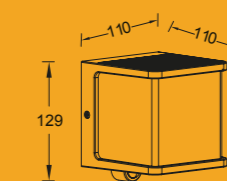

1	100times	AUTO
2	100times	DIM
3	10H	on
4		oFF

1W
monocrystalline

6940101125

CLASS III
IP54
LED 8W
1*1500mAh 3.7V Li-ion battery
500 Lumen
Synthetics