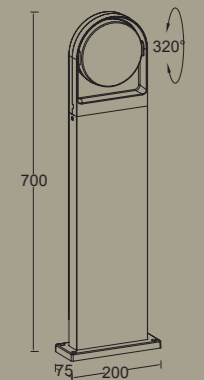

7196301118

CLASS I
IP54
LED 14W
1000 Lumen
Die Cast Aluminium