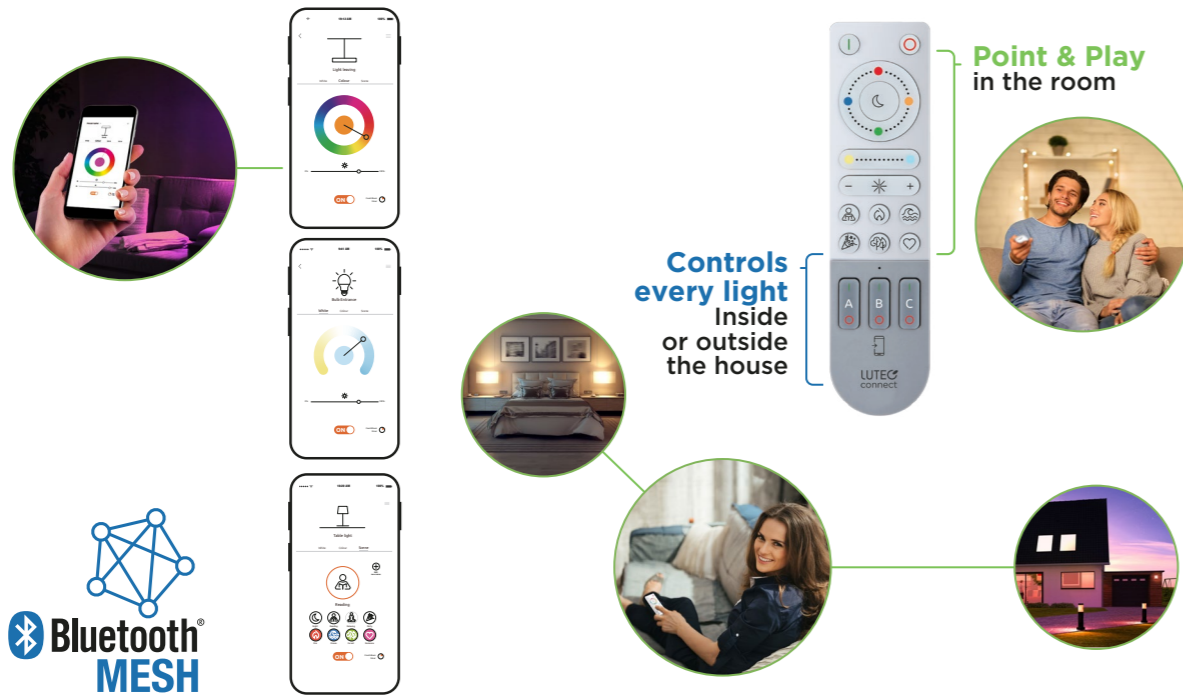

make your outdoor life smarter

LUTEC connect