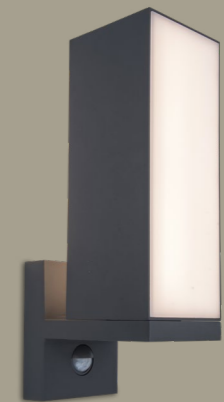

cuba

wall

Modern & versatile outdoor wall light with integrated LED module. The light head with double diffuser can be rotated over of more than 1000 lumen.