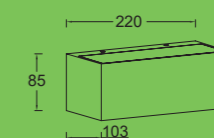

5189120118

CLASS I
IP54
LED 17.4W
900 Lumen
Die Cast Aluminium