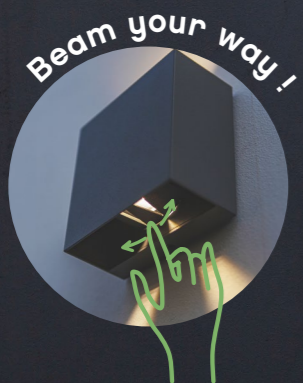

## wall

GU10 retrofit LED Outdoor dark grey wall light with a white diffuser, suitable for the newest smart bulbs. The invisible lightbulb creates a subtle light effect on your external walls.

suitable for smartbulb

# gemini beams

wall

The GEMINI BEAMS Up & Down wall light comes with a new adjustable light beams option. The built-in mechanical ring with diaphragma's can be adjusted to 4 different patterns. These will create beautiful light patterns on your exterior walls.