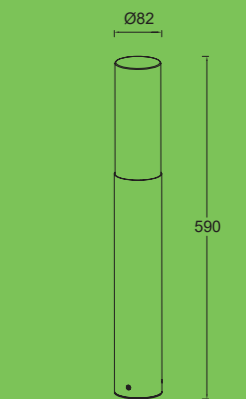

7200501118

CLASS I
IP44
LED 9.5W
500 Lumen
Die Cast Aluminium

* Dimming

Tunable whites

RGB

Activity lights

Night Reading Relaxing Party

Fire Ocean Forest Romance