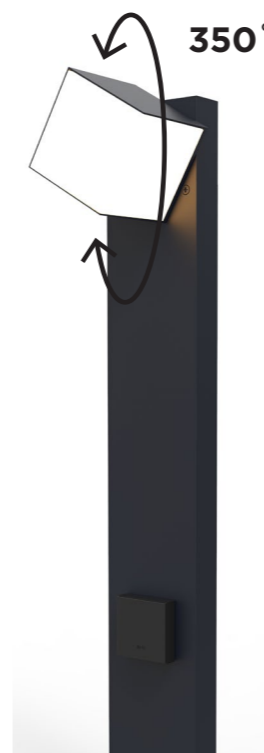

cuba

bollard

Our award-winning bollard version of the CUBA features one orientable head. This model is available in Black or Dark Grey with an integrated side earth socket.

BLACK edition
warm white light

7193802012

7193805118

CLASS I
IP54
LED 12W
600 Lumen
Die Cast Aluminium

CLASS I
IP54
LED 12W
600 Lumen
Die Cast Aluminium