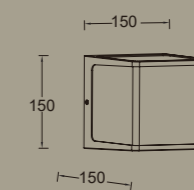

5105002125

CLASS I
IP54
LED 21W
1600 Lumen
Die Cast Aluminium