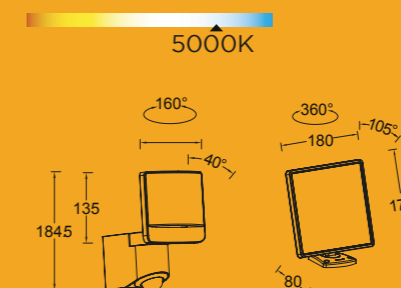

6925701345

CLASS III
IP54
LED 7W
1*1500mAh 3.7V Li-ion battery
500 Lumen
Synthetics