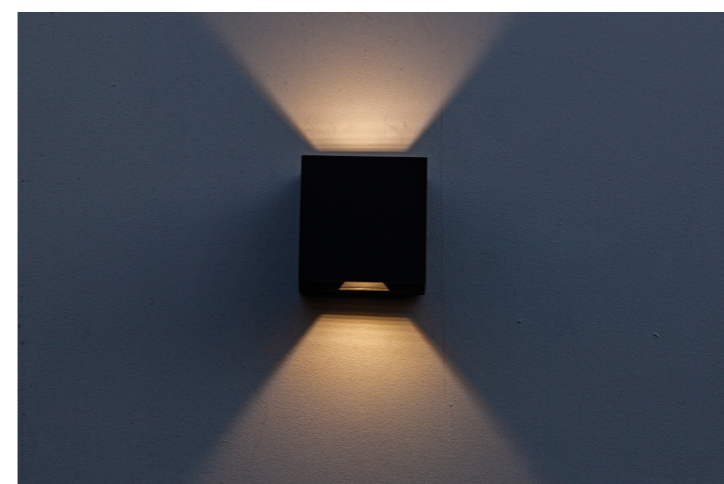

Complete your outdoor lighting projects

By introducing these extra versions, you can arrange your complete lighting project with models of a same family. These models will be equipped with some functional and completely integrated elements as a PIR motion sensor and power outdoor socket.