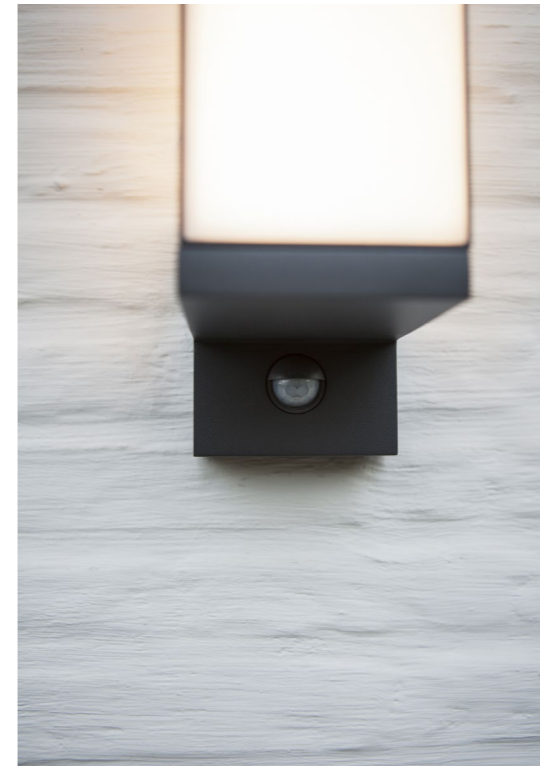

cuba

wall

Modern & versatile outdoor wall light with integrated LED module. The light head with double diffuser can be rotated over of more than 1000 lumen.

5193811118

CLASS I
IP54
LED 13W
1000 Lumen
Die Cast Aluminium