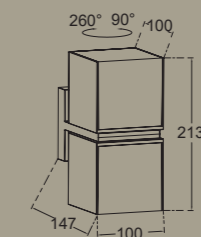

5193801012

CLASS I
IP54
LED 23W
1000 Lumen
Die Cast Aluminium