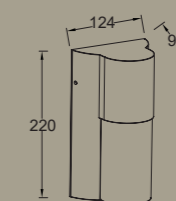

5196504118

CLASS II
IP54
GU10 LED Max.7W
Die Cast Aluminium