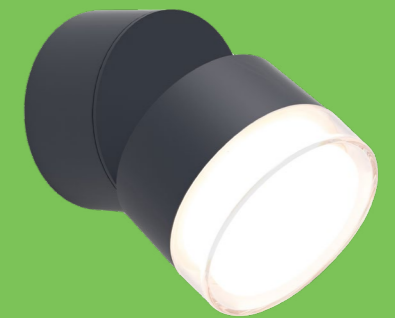

# dropsi

wall

Make your garden an inviting place with this contemporary DROPSI wall lamp. The movable spotlight head consists of a double diffuser that will accentuate your outdoor space and, in combination with the connected LED module, will create a very nice immersive effect.