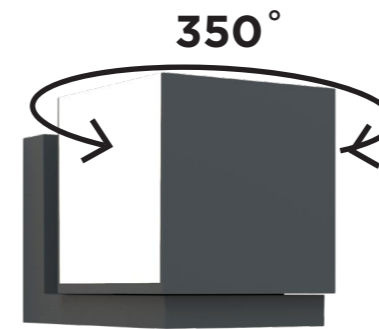

reddot design award
winner 2019