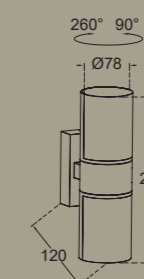

5198101012

CLASS I
IP54
LED 15W
1000 Lumen
Die Cast Aluminium