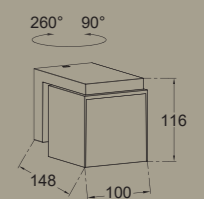

5193803012

CLASS I
IP54
LED 12W
600 Lumen
Die Cast Aluminium