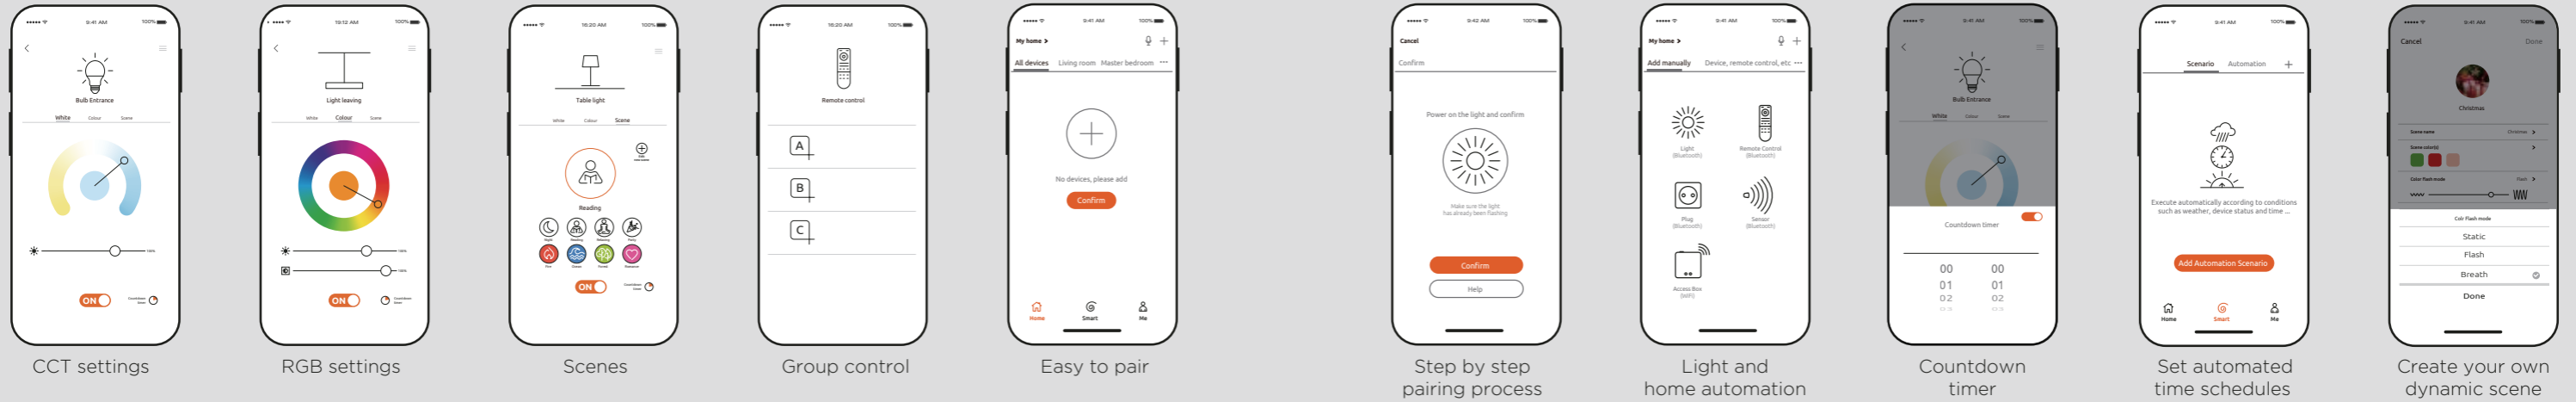

Splendid light

The way it was meant to be seen

The ambiance of light should fill your home as purely and genuinely as possible. Enhanced by LUTEC Connect dynamic CCT & RGB colour tuning technology. It's about freedom without compromise.

CCT adjustable whites

Activity lights

- Night
- Reading
- Relaxing

the No Worry Technology

We offer an accessible, simple and reliable solution. No need to be a "geek" to install or use LUTEC connect.

- Easy to set**  
In 5 minutes, your account is created and you can use your first light
- All the main fonctions without Internet access\***  
Thanks to Bluetooth Mesh, it will work without limitation
- Fast & stable Bluetooth connection**  
You can rely on this technology, it's simple so it's efficient at any time
- Up to 100 lights connected**  
No limitation, plug in as many lights you need  
No network saturation
- Indoor & outdoor control**  
The Bluetooth is the only network which is not blocked by walls
- Range up to 50 meters**  
Stay in your sofa peacefully, and control all the lights
- Safe and trustful**  
No Cloud, no risk, all your personal data will be safe
- Home family friendly solution**  
The app could be shared to the whole family and a remote control is always nearby
- Connected or not connected, it's your choice**  
All LUTEC connect products work perfectly even if you don't install the app!

# the LUTEC connect app

For a full smart lighting experience

one app does it all !

Voice Control Compatible

With additional Access Box