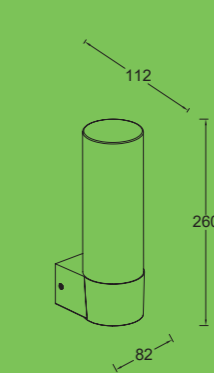

dropa

wall & bollard

The DROPA outdoor wall & bollard light in anthracite grey with integrated connected LED module is made of durable aluminium. The design consists of a double diffuser, one transparent and one opal, that will diffuse in a 360° radius for optimal illumination of paths and other outdoor areas.

smart lighting technology

5000501118

CLASS I
IP44
LED 9.5W
500 Lumen
Die Cast Aluminium

7200501118

CLASS I
IP44
LED 9.5W
500 Lumen
Die Cast Aluminium

* Dimming

Tunable whites

RGB

Activity lights

Night Reading Relaxing Party

Fire Ocean Forest Romance