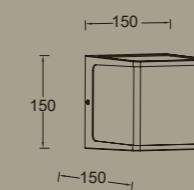

5105001125

CLASS I
IP54
LED 21W
1600 Lumen
Die Cast Aluminium