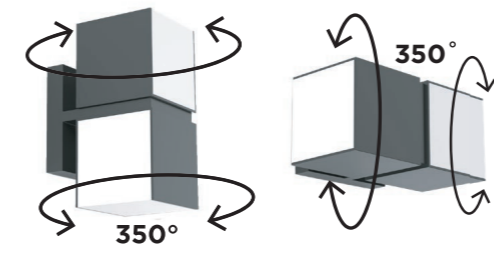

## wall

Modern & versatile outdoor wall light with integrated LED module. The light head with double diffuser can be rotated over of more than 1000 lumen.

**5193811118**

CLASS I  
IP54  
LED 13W  
1000 Lumen  
Die Cast Aluminium