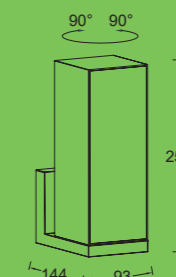

5193810118

CLASS I
IP54
LED 14W
1000 Lumen
Die Cast Aluminium