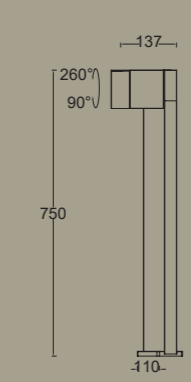

cuba

bollard

Our award-winning bollard version of the CUBA features one orientable head. This model is available in Black or Dark Grey with an integrated side earth socket.

BLACK edition
warm white light

7193802012

7193805118

CLASS I
IP54
LED 12W
600 Lumen
Die Cast Aluminium

CLASS I
IP54
LED 12W
600 Lumen
Die Cast Aluminium