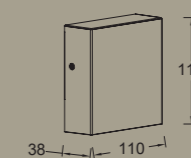

5104002012

CLASS I
IP54
LED 9.2W
800 Lumen
Die Cast Aluminium