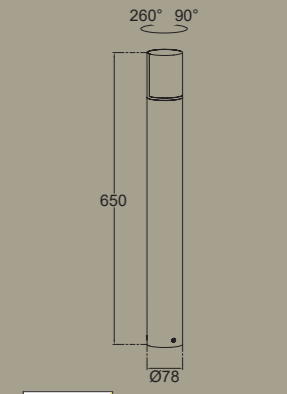

7198101012

CLASS I
IP54
LED 8W
500 Lumen
Die Cast Aluminium