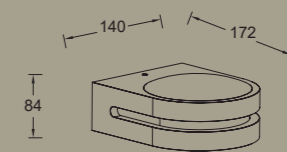

5102501001

CLASS I
IP54
LED 12W
600 Lumen
Stainless Steel

3000K