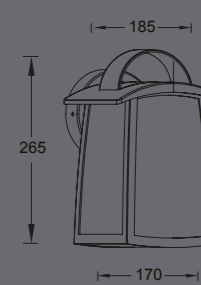

5273603012

CLASS I
IP44
E27 Max.40W
Die Cast Aluminium