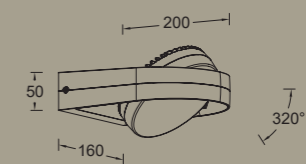

5196301118

CLASS I
IP54
LED 14W
1000 Lumen
Die Cast Aluminium