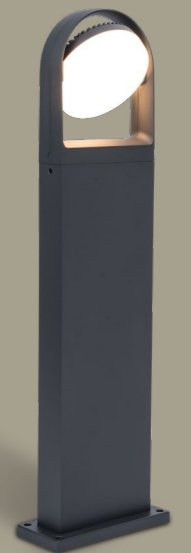

## bollard

Our award-winning bollard version of the CUBA features one orientable head. This model is available in Black or Dark Grey with an integrated side earth socket.

**BLACK edition**  
warm white light

# Fele

wall & bollard

Wall & bollard light FELE brings outdoor lighting with an architectural value, including rotatable head. FELE wall light fits perfectly at your front door, the head can give an up or down powerful lightbeam. A combination of technical excellence and tasteful design.