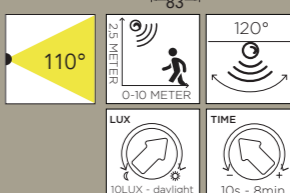

5288903118

CLASS I
IP54
LED 18W
1200 Lumen
Die Cast Aluminium