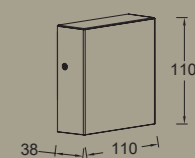

5104004001

CLASS I
IP54
LED 9.2W
800 Lumen
Stainless Steel