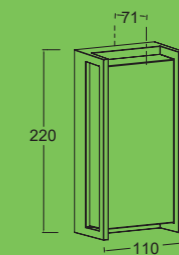

## wall & bollard

QUBO dark grey wall & bollard light diffuse a stunning homogenous connected light. Ideal for general lighting in your garden or terrace.

smart lighting technology

**5193004118**

CLASS I  
IP54  
LED 15.2W  
1200 Lumen  
Die Cast Aluminium