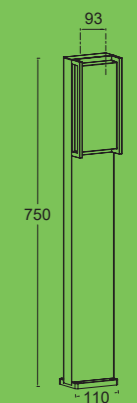

7193003118

CLASS I
IP54
LED 16.2W
1200 Lumen
Die Cast Aluminium