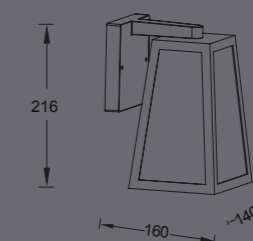

5290903012

CLASS I
IP44
E27 Max.40W
Die Cast Aluminium