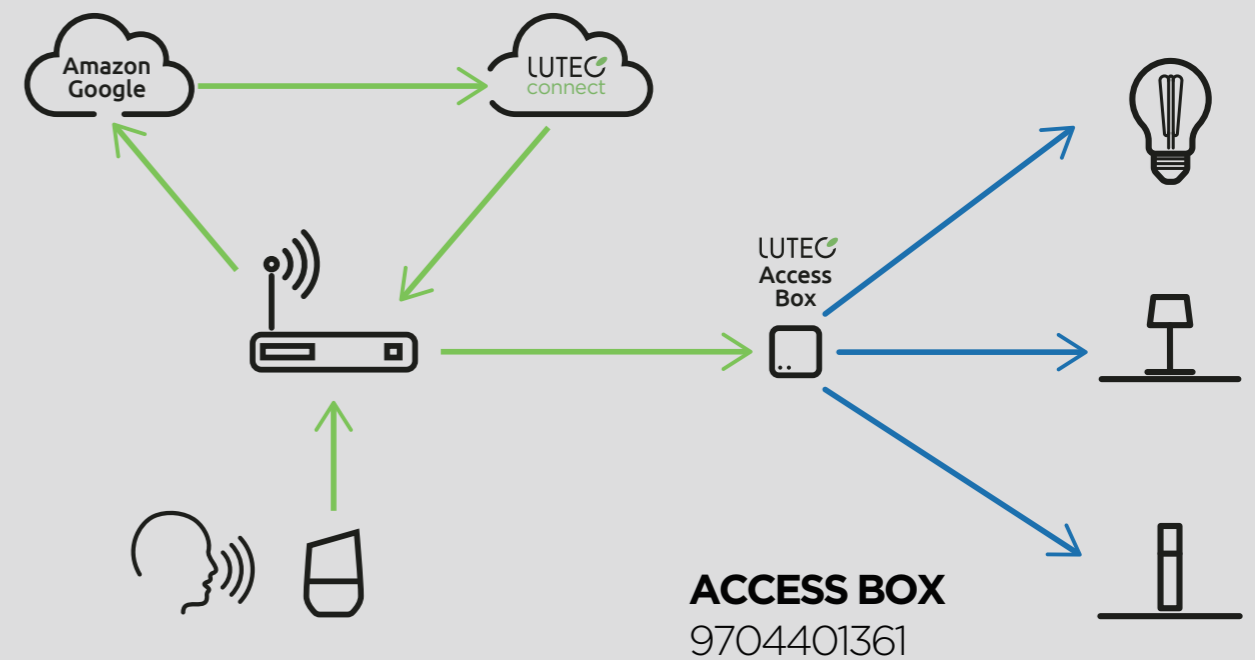

You can add as many smart lighting devices as you want to one of the 3 groups (A-B-C).  
I/O push button switches on-off all the lights of the same group.

REMOTE  
9702315361

# why Bluetooth Mesh ?

Full scalability towards all your indoor and outdoor living spaces

Bluetooth technology, the global standard for wireless connectivity, now supports mesh networking

- Easy & stable connection
- Long range indoor & outdoor
- Connect up to 100 devices

# expand the experience

Add the WiFi LUTEC Connect Access Box to the Bluetooth mesh eco-system. Allows the connection of the Bluetooth mesh ecosystem with your Wifi router at home

The complete LUTEC Connect lighting portfolio is Voice Control Compatible

Hey Google, turn on the light!

Alexa, change the light in blue!

Via Cloud access you can control all the devices in your LUTEC Connect lighting network from anywhere out of home. The existing TUYA powered ranges, KIRA and DAKOTA are fully compatible with the LUTEC connect eco-system