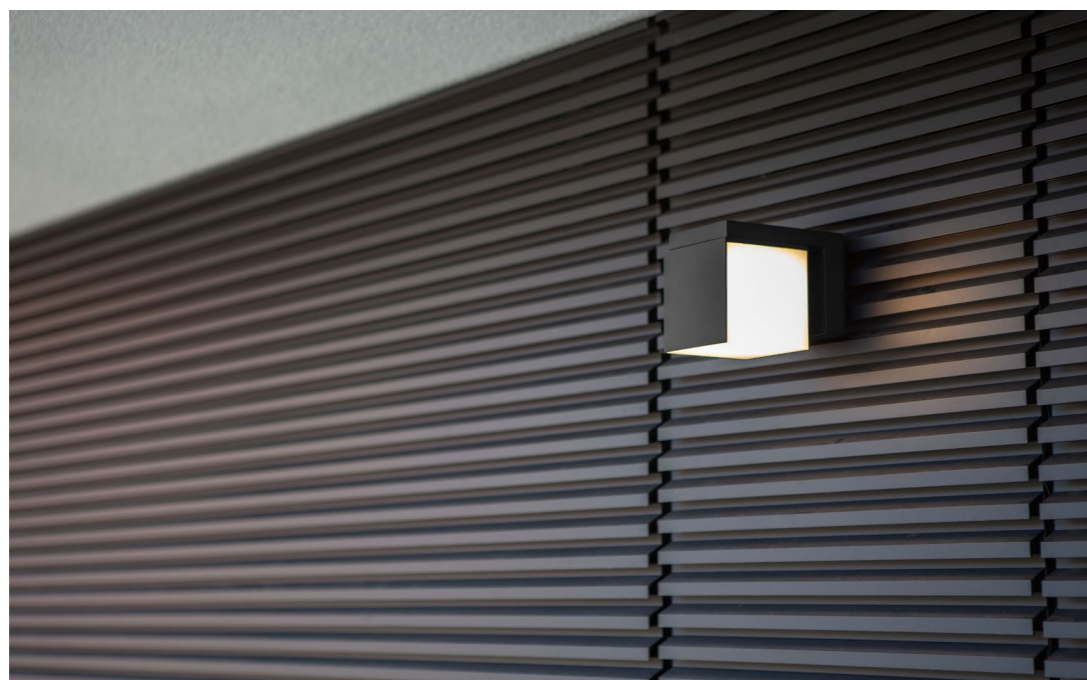

cuba

wall

CUBA, design award winner, now available in black with a warm light integrated LED module. Resulting in a compact solution providing the same superb lighting effects and orientation flexibility.

5193801012

CLASS I
IP54
LED 23W
1000 Lumen
Die Cast Aluminium

5193803012

CLASS I
IP54
LED 12W
600 Lumen
Die Cast Aluminium