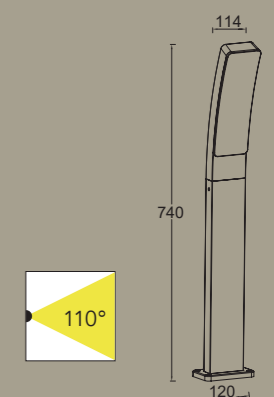

7288902118

CLASS I
IP54
LED 18W
1200 Lumen
Die Cast Aluminium