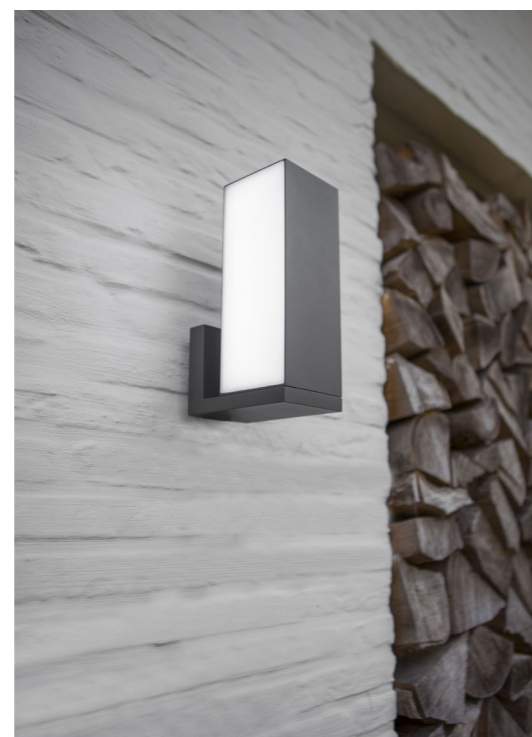

* Dimming

Tunable whites

2700 K 6500 K

Night

Reading

Relaxing