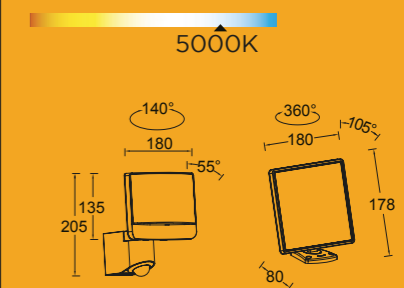

6925604345

CLASS III
IP54
LED 11W
1*1500mAh 3.7V Li-ion battery
800 Lumen
Synthetics