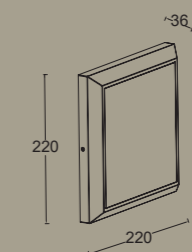

5102101118

CLASS I
IP54
LED 20W
1500 Lumen
Die Cast Aluminium