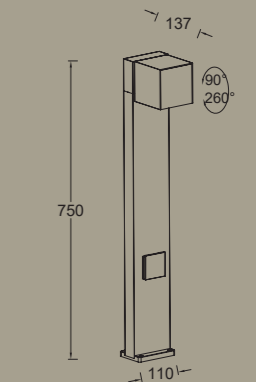

cuba

bollard

Our award-winning bollard version of the CUBA features one orientable head. This model is available in Black or Dark Grey with an integrated side earth socket.

BLACK edition
warm white light

7193802012

7193805118

CLASS I
IP54
LED 12W
600 Lumen
Die Cast Aluminium

CLASS I
IP54
LED 12W
600 Lumen
Die Cast Aluminium