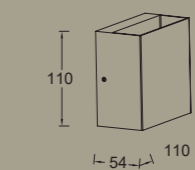

5104003012

CLASS I
IP54
LED 10W
400 Lumen
Die Cast Aluminium