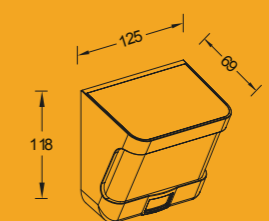

1	100times	AUTO	0.8W monocrystalline
2	100times	DIM	
3	10H	on	
4		oFF	

6939101330

CLASS III
IP54
LED 8W
1*1500mAh 3.7V Li-ion battery
500 Lumen
Synthetics