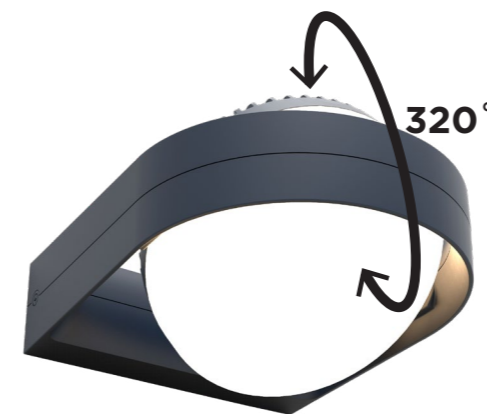

Fele

wall & bollard

Wall & bollard light FELE brings outdoor lighting with an architectural value, including rotatable head. FELE wall light fits perfectly at your front door, the head can give an up or down powerful lightbeam. A combination of technical excellence and tasteful design.

5196301118

CLASS I
IP54
LED 14W
1000 Lumen
Die Cast Aluminium

7196301118

CLASS I
IP54
LED 14W
1000 Lumen
Die Cast Aluminium