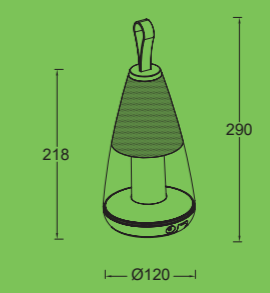

8500102331

CLASS III
IP54
LED 3W
2200mAh 3.7V Li-ion battery
200 Lumen
Synthetics