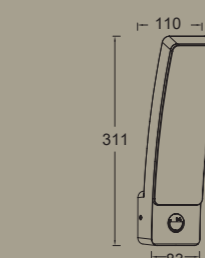

5288903118

CLASS I
IP54
LED 18W
1200 Lumen
Die Cast Aluminium