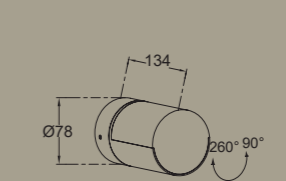

5198104012

CLASS I
IP54
LED 8W
500 Lumen
Die Cast Aluminium