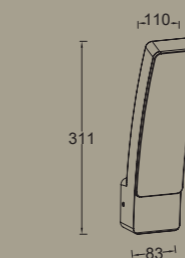

5288902118

CLASS I
IP54
LED 18W
1200 Lumen
Die Cast Aluminium