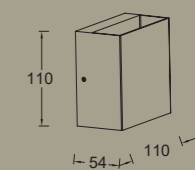

5104005118

CLASS I
IP54
LED 10W
400 Lumen
Die Cast Aluminium