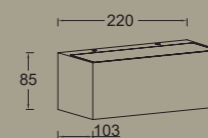

5189112012

CLASS I
IP54
LED 20W
1230 Lumen
Die Cast Aluminium

3000K