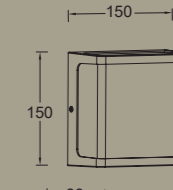

5105003125

CLASS I
IP54
LED 21W
1600 Lumen
Die Cast Aluminium