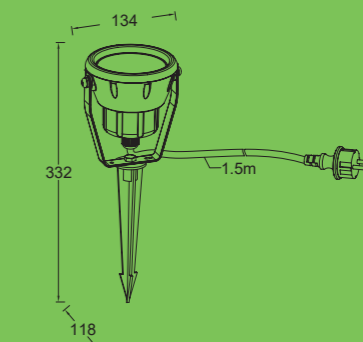

* **Dimming**

Tunable whites

2700 K 6500 K

RGB

Activity lights

Night Reading Relaxing Party

Fire Ocean Forest Romance