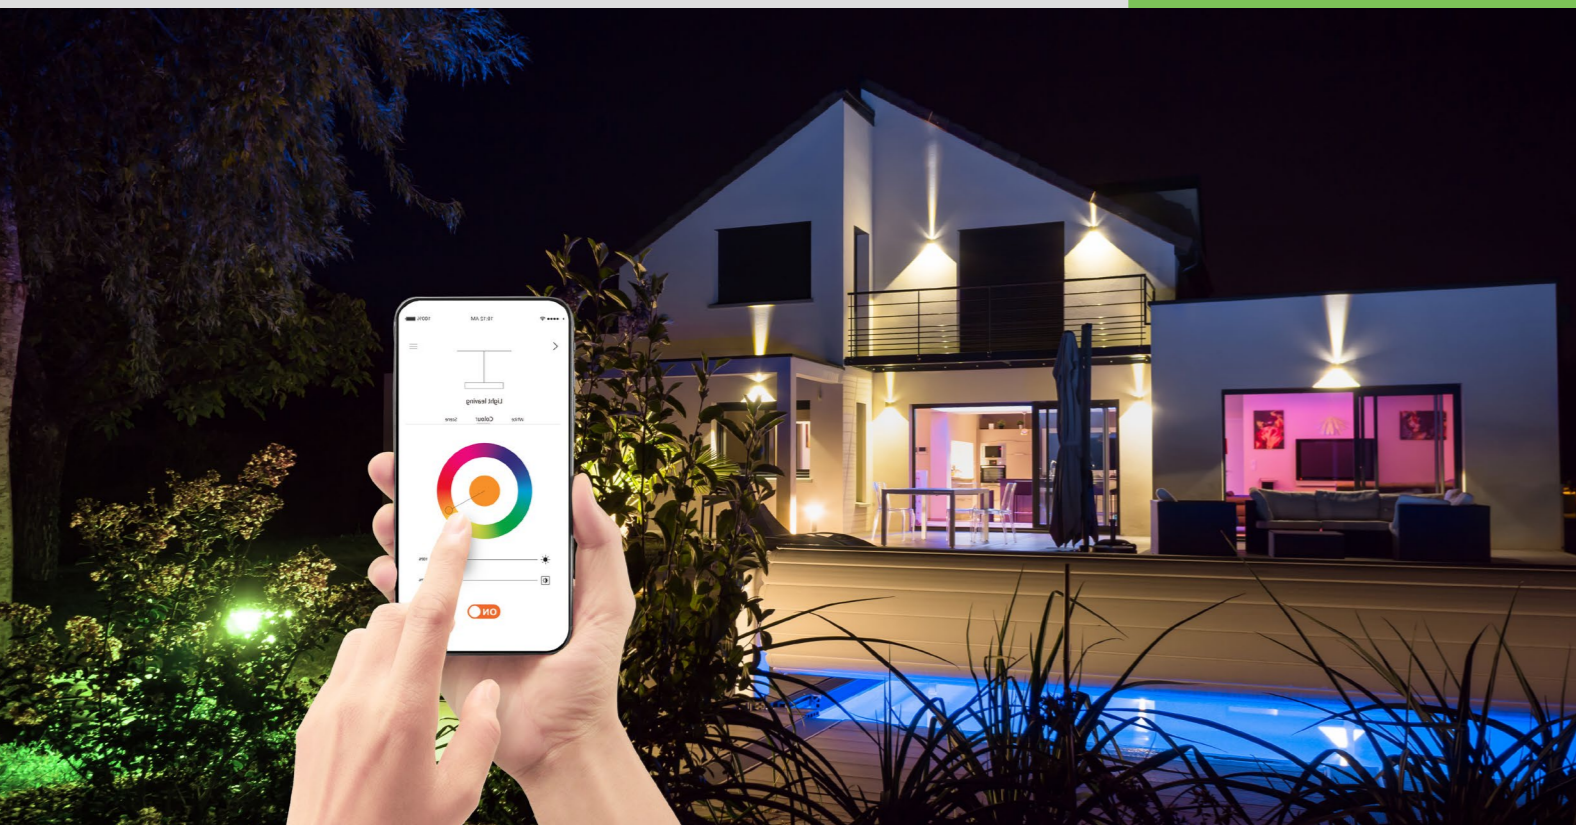

why Bluetooth Mesh ?

Full scalability towards all your indoor and outdoor living spaces

Bluetooth technology, the global standard for wireless connectivity, now supports mesh networking

- Easy & stable connection
- Long range indoor & outdoor
- Connect up to 100 devices

expand the experience

Add the WiFi LUTEC Connect Access Box to the Bluetooth mesh eco-system. Allows the connection of the Bluetooth mesh ecosystem with your Wifi router at home

The complete LUTEC Connect lighting portfolio is Voice Control Compatible

Hey Google, turn on the light!

Alexa, change the light in blue!

Via Cloud access you can control all the devices in your LUTEC Connect lighting network from anywhere out of home. The existing TUYA powered ranges, KIRA and DAKOTA are fully compatible with the LUTEC connect eco-system

visit the dedicated website

to support and inspire our consumers in their experience

www.lutec-connect.world