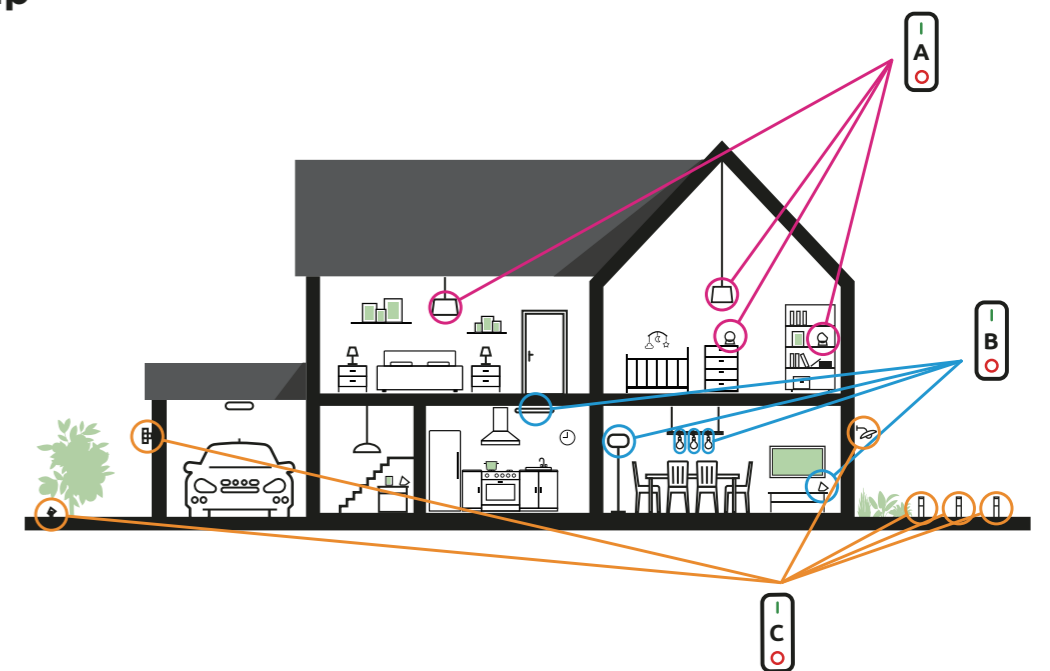

# the LUTEC connect app

For a full smart lighting experience

one app does it all !

Voice Control Compatible

With additional Access Box

# the smart remote control

With Double Integrated function

Simplicity is our promise, as nothing beats the convenience of remote control  
Full functionality without Internet access  
No Router & No Wifi required

Point & Play  
in the room

Infra Red individual control

Control every light  
Inside or outside the house

Bluetooth Group control

ON/OFF  
Tunable White  
Dimming  
Colors  
Scenes

Night Light  
Work light  
Party  
Fire  
Forest  
Ocean  
Romantic

You can add as many smart lighting devices as you want to one of the 3 groups (A-B-C).  
I/O push button switches on-off all the lights of the same group.

REMOTE  
9702315361