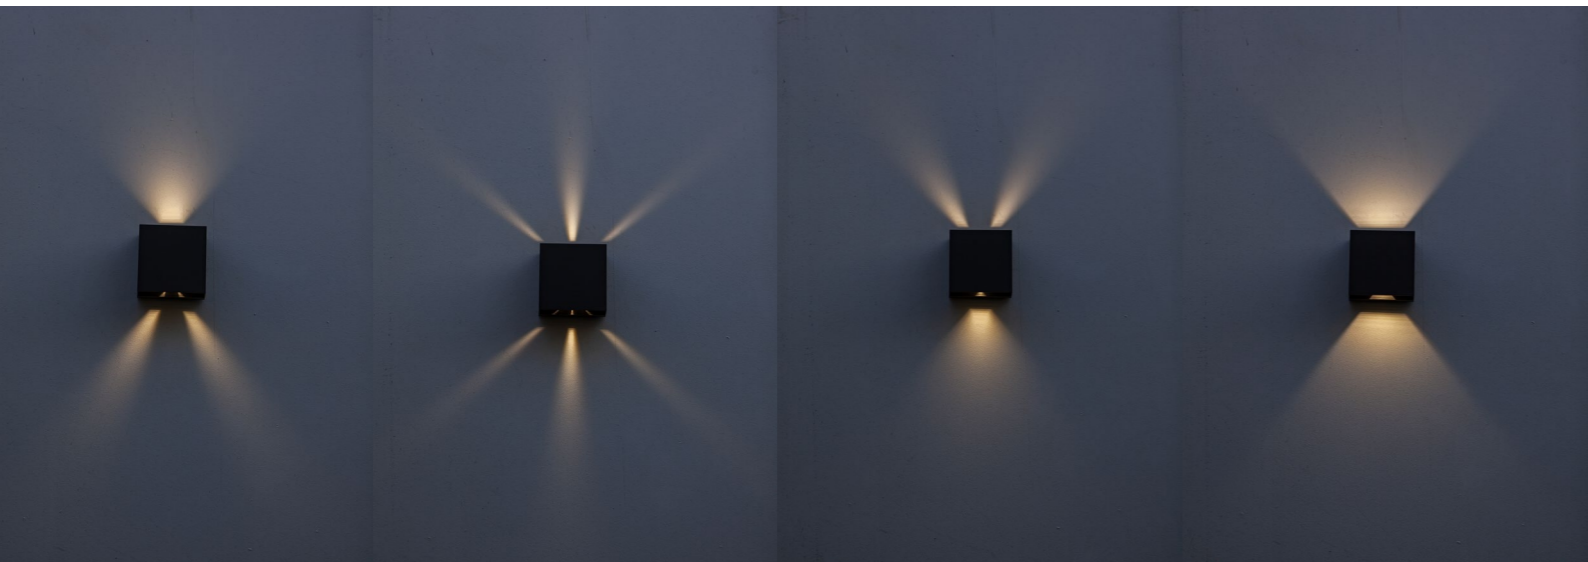

gemini beams

wall

The GEMINI BEAMS Up & Down wall light comes with a new adjustable light beams option. The built-in mechanical ring with diaphragma's can be adjusted to 4 different patterns. These will create beautiful light patterns on your exterior walls.

5104003012

CLASS I
IP54
LED 10W
400 Lumen
Die Cast Aluminium

5104005118

CLASS I
IP54
LED 10W
400 Lumen
Die Cast Aluminium