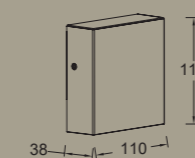

5104001118

CLASS I
IP54
LED 9.2W
800 Lumen
Die Cast Aluminium