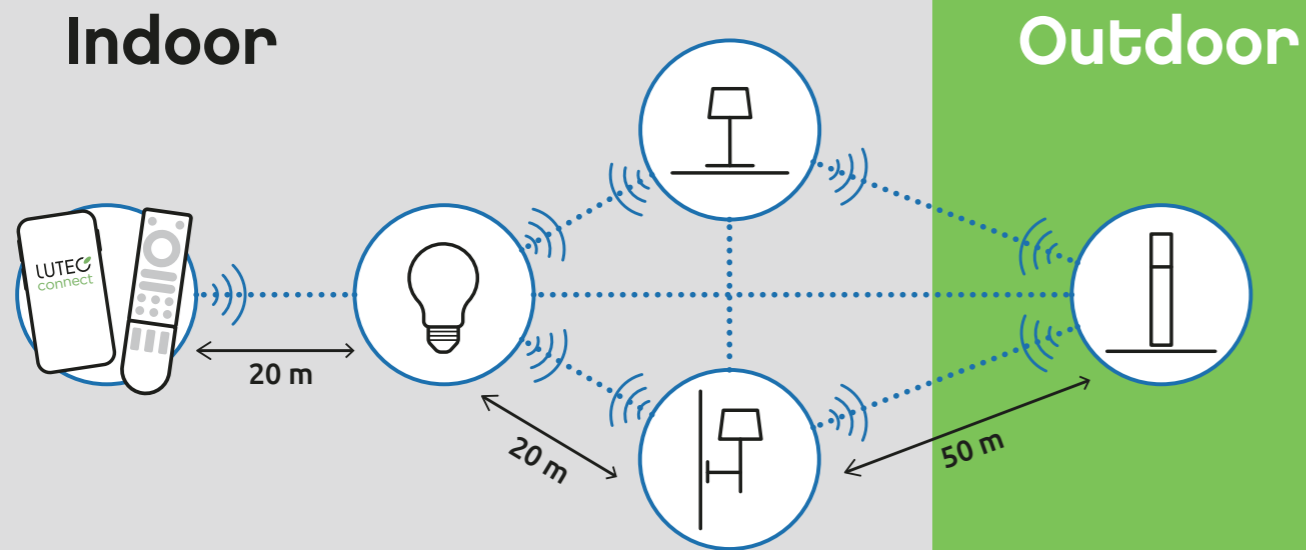

why Bluetooth Mesh ?

Full scalability towards all your indoor and outdoor living spaces

Bluetooth technology, the global standard for wireless connectivity, now supports mesh networking

- Easy & stable connection
- Long range indoor & outdoor
- Connect up to 100 devices