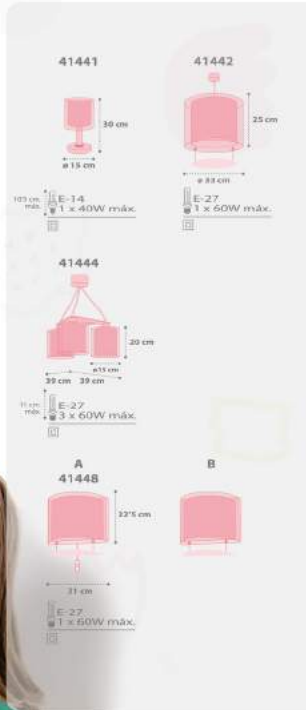

E-27  
1 x 60W máx.

71093

E-27  
3 x 60W máx.

A child's room with a white wall and a light-colored floor. A colorful, patterned lampshade hangs from the ceiling. In the foreground, a pink tufted chair is visible. In the background, a wooden playhouse structure is set up. The text 'new collection' is overlaid in red, and 'secrets' is overlaid in large white letters at the bottom.

# Clouds

<p><b>41411H</b></p>  <p>30 cm ø 15 cm</p> <p>105 cm máx. E-14 1 x 40W máx.</p>	<p><b>41412H</b></p>  <p>25 cm ø 33 cm</p> <p>E-27 1 x 60W máx.</p>
<p><b>41413H</b></p>  <p>29,5 cm ø 15 cm</p> <p>11 cm máx. E-27 3 x 60W máx.</p>	<p><b>41415H</b></p>  <p>14 cm 8 cm</p> <p>E-14 1 x LED 0,3W máx. Incluido</p>
<p><b>A</b> <b>41418H</b></p>  <p>22,5 cm 31 cm</p> <p>E-27 1 x 60W máx.</p>	<p><b>B</b></p> 

63531

29 cm  
183 cm x 14 cm

115 mm max.  
E-14  
1 x 40W max.

63532

21.5 cm  
34 cm x 32 cm

E-27  
1 x 60W max.

63534

30 cm  
89 cm x 55 cm