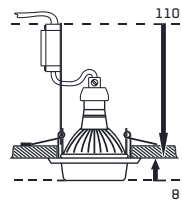

ELEGANT METAL MOVABLE

71028

aluminium

chrome

84 x 84 x 8

50W / GU10

8585032213342