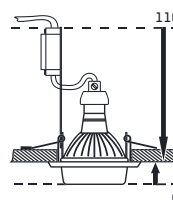

ELEGANT METAL MOVABLE

71048

aluminium

chrome

80 x 100 x 6

50W / GU10

8585032216787