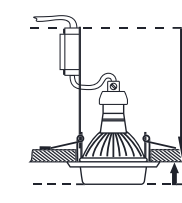

71101
aluminium / acrylic
chrome / clear
90 x 90 x 60
7W / SMD LED
8585032215933
LED
LED INCL.
~230V
840 LUMEN
4000 KELVIN
65MM
IP 20