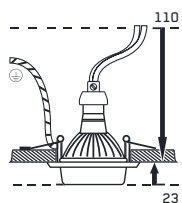

48613

aluminium

matt white

83 x 83 x 23

50W / GU10

8585032235986