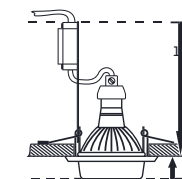

CRYSTAL FIX

71075

metal / glass / crystal

chrome / mirror /
clear

90 x 90 x 43

33W / G9

8585032221491