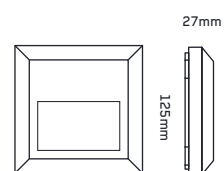

RADIX

48313

ABS / PC

grey

125 x 125 x 27

1,5W / SMD LED

8585032221583