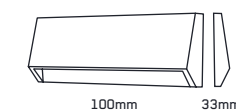

48319 ABS / PC grey 80 x 220 x 36 5W / SMD LED 8585032223570