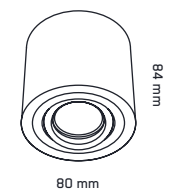

48606
aluminium
sand matt white
80 x 80 x 84
50W / GU10
8585032235917

MAX 30°
GU10
~230V
EXCL.
IP 20