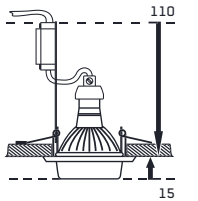

CRYSTAL MOVABLE

71068

aluminium /
crystal / glass

chrome / mirror /
clear

95 x 95 x 15

50W / GU10

8585032221422