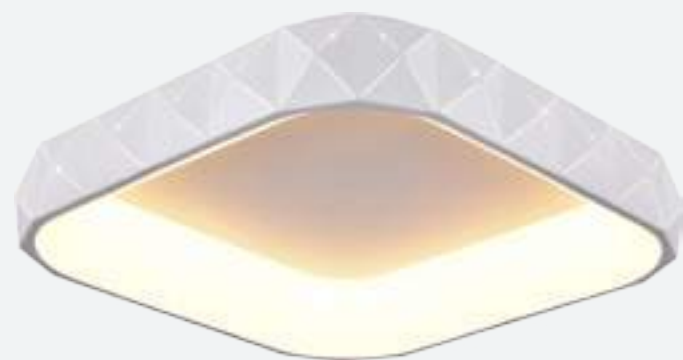

18411

CANVAS

MATT WHITE / PLASTIC WHITE
38W LED 4000K/ ∅ 125 ↔ 500 ↔ 500
EAN 8585032236167