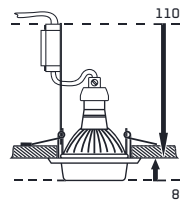

71030

aluminium

ivory

84 x 84 x 8

50W / GU10

8585032213366