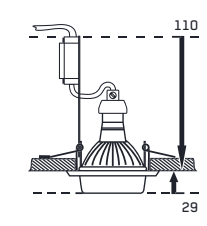

ELEGANT METAL FIX

48614

aluminium

chrome

81 x 81 x 29

50W / GU10

8585032235993

~230V

IP 20