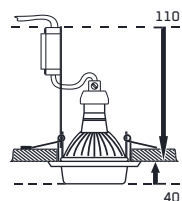

ELEGANT BATHROOM

71086

aluminium / glass

chrome / frosted

90 x 90 x 40

50W / GU10

858503222115