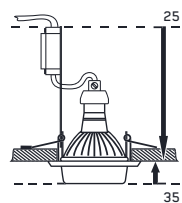

71104

glass / aluminium

clear / mirror / chrome

90 x 90 x 35

50W / GU10
3W / LED STRIPE

8585032225215