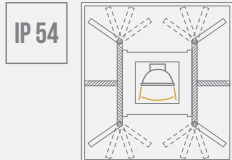

31500

GRADUS

aluminium-dark grey / glass-clear
LED 2x3W/640lm, 4000K / ↔100mm ↓100mm
EAN 8585032233791