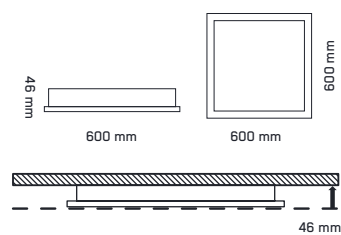

SMD LED

EXTRA SLIM

SMD LED

ALVARO

49032	aluminium / acrylic	silver / white	600 x 600 x 46	40W / SMD LED	8585032233258
49033	aluminium / acrylic	white / white	600 x 600 x 46	40W / SMD LED	8585032233265

70406	plastic	transparent	128 x 128 x 18	12W / 1080 LM	8585032226168
70407	plastic	transparent	177 x 177 x 18	20W / 1800 LM	8585032226175
70408	plastic	transparent	238 x 238 x 18	30W / 2700 LM	8585032226182