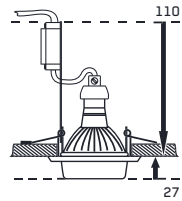

CRYSTAL FIX

71055

steel / crystal

chrome / clear

100 x 100 x 27

50W / GU10

8585032216855