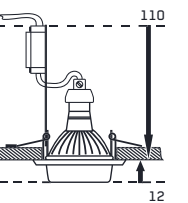

71076

aluminium / crystal /
glass

chrome / clear /
frosted

84 x 84 x 12

50W / GU10

8585032222016