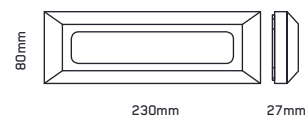

grey

80 x 230 x 27

4W / SMD LED

8585032221552

**48315**

ABS / PC

grey

125 x 125 x 27