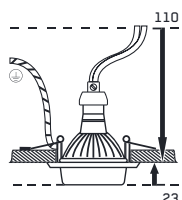

chrome

83 x 83 x 23

50W / GU10

8585032235962

ELEGANT METAL MOVABLE

48617

aluminium

chrome