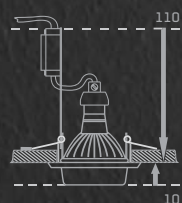

ELEGANT DOUBLE LIGHT

71093
metal / resin / glass
chrome / mirror / clear
95 x 95 x 10
50W / GU10 3W / LED STRIPE
8585032224164

71095
metal / resin / glass
chrome / mirror / clear
100 x 100 x 8
50W / GU10 3W / LED STRIPE
8585032224188