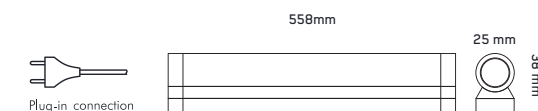

ALBALED

38022	aluminium / plastic	silver / opal	61 x 332	6,5W / 480 LM	8585032218835
38023	aluminium / plastic	silver / opal	61 x 558	10,5W / 840 LM	8585032218842

XAPA

70206	metal / plastic	silver / white	50 x 600 x 13	11W / 880 LM	8585032225932
70207	metal / plastic	silver / white	50 x 900 x 13	15W / 1200 LM	8585032225949

JARDIM

70208	plastic	white	38 x 558 x 25	8W / SMD LED	8585032232053

AVRI

38004	aluminium / plastic	silver / frosted	43 x 343 x 23	8W / T5	8585032207891
38005	aluminium / plastic	silver / frosted	43 x 573 x 23	13W / T5	8585032207907
38006	aluminium / plastic	silver / frosted	43 x 904 x 23	21W / T5	8585032207914
38010	aluminium / plastic	silver / frosted	43 x 1204 x 23	28W / T5	8585032212277
38011	aluminium / plastic	white / frosted	43 x 343 x 23	8W / T5	8585032212284
38012	aluminium / plastic	white / frosted	43 x 573 x 23	13W / T5	8585032212291
38013	aluminium / plastic	white / frosted	43 x 904 x 23	21W / T5	8585032212307
38014	aluminium / plastic	white / frosted	43 x 1204 x 23	28W / T5	8585032212314