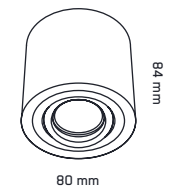

DOWNLIGHT SURFACE

48607
aluminium
sand matt black
80 x 80 x 84
50W / GU10
8585032235924

MAX 30°
GU10
~230V
EXCL.
IP 20