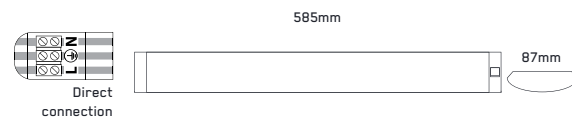

AVELA

38008	aluminium / plastic	silver / opal	87 x 585 x 40	13W / T5	8585032207938

LED

XELO LED

38211	metal / plastic	white / frosted	124 x 1236 x 43	44W / LED	8585032220937