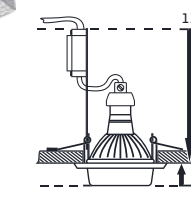

71051

aluminium

brushed aluminium /
chrome

88 x 88 x 6

50W / GU10

8585032216817