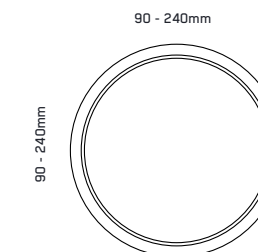

LENYS

49028	metal / plastic	chrome / white	90 x 90 x 24	6W / 510 LM	8585032233210
49029	metal / plastic	chrome / white	140 x 140 x 24	12W / 1020 LM	8585032233227
49030	metal / plastic	chrome / white	190 x 190 x 24	18W / 1530 LM	8585032233234
49031	metal / plastic	chrome / white	240 x 240 x 24	24W / 2040 LM	8585032233241

IP 44

SMD
LED