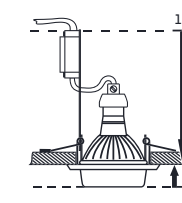

71043

aluminium / glass

chrome / frosted

74 x 74 x 10

50W / GU10

8585032215407