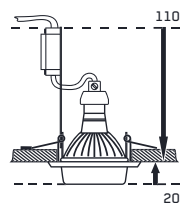

ELEGANT DOUBLE LIGHT

71074

aluminium / crystal / glass

chrome / clear

98 x 98 x 20

50W / GU10
3W / LED STRIPE

8585032221484

**71094**