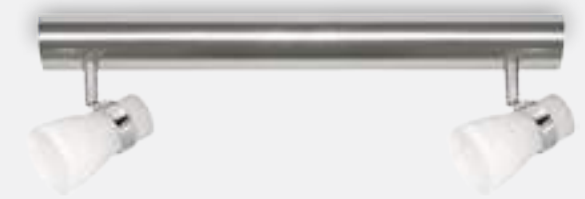

33005

MARANELLO

metal-nickel satin/chrome / glass-alabaster
2xG9/33W/ ↔370mm ∅112mm
EAN 8585032205309