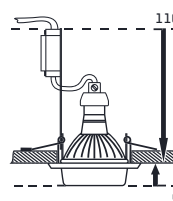

71058

aluminium

chrome / black

87 x 87 x 5

50W / GU10

8585032218224