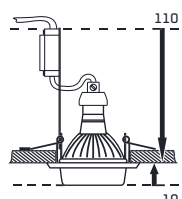

71081

aluminium / crystal

gold / clear

80 x 80 x 10

50W / GU10

8585032222061