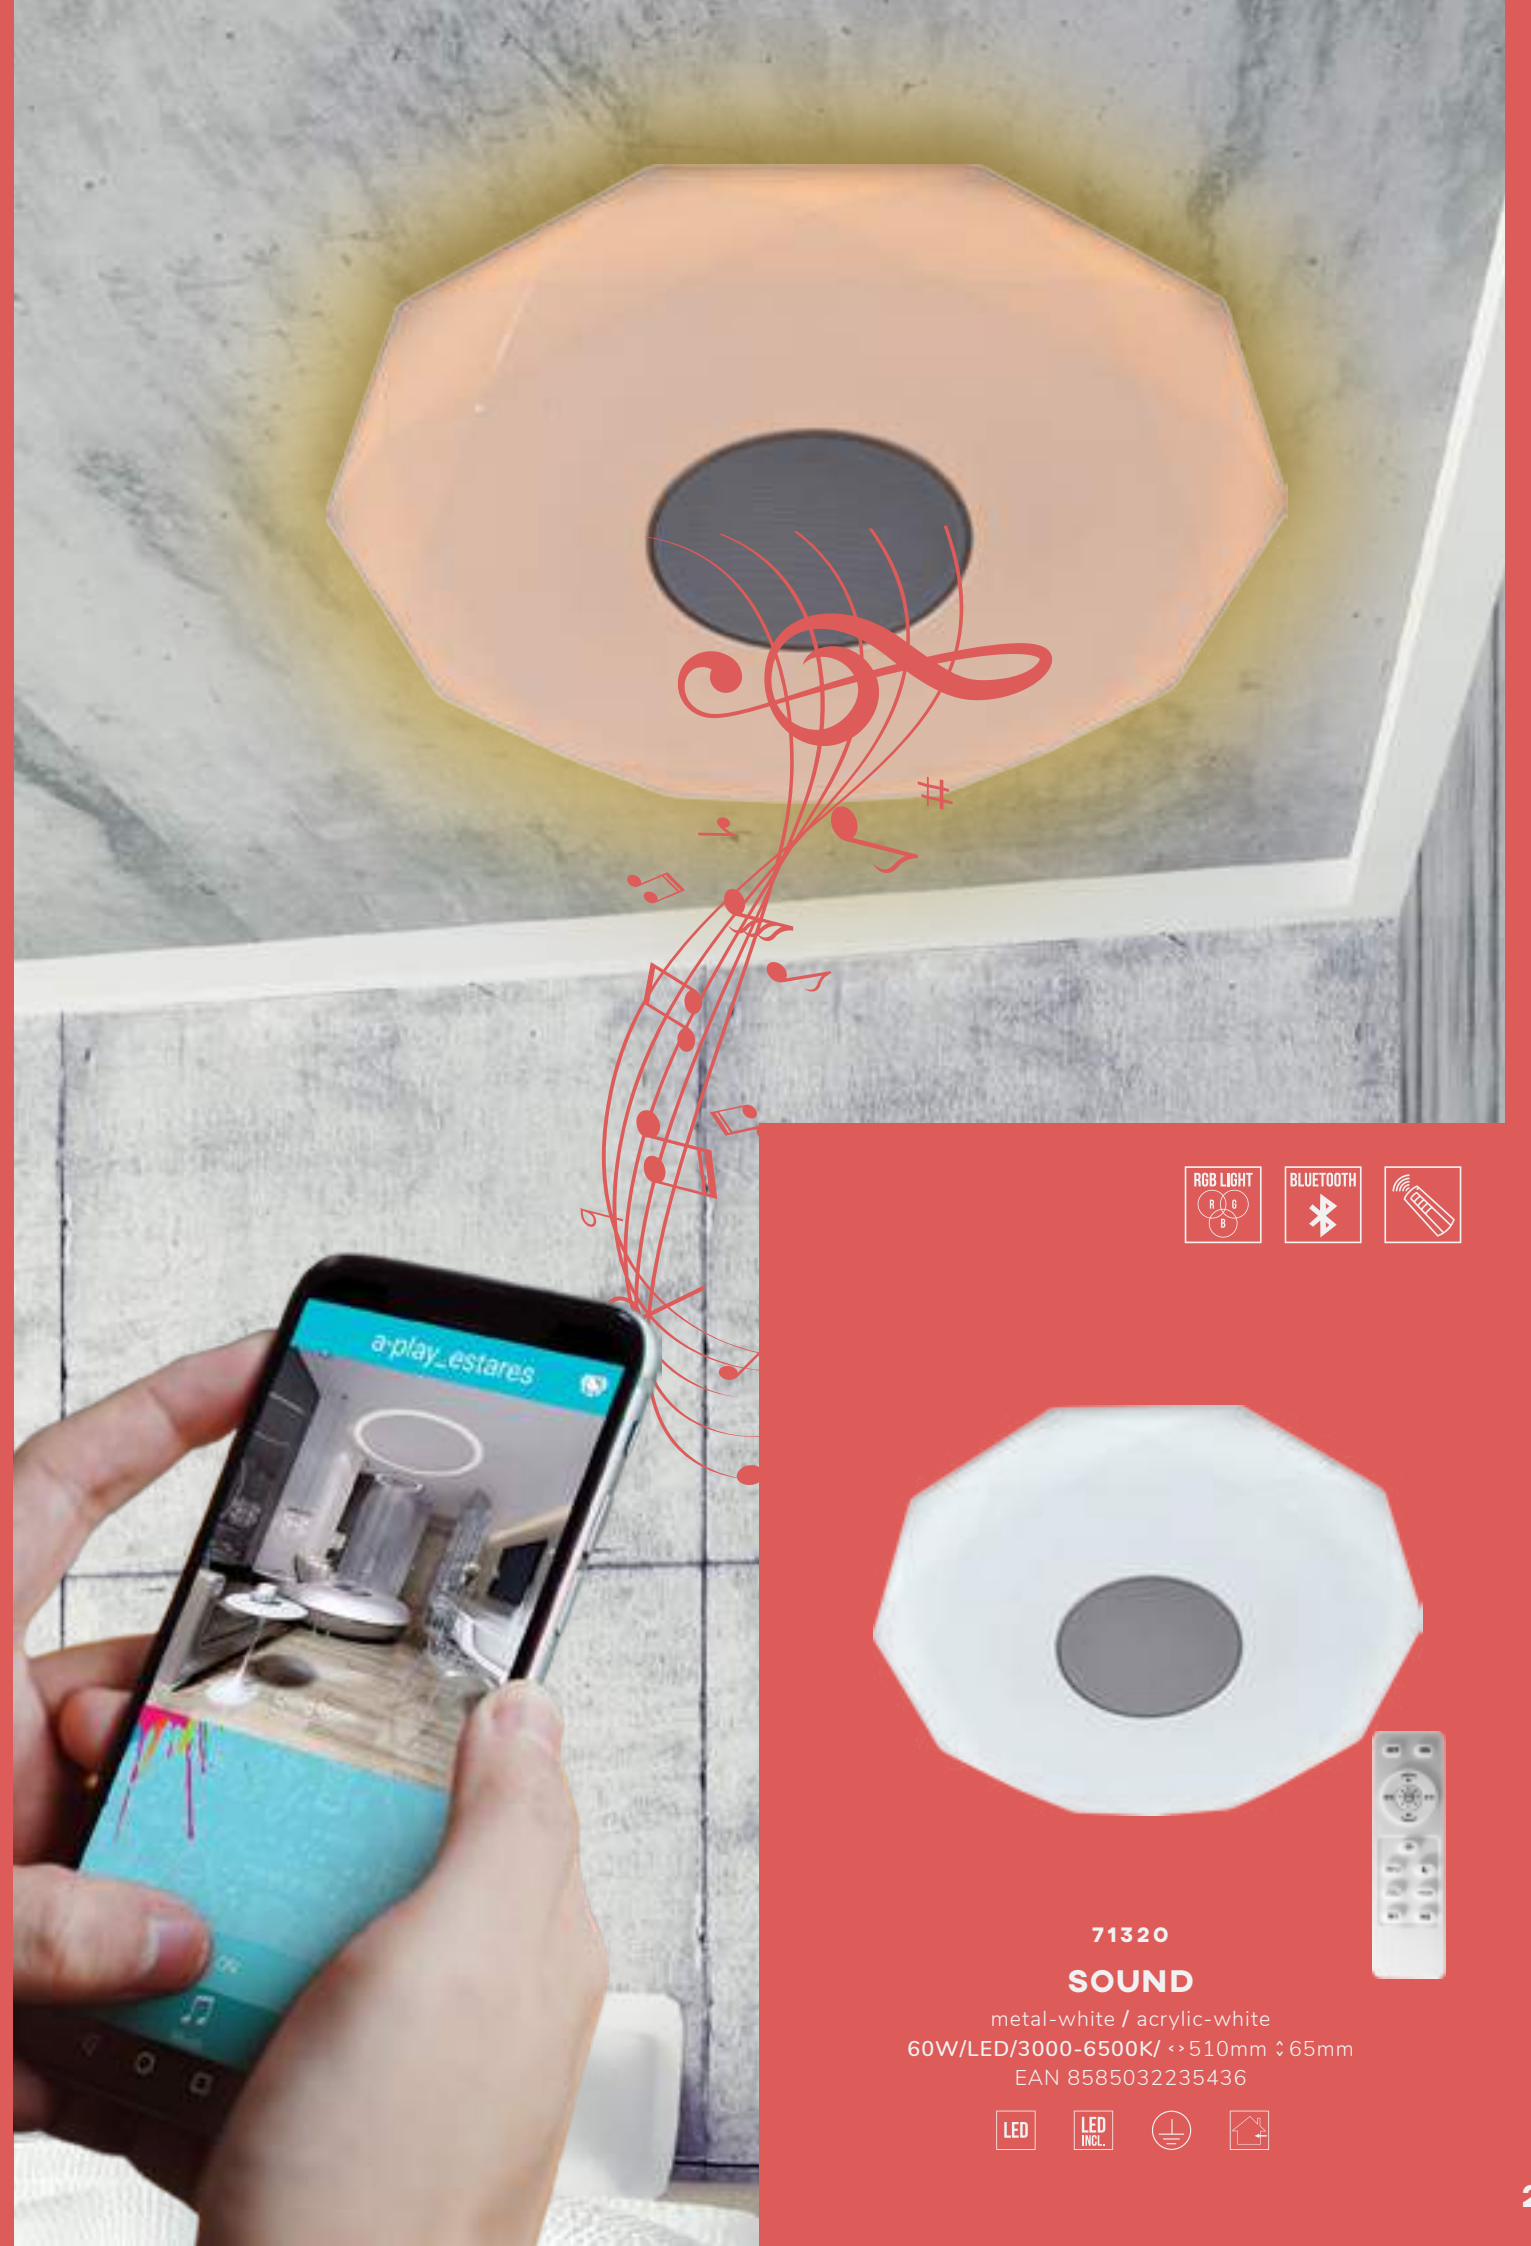

2xE27/60W/ Ø 380mm

UFO

- 7006** EAN 8586007082192
- 7007** EAN 8586007082208
- 7011** EAN 8586007082215
- 7014** EAN 8586007088606

2xE27/60W/ Ø 380mm

CEILING LED

CEILING LED

71320

SOUND