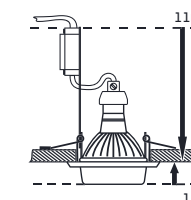

71004

aluminium

nickel satin

78 x 78 x 15

50W / GU10

8585032211980