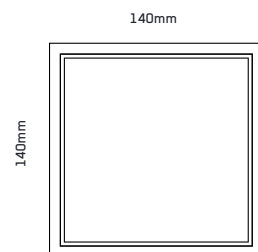

SMD
LED

LENYS

70307	metal / plastic	chrome / white	140 x 140 x 24	12W / 1080 LM	8585032226038

SMD
LED

LENYS

70302	metal / plastic	chrome / white	90 x 90 x 24	6W / 540 LM	8585032225987
70303	metal / plastic	chrome / white	140 x 140 x 24	12W / 1080 LM	8585032225994
70304	metal / plastic	chrome / white	190 x 190 x 24	18W / 1600 LM	8585032226007
70305	metal / plastic	chrome / white	240 x 240 x 24	24W / 2100 LM	8585032226014

IP 44

SMD
LED

LENYS

49028	metal / plastic	chrome / white	90 x 90 x 24	6W / 510 LM	8585032233210
49029	metal / plastic	chrome / white	140 x 140 x 24	12W / 1020 LM	8585032233227
49030	metal / plastic	chrome / white	190 x 190 x 24	18W / 1530 LM	8585032233234
49031	metal / plastic	chrome / white	240 x 240 x 24	24W / 2040 LM	8585032233241

IP 44

SMD
LED

LENYS

49024	metal / plastic	chrome / white	90 x 90 x 24	6W / 510 LM	8585032233173
49025	metal / plastic	chrome / white	140 x 140 x 24	12W / 1020 LM	8585032233180
49026	metal / plastic	chrome / white	190 x 190 x 24	18W / 1530 LM	8585032233197
49027	metal / plastic	chrome / white	240 x 240 x 24	24W / 2040 LM	8585032233203