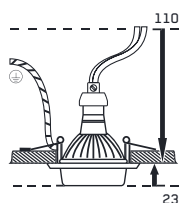

48612

aluminium

nickel satin

83 x 83 x 23

50W / GU10

8585032235979