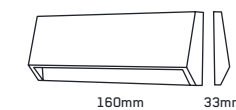

48317 ABS / PC grey 60 x 100 x 33 2W / SMD LED 8585032223556