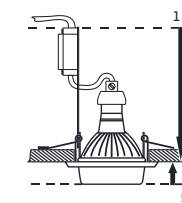

ELEGANT LED

71016 metal / crystal chrome / clear 133 x 133 x 55 1W / SMD LED 8585032212109