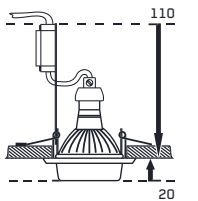

71067

aluminium / crystal /
glass

chrome / mirror /
clear

95 x 95 x 20

50W / GU10

8585032221415