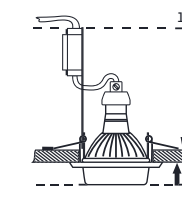

71017 metal / crystal chrome / clear 132 x 132 x 55 1W / SMD LED 8585032212116