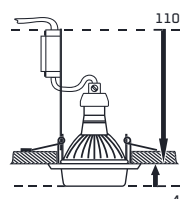

71078

aluminium / crystal

chrome / clear

89 x 89 x 4

50W / GU10

8585032222030