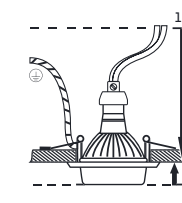

97 x 97 x 26

50W / GU10

8585032236044

ELEGANT METAL MOVABLE

71028

aluminium

chrome

84 x 84 x 8