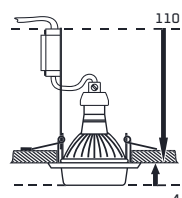

71077

aluminium / crystal

chrome / clear

71 x 71 x 4

50W / GU10

8585032222023