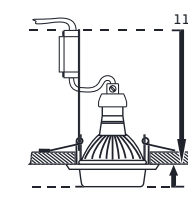

71023

aluminium

wengue / chrome

88 x 88 x 8

50W / GU10

8585032213298