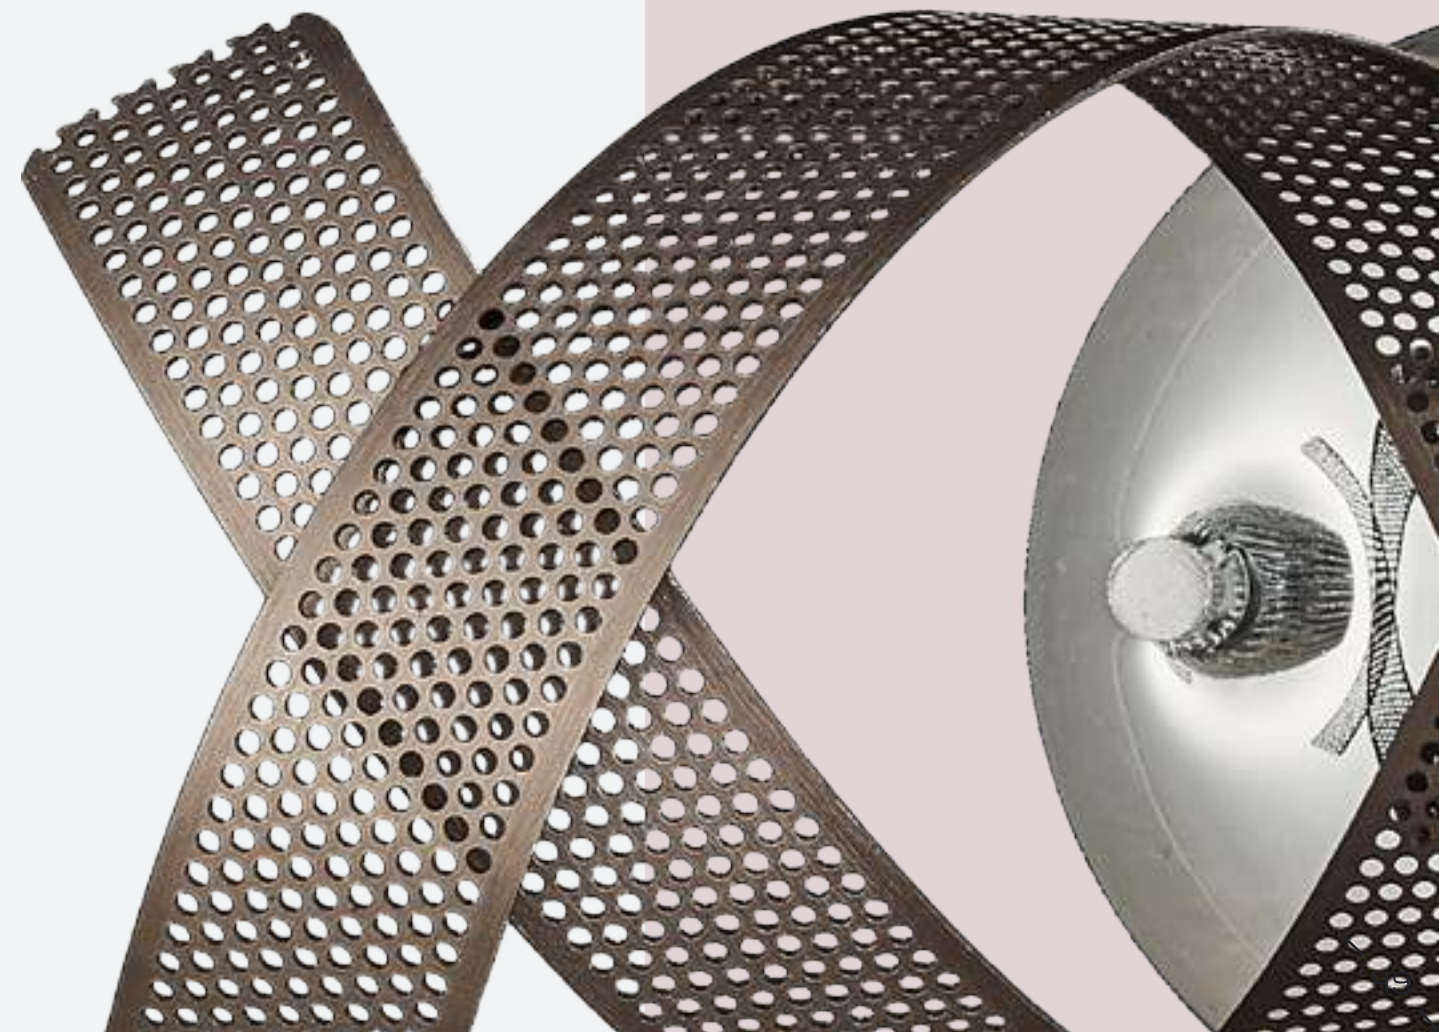

COFFEE / CHROME

5xG9/33W/ ∅ 1200 ↔ 420 ↔ 420

EAN 8585032225055

64375

RIBBONETT

COFFEE / CHROME

12xG9/33W/ ∅ 1500 ↔ 600 ↔ 600

EAN 8585032225048