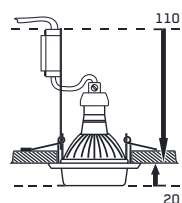

71042

aluminium / glass

chrome / frosted

85 x 85 x 20

50W / GU10

8585032215391