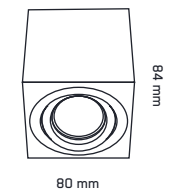

48608
aluminium
sand matt white
80 x 80 x 84
50W / GU10
8585032235931

MAX 30°
GU10
~230V
EXCL.
IP 20