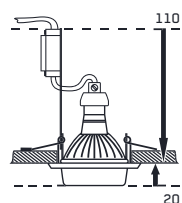

71094

metal / glass / crystal

chrome / mirror / clear

95 x 95 x 20

50W / GU10
3W / LED STRIPE

8585032224171