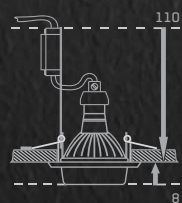

ELEGANT DOUBLE LIGHT

71093
metal / resin / glass
chrome / mirror / clear
95 x 95 x 10
50W / GU10 3W / LED STRIPE
8585032224164

71095
metal / resin / glass
chrome / mirror / clear
100 x 100 x 8
50W / GU10 3W / LED STRIPE
8585032224188