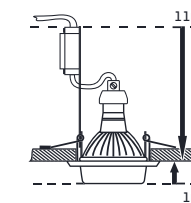

ELEGANT DOUBLE LIGHT

71072
glass / aluminium
clear - mirror / chrome
90 x 90 x 10
50W / GU10 0.2W / LED STRIPE
8585032221460