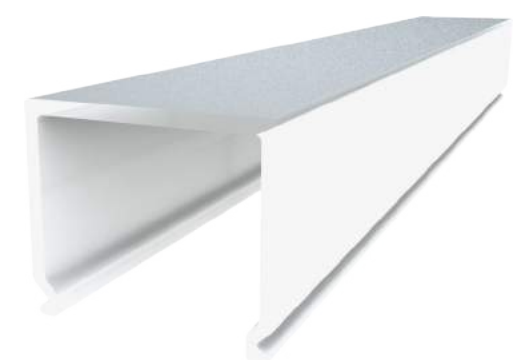

alu profil / **484**

PLASTIC PROFIL

48102
plastic
opal
30 x 28 x 3000

PLASTIC PROFIL

48103
plastic
front - silver / mirror side - frosted
30 x 28 x 1500

ALUMINIUM PROFILE

48101
aluminium
silver
30 x 29 x 1500/3000