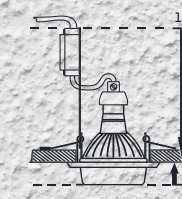

71020

aluminium

nickel satin

84 x 84 x 8

50W / GU10

8585032213267