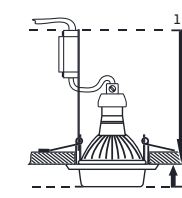

71061

aluminium / K9 crystal

chrome / clear

83 x 83 x 43

50W / GU10

8585032218873