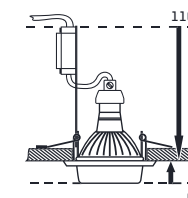

ELEGANT METAL FIX

71049

aluminium

brushed aluminium

80 x 100 x 6

50W / GU10

8585032216794