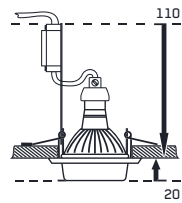

71070

aluminium / glass

chrome / mirror / clear

90 x 90 x 20

50W / GU10

8585032221446

~230V