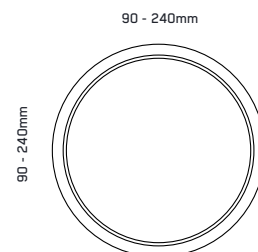

LENYS

70307	metal / plastic	chrome / white	140 x 140 x 24	12W / 1080 LM	8585032226038

SMD
LED