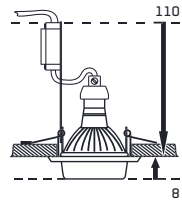

71029

aluminium

nickel satin

84 x 84 x 8

50W / GU10

8585032213359