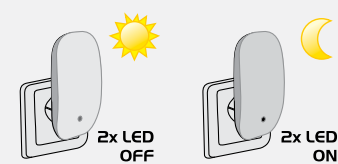

1619
MINI LIGHT I
plastic-white
2xLED/0,3W/ ↔58mm ∅82mm
EAN 858503222344