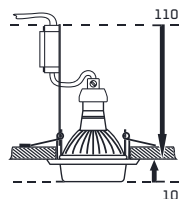

CRYSTAL FIX

71080

aluminium / crystal

chrome / clear

80 x 80 x 10

50W / GU10

8585032222054