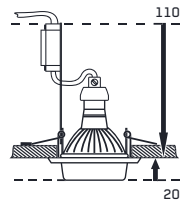

71073

steel / crystal

chrome / clear

100 x 100 x 20

50W / GU10

8585032221477