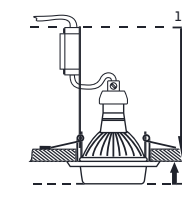

ELEGANT GLASS MOVABLE

71063

aluminium / glass

chrome/ mirror /
clear

90 x 90 x 10

50W / GU10

8585032221378