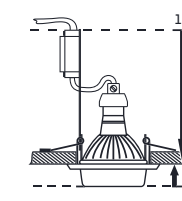

ELEGANT BATHROOM

71046

aluminium / glass

chrome / frosted

85 x 85 x 20

50W / GU10

8585032216763