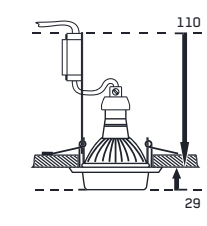

48616

aluminium

matt white

81 x 81 x 29

50W / GU10

8585032236013

~230V

IP 20