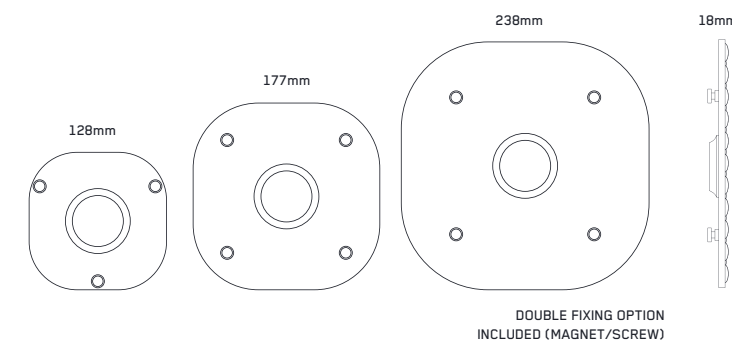

70406	plastic	transparent	128 x 128 x 18	12W / 1080 LM	8585032226168
70407	plastic	transparent	177 x 177 x 18	20W / 1800 LM	8585032226175
70408	plastic	transparent	238 x 238 x 18	30W / 2700 LM	8585032226182