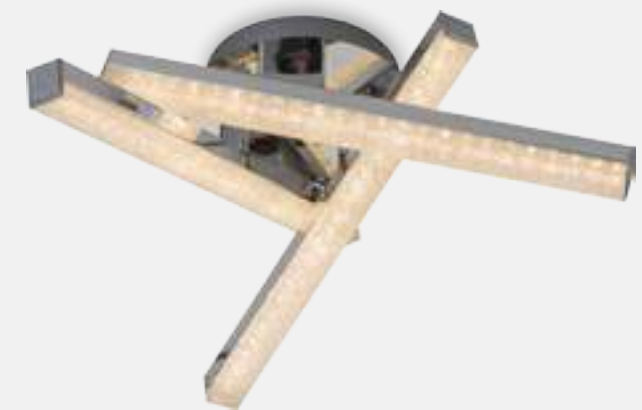

27507

YAGO

metal-chrome / plastic-crystal effect
LED/12W/960lm, 3200K/ ↔ 340mm ↕130mm
EAN 8585032234613