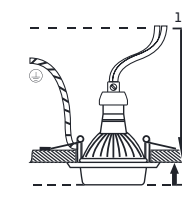

ELEGANT METAL MOVABLE

48617

aluminium

chrome

97 x 97 x 26

50W / GU10

8585032236020