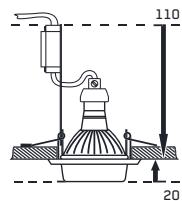

71033

metal / crystal

chrome / clear

82 x 82 x 20

50W / GU10

8585032215308