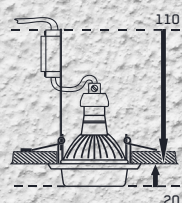

71047

aluminium / glass

chrome / frosted

85 x 85 x 20

50W / GU10

8585032216770