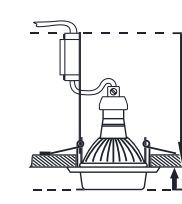

ELEGANT DOUBLE LIGHT

71093
metal / resin / glass
chrome / mirror / clear
95 x 95 x 10
50W / GU10 3W / LED STRIPE
8585032224164

71095
metal / resin / glass
chrome / mirror / clear
100 x 100 x 8
50W / GU10 3W / LED STRIPE
8585032224188