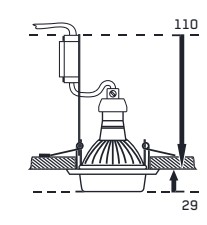

48615

aluminium

nickel satin

81 x 81 x 29

50W / GU10

8585032236006

~230V

IP 20