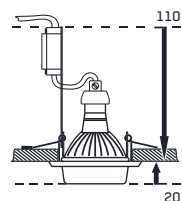

ELEGANT GLASS MOVABLE

71036

metal / crystal

chrome / clear

100 x 100 x 20

50W / GU10

8585032215339

ELEGANT GLASS MOVABLE