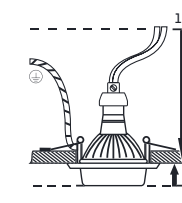

48618

aluminium

nickel satin

97 x 97 x 26

50W / GU10

8585032236037