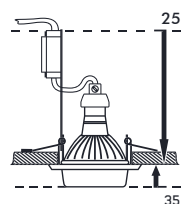

71099
aluminium / acrylic
chrome / frosted
110 x 110 x 35
11W / SMD LED
8585032215919
LED
LED INCL.
~230V
1300 LUMEN
4000 KELVIN
65MM
IP 20