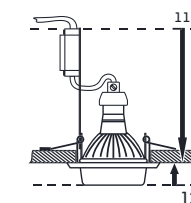

71096
metal / resin / glass
chrome / clear / mirror
90 x 90 x 12
50W / GU10 3W / LED STRIPE
8585032224195