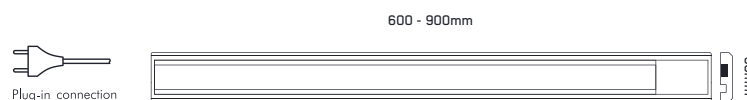

ALBALED

38022	aluminium / plastic	silver / opal	61 x 332	6,5W / 480 LM	8585032218835
38023	aluminium / plastic	silver / opal	61 x 558	10,5W / 840 LM	8585032218842

XAPA

70206	metal / plastic	silver / white	50 x 600 x 13	11W / 880 LM	8585032225932
70207	metal / plastic	silver / white	50 x 900 x 13	15W / 1200 LM	8585032225949

JARDIM

70208	plastic	white	38 x 558 x 25	8W / SMD LED	8585032232053

AVRI

38004	aluminium / plastic	silver / frosted	43 x 343 x 23	8W / T5	8585032207891
38005	aluminium / plastic	silver / frosted	43 x 573 x 23	13W / T5	8585032207907
38006	aluminium / plastic	silver / frosted	43 x 904 x 23	21W / T5	8585032207914
38010	aluminium / plastic	silver / frosted	43 x 1204 x 23	28W / T5	8585032212277
38011	aluminium / plastic	white / frosted	43 x 343 x 23	8W / T5	8585032212284
38012	aluminium / plastic	white / frosted	43 x 573 x 23	13W / T5	8585032212291
38013	aluminium / plastic	white / frosted	43 x 904 x 23	21W / T5	8585032212307
38014	aluminium / plastic	white / frosted	43 x 1204 x 23	28W / T5	8585032212314