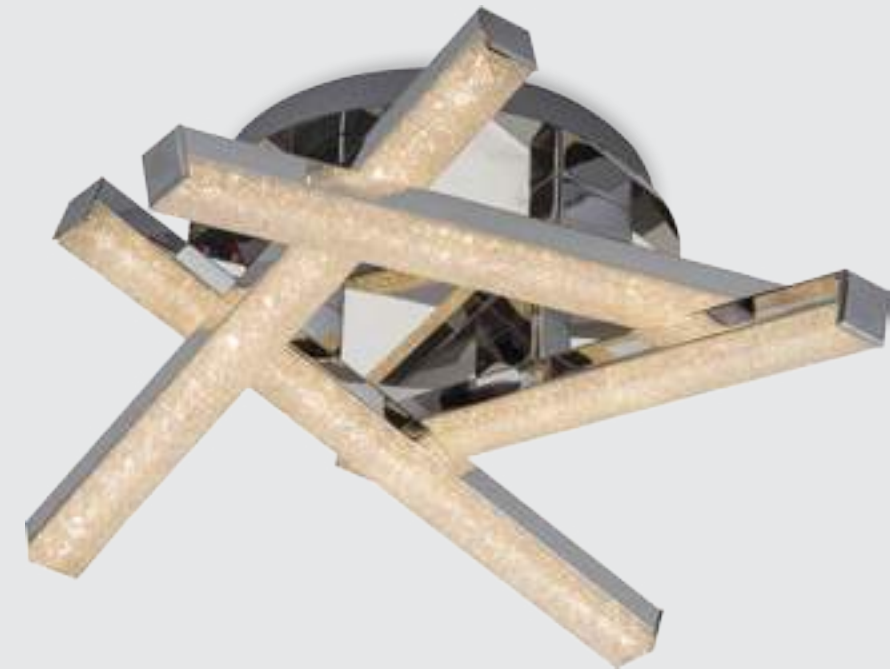

LED

45132

VASCO

metal-chrome / plastic-white / fabric-grey
 LED/24W/1750lm, 4000K/ Ø425mm ↕1000mm
 EAN 8585032235047

LED

27508

YAGO

metal-chrome / plastic-crystal effect
 LED/16W/1300lm, 3200K/ ↔ 375mm ↕130mm
 EAN 8585032234620