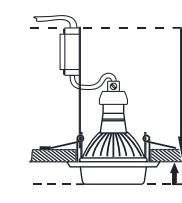

ELEGANT ACRYLIC FIX

71100
aluminium / acrylic
chrome / clear
70 x 70 x 55
5W / SMD LED
8585032215926
LED
LED INCL.
~230V
600 LUMEN
4000 KELVIN
65MM
IP 20