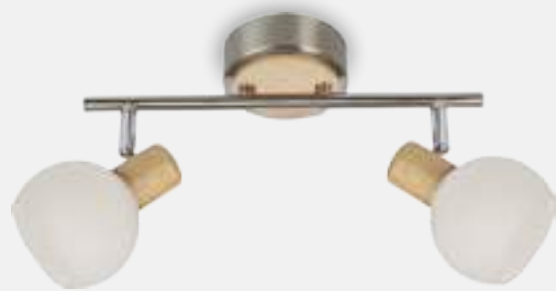

61215

VEDMA

metal-matt white / chrome / wood-light
 3x E27/G80/40W/ ↔ 250mm ∓ 110mm
 EAN 8585032233883

61216

VEDMA

metal-matt white / chrome / wood-light
 6x E27/G80/40W/ ↔ 615mm ∓ 550mm
 EAN 8585032233890