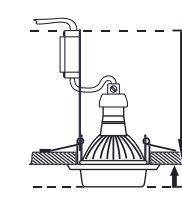

71102
aluminium / acrylic
chrome / clear
70 x 70 x 55
5W / SMD LED
8585032225192
LED
LED INCL.
~230V
600 LUMEN
4000 KELVIN
65MM
IP 20