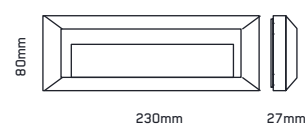

48311

ABS / PC

grey

80 x 230 x 27

3W / SMD LED

8585032221569