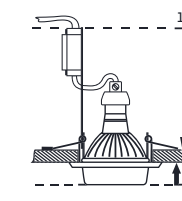

71064

aluminium / glass

chrome / milk white

90 x 90 x 10

50W / GU10

8585032221385