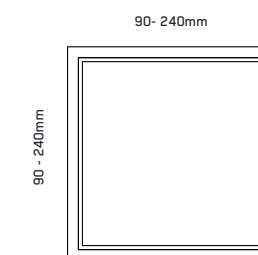

LENYS

70302	metal / plastic	chrome / white	90 x 90 x 24	6W / 540 LM	8585032225987
70303	metal / plastic	chrome / white	140 x 140 x 24	12W / 1080 LM	8585032225994
70304	metal / plastic	chrome / white	190 x 190 x 24	18W / 1600 LM	8585032226007
70305	metal / plastic	chrome / white	240 x 240 x 24	24W / 2100 LM	8585032226014

IP 44

SMD
LED