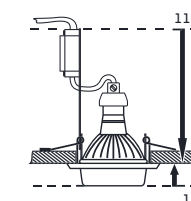

ELEGANT METAL MOVABLE

71003

aluminium

chrome

78 x 78 x 15

50W / GU10

8585032211973