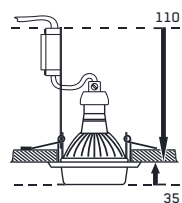

71105

glass / aluminium

clear / mirror / chrome

90 x 90 x 35

50W / GU10
3W / LED STRIPE

8585032225222