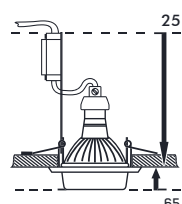

71106
aluminium / acrylic
chrome / clear
80 x 80 x 65
5W / SMD LED
8585032225239
LED
LED INCL.
~230V
840 LUMEN
4000 KELVIN
65MM
IP 20