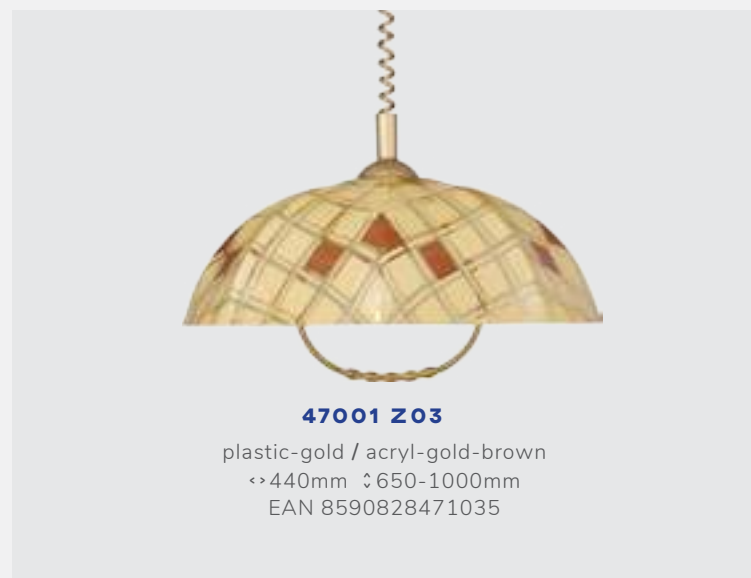

47001 K03

LYRA ACRYL

plastic-white
 1xE27/60W / ↔360mm ⚡700mm
 EAN 8585032223754

47001 Z01

plastic-gold / acryl-gold
 ↔440mm ⚡650-1000mm
 EAN 8590828471011

47001 Z03

plastic-gold / acryl-gold-brown
 ↔440mm ⚡650-1000mm
 EAN 8590828471035