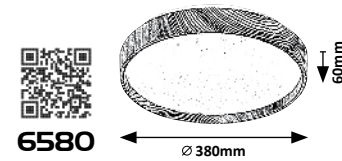

3500

SHERWOOD

5 YEARS GUARANTEE LED built-in CCT dimmer remote control G A+ G NEW

3500

MAPLE

5 YEARS GUARANTEE LED built-in WOOD G A+ G NEW

3527

WARM White

LEANA

5 YEARS GUARANTEE LED built-in WARM White remote control G A+ G NEW

6579

6580

3528

NATURAL White

3500 M P

LED / 50W
(4000lm, 3000K-6500K) incl.
IP20 • 19990 • 502
beech/white

5 998250 335001

6579 M P

LED / 12W
(700lm, 3000K) incl.
IP20 • 19993
beech/white

5 998250 365794

6580 M P

LED / 24W
(1300lm, 3000K) incl.
IP20 • 19994
beech/white

5 998250 365800

3527 M W P

LED / 24W
(1760lm, 3000K) incl.
IP20 • 19947
matte white/beech

5 998250 335278

3528 M W P

LED / 24W
(1890lm, 4000K) incl.
IP20 • 19947
matte black/beech

5 998250 335285