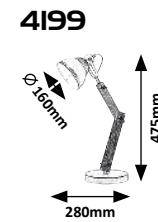

AKSEL

WOOD OTHERS / BEST MATCH 159.