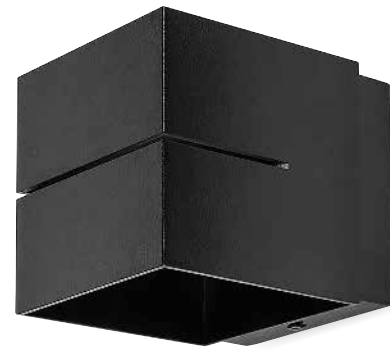

KAUNAS

- **7017** (M)
  ☒ G9 / 1x max. 10W
  IP20
  matte black
- **7018** (M)
  ☒ G9 / 1x max. 10W
  IP20
  matte white
- **7019** (M)
  ☒ G9 / 1x max. 10W
  IP20
  brushed aluminium
- **7020** (M)
  ☒ G9 / 1x max. 10W
  IP20
  matte black
- **7021** (M)
  ☒ G9 / 1x max. 10W
  IP20
  matte white
- **7022** (M)
  ☒ G9 / 1x max. 10W
  IP20
  brushed aluminium

KAUNAS

NEVILLE

- **7023** (M)
  ☒ G9 / 1x max. 10W
  IP20
  matte black
- **7024** (M)
  ☒ G9 / 1x max. 10W
  IP20
  matte white
- **7025** (M)
  ☒ G9 / 1x max. 10W
  IP20
  brushed aluminium
- **I439** (M)
  ☒ LED / 4W
  (190lm, 3000K) incl.
  IP20
  matte white
- **I440** (M)
  ☒ LED / 4W
  (180lm, 3000K) incl.
  IP20
  brushed aluminium

7017, 7018, 7019