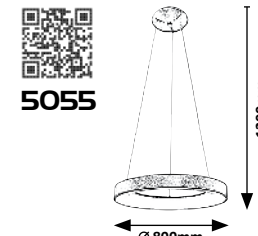

CARMELLA

5052 (M) (A)

LED / 30W
(1950lm, 4000K) incl.
IP20
gold/white

5053 (M) (A)

LED / 50W
(3400lm, 4000K) incl.
IP20
gold/white

5054 (M) (A)

LED / 50W
(3350lm, 4000K) incl.
IP20
gold/white

5055 (M) (A)

LED / 80W
(6335lm, 4000K) incl.
IP20
gold/white

5056 (M) (A)

LED / 30W
(1950lm, 4000K) incl.
IP20
gold/white

5057 (M) (A)

LED / 50W
(3889lm, 4000K) incl.
IP20
gold/white