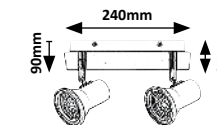

HAROLD

STEVE

5497

5498

5500

5499

5021 (M) (P)

LED / 5W
(400lm, 4000K) incl.
IP44
chrome/black/opal glass

5 998250 350219

5022 (M) (P)

LED / 10W
(800lm, 4000K) incl.
IP44
chrome/black/opal glass

5 998250 350226

5023 (M) (P)

LED / 15W
(1200lm, 4000K) incl.
IP44
chrome/black/opal glass

5 998250 350233

5024 (M) (P)

LED / 20W
(1600lm, 4000K) incl.
IP44
chrome/black/opal glass

5 998250 350240

5497 (M)

LED / 4,5W (430lm, 4000K) incl.
GU10 / 1x max. 15W
IP44 • 19601
chrome/white

5 998250 354972

5498 (M)

LED / 9W (860lm, 4000K) incl.
GU10 / 2x max. 15W
IP44 • 19601
chrome/white

5 998250 354989

5499 (M)

LED / 13,5W (1290lm, 4000K) incl.
GU10 / 3x max. 15W
IP44 • 19601
chrome/white

5 998250 354996

5500 (M)

LED / 18W (1720lm, 4000K) incl.
GU10 / 4x max. 15W
IP44 • 19601
chrome/white

5 998250 355009