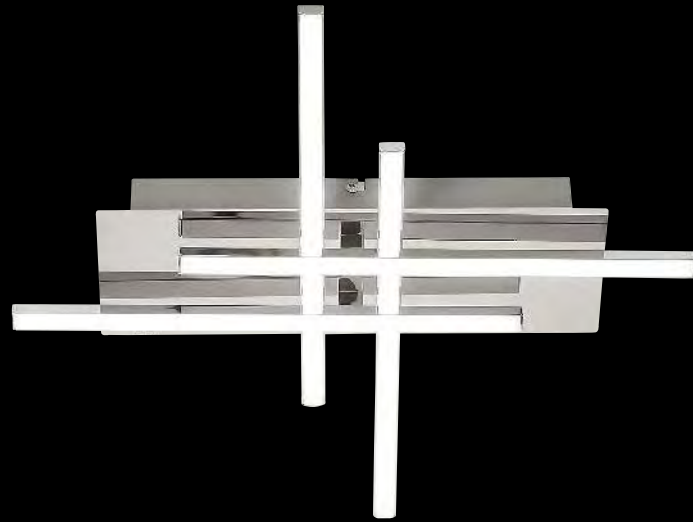

MEREDITH

2478