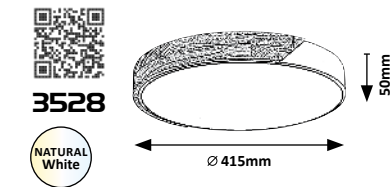

3528

NATURAL White

3500 M P

LED / 50W
(4000lm, 3000K-6500K) incl.
IP20 • 19990 • 502
beech/white

5 998250 335001

6579 M P

LED / 12W
(700lm, 3000K) incl.
IP20 • 19993
beech/white

5 998250 365794

6580 M P

LED / 24W
(1300lm, 3000K) incl.
IP20 • 19994
beech/white

5 998250 365800

3527 M W P

LED / 24W
(1760lm, 3000K) incl.
IP20 • 19947
matte white/beech

5 998250 335278

3528 M W P

LED / 24W
(1890lm, 4000K) incl.
IP20 • 19947
matte black/beech

5 998250 335285