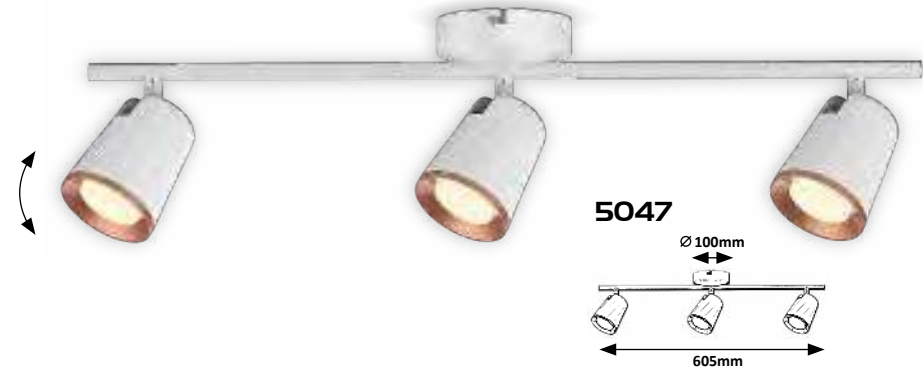

## SOLANGE

**5045** (M)  
 LED / 6W  
 (380lm, 3000K) incl.  
 IP20 • LED  
 white/gold

**5046** (M)  
 LED / 12W  
 (760lm, 3000K) incl.  
 IP20  
 white/gold

**5047** (M)  
 LED / 18W  
 (1140lm, 3000K) incl.  
 IP20  
 white/gold