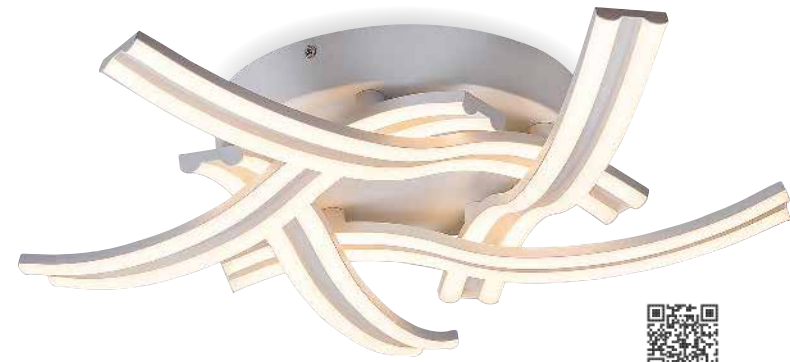

5889

Ø 550mm

5890

Ø 550mm