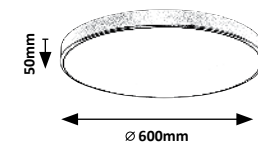

3315 M P

LED / 36W  
(2600lm, 4000K) incl.  
IP20 • 19945  
silver/white

5 998250 333151

TESIA

5 YEARS GUARANTEE LED built-in CCT CCT dimmer remote G A ↑ G NEW

3316

3317

3316 M P