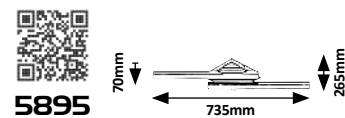

ANTONIA

5895 (M P)

LED / 24W
(2360lm, 4000K) incl.
IP44
chrome/white

5896 (M P)

LED / 24W
(2200lm, 4000K) incl.
IP44
chrome/white

EVAN

2166 (M P)

LED / 12W
(1300lm, 4000K) incl.
IP44
matte black/white

2167 (M P)

LED / 18W
(1850lm, 4000K) incl.
IP44
matte black/white

2168 (M P)

LED / 18W
(1750lm, 4000K) incl.
IP44
matte black/white