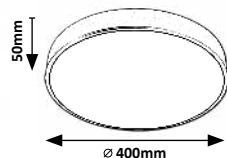

TESIA

5 YEARS GUARANTEE LED built-in G A ↑ G NEW

3314

3315

3314 M P

LED / 36W
(2600lm, 3000K) incl.
IP20 • 19945
matte black/white

5 998250 333144

3315 M P

LED / 36W
(2600lm, 4000K) incl.
IP20 • 19945
silver/white

5 998250 333151

TESIA

5 YEARS GUARANTEE LED built-in CCT CCT dimmer remote G A ↑ G NEW

3316

3317

3316 M P

LED / 60W
(5000lm, 3000-6000K) incl.
IP20 • 19946 • 551
matte black/white

5 998250 333168

3317 M P

LED / 60W
(5000lm, 3000-6000K) incl.
IP20 • 19946 • 551
silver/white

5 998250 333175

3316, 3317