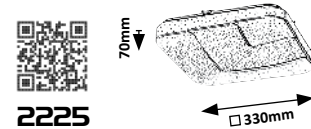

1507, 1508, 1509

MASON

ADON

ELDRICK

1507 (M) (P)
LED / 24W
(2000lm, 3000K-6500K) incl.
IP20 • 19720 • 502
white

1508 (M) (P)
LED / 50W
(4500lm, 3000K-6500K) incl.
IP20 • 19721 • 502
white

1509 (M) (P)
LED / 80W
(7200lm, 3000K-6500K) incl.
IP20 • 19722 • 502
white

2225 (M) (A)
LED / 18W
(1350lm, 4000K) incl.
IP20 • 19602
white

3086 (M) (P)
LED / 24W
(1800lm, 4000K) incl.
IP20 • 19956
white

3087 (M) (P)
LED / 36W
(2800lm, 4000K) incl.
IP20 • 19957
white