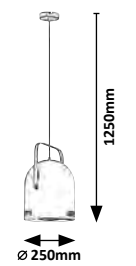

# MINUET

TEXTILE CABLE  
DESIGNED BY **rabalux**

**7012**

**7013**

**7014**

**7015**

**7016**

**7012**