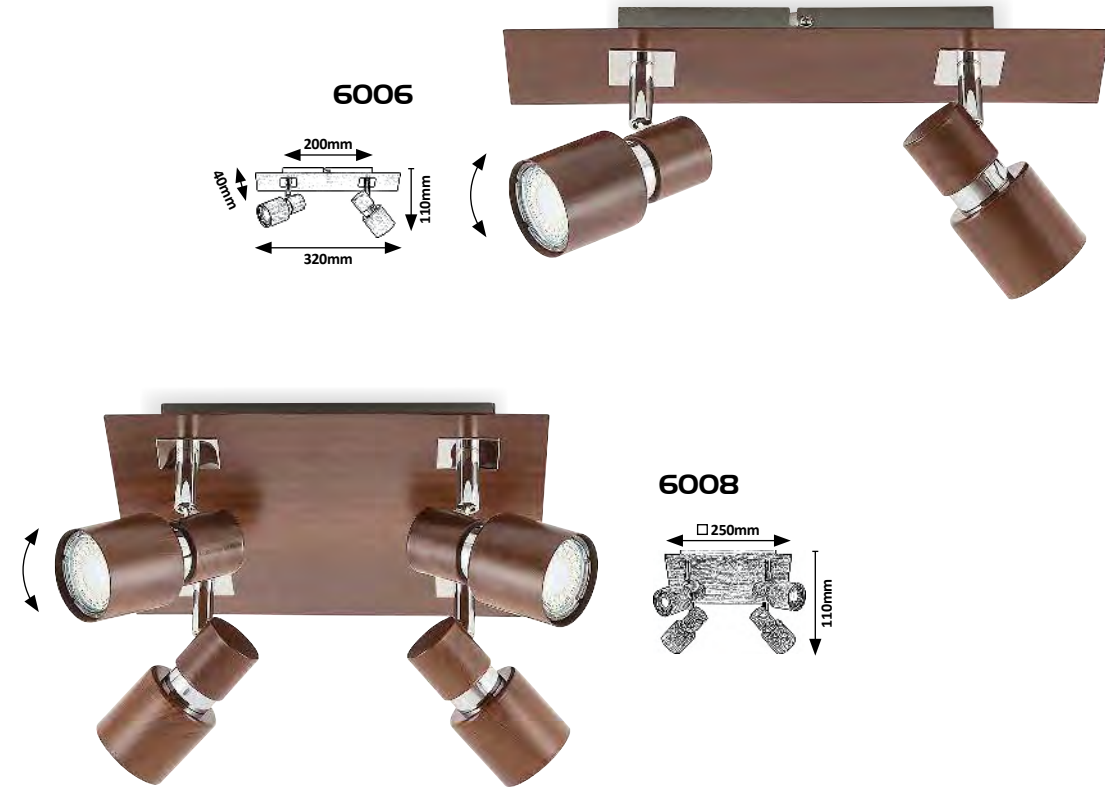

MERKUR

MERKUR

6005 (M)

☒ GU10 / 1x max. 50W
IP20
wenge/chrome

5 998250 360058

6006 (M)

☒ GU10 / 2x max. 50W
IP20
wenge/chrome

5 998250 360065

6007 (M)

☒ GU10 / 3x max. 50W
IP20
wenge/chrome

5 998250 360072

6008 (M)

☒ GU10 / 4x max. 50W
IP20
wenge/chrome

5 998250 360089

6125 (M)

☒ GU10 / 1x max. 50W
IP20 • ☐
silver oak/chrome

5 998250 361253

6126 (M)

☒ GU10 / 2x max. 50W
IP20 • ☐
silver oak/chrome

5 998250 361260

6127 (M)

☒ GU10 / 3x max. 50W
IP20
silver oak/chrome

5 998250 361277

6128 (M)

☒ GU10 / 4x max. 50W
IP20
silver oak/chrome

5 998250 361284