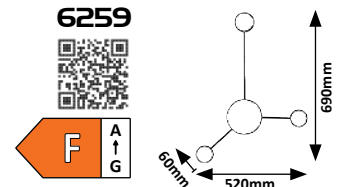

AMADEO

SOLOMON

6258 (M) (P)

LED / 7W
(500lm, 4000K) incl.
IP20
black

6259 (M) (P)

LED / 10,5W
(750lm, 4000K) incl.
IP20
black

6260 (M) (P)

LED / 21W
(1500lm, 4000K) incl.
IP20
black

6355 (M) (A)

LED / 30W
(2400lm, 4000K) incl.
IP20
matte black