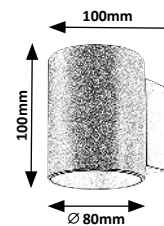

KAUNAS

7022

- **7017** (M)
  ☒ G9 / 1x max. 10W
  IP20
  matte black
- **7018** (M)
  ☒ G9 / 1x max. 10W
  IP20
  matte white
- **7019** (M)
  ☒ G9 / 1x max. 10W
  IP20
  brushed aluminium
- **7020** (M)
  ☒ G9 / 1x max. 10W
  IP20
  matte black
- **7021** (M)
  ☒ G9 / 1x max. 10W
  IP20
  matte white
- **7022** (M)
  ☒ G9 / 1x max. 10W
  IP20
  brushed aluminium

KAUNAS

NEVILLE

- **7023** (M)
  ☒ G9 / 1x max. 10W
  IP20
  matte black
- **7024** (M)
  ☒ G9 / 1x max. 10W
  IP20
  matte white
- **7025** (M)
  ☒ G9 / 1x max. 10W
  IP20
  brushed aluminium
- **I439** (M)
  ☒ LED / 4W
  (190lm, 3000K) incl.
  IP20
  matte white
- **I440** (M)
  ☒ LED / 4W
  (180lm, 3000K) incl.
  IP20
  brushed aluminium

7017, 7018, 7019