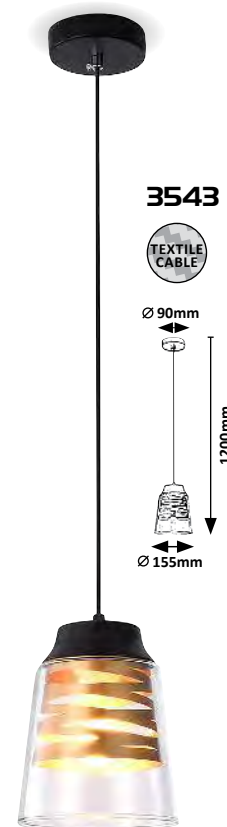

## ZENAIDA

3542

200mm  
200mm  
Ø 140mm  
Ø 120mm

3543

TEXTILE CABLE  
Ø 90mm  
1200mm  
Ø 155mm

3545

TEXTILE CABLE  
Ø 400mm  
1200mm  
Ø 155mm

3544