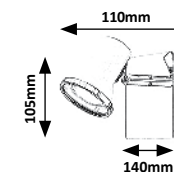

HAROLD

STEVE

5497

5498

5500

5499

5021 (M) (P)

LED / 5W
(400lm, 4000K) incl.
IP44
chrome/black/opal glass

5 998250 350219

5022 (M) (P)

LED / 10W
(800lm, 4000K) incl.
IP44
chrome/black/opal glass

5 998250 350226

5023 (M) (P)

LED / 15W
(1200lm, 4000K) incl.
IP44
chrome/black/opal glass

5 998250 350233

5024 (M) (P)

LED / 20W
(1600lm, 4000K) incl.
IP44
chrome/black/opal glass

5 998250 350240

5497 (M)

LED / 4,5W (430lm, 4000K) incl.
GU10 / 1x max. 15W
IP44 • 19601
chrome/white

5 998250 354972

5498 (M)

LED / 9W (860lm, 4000K) incl.
GU10 / 2x max. 15W
IP44 • 19601
chrome/white

5 998250 354989

5499 (M)

LED / 13,5W (1290lm, 4000K) incl.
GU10 / 3x max. 15W
IP44 • 19601
chrome/white

5 998250 354996

5500 (M)

LED / 18W (1720lm, 4000K) incl.
GU10 / 4x max. 15W
IP44 • 19601
chrome/white

5 998250 355009