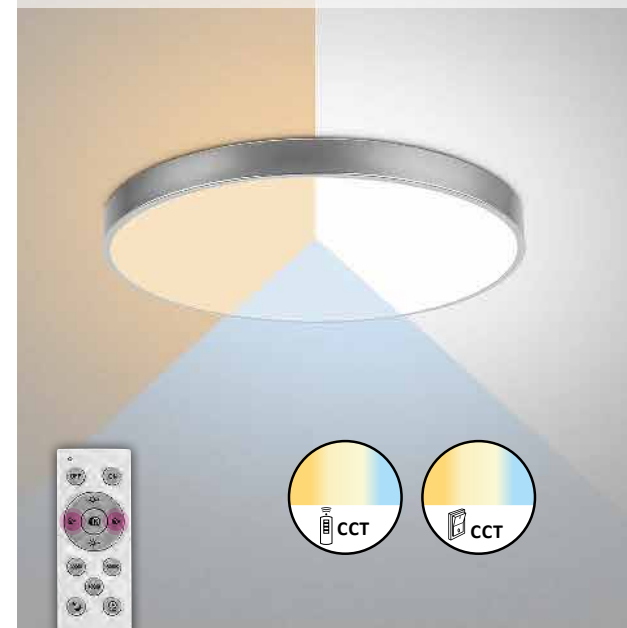

3317

3316 M P

LED / 60W
(5000lm, 3000-6000K) incl.
IP20 • 19946 • 551
matte black/white

5 998250 333168

3317 M P

LED / 60W
(5000lm, 3000-6000K) incl.
IP20 • 19946 • 551
silver/white

5 998250 333175

3316, 3317