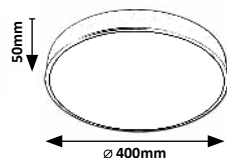

TESIA

5 YEARS GUARANTEE LED built-in G A ↑ G NEW

3314

3315

3314 M P

LED / 36W
(2600lm, 3000K) incl.
IP20 • 19945
matte black/white

5 998250 333144

3315 M P

LED / 36W
(2600lm, 4000K) incl.
IP20 • 19945
silver/white

5 998250 333151

TESIA

5 YEARS GUARANTEE LED built-in CCT CCT dimmer remote G A ↑ G NEW

3316

3317

3316 M P

LED / 60W
(5000lm, 3000-6000K) incl.
IP20 • 19946 • 551
matte black/white

5 998250 333168

3317 M P

LED / 60W
(5000lm, 3000-6000K) incl.
IP20 • 19946 • 551
silver/white

5 998250 333175

3316, 3317