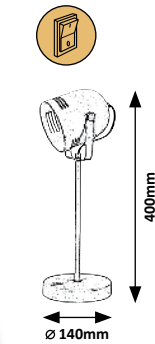

# MINUET

TEXTILE CABLE  
DESIGNED BY **rabalux**

**7012**

**7013**

**7014**

**7015**

**7016**

**7012**