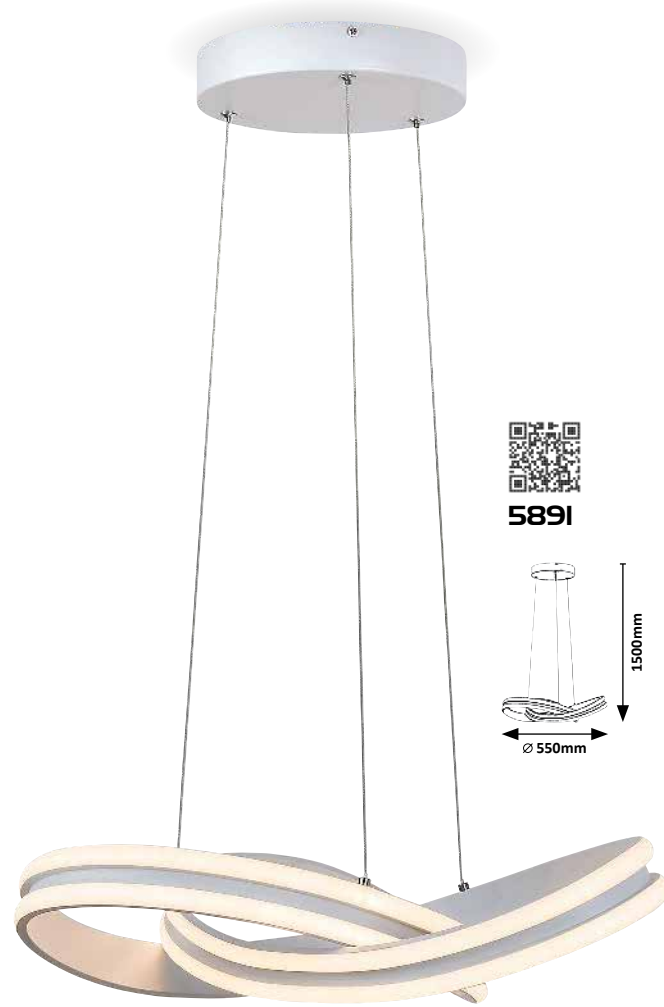

5891

Ø 550mm

1500mm

5889 (M P)

LED / 40W
(2400lm, 3000K) incl.
IP20
white

5 998250 358895

5890 (M P)

LED / 60W
(4000lm, 3000K) incl.
IP20
white

5 998250 358901

5891 (M P)

LED / 60W
(3600lm, 3000K) incl.
IP20
white

5 998250 358918