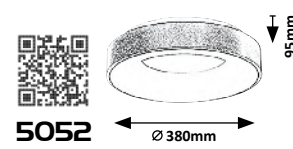

## CARMELLA

**5052** (M) (A)

LED / 30W  
(1950lm, 4000K) incl.  
IP20  
gold/white

5 998250 350523

**5053** (M) (A)

LED / 50W  
(3400lm, 4000K) incl.  
IP20  
gold/white

5 998250 350530

**5056** (M) (A)