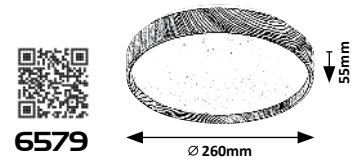

LEANA

5 YEARS GUARANTEE LED built-in WARM White remote control G A+ G NEW

6579