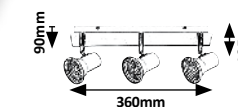

HAROLD

STEVE

5497

5498

5500

5499

5021 (M) (P)

LED / 5W
(400lm, 4000K) incl.
IP44
chrome/black/opal glass

5 998250 350219

5022 (M) (P)

LED / 10W
(800lm, 4000K) incl.
IP44
chrome/black/opal glass

5 998250 350226

5023 (M) (P)

LED / 15W
(1200lm, 4000K) incl.
IP44
chrome/black/opal glass

5 998250 350233

5024 (M) (P)

LED / 20W
(1600lm, 4000K) incl.
IP44
chrome/black/opal glass

5 998250 350240

5497 (M)

LED / 4,5W (430lm, 4000K) incl.
GU10 / 1x max. 15W
IP44 • 19601
chrome/white

5 998250 354972

5498 (M)

LED / 9W (860lm, 4000K) incl.
GU10 / 2x max. 15W
IP44 • 19601
chrome/white

5 998250 354989

5499 (M)

LED / 13,5W (1290lm, 4000K) incl.
GU10 / 3x max. 15W
IP44 • 19601
chrome/white

5 998250 354996

5500 (M)

LED / 18W (1720lm, 4000K) incl.
GU10 / 4x max. 15W
IP44 • 19601
chrome/white

5 998250 355009