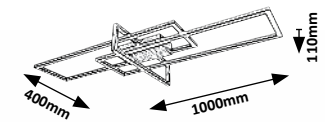

THABITA

5 YEARS GUARANTEE LED built-in G A ↑ G **NEW**

6867