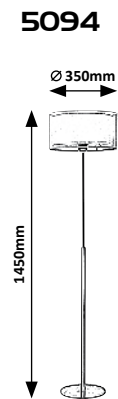

ANETA

ANETA

5093 (M) (T)
☒ E27 / G45 / 1x max. 40W
IP20 • 19856
black/beige

5094 (M) (T)
☒ E27 / 1x max. 40W
IP20 • 19857
black/beige

5095 (M) (T)
☒ E27 / 1x max. 40W
IP20 • 19858
black/beige

5096 (M) (T)
☒ E27 / G45 / 3x max. 40W
IP20 • 19859
black/beige

5097 (M) (T)
☒ E27 / G45 / 3x max. 40W
IP20 • 19859
black/beige