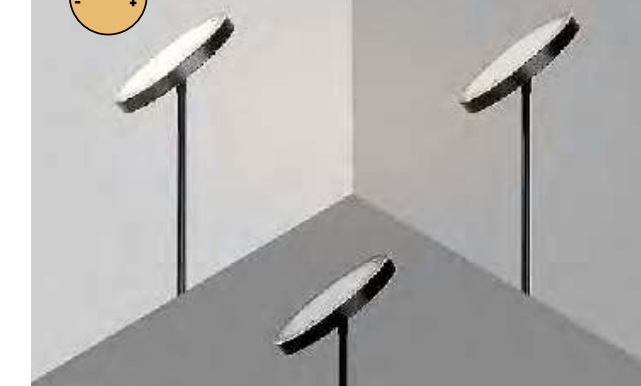

LESLIE

AARON

VLASTA

OPHUS

4159

LED 18W

LED 4W

1800mm
Ø 280mm

4162

LED 18W

LED 5W

1750mm
Ø 250mm

7006

LED 18W

LED 5W

1820mm
Ø 250mm

3239

LED 18,5W

LED 4,5W

1800mm
Ø 255mm

3240

LED 18,5W

LED 4,5W

1800mm
Ø 255mm

4159 MG

LED / 18W (1600lm, 3000K) + LED / 4W (280lm, 3000K) incl.
IP20 • 19263 • 19262
chrome

5 998250 341590

4162 MG

LED / 18W (1400lm, 3000K) + LED / 5W (400lm, 3000K) incl.
IP20 • 19318 • 19319
satin chrome/transparent

5 998250 341620

7006 MP

LED / 18W (1400lm, 3000K) + LED / 5W (400lm, 3000K) incl.
IP20 • 19440
satin chrome

5 998250 370064

3239 MG

LED / 18,5W (1750lm, 3000K) incl. + LED / 4,5W (360lm, 3000K) incl.
IP20 • 19897 • 19898 • 19899
satin chrome/transparent

5 998250 332390

3240 MG

LED / 18,5W (1750lm, 3000K) incl. + LED / 4,5W (360lm, 3000K) incl.
IP20 • 19897 • 19898 • 19899
matte black/transparent

5 998250 332406

3239, 3240