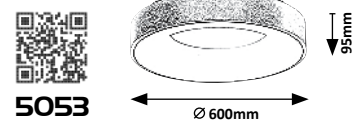

CARMELLA

5052 (M) (A)

LED / 30W
(1950lm, 4000K) incl.
IP20
gold/white

5053 (M) (A)

LED / 50W
(3400lm, 4000K) incl.
IP20
gold/white

5054 (M) (A)

LED / 50W
(3350lm, 4000K) incl.
IP20
gold/white

5055 (M) (A)

LED / 80W
(6335lm, 4000K) incl.
IP20
gold/white

5056 (M) (A)

LED / 30W
(1950lm, 4000K) incl.
IP20
gold/white

5057 (M) (A)

LED / 50W
(3889lm, 4000K) incl.
IP20
gold/white