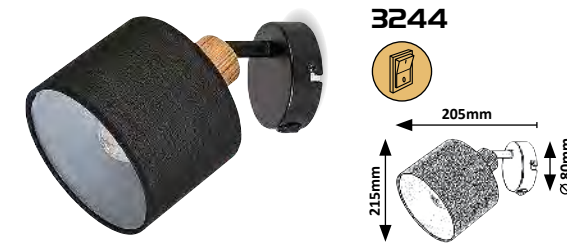

MIGUEL

WOOD **NEW**

3244