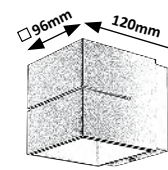

KAUNAS

7017

- **7017** (M)
  ☒ G9 / 1x max. 10W
  IP20
  matte black
- **7018** (M)
  ☒ G9 / 1x max. 10W
  IP20
  matte white
- **7019** (M)
  ☒ G9 / 1x max. 10W
  IP20
  brushed aluminium
- **7020** (M)
  ☒ G9 / 1x max. 10W
  IP20
  matte black
- **7021** (M)
  ☒ G9 / 1x max. 10W
  IP20
  matte white
- **7022** (M)
  ☒ G9 / 1x max. 10W
  IP20
  brushed aluminium

KAUNAS

NEVILLE

- **7023** (M)
  ☒ G9 / 1x max. 10W
  IP20
  matte black
- **7024** (M)
  ☒ G9 / 1x max. 10W
  IP20
  matte white
- **7025** (M)
  ☒ G9 / 1x max. 10W
  IP20
  brushed aluminium
- **I439** (M)
  ☒ LED / 4W
  (190lm, 3000K) incl.
  IP20
  matte white
- **I440** (M)
  ☒ LED / 4W
  (180lm, 3000K) incl.
  IP20
  brushed aluminium

7017, 7018, 7019