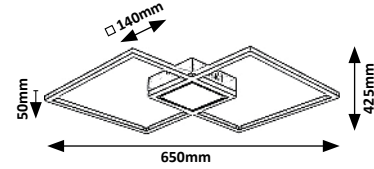

SIRIUS

5 YEARS GUARANTEE LED built-in NATURAL White G A ↑ G NEW

5285

5286

5287

5288

5285 (M) (P)

LED / 30W
(1900lm, 4000K) incl.
IP20
chrome/white

5 998250 352855

5286 (M) (P)

LED / 30W
(1900lm, 4000K) incl.
IP20
matte black/white

5 998250 352862

5287 (M) (P)

LED / 40W
(2390lm, 4000K) incl.
IP20
chrome/white

5 998250 352879

5288 (M) (P)

LED / 40W
(2390lm, 4000K) incl.
IP20
matte black/white

5 998250 352886

SIRIUS

5 YEARS GUARANTEE LED built-in NATURAL White G A ↑ G NEW

5289

5290

5289 (M) (P)

LED / 20W
(1200lm, 4000K) incl.
IP20
chrome/white

5 998250 352893

5290 (M) (P)

LED / 30W
(1850lm, 4000K) incl.
IP20
chrome/white

5 998250 352909