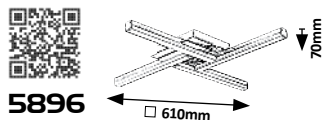

ANTONIA

5895 (M P)

LED / 24W
(2360lm, 4000K) incl.
IP44
chrome/white

5896 (M P)

LED / 24W
(2200lm, 4000K) incl.
IP44
chrome/white

EVAN

2166 (M P)

LED / 12W
(1300lm, 4000K) incl.
IP44
matte black/white

2167 (M P)

LED / 18W
(1850lm, 4000K) incl.
IP44
matte black/white

2168 (M P)

LED / 18W
(1750lm, 4000K) incl.
IP44
matte black/white