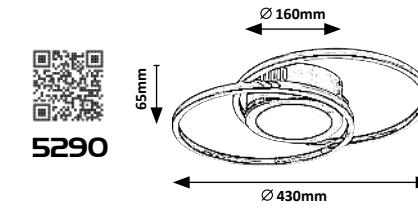

5290

5289 (M) (P)

LED / 20W
(1200lm, 4000K) incl.
IP20
chrome/white

5 998250 352893

5290 (M) (P)

LED / 30W
(1850lm, 4000K) incl.
IP20
chrome/white

5 998250 352909