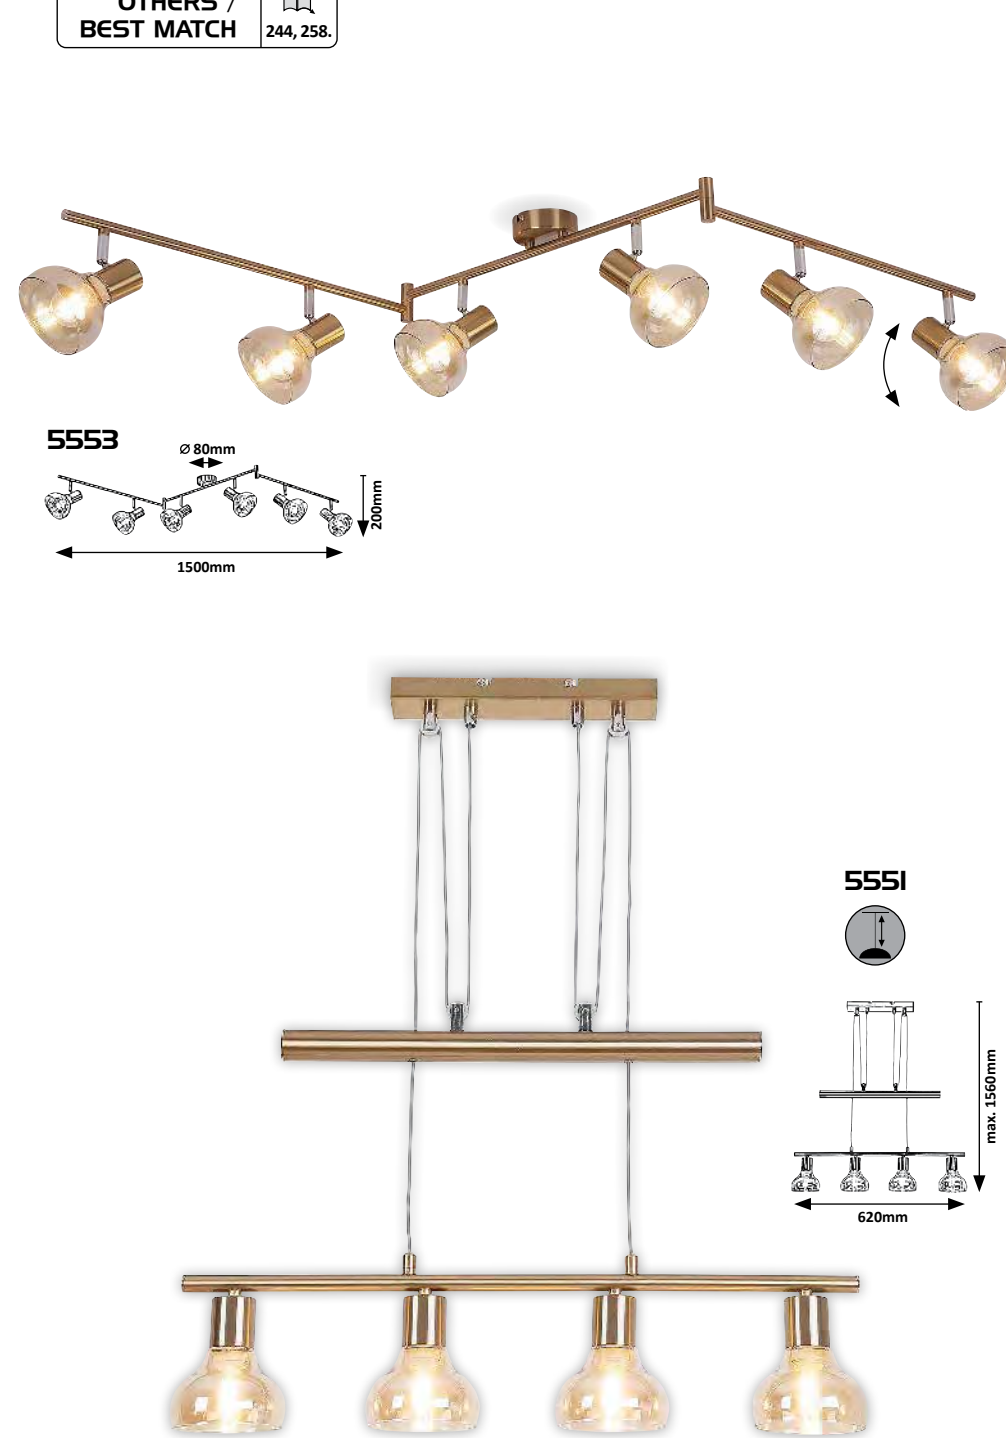

HOLLY

OTHERS / BEST MATCH 244, 258.