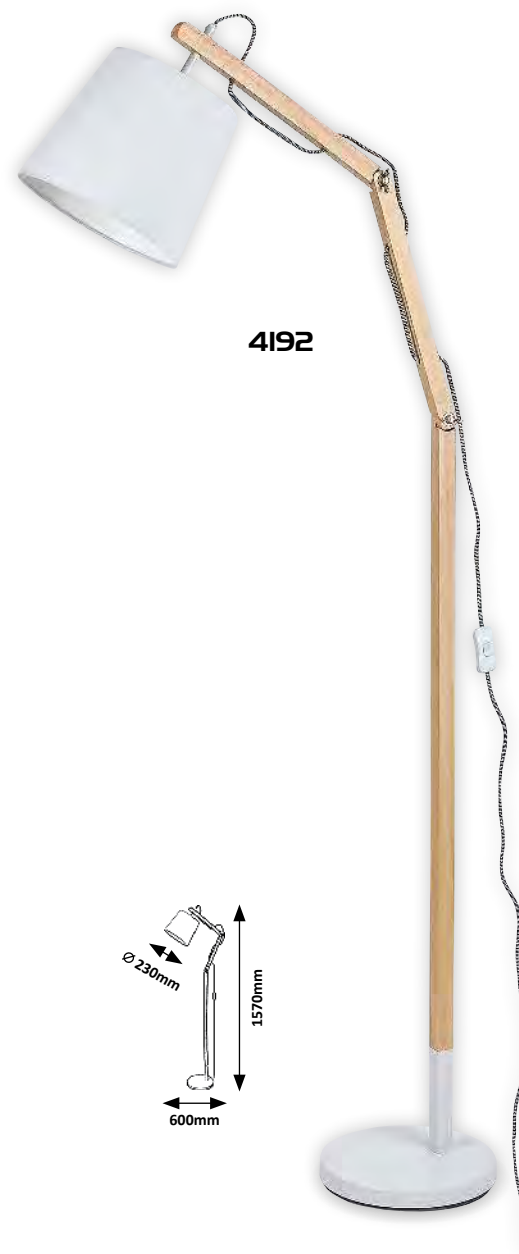

THOMAS

WOOD TEXTILE CABLE