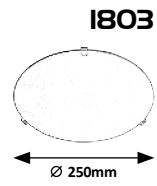

SIMPLE

SPIRAL

SOLEY

5 YEARS GUARANTEE

5 YEARS GUARANTEE

5 YEARS GUARANTEE

1803