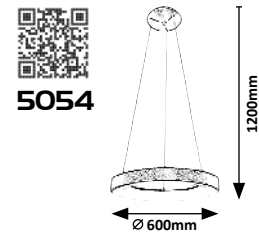

CARMELLA

5052 (M) (A)

LED / 30W
(1950lm, 4000K) incl.
IP20
gold/white

5053 (M) (A)

LED / 50W
(3400lm, 4000K) incl.
IP20
gold/white

5054 (M) (A)

LED / 50W
(3350lm, 4000K) incl.
IP20
gold/white

5055 (M) (A)

LED / 80W
(6335lm, 4000K) incl.
IP20
gold/white

5056 (M) (A)

LED / 30W
(1950lm, 4000K) incl.
IP20
gold/white

5057 (M) (A)

LED / 50W
(3889lm, 4000K) incl.
IP20
gold/white