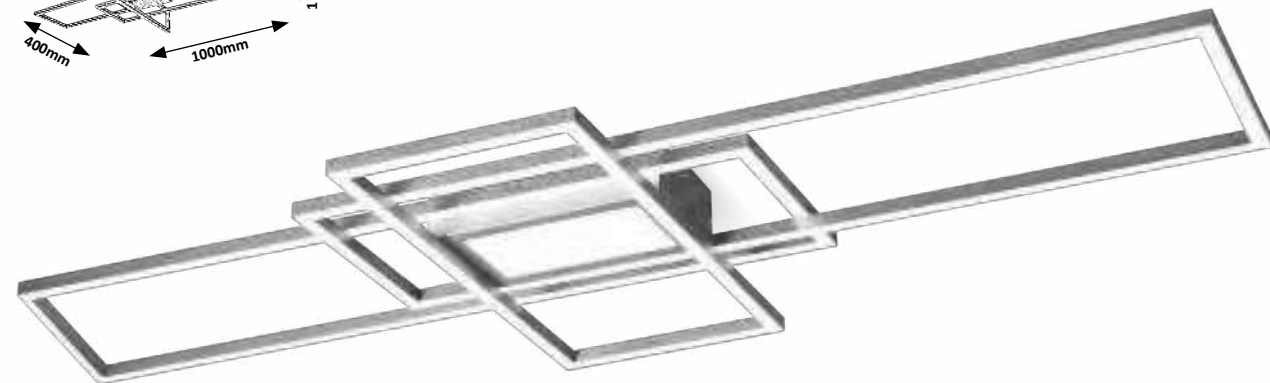

THABITA

5 YEARS GUARANTEE LED built-in G A ↑ G **NEW**

6867

6869