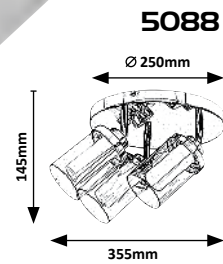

AVIVA

5087 **MG**

☒ G9 / 1x max. 28W
IP44 •
▲ 19850, ▣ 19851
chrome/opal glass/transparent

5 998250 350875

5088 **MG**

☒ G9 / 3x max. 28W
IP44
▲ 19850, ▣ 19851
chrome/opal glass/transparent

5 998250 350882