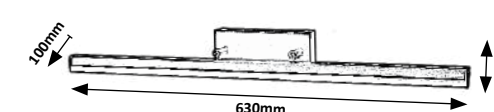

ANTONIA

5895 (M P)

LED / 24W
(2360lm, 4000K) incl.
IP44
chrome/white

5896 (M P)

LED / 24W
(2200lm, 4000K) incl.
IP44
chrome/white

EVAN

2166 (M P)

LED / 12W
(1300lm, 4000K) incl.
IP44
matte black/white

2167 (M P)

LED / 18W
(1850lm, 4000K) incl.
IP44
matte black/white

2168 (M P)

LED / 18W
(1750lm, 4000K) incl.
IP44
matte black/white