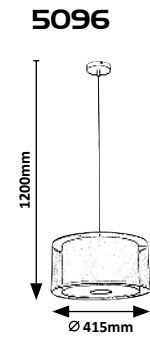

ANETA

ANETA

5093 (M) (T)
☒ E27 / G45 / 1x max. 40W
IP20 • 19856
black/beige

5094 (M) (T)
☒ E27 / 1x max. 40W
IP20 • 19857
black/beige

5095 (M) (T)
☒ E27 / 1x max. 40W
IP20 • 19858
black/beige

5096 (M) (T)
☒ E27 / G45 / 3x max. 40W
IP20 • 19859
black/beige

5097 (M) (T)
☒ E27 / G45 / 3x max. 40W
IP20 • 19859
black/beige