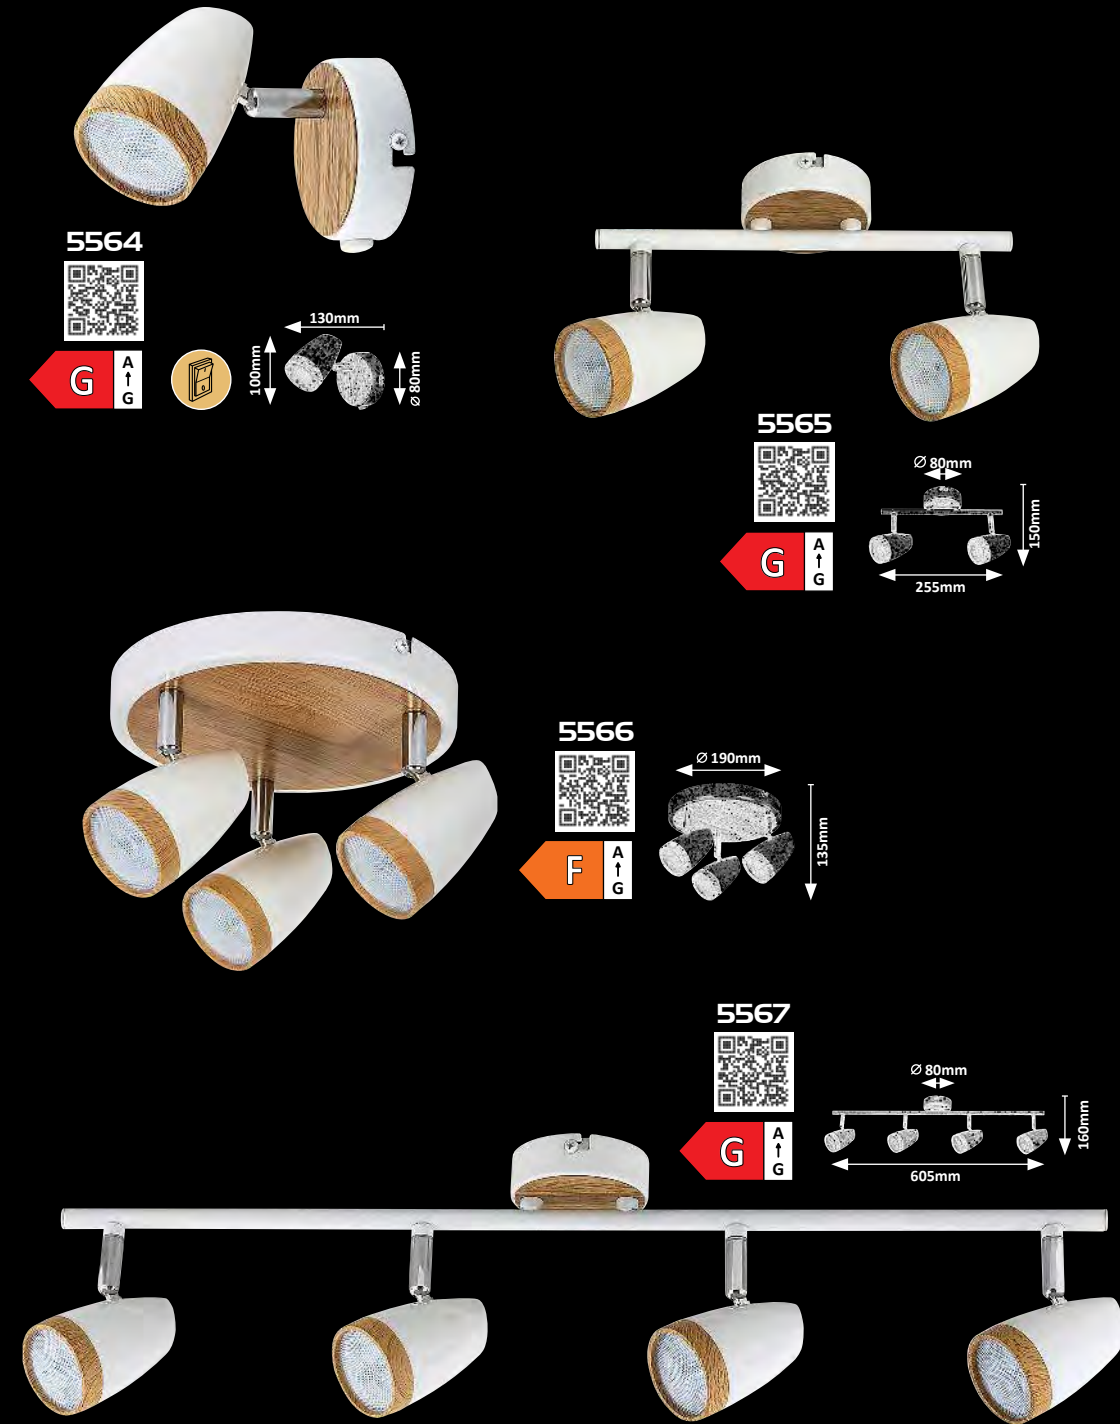

KAREN

5 YEARS WARRANTY LED built-in WARM White OTHERS / BEST MATCH 250, 283.