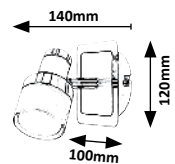

HAROLD

STEVE

5497

5498

5500

5499

5021 (M) (P)

LED / 5W
(400lm, 4000K) incl.
IP44
chrome/black/opal glass

5 998250 350219

5022 (M) (P)

LED / 10W
(800lm, 4000K) incl.
IP44
chrome/black/opal glass

5 998250 350226

5023 (M) (P)

LED / 15W
(1200lm, 4000K) incl.
IP44
chrome/black/opal glass

5 998250 350233

5024 (M) (P)

LED / 20W
(1600lm, 4000K) incl.
IP44
chrome/black/opal glass

5 998250 350240

5497 (M)

LED / 4,5W (430lm, 4000K) incl.
GU10 / 1x max. 15W
IP44 • 19601
chrome/white

5 998250 354972

5498 (M)

LED / 9W (860lm, 4000K) incl.
GU10 / 2x max. 15W
IP44 • 19601
chrome/white

5 998250 354989

5499 (M)

LED / 13,5W (1290lm, 4000K) incl.
GU10 / 3x max. 15W
IP44 • 19601
chrome/white

5 998250 354996

5500 (M)

LED / 18W (1720lm, 4000K) incl.
GU10 / 4x max. 15W
IP44 • 19601
chrome/white

5 998250 355009