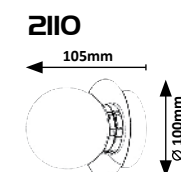

BEATA

5716 MP

LED / 5W
(465lm, 4000K) incl.
IP44
chrome/white

5 998250 357164

5717 MP

LED / 10W
(930lm, 4000K) incl.
IP44
chrome/white

5 998250 357171

5718 MP

LED / 15W
(1400lm, 4000K) incl.
IP44
chrome/white

5 998250 357188

BECCA

2110 MG

G9 / 1x max. 28W
IP44 • 19632
chrome/white

5 998250 321103

2111 MG

G9 / 2x max. 28W
IP44 • 19632
chrome/white

5 998250 321110

2112 MG

G9 / 3x max. 28W
IP44 • 19632
chrome/white

5 998250 321127

2113 MG

G9 / 3x max. 28W
IP44 • 19632
chrome/white

5 998250 321134