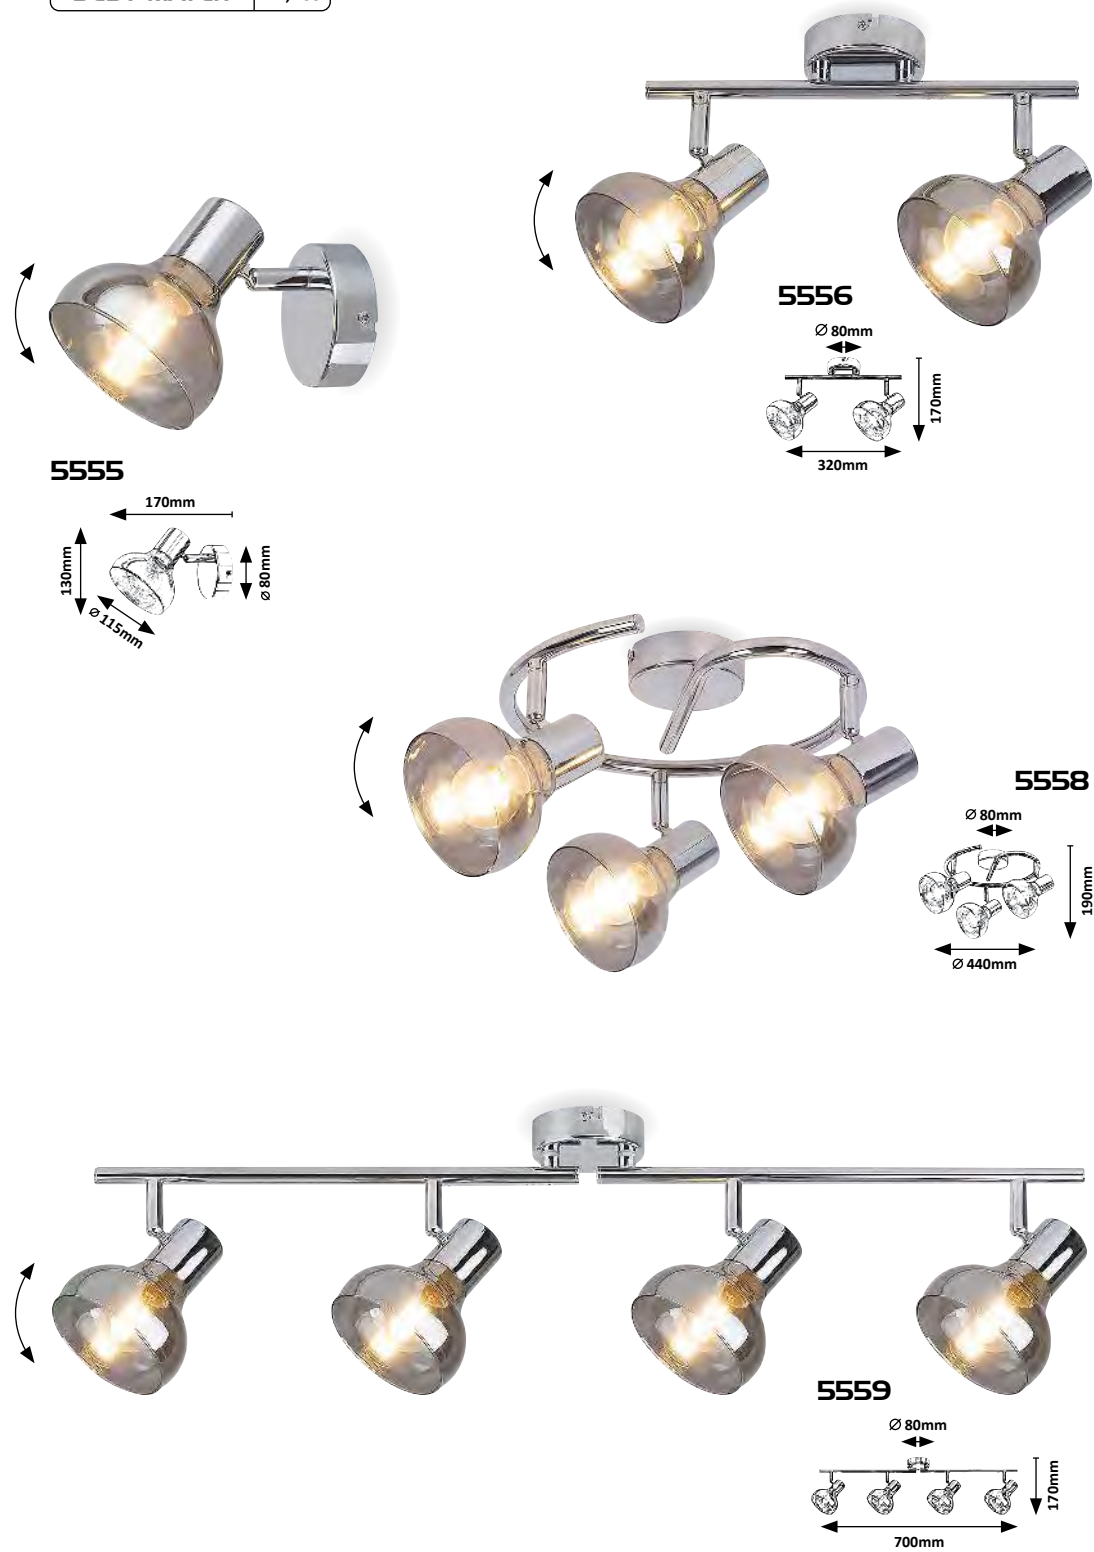

HOLLY

OTHERS / BEST MATCH 242, 258.