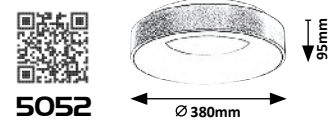

CARMELLA

5052 (M) (A)

LED / 30W
(1950lm, 4000K) incl.
IP20
gold/white

5053 (M) (A)

LED / 50W
(3400lm, 4000K) incl.
IP20
gold/white

5054 (M) (A)

LED / 50W
(3350lm, 4000K) incl.
IP20
gold/white

5055 (M) (A)

LED / 80W
(6335lm, 4000K) incl.
IP20
gold/white

5056 (M) (A)

LED / 30W
(1950lm, 4000K) incl.
IP20
gold/white

5057 (M) (A)

LED / 50W
(3889lm, 4000K) incl.
IP20
gold/white