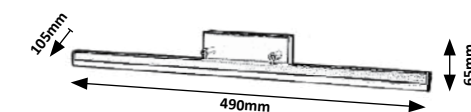

ANTONIA

5895 (M P)

LED / 24W
(2360lm, 4000K) incl.
IP44
chrome/white

5896 (M P)

LED / 24W
(2200lm, 4000K) incl.
IP44
chrome/white

EVAN

2166 (M P)

LED / 12W
(1300lm, 4000K) incl.
IP44
matte black/white

2167 (M P)

LED / 18W
(1850lm, 4000K) incl.
IP44
matte black/white

2168 (M P)

LED / 18W
(1750lm, 4000K) incl.
IP44
matte black/white