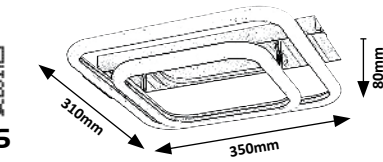

FANDRAL

5 YEARS GUARANTEE LED built-in NATURAL White F A ↑ G **NEW**

6996