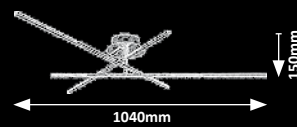

MEREDITH

2478

2479

2481

2478 (M) (P)

LED / 20W
(1440lm, 4000K) incl.
IP20
chrome/white

5 998250 324784

2479 (M) (P)

LED / 18W
(1440lm, 4000K) incl.
IP20
chrome/white

5 998250 324791

2481 (M) (P)

LED / 19,2W
(1550lm, 4000K) incl.
IP20
chrome/white

5 998250 324814

MEREDITH

2480

ULLA

2220

2480 (M) (P)

LED / 18W
(1500lm, 4000K) incl.
IP20
chrome/white

5 998250 324807

2220 (M) (P)

LED / 19,2W
(1550lm, 3000K) incl.
IP20
chrome/white

5 998250 322209