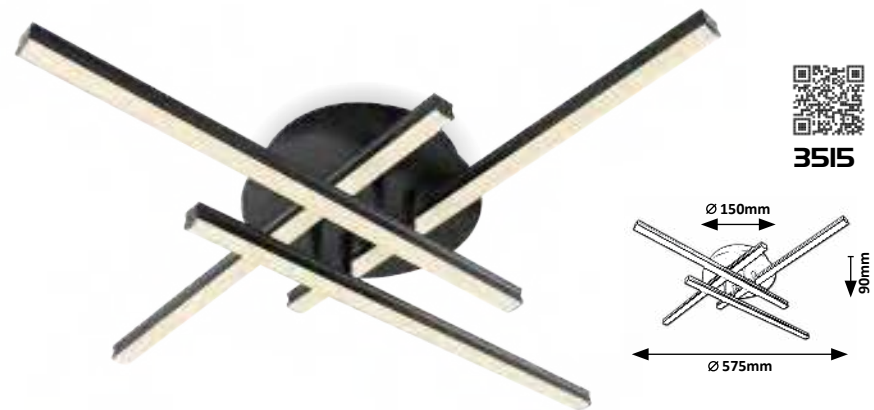

## SVETLANA

**3513** (M) (P)

LED / 16W  
(620lm, 3000K) incl.  
IP20  
matte black/white

**3514** (M) (P)

LED / 25W  
(950lm, 3000K) incl.  
IP20  
matte black/white

**3515** (M) (P)

LED / 28W  
(1150lm, 3000K) incl.  
IP20  
matte black/white