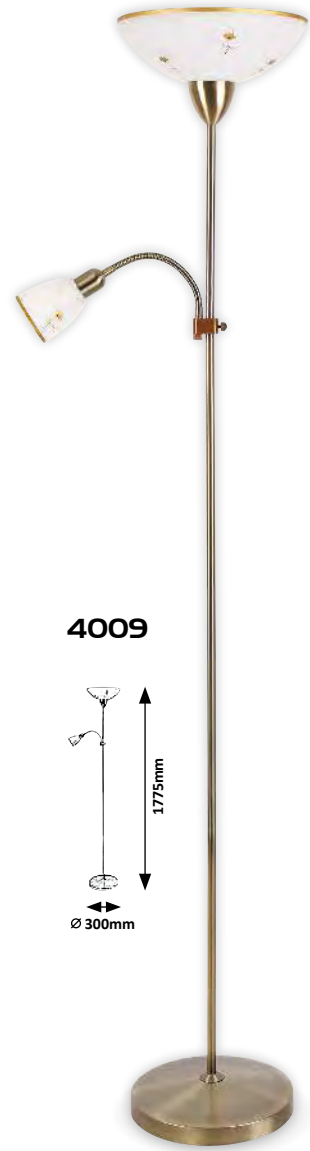

ART FLOWER

OTHERS / BEST MATCH 224-225.

4009