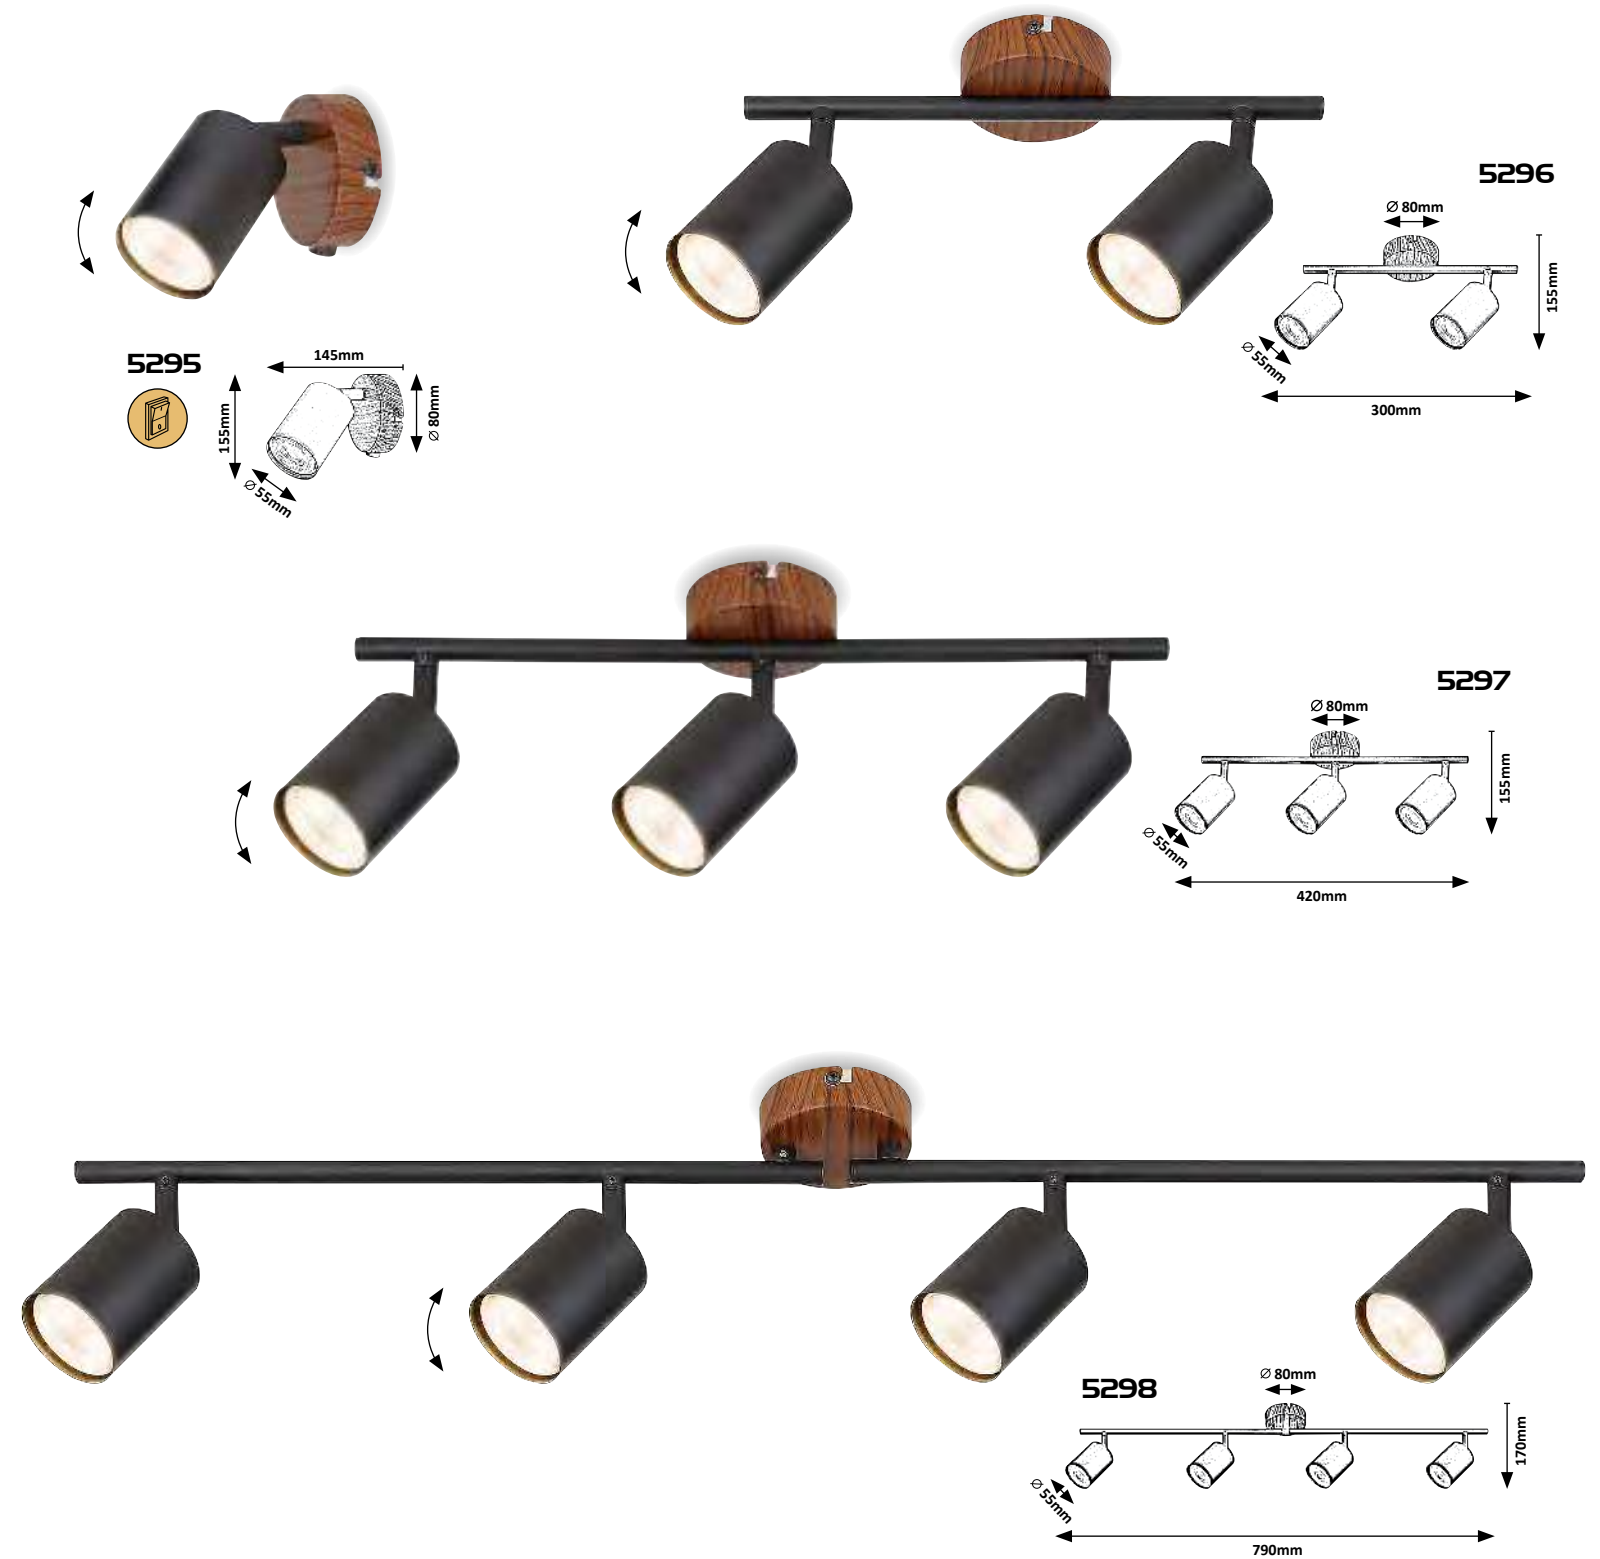

# EDMUND

**NEW**

**5295** (M)  
 ☒ GU10 / 1x max. 25W  
 IP20 • oak/black

**5296** (M)  
 ☒ GU10 / 2x max. 25W  
 IP20 oak/black

**5297** (M)  
 ☒ GU10 / 3x max. 25W  
 IP20 oak/black

**5298** (M)  
 ☒ GU10 / 4x max. 25W  
 IP20 oak/black