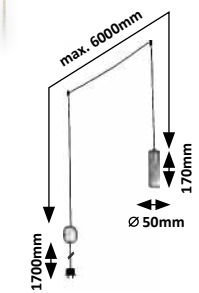

6559 (M) (A)

LED / 20W
(1250lm, 4000K) incl.
IP20
gold

6560 (M) (A)

LED / 4W
(248lm, 4000K) incl.
IP20 •
gold