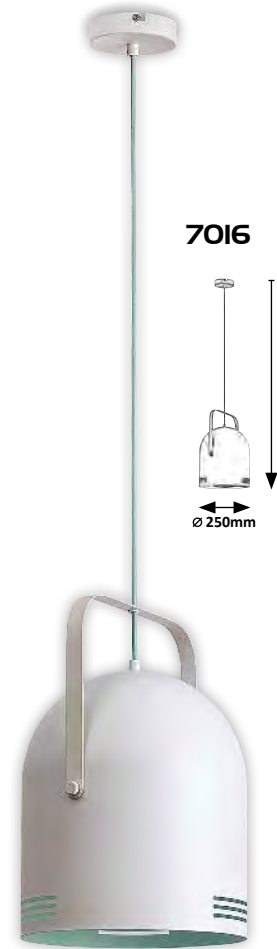

# MINUET

TEXTILE CABLE  
DESIGNED BY **rabalux**

**7012**

**7013**

**7014**

**7015**

**7016**

**7012**