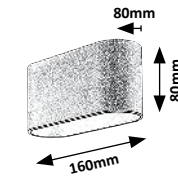

KAUNAS

- **7017** (M)
  ☒ G9 / 1x max. 10W
  IP20
  matte black
- **7018** (M)
  ☒ G9 / 1x max. 10W
  IP20
  matte white
- **7019** (M)
  ☒ G9 / 1x max. 10W
  IP20
  brushed aluminium
- **7020** (M)
  ☒ G9 / 1x max. 10W
  IP20
  matte black
- **7021** (M)
  ☒ G9 / 1x max. 10W
  IP20
  matte white
- **7022** (M)
  ☒ G9 / 1x max. 10W
  IP20
  brushed aluminium

KAUNAS

7024

NEVILLE

- **7023** (M)
  ☒ G9 / 1x max. 10W
  IP20
  matte black
- **7024** (M)
  ☒ G9 / 1x max. 10W
  IP20
  matte white
- **7025** (M)
  ☒ G9 / 1x max. 10W
  IP20
  brushed aluminium
- **I439** (M)
  ☒ LED / 4W
  (190lm, 3000K) incl.
  IP20
  matte white
- **I440** (M)
  ☒ LED / 4W
  (180lm, 3000K) incl.
  IP20
  brushed aluminium

7017, 7018, 7019