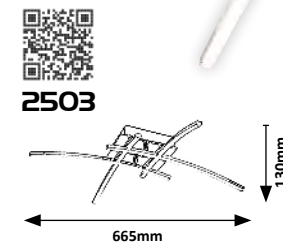

ALEXIS

2503 (M) (P)

LED / 24W
(1920lm, 4000K) incl.
IP20
chrome

2504 (M) (P)

LED / 21W
(1500lm, 4000K) incl.
IP20
chrome