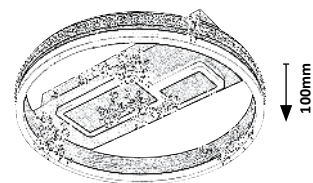

ROXANA

NEW

6830

Ø 400mm

100mm

6830 **MA**

LED / 50W
(2450lm, 4000K) incl.
IP20
silver/white

5 998250 368306

AVALON

NEW

2229

Ø 190mm

130mm

650mm

2230

Ø 220mm

130mm

600mm

2229 **MA**

LED / 50W
(3150lm, 4000K) incl.
IP20
brushed aluminium/white

5 998250 322292

2230 **MA**

LED / 75W
(4730lm, 4000K) incl.
IP20
brushed aluminium/white

5 998250 322308