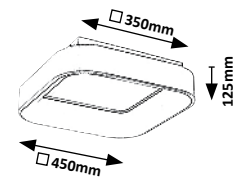

3926, 3928

ADELINE

5 YEARS GUARANTEE
LED built-in
G A ↑ G
OTHERS / BEST MATCH
66-67.

3926

3928

NATURAL White

2507

2508

2507 **M P**

LED / 26W
(1500lm, 4000K) incl.
IP20
matte white

2508 **M P**

LED / 36W
(2100lm, 4000K) incl.
IP20
matte white

5 998250 325088

3926 **M A**

LED / 28W
(1800lm, 3000K-6000K) incl.
IP20 • 532
grey/white

5 998250 339269

3928 **M A**

LED / 24W
(1500lm, 3000K-6000K) incl.
IP20 • 532
grey/white

5 998250 339283