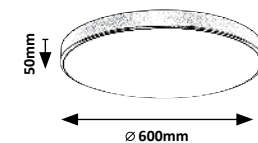

3315 M P

LED / 36W  
(2600lm, 4000K) incl.  
IP20 • 19945  
silver/white

5 998250 333151

TESIA

5 YEARS GUARANTEE LED built-in CCT CCT dimmer remote G A ↑ G NEW

3316

3317

3316 M P