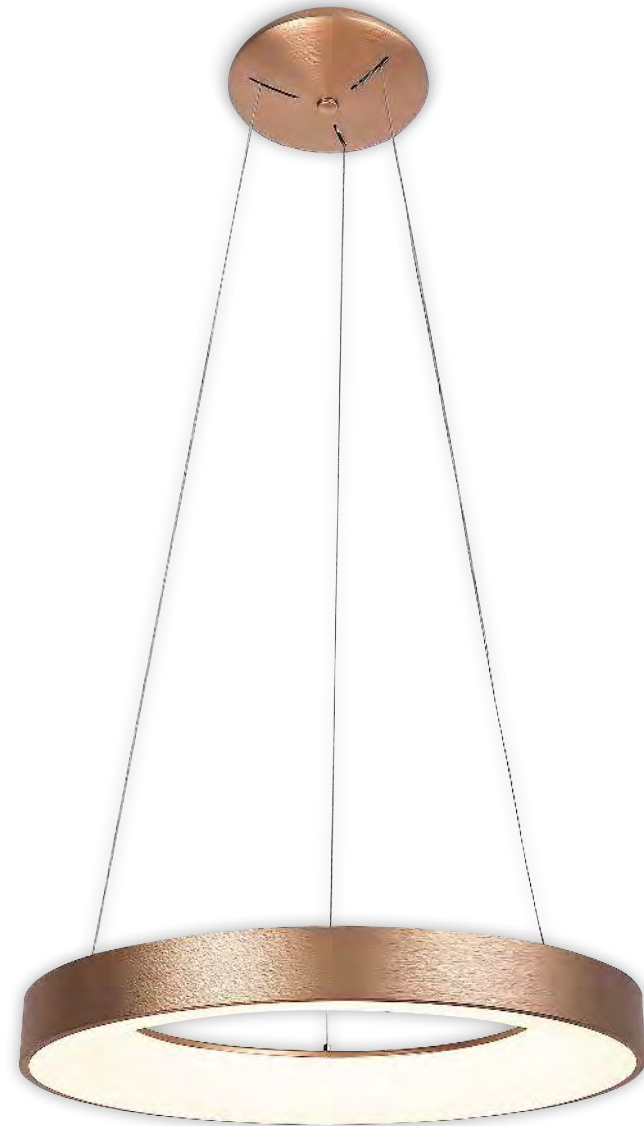

# CARMELLA

**5052** (M) (A)

LED / 30W  
(1950lm, 4000K) incl.  
IP20  
gold/white

**5053** (M) (A)

LED / 50W  
(3400lm, 4000K) incl.  
IP20  
gold/white

**5054** (M) (A)

LED / 50W  
(3350lm, 4000K) incl.  
IP20  
gold/white