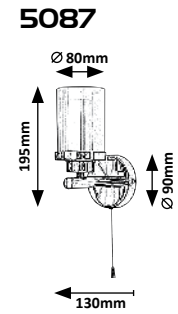

AVIVA

5087 **MG**

☒ G9 / 1x max. 28W
IP44 •
▲ 19850, ▣ 19851
chrome/opal glass/transparent

5 998250 350875

5088 **MG**

☒ G9 / 3x max. 28W
IP44
▲ 19850, ▣ 19851
chrome/opal glass/transparent

5 998250 350882