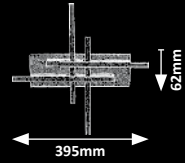

MEREDITH

2478

2479

2481

2478 (M) (P)

LED / 20W
(1440lm, 4000K) incl.
IP20
chrome/white

5 998250 324784

2479 (M) (P)

LED / 18W
(1440lm, 4000K) incl.
IP20
chrome/white

5 998250 324791

2481 (M) (P)

LED / 19,2W
(1550lm, 4000K) incl.
IP20
chrome/white

5 998250 324814

MEREDITH

2480

ULLA

2220

2480 (M) (P)

LED / 18W
(1500lm, 4000K) incl.
IP20
chrome/white

5 998250 324807

2220 (M) (P)

LED / 19,2W
(1550lm, 3000K) incl.
IP20
chrome/white

5 998250 322209