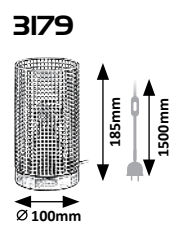

BOOGIE

TEXTILE CABLE OTHERS / BEST MATCH 102-103.