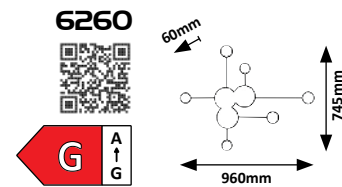

AMADEO

SOLOMON

6258 (M) (P)

LED / 7W
(500lm, 4000K) incl.
IP20
black

6259 (M) (P)

LED / 10,5W
(750lm, 4000K) incl.
IP20
black

6260 (M) (P)

LED / 21W
(1500lm, 4000K) incl.
IP20
black

6355 (M) (A)

LED / 30W
(2400lm, 4000K) incl.
IP20
matte black