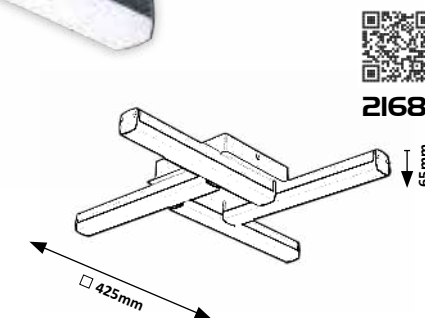

ANTONIA

5895 (M P)

LED / 24W
(2360lm, 4000K) incl.
IP44
chrome/white

5896 (M P)

LED / 24W
(2200lm, 4000K) incl.
IP44
chrome/white

EVAN

2166 (M P)

LED / 12W
(1300lm, 4000K) incl.
IP44
matte black/white

2167 (M P)

LED / 18W
(1850lm, 4000K) incl.
IP44
matte black/white

2168 (M P)

LED / 18W
(1750lm, 4000K) incl.
IP44
matte black/white