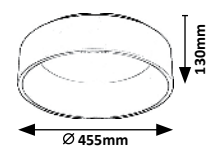

# ADELINE

5 YEARS GUARANTEE  
 LED built-in  
**G** A ↑ G  
 OTHERS / BEST MATCH  
 66-67.

3926

3928

NATURAL White

2507

2508

2507 **M P**