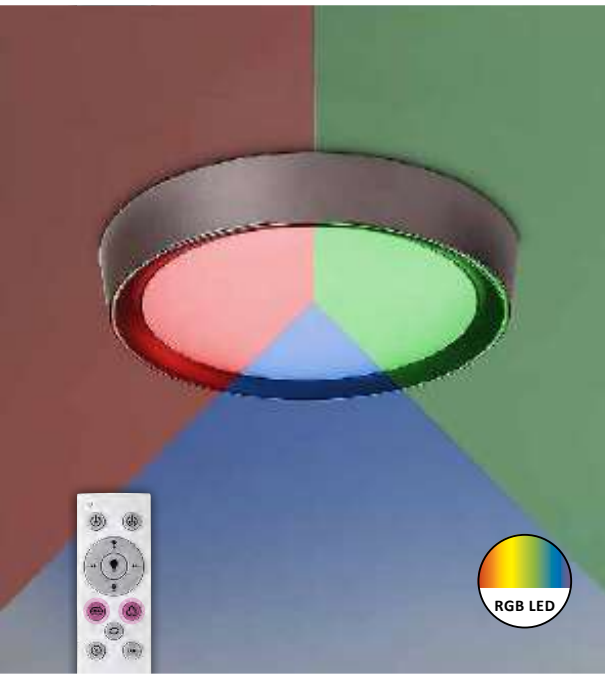

2987

3283

MOKKA

FOSTER

2987 (M A)

LED / 24W
(2000lm, 3000K-6000K) incl.
IP20 • 19642 • 519
brown/white

5 998250 329871

3283 (M P)

LED / 28W
(1300lm, 2700K-5000K) incl.
IP20 • 543 • 1-5m, 120°
black/white

5 998250 332833

CEILO

3082

3083

3082 (M P)

LED / 38W
(3200lm, 3000K-6500K) incl.
IP20 • 502
black/white

3083 (M P)

LED / 38W
(3200lm, 3000K-6500K) incl.
IP20 • 502
white

5 998250 330839

BACKLIGHT effect 3082, 3083