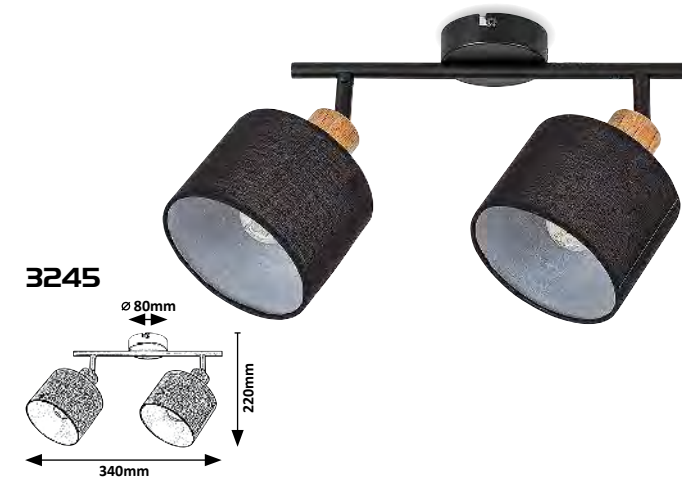

MIGUEL

WOOD **NEW**

3244

3245

3246

3247

3244 MWT

☒ E14 / 1x max. 40W
IP20 • 19997 •
oak/black

5 998250 332444

3245 MWT

☒ E14 / 2x max. 40W
IP20 • 19997
oak/black

5 998250 332451

3246 MWT

☒ E14 / 3x max. 40W
IP20 • 19997
oak/black

5 998250 332468

3247 MWT

☒ E27 / 1x max. 40W
IP20 • 19998
oak/black

5 998250 332475