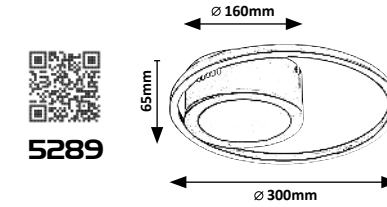

SIRIUS

5 YEARS GUARANTEE LED built-in NATURAL White G A ↑ G NEW

5289