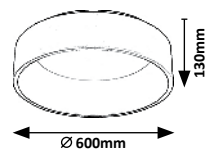

# ADELINE

5 YEARS GUARANTEE  
 LED built-in  
**G** A ↑ G  
 OTHERS / BEST MATCH  
 66-67.

3926

3928

NATURAL White

2507

2508

2507 **M P**