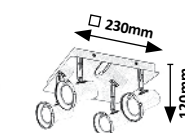

HAROLD

STEVE

5497

5498

5500

5499

5021 (M) (P)

LED / 5W
(400lm, 4000K) incl.
IP44
chrome/black/opal glass

5 998250 350219

5022 (M) (P)

LED / 10W
(800lm, 4000K) incl.
IP44
chrome/black/opal glass

5 998250 350226

5023 (M) (P)

LED / 15W
(1200lm, 4000K) incl.
IP44
chrome/black/opal glass

5 998250 350233

5024 (M) (P)

LED / 20W
(1600lm, 4000K) incl.
IP44
chrome/black/opal glass

5 998250 350240

5497 (M)

LED / 4,5W (430lm, 4000K) incl.
GU10 / 1x max. 15W
IP44 • 19601
chrome/white

5 998250 354972

5498 (M)

LED / 9W (860lm, 4000K) incl.
GU10 / 2x max. 15W
IP44 • 19601
chrome/white

5 998250 354989

5499 (M)

LED / 13,5W (1290lm, 4000K) incl.
GU10 / 3x max. 15W
IP44 • 19601
chrome/white

5 998250 354996

5500 (M)

LED / 18W (1720lm, 4000K) incl.
GU10 / 4x max. 15W
IP44 • 19601
chrome/white

5 998250 355009