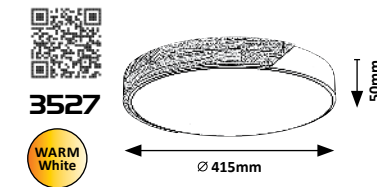

MAPLE

5 YEARS GUARANTEE LED built-in WOOD G A+ G NEW