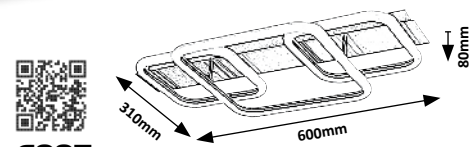

THABITA

5 YEARS GUARANTEE LED built-in G A ↑ G **NEW**

6867

6869

6868

FANDRAL

5 YEARS GUARANTEE LED built-in NATURAL White F A ↑ G **NEW**

6996

6997

6867 (M) (P)

LED / 35W
(2500lm, 4000K) incl.
IP20
satin chrome/white

5 998250 368672

6868 (M) (P)

LED / 38W
(2250lm, 4000K) incl.
IP20
matte black/white

5 998250 368689

6869 (M) (P)

LED / 54W
(4200lm, 3000K-6500K) incl.
IP20 • 566
satin chrome/white

5 998250 368696

6996 (M) (P)

LED / 33W
(2870lm, 4000K) incl.
IP20
satin chrome/white

5 998250 369969

6997 (M) (P)

LED / 42W
(3800lm, 4000K) incl.
IP20
satin chrome/white