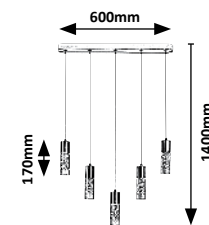

FLORESTA

6559

6560

6559 (M) (A)

LED / 20W
(1250lm, 4000K) incl.
IP20
gold

6560 (M) (A)

LED / 4W
(248lm, 4000K) incl.
IP20 •
gold