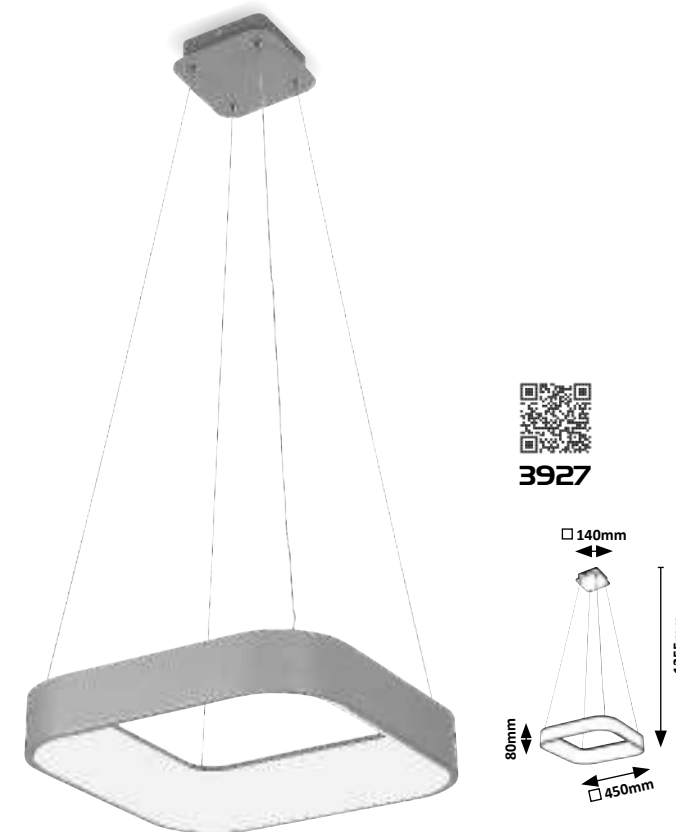

ADELINE

3926 (M) (A)

LED / 28W
(1800lm, 3000K-6000K) incl.
IP20 • 532
grey/white

3927 (M) (A)

LED / 28W
(1800lm, 3000K-6000K) incl.
IP20 • 532
grey/white

3928 (M) (A)

LED / 24W
(1500lm, 3000K-6000K) incl.
IP20 • 532
grey/white

3929 (M) (A)

LED / 24W
(1500lm, 3000K-6000K) incl.
IP20 • 532
grey/white