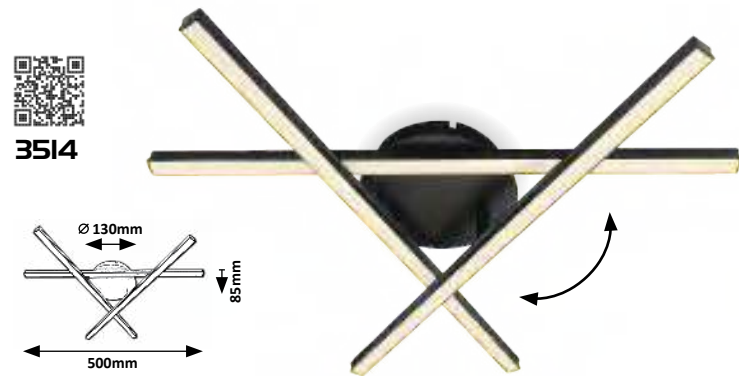

## SVETLANA

**3513** (M) (P)

LED / 16W  
(620lm, 3000K) incl.  
IP20  
matte black/white

**3514** (M) (P)

LED / 25W  
(950lm, 3000K) incl.  
IP20  
matte black/white

**3515** (M) (P)

LED / 28W  
(1150lm, 3000K) incl.  
IP20  
matte black/white