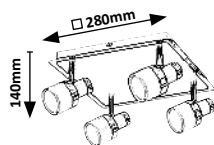

HAROLD

STEVE

5497

5498

5500

5499

5021 (M) (P)

LED / 5W
(400lm, 4000K) incl.
IP44
chrome/black/opal glass

5 998250 350219

5022 (M) (P)

LED / 10W
(800lm, 4000K) incl.
IP44
chrome/black/opal glass

5 998250 350226

5023 (M) (P)

LED / 15W
(1200lm, 4000K) incl.
IP44
chrome/black/opal glass

5 998250 350233

5024 (M) (P)

LED / 20W
(1600lm, 4000K) incl.
IP44
chrome/black/opal glass

5 998250 350240

5497 (M)

LED / 4,5W (430lm, 4000K) incl.
GU10 / 1x max. 15W
IP44 • 19601
chrome/white

5 998250 354972

5498 (M)

LED / 9W (860lm, 4000K) incl.
GU10 / 2x max. 15W
IP44 • 19601
chrome/white

5 998250 354989

5499 (M)

LED / 13,5W (1290lm, 4000K) incl.
GU10 / 3x max. 15W
IP44 • 19601
chrome/white

5 998250 354996

5500 (M)

LED / 18W (1720lm, 4000K) incl.
GU10 / 4x max. 15W
IP44 • 19601
chrome/white

5 998250 355009