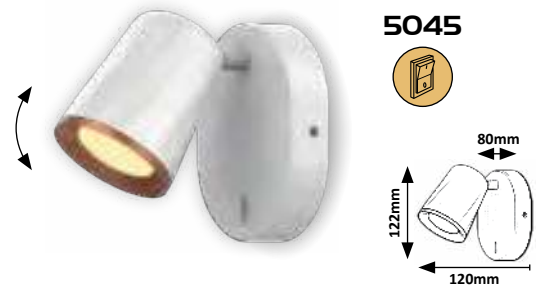

ELSA

2713 (M) (P)
LED / 6W
(420lm, 4000K) incl.
IP20
matte white

2714 (M) (P)
LED / 18W
(1260lm, 4000K) incl.
IP20
matte white

2715 (M) (P)
LED / 42W
(2940lm, 4000K) incl.
IP20
matte white

SOLANGE

5045 (M)
LED / 6W
(380lm, 3000K) incl.
IP20 • LED
white/gold

5046 (M)
LED / 12W
(760lm, 3000K) incl.
IP20
white/gold

5047 (M)
LED / 18W
(1140lm, 3000K) incl.
IP20
white/gold

5048 (M)
LED / 24W
(1520lm, 3000K) incl.
IP20
white/gold