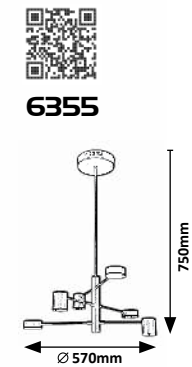

SOLOMON

6258 (M) (P)

LED / 7W
(500lm, 4000K) incl.
IP20
black

6259 (M) (P)

LED / 10,5W
(750lm, 4000K) incl.
IP20
black

6260 (M) (P)

LED / 21W
(1500lm, 4000K) incl.
IP20
black

6355 (M) (A)

LED / 30W
(2400lm, 4000K) incl.
IP20
matte black