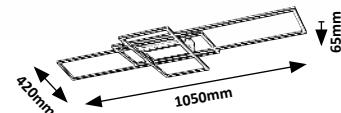

# THABITA

5 YEARS GUARANTEE LED built-in G A ↑ G **NEW**

6867

6869

6868