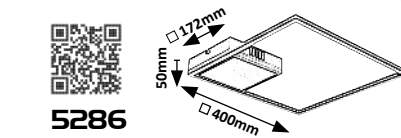

SIRIUS

5 YEARS GUARANTEE LED built-in NATURAL White G A ↑ G NEW

5285

5286

5287

5288

5285 (M) (P)

LED / 30W
(1900lm, 4000K) incl.
IP20
chrome/white

5 998250 352855

5286 (M) (P)

LED / 30W
(1900lm, 4000K) incl.
IP20
matte black/white

5 998250 352862

5287 (M) (P)

LED / 40W
(2390lm, 4000K) incl.
IP20
chrome/white

5 998250 352879

5288 (M) (P)

LED / 40W
(2390lm, 4000K) incl.
IP20
matte black/white

5 998250 352886

SIRIUS

5 YEARS GUARANTEE LED built-in NATURAL White G A ↑ G NEW

5289

5290

5289 (M) (P)

LED / 20W
(1200lm, 4000K) incl.
IP20
chrome/white

5 998250 352893

5290 (M) (P)

LED / 30W
(1850lm, 4000K) incl.
IP20
chrome/white

5 998250 352909