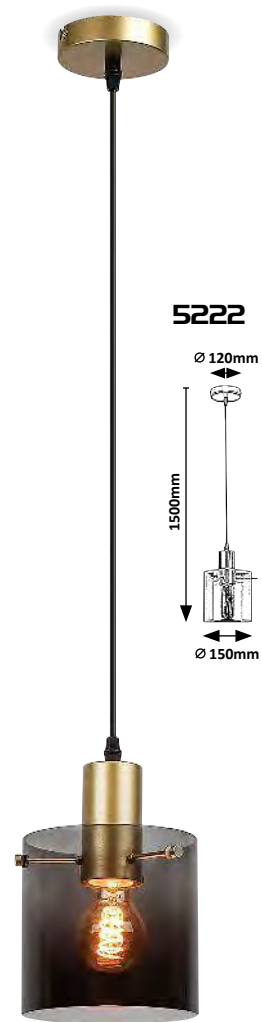

DONATI

OTHERS / BEST MATCH 14-15.

5222

Ø 120mm
1500mm
Ø 150mm