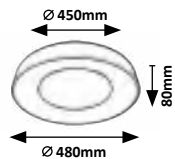

3082, 3083

BACKLIGHT effect

CEILO

3082

3083

3082 (M P)

LED / 38W
(3200lm, 3000K-6500K) incl.
IP20 • 502
black/white

3083 (M P)

LED / 38W
(3200lm, 3000K-6500K) incl.
IP20 • 502
white

ATHOS

6679

6679

6679 (M P)

LED / 84W
(4854lm, 4000K) incl.
IP20
grey/white

OTHELLO

6299

6299 (M SI)

LED / 36W
(1800lm, 3000K-6000K) incl.
IP20 • 525
grey/white