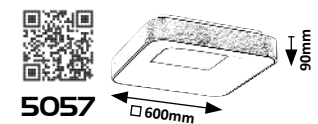

CARMELLA

5052 (M) (A)

LED / 30W
(1950lm, 4000K) incl.
IP20
gold/white

5 998250 350523

5053 (M) (A)

LED / 50W
(3400lm, 4000K) incl.
IP20
gold/white

5 998250 350530

5056 (M) (A)

LED / 30W
(1950lm, 4000K) incl.
IP20
gold/white

5 998250 350561

5057 (M) (A)

LED / 50W
(3889lm, 4000K) incl.
IP20
gold/white

5 998250 350578

JASNA

DAFINA

5196 (M) (G)

LED / 24W
(1920lm, 2700K) incl.
IP20 • 19861
antique bronze/white

5 998250 351964

4000 (M) (P)

LED / 24W
(1600lm, 3000K) incl.
IP20
gold/white

5 998250 340005