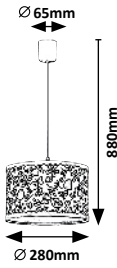

HANKA

3079

3080

3416

3417

3079 P

⊠ E27 / 1x max. 40W
IP20
white/multicolour

5 998250 330792

3080 P

⊠ E27 / 1x max. 40W
IP20
white/multicolour

5 998250 330808

3416 M P

⊠ LED / 24W
(1560lm, 3000K) incl.
IP20 • 19810
white/multicolour

5 998250 334165

3417 M P

⊠ LED / 24W
(1560lm, 3000K) incl.
IP20 • 19811
white/multicolour

5 998250 334172