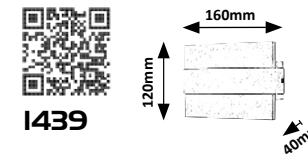

KAUNAS

- **7017** (M)
  ☒ G9 / 1x max. 10W
  IP20
  matte black
- **7018** (M)
  ☒ G9 / 1x max. 10W
  IP20
  matte white
- **7019** (M)
  ☒ G9 / 1x max. 10W
  IP20
  brushed aluminium
- **7020** (M)
  ☒ G9 / 1x max. 10W
  IP20
  matte black
- **7021** (M)
  ☒ G9 / 1x max. 10W
  IP20
  matte white
- **7022** (M)
  ☒ G9 / 1x max. 10W
  IP20
  brushed aluminium

KAUNAS

NEVILLE

I439

- **7023** (M)
  ☒ G9 / 1x max. 10W
  IP20
  matte black
- **7024** (M)
  ☒ G9 / 1x max. 10W
  IP20
  matte white
- **7025** (M)
  ☒ G9 / 1x max. 10W
  IP20
  brushed aluminium
- **I439** (M)
  ☒ LED / 4W
  (190lm, 3000K) incl.
  IP20
  matte white
- **I440** (M)
  ☒ LED / 4W
  (180lm, 3000K) incl.
  IP20
  brushed aluminium

7017, 7018, 7019