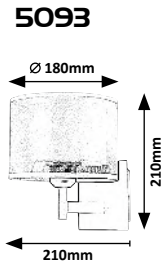

ANETA

ANETA

5093 (M) (T)
☒ E27 / G45 / 1x max. 40W
IP20 • 19856
black/beige

5094 (M) (T)
☒ E27 / 1x max. 40W
IP20 • 19857
black/beige

5095 (M) (T)
☒ E27 / 1x max. 40W
IP20 • 19858
black/beige

5096 (M) (T)
☒ E27 / G45 / 3x max. 40W
IP20 • 19859
black/beige

5097 (M) (T)
☒ E27 / G45 / 3x max. 40W
IP20 • 19859
black/beige