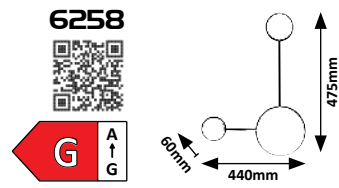

AMADEO

SOLOMON

6258 (M) (P)

LED / 7W
(500lm, 4000K) incl.
IP20
black

6259 (M) (P)

LED / 10,5W
(750lm, 4000K) incl.
IP20
black

6260 (M) (P)

LED / 21W
(1500lm, 4000K) incl.
IP20
black

6355 (M) (A)

LED / 30W
(2400lm, 4000K) incl.
IP20
matte black