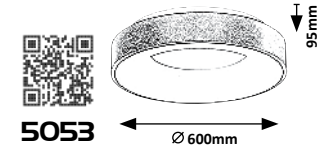

## CARMELLA

**5052** (M) (A)

LED / 30W  
(1950lm, 4000K) incl.  
IP20  
gold/white

5 998250 350523

**5053** (M) (A)

LED / 50W  
(3400lm, 4000K) incl.  
IP20  
gold/white

5 998250 350530

**5056** (M) (A)