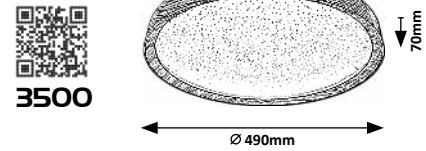

SHERWOOD

5 YEARS GUARANTEE LED built-in CCT dimmer remote control G A+ G NEW