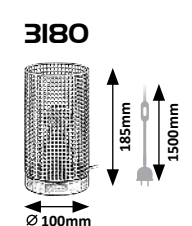

BOOGIE

TEXTILE CABLE OTHERS / BEST MATCH 102-103.