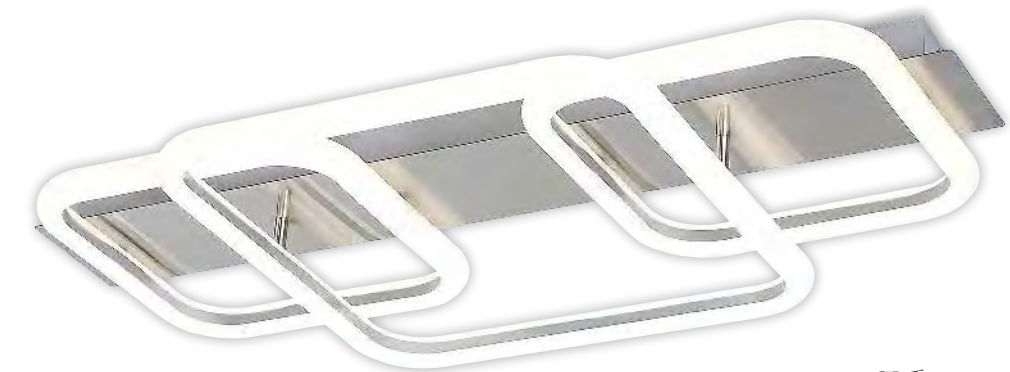

THABITA

5 YEARS GUARANTEE LED built-in G A ↑ G **NEW**

6867

6869

6868

FANDRAL

5 YEARS GUARANTEE LED built-in NATURAL White F A ↑ G **NEW**

6996

6997

6867 (M) (P)

LED / 35W
(2500lm, 4000K) incl.
IP20
satin chrome/white

5 998250 368672

6868 (M) (P)

LED / 38W
(2250lm, 4000K) incl.
IP20
matte black/white

5 998250 368689

6869 (M) (P)

LED / 54W
(4200lm, 3000K-6500K) incl.
IP20 • 566
satin chrome/white

5 998250 368696

6996 (M) (P)

LED / 33W
(2870lm, 4000K) incl.
IP20
satin chrome/white

5 998250 369969

6997 (M) (P)

LED / 42W
(3800lm, 4000K) incl.
IP20
satin chrome/white