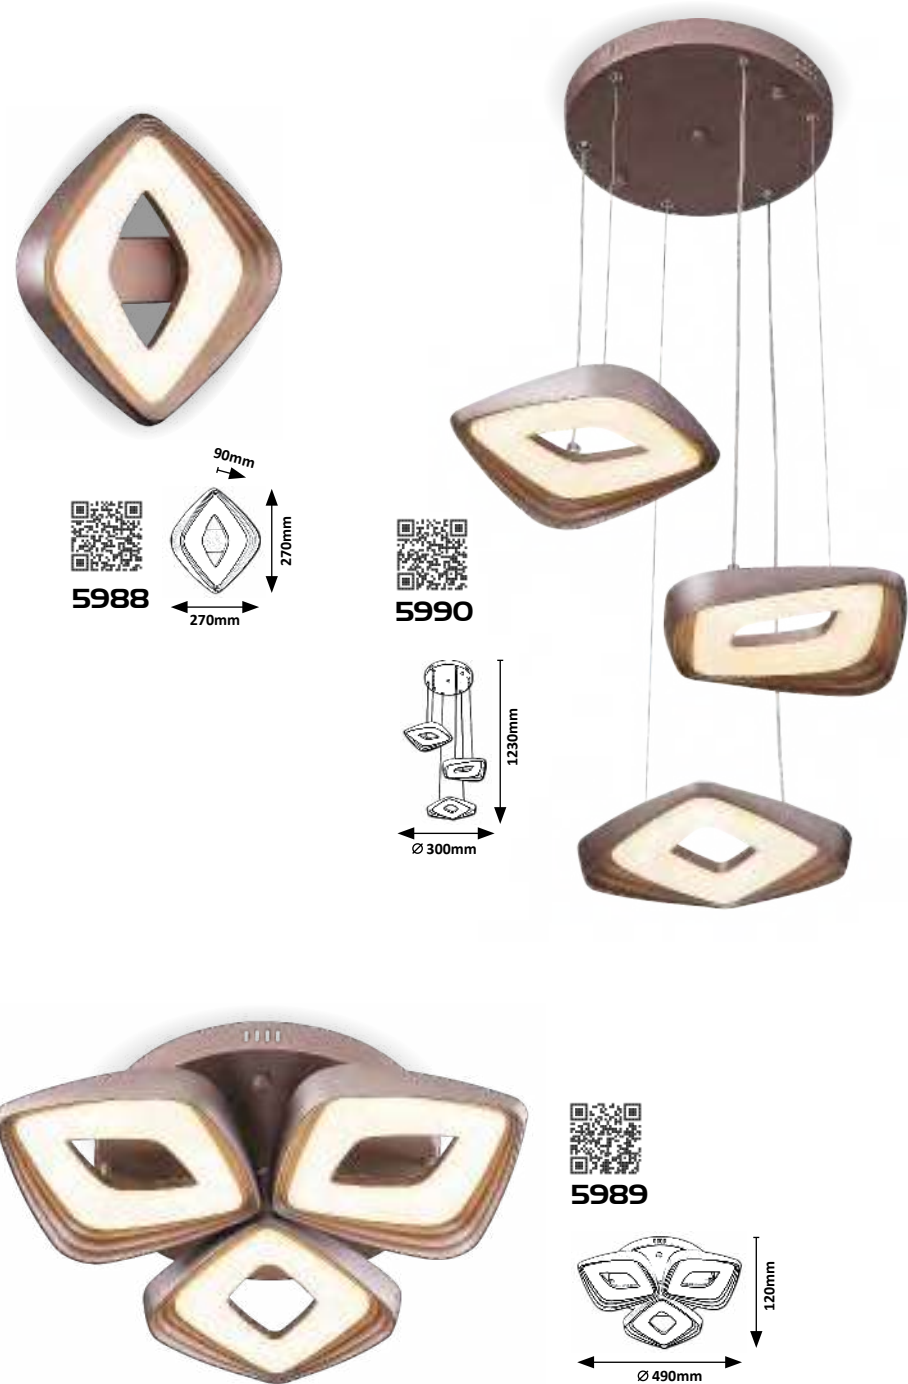

DARIA

5988 (M) (P)

LED / 12W
(765lm, 3000K) incl.
IP20
gold

5 998250 359885

5989 (M) (P)

LED / 36W
(2265lm, 3000K) incl.
IP20
gold

5 998250 359892

5990 (M) (P)

LED / 36W
(2265lm, 3000K) incl.
IP20
gold

5 998250 359908

ANAIS

5469 (M) (P)

LED / 4,8W
(200lm, 4000K) incl.
IP20 •
silver

5 998250 354699

5470 (M) (P)

LED / 4,8W
(200lm, 4000K) incl.
IP20 •
gold

5 998250 354705