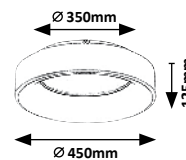

3926, 3928

ADELINE

5 YEARS GUARANTEE
LED built-in
G A ↑ G
OTHERS / BEST MATCH
66-67.

3926

3928

NATURAL White

2507

2508

2507 **M P**

LED / 26W
(1500lm, 4000K) incl.
IP20
matte white

2508 **M P**

LED / 36W
(2100lm, 4000K) incl.
IP20
matte white

5 998250 325088

3926 **M A**

LED / 28W
(1800lm, 3000K-6000K) incl.
IP20 • 532
grey/white

5 998250 339269

3928 **M A**

LED / 24W
(1500lm, 3000K-6000K) incl.
IP20 • 532
grey/white

5 998250 339283