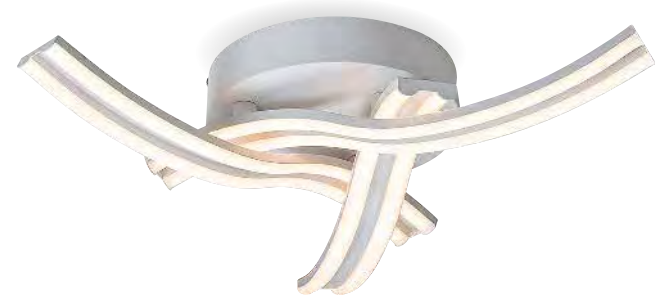

TULIO

5889

Ø 550mm

5890

Ø 550mm

5891

Ø 550mm

1500mm

5889 (M P)

LED / 40W
(2400lm, 3000K) incl.
IP20
white

5 998250 358895

5890 (M P)

LED / 60W
(4000lm, 3000K) incl.
IP20
white

5 998250 358901

5891 (M P)

LED / 60W
(3600lm, 3000K) incl.
IP20
white

5 998250 358918