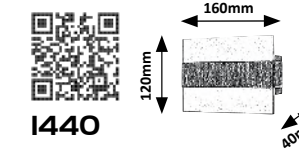

KAUNAS

- **7017** (M)
  ☒ G9 / 1x max. 10W
  IP20
  matte black
- **7018** (M)
  ☒ G9 / 1x max. 10W
  IP20
  matte white
- **7019** (M)
  ☒ G9 / 1x max. 10W
  IP20
  brushed aluminium
- **7020** (M)
  ☒ G9 / 1x max. 10W
  IP20
  matte black
- **7021** (M)
  ☒ G9 / 1x max. 10W
  IP20
  matte white
- **7022** (M)
  ☒ G9 / 1x max. 10W
  IP20
  brushed aluminium

KAUNAS

NEVILLE

I440

- **7023** (M)
  ☒ G9 / 1x max. 10W
  IP20
  matte black
- **7024** (M)
  ☒ G9 / 1x max. 10W
  IP20
  matte white
- **7025** (M)
  ☒ G9 / 1x max. 10W
  IP20
  brushed aluminium
- **I439** (M)
  ☒ LED / 4W
  (190lm, 3000K) incl.
  IP20
  matte white
- **I440** (M)
  ☒ LED / 4W
  (180lm, 3000K) incl.
  IP20
  brushed aluminium

7017, 7018, 7019