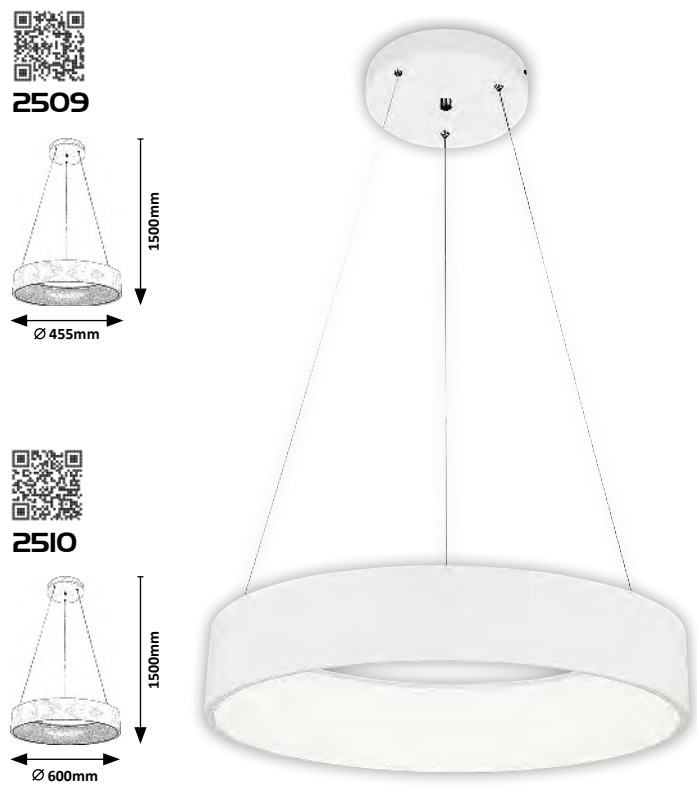

# CARMELLA

**5052** (M) (A)

LED / 30W  
(1950lm, 4000K) incl.  
IP20  
gold/white

**5053** (M) (A)

LED / 50W  
(3400lm, 4000K) incl.  
IP20  
gold/white

**5054** (M) (A)

LED / 50W  
(3350lm, 4000K) incl.  
IP20  
gold/white

**5055** (M) (A)

LED / 80W  
(6335lm, 4000K) incl.  
IP20  
gold/white

**5056** (M) (A)

LED / 30W  
(1950lm, 4000K) incl.  
IP20  
gold/white

**5057** (M) (A)

LED / 50W  
(3889lm, 4000K) incl.  
IP20  
gold/white

## ADELINE

**2507** (M) (P)

LED / 26W  
(1500lm, 4000K) incl.  
IP20  
matte white

**2508** (M) (P)

LED / 36W  
(2100lm, 4000K) incl.  
IP20  
matte white

**2509** (M) (P)

LED / 26W  
(1500lm, 4000K) incl.  
IP20  
matte white