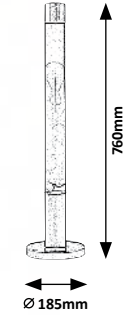

6949

CARNIVAL

6949

MARSHAL

4109

4110

LOLLIPOP 2

4106

4108

DOVCE

4111

4112

6949 P

LED / 5W incl.
DC 5V
IP20 • •
black/transparent

5 998250 369495

4109 P G

25W incl.
E14 / S35 / 1x max. 25W
IP20 • •
silver/red/yellow

5 998250 341095

4110 P G

25W incl.
E14 / S35 / 1x max. 25W
IP20 • •
silver/transparent/orange

5 998250 341101

4106 M G

25W incl.
E14 / G45 / 1x max. 25W
IP20 • •
silver/orange/purple

5 998250 341064

4108 M G

25W incl.
E14 / G45 / 1x max. 25W
IP20 • •
silver/transparent/rose

5 998250 341088

4111 M G

40W incl.
E14 / R50 / 1x max. 40W
IP20 • •
silver/red/yellow

5 998250 341118

4112 M G

40W incl.
E14 / R50 / 1x max. 40W
IP20 • •
silver/orange/purple

5 998250 341125