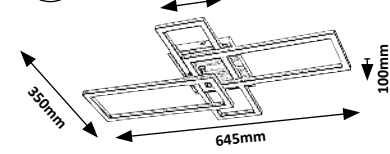

ASHTON

5 YEARS GUARANTEE LED built-in G A G NEW

6589

6590

6814

6589 (M) (P)

LED / 24W
(1600lm, 3000K) incl.
IP20
beech/matte black/white

5 998250 365893

6590 (M) (P)

LED / 24W
(1870lm, 4000K) incl.
IP20
beech/satin chrome/white

5 998250 365909

6814 (M) (P)

LED / 35W
(1800lm, 3000K) incl.
IP20
beech/matte black/white

5 998250 368146