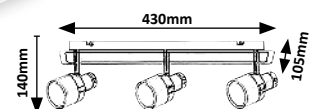

HAROLD

STEVE

5497

5498

5500

5499

5021 (M) (P)

LED / 5W
(400lm, 4000K) incl.
IP44
chrome/black/opal glass

5 998250 350219

5022 (M) (P)

LED / 10W
(800lm, 4000K) incl.
IP44
chrome/black/opal glass

5 998250 350226

5023 (M) (P)

LED / 15W
(1200lm, 4000K) incl.
IP44
chrome/black/opal glass

5 998250 350233

5024 (M) (P)

LED / 20W
(1600lm, 4000K) incl.
IP44
chrome/black/opal glass

5 998250 350240

5497 (M)

LED / 4,5W (430lm, 4000K) incl.
GU10 / 1x max. 15W
IP44 • 19601
chrome/white

5 998250 354972

5498 (M)

LED / 9W (860lm, 4000K) incl.
GU10 / 2x max. 15W
IP44 • 19601
chrome/white

5 998250 354989

5499 (M)

LED / 13,5W (1290lm, 4000K) incl.
GU10 / 3x max. 15W
IP44 • 19601
chrome/white

5 998250 354996

5500 (M)

LED / 18W (1720lm, 4000K) incl.
GU10 / 4x max. 15W
IP44 • 19601
chrome/white

5 998250 355009