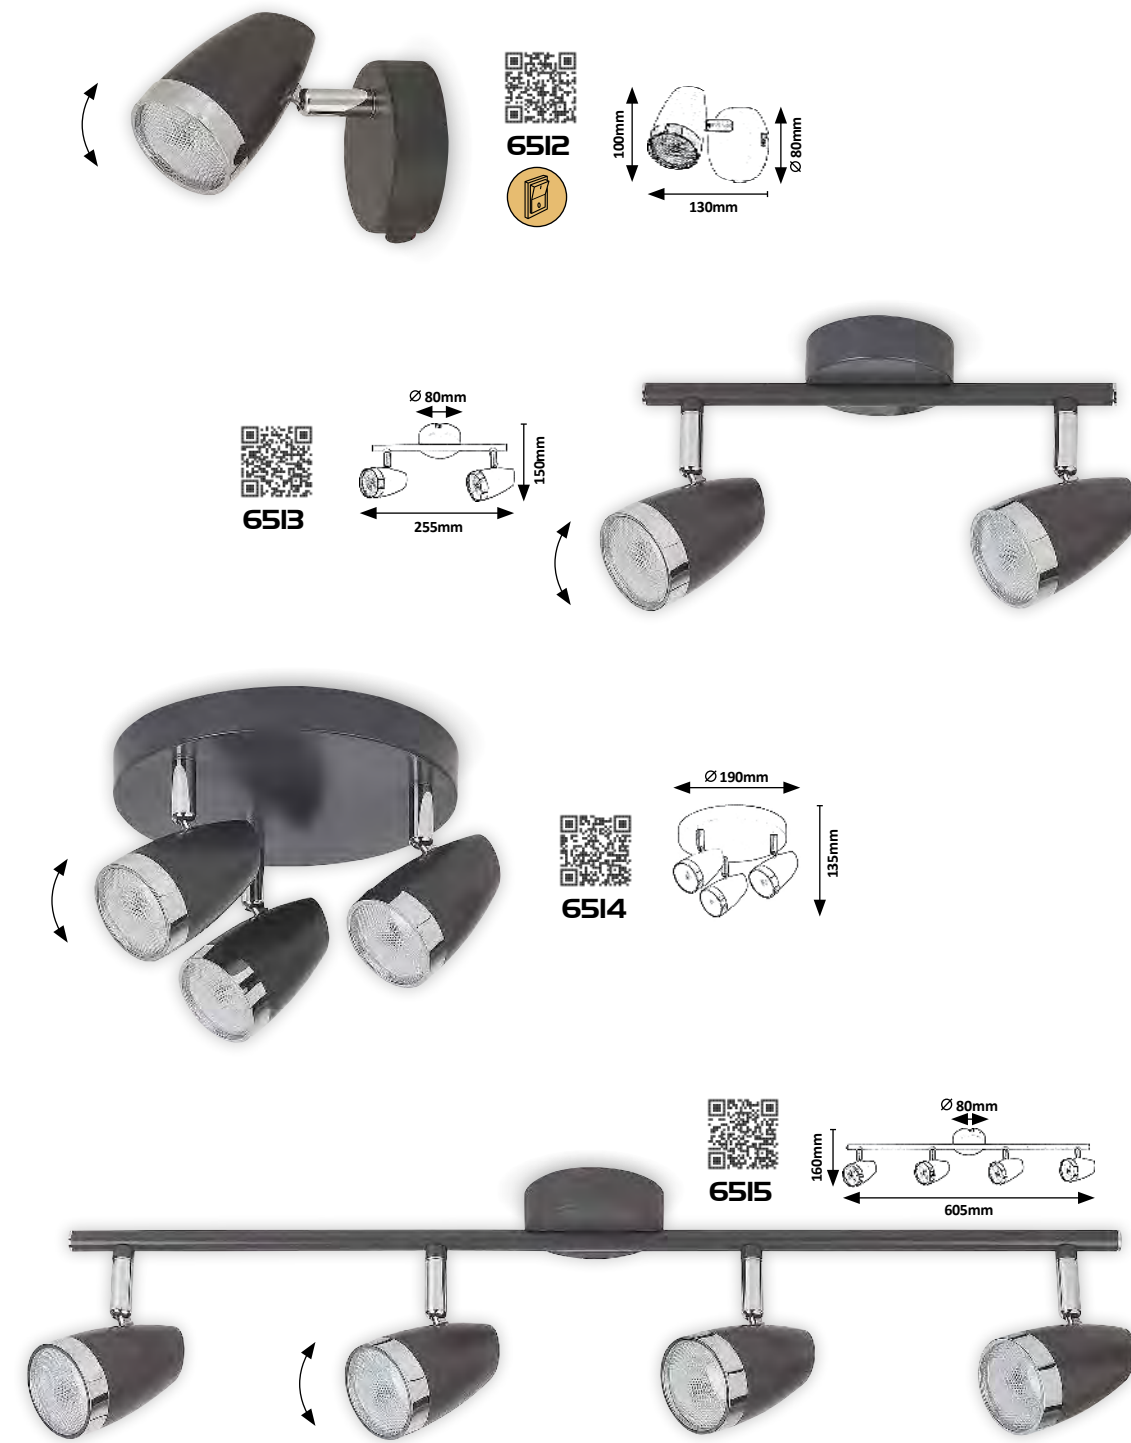

KAREN

5 YEARS GUARANTEE LED built-in WARM White G A G OTHERS / BEST MATCH 250, 261.