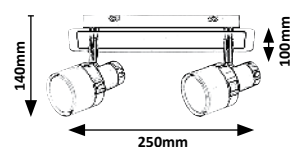

HAROLD

STEVE

5497

5498

5500

5499

5021 (M) (P)

LED / 5W
(400lm, 4000K) incl.
IP44
chrome/black/opal glass

5 998250 350219

5022 (M) (P)

LED / 10W
(800lm, 4000K) incl.
IP44
chrome/black/opal glass

5 998250 350226

5023 (M) (P)

LED / 15W
(1200lm, 4000K) incl.
IP44
chrome/black/opal glass

5 998250 350233

5024 (M) (P)

LED / 20W
(1600lm, 4000K) incl.
IP44
chrome/black/opal glass

5 998250 350240

5497 (M)

LED / 4,5W (430lm, 4000K) incl.
GU10 / 1x max. 15W
IP44 • 19601
chrome/white

5 998250 354972

5498 (M)

LED / 9W (860lm, 4000K) incl.
GU10 / 2x max. 15W
IP44 • 19601
chrome/white

5 998250 354989

5499 (M)

LED / 13,5W (1290lm, 4000K) incl.
GU10 / 3x max. 15W
IP44 • 19601
chrome/white

5 998250 354996

5500 (M)

LED / 18W (1720lm, 4000K) incl.
GU10 / 4x max. 15W
IP44 • 19601
chrome/white

5 998250 355009