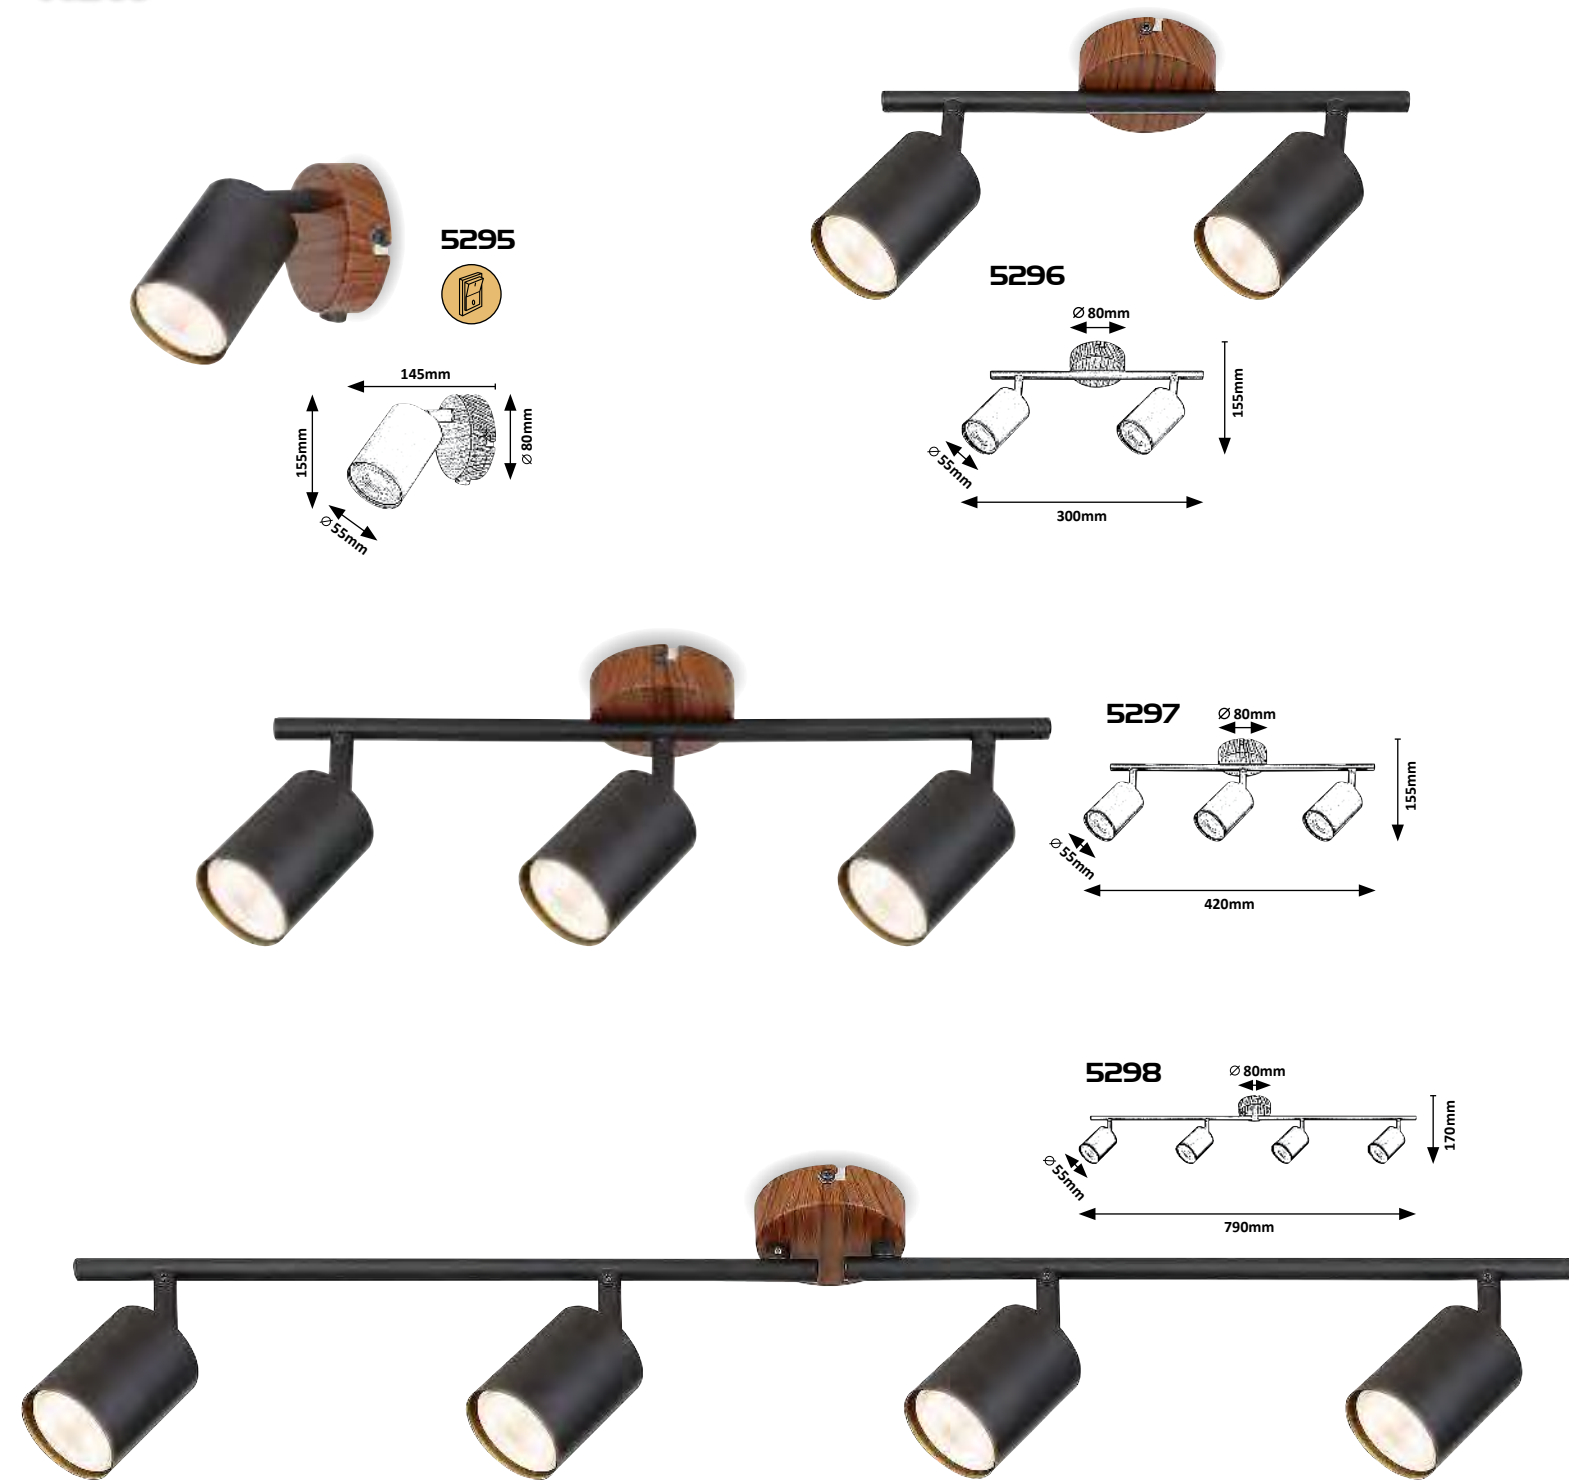

EDMUND

NEW

5295 (M)

☒ GU10 / 1x max. 25W
IP20 •
oak/black

5296 (M)

☒ GU10 / 2x max. 25W
IP20 •
oak/black

5297 (M)

☒ GU10 / 3x max. 25W
IP20 •
oak/black

5298 (M)

☒ GU10 / 4x max. 25W
IP20 •
oak/black