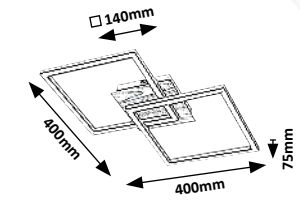

ASHTON

5 YEARS GUARANTEE LED built-in G A G NEW

6589