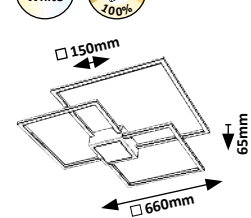

# THABITA

5 YEARS GUARANTEE LED built-in G A ↑ G **NEW**

6867

6869

6868