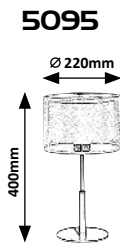

ANETA

ANETA