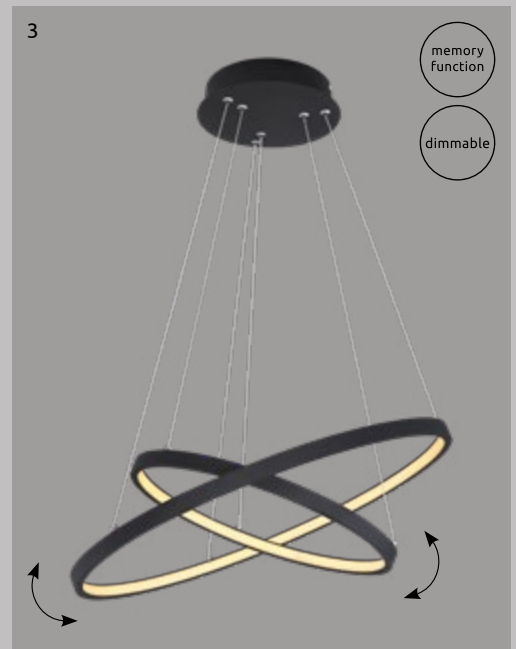

Ralph

1	67192-29B	incl. LED 29W	A 2300lm	1300lm	3000K	VPE: 6	Ø60,5cm	↕ 120cm
2	67192-57B	incl. LED 57W	A 310-3100lm	200-2000lm	3000K	VPE: 6	Ø51cm	↕ 120cm
3	67192-42B	incl. LED 42W	A 230-2300lm	130-1300lm	3000K	VPE: 6	Ø51cm	↕ 120cm
4	67192-19B	incl. LED 19W	A 1400lm	800lm	3000K	VPE: 6	Ø38,5cm	↕ 120cm

metal black matt, plastic opal