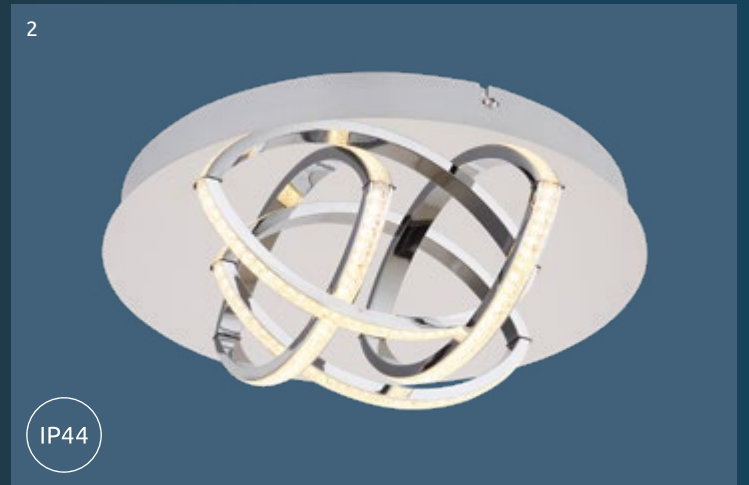

Keana

1	67126-15	incl. LED 15W	A	1500lm	900lm	3000K	VPE: 6	Ø32cm	▽11cm
2	67126-15IP	incl. LED 15W	A	1500lm	900lm	3000K	VPE: 6	Ø32cm	▽11cm

chrome, acrylic, acrylic crystals