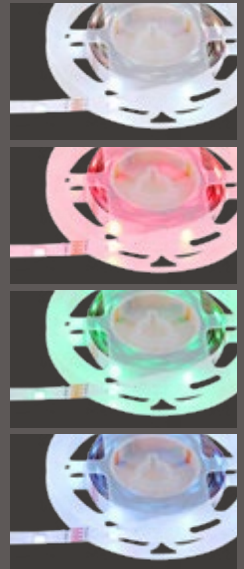

- 1
- USB charger
 - continuous touch dimmer
 - many light steps
 - touch on/off
 - colour fixing
 - many steps
 - AKKU incl.
 - flexo

Urano

Ulicia

1	58419	incl. LED 4W	A	20-450lm	16-300lm	3000 4000 6000K	VPE: 8	↔ max.43cm x 13cm ↓ max.69cm	plastic white, opal
2	58131	incl. LED 3,6W	A+	320lm	200lm	3000K	VPE: 20	↔ max.32,5cm x 11cm ↓ max.33cm	plastic black, silver coloured, nickel matt, plastic satined
3	58131S	incl. LED 3,6W	A+	320lm	220lm	3000K	VPE: 20	↔ max.32,5cm x 11cm ↓ max.33cm	plastic silver metallic, silver coloured, nickel matt, plastic satined
4	58131W	incl. LED 3,6W	A+	320lm	220lm	3000K	VPE: 20	↔ max.32,5cm x 11cm ↓ max.33cm	plastic white, silver coloured, nickel matt, plastic satined