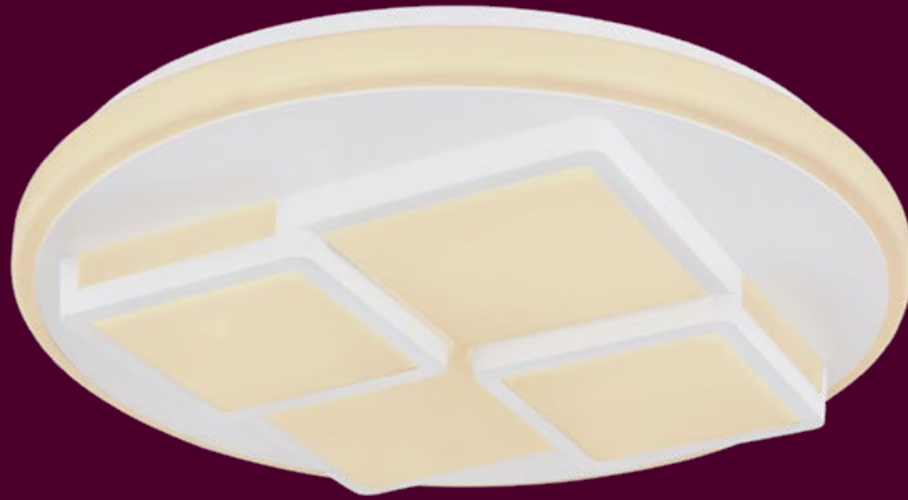

VPE: 4

↔50cm x 50cm
↓10cm

metal white,
metal graphite,
acrylic opal

Roderick

48440-36

incl. LED 36W

A

200-3600lm