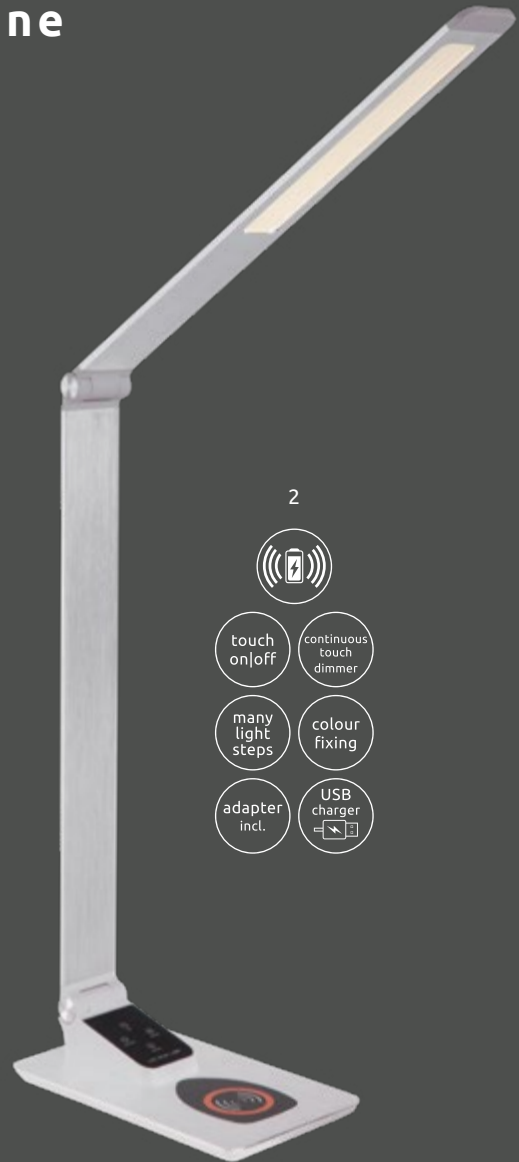

Janine

1. 2
2. touch on/off
   - continuous touch dimmer
   - many light steps
   - colour fixing
   - adapter incl.
   - USB charger incl.

1	58402	incl. LED 7W incl. RGB LED 1W	A	630lm	420lm	3000|4500|6000K	VPE: 6	↔ max.62cm x 19cm	↕ max.77,5cm	aluminium black, plastic white
2	58404	incl. LED 7W	A	67-670lm	42-420lm	3000|4500|6000K	VPE: 6	↔ max.66cm x 12cm	↕ max.81,5cm	aluminium silver, plastic silver, opal