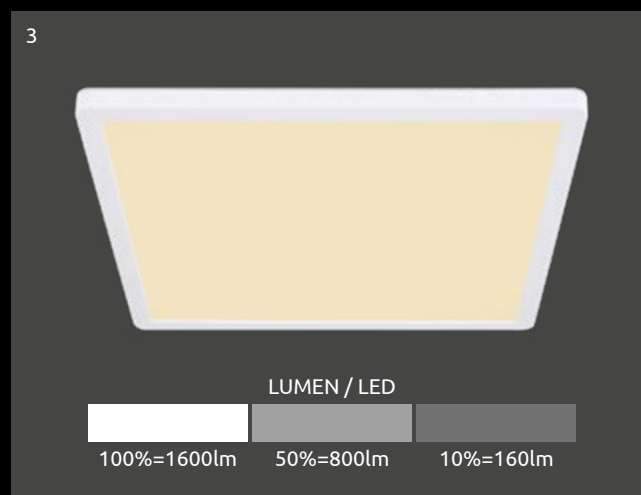

Sapana

1	41562-18W	incl. LED 18W	A+	1800lm	1600lm	3000K	VPE: 10	Ø29cm	↕ 2,5cm
2	41562-24W	incl. LED 24W	A+	2600lm	2400lm	3000K	VPE: 10	Ø42cm	↕ 2,5cm
3	41563-18W	incl. LED 18W	A+	1800lm	1600lm	3000K	VPE: 10	↔ 29,5cm x 29,5cm	↕ 2,5cm

plastic white, plastic opal