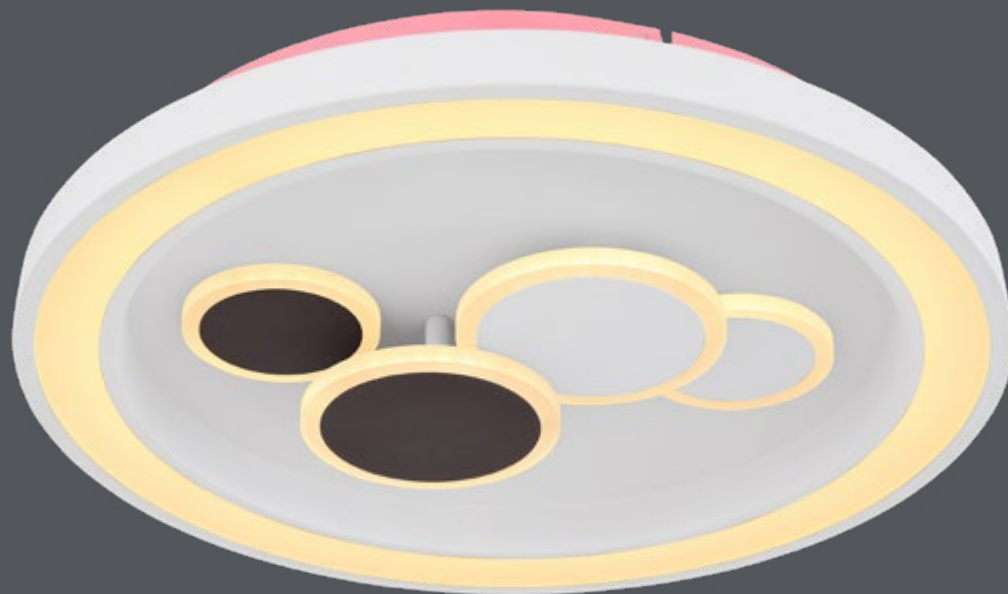

Nolo

48405-50SH

incl. LED 48W

incl. RGB LED 5W

A

250-4800lm

150-1800lm

3000-6000K

VPE: 4

Ø48cm ∇ 8cm

metal white,
aluminium black,
acrylic opal

incl. Kelvin range 3000-6000K
dimmable
night light
Function
timer

APP control
Easy Smartphone
and Voice Control

tuya

compatible with
Alexa

compatible with
Google Assistant