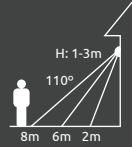

Helga I

- 1
- IP44
- sensor incl.

- 2
- IP65

Helga

- 3
- IP65

- 4
- IP44
- sensor incl.

1	34248WS	incl. LED 20W	A+	1570lm	1500lm	6000K	VPE: 20	↔ 11cm ↓ 13cm ↗ 13cm	
2	34248W	incl. LED 20W	A+	1570lm	1500lm	6000K	VPE: 20	↔ 11cm ↓ 8cm ↗ 6cm	
3	34247W	incl. LED 10W	A+	780lm	750lm	6000K	VPE: 20	↔ 9cm ↓ 7cm ↗ 6cm	
4	34247WS	incl. LED 10W	A+	780lm	750lm	6000K	VPE: 20	↔ 9cm ↓ 12cm ↗ 13cm	

aluminium diecast white, glass