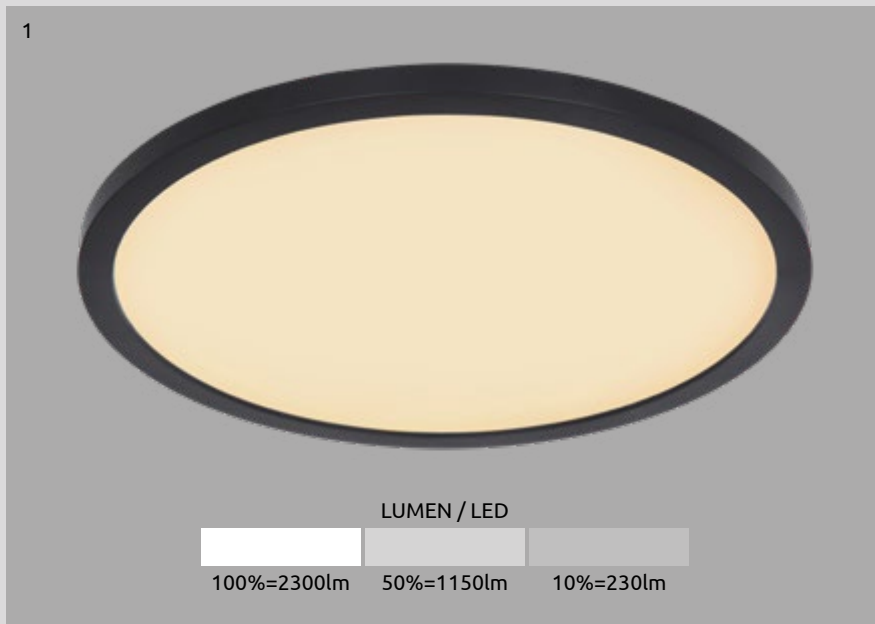

Sapana

1	41562-24B	incl. LED 24W	A+	2600lm	2300lm	3000K	VPE: 10	Ø42cm	↕ 2,5cm
2	41562-18B	incl. LED 18W	A+	1800lm	1500lm	3000K	VPE: 10	Ø29cm	↕ 2,5cm
3	41563-18B	incl. LED 18W	A+	1800lm	1500lm	3000K	VPE: 10	↔ 29,5cm x 29,5cm	↕ 2,5cm

plastic black, plastic opal