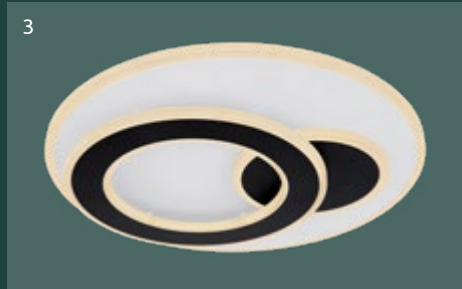

VPE: 4

↔ 48,5cm x 46,5cm
↓ 6cm

metal black,
aluminium black,
aluminium gold,
acrylic opal

- incl.
- dimmable
- many steps
- many light steps
- colour fixing
- night light
- memory function

Levana

1	48018-30	incl. LED 30W	A	3000lm	1700lm	3000K	VPE: 8	↔ 20-27cm x 23-30cm ↴ 6cm	metal white, aluminium black, acrylic opal
2	48018-55	incl. LED 55W	A	350-5500lm	250-3200lm	3000-6000K 3000 4500 6000K	VPE: 4	↔ 44,5-63cm x 36,5-54cm ↴ 6,5cm	metal white, aluminium black, acrylic opal
3	48018-18	incl. LED 18W	A	1800lm	1100lm	3000K	VPE: 4	↔ 22cm ↕ 69,5cm ↗ 5cm	metal white, metal black matt, acrylic opal