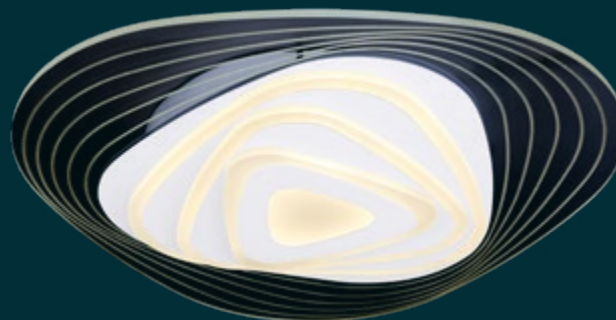

incl.

Kelvin range
3000-6500K
dimmable
night light
memory function

APP
controlEasy Smartphone
and Voice Control

compatible with
Alexacompatible with
Google Assistant

2

1

Jocelyn

1	48545SH	incl. LED 40W	A	390-3900lm	180-1800lm	3000-6500K	VPE: 4	↔ 50cm x 50cm	↕ 6,5cm
2	48546SH	incl. LED 40W	A	400-4000lm	175-1750lm	3000-6500K	VPE: 4	↔ 50cm x 49cm	↕ 6,5cm