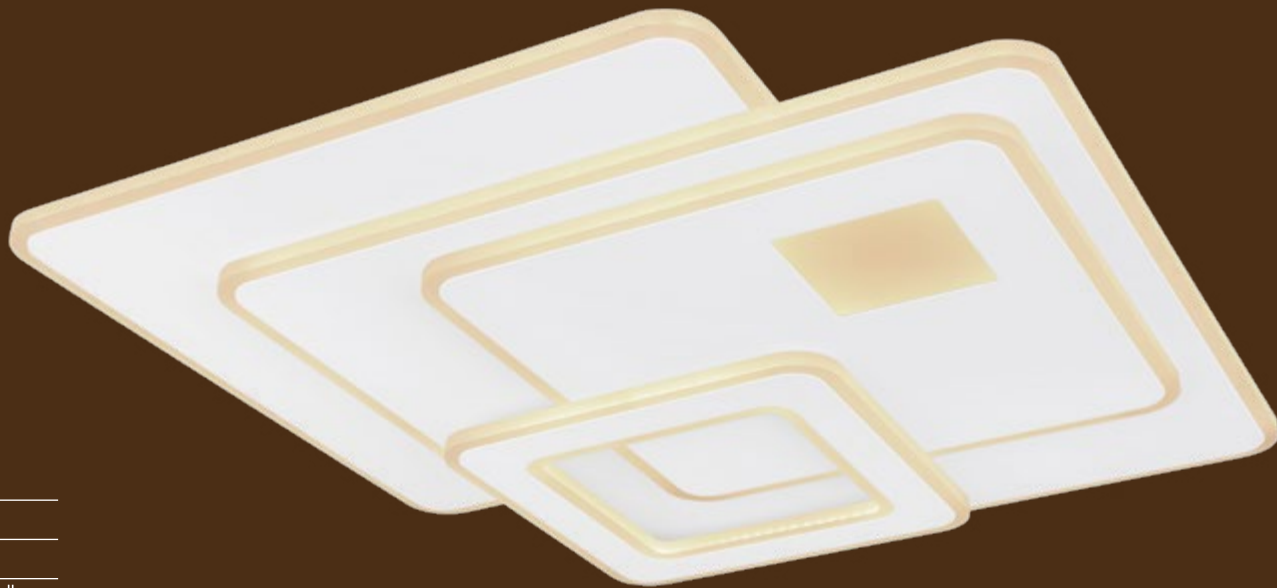

Rabea

48288-75

incl. LED 75W

A

800-7500lm

600-4900lm

3000-6000K

3000|4500|6000K

VPE: 2

↔ 56cm x 56cm

∇ 6cm

metal white,
acrylic opal