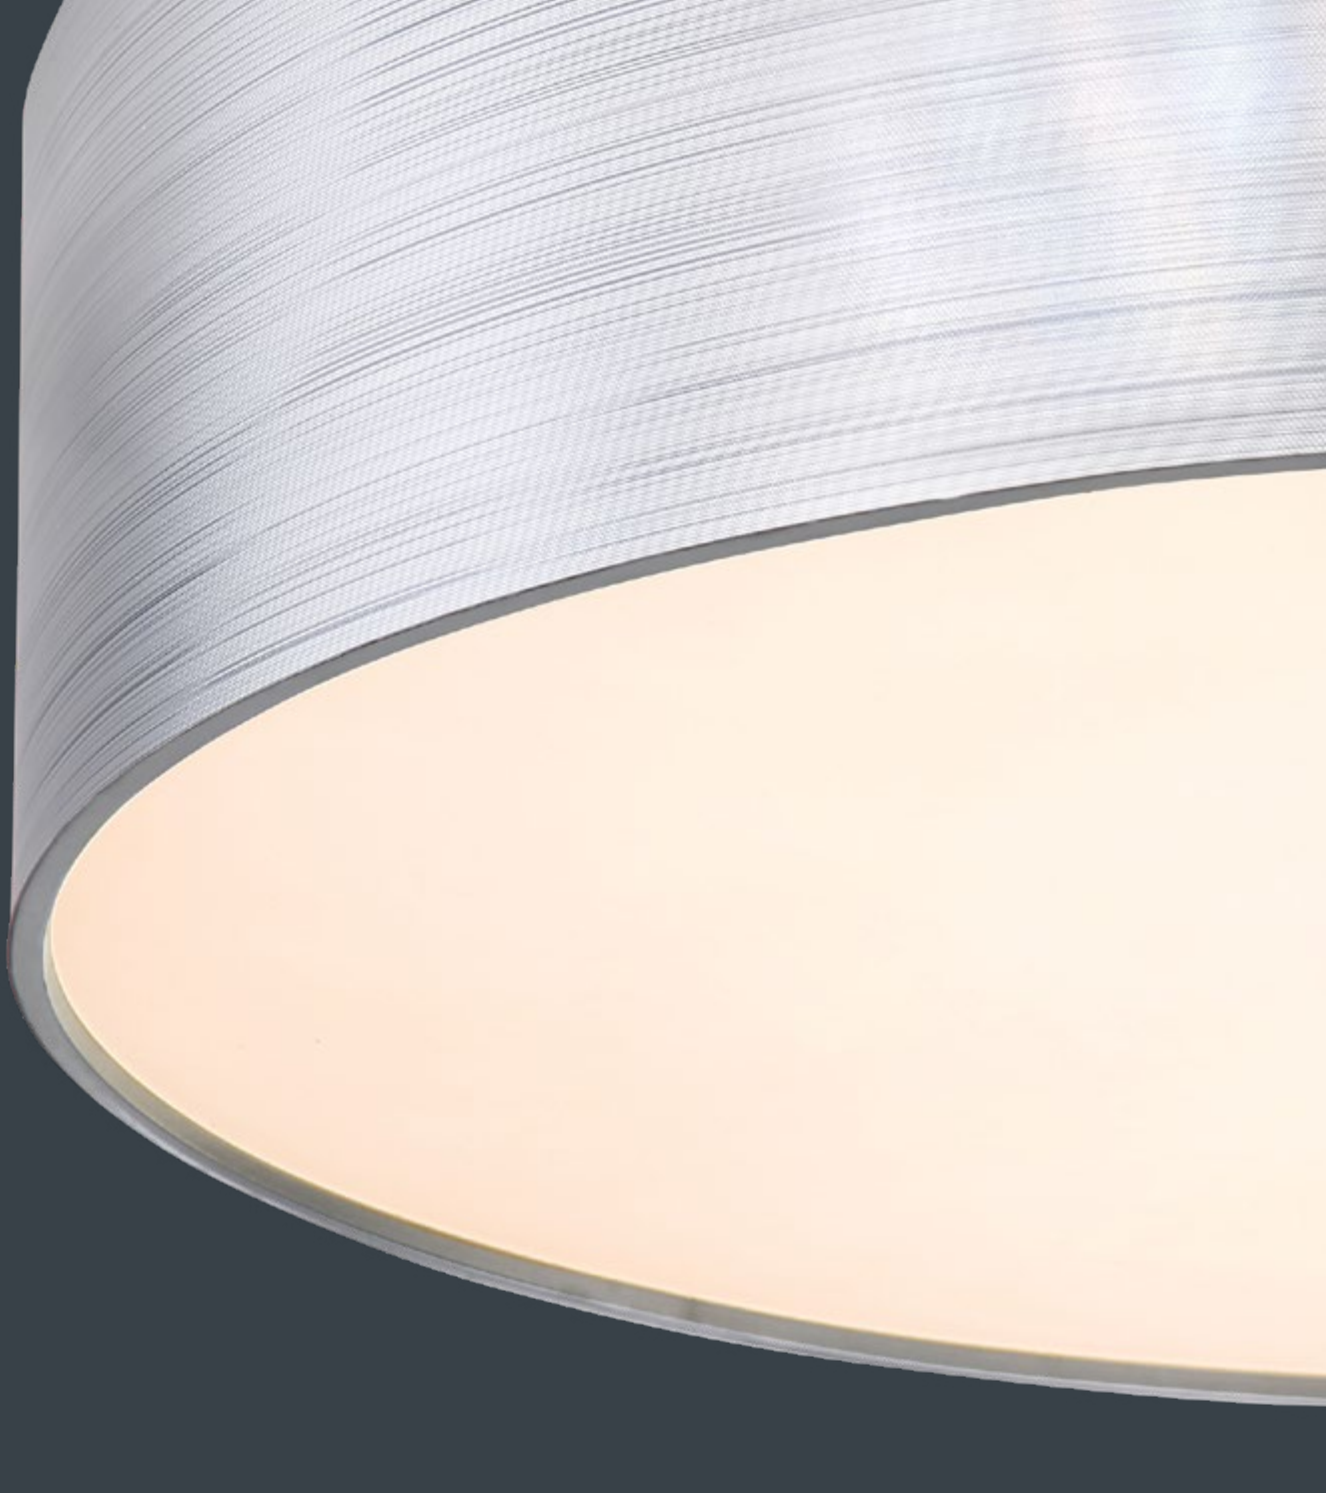

Sinni

1	15365D1	incl. LED 40W	A	600-4000lm	320-2500lm	3000-6000K 3000|4000|6000K	VPE: 1 | Ø60cm ↓ 12cm
2	15365D	incl. LED 24W	A	360-2400lm	200-1450lm	3000-6000K 3000|4000|6000K	VPE: 4 | Ø40cm ↓ 10cm

metal white, plastic silver metallic, plastic opal