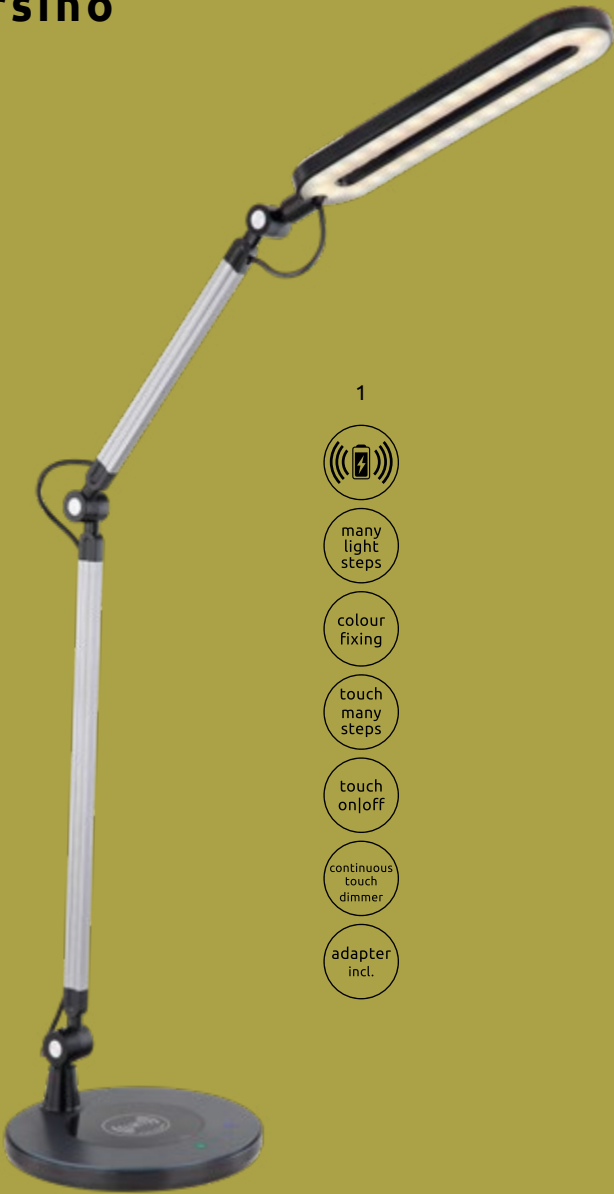

Ursino

1. 1
2. wireless charging
   - many light steps
   - colour fixing
   - touch many steps
   - touch on|off
   - continuous touch dimmer
   - adapter incl.