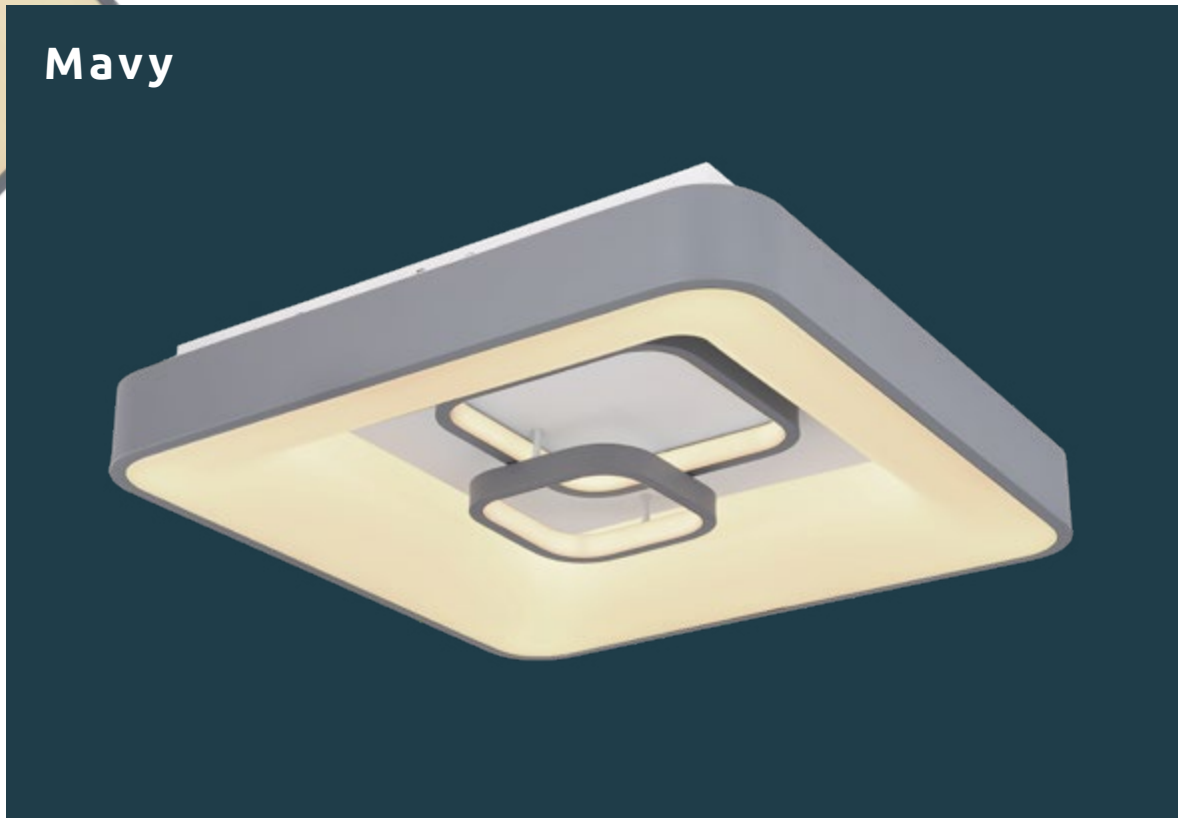

Mavy

48416-50

incl. LED 50W

A

200-5000lm

150-1900lm

3000-6000K
3000|4500|6000K

VPE: 4

↔50cm x 50cm
↓10cm

metal white,
metal graphite,
acrylic opal