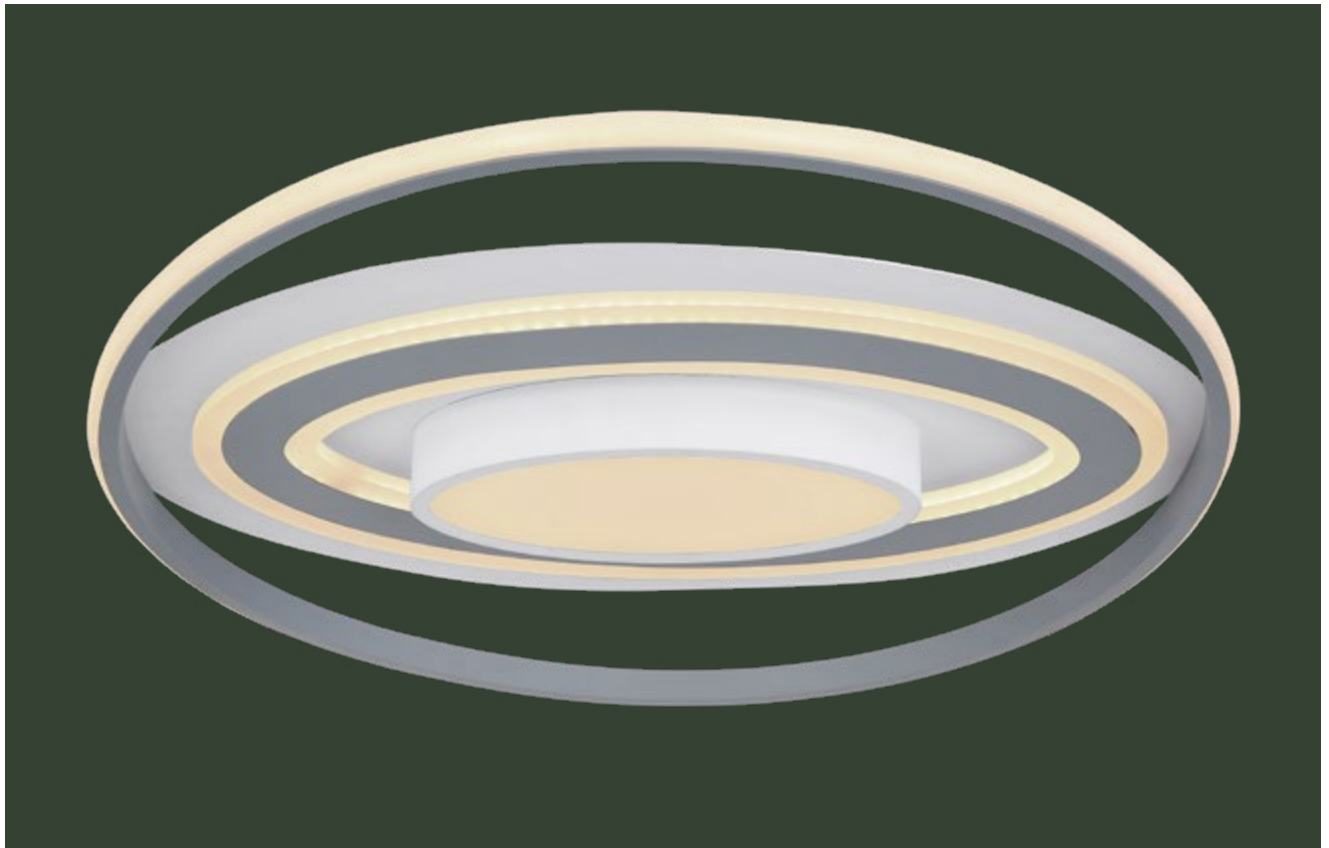

Leola

48016-60

incl. LED 60W

A+

400-4200lm

265-2650lm

3000-6000K

3000|4500|6000K

VPE: 4

Ø57cm ∇ 7cm

metal white matt,
metal grey,
acrylic white