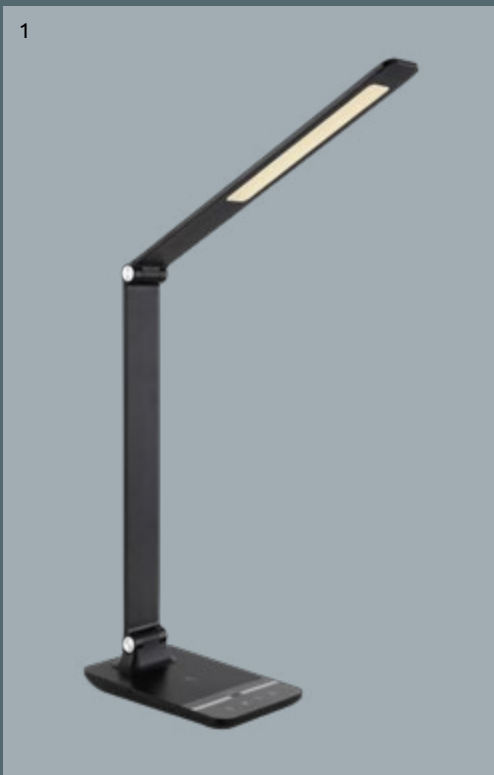

Kabira

1	58425B	incl. LED 9W	A	30-800lm	25-650lm	3000|4500|6000K	VPE: 8	↔ max.60cm x 12cm	↓ max.74,5cm	aluminium black, plastic black, satined
2	58425S	incl. LED 9W	A	30-800lm	25-650lm	3000|4500|6000K	VPE: 8	↔ max.60cm x 12cm	↓ max.74,5cm	aluminium silver, plastic black, satined
3	58425W	incl. LED 9W	A	30-800lm	25-650lm	3000|4500|6000K	VPE: 8	↔ max.60cm x 12cm	↓ max.74,5cm	aluminium silver, plastic white, satined