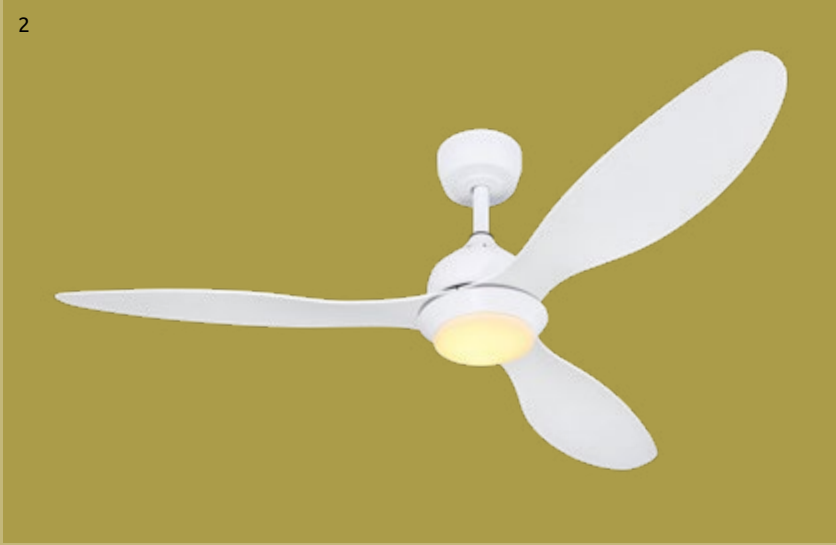

Romina

1	03640S	incl. LED 18W	A+	90-1800lm	49-990lm	3000|4000|6000K	VPE: 1	Ø132cm	↕33cm	blades: ABS black matt	body: metal black matt, acrylic white
2	03640W	incl. LED 18W	A+	90-1800lm	49-990lm	3000|4000|6000K	VPE: 1	Ø132cm	↕33cm	blades: ABS white matt	body: metal white matt, acrylic white