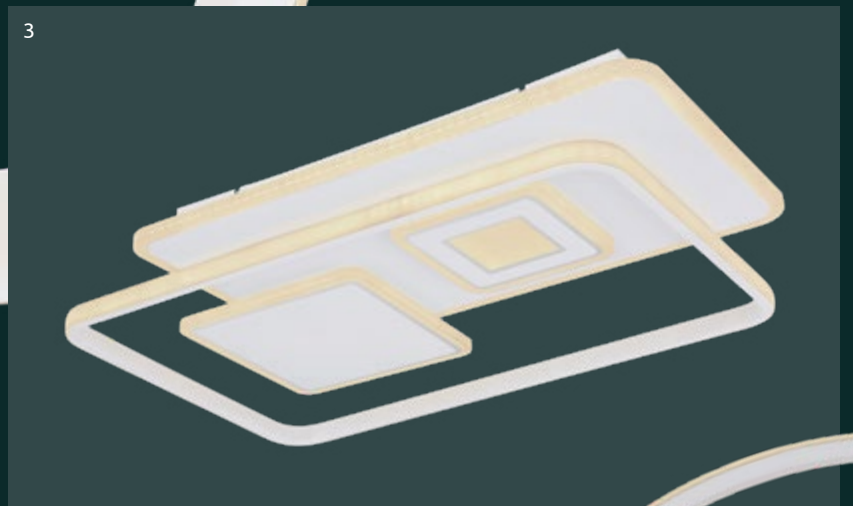

Roderick

- incl.
- dimmable
- many steps
- many light steps
- colour fixing
- night light
- memory function

1	48441-50	incl. LED 50W	A	400-5000lm	300-3400lm	3000-6000K 3000|4500|6000K	VPE: 4 ↔ 50cm x 50cm ↓ 6cm
2	48442-50	incl. LED 50W	A	450-5000lm	350-3600lm	3000-6000K 3000|4500|6000K	VPE: 4 ↔ 54,5cm x 46cm ↓ 6cm
3	48443-55	incl. LED 55W	A	400-5000lm	300-3600lm	3000-6000K 3000|4500|6000K	VPE: 4 ↔ 65cm x 44cm ↓ 6cm

metal white, acrylic opal