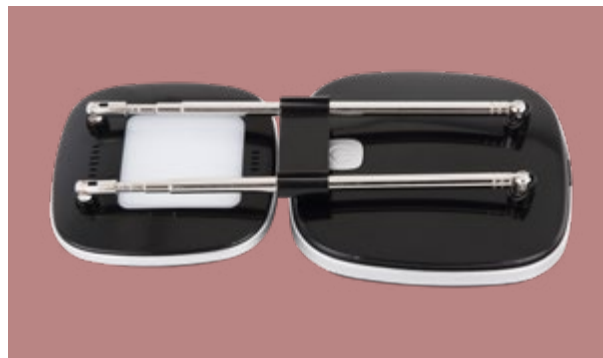

1	58419	incl. LED 4W	A	20-450lm	16-300lm	3000|4000|6000K	VPE: 8	↔ max.43cm x 13cm ↓ max.69cm	plastic white, opal
2	58131	incl. LED 3,6W	A+	320lm	200lm	3000K	VPE: 20	↔ max.32,5cm x 11cm ↓ max.33cm	plastic black, silver coloured, nickel matt, plastic satined
3	58131S	incl. LED 3,6W	A+	320lm	220lm	3000K	VPE: 20	↔ max.32,5cm x 11cm ↓ max.33cm	plastic silver metallic, silver coloured, nickel matt, plastic satined
4	58131W	incl. LED 3,6W	A+	320lm	220lm	3000K	VPE: 20	↔ max.32,5cm x 11cm ↓ max.33cm	plastic white, silver coloured, nickel matt, plastic satined