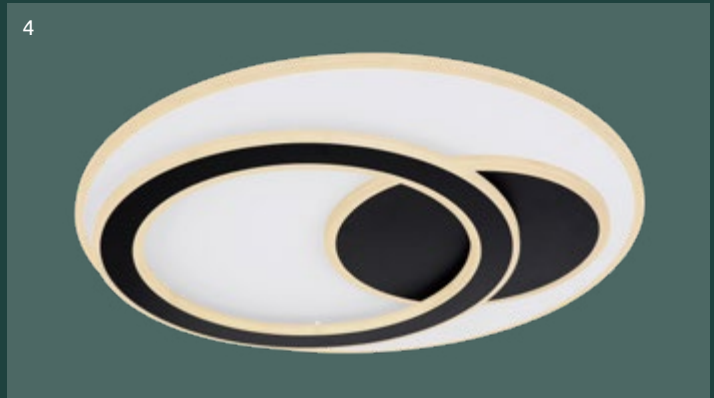

VPE: 4

↔ 48,5cm x 46,5cm
↓ 6cm

metal black,
aluminium black,
aluminium gold,
acrylic opal

- incl.
- dimmable
- many steps
- many light steps
- colour fixing
- night light
- memory function

Levana

1	48018-30	incl. LED 30W	A	3000lm	1700lm	3000K	VPE: 8	↔ 20-27cm x 23-30cm ↴ 6cm	metal white, aluminium black, acrylic opal
2	48018-55	incl. LED 55W	A	350-5500lm	250-3200lm	3000-6000K 3000 4500 6000K	VPE: 4	↔ 44,5-63cm x 36,5-54cm ↴ 6,5cm	metal white, aluminium black, acrylic opal
3	48018-18	incl. LED 18W	A	1800lm	1100lm	3000K	VPE: 4	↔ 22cm ↕ 69,5cm ↗ 5cm	metal white, metal black matt, acrylic opal