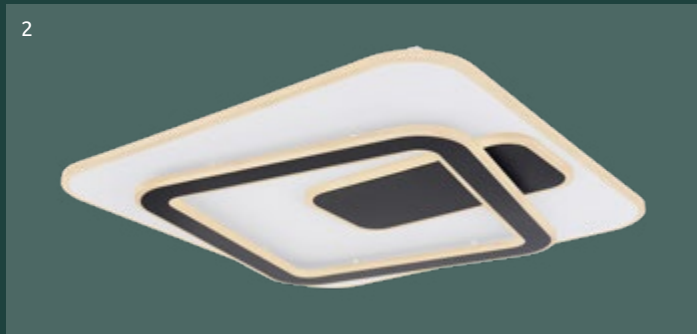

VPE: 4

↔ 48,5cm x 46,5cm
↓ 6cm

metal black,
aluminium black,
aluminium gold,
acrylic opal

- incl.
- dimmable
- many steps
- many light steps
- colour fixing
- night light
- memory function

Levana

1	48018-30	incl. LED 30W	A	3000lm	1700lm	3000K	VPE: 8	↔ 20-27cm x 23-30cm ↴ 6cm	metal white, aluminium black, acrylic opal
2	48018-55	incl. LED 55W	A	350-5500lm	250-3200lm	3000-6000K 3000 4500 6000K	VPE: 4	↔ 44,5-63cm x 36,5-54cm ↴ 6,5cm	metal white, aluminium black, acrylic opal
3	48018-18	incl. LED 18W	A	1800lm	1100lm	3000K	VPE: 4	↔ 22cm ↕ 69,5cm ↗ 5cm	metal white, metal black matt, acrylic opal