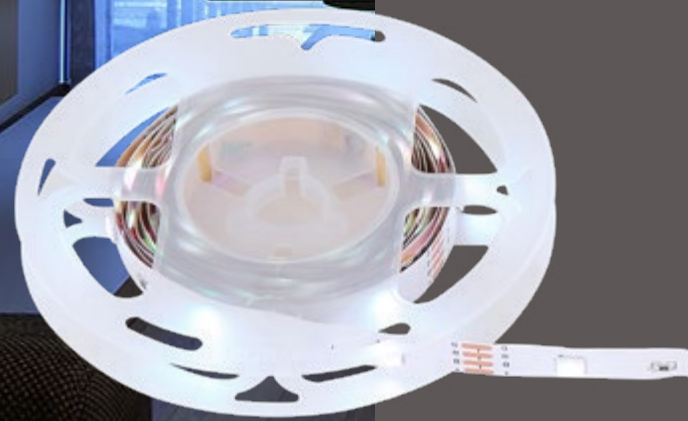

- 1
- USB charger
 - continuous touch dimmer
 - many light steps
 - touch on/off
 - colour fixing
 - many steps
 - AKKU incl.
 - flexo

Urano

Ulicia

1	58419	incl. LED 4W	A	20-450lm	16-300lm	3000 4000 6000K	VPE: 8	↔ max.43cm x 13cm ↓ max.69cm	plastic white, opal
2	58131	incl. LED 3,6W	A+	320lm	200lm	3000K	VPE: 20	↔ max.32,5cm x 11cm ↓ max.33cm	plastic black, silver coloured, nickel matt, plastic satined
3	58131S	incl. LED 3,6W	A+	320lm	220lm	3000K	VPE: 20	↔ max.32,5cm x 11cm ↓ max.33cm	plastic silver metallic, silver coloured, nickel matt, plastic satined
4	58131W	incl. LED 3,6W	A+	320lm	220lm	3000K	VPE: 20	↔ max.32,5cm x 11cm ↓ max.33cm	plastic white, silver coloured, nickel matt, plastic satined