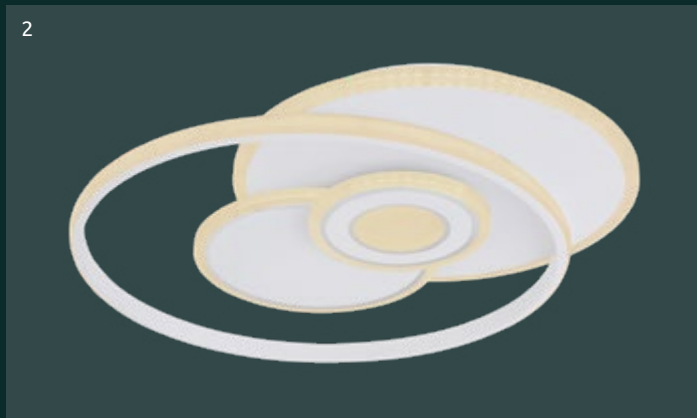

Roderick

- incl.
- dimmable
- many steps
- many light steps
- colour fixing
- night light
- memory function

1	48441-50	incl. LED 50W	A	400-5000lm	300-3400lm	3000-6000K 3000|4500|6000K	VPE: 4 ↔ 50cm x 50cm ↓ 6cm
2	48442-50	incl. LED 50W	A	450-5000lm	350-3600lm	3000-6000K 3000|4500|6000K	VPE: 4 ↔ 54,5cm x 46cm ↓ 6cm
3	48443-55	incl. LED 55W	A	400-5000lm	300-3600lm	3000-6000K 3000|4500|6000K	VPE: 4 ↔ 65cm x 44cm ↓ 6cm

metal white, acrylic opal