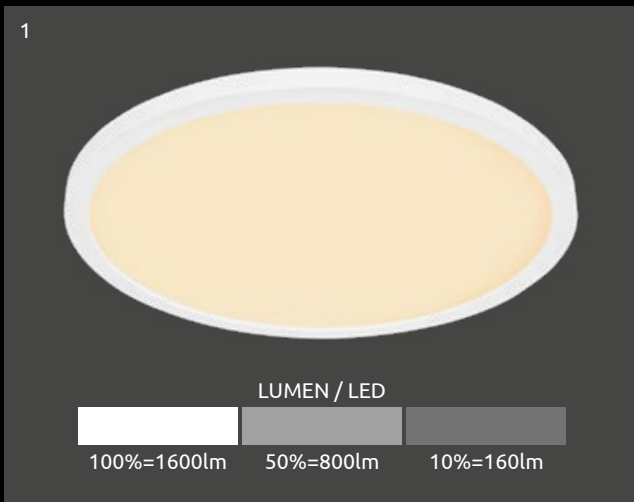

Sapana

1	41562-18W	incl. LED 18W	A+	1800lm	1600lm	3000K	VPE: 10	Ø29cm	↕ 2,5cm
2	41562-24W	incl. LED 24W	A+	2600lm	2400lm	3000K	VPE: 10	Ø42cm	↕ 2,5cm
3	41563-18W	incl. LED 18W	A+	1800lm	1600lm	3000K	VPE: 10	↔ 29,5cm x 29,5cm	↕ 2,5cm

plastic white, plastic opal