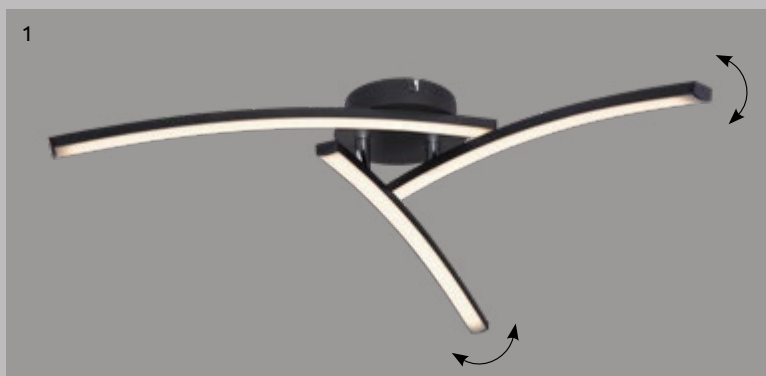

Tansy I

1	67129-18	incl. LED 18W	A	1900lm	1500lm	3000|4000|6000K	VPE: 8	∅60cm	↕ 12,5cm
2	67129-24	incl. LED 24W	A	2600lm	1850lm	3000|4000|6000K	VPE: 8	↔ 69cm x 69cm	↕ 10,5cm
3	67129-12	incl. LED 12W	A	1200lm	1000lm	3000|4000|6000K	VPE: 8	↔ 59cm x 12cm	↕ 10,5cm

metal black matt, chrome, plastic opal