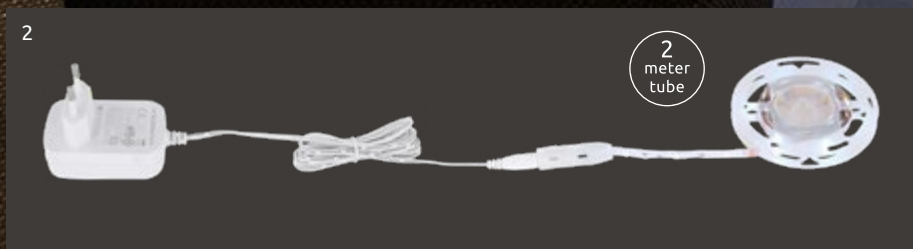

2
2 meter tube

Led Band

1	39016	incl. RGBW LED 6W	B	100lm	100lm	VPE: 20	↔ 100cm x 1cm
2	39017	incl. RGBW LED 12W	B	220lm	220lm	VPE: 20	↔ 200cm x 1cm

- RGB colour change
- RGB colour fixing
- incl. remote
- many light steps
- dimmable
- cuttable