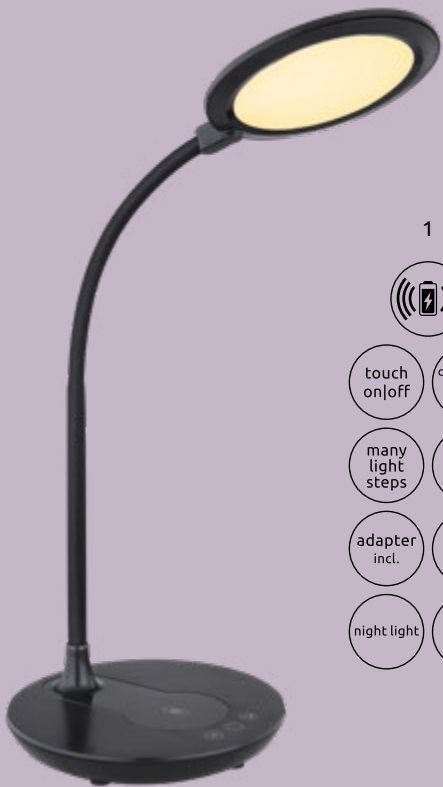

Claudia

- 1
- RGB colour change
 - RGB colour fixing
 - touch on/off
 - touch dimmer
 - many light steps
 - colour fixing
 - adapter incl.
 - USB charger incl.

Janine

- 2
- touch on/off
 - continuous touch dimmer
 - many light steps
 - colour fixing
 - adapter incl.
 - USB charger incl.

Regina

- 1
-
- touch on/off
- continuous touch dimmer
- many light steps
- colour fixing
- adapter incl.
- USB charger
- night light
- flexo

Urias

- many light steps
- colour fixing
- continuous touch dimmer
- adapter incl.
- touch on/off