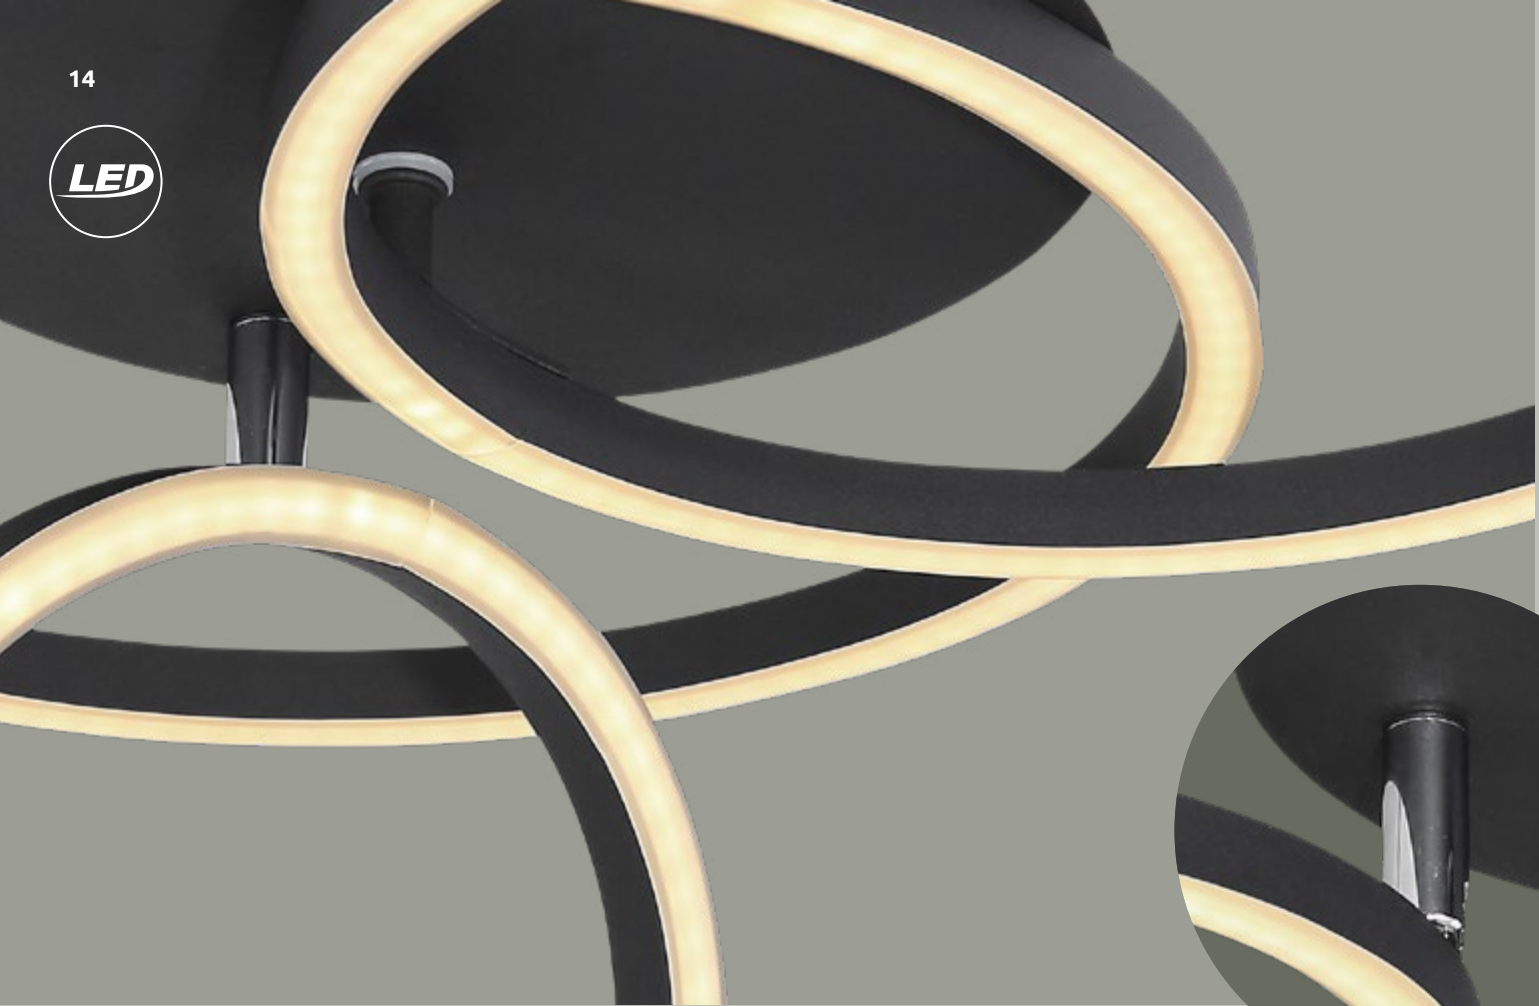

Kendy

1	67233-30S	incl. LED 30W	A	1600lm	1100lm	3000K	VPE: 4	↔ 49,5cm x 30cm	↕ 9,5cm
2	67233-40S	incl. LED 40W	A	2060lm	1390lm	3000K	VPE: 4	↔ 65,5cm x 40,5cm	↕ 7,5cm
3	67233-24S	incl. LED 24W	A	1480lm	900lm	3000K	VPE: 4	↔ 49cm x 24,5cm	↕ 7cm

metal black matt, plastic opal