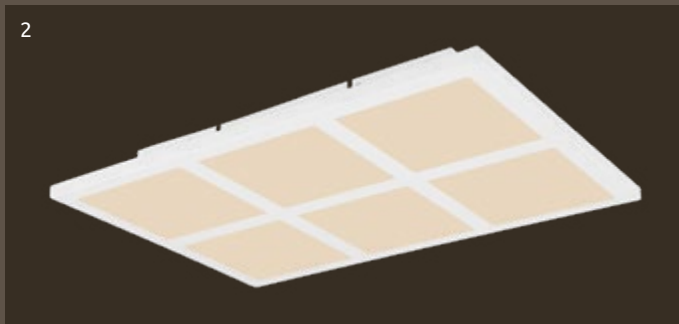

metal white, acrylic opal

Keana

1	67126-15	incl. LED 15W	A	1500lm	900lm	3000K	VPE: 6	Ø32cm	▽11cm
2	67126-15IP	incl. LED 15W	A	1500lm	900lm	3000K	VPE: 6	Ø32cm	▽11cm

chrome, acrylic, acrylic crystals

Sahida