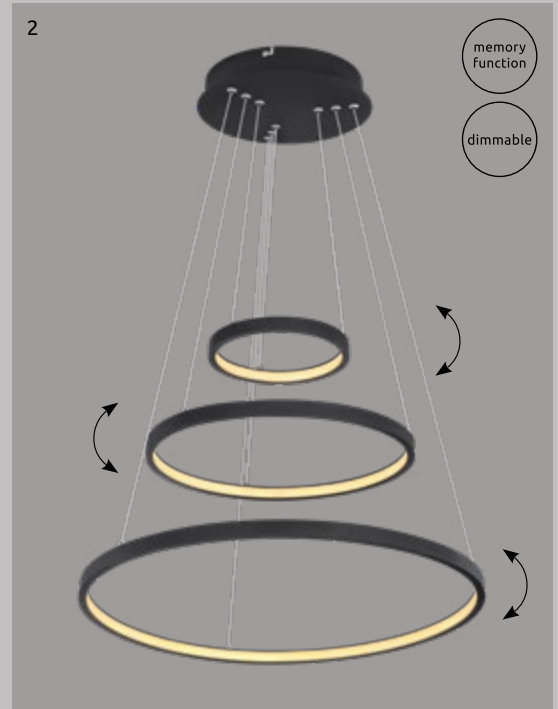

Ralph

1	67192-29B	incl. LED 29W	A 2300lm	1300lm	3000K	VPE: 6	Ø60,5cm	↕ 120cm
2	67192-57B	incl. LED 57W	A 310-3100lm	200-2000lm	3000K	VPE: 6	Ø51cm	↕ 120cm
3	67192-42B	incl. LED 42W	A 230-2300lm	130-1300lm	3000K	VPE: 6	Ø51cm	↕ 120cm
4	67192-19B	incl. LED 19W	A 1400lm	800lm	3000K	VPE: 6	Ø38,5cm	↕ 120cm

metal black matt, plastic opal