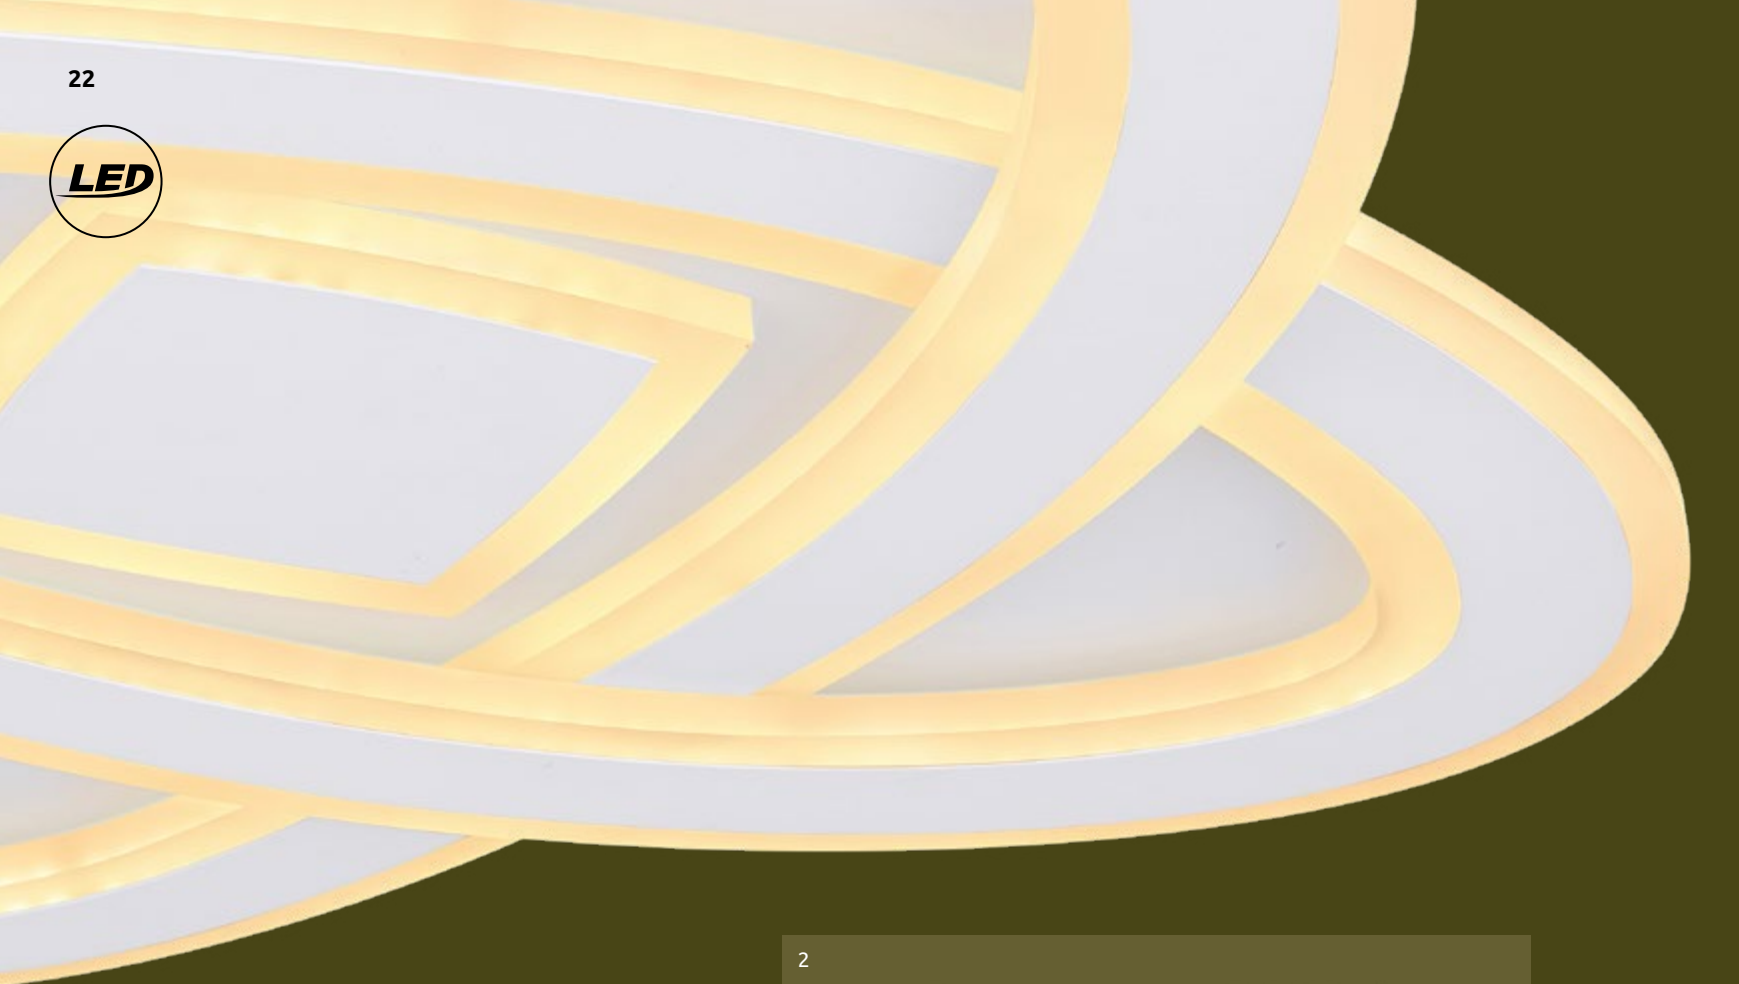

Lario

- incl.
- dimmable
- many steps
- many light steps
- colour fixing
- night light
- memory function

1	48287-48	incl. LED 48W	A+	400-4350lm	230-2400lm	3000-6000K 3000|4000|6000K	VPE: 3 | Ø60cm | 6,5cm
2	48287-36	incl. LED 36W	A+	400-3250lm	180-1950lm	3000-6000K 3000|4000|6000K	VPE: 3 | Ø50cm | 6,5cm

metal white, acrylic opal