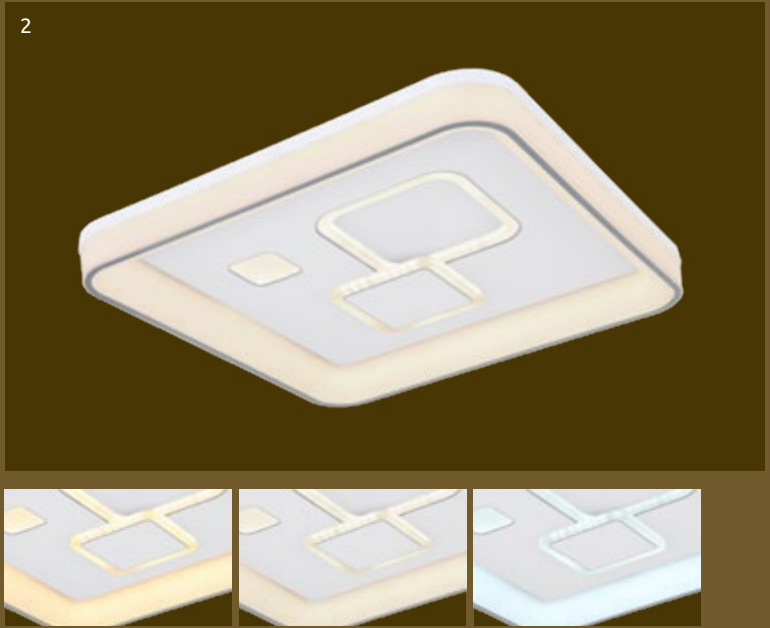

Roba

1	48423-36	incl. LED 36W	A	288-2880lm	220-2200lm	3000-6000K 3000|4500|6000K	VPE: 2	Ø49cm	↓8cm
2	48424-36	incl. LED 36W	A	288-2880lm	220-2200lm	3000-6000K 3000|4500|6000K	VPE: 2	↔49cm x 49cm	↓8cm

metal white, plastic white, plastic opal

Mavy

48416-50

incl. LED 50W

A

200-5000lm

150-1900lm

3000-6000K
3000|4500|6000K

VPE: 4

↔50cm x 50cm
↓10cm

metal white,
metal graphite,
acrylic opal