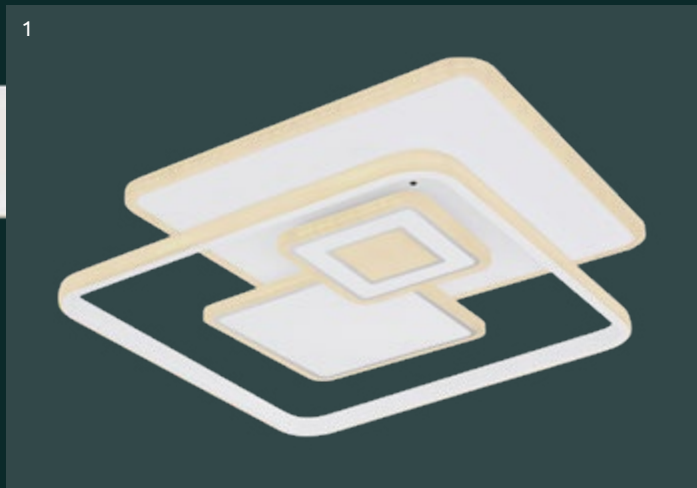

Roderick

- incl.
- dimmable
- many steps
- many light steps
- colour fixing
- night light
- memory function

1	48441-50	incl. LED 50W	A	400-5000lm	300-3400lm	3000-6000K 3000|4500|6000K	VPE: 4 ↔ 50cm x 50cm ↓ 6cm
2	48442-50	incl. LED 50W	A	450-5000lm	350-3600lm	3000-6000K 3000|4500|6000K	VPE: 4 ↔ 54,5cm x 46cm ↓ 6cm
3	48443-55	incl. LED 55W	A	400-5000lm	300-3600lm	3000-6000K 3000|4500|6000K	VPE: 4 ↔ 65cm x 44cm ↓ 6cm

metal white, acrylic opal