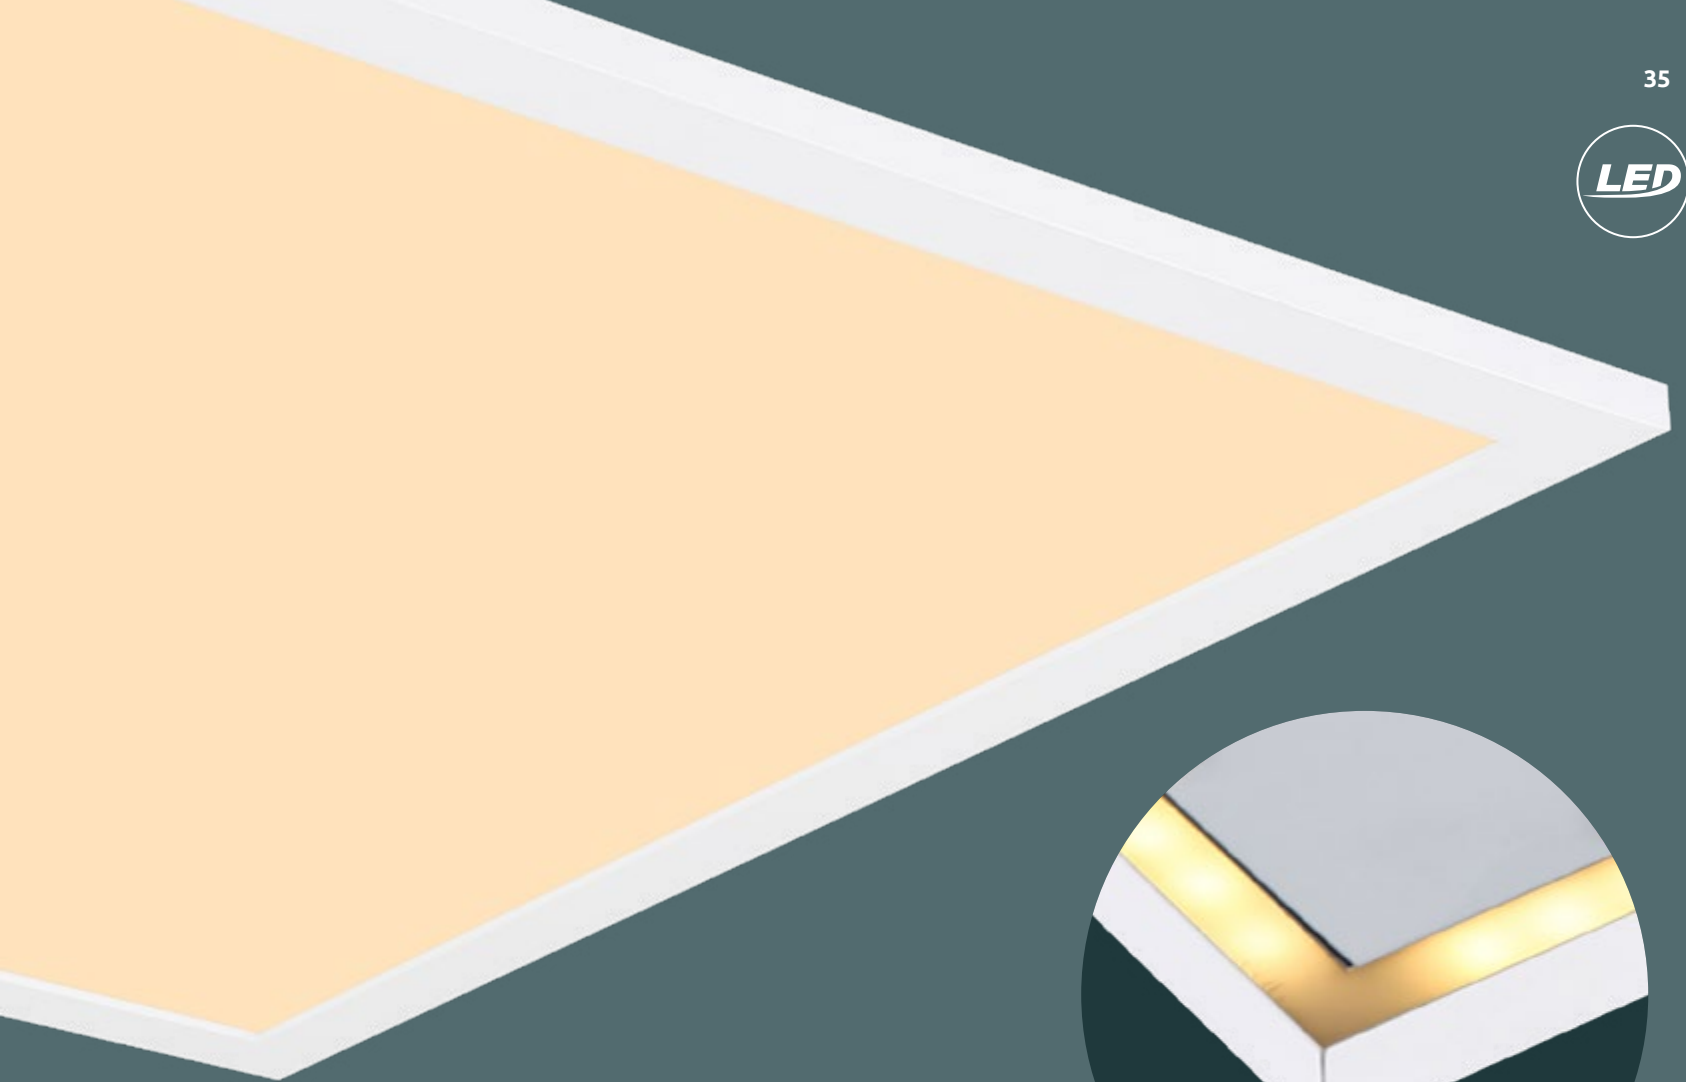

plastic white, plastic opal

Dino

1	12374-24	incl. LED 22W	A	2200lm	1900lm	3000K	VPE: 10	↔ 30cm x 30cm	↕ 3cm
2	12374-24R	incl. LED 22W	A	2200lm	2000lm	3000K	VPE: 10	Ø30cm	↕ 3cm

metal black, plastic opal

Sunao