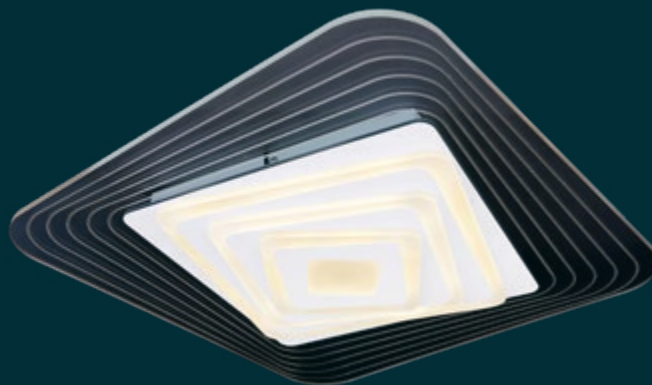

incl.

Kelvin range
3000-6500K
dimmable
night light
memory function

APP
controlEasy Smartphone
and Voice Control

compatible with
Alexacompatible with
Google Assistant

2

1

Jocelyn

1	48545SH	incl. LED 40W	A	390-3900lm	180-1800lm	3000-6500K	VPE: 4	↔ 50cm x 50cm	↕ 6,5cm
2	48546SH	incl. LED 40W	A	400-4000lm	175-1750lm	3000-6500K	VPE: 4	↔ 50cm x 49cm	↕ 6,5cm

metal white, acrylic white, acrylic transparent

Lambrus

48280-36SH

incl. LED 36W

A

200-3600lm

100-1400lm

3000-6000K