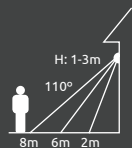

1	34248WS	incl. LED 20W	A+	1570lm	1500lm	6000K	VPE: 20	↔ 11cm ↓ 13cm ↗ 13cm	
2	34248W	incl. LED 20W	A+	1570lm	1500lm	6000K	VPE: 20	↔ 11cm ↓ 8cm ↗ 6cm	
3	34247W	incl. LED 10W	A+	780lm	750lm	6000K	VPE: 20	↔ 9cm ↓ 7cm ↗ 6cm	
4	34247WS	incl. LED 10W	A+	780lm	750lm	6000K	VPE: 20	↔ 9cm ↓ 12cm ↗ 13cm	

aluminium diecast white, glass