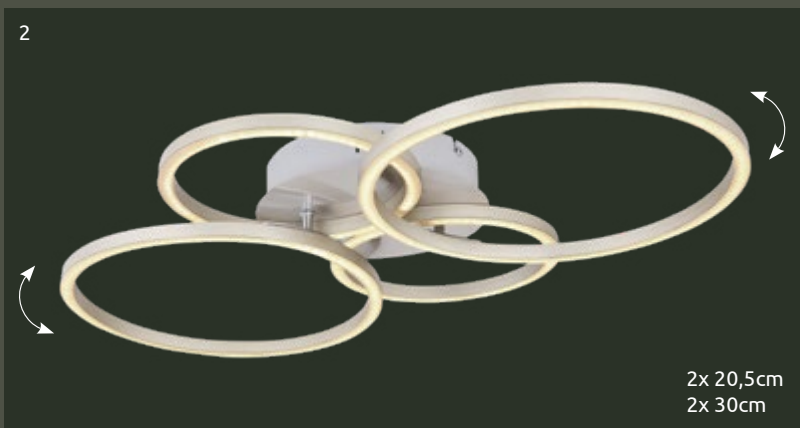

Kendy

1	67233-30N	incl. LED 30W	A	2000lm	1500lm	3000K	VPE: 4	↔ 49,5cm x 30cm ▾ 9,5cm
2	67233-40N	incl. LED 40W	A	2680lm	1960lm	3000K	VPE: 4	↔ 65,5cm x 40,5cm ▾ 7,5cm
3	67233-24N	incl. LED 24W	A	2000lm	1300lm	3000K	VPE: 4	↔ 49cm x 24,5cm ▾ 7cm

nickel matt, plastic opal