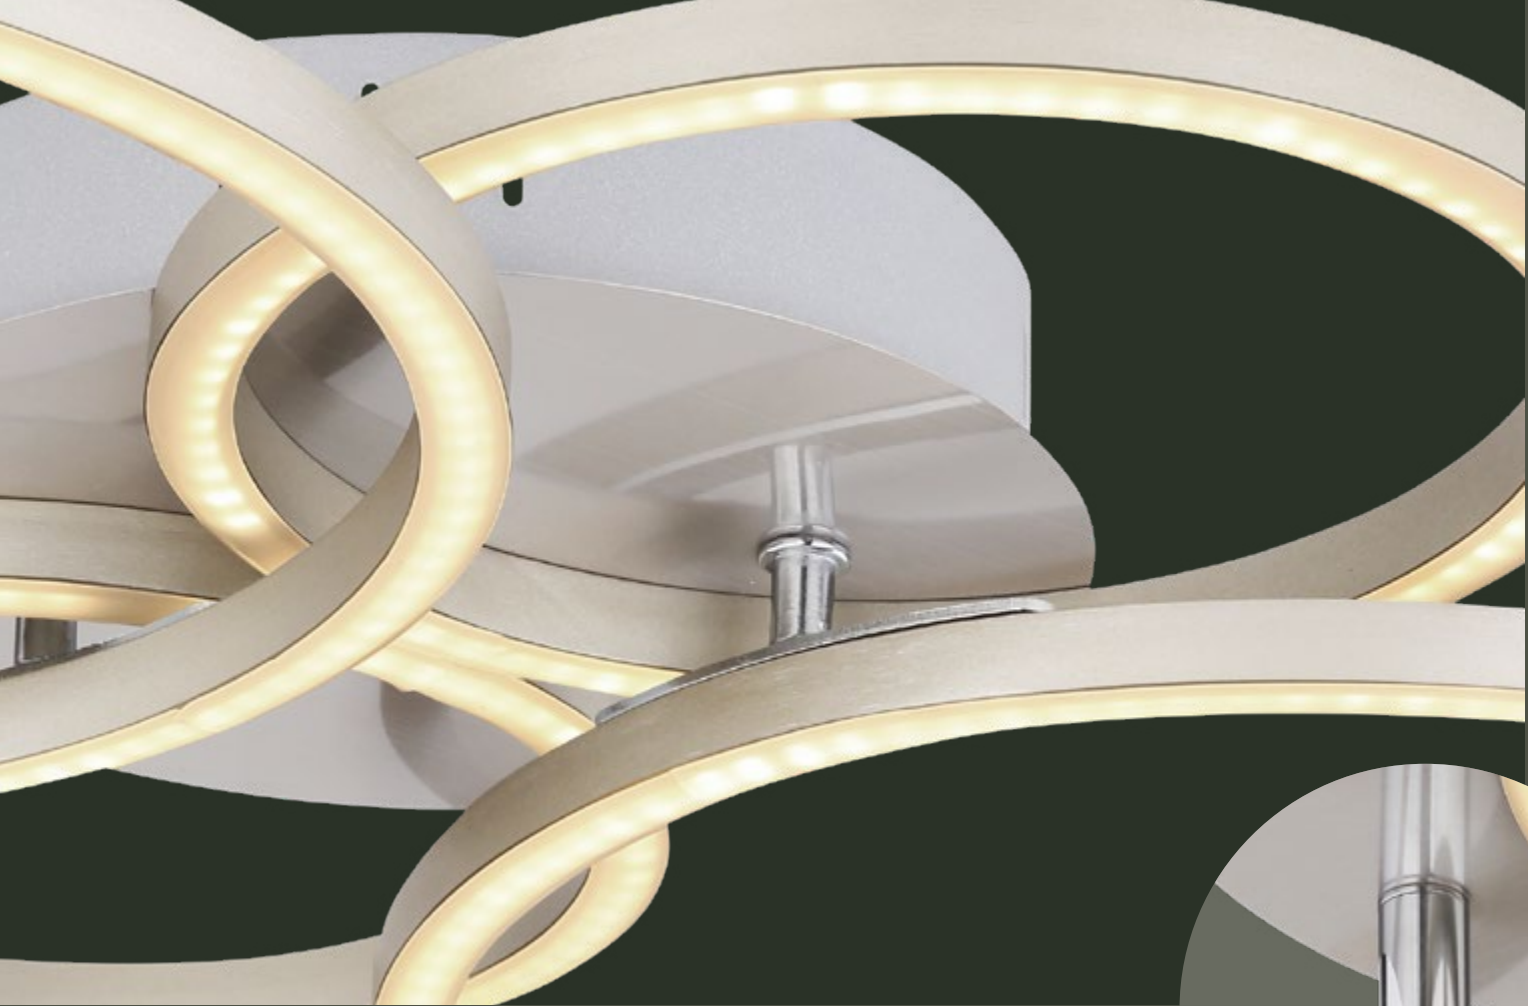

Kendy

1	67233-30N	incl. LED 30W	A	2000lm	1500lm	3000K	VPE: 4	↔ 49,5cm x 30cm ▾ 9,5cm
2	67233-40N	incl. LED 40W	A	2680lm	1960lm	3000K	VPE: 4	↔ 65,5cm x 40,5cm ▾ 7,5cm
3	67233-24N	incl. LED 24W	A	2000lm	1300lm	3000K	VPE: 4	↔ 49cm x 24,5cm ▾ 7cm

nickel matt, plastic opal