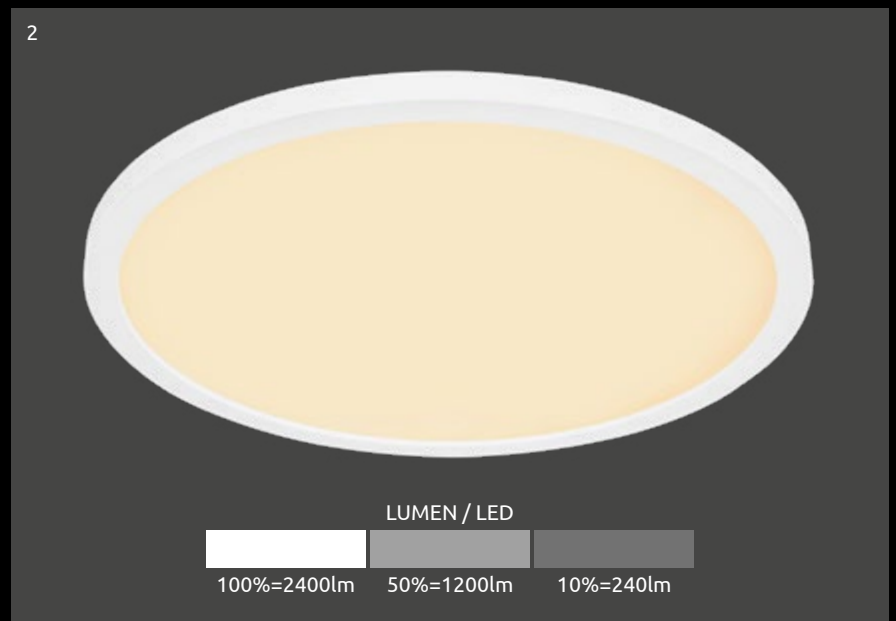

Sapana

1	41562-18W	incl. LED 18W	A+	1800lm	1600lm	3000K	VPE: 10	Ø29cm	↕ 2,5cm
2	41562-24W	incl. LED 24W	A+	2600lm	2400lm	3000K	VPE: 10	Ø42cm	↕ 2,5cm
3	41563-18W	incl. LED 18W	A+	1800lm	1600lm	3000K	VPE: 10	↔ 29,5cm x 29,5cm	↕ 2,5cm

plastic white, plastic opal