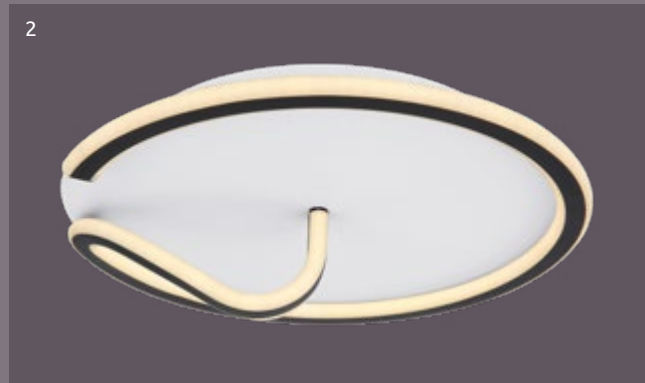

VPE: 1

Ø55cm ▾ 120cm

nickel matt,
acrylic opal

- incl.
- dimmable
- many steps
- many light steps
- colour fixing
- night light
- memory function

Rodan

1	48439-50	incl. LED 50W	A	250-5000lm	150-2400lm	3000-6000K 3000 4500 6000K	VPE: 4	Ø51cm	↓15cm
2	48439-40	incl. LED 40W	A	4000lm	2000lm	4000K	VPE: 4	Ø41cm	↓13cm