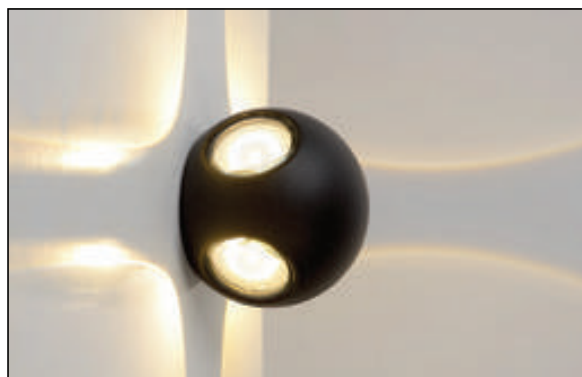

YUPLA LED

- 4x2W/INTEGRATED LED/3000K/tot. 350lm/incl.
- H9,4cm/W10cm/L 10cm
- color black
- aluminium & glass

27880/08/30