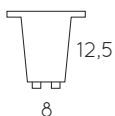

11800/01/12
11801/01/12
11800/01/30
11801/01/30
11801/01/12

11800/01/12

11801/01/12

11800/01/30

11801/01/30

pressure measurement :
100kPa

ARNE-LED

- 1xGU10/LED 5W/2700K/350lm/incl.
- H 36cm/W 9cm/D 6,3cm
- colors black & satin chrome
- stainless steel