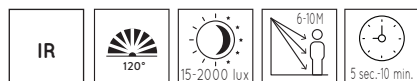

15802/02/30

CLAIRETTE

- 1x15W/INTEGRATED LED/3000K/650 lm/incl.
- H 38cm/W 16,7cm/L 12cm
- color dark grey, clear diffuser
- aluminium & glass diffuser

28861/10/30

PIR MONTION SENSOR INCL.

TENSO SOLAR

- 1x2,2W/INTEGRATED LED/3000K/(205) (264)lm/incl.
- H 29cm/W 15,4cm/L 14cm 27891/02/30
- H 50cm/W 14cm/L 14cm 27892/02/30
- solar panel 2W
- color graphite
- aluminium die casting