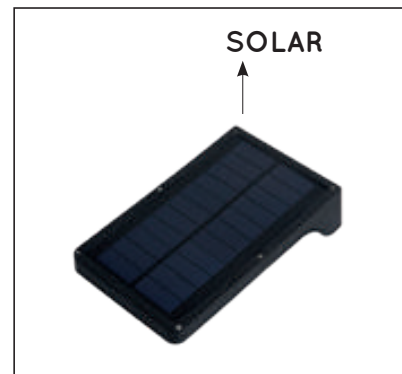

28857/06/30

28857/61/30

BASIC SOLAR

- 3W/INTEGRATED LED/2700K/380lm/incl.
- H 3,6cm/W 11,6cm/L 19cm
- color black
- PC

22862/04/30

PIR motion detector SPECIFICATIONS

The lighting 20% brightness on during the dark.
100% on for 30 seconds when there is movement.
Sensor distance Max.3 meters.