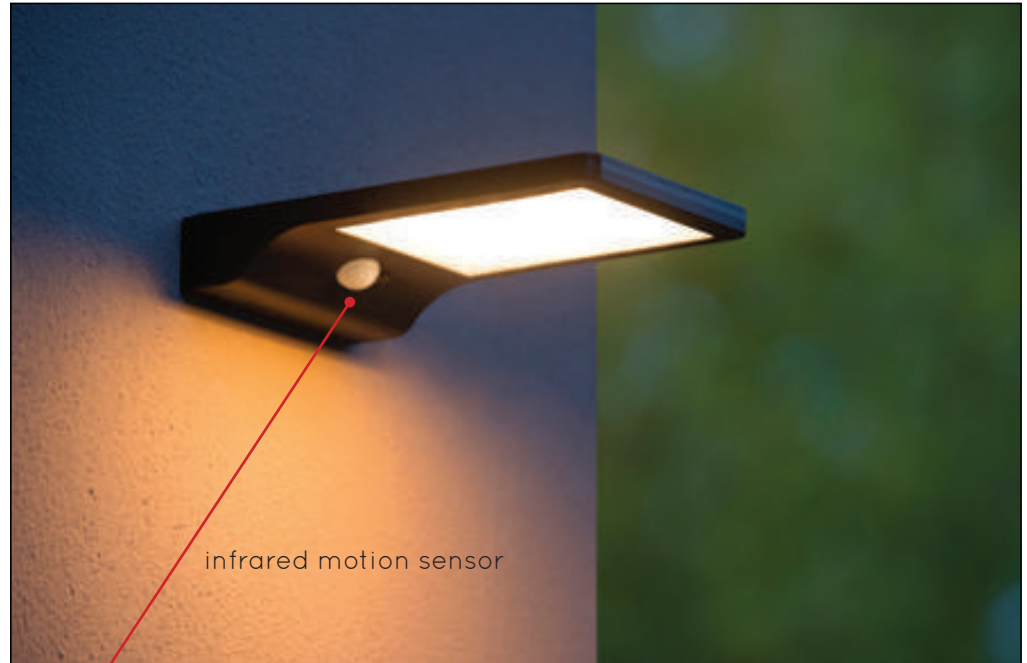

28857/06/30

28857/61/30

BASIC SOLAR

- 3W/INTEGRATED LED/2700K/380lm/incl.
- H 3,6cm/W 11,6cm/L 19cm
- color black
- PC

22862/04/30

PIR motion detector SPECIFICATIONS

The lighting 20% brightness on during the dark.
100% on for 30 seconds when there is movement.
Sensor distance Max.3 meters.