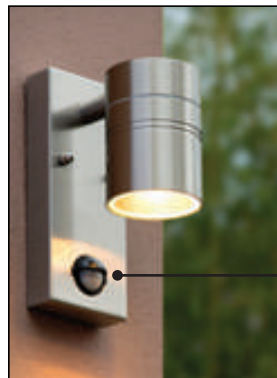

WITH I.R. DETECTOR

- 1xGU10/LED 5W/
- 2700K/350lm/incl.
- H 16cm/W 12cm/D 6,3cm
- **colors black & satin chrome**
- stainless steel

14866/05/12

infrared motion sensor

14866/05/30