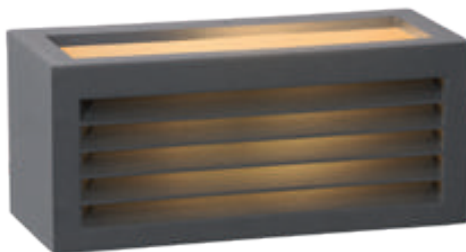

27853/01/97

27853/01/30