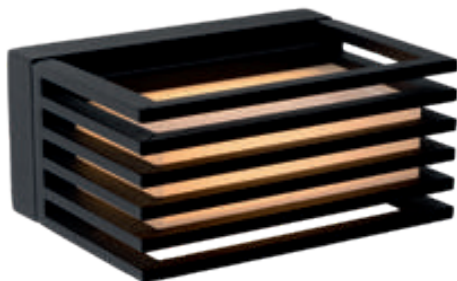

- 30xSMD/10W/INTEGRATED LED/2700K/576lm/incl.
- H 15,4cm/W 16,8cm/L 13cm
- color dark grey
- aluminium & PC

MALTA LED

- 1x5,4W/INTEGRATED SMD LED/3000K/231lm/incl.
- H 6,5cm/W 14cm/D 10,5cm
- color black
- aluminium & pc