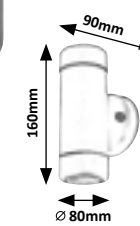

MEDINA

MEDINA

8832 (P)
☒ GU10 / 1x max. 10W
IP44
19632
matte black
5 996250 386328

8833 (P)
☒ GU10 / 2x max. 10W
IP44
19632
matte black
5 996250 386335

8834 (P)
☒ GU10 / 1x max. 10W
IP44
☒ 2-8m, 90° • 19632
matte black
5 996250 386342

8835 (P)
☒ GU10 / 2x max. 10W
IP44
☒ 2-8m, 90° • 19632
matte black
5 996250 386359

8836 (P)
☒ GU10 / 1x max. 10W
IP44
19632
matte white
5 996250 386366

8837 (P)
☒ GU10 / 2x max. 10W
IP44
19632
matte white
5 996250 386373

8838 (P)
☒ GU10 / 1x max. 10W
IP44
☒ 2-8m, 90° • 19632
matte white
5 996250 386380

8839 (P)
☒ GU10 / 2x max. 10W
IP44
☒ 2-8m, 90° • 19632
matte white
5 996250 386397