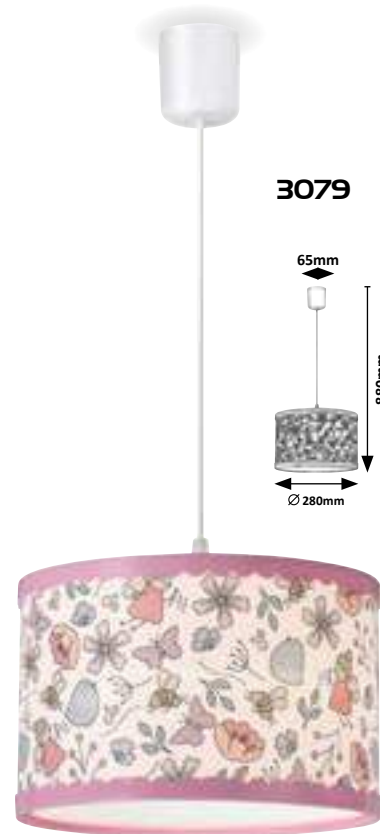

HANKA

DESIGNED BY **rabalux** **NEW**

3079