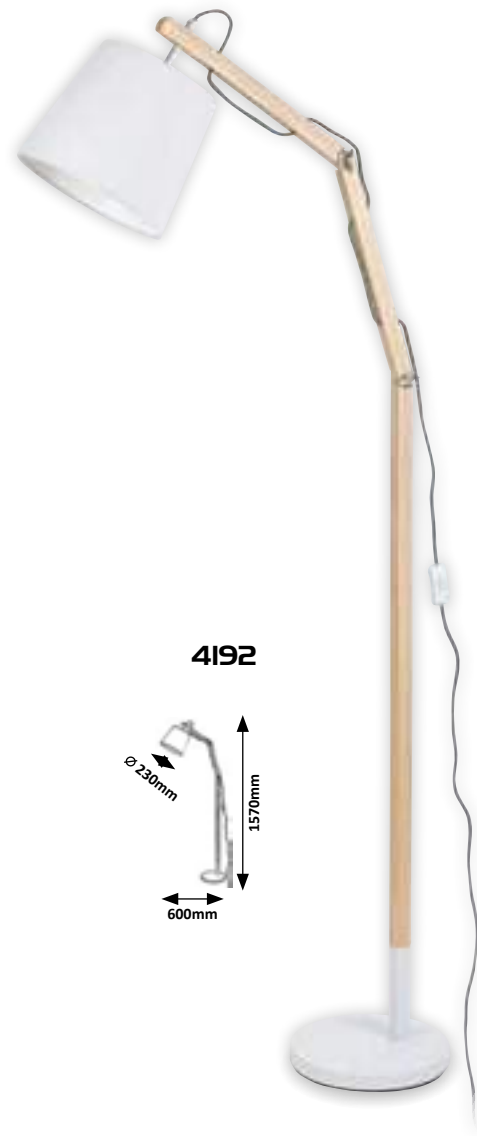

THOMAS

WOOD
TEXTILE
CABLE

4192