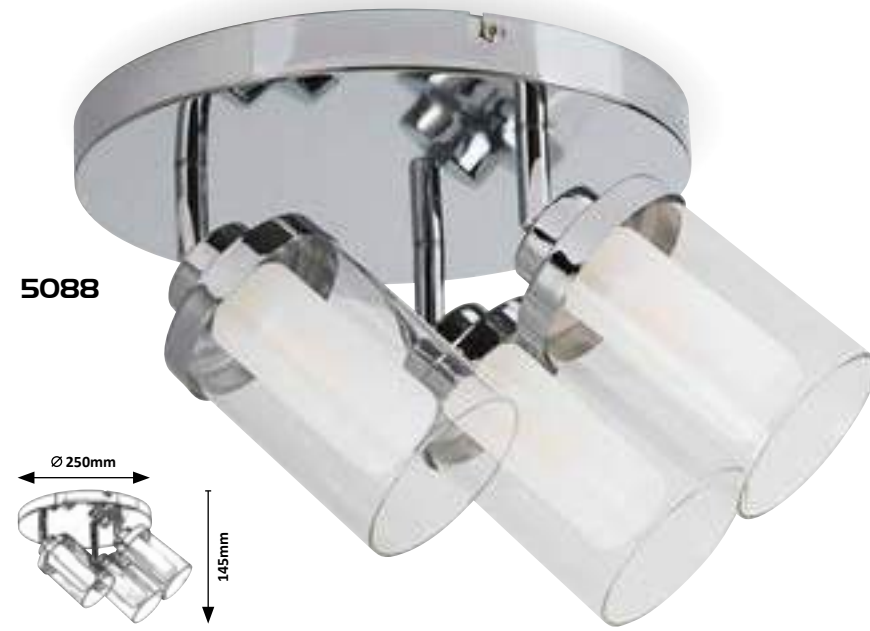

5088

5087 MG

☒ G9 / 1x max. 28W
IP44 •
▲ 19850, ▣ 19851
chrome/opal glass/transparent

9 36250 350875

5088 MG

☒ G9 / 3x max. 28W
IP44
▲ 19850, ▣ 19851
chrome/opal glass/transparent

9 36250 350882