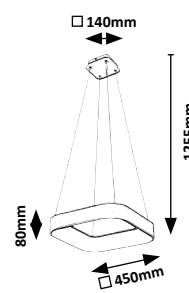

ADELINE

2507

2508

2509

2510

ADELINE

3926

3928

3927

3929

2507 (M) (P)

LED / 26W
(1500lm, 4000K) incl.
IP20
matte white

2508 (M) (P)

LED / 36W
(2100lm, 4000K) incl.
IP20
matte white

2509 (M) (P)

LED / 26W
(1500lm, 4000K) incl.
IP20
matte white

2510 (M) (P)

LED / 36W
(2100lm, 4000K) incl.
IP20
matte white

3926 (M) (A)

LED / 28W
(1800lm, 3000K-6000K) incl.
IP20 • 532
grey/white

3927 (M) (A)

LED / 28W
(1800lm, 3000K-6000K) incl.
IP20 • 532
grey/white

3928 (M) (A)

LED / 24W
(1500lm, 3000K-6000K) incl.
IP20 • 532
grey/white

3929 (M) (A)

LED / 24W
(1500lm, 3000K-6000K) incl.
IP20 • 532
grey/white