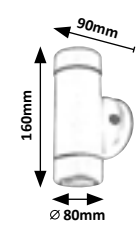

MEDINA

MEDINA

8832 (P)
☒ GU10 / 1x max. 10W
IP44
19632
matte black
5 996250 386328

8833 (P)
☒ GU10 / 2x max. 10W
IP44
19632
matte black
5 996250 386335

8834 (P)
☒ GU10 / 1x max. 10W
IP44
☒ 2-8m, 90° • 19632
matte black
5 996250 386342

8835 (P)
☒ GU10 / 2x max. 10W
IP44
☒ 2-8m, 90° • 19632
matte black
5 996250 386359

8836 (P)
☒ GU10 / 1x max. 10W
IP44
19632
matte white
5 996250 386366

8837 (P)
☒ GU10 / 2x max. 10W
IP44
19632
matte white
5 996250 386373

8838 (P)
☒ GU10 / 1x max. 10W
IP44
☒ 2-8m, 90° • 19632
matte white
5 996250 386380

8839 (P)
☒ GU10 / 2x max. 10W
IP44
☒ 2-8m, 90° • 19632
matte white
5 996250 386397