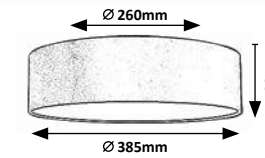

3859, 2696

3307

3308

ALDONA

VELVET **NEW**

3859

3860

OTILIA

5 YEARS WARRANTY LED built-in WARM White **NEW**

3307

3308

3859 (M) (T)
☒ E-27 / 2x max. 10W
IP20 • 19883, 19885
blue/white

5 996250 338590

3860 (M) (T)
☒ E-27 / 2x max. 10W
IP20 • 19884, 19886
grey/white

5 996250 338600

3307 (M) (T)
☒ LED / 22W
(970lm, 3000K) incl.
IP20 • 19933, 19934
grey/white

5 996250 333070

3308 (M) (T)
☒ LED / 22W
(970lm, 3000K) incl.
IP20 • 19935, 19934
cream/white

5 996250 333080