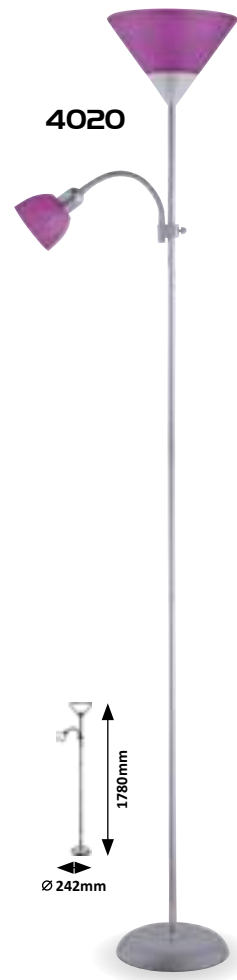

4026

ACTION

4020