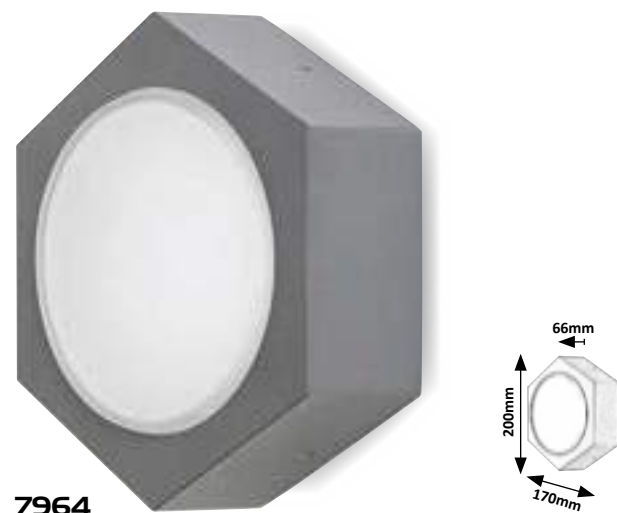

AVOLA

7964

NAVIA

8130

7964 **M G**

LED / 9W
(680lm, 3000K) incl.
IP54 • 19631
anthracite/white

8130 **M**

LED / 11W
(641lm, 4000K) incl.
IP65
black

FOLLINA

8154

8154 **M**

LED / 11W
(530lm, 4000K) incl.
IP65
black