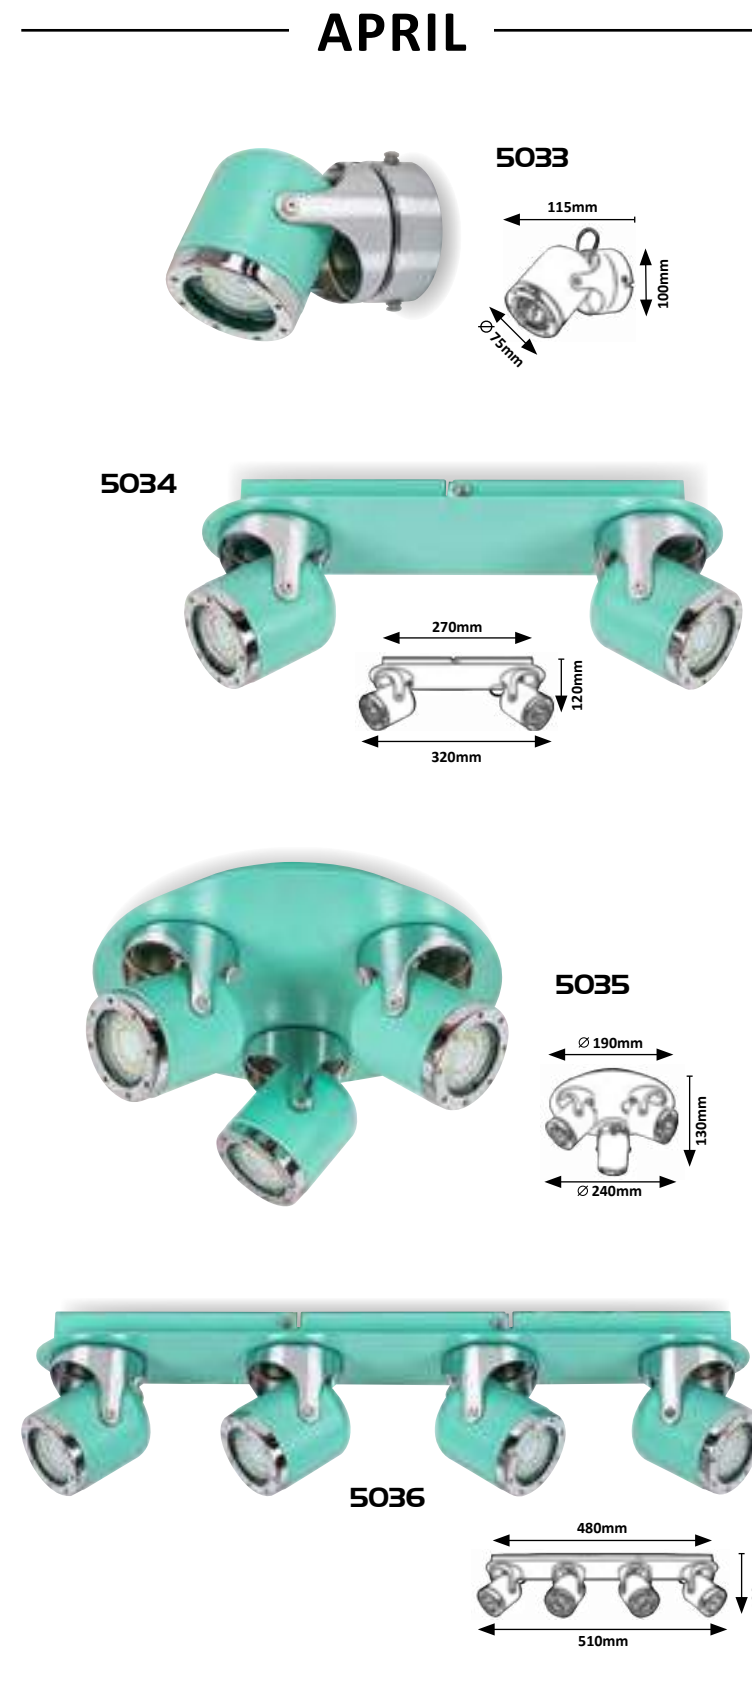

5033 (M)
☒ GU10 / 1x max. 5W
IP20
mint/chrome

5034 (M)
☒ GU10 / 2x max. 5W
IP20
mint/chrome

5035 (M)
☒ GU10 / 3x max. 5W
IP20
mint/chrome

5036 (M)
☒ GU10 / 4x max. 5W
IP20
mint/chrome

5037 (M)
☒ GU10 / 1x max. 5W
IP20
red/chrome

5038 (M)
☒ GU10 / 2x max. 5W
IP20
red/chrome

5039 (M)
☒ GU10 / 3x max. 5W
IP20
red/chrome

5040 (M)
☒ GU10 / 4x max. 5W
IP20
red/chrome