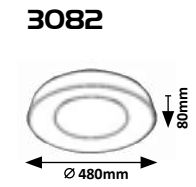

CEILO

LED built-in
NEW
BACKLIGHT effect

2507 (M) (P)

LED / 26W
(1500lm, 4000K) incl.
IP20
matte white

5 998250 325071

2508 (M) (P)

LED / 36W
(2100lm, 4000K) incl.
IP20
matte white

5 998250 325088

3926 (M) (A)

LED / 28W
(1800lm, 3000K-6000K) incl.
IP20 • 532
grey/white

5 998250 339269

3928 (M) (A)

LED / 24W
(1500lm, 3000K-6000K) incl.
IP20 • 532
grey/white

5 998250 339283

3082 (M) (P)

LED / 38W
(3200lm, 3000K-6500K) incl.
IP20 • 502
black/white

5 998250 330822

3083 (M) (P)

LED / 38W
(3200lm, 3000K-6500K) incl.
IP20 • 502
white

5 998250 330836