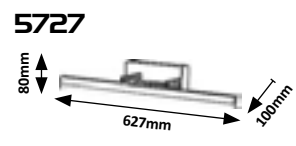

SILAS

JOHN

5719 (MP)
LED / 12W
(1180lm, 4000K) incl.
IP44
chrome

5720 (MP)
LED / 12W
(1180lm, 4000K) incl.
IP44
bronze

5727 (MP)
LED / 18W
(1700lm, 4000K) incl.
IP44
chrome

5729 (MP)
LED / 18W
(1700lm, 4000K) incl.
IP44
bronze

5721 (MP)
LED / 12W
(1080lm, 4000K) incl.
IP44
bronze

5732 (MP)
LED / 12W
(930lm, 3000K) incl.
IP44
matte black

5897 (MP)
LED / 12W
(1080lm, 4000K) incl.
IP44
chrome

6129 (MP)
LED / 18W
(1300lm, 4000K) incl.
IP44
chrome

6130 (MP)
LED / 18W
(1300lm, 4000K) incl.
IP44
bronze