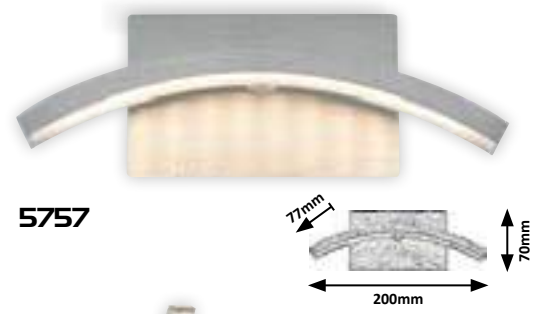

ADDISON

4490 (M P)

LED / 26W
(2100lm, 3000K) incl.
IP20 • brushed aluminium

5 998250 314504

5757 (M P)

LED / 5W
(400lm, 3000K) incl.
IP20 • brushed aluminium

5 998250 357577

5758 (M P)

LED / 30W
(2800lm, 3000K) incl.
IP20 • brushed aluminium

5 998250 357584

5759 (M P)

LED / 21W
(1800lm, 3000K) incl.
IP20 • brushed aluminium

5 998250 357591

ESTHER

LED / 19,2W
(1550lm, 3000K) incl.
IP20 • chrome

5 998250 322179

LED / 19,2W
(1600lm, 3000K) incl.
IP20 • chrome

5 998250 322186