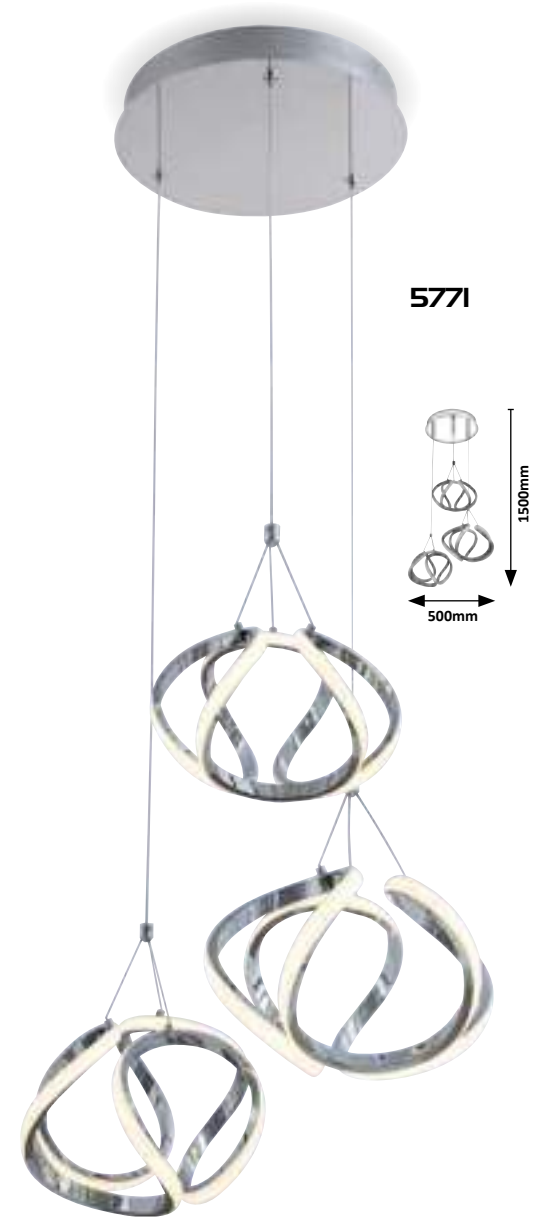

5 998250 356538

5694 (M) (P)

LED / 11W
(700lm, 3000K) incl.
IP20
brown

5 998250 356545

PALMIRA

5770 (M) (P)

LED / 38W
(2500lm, 3000K) incl.
IP20
chrome

5771 (M) (P)