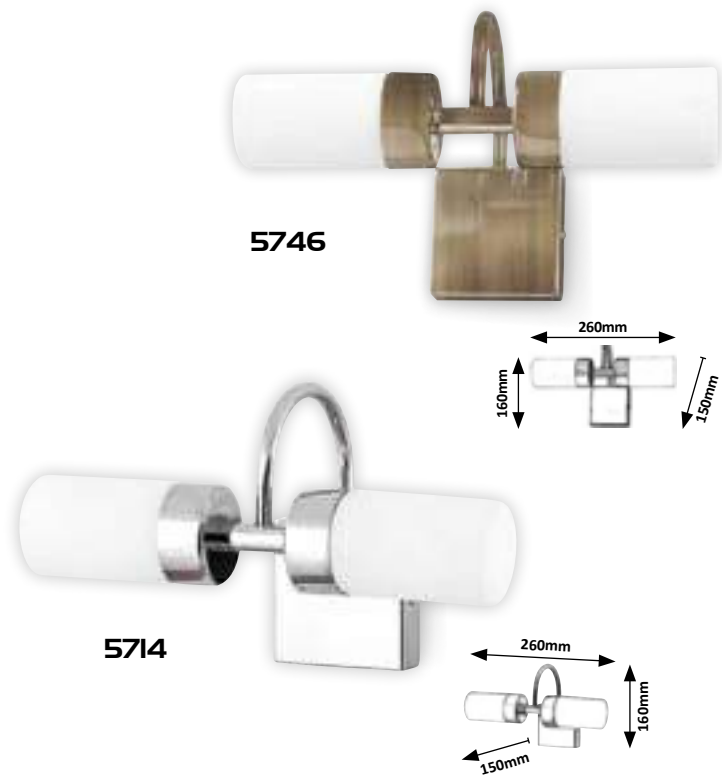

BETTY

JIM

ABBEY

5713 MG	5714 MG	5745 MG	5746 MG	5749 MG	5750 MG
LED / 4W (371lm, 4000K) incl. IP44 • 19587 chrome/opal glass	LED / 8W (785lm, 4000K) incl. IP44 • 19588 chrome/opal glass	LED / 4W (371lm, 4000K) incl. IP44 • 19587 bronze/white	LED / 8W (785lm, 4000K) incl. IP44 • 19588 bronze/white	LED / 5W (400lm, 4000K) incl. IP44 • 19589 chrome/white	LED / 10W (800lm, 4000K) incl. IP44 • 19590 chrome/white
5 998250 357133	5 998250 35714C	5 998250 35745J	5 998250 35746I	5 998250 357492	5 998250 35750E

5786 MP	5787 MP
LED / 10W (900lm, 3000K) incl. IP44 antique bronze	LED / 10W (900lm, 4000K) incl. IP44 chrome
5 998250 357867	5 998250 35787J