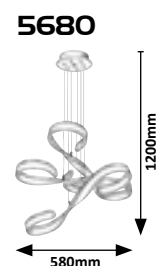

JAYDEN

5679 **M P**

LED / 24W
(1728lm, 3000K) incl.
IP20
matte white

5680 **M P**

LED / 24W
(1728lm, 3000K) incl.
IP20
matte white

TULIO

5889 **M P**

LED / 40W
(2400lm, 3000K) incl.
IP20
white

5890 **M P**

LED / 60W
(4000lm, 3000K) incl.
IP20
white

5891 **M P**

LED / 60W
(3600lm, 3000K) incl.
IP20
white