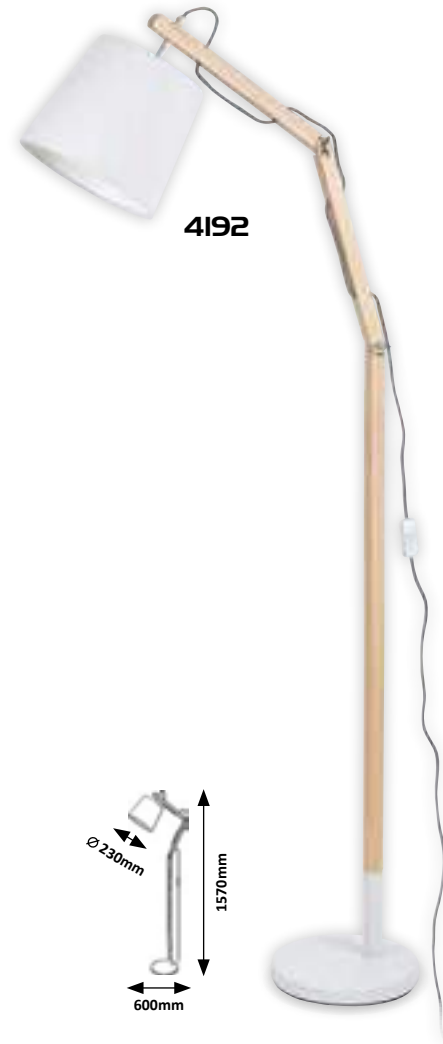

— THOMAS —

WOOD TEXTILE CABLE

4192