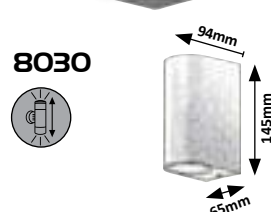

CHILE

8020

8034

8029

8030

CHILE

8018

8019

8099

8100

8020 MG

☒ GU10 / 1x max. 35W
IP44
brushed aluminium

8029 MG

☒ GU10 / 1x max. 35W
IP44
black

8030 MG

☒ GU10 / 2x max. 35W
IP44
black

8034 MG

☒ GU10 / 2x max. 35W
IP44
brushed aluminium

8018 MG

☒ GU10 / 1x max. 35W
IP44
antique brown

8019 MG

☒ GU10 / 2x max. 35W
IP44
antique brown

8099 MG

☒ GU10 / 1x max. 35W
IP44
copper

8100 MG

☒ GU10 / 2x max. 35W
IP44
copper