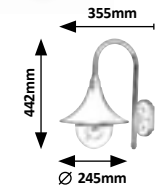

7674 (M) (P)
 ☒ E-27 / 1x max. 40W
 IP44
 black/white

7675 (M) (P)
 ☒ E-27 / 1x max. 40W
 IP44
 black/white

7676 (M) (P)
 ☒ E-27 / 1x max. 40W
 IP44
 black/white

KONSTANZ

8245

8246

8248

8247