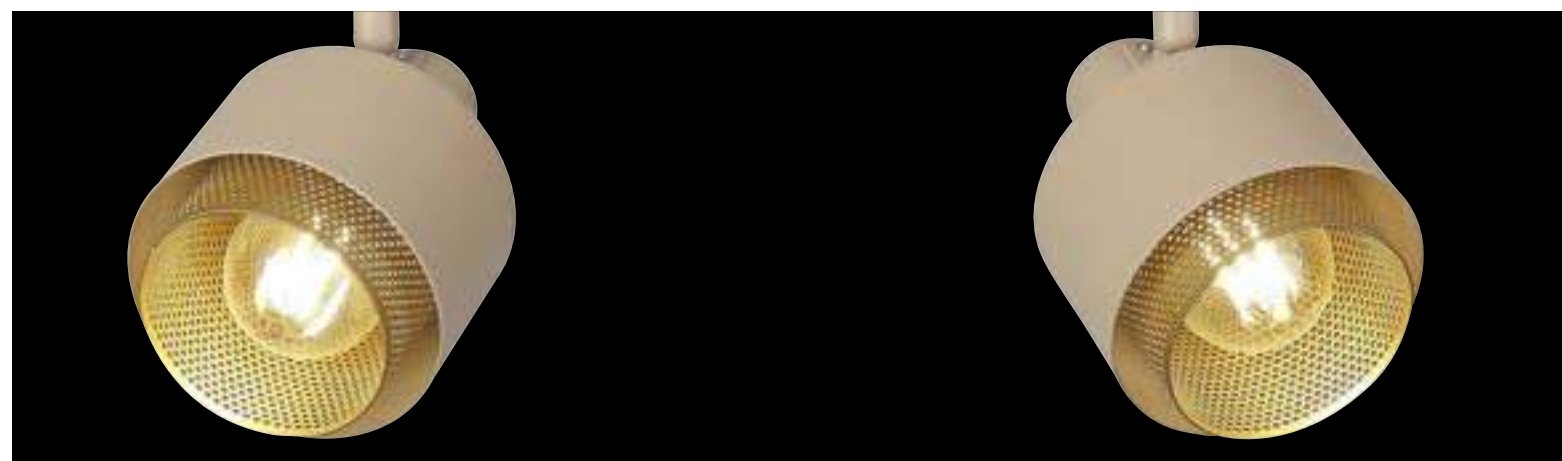

FEDORA

NEW

3547 (M)
☒ E-14 / 1x max. 40W
IP20
brown/gold

3548 (M)
☒ E-14 / 2x max. 40W
IP20
brown/gold

3549 (M)
☒ E-14 / 3x max. 40W
IP20
brown/gold

3550 (M)
☒ E-14 / 4x max. 40W
IP20
brown/gold