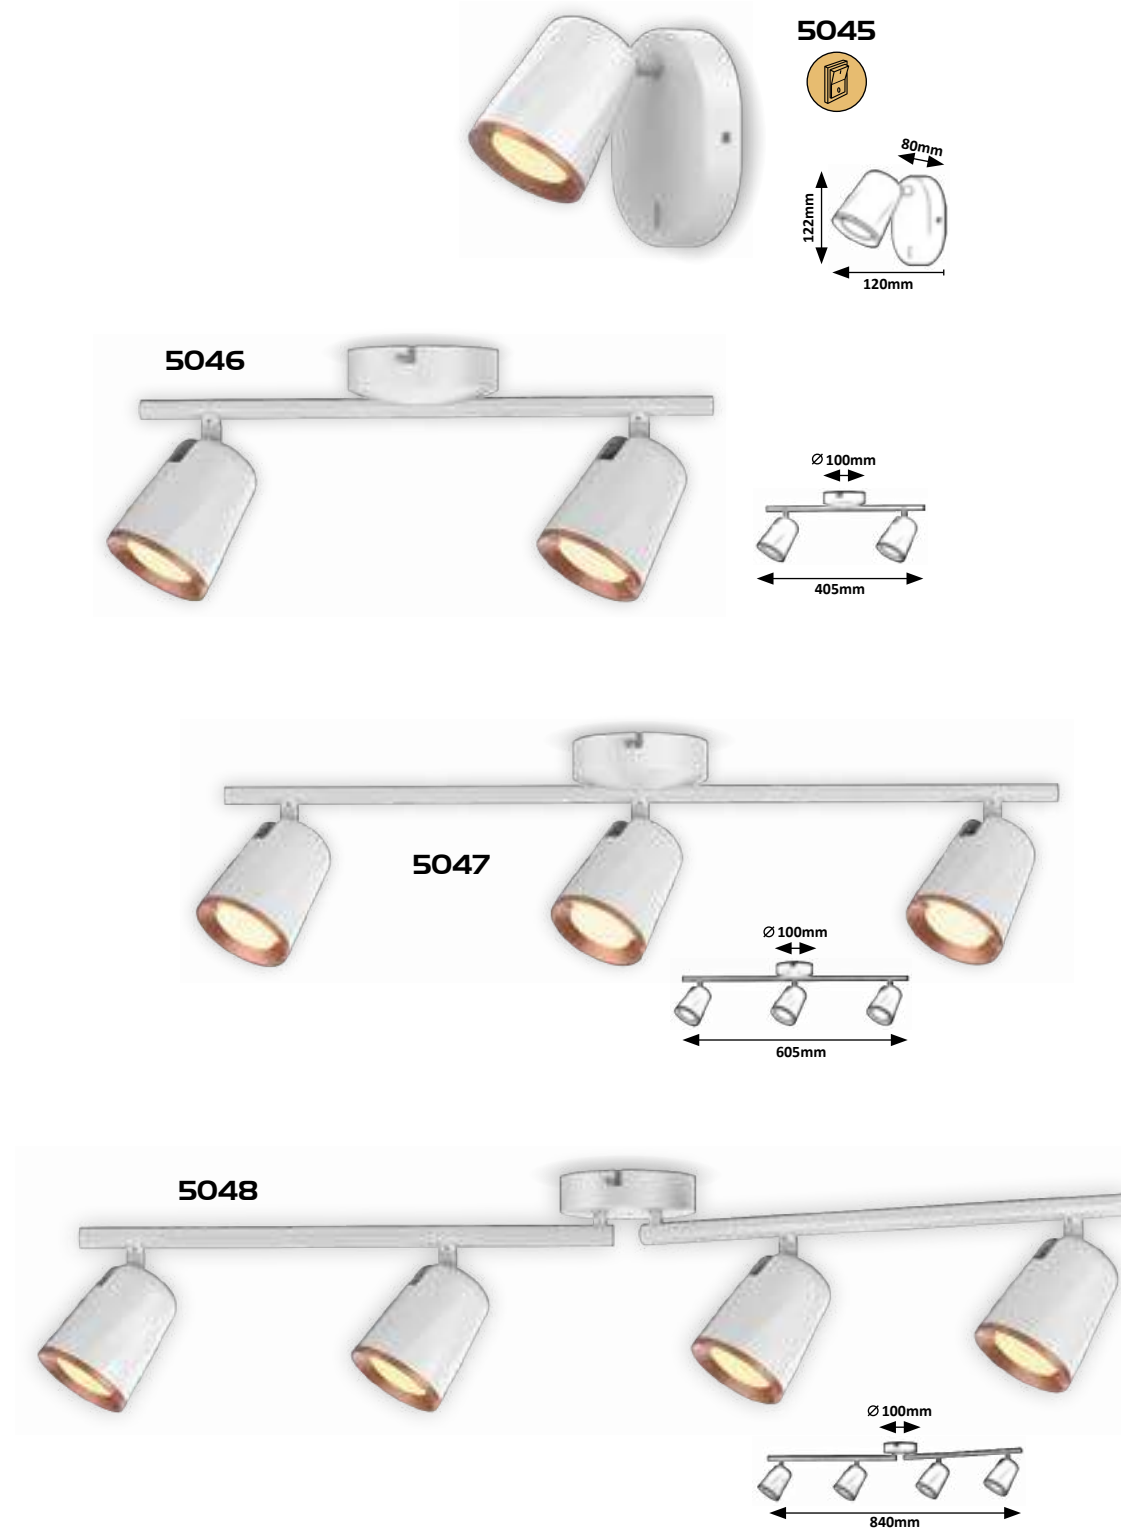

SOLANGE

5045 (M)

LED / 6W
(380lm, 3000K) incl.
IP20 •
white/gold

5046 (M)

LED / 12W
(760lm, 3000K) incl.
IP20
white/gold

5047 (M)

LED / 18W
(1140lm, 3000K) incl.
IP20
white/gold

5048 (M)

LED / 24W
(1520lm, 3000K) incl.
IP20
white/gold