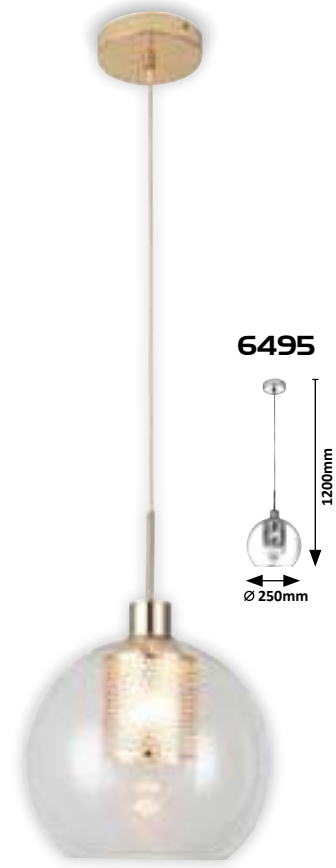

6560

6559 (M) (A)

LED / 20W
(1250lm, 4000K) incl.
IP20
gold

6560 (M) (A)

LED / 4W
(248lm, 4000K) incl.
IP20 •
gold

PHILANA

6495

6496