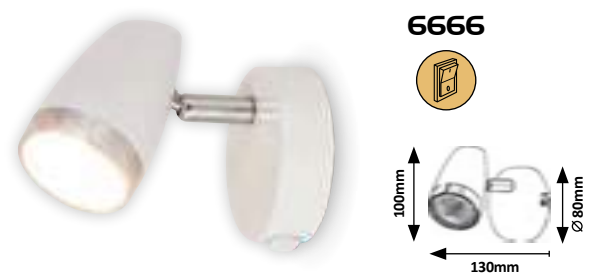

KAREN

OTHERS / BEST MATCH 259, 267.