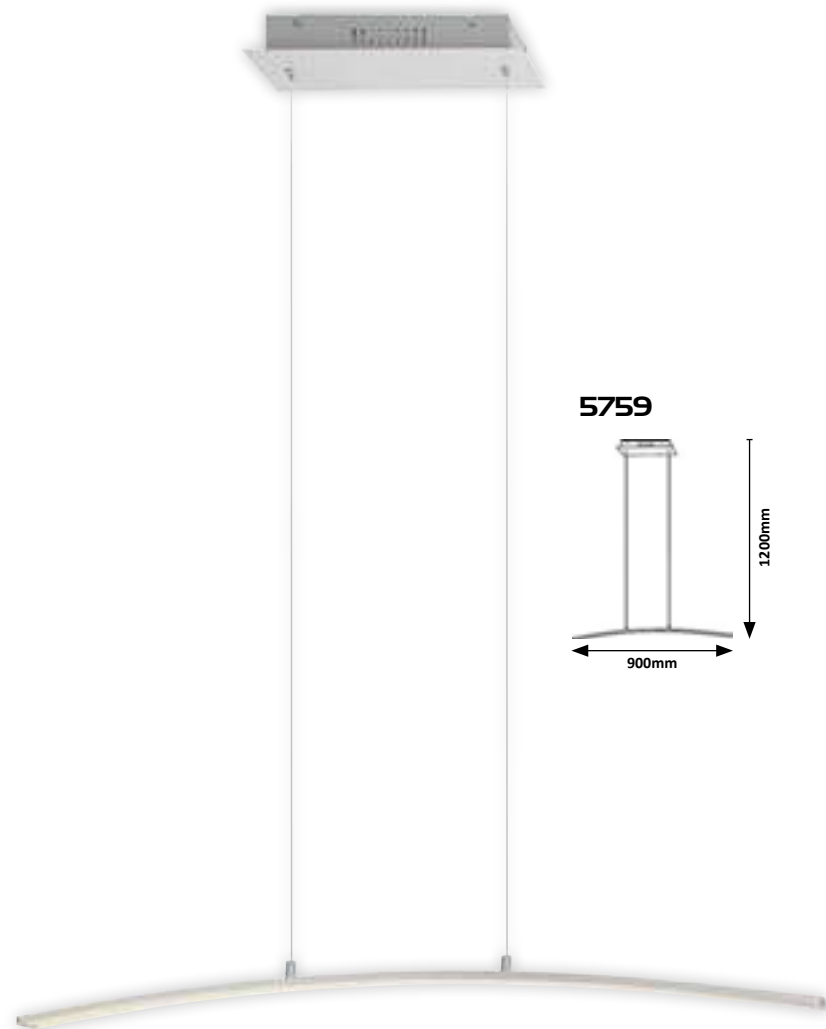

5759

4490 (M P)

LED / 26W
(2100lm, 3000K) incl.
IP20 • brushed aluminium

5 998250 314504

5757 (M P)

LED / 5W
(400lm, 3000K) incl.
IP20 • brushed aluminium

5 998250 357577

5758 (M P)

LED / 30W
(2800lm, 3000K) incl.
IP20 • brushed aluminium

5 998250 357584

5759 (M P)

LED / 21W
(1800lm, 3000K) incl.
IP20 • brushed aluminium

5 998250 357591