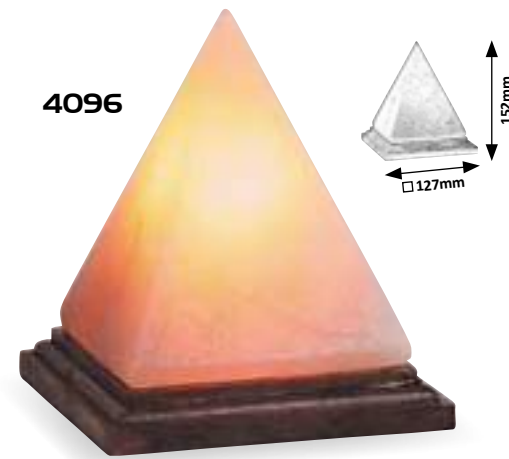

WARM White WOOD

4096

152mm
127mm

FLORES

WARM White WOOD

2676

150mm
150mm

WARM White WOOD