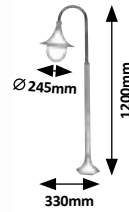

7674 (M) (P)
 ☒ E-27 / 1x max. 40W
 IP44
 black/white

7675 (M) (P)
 ☒ E-27 / 1x max. 40W
 IP44
 black/white

7676 (M) (P)
 ☒ E-27 / 1x max. 40W
 IP44
 black/white

KONSTANZ

8245

8246

8248

8247