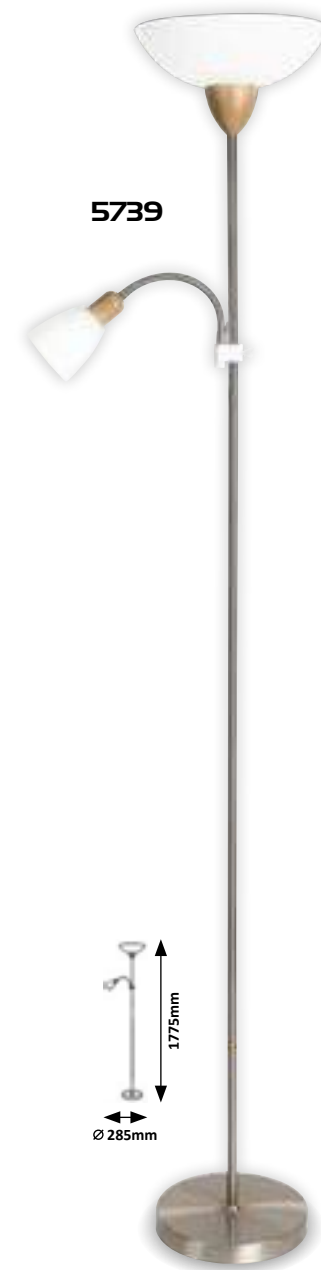

5739

1775mm
Ø 285mm