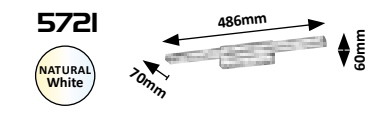

JOHN

5719 (MP)
LED / 12W
(1180lm, 4000K) incl.
IP44
chrome

5720 (MP)
LED / 12W
(1180lm, 4000K) incl.
IP44
bronze

5727 (MP)
LED / 18W
(1700lm, 4000K) incl.
IP44
chrome

5729 (MP)
LED / 18W
(1700lm, 4000K) incl.
IP44
bronze

5721 (MP)
LED / 12W
(1080lm, 4000K) incl.
IP44
bronze

5732 (MP)
LED / 12W
(930lm, 3000K) incl.
IP44
matte black

5897 (MP)
LED / 12W
(1080lm, 4000K) incl.
IP44
chrome

6129 (MP)
LED / 18W
(1300lm, 4000K) incl.
IP44
chrome

6130 (MP)
LED / 18W
(1300lm, 4000K) incl.
IP44
bronze