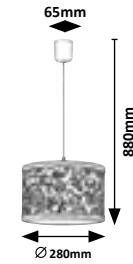

HANKA

DESIGNED BY **rabalux** **NEW**

3079

3080

3416

3417

3079 (P)
E-27 / 1x max. 40W
IP20
white/multicolour

3080 (P)
E-27 / 1x max. 40W
IP20
white/multicolour

3416 (M P)
LED / 24W
(1560lm, 3000K) incl.
IP20 • 19810
white/multicolour

3417 (M P)
LED / 24W
(1560lm, 3000K) incl.
IP20 • 19811
white/multicolour