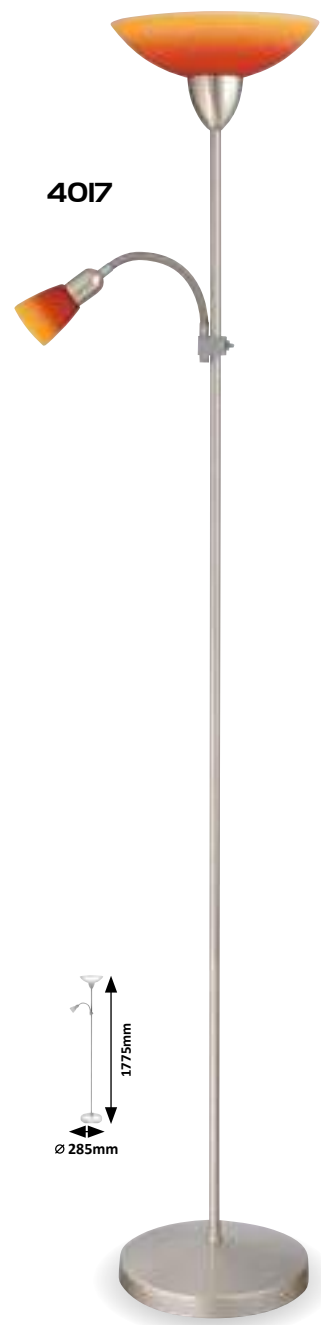

RAINBOW

DIANA

DIANA

4017

1775mm
Ø 285mm

4059

1775mm
Ø 285mm

4067