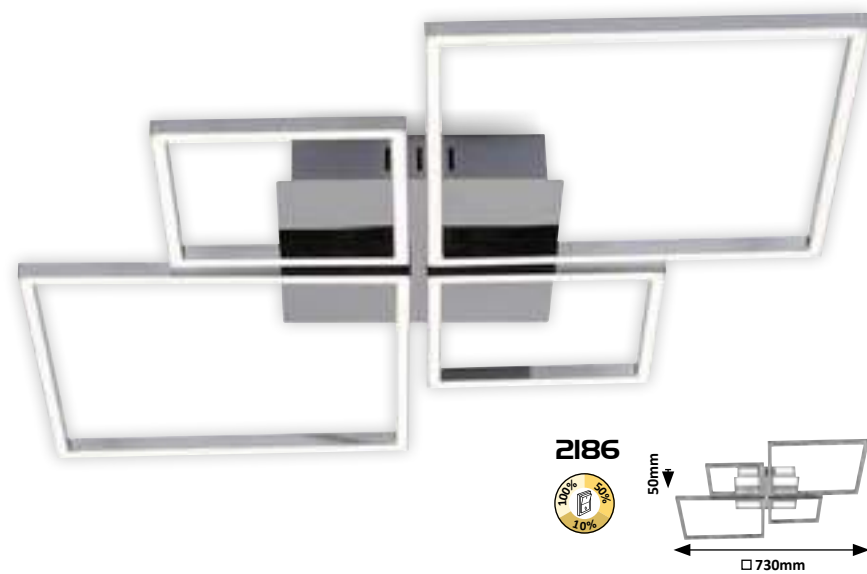

2184

LED / 30W
(2400lm, 4000K) incl.
IP20
chrome

5 998250 321841

AZRA

2185 (M)

LED / 30W
(2400lm, 4000K) incl.
IP20
chrome

2186 (M)

LED / 40W
(3200lm, 4000K) incl.
IP20
chrome