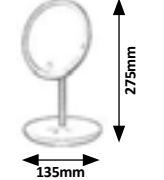

SAJAN

5006

EVITA

NEW

2972

MISTY

4538

4539

5006 M P

LED / 2W
(80lm, 3000K) incl.
DC 3,7V • IP20
black/transparent

2972 P

LED / 5W
(75lm, 2700K-3000K) incl.
IP20
white

4538 P G

LED / 4W
(200lm, 6000K) incl.
DC 5V
IP20 • white

4539 P G

LED / 4W
(200lm, 6000K) incl.
DC 5V
IP20 • white