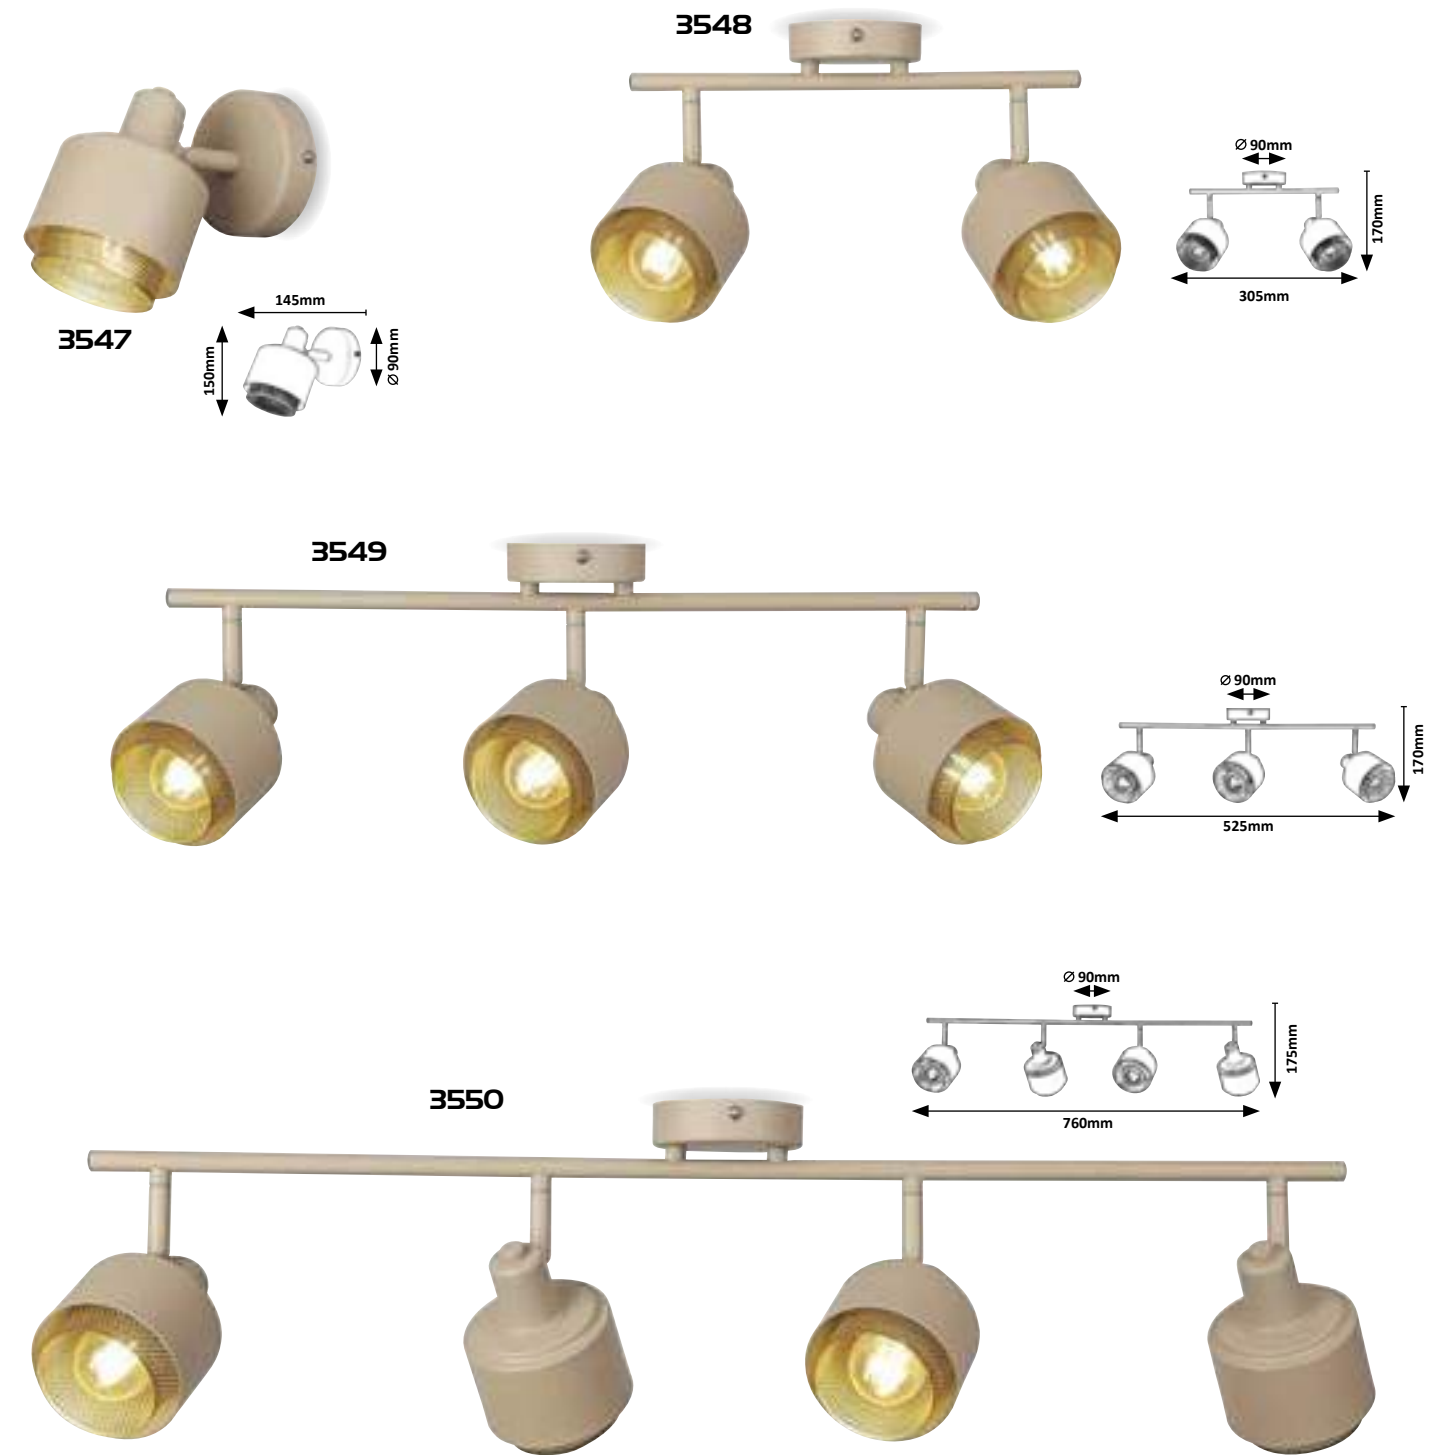

FEDORA

NEW

3547 (M)
☒ E-14 / 1x max. 40W
IP20
brown/gold

3548 (M)
☒ E-14 / 2x max. 40W
IP20
brown/gold

3549 (M)
☒ E-14 / 3x max. 40W
IP20
brown/gold

3550 (M)
☒ E-14 / 4x max. 40W
IP20
brown/gold