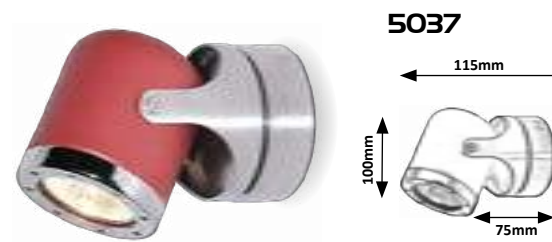

APRIL

5033 (M)
☒ GU10 / 1x max. 5W
IP20
mint/chrome

5034 (M)
☒ GU10 / 2x max. 5W
IP20
mint/chrome

5035 (M)
☒ GU10 / 3x max. 5W
IP20
mint/chrome

5036 (M)
☒ GU10 / 4x max. 5W
IP20
mint/chrome

5037 (M)
☒ GU10 / 1x max. 5W
IP20
red/chrome

5038 (M)
☒ GU10 / 2x max. 5W
IP20
red/chrome

5039 (M)
☒ GU10 / 3x max. 5W
IP20
red/chrome

5040 (M)
☒ GU10 / 4x max. 5W
IP20
red/chrome