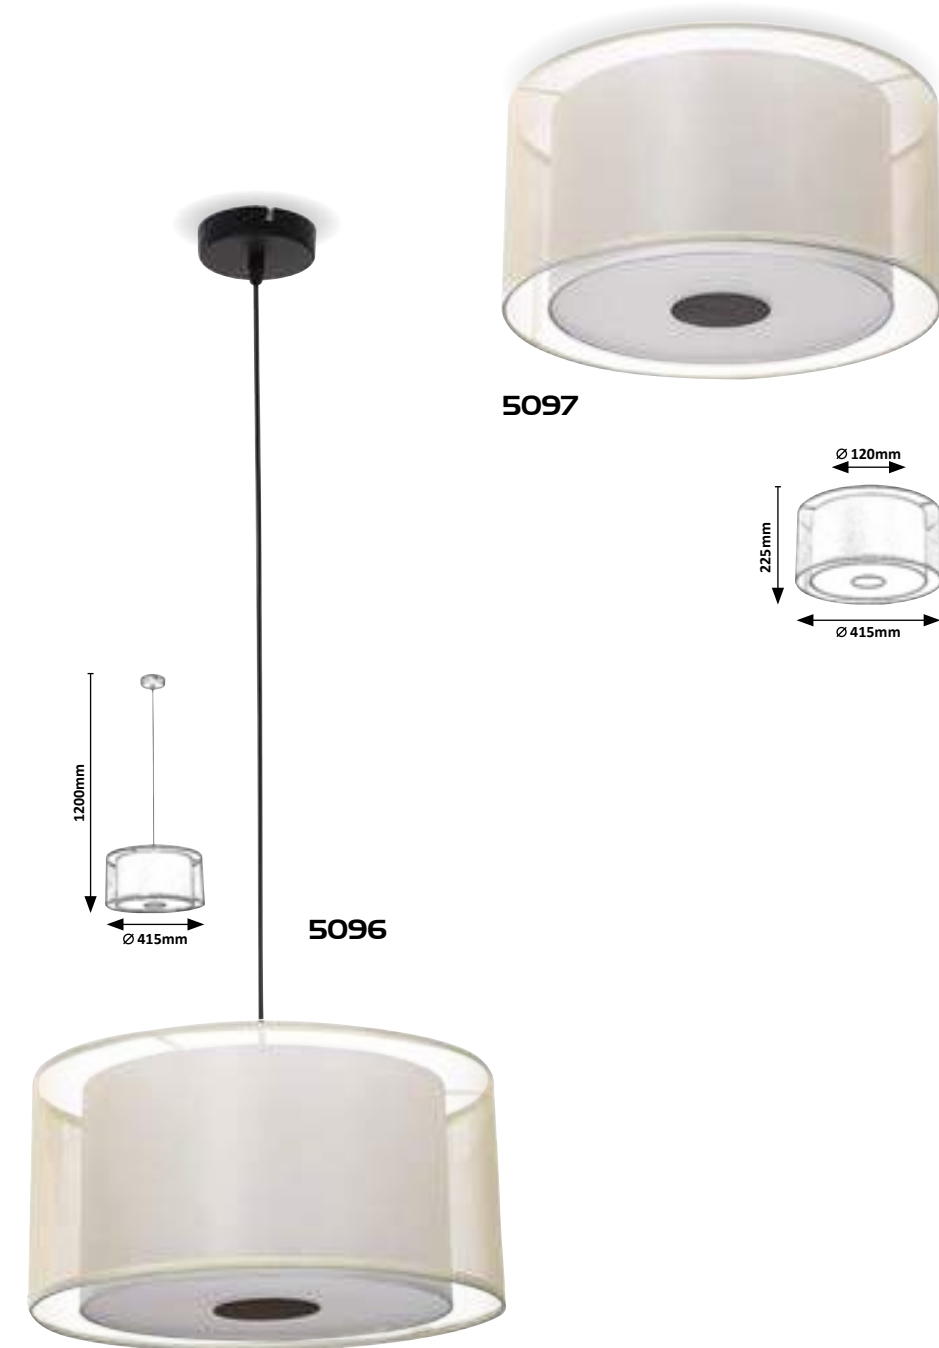

ANETA

NEW

5097

5096

5093 (MT)

E-27 / 1x max. 40W
IP20 • 19856
black/beige

5094 (MT)

E-27 / 1x max. 40W
IP20 • 19857
black/beige

5095 (MT)

E-27 / 1x max. 40W
IP20 • 19858
black/beige

5096 (MT)

E-27 / G45 / 3x max. 40W
IP20 • 19859
black/beige

5097 (MT)

E-27 / G45 / 3x max. 40W
IP20 • 19859
black/beige