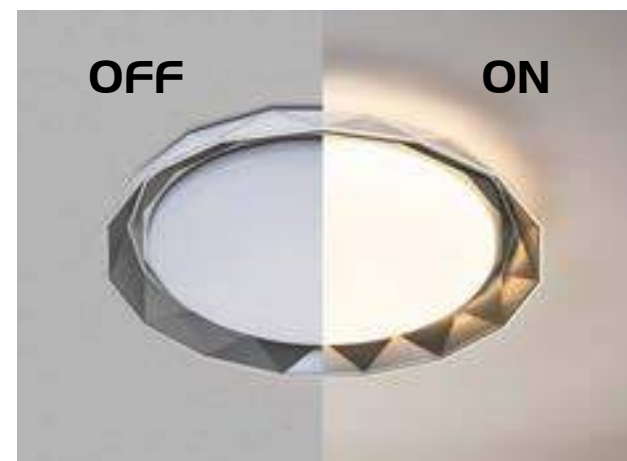

VALTER

LED built-in WARM White 200% **NEW**

3750 (M) (P)

LED / 36W
(2250lm, 3000K) incl.
IP20 • 19891
brown/white

ARCADIA

5 YEARS GUARANTEE LED built-in WARM White 200% BACKLIGHT effect **NEW**

3482 (M) (P)

LED / 48W
(3360lm, 3000K) incl.
IP20
grey/white