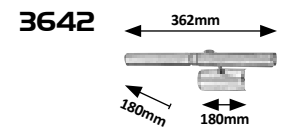

PICTURE LIGHT