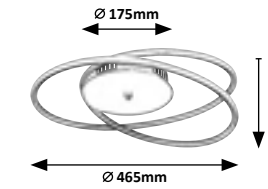

MELORA

2189

2190

MERIDIA

3256

3257

2189 (M)

LED / 30W
(2400lm, 4000K) incl.
IP20
chrome

5 996250 321899

2190 (M)

LED / 30W
(2400lm, 4000K) incl.
IP20
chrome

5 996250 321305

3256 (M P)

LED / 40W
(2900lm, 3000K) incl.
IP20
matte black/white

5 996250 325657

3257 (M P)

LED / 40W
(2900lm, 3000K) incl.
IP20
matte black/white

5 996250 325757