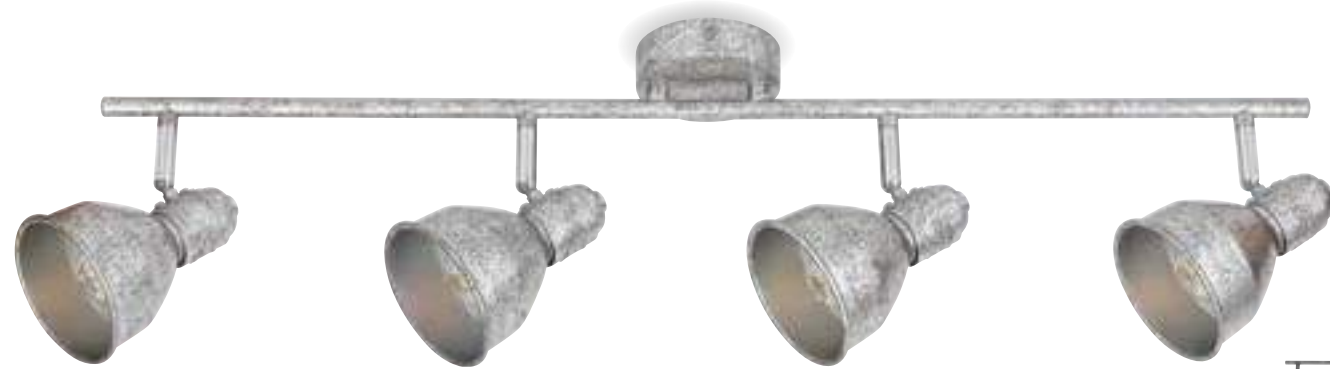

THELMA

5386 (M)

☒ E-14 / 1x max. 40W
IP20
antique silver

5387 (M)

☒ E-14 / 2x max. 40W
IP20
antique silver

5388 (M)

☒ E-14 / 3x max. 40W
IP20
antique silver

5389 (M)

☒ E-14 / 4x max. 40W
IP20
antique silver