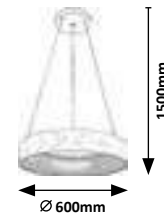

ADELINE

2507

2508

2509

2510

ADELINE

3926

3928

3927

3929

2507 (M) (P)

LED / 26W
(1500lm, 4000K) incl.
IP20
matte white

2508 (M) (P)

LED / 36W
(2100lm, 4000K) incl.
IP20
matte white

2509 (M) (P)

LED / 26W
(1500lm, 4000K) incl.
IP20
matte white

2510 (M) (P)

LED / 36W
(2100lm, 4000K) incl.
IP20
matte white

3926 (M) (A)

LED / 28W
(1800lm, 3000K-6000K) incl.
IP20 • 532
grey/white

3927 (M) (A)

LED / 28W
(1800lm, 3000K-6000K) incl.
IP20 • 532
grey/white

3928 (M) (A)

LED / 24W
(1500lm, 3000K-6000K) incl.
IP20 • 532
grey/white

3929 (M) (A)

LED / 24W
(1500lm, 3000K-6000K) incl.
IP20 • 532
grey/white