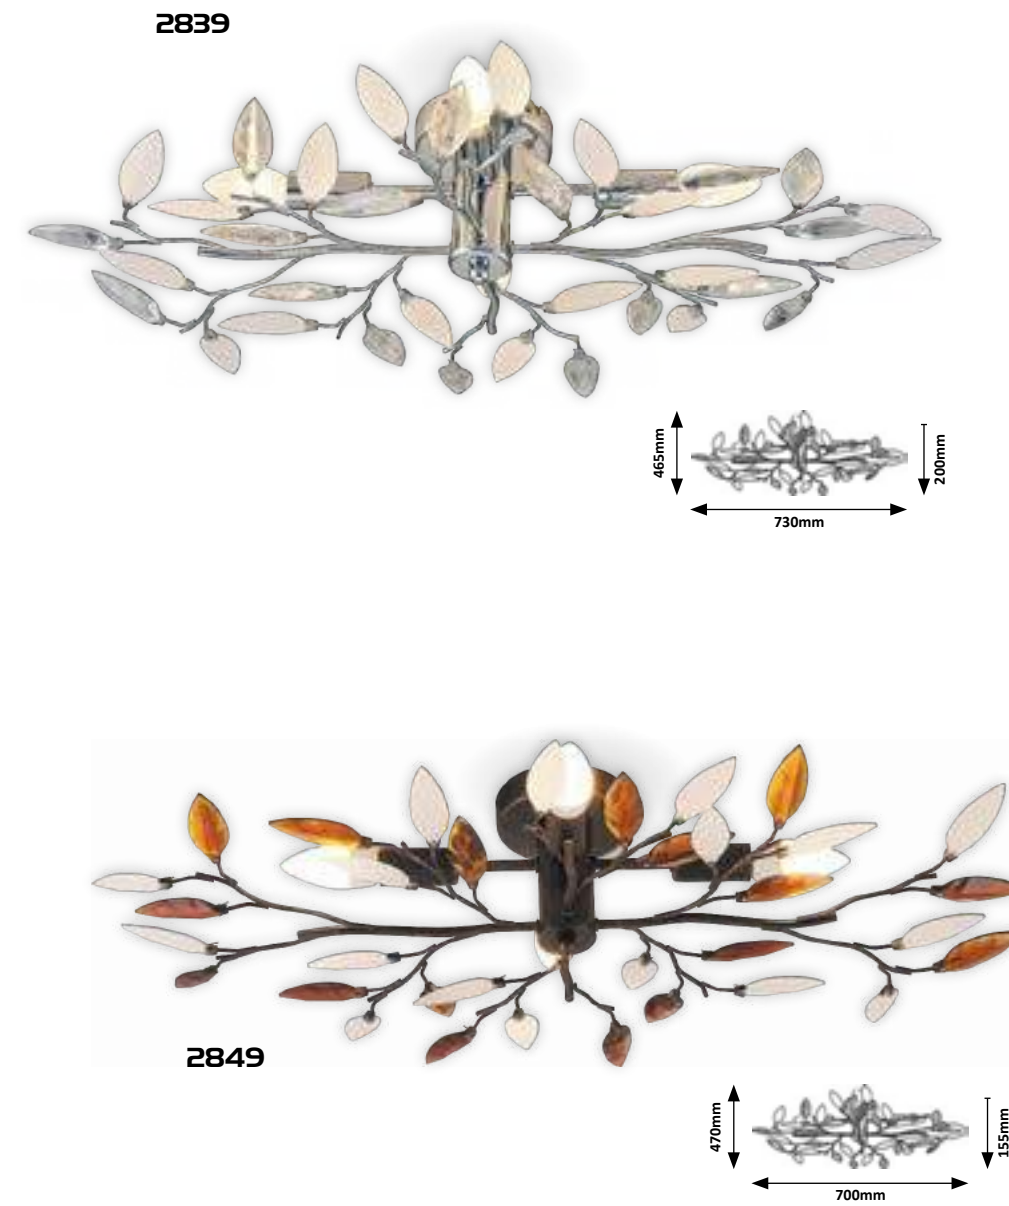

7057 (M) (AC)

☒ E-14 / 2x max. 40W
IP20
antique bronze

7058 (M) (AC)

☒ E-14 / 5x max. 40W
IP20
antique bronze

7059 (M) (AC)

☒ E-14 / 8x max. 40W
IP20
antique bronze

LILIAN

2839 (M) (A)