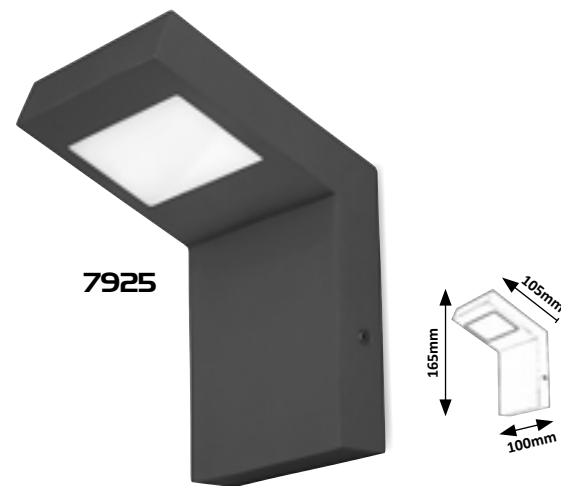

7910 (P)

LED / 9W
(600lm, 3000K) incl.
IP44
matte black/white

7911 (P)

LED / 9W
(600lm, 3000K) incl.
IP44 • 0-8m, 110°
matte black/white

7925 (P)

LED / 9W
(600lm, 3000K) incl.
IP44
matte black/white