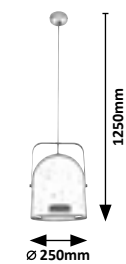

7016

7012 (M)