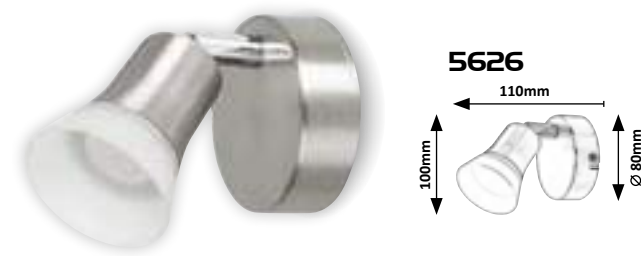

RILEY

5626

5626 (MP)

LED / 4W
(350lm, 3000K) incl.
IP20
satin chrome/opal glass

5627 (MP)

LED / 8W
(700lm, 3000K) incl.
IP20
satin chrome/opal glass

5628 (MP)

LED / 12W
(1050lm, 3000K) incl.
IP20
satin chrome/opal glass

5629 (MP)

LED / 12W
(1050lm, 3000K) incl.
IP20
satin chrome/opal glass

5630 (MP)

LED / 16W
(1400lm, 3000K) incl.
IP20
satin chrome/opal glass

FINIAN

5631 (MG)

E-14 / 1x max. 40W
IP20 • 19633
satin chrome/chrome/
opal glass

5632 (MG)

E-14 / 2x max. 40W
IP20 • 19633
satin chrome/chrome/
opal glass

5633 (MG)

E-14 / 3x max. 40W
IP20 • 19633
satin chrome/chrome/
opal glass

E-14 / 4x max. 40W
IP20 • 19633
satin chrome/chrome/
opal glass