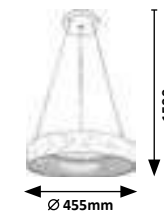

ADELINE

2507

2508

2509

2510

ADELINE

3926

3928

3927

3929

2507 (M) (P)

LED / 26W
(1500lm, 4000K) incl.
IP20
matte white

2508 (M) (P)

LED / 36W
(2100lm, 4000K) incl.
IP20
matte white

2509 (M) (P)

LED / 26W
(1500lm, 4000K) incl.
IP20
matte white

2510 (M) (P)

LED / 36W
(2100lm, 4000K) incl.
IP20
matte white

3926 (M) (A)

LED / 28W
(1800lm, 3000K-6000K) incl.
IP20 • 532
grey/white

3927 (M) (A)

LED / 28W
(1800lm, 3000K-6000K) incl.
IP20 • 532
grey/white

3928 (M) (A)

LED / 24W
(1500lm, 3000K-6000K) incl.
IP20 • 532
grey/white

3929 (M) (A)

LED / 24W
(1500lm, 3000K-6000K) incl.
IP20 • 532
grey/white