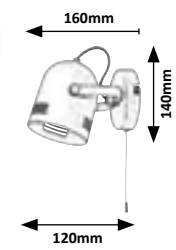

MINUET

DESIGNED BY **rabalux**

7012

7012 (M)

⊗ E-14 / 1x max. 15W
IP20 • white/mint

7013 (M)

⊗ E-14 / 2x max. 40W
IP20 multicolour

7014 (M)

⊗ E-14 / 4x max. 40W
IP20 multicolour

7015 (M)

⊗ E-14 / 1x max. 15W
IP20 • white/mint

7016 (M)

⊗ E-27 / 1x max. 40W
IP20 white/mint