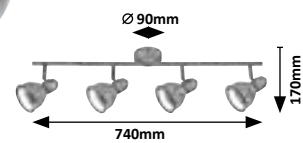

5389

5386 (M)

☒ E-14 / 1x max. 40W
IP20
antique silver

5387 (M)

☒ E-14 / 2x max. 40W
IP20
antique silver

5388 (M)

☒ E-14 / 3x max. 40W
IP20
antique silver

5389 (M)

☒ E-14 / 4x max. 40W
IP20
antique silver