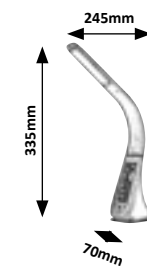

ADAM

2704

2704

(P)

LED / 5W
(550lm, 3000K-5000K) incl.
IP20 • •
black/white

LIONEL

3516

3517