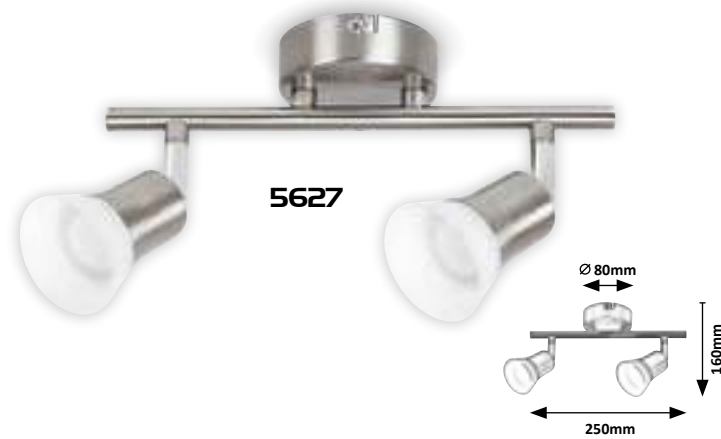

RILEY

5627

5626 (MP)

LED / 4W
(350lm, 3000K) incl.
IP20
satin chrome/opal glass

5627 (MP)

LED / 8W
(700lm, 3000K) incl.
IP20
satin chrome/opal glass

5628 (MP)

LED / 12W
(1050lm, 3000K) incl.
IP20
satin chrome/opal glass

5629 (MP)

LED / 12W
(1050lm, 3000K) incl.
IP20
satin chrome/opal glass

5630 (MP)

LED / 16W
(1400lm, 3000K) incl.
IP20
satin chrome/opal glass

FINIAN

5631 (MG)

E-14 / 1x max. 40W
IP20 • 19633
satin chrome/chrome/
opal glass

5632 (MG)

E-14 / 2x max. 40W
IP20 • 19633
satin chrome/chrome/
opal glass

5633 (MG)

E-14 / 3x max. 40W
IP20 • 19633
satin chrome/chrome/
opal glass

E-14 / 4x max. 40W
IP20 • 19633
satin chrome/chrome/
opal glass