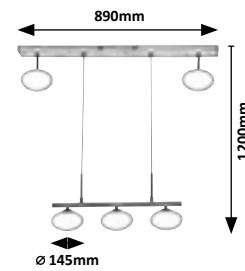

CALISTA

NEW

3059

3060

SEPARATELY SWITCHABLE

DESIGNED BY **rabalux**

3059 MG

☒ G9 / 1x max. 28W
IP20 • 19894
black/white

3060 MG

☒ G9 / 5x max. 28W
IP20 • 19894
black/white

ASLAN

NEW

3468

3469

3470

3468 MG

☒ E-14 / C37 / 1x max. 5W
IP20 • 19937
matte black/white

3469 MG

☒ E-14 / C37 / 3x max. 5W
IP20 • 19937
matte black/white

3470 MG

☒ E-14 / C37 / 5x max. 5W
IP20 • 19937
matte black/white