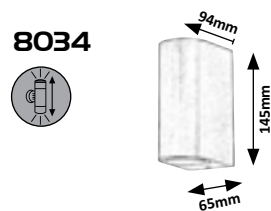

CHILE

8020

8034

8029

8030

CHILE

8018

8019

8099

8100

8020 MG

☒ GU10 / 1x max. 35W
IP44
brushed aluminium

8029 MG

☒ GU10 / 1x max. 35W
IP44
black

8030 MG

☒ GU10 / 2x max. 35W
IP44
black

8034 MG

☒ GU10 / 2x max. 35W
IP44
brushed aluminium

8018 MG

☒ GU10 / 1x max. 35W
IP44
antique brown

8019 MG

☒ GU10 / 2x max. 35W
IP44
antique brown

8099 MG

☒ GU10 / 1x max. 35W
IP44
copper

8100 MG

☒ GU10 / 2x max. 35W
IP44
copper