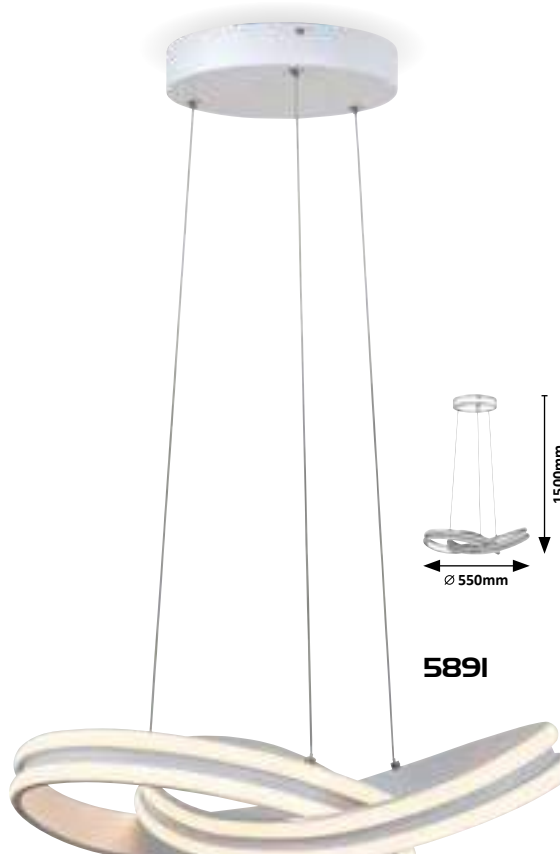

JAYDEN

5679 **M P**

LED / 24W
(1728lm, 3000K) incl.
IP20
matte white

5680 **M P**

LED / 24W
(1728lm, 3000K) incl.
IP20
matte white

TULIO

5889 **M P**

LED / 40W
(2400lm, 3000K) incl.
IP20
white

5890 **M P**

LED / 60W
(4000lm, 3000K) incl.
IP20
white

5891 **M P**

LED / 60W
(3600lm, 3000K) incl.
IP20
white