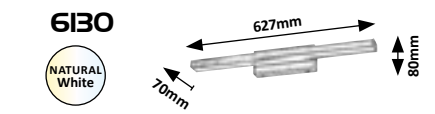

JOHN

5719 (MP)
LED / 12W
(1180lm, 4000K) incl.
IP44
chrome

5720 (MP)
LED / 12W
(1180lm, 4000K) incl.
IP44
bronze

5727 (MP)
LED / 18W
(1700lm, 4000K) incl.
IP44
chrome

5729 (MP)
LED / 18W
(1700lm, 4000K) incl.
IP44
bronze

5721 (MP)
LED / 12W
(1080lm, 4000K) incl.
IP44
bronze

5732 (MP)
LED / 12W
(930lm, 3000K) incl.
IP44
matte black

5897 (MP)
LED / 12W
(1080lm, 4000K) incl.
IP44
chrome

6129 (MP)
LED / 18W
(1300lm, 4000K) incl.
IP44
chrome

6130 (MP)
LED / 18W
(1300lm, 4000K) incl.
IP44
bronze