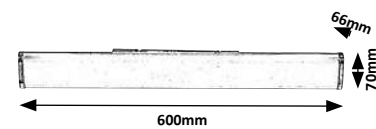

6230 (M)

LED / 5W
(400lm, 4000K) incl.
IP44
chrome

5 936250 362704

6270 (M P)

LED / 14W
(1220lm, 3000K) incl.
IP44
chrome/white

5 936250 362700