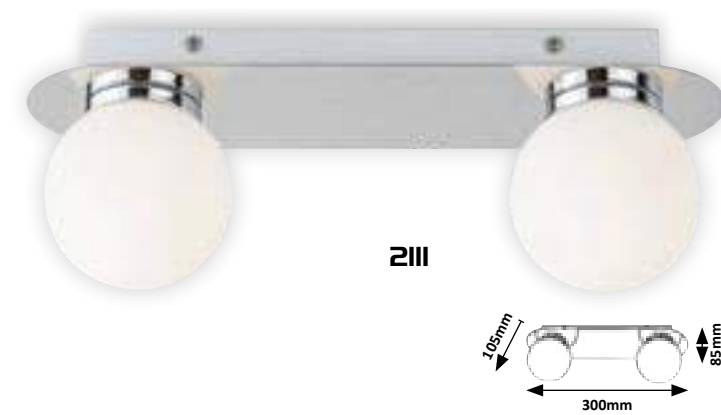

BEATA

BECCA

2111

☑ LED / 5W
(465lm, 4000K) incl.
IP44
chrome/white

5 998250 357164

5717 **MP**

☑ LED / 10W
(930lm, 4000K) incl.
IP44
chrome/white

5 998250 357171

5718 **MP**

☑ LED / 15W
(1395lm, 4000K) incl.
IP44
chrome/white

5 998250 357188

2110 **MG**

☒ G9 / 1x max. 28W
IP44 • 19632
chrome/white

5 998250 321103

2111 **MG**

☒ G9 / 2x max. 28W
IP44 • 19632
chrome/white

5 998250 321110

2112 **MG**

☒ G9 / 3x max. 28W
IP44 • 19632
chrome/white

5 998250 321127

☒ G9 / 3x max. 28W
IP44 • 19632
chrome/white

5 998250 321134