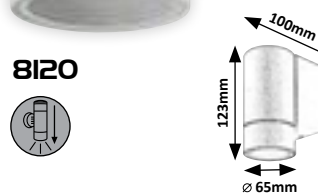

PHOENIX

8118

8120

8119

8121

8118 MG

☒ GU10 / 1x max. 10W
IP54 • 19625
anthracite

5 996250 381183

8119 MG

☒ GU10 / 2x max. 10W
IP54 • 19625
anthracite

5 996250 381190

8120 MG

☒ GU10 / 1x max. 10W
IP54 • 19625
matte white

5 996250 381206

8121 MG

☒ GU10 / 2x max. 10W
IP54 • 19625
matte white

5 996250 381213

CATANIA

8936

NATURAL White

80mm

93mm

Ø 60mm

8937

WARM White

80mm

93mm

Ø 60mm

8936 MP

☒ LED / 4W
(350lm, 4000K) incl.
IP44
satin chrome

5 996250 389363

8937 MP

☒ LED / 4W
(350lm, 3000K) incl.
IP44
bronze

5 996250 389370

8938

NATURAL White

80mm

186mm

Ø 60mm

8939

WARM White

80mm

186mm

Ø 60mm

8938 MP

☒ LED / 8W
(700lm, 4000K) incl.
IP44
satin chrome

5 996250 389387

8939 MP

☒ LED / 8W
(700lm, 3000K) incl.
IP44
bronze

5 996250 389394

ZAGREB

7938

115mm

140mm

Ø 60mm

7939

115mm

180mm

Ø 60mm

7938 MG

☒ GU10 / 1x max. 12W
IP44
satin chrome

5 996250 379388

7939 MG

☒ GU10 / 2x max. 12W
IP44
satin chrome

5 996250 379395