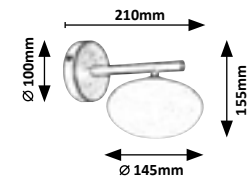

3059

3060

SEPARATELY SWITCHABLE

DESIGNED BY **rabalux**