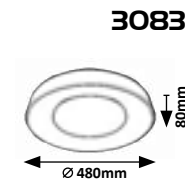

CEILO

LED built-in
NEW
BACKLIGHT effect