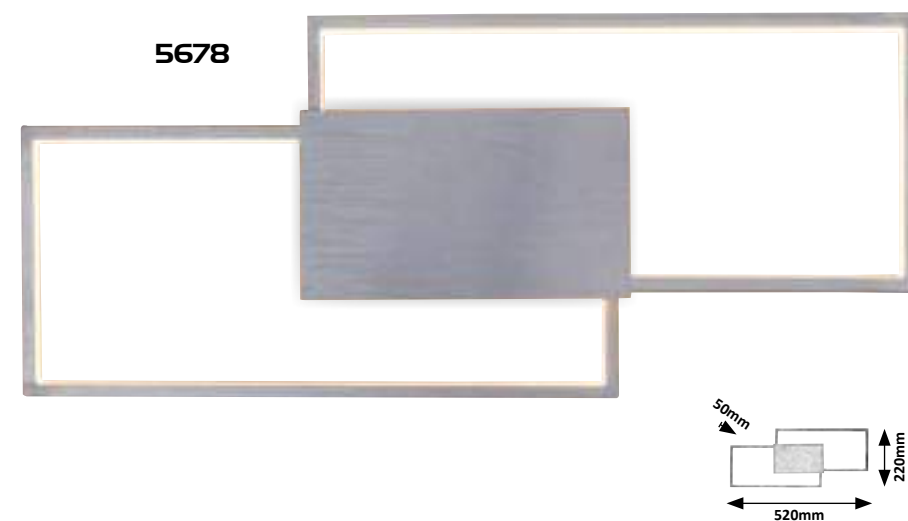

AZRA

2185 (M)

LED / 30W
(2400lm, 4000K) incl.
IP20
chrome

2186 (M)

LED / 40W
(3200lm, 4000K) incl.
IP20
chrome

NEVILLE

ANDREI

I439 (M)

LED / 4W
(190lm, 3000K) incl.
IP20
matte white

I440 (M)

LED / 4W
(180lm, 3000K) incl.
IP20
brushed aluminium

5678 (M)

LED / 18W
(1293lm, 3000K) incl.
IP20
brushed aluminium