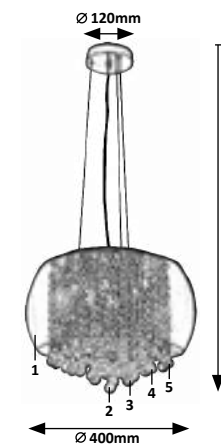

3599

5041 M G

LED / 6W
(450lm, 4000K) incl.
IP20 • 19786
chrome/transparent

5 998250 350417

5042 M G

LED / 18W
(1350lm, 4000K) incl.
IP20 • 19786
chrome/transparent

5 998250 350421

5043 M G

LED / 6W
(450lm, 4000K) incl.
IP20 • 19786
chrome/transparent

5 998250 350431

5044 M G

LED / 18W
(1350lm, 4000K) incl.
IP20 • 19786
chrome/transparent

5 998250 350448

3598 M G

G9 / 6x max. 40W
IP20
1: 19879, 2: 19880, 3: 19881, 4: 19882, 5: 19887
chrome/tinted colour

5 998250 335988

3599 M G

G9 / 6x max. 40W
IP20
1: 19879, 2: 19880, 3: 19881, 4: 19882, 5: 19887
chrome/tinted colour

5 998250 335998