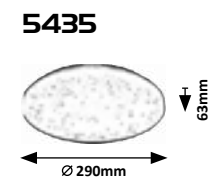

ROB

2284 (M) (P)

LED / 20W
(1400lm, 4000K) incl.
IP20 • 19676
white

2285 (M) (P)

LED / 32W
(2600lm, 4000K) incl.
IP20 • 19677
white

5435 (M) (P)

LED / 20W
(1400lm, 4000K) incl.
IP20 • 19826
white

5436 (M) (P)

LED / 32W
(2600lm, 4000K) incl.
IP20 • 19827
white

ROB

2286

2287

3338

3339

3340

3344

2286 (M) (P)

LED / 20W
(1400lm, 4000K) incl.
IP20 • 19678
white

2287 (M) (P)

LED / 32W
(2600lm, 4000K) incl.
IP20 • 19679
white

3338 (M) (P)

LED / 20W
(1400lm, 3000K) incl.
IP20 • 19914
white

3339 (M) (P)

LED / 32W
(2600lm, 3000K) incl.
IP20 • 19915
white

3340 (M) (P)

LED / 20W
(1400lm, 3000K) incl.
IP20 • 19916
white

3344 (M) (P)

LED / 32W
(2600lm, 3000K) incl.
IP20 • 19917
white