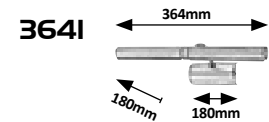

PICTURE LIGHT