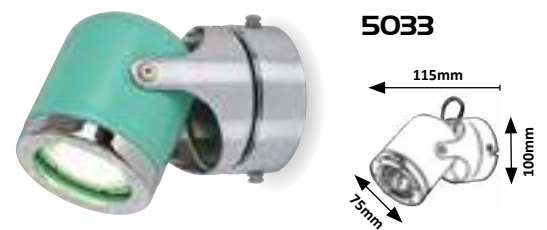

APRIL

APRIL

5033 (M)
☒ GU10 / 1x max. 5W
IP20
mint/chrome

5034 (M)
☒ GU10 / 2x max. 5W
IP20
mint/chrome

5035 (M)
☒ GU10 / 3x max. 5W
IP20
mint/chrome

5036 (M)
☒ GU10 / 4x max. 5W
IP20
mint/chrome

5037 (M)
☒ GU10 / 1x max. 5W
IP20
red/chrome

5038 (M)
☒ GU10 / 2x max. 5W
IP20
red/chrome

5039 (M)
☒ GU10 / 3x max. 5W
IP20
red/chrome

5040 (M)
☒ GU10 / 4x max. 5W
IP20
red/chrome