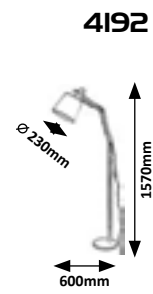

THOMAS

WOOD
TEXTILE
CABLE

4192