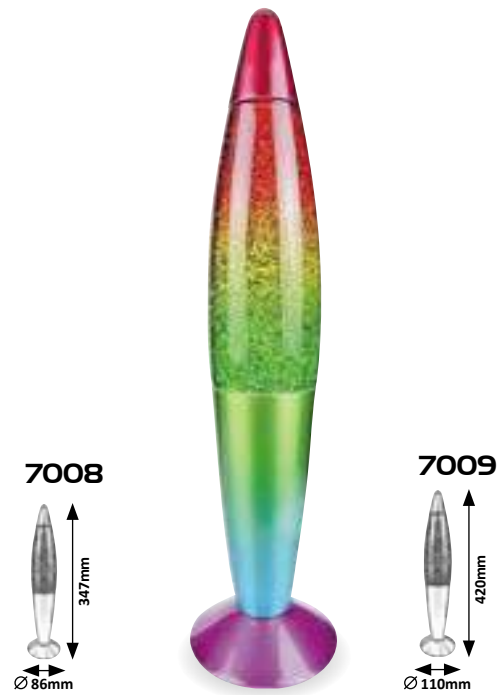

GLITTER RAINBOW

7011 MG	7008 MG	7009 MG	4113 MG	4114 MG	4115 MG
25W incl. E-14 / G45 / 1x max. 25W IP20 • multicolour	15W incl. E-14 / G45 / 1x max. 15W IP20 • multicolour	25W incl. E-14 / G45 / 1x max. 25W IP20 • multicolour	25W incl. E-14 / G45 / 1x max. 25W IP20 • silver/green	25W incl. E-14 / G45 / 1x max. 25W IP20 • silver/orange	25W incl. E-14 / G45 / 1x max. 25W IP20 • silver/purple
5 998250 370118	5 998250 370088	5 998250 370095	5 998250 341132	5 998250 341149	5 998250 341156

4116 MG	4117 MG	4118 MG	4533 MG
15W incl. E-14 / ST26 / 1x max. 15W IP20 • silver/red	15W incl. E-14 / ST26 / 1x max. 15W IP20 • silver/rose	15W incl. E-14 / ST26 / 1x max. 15W IP20 • silver/yellow	LED / 0,9W incl. DC 5V IP20 silver
5 998250 341163	5 998250 341170	5 998250 341187	5 998250 345338