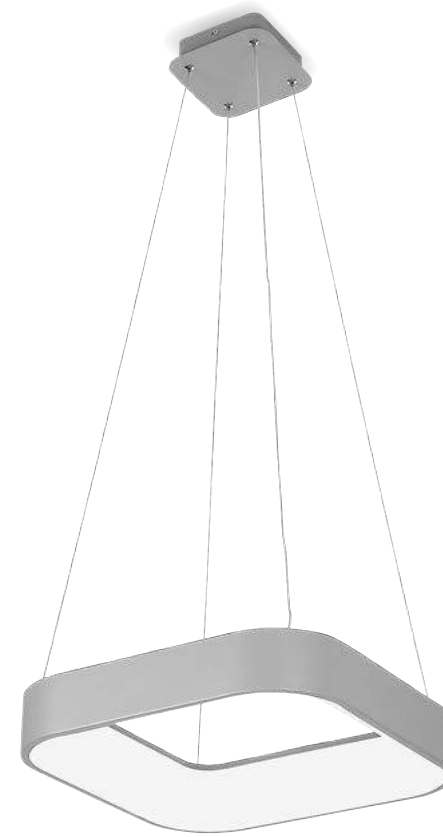

ADELINE

2507

2508

2509

2510

ADELINE

3926

3928

3927

3929

2507 (M) (P)

LED / 26W
(1500lm, 4000K) incl.
IP20
matte white

2508 (M) (P)

LED / 36W
(2100lm, 4000K) incl.
IP20
matte white

2509 (M) (P)

LED / 26W
(1500lm, 4000K) incl.
IP20
matte white

2510 (M) (P)

LED / 36W
(2100lm, 4000K) incl.
IP20
matte white

3926 (M) (A)

LED / 28W
(1800lm, 3000K-6000K) incl.
IP20 • 532
grey/white

3927 (M) (A)

LED / 28W
(1800lm, 3000K-6000K) incl.
IP20 • 532
grey/white

3928 (M) (A)

LED / 24W
(1500lm, 3000K-6000K) incl.
IP20 • 532
grey/white

3929 (M) (A)

LED / 24W
(1500lm, 3000K-6000K) incl.
IP20 • 532
grey/white