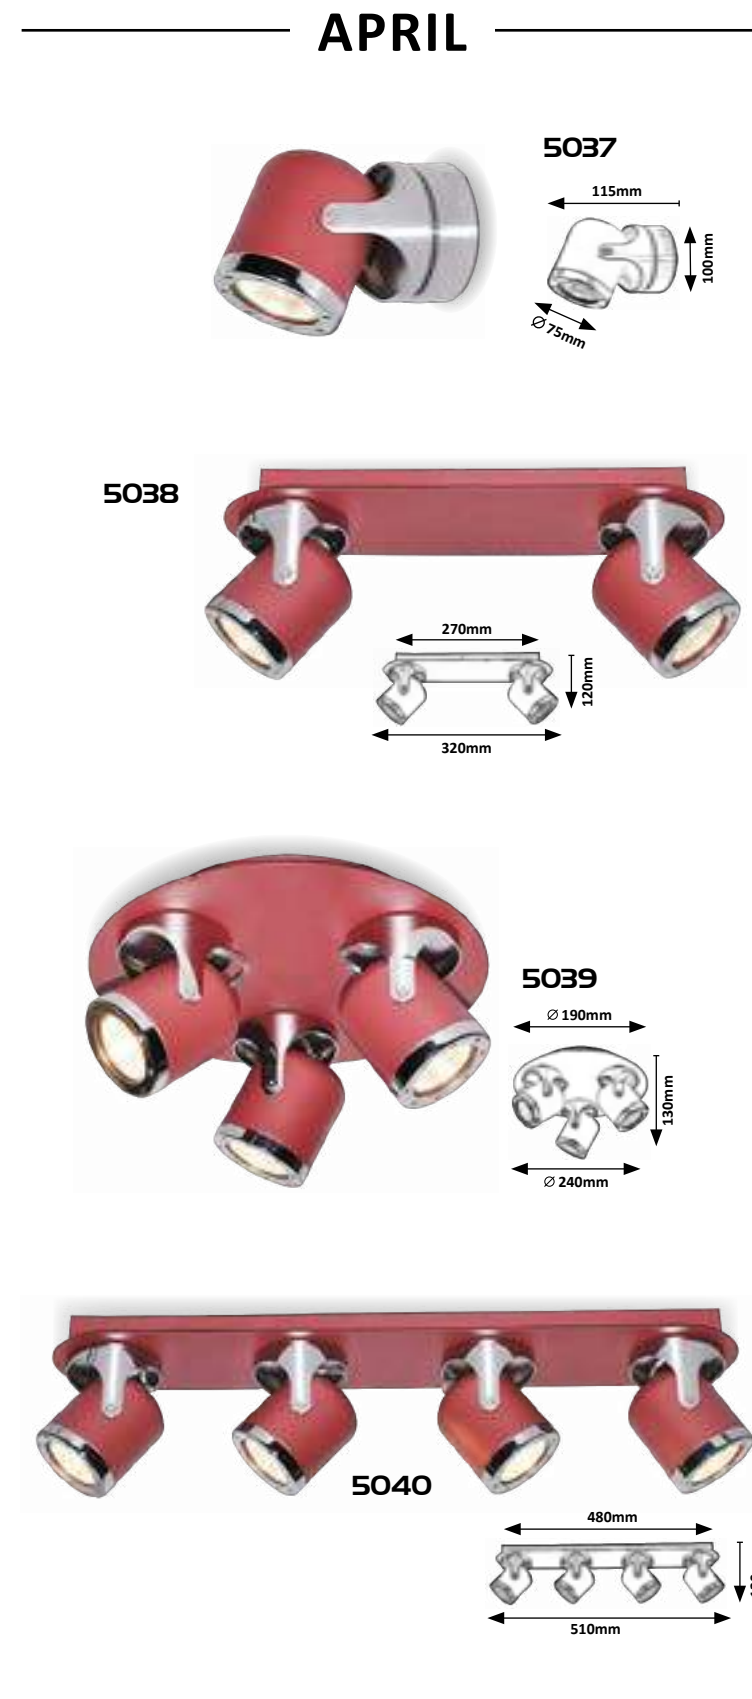

5033 (M)
☒ GU10 / 1x max. 5W
IP20
mint/chrome

5034 (M)
☒ GU10 / 2x max. 5W
IP20
mint/chrome

5035 (M)
☒ GU10 / 3x max. 5W
IP20
mint/chrome

5036 (M)
☒ GU10 / 4x max. 5W
IP20
mint/chrome

5037 (M)
☒ GU10 / 1x max. 5W
IP20
red/chrome

5038 (M)
☒ GU10 / 2x max. 5W
IP20
red/chrome

5039 (M)
☒ GU10 / 3x max. 5W
IP20
red/chrome

5040 (M)
☒ GU10 / 4x max. 5W
IP20
red/chrome