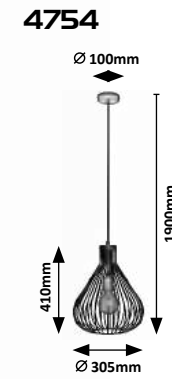

ZILLE

TEXTILE CABLE NEW