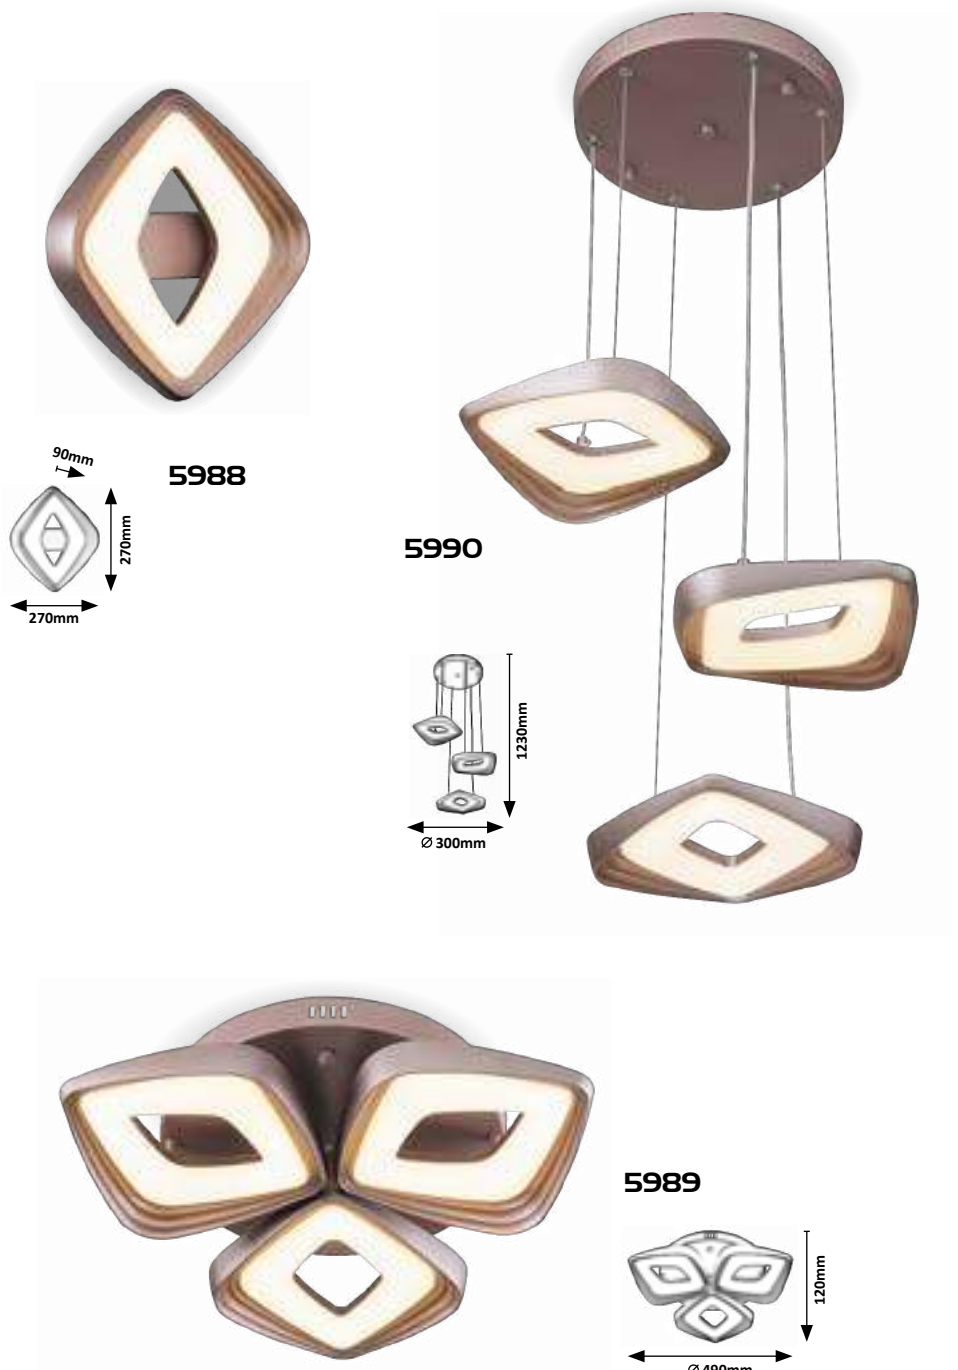

DARIA

5988 (M) (P)

LED / 12W
(765lm, 3000K) incl.
IP20
brown

5989 (M) (P)

LED / 36W
(2265lm, 3000K) incl.
IP20
brown

5990 (M) (P)

LED / 36W
(2265lm, 3000K) incl.
IP20
brown

CAPRIANA

5049 (M) (GC)

LED / 6W
(480lm, 4000K) incl.
IP20
metal brown

5050 (M) (GC)

LED / 18W
(720lm, 4000K) incl.
IP20
metal brown

5051 (M) (GC)

LED / 36W
(1440lm, 4000K) incl.
IP20
metal brown