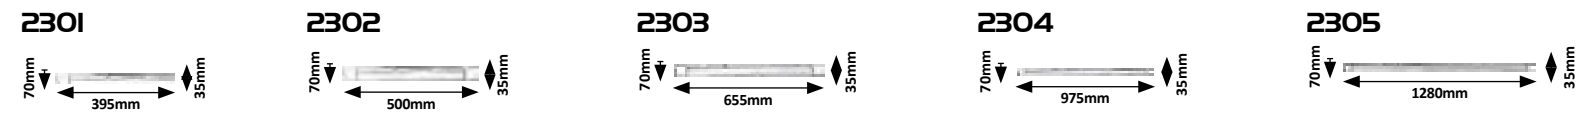

BAND LIGHT

- **2301** **(M P)**
  ☑ 10W (630lm, 2700K) incl.
  G13 / T8 / 1x max. 10W
  IP20 • ☐ • ⚡ 19685
  white
- **2302** **(M P)**
  ☑ 15W (950lm, 2700K) incl.
  G13 / T8 / 1x max. 15W
  IP20 • ☐ • ⚡ 19686
  white
- **2303** **(M P)**
  ☑ 18W (1380lm, 2700K) incl.
  G13 / T8 / 1x max. 18W
  IP20 • ☐ • ⚡ 19687
  white
- **2304** **(M P)**
  ☑ 30W (2400lm, 2700K) incl.
  G13 / T8 / 1x max. 30W
  IP20 • ☐ • ⚡ 19688
  white
- **2305** **(M P)**
  ☑ 36W (3350lm, 2700K) incl.
  G13 / T8 / 1x max. 36W
  IP20 • ☐ • ⚡ 19689
  white