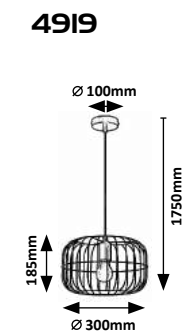

XENIA

TEXTILE CABLE NEW