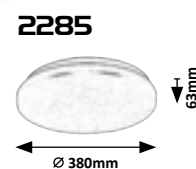

ROB

2284 (M) (P)

LED / 20W
(1400lm, 4000K) incl.
IP20 • 19676
white

2285 (M) (P)

LED / 32W
(2600lm, 4000K) incl.
IP20 • 19677
white

5435 (M) (P)

LED / 20W
(1400lm, 4000K) incl.
IP20 • 19826
white

5436 (M) (P)

LED / 32W
(2600lm, 4000K) incl.
IP20 • 19827
white

ROB

2286

2287

3338

3339

3340

3344

2286 (M) (P)

LED / 20W
(1400lm, 4000K) incl.
IP20 • 19678
white

2287 (M) (P)

LED / 32W
(2600lm, 4000K) incl.
IP20 • 19679
white

3338 (M) (P)

LED / 20W
(1400lm, 3000K) incl.
IP20 • 19914
white

3339 (M) (P)

LED / 32W
(2600lm, 3000K) incl.
IP20 • 19915
white

3340 (M) (P)

LED / 20W
(1400lm, 3000K) incl.
IP20 • 19916
white

3344 (M) (P)

LED / 32W
(2600lm, 3000K) incl.
IP20 • 19917
white