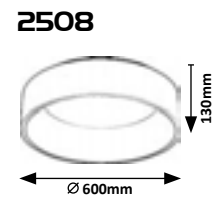

ADELINE

LED built-in
OTHERS / BEST MATCH
72.