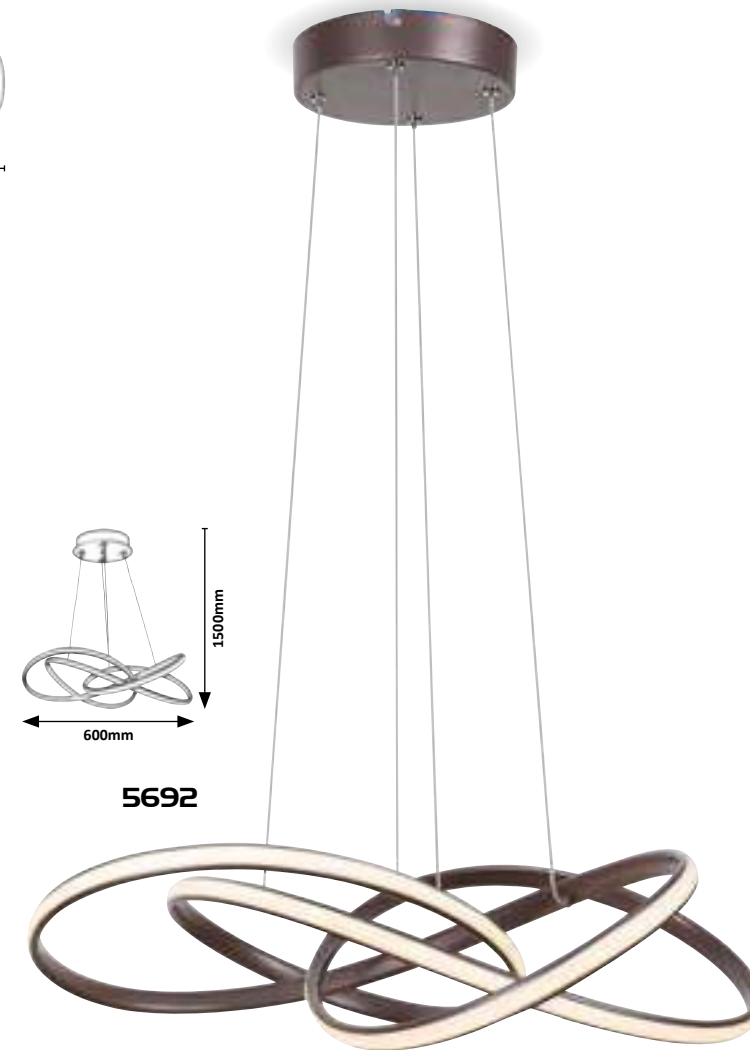

AMBROSIO

5692 (M) (P)

LED / 40W
(2700lm, 3000K) incl.
IP20
brown

5 998250 356521

5693 (M) (P)

LED / 50W
(3400lm, 3000K) incl.
IP20
brown

5 998250 356538

5694 (M) (P)

LED / 11W
(700lm, 3000K) incl.
IP20
brown

5 998250 356545