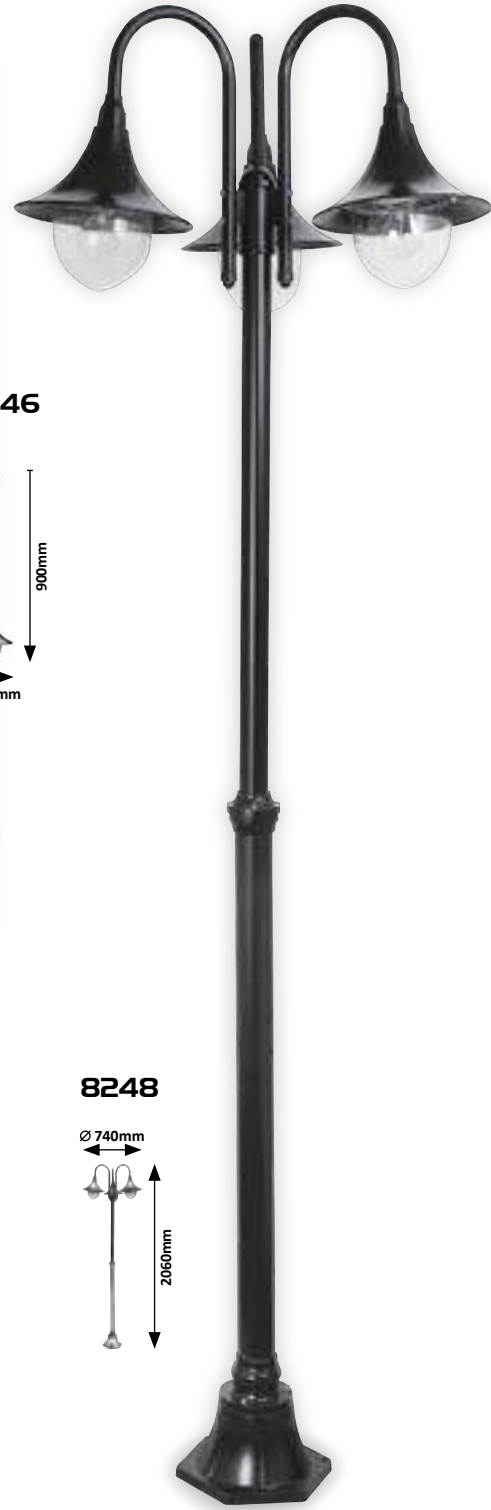

7674 (M) (P)
 ☒ E-27 / 1x max. 40W
 IP44
 black/white

7675 (M) (P)
 ☒ E-27 / 1x max. 40W
 IP44
 black/white

7676 (M) (P)
 ☒ E-27 / 1x max. 40W
 IP44
 black/white

KONSTANZ

8245

8246

8248

8247