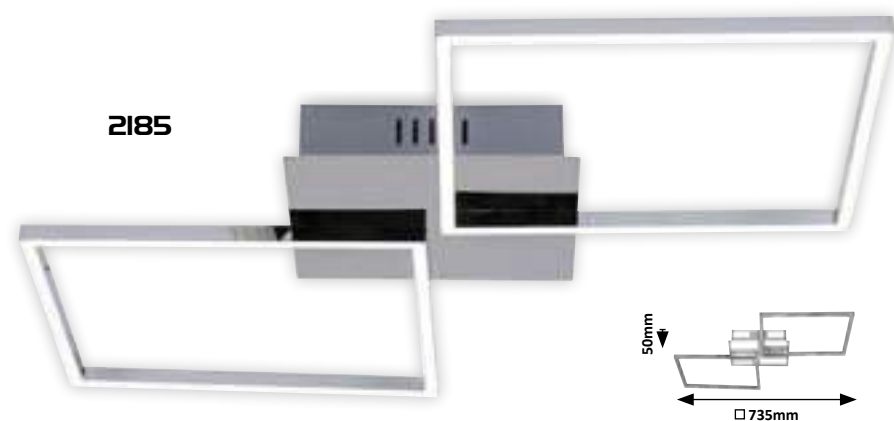

2184

LED / 30W
(2400lm, 4000K) incl.
IP20
chrome

5 998250 321841

AZRA

2185 (M)

LED / 30W
(2400lm, 4000K) incl.
IP20
chrome

2186 (M)

LED / 40W
(3200lm, 4000K) incl.
IP20
chrome