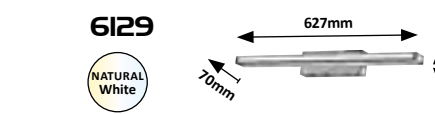

JOHN

5719 (MP)
LED / 12W
(1180lm, 4000K) incl.
IP44
chrome

5720 (MP)
LED / 12W
(1180lm, 4000K) incl.
IP44
bronze

5727 (MP)
LED / 18W
(1700lm, 4000K) incl.
IP44
chrome

5729 (MP)
LED / 18W
(1700lm, 4000K) incl.
IP44
bronze

5721 (MP)
LED / 12W
(1080lm, 4000K) incl.
IP44
bronze

5732 (MP)
LED / 12W
(930lm, 3000K) incl.
IP44
matte black

5897 (MP)
LED / 12W
(1080lm, 4000K) incl.
IP44
chrome

6129 (MP)
LED / 18W
(1300lm, 4000K) incl.
IP44
chrome

6130 (MP)
LED / 18W
(1300lm, 4000K) incl.
IP44
bronze