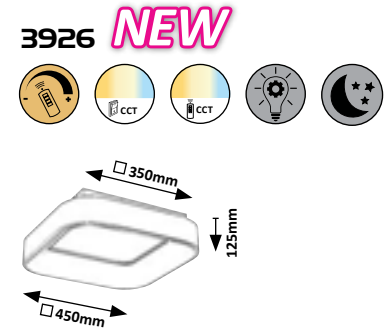

5 996250 361406

3926, 3928

ADELINE

LED built-in
OTHERS / BEST MATCH
72.

CEILO

LED built-in
NEW
BACKLIGHT effect

2507 (M) (P)

LED / 26W
(1500lm, 4000K) incl.
IP20
matte white