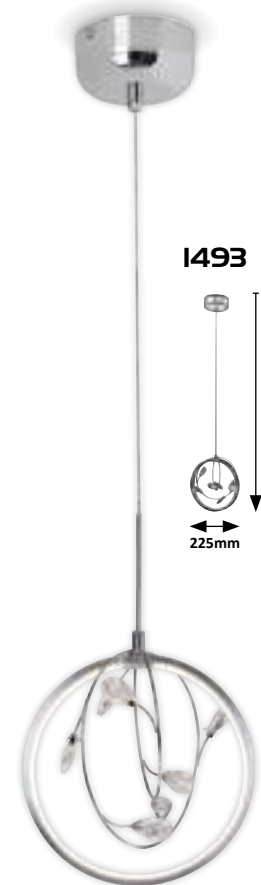

LED / 50W
(3400lm, 3000K) incl.
IP20
chrome

5772 (M) (P)

LED / 11W
(700lm, 3000K) incl.
IP20
chrome

CHRISSY

1493 (M)

LED / 7W
(480lm, 4000K) incl.
IP20
silver/chrome/crystal

1494 (M)

LED / 20W
(1400lm, 4000K) incl.
IP20
silver/chrome/crystal