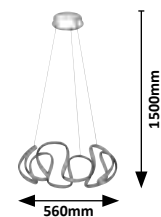

PALMIRA

5770 (M) (P)

LED / 38W
(2500lm, 3000K) incl.
IP20
chrome

5771 (M) (P)

LED / 50W
(3400lm, 3000K) incl.
IP20
chrome

5772 (M) (P)

LED / 11W
(700lm, 3000K) incl.
IP20
chrome

CHRISSY

1493 (M)

LED / 7W
(480lm, 4000K) incl.
IP20
silver/chrome/crystal

1494 (M)

LED / 20W
(1400lm, 4000K) incl.
IP20
silver/chrome/crystal