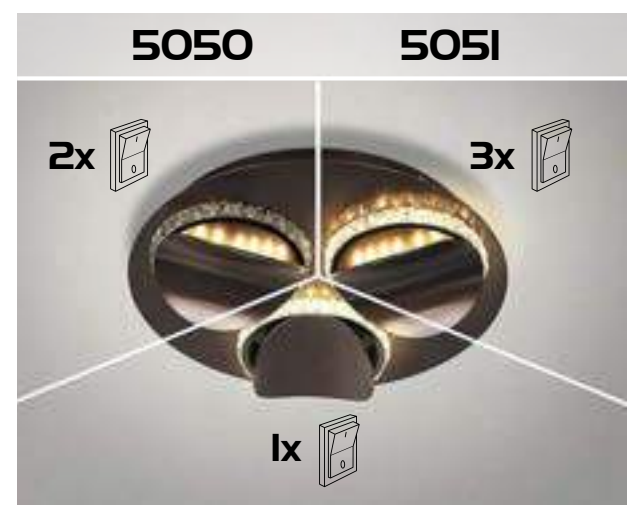

DARIA

5988 (M) (P)

LED / 12W
(765lm, 3000K) incl.
IP20
brown

5989 (M) (P)

LED / 36W
(2265lm, 3000K) incl.
IP20
brown

5990 (M) (P)

LED / 36W
(2265lm, 3000K) incl.
IP20
brown

CAPRIANA

5049 (M) (GC)

LED / 6W
(480lm, 4000K) incl.
IP20
metal brown

5050 (M) (GC)

LED / 18W
(720lm, 4000K) incl.
IP20
metal brown

5051 (M) (GC)

LED / 36W
(1440lm, 4000K) incl.
IP20
metal brown