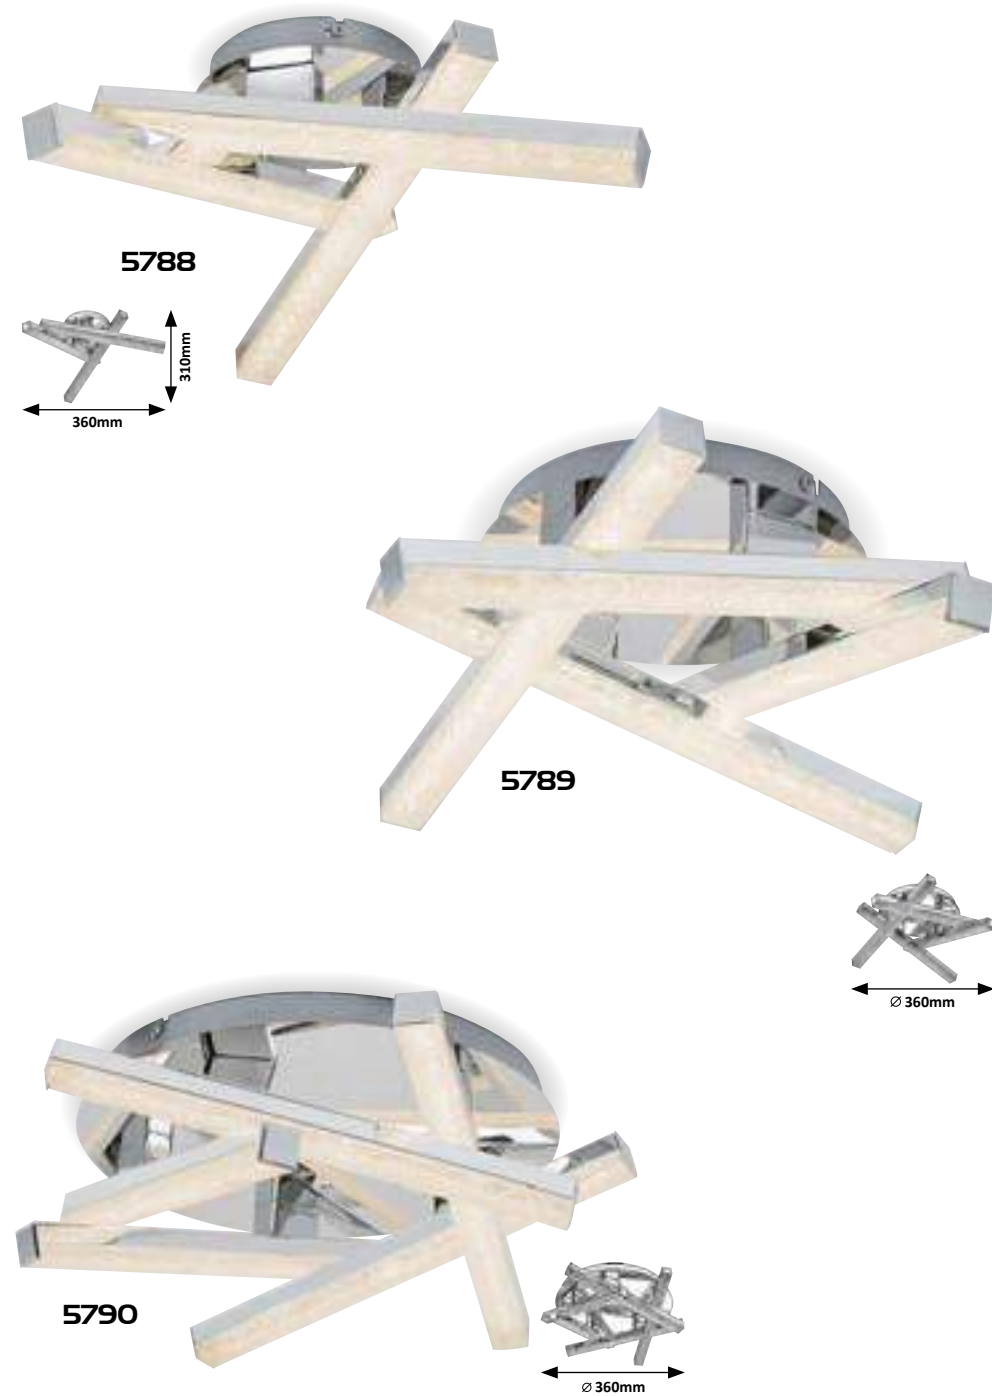

CHELSEA

5788 MP

LED / 12W
(960lm, 3000K) incl.
IP20
chrome/crystal

5789 MP

LED / 16W
(1280lm, 3000K) incl.
IP20
chrome/crystal

5790 MP

LED / 20W
(1600lm, 3000K) incl.
IP20
chrome/crystal

ALANA

5648 MP

LED / 40W
(2400lm, 3000K) incl.
IP20
matte white

5649 MP

LED / 48W
(2800lm, 3000K) incl.
IP20
matte white

5650 MP

LED / 16W
(1000lm, 3000K) incl.
IP20
matte white