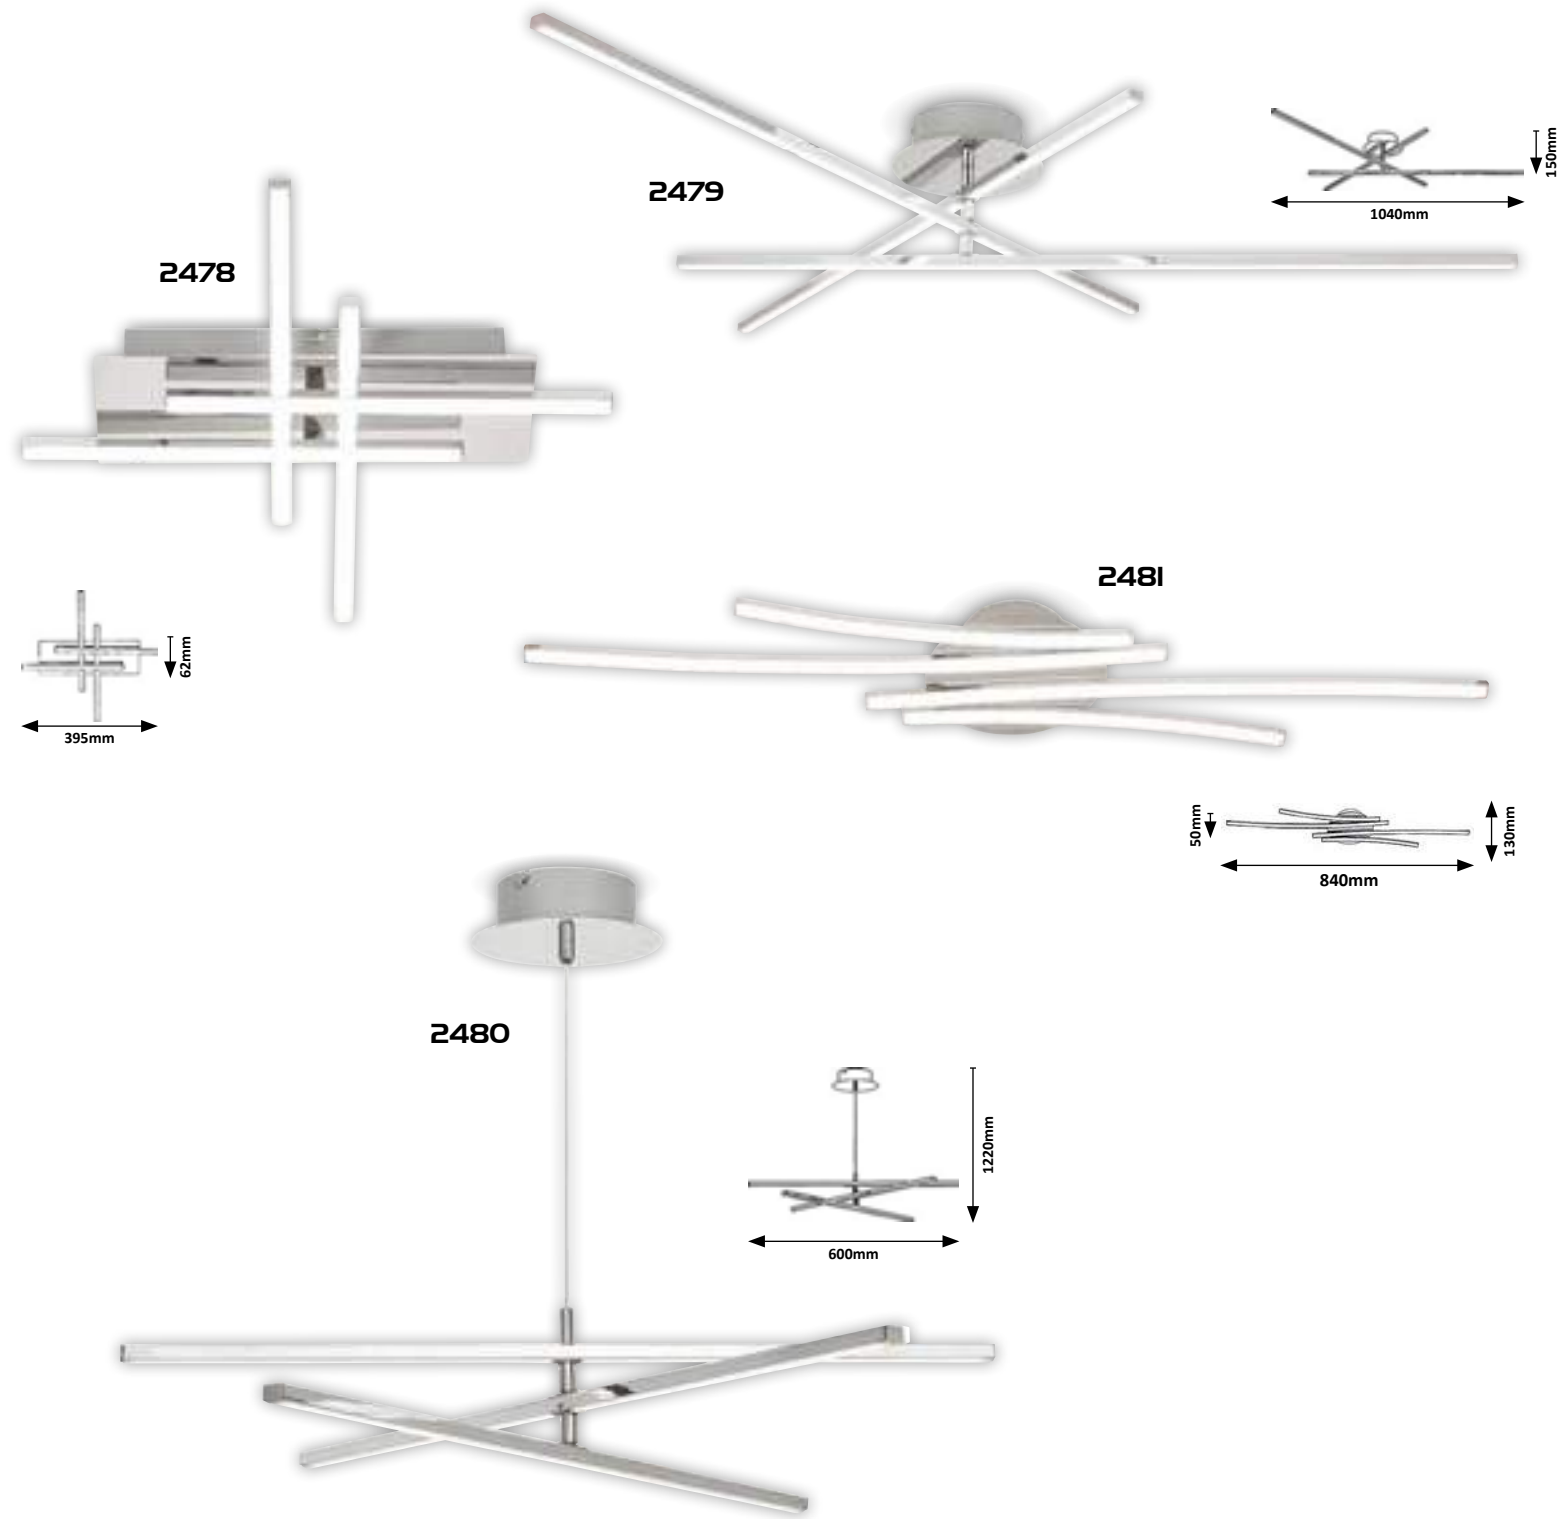

MEREDITH

2478 (M) (P)

LED / 18W
(1440lm, 4000K) incl.
IP20
chrome/white

2479 (M) (P)

LED / 18W
(1440lm, 4000K) incl.
IP20
chrome/white

2480 (M) (P)

LED / 18W
(1500lm, 4000K) incl.
IP20
chrome/white

2481 (M) (P)

LED / 19,2W
(1550lm, 4000K) incl.
IP20
chrome/white

ULLA

2220 (M) (P)

LED / 19,2W
(1550lm, 3000K) incl.
IP20
chrome/white