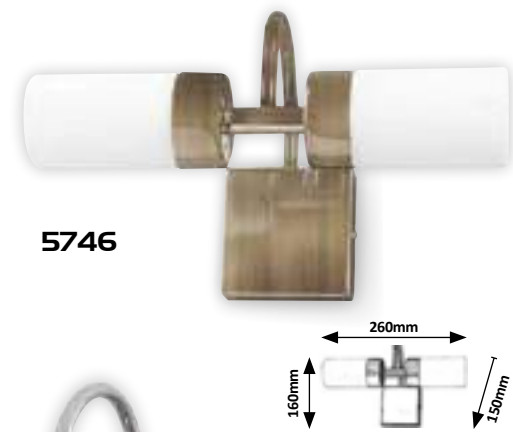

BETTY

JIM

ABBEY

5713 MG	5714 MG	5745 MG	5746 MG	5749 MG	5750 MG
LED / 4W (371lm, 4000K) incl. IP44 • 19587 chrome/opal glass	LED / 8W (785lm, 4000K) incl. IP44 • 19588 chrome/opal glass	LED / 4W (371lm, 4000K) incl. IP44 • 19587 bronze/white	LED / 8W (785lm, 4000K) incl. IP44 • 19588 bronze/white	LED / 5W (400lm, 4000K) incl. IP44 • 19589 chrome/white	LED / 10W (800lm, 4000K) incl. IP44 • 19590 chrome/white
5 998250 357133	5 998250 35714C	5 998250 35745J	5 998250 35746I	5 998250 357492	5 998250 35750E

5786 MP	5787 MP
LED / 10W (900lm, 3000K) incl. IP44 antique bronze	LED / 10W (900lm, 4000K) incl. IP44 chrome
5 998250 357867	5 998250 35787J