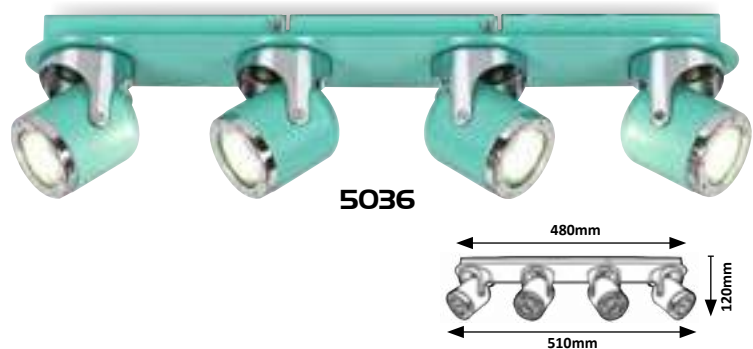

APRIL

APRIL

5033 (M)
☒ GU10 / 1x max. 5W
IP20
mint/chrome

5034 (M)
☒ GU10 / 2x max. 5W
IP20
mint/chrome

5035 (M)
☒ GU10 / 3x max. 5W
IP20
mint/chrome

5036 (M)
☒ GU10 / 4x max. 5W
IP20
mint/chrome

5037 (M)
☒ GU10 / 1x max. 5W
IP20
red/chrome

5038 (M)
☒ GU10 / 2x max. 5W
IP20
red/chrome

5039 (M)
☒ GU10 / 3x max. 5W
IP20
red/chrome

5040 (M)
☒ GU10 / 4x max. 5W
IP20
red/chrome