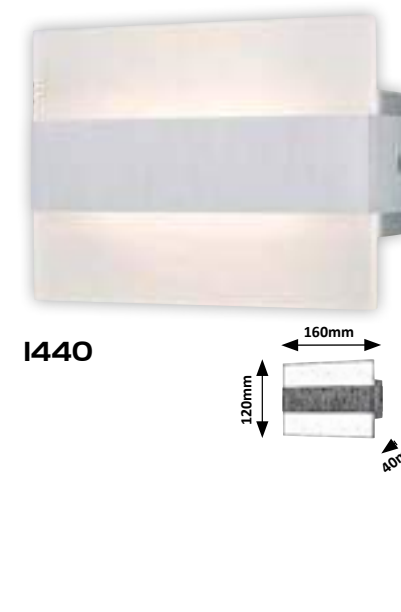

AZRA

2185 (M)

LED / 30W
(2400lm, 4000K) incl.
IP20
chrome

2186 (M)

LED / 40W
(3200lm, 4000K) incl.
IP20
chrome

NEVILLE

ANDREI

I439 (M)

LED / 4W
(190lm, 3000K) incl.
IP20
matte white

I440 (M)

LED / 4W
(180lm, 3000K) incl.
IP20
brushed aluminium

5678 (M)

LED / 18W
(1293lm, 3000K) incl.
IP20
brushed aluminium