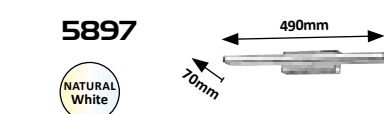

JOHN

5719 (MP)
LED / 12W
(1180lm, 4000K) incl.
IP44
chrome

5720 (MP)
LED / 12W
(1180lm, 4000K) incl.
IP44
bronze

5727 (MP)
LED / 18W
(1700lm, 4000K) incl.
IP44
chrome

5729 (MP)
LED / 18W
(1700lm, 4000K) incl.
IP44
bronze

5721 (MP)
LED / 12W
(1080lm, 4000K) incl.
IP44
bronze

5732 (MP)
LED / 12W
(930lm, 3000K) incl.
IP44
matte black

5897 (MP)
LED / 12W
(1080lm, 4000K) incl.
IP44
chrome

6129 (MP)
LED / 18W
(1300lm, 4000K) incl.
IP44
chrome

6130 (MP)
LED / 18W
(1300lm, 4000K) incl.
IP44
bronze