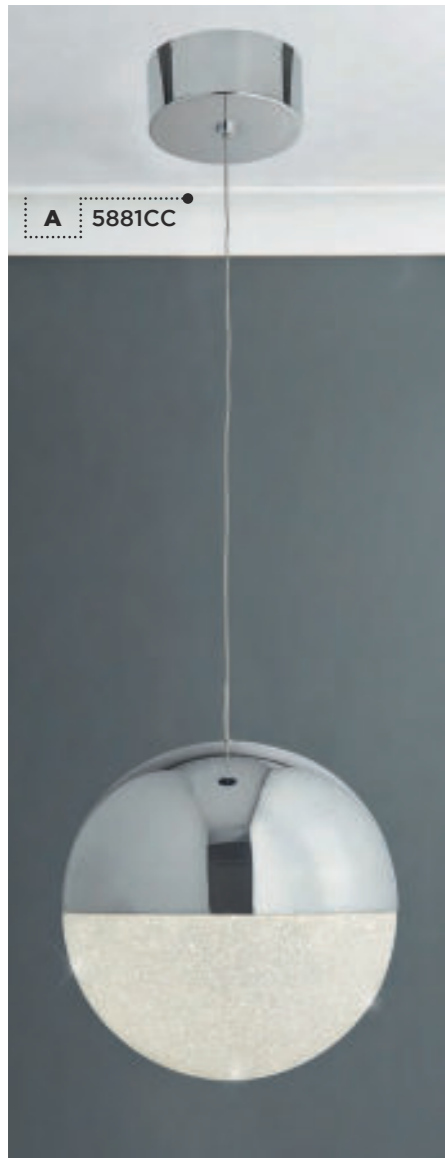

Item	Product Code	Finish	Lamp	Max Watt	Dimmable	Lumens	Colour Temp	Dimensions (cm)	
								Drop	Width
A	5881CC	Polycarbonate. Chrome / Crushed Ice / Acrylic	LED	1 x 18W	✓	950	4000K	150	25
B	5841CC	Polycarbonate. Chrome / Crushed Ice / Acrylic	LED	1 x 12W	✓	1254	4000K	150	20
C	5845-5CC	Polycarbonate. Chrome / Crushed Ice / Acrylic	LED	5 x 5W	✓	5 x 200	4000K	150	30
D	5848-8CC	Polycarbonate. Chrome / Crushed Ice / Acrylic	LED	8 x 5W	✓	8 x 200	4000K	155	35

Height Adjustable

Item	Product Code	Finish	Lamp	Max Watt	Dimmable	Lumens	Colour Temp	Dimensions (cm)		
								Drop	Width	Length
A	5842-3CC	Polycarbonate. Chrome / Crushed Ice / Acrylic	LED	3 x 12W	✓	3 x 500	4000K	150	35	-
B	5843-3CC	Polycarbonate. Chrome / Crushed Ice / Acrylic	LED	3 x 12W	✓	3 x 500	4000K	150	18	80

Height Adjustable