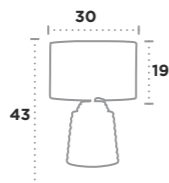

Cusion

UK Product Code	4081CC-1
EU Product Code	EU4081CC-1
Body Finish	Metal.Chrome
Shade Finish	White Oblong Fabric Shade
Lamp	E27 / Max Watt 1 x 60W

Liana

UK Product Code	9621GY
EU Product Code	EU9621GY
Body Finish	Grey Cement
Shade Finish	Grey Fabric Shade
Lamp	E14 / Max Watt 1 x 60W