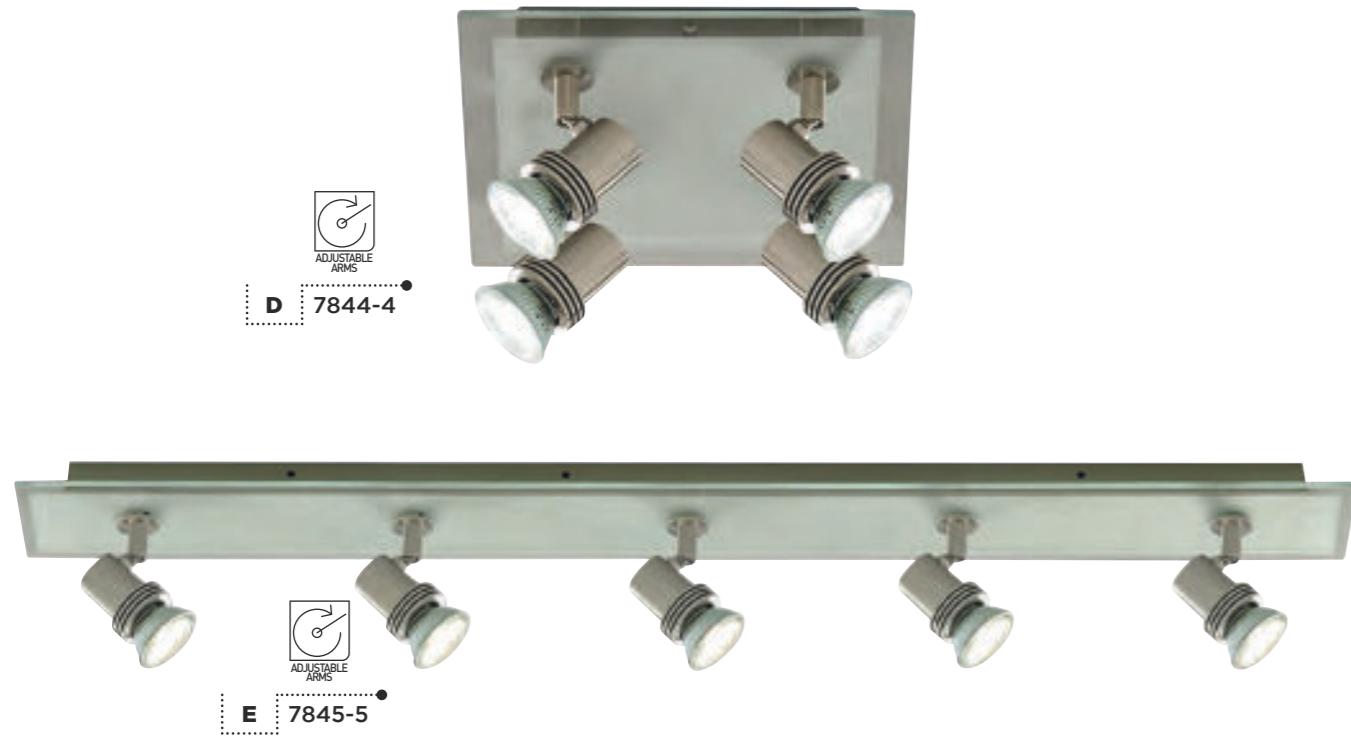

Item	Product Code	Finish	Lamp	Max Watt	Dimmable	Dimensions (cm)		
						Height	Width	Length
A	8765CC	Metal. Chrome / Satin Silver	GU10	5 x 35W	✓	13	9	80
B	8763CC	Metal. Chrome / Satin Silver	GU10	3 x 35W	✓	13	9	48
C	8764CC	Metal. Chrome / Satin Silver	GU10	4 x 35W	✓	13	24	-
D	7844-4	Metal. Satin Silver / Frosted Glass	GU10	4 x 35W	✓	12	24	-
E	7845-5	Metal. Satin Silver / Frosted Glass	GU10	5 x 35W	✓	12	9	80