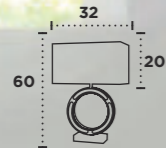

Alaska

UK Product Code	8971CC
EU Product Code	EU8971CC
Body Finish	Chrome / Glass
Shade Finish	White
Lamp	LED 1x9W / E27 / Max Watt 1 x 60W