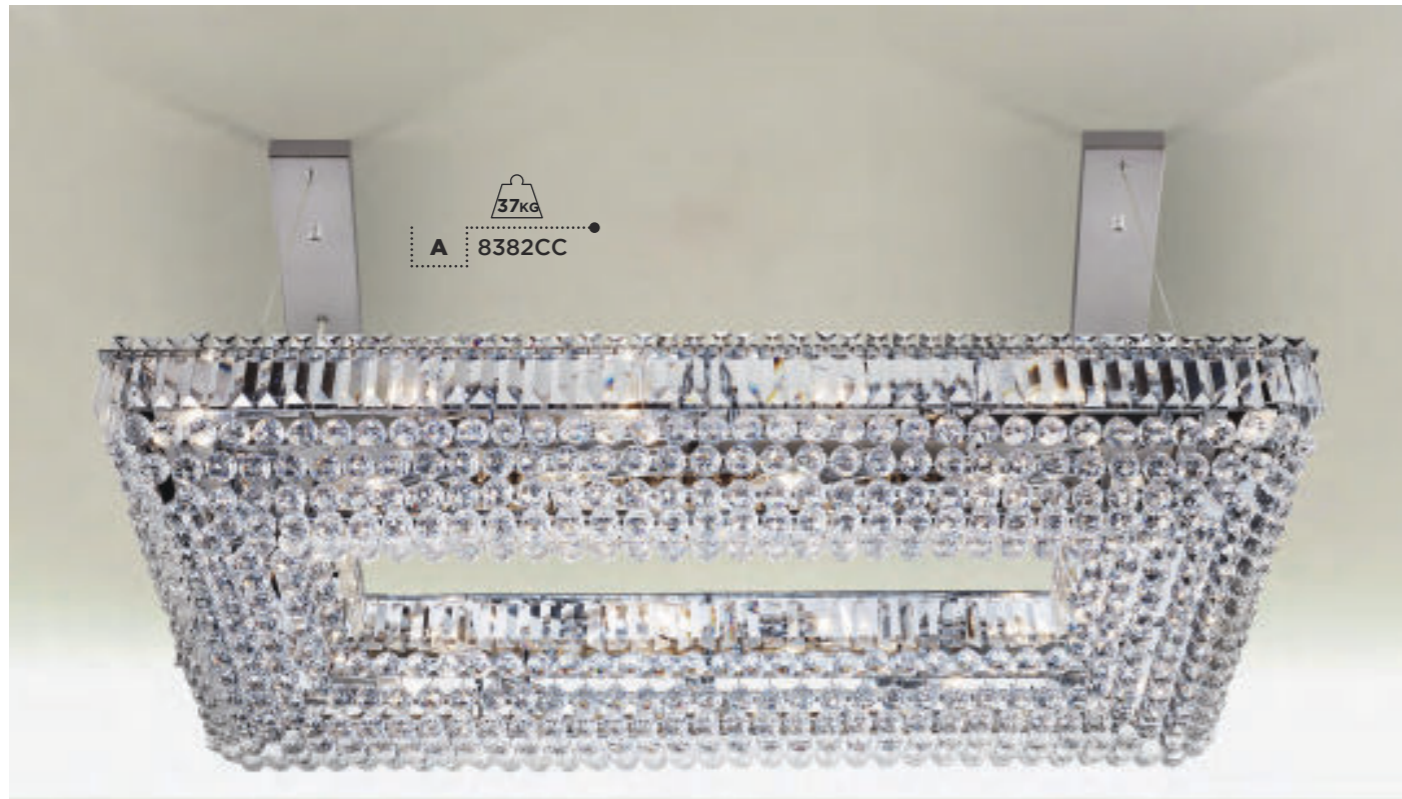

Item	Product Code	Finish	Lamp	Max Watt	Dimmable	Dimensions (cm)			
						Drop	Height	Width	Length
A	8382CC	Metal. Chrome / Crystal Glass	E14	26 x 40W	✓	110	17	62	120

Height Adjustable