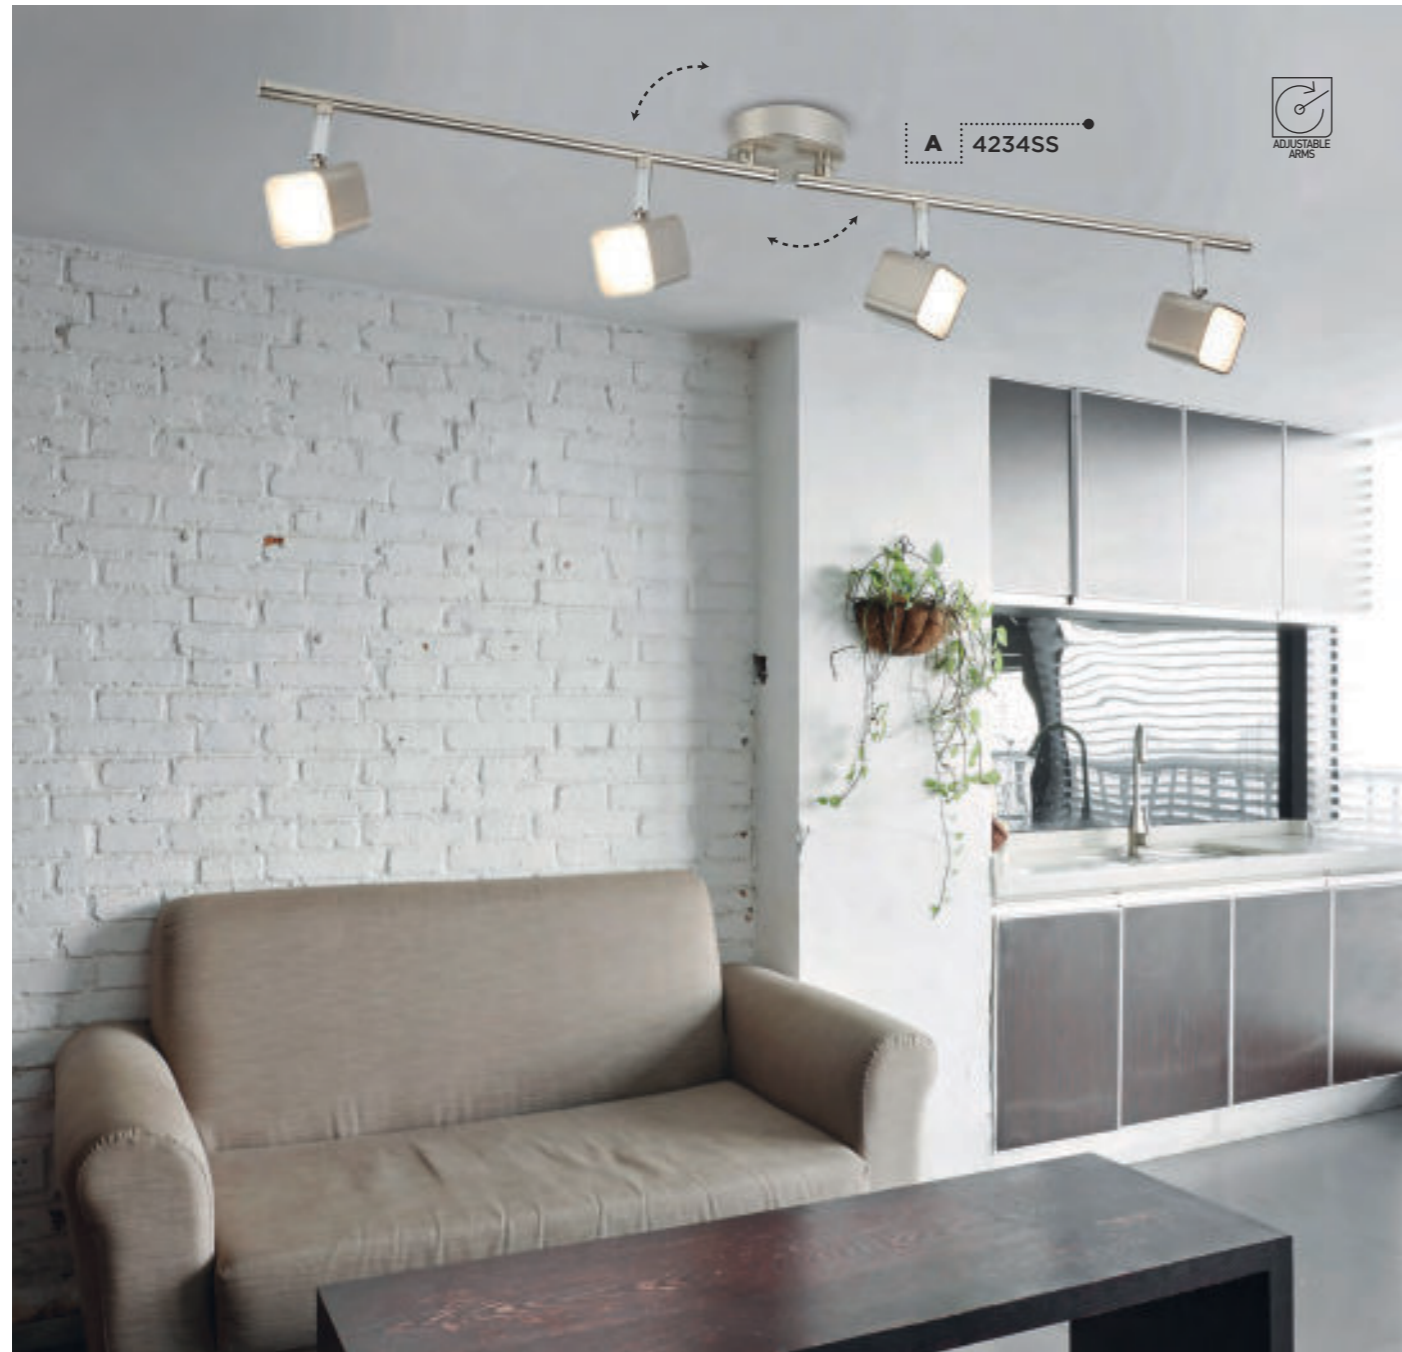

Item	Product Code	Finish	Lamp	Max Watt	Dimmable	Lumens	Colour Temp	Dimensions (cm)			
								Height	Width	Length	Projection
A	4234SS	Metal. Satin Silver / Glass	LED	16W	✓	1400	3000K	14	9	79	-
B	4231SS	Metal. Satin Silver / Glass	LED	4W	✓	350	3000K	11	9	-	13
C	4233SS	Metal. Satin Silver / Glass	LED	12W	✓	1050	3000K	12	24	-	-

Item	Product Code	Finish	Lamp	Max Watt	Dimmable	Lumens	Colour Temp	Dimensions (cm)			
								Height	Width	Length	Projection
A	4233CC	Metal. Chrome / Glass	LED	12W	✓	1050	3000K	12	24	-	-
B	4234CC	Metal. Chrome / Glass	LED	16W	✓	1400	3000K	14	9	79	-
C	4231CC	Metal. Chrome / Glass	LED	4W	✓	350	3000K	11	9	-	13