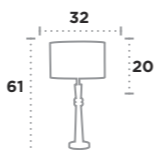

UK Product Code	1741GO
EU Product Code	EU1741GO
Body Finish	Metal. Gold / Wood
Shade Finish	Cream Fabric
Lamp	E27 / Max Watt 1 x 60W

Flame