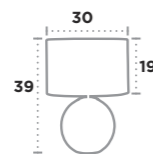

Dazzle

UK Product Code	1065
EU Product Code	EU1065
Body Finish	Crackle Glass
Shade Finish	Grey Fabric Shade
Lamp	E14 / Max Watt 1 x 60W