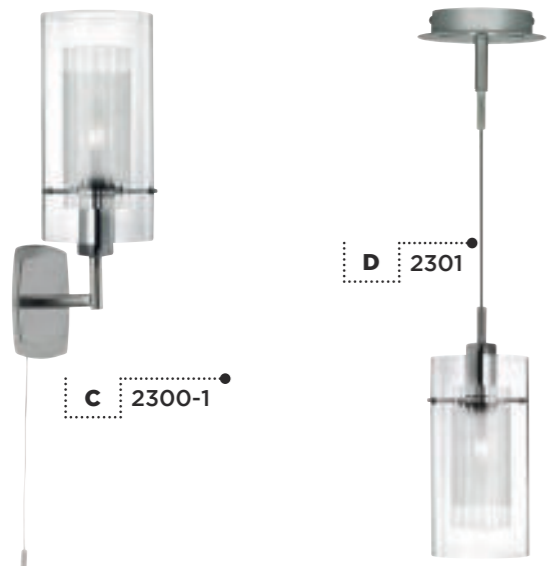

C 2300-1

Item	Product Code	Finish	Lamp	Max Watt	Dimmable	Dimensions (cm)					Replacement Glass
						Drop	Height	Width	Length	Pro	
A	2305-5	Chrome / Frosted Glass	E14	5 x 40W	✓	120	-	28	-	-	GO2301L-CL/GO2301S-FR
B	3303-3CC	Chrome / Frosted Glass	E14	3 x 40W	✓	130	-	12	71	-	GO2301L-CL/GO2301S-FR
C	2300-1	Chrome / Frosted Glass	E14	1 x 40W	✓	-	28	10	-	13	GO2301L-CL/GO2301S-FR
D	2301	Chrome / Frosted Glass	E14	1 x 40W	✓	100	26	13	-	-	GO2301L-CL/GO2301S-FR
E	2300-3	Chrome / Frosted Glass	E14	3 x 40W	✓	120	-	26	-	-	GO2301L-CL/GO2301S-FR

A, B, D, E = Height Adjustable