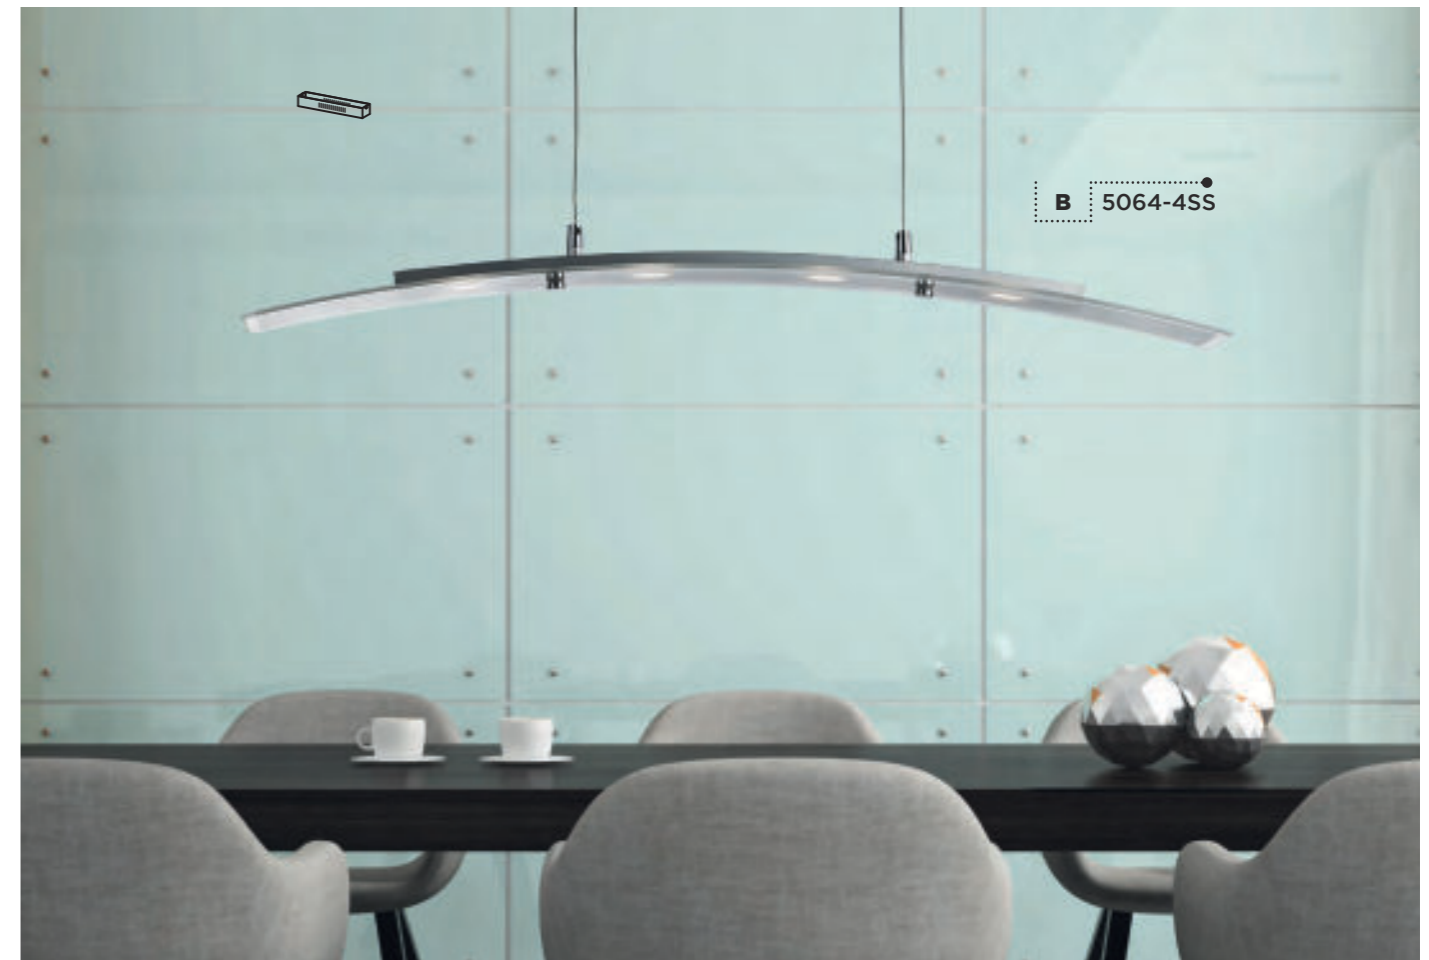

Item	Product Code	Finish	Lamp	Max Watt	Dimmable	Lumens	Colour Temp	Dimensions (cm)				Replacement Glass
								Drop	Height	Width	Length	
A	6184-4CC	Metal. Chrome / Glass	G9	4 x 33W	✓	-	-	130	21	20	110	GO6184-4
B	5064-4SS	Metal. Silver / Glass	LED	20W	✓	1200	3000K	150	4	8	80	-