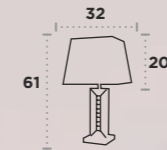

UK Product Code	5180CC
EU Product Code	EU5180CC
Body Finish	Chrome / Mirror
Shade Finish	White
Lamp	E14 / Max Watt 1 x 60W

Siena