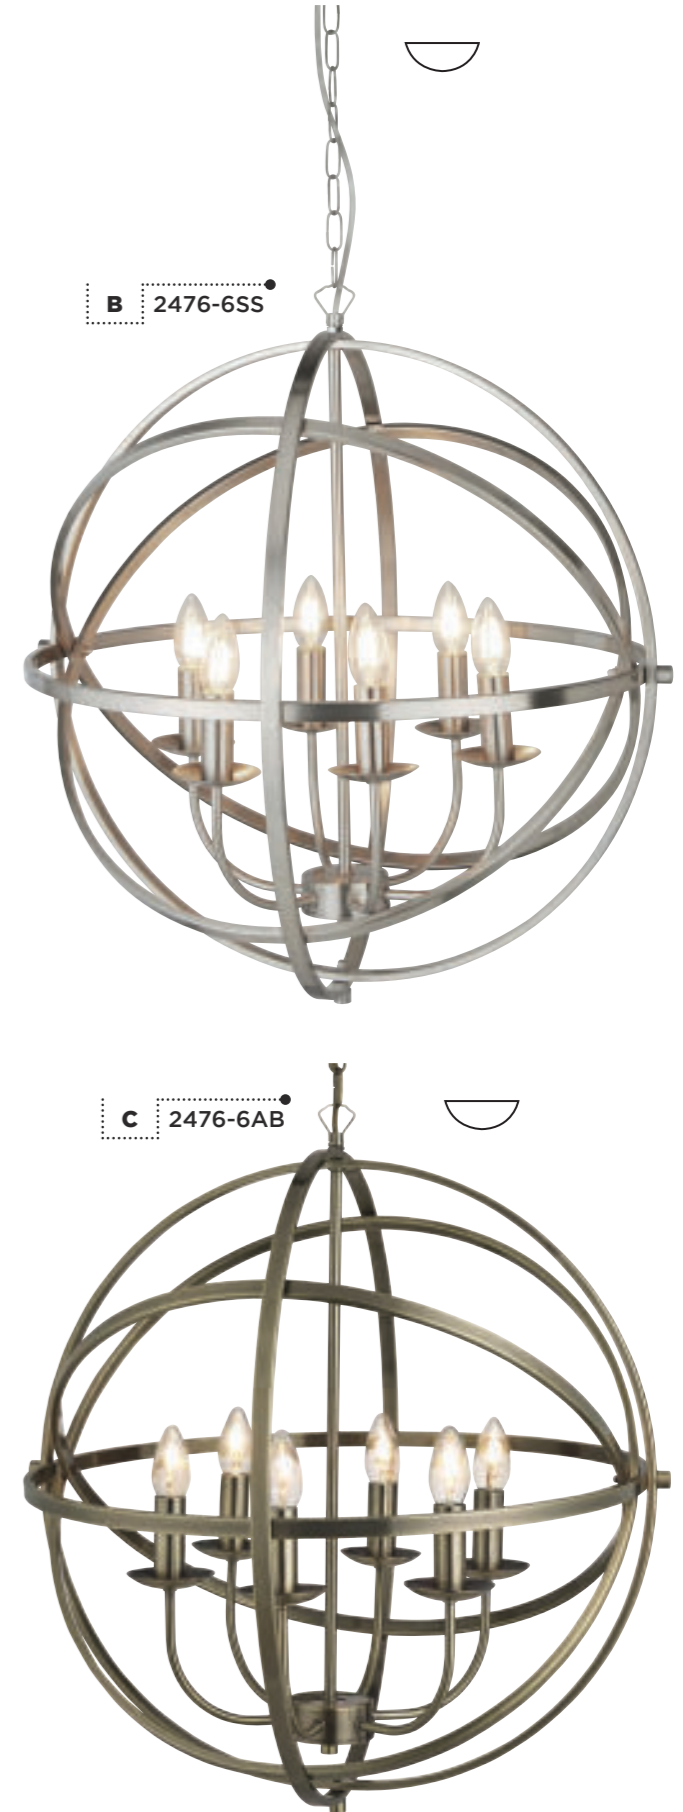

Item	Product Code	Finish	Lamp	Max Watt	Dimmable	Dimensions (cm)		
						Drop	Height	Width
A	2476-6BK	Metal, Matt Black	E14	6 x 40W	✓	210	65	60
B	2476-6SS	Metal, Satin Silver	E14	6 x 40W	✓	210	65	60
C	2476-6AB	Metal, Antique Brass	E14	6 x 40W	✓	210	65	60

Height Adjustable