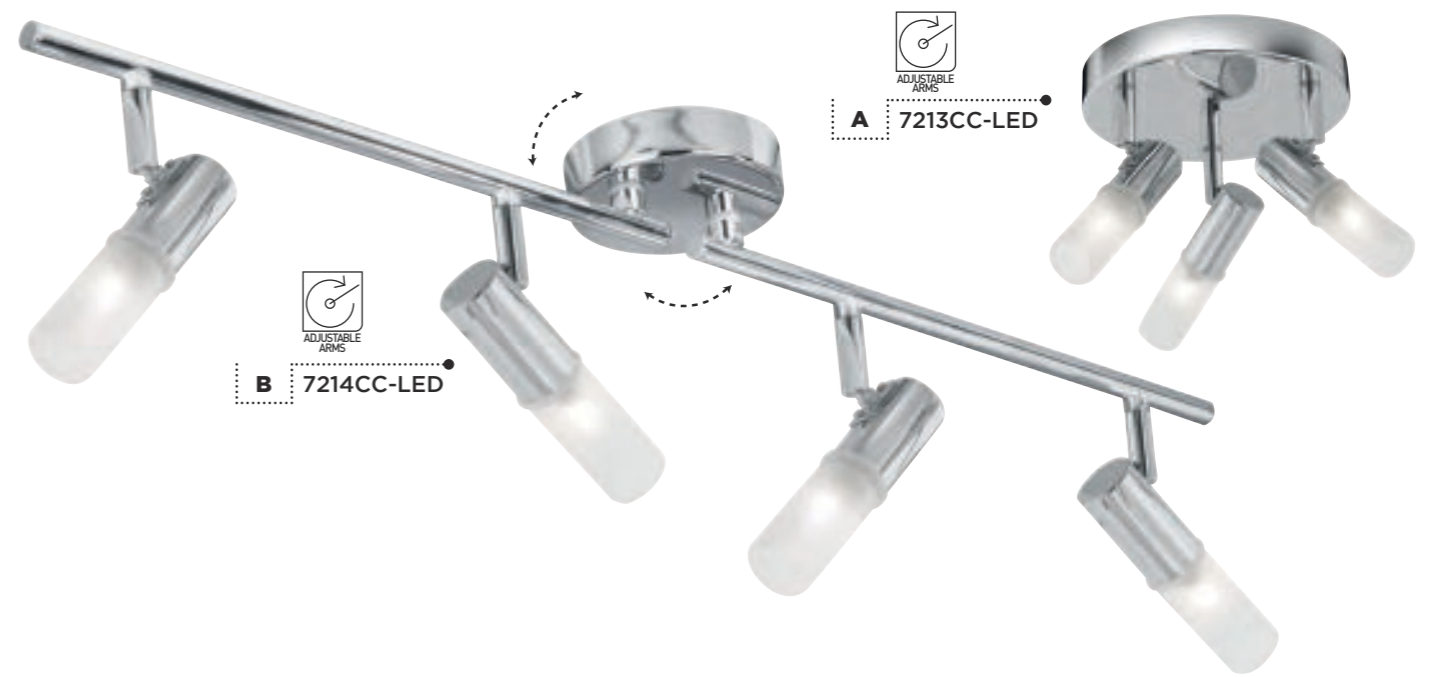

A 4414CC

C 4413CC

B 4412CC

D 4411CC

Item	Product Code	IP	Finish	Lamp	Max Watt	Dimmable	Lumens	Colour Temp	Dimensions (cm)				Replacement Glass	Replacement Lamp
									Height	Width	Length	Projection		
A	4414CC	IP44	Metal, Chrome / Acrylic	LED	12W	x	1400	3000K	17	13	90	-	-	-
B	4412CC	IP44	Metal, Chrome / Acrylic	LED	6W	x	700	3000K	15	13	33	-	-	-
C	4413CC	IP44	Metal, Chrome / Acrylic	LED	12W	x	1050	3000K	16	28	-	-	-	-
D	4411CC	IP44	Metal, Chrome / Acrylic	LED	3W	x	350	3000K	11	11	-	12	-	-