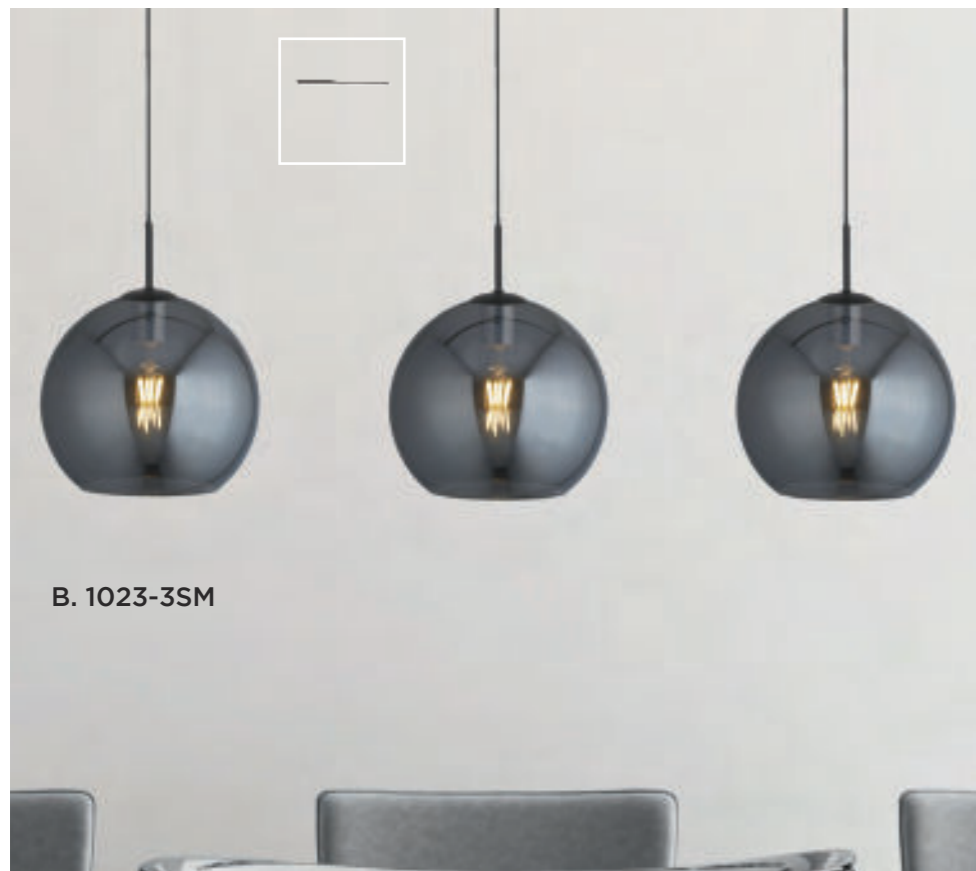

C. 1031-1SM

B. 1023-3SM