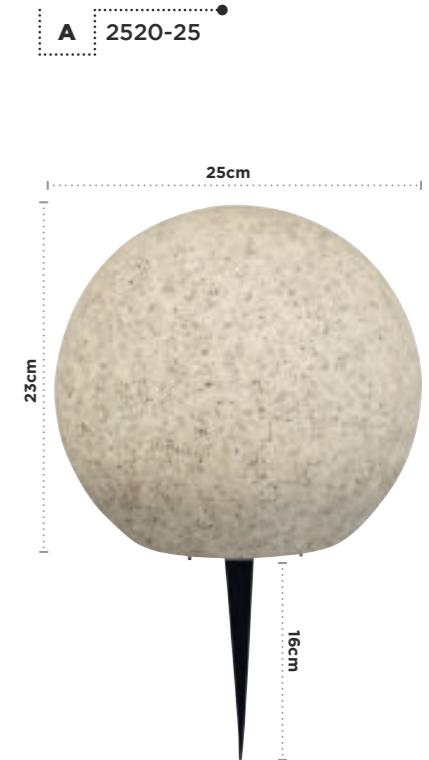

Item	Product Code	IP	EU Product Code	Finish	Lamp	Max Watt	Dimmable	Lumens	Colour Temp	Dimensions (cm)	
										Height	Width
A	2520-25	IP65	EU2520-25	Sandy / Polycarbonate	LED	3.5W	x	150	3000K	23	25
B	2523-3	IP65	EU2523-3	White / Polycarbonate	LED	3 x 1W	x	200	3000K	-	-