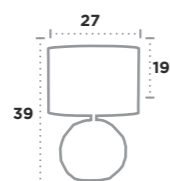

UK Product Code	7534WH
EU Product Code	EU7534WH
Body Finish	Crinkled Ceramic
Shade Finish	White Fabric Shade
Lamp	E14 / Max Watt 1 x 40W
Lamp	E14 / Max Watt 1 x 25W

Crumple