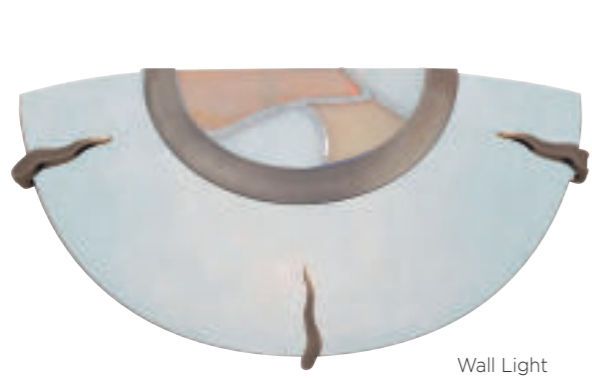

Wall Light

B 36097AM