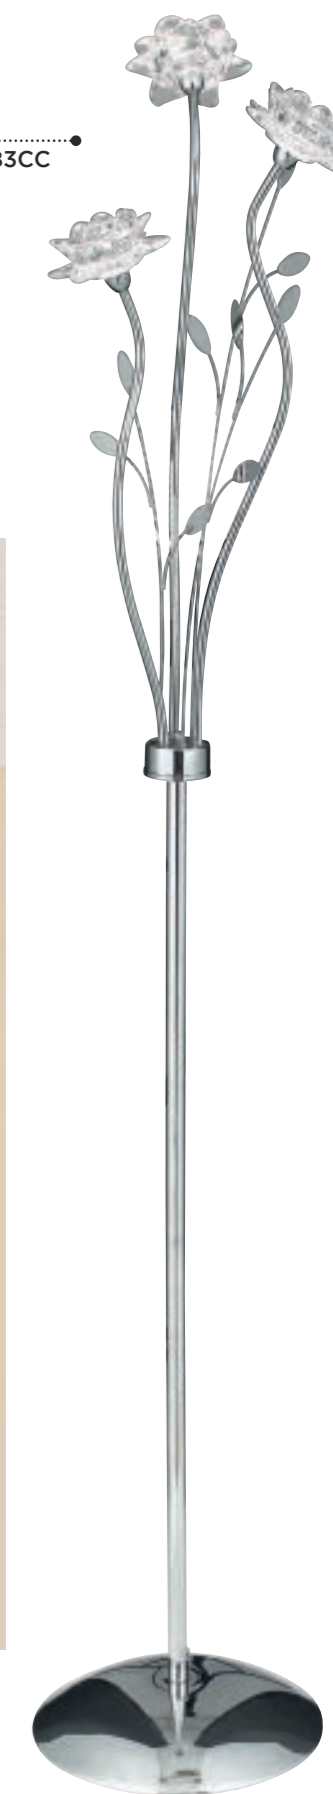

Item	Product Code	EU Product Code	Finish	Lamp	Max Watt	Dimmable	Dimensions (cm)			Replacement Glass
							Drop	Height	Width	
A	9283-3CC	-	Metal. Chrome / Flower Cut Glass	G9	3 x 33W	✓	-	19	44	GO6283
B	8285-5CC	-	Metal. Chrome / Flower Cut Glass	G9	5 x 33W	✓	92	40	48	GO6283
C	7283CC	EU7283CC	Metal. Chrome / Flower Cut Glass	G9	3 x 33W	x	-	162	-	GO6283

B = Height Adjustable