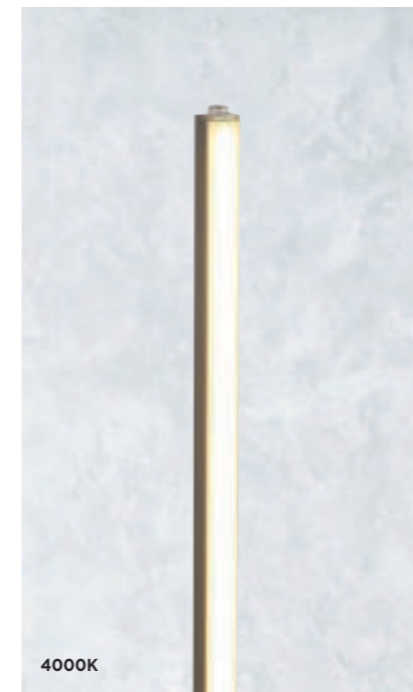

2700K

A. 96381-1SS
Metal.Satin Silver/White PC Shade
16.5W 2700/3000/4000K H70mm
D1230mm W80mm L1185mm

4000K