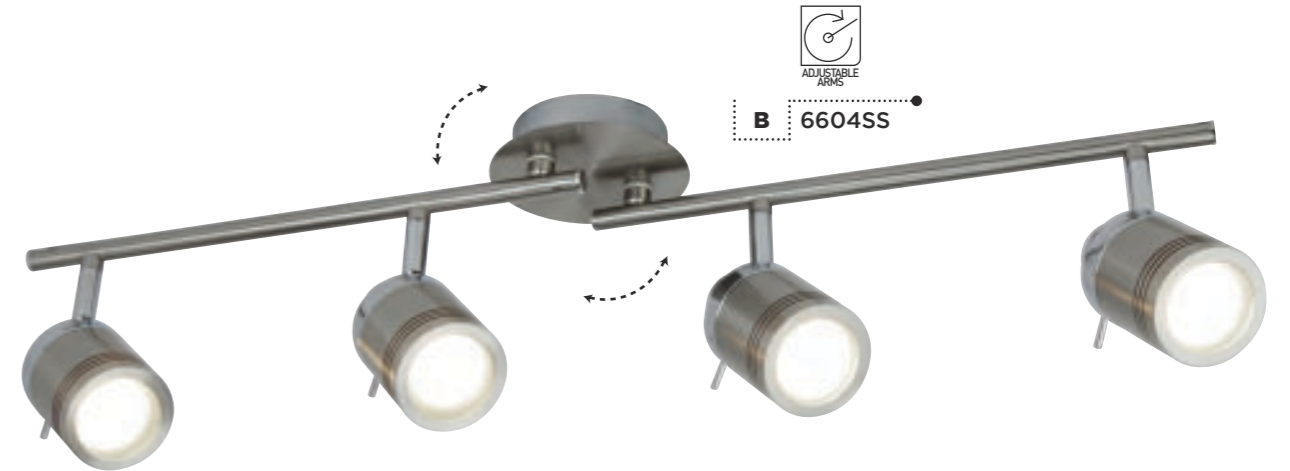

A 7213CC-LED

B 7214CC-LED

Aries

C 7444CC-LED

D 7443CC-LED

E 7441CC-LED

Item	Product Code	IP	Finish	Lamp	Max Watt	Dimmable	Lumens	Colour Temp	Dimensions (cm)				Replacement Glass	Replacement Lamp
									Height	Width	Length	Proj		
A	7213CC-LED	IP44	Chrome / Frosted Glass	G9	3x2.5W	x	600	3000K	15	30	-	-	GO7213	-
B	7214CC-LED	IP44	Chrome / Frosted Glass	G9	4x2.5W	x	800	3000K	16	10	72	-	GO7213	-
C	7444CC-LED	IP44	Chrome / Satin Silver	GU10	4x5W	x	1280	3000K	16	12	90	-	-	LGU10-IP44
D	7443CC-LED	IP44	Chrome / Satin Silver	GU10	3x5W	x	960	3000K	13	18	-	-	-	LGU10-IP44
E	7441CC-LED	IP44	Chrome / Satin Silver	GU10	1x5W	x	320	3000K	13	7	-	14	-	LGU10-IP44