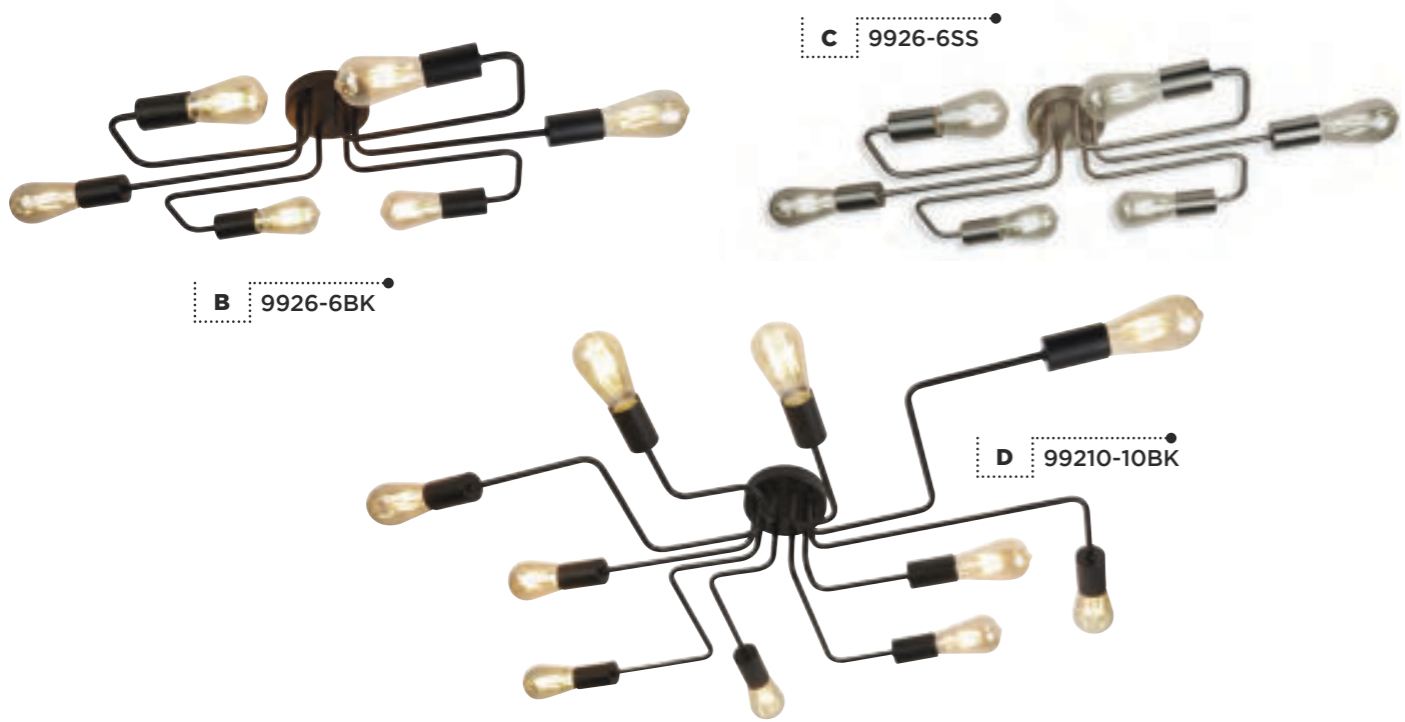

Item	Product Code	Finish	Lamp	Max Watt	Dimmable	Dimensions (cm)		
						Height	Width	Length
A	99210-10SS	Metal.Satin Silver	LED-E27	10 x 10W	✓	12	52	82
B	9926-6BK	Metal. Matt Black Painted	LED-E27	6 x 10W	✓	12	32	70
C	9926-6SS	Metal. Satin Silver	LED-E27	6 x 10W	✓	12	32	70
D	99210-10BK	Metal. Matt Black Painted	LED-E27	10 x 10W	✓	12	52	82