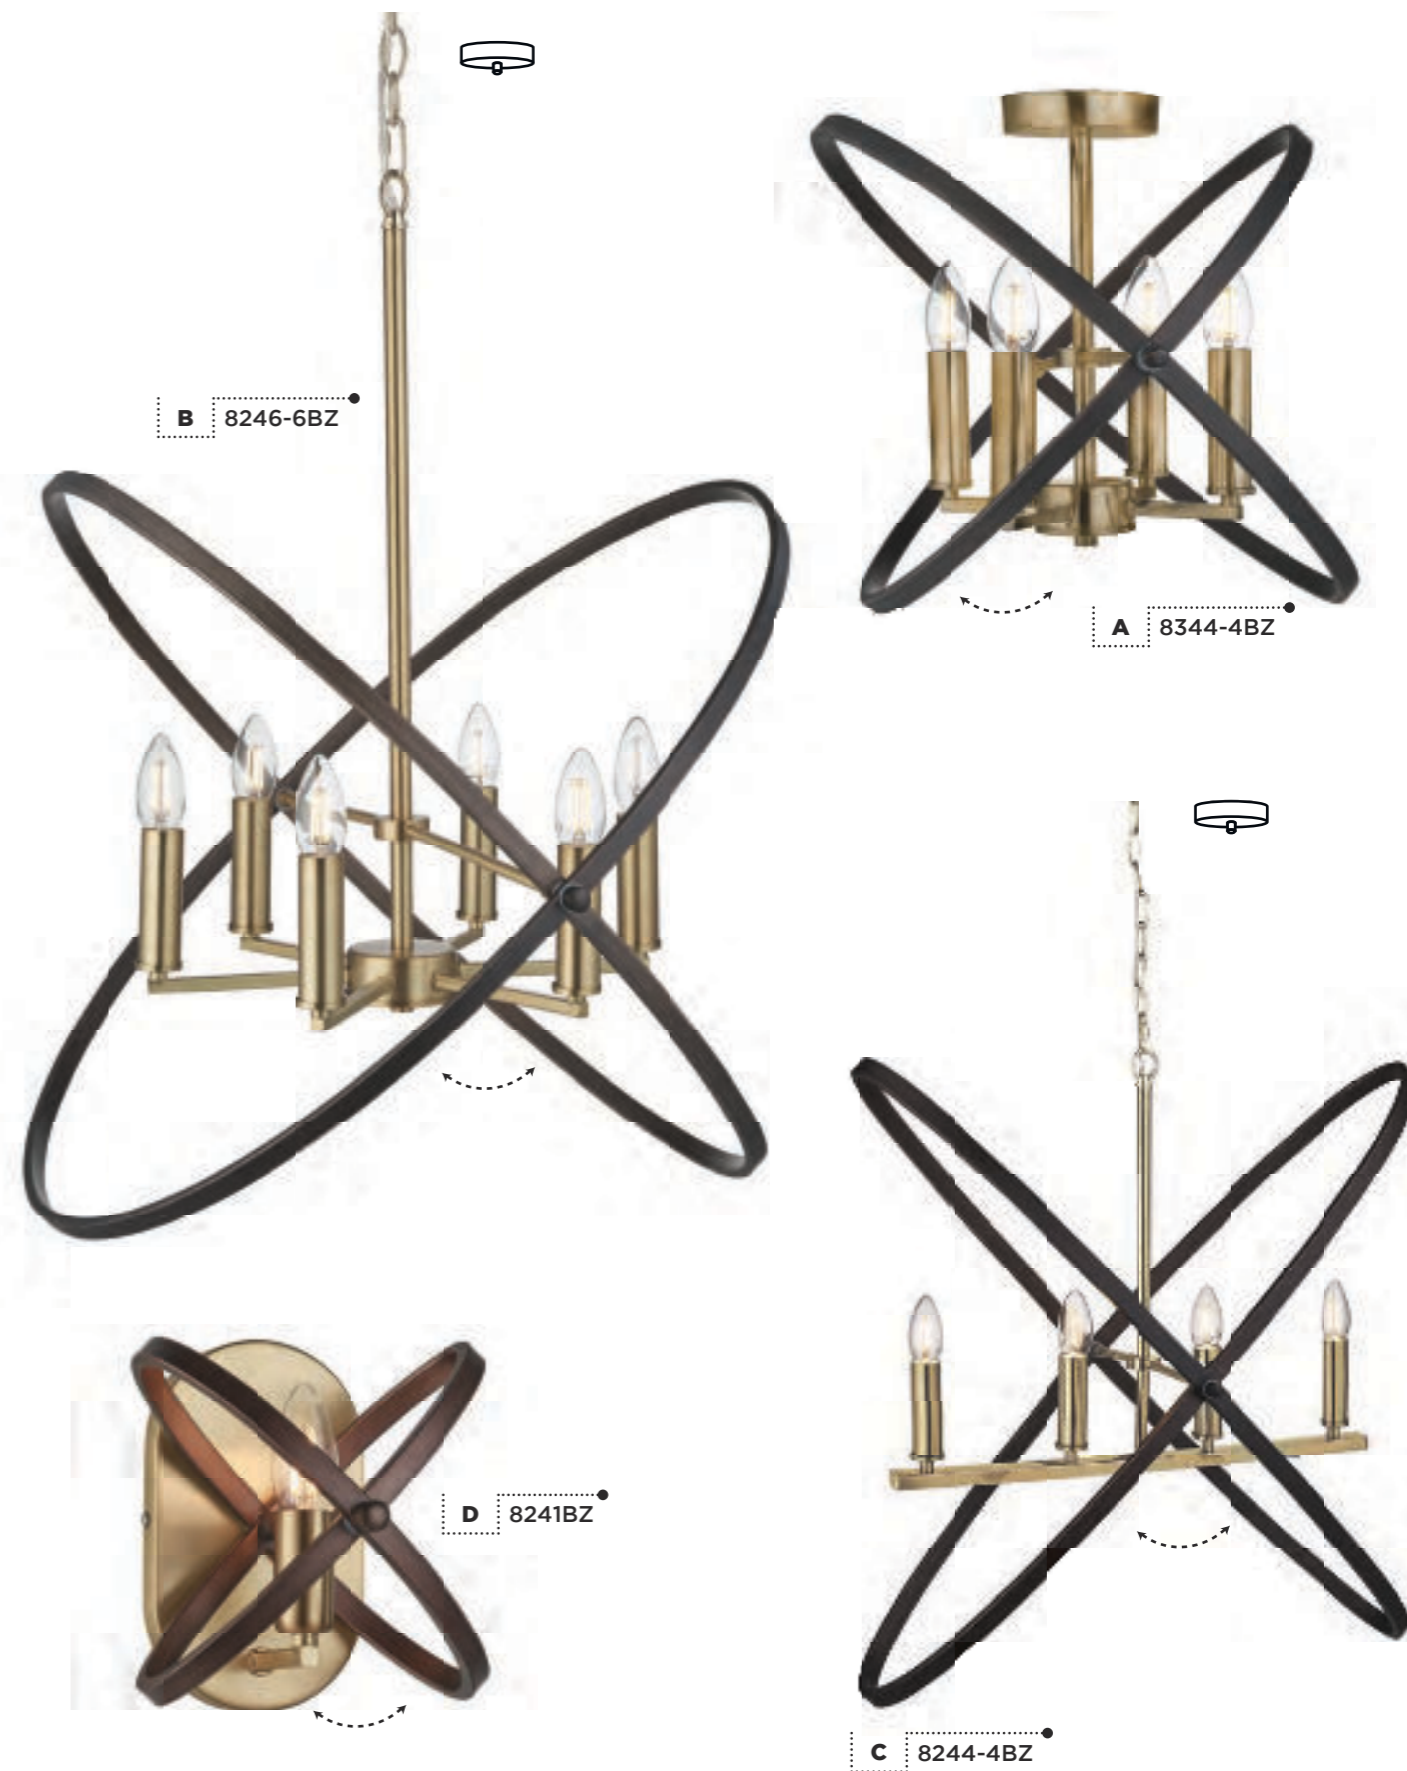

Item	Product Code	Finish	Lamp	Max Watt	Dimmable	Dimensions (cm)				
						Drop	Height	Width	Length	Projection
A	8344-4BZ	Metal. Bronze / Brown	E14	4 x 60W	✓	-	33	45	-	-
B	8246-6BZ	Metal. Bronze / Brown	E14	6 x 60W	✓	150	-	61	62	-
C	8244-4BZ	Metal. Bronze / Brown	E14	4 x 60W	✓	150	-	35	84	-
D	8241BZ	Metal. Bronze / Brown	E14	1 x 60W	✓	-	20	23	-	19

B, C = Height Adjustable