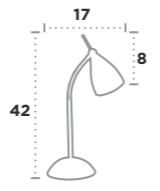

UK Product Code	9961SS
EU Product Code	EU9961SS
Body Finish	Satin Silver
Shade Finish	Glass
Lamp	G9 / Max Watt 1 x 20W Replacement Glass G09961

Desk Partners