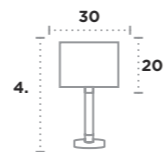

UK Product Code	7731SN
EU Product Code	EU7731SN
Body Finish	Satin Nickel / Glass
Shade Finish	Hessian
Lamp	E27 / Max Watt 1 x 60W

Siena