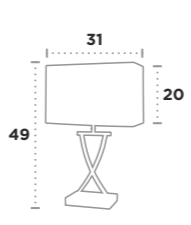

UK Product Code	7923AB
EU Product Code	EU7923AB
Body Finish	Metal. Antique Brass
Shade Finish	White Oblong Fabric Shade
Lamp	E14 / Max Watt 1 x 40W

Cusion