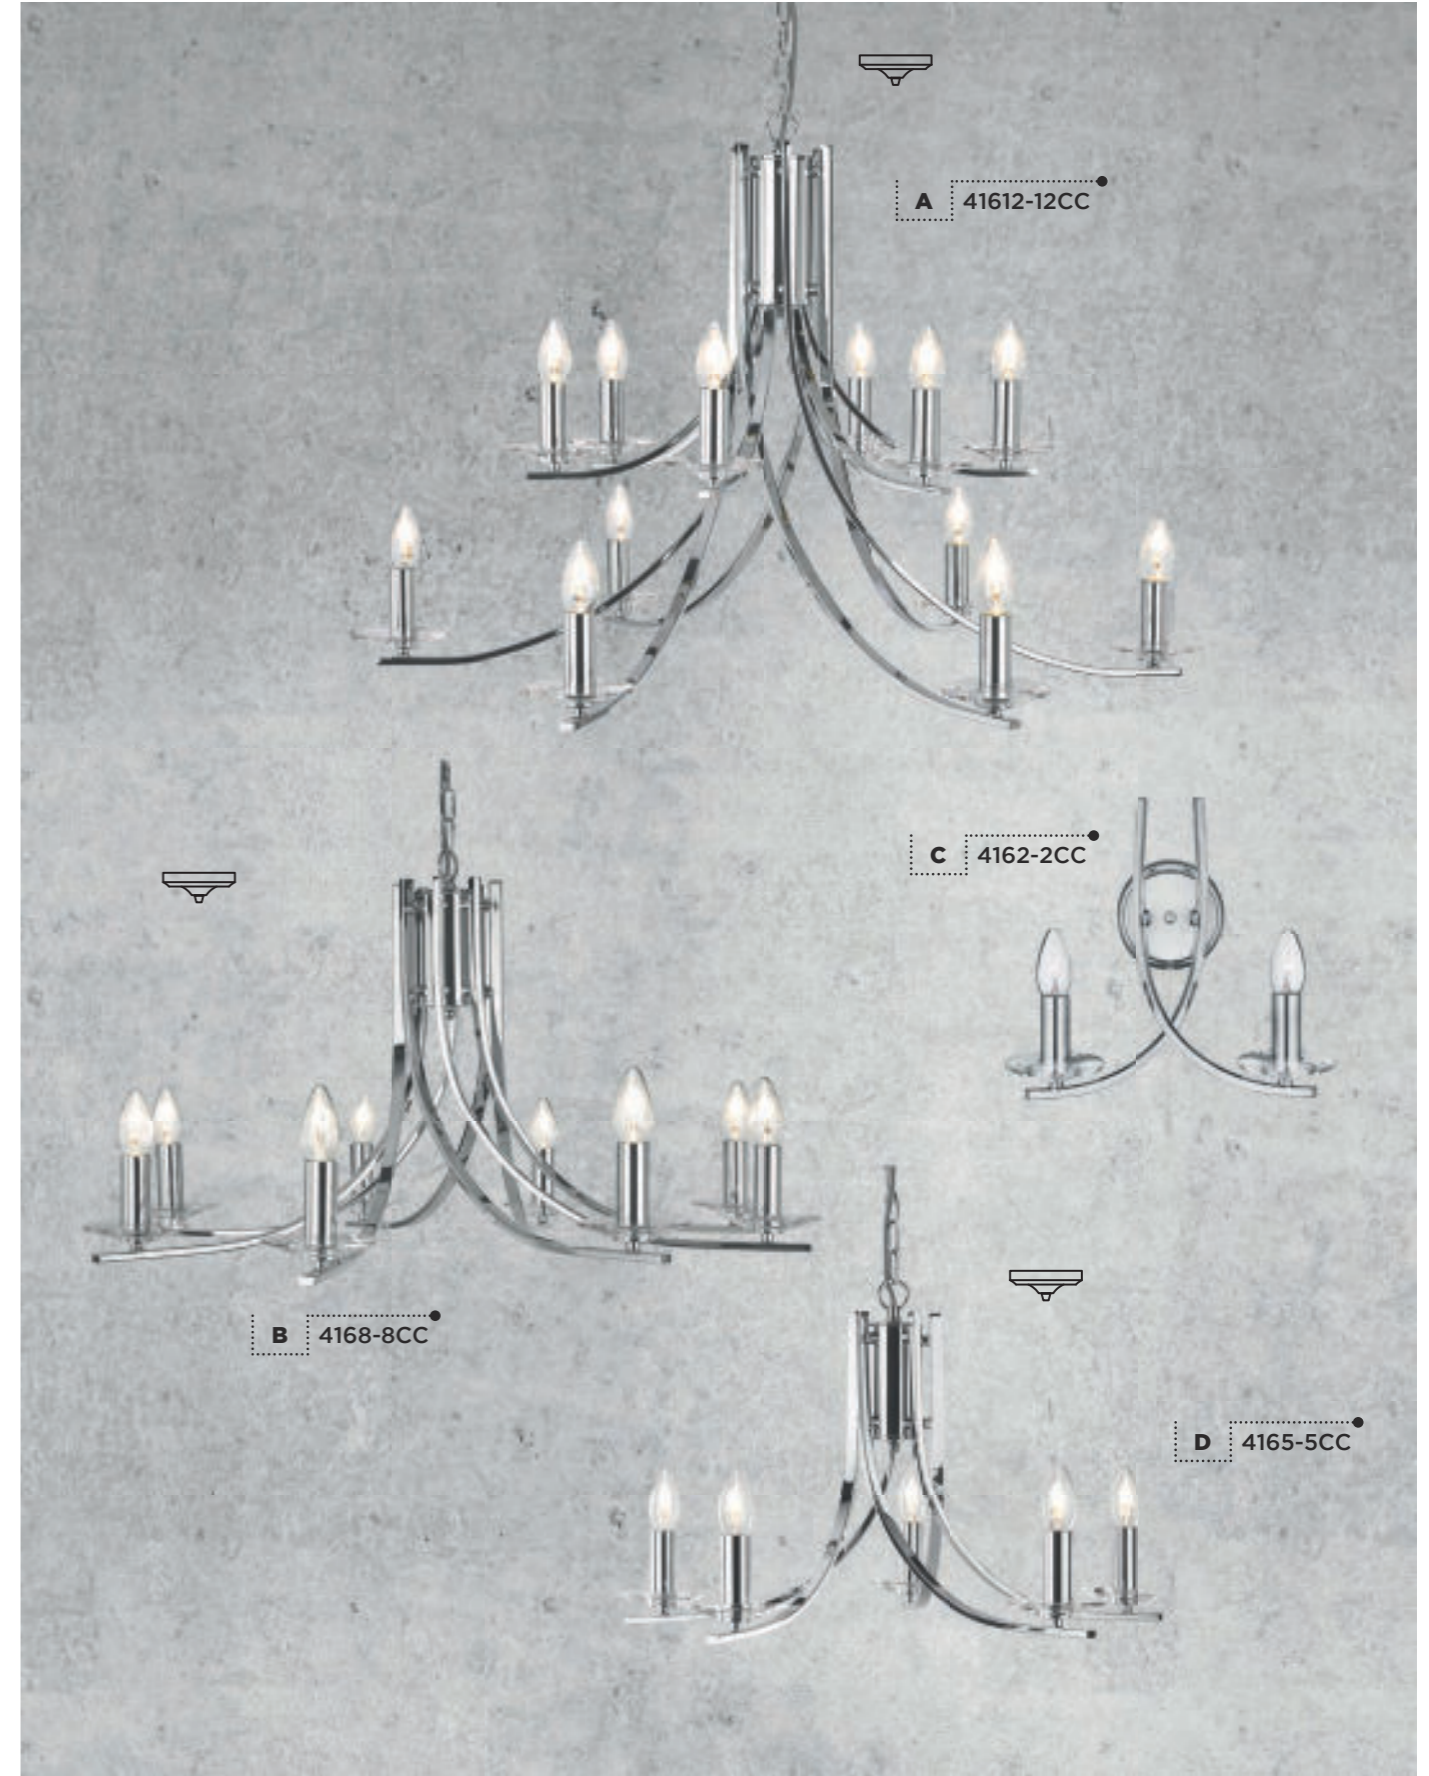

Height Adjustable

Item	Product Code	Finish	Lamp	Max Watt	Dimmable	Dimensions (cm)			Replacement Glass
						Height	Width	Projection	
A	4275-5CC	Metal. Chrome / Glass	E14	5 x 40W	✓	35	62	-	GO5272-2
B	5272-2CC	Metal. Chrome / Glass	E14	2 x 40W	✓	29	32	15	GO5272-2
C	4275-5AB	Metal. Antique Brass / Swirl Ribbed Glass	E14	5 x 40W	✓	35	62	-	GO5272-2
D	5272-2AB	Metal. Antique Brass / Swirl Ribbed Glass	E14	2 x 40W	✓	29	32	15	GO5272-2