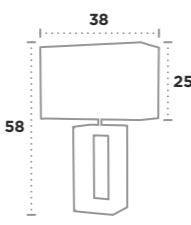

UK Product Code	1610BK
EU Product Code	EU1610BK
Body Finish	Black / Mirror
Shade Finish	Black Faux Silk Shade
Lamp	E27 / Max Watt 1 x 60W

Mirror