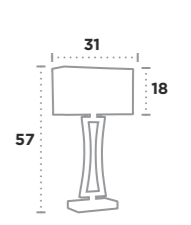

Cusion

UK Product Code	4081CC-1
EU Product Code	EU4081CC-1
Body Finish	Metal.Chrome
Shade Finish	White Oblong Fabric Shade
Lamp	E27 / Max Watt 1 x 60W

Liana

UK Product Code	9621GY
EU Product Code	EU9621GY
Body Finish	Grey Cement
Shade Finish	Grey Fabric Shade
Lamp	E14 / Max Watt 1 x 60W