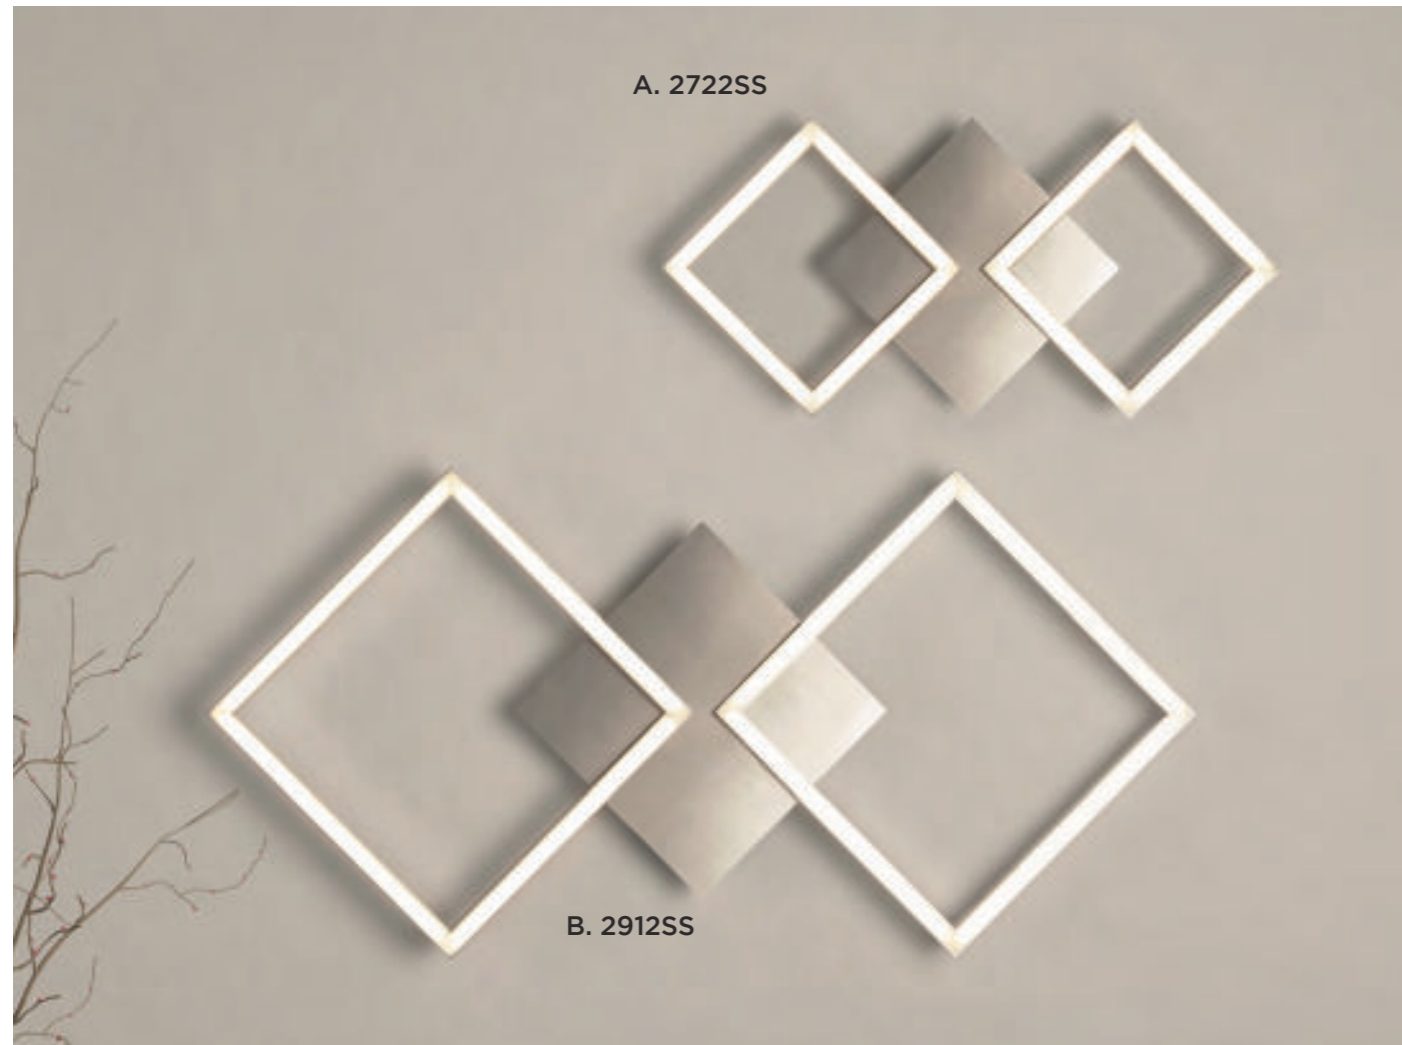

A. 2722SS
Metal.Satin Silver
18W 3000K W470mm L230mm
P60mm

B. 2912SS
Metal.Satin Silver
25W 3000K W750mm L370mm
P60mm

C. 2914SS
Metal.Satin Silver
39W 3000K W520mm L720mm
P60mm