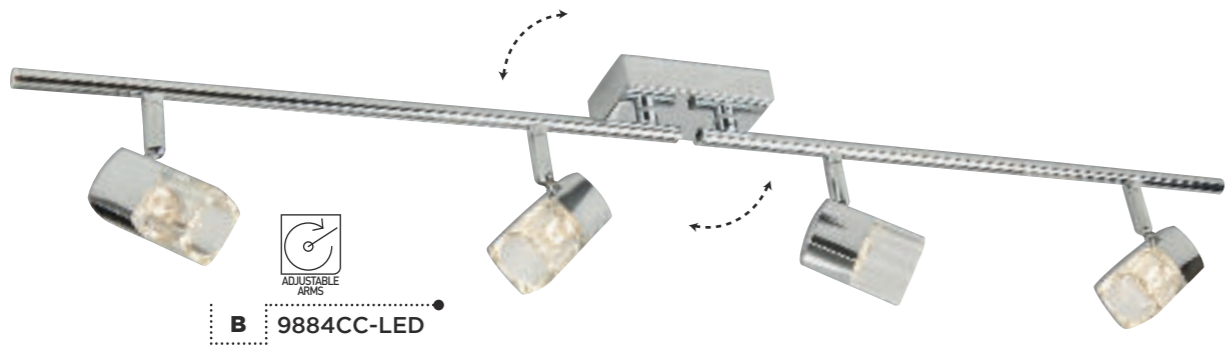

Item	Product Code	Finish	Lamp	Max Watt	Dimmable	Lumens	Colour Temp	Dimensions (cm)				Replacement Glass
								Height	Width	Length	Projection	
A	9886CC-LED	Metal. Chrome / Glass	LED	18W	x	1800	3000K	20	-	108	-	GO9881
B	9884CC-LED	Metal. Chrome / Glass	LED	12W	x	1200	3000K	16	-	90	-	GO9881
C	7884CC-LED	Metal. Chrome / Glass	LED	12W	x	1200	3000K	11	28	-	-	GO9881
D	9881CC-LED	Metal. Chrome / Glass	LED	3W	x	300	3000K	10	10	-	11	GO9881