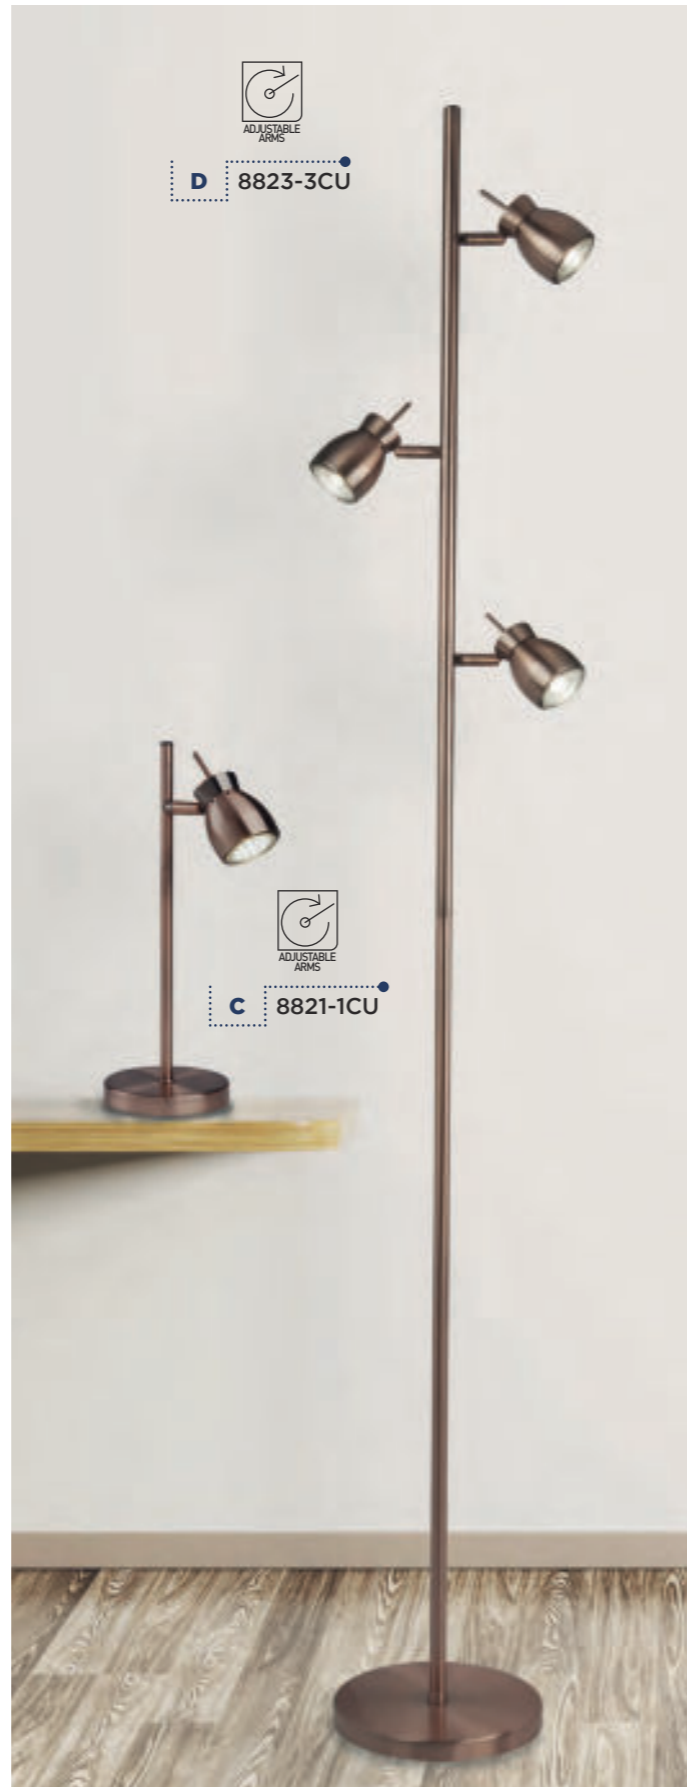

Item	Product Code	EU Product Code	Finish	Lamp	Max Watt	Dimmable	Dimensions (cm)		Replacement Glass
							Height		
A	7180SS	EU7180SS	Metal. Satin Silver / Halophane Glass	E27	1 x 60W	x	45		GO7180
B	7184SS	EU7184SS	Metal. Satin Silver / Halophane Glass	E27	1 x 60W	x	160		GO7184
C	8821-1CU	EU8821-1CU	Metal. Copper	GU10	1 x 10W	x	36		-
D	8823-3CU	EU8823-3CU	Metal. Copper	GU10	3 x 10W	x	158		-

Item	Product Code	EU Product Code	Finish	Lamp	Max Watt	Dimmable	Dimensions (cm)		Replacement Glass
							Height		
A	0813-3SS	EU0813-3SS	Metal. Satin Silver / White Glass	G9	3 x 33W	x	48		GO0813
B	0815-5SS	EU0815-5SS	Metal. Satin Silver / White Glass	G9	5 x 33W	x	153		GO0813
C	7421AS	EU7421AS	Metal. Antique Silver	GU10	1 x 10W	x	42		-
D	7422-2AS	EU7422-2AS	Metal. Antique Silver	GU10	3 x 10W	x	158		-