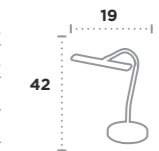

4 Stage Touch Dimmer

Bow

UK Product Code	1108AB
EU Product Code	EU1108AB
Body Finish	Metal. Antique Brass
Lamp	LED / Max Watt 1 x 5W

4 Stage Touch Dimmer

Porter

UK Product Code	6151ST
EU Product Code	EU6151ST
Body Finish	Metal. Steel
Lamp	E27 / Max Watt 1 x 10W
Height	30cm
Width	6cm