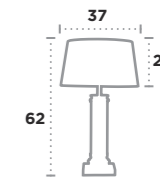

UK Product Code	5141SS
EU Product Code	EU5141SS
Body Finish	Metal.Chrome / Glass
Shade Finish	Cream Fabric Shade
Lamp	E27 / Max Watt 1 x 60W