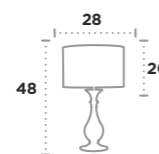

Hadley

UK Product Code	6322CC
EU Product Code	EU6322CC
Body Finish	Metal. Chrome / Glass
Shade Finish	White Fabric. Silver Interior
Lamp	E27 / Max Watt 1 x 60W