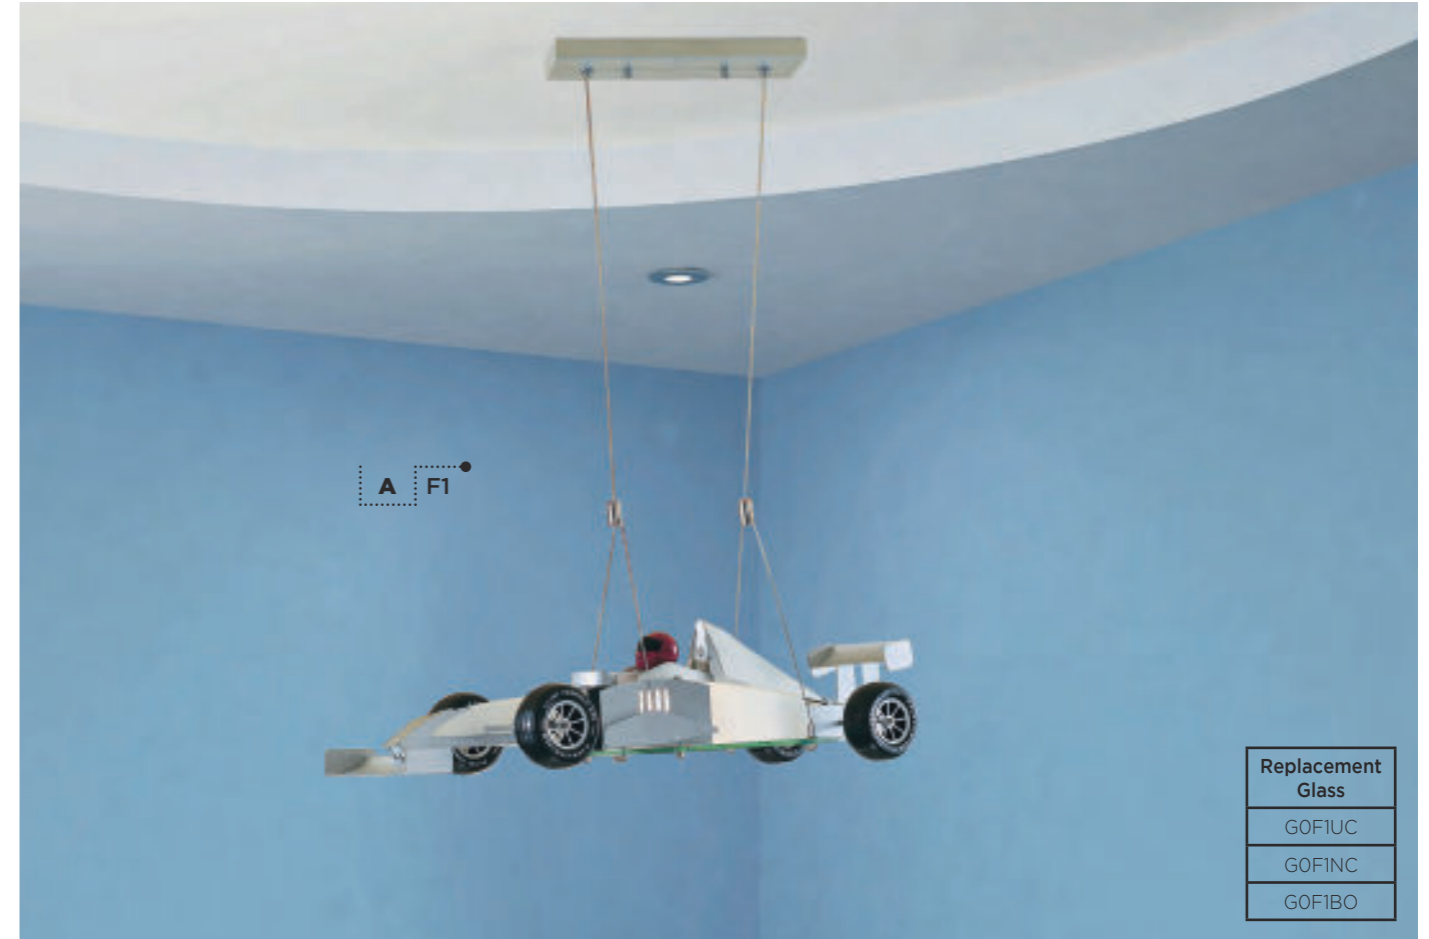

Heights Adjustable

Replacement Glass
G0F1UC
G0F1NC
G0F1BO

Replacement Glass
G0639L
G0639R

Replacement Glass
G0737N
G0737B

Item	Product Code	Finish	Lamp	Max Watt	Dimmable	Dimensions (cm)			
						Drop	Height	Width	Length
A	F1	Metal. Silver / Glass	R7S - 78MM	1 x 80W	✓	105	17	22	66
B	639	Metal. Satin Silver / Glass	E27	3 x 40W	✓	120	34	14	61
C	737	Metal. Silver / Glass	E27	1 x 60W	✓	39	39	49	47