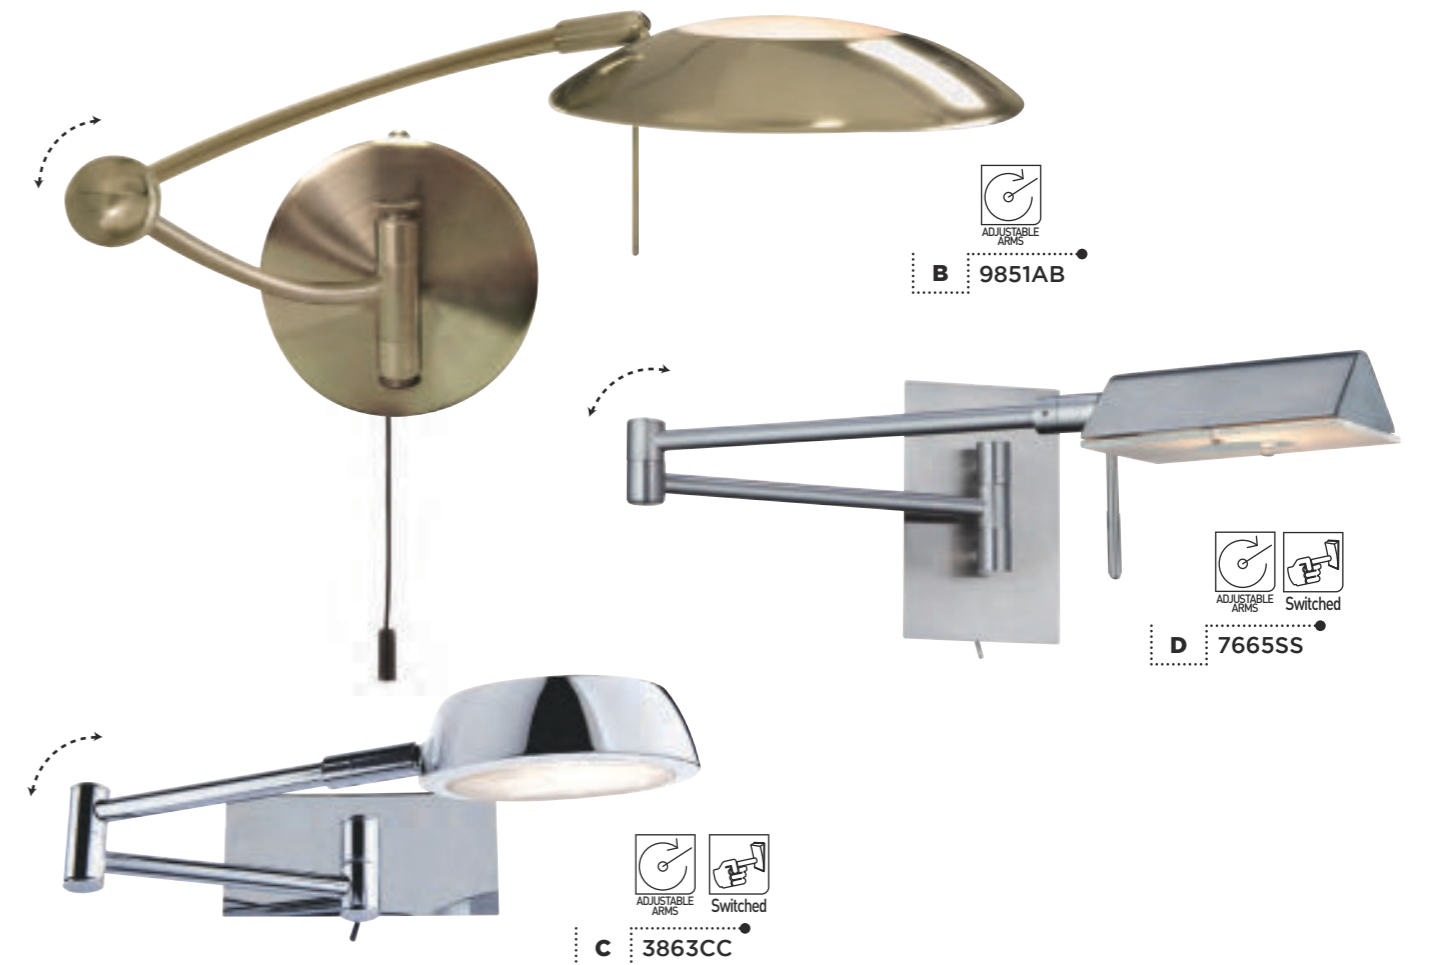

Item	Product Code	Finish	Lamp	Max Watt	Dimmable	Lumens	Colour Temp	Dimensions (cm)		
								Height	Width	Projection
A	9851SS	Metal. Satin Silver / Glass	R7S - LED	1 x 80W	✓	-	-	13	15	50
B	9851AB	Metal. Antique Brass / Glass	R7S - LED	1 x 80W	✓	-	-	13	15	50
C	3863CC	Metal. Chrome	LED - GX53	1 x 4W	x	280	4000K	6	12	39
D	7665SS	Metal. Satin Silver / Glass	G9	1 x 33W	✓	-	-	12	9	48