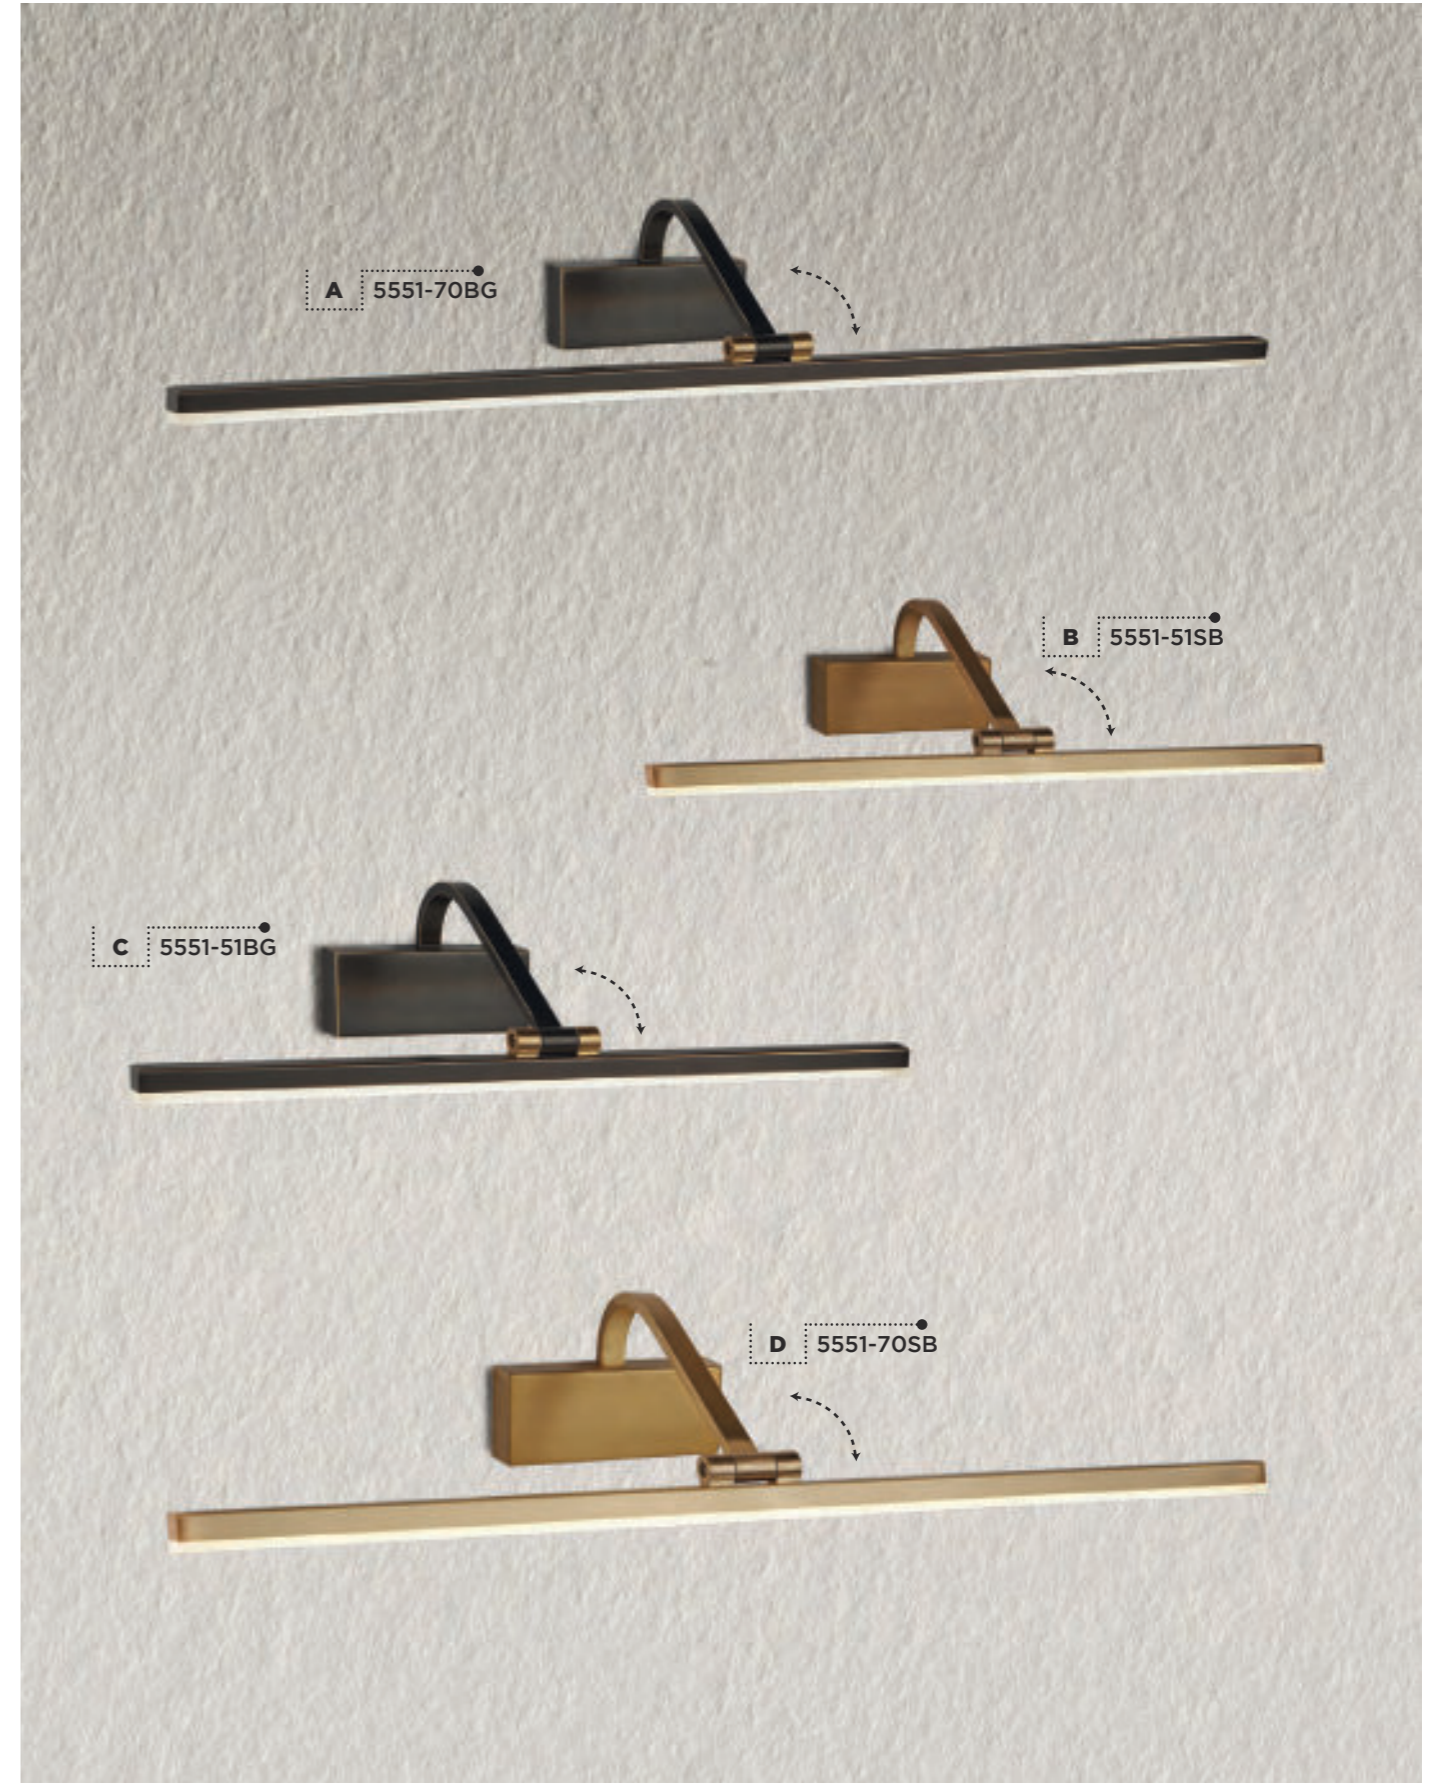

Item	Product Code	Finish	Lamp	Max Watt	Dimmable	Lumens	Dimensions (cm)		
							Height	Length	Projection
A	5551-70BG	Metal. Bronze Gold / Acrylic	LED	1 x 17W	x	1300	11	70	19
B	5551-51SB	Metal. Brushed Gold / Acrylic	LED	1 x 12W	x	588	11	51	19
C	5551-51BG	Metal. Bronze Gold / Acrylic	LED	1 x 12W	x	588	11	51	19
D	5551-70SB	Metal. Brushed Gold / Acrylic	LED	1 x 17W	x	1300	11	70	19