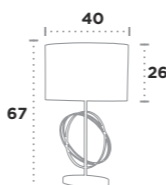

Coventry

UK Product Code	1514CC
EU Product Code	EU1514CC
Body Finish	Metal Chrome
Shade Finish	Grey Oval Fabric Shade
Lamp	E27 / Max Watt 1 x 60W