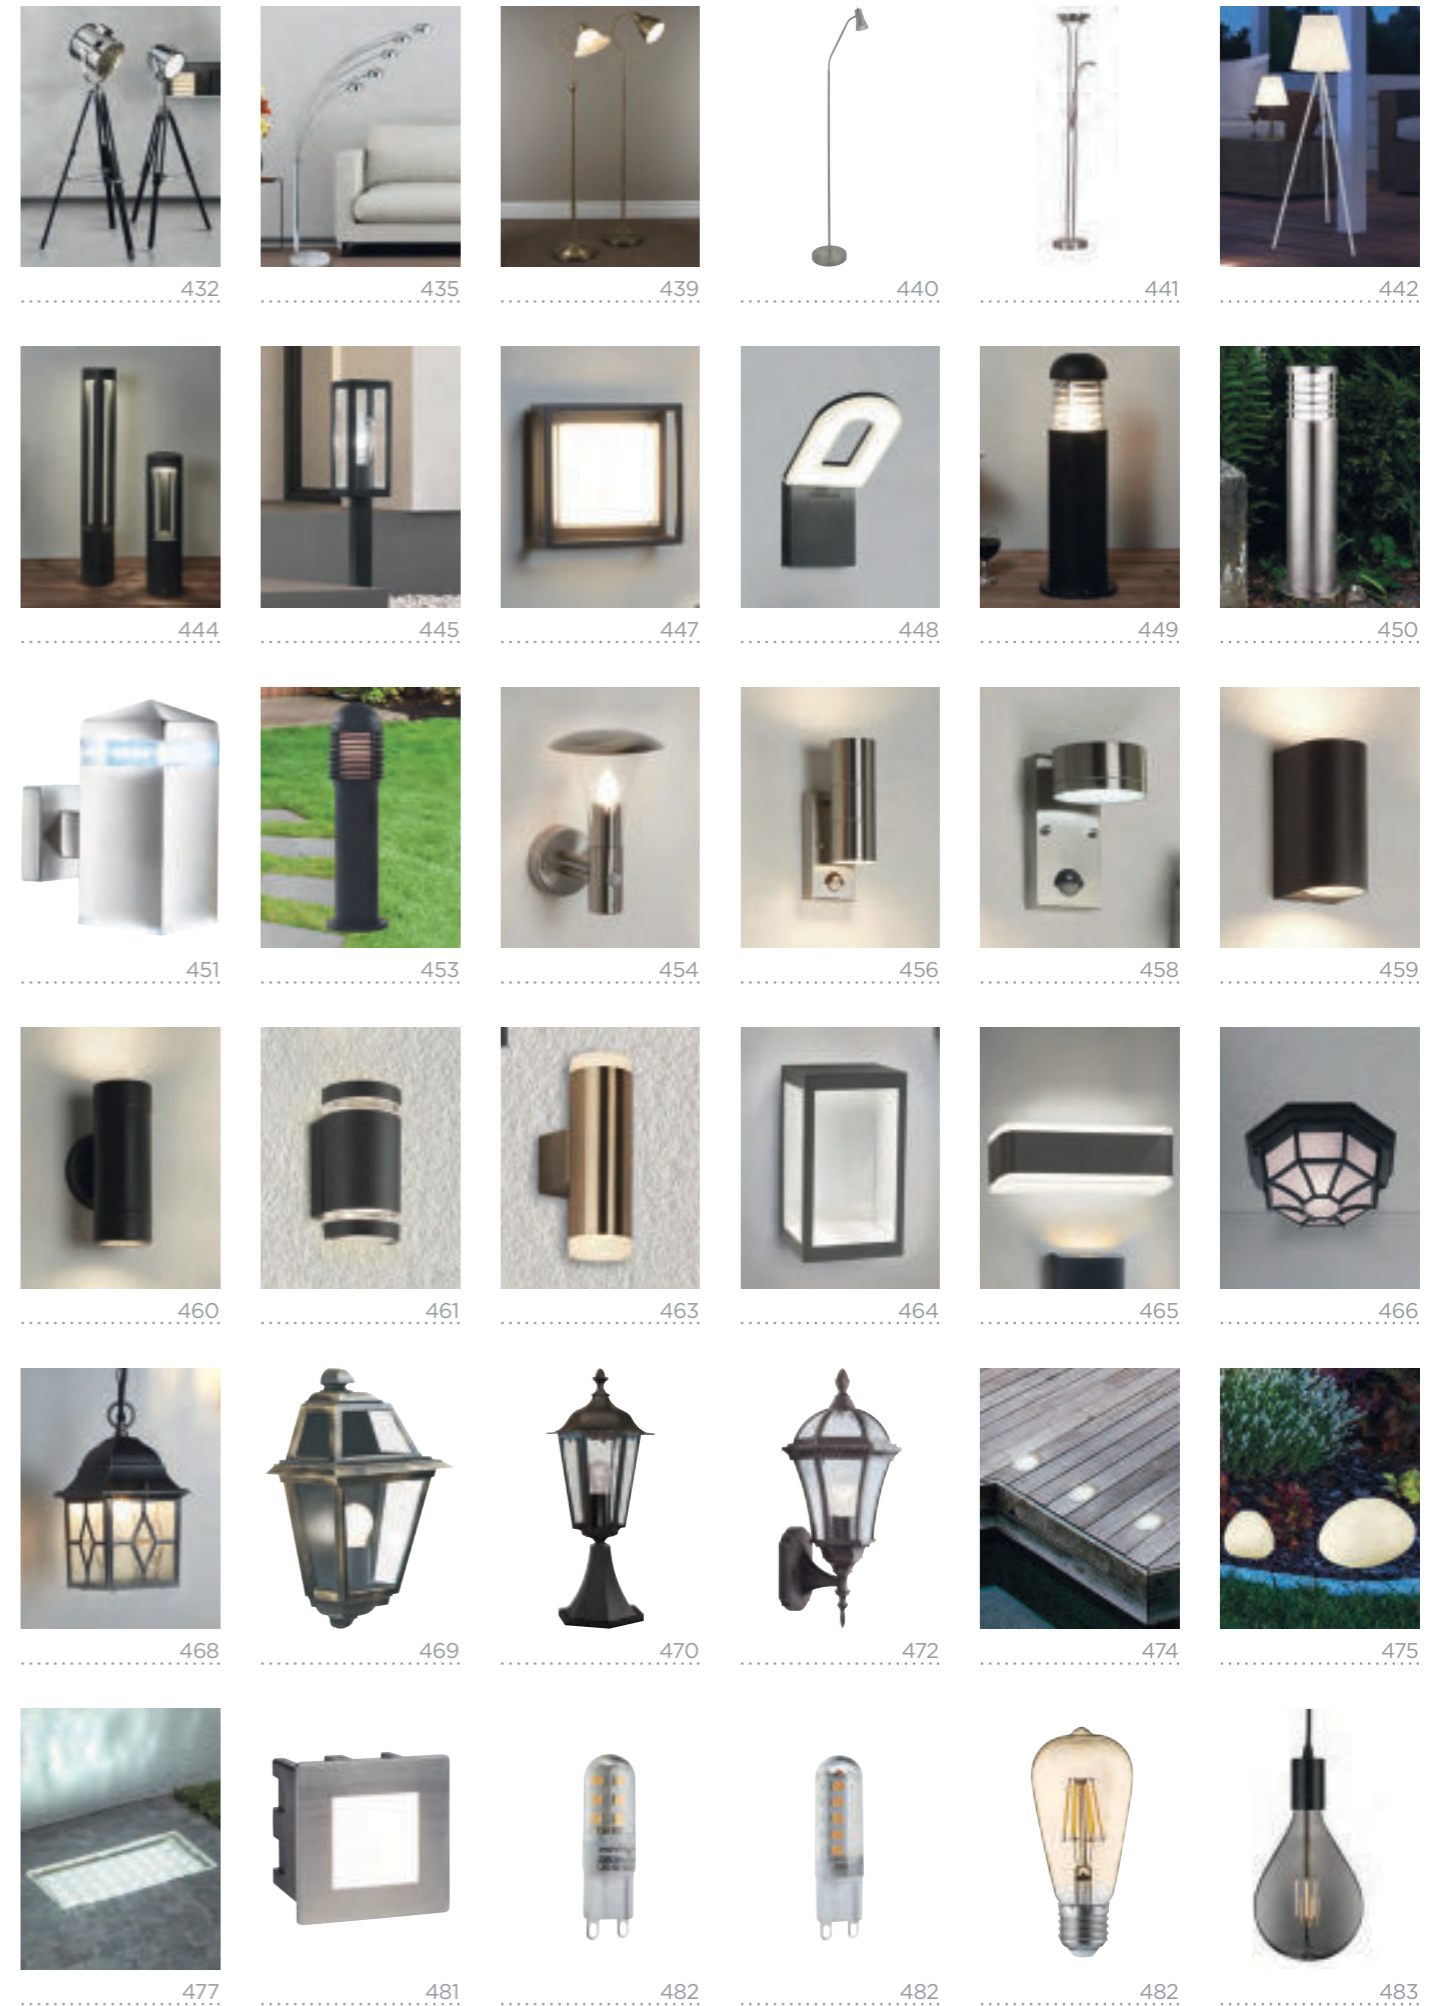

Tripod s.123

Mushroom s.134

Pagoda s.136

Venice s.137

A. 4781BK
Metal.Black/Crystal Sand/Acrylic Shade 21W
3000K H145mm D1500mm
W370mm L370mm

B. 4781GO
Metal.Gold/Crystal Sand/Acrylic Shade
21W 3000K H145mm D1500mm
W370mm L370mm