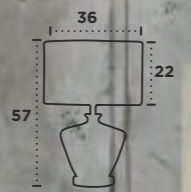

Network L
UK Product Code **4852CC**
EU Product Code **EU4852CC**
Body Finish Lattice Ceramic Chrome
Shade Finish White Fabric Shade
Lamp E27 / Max Watt 1 x 60W