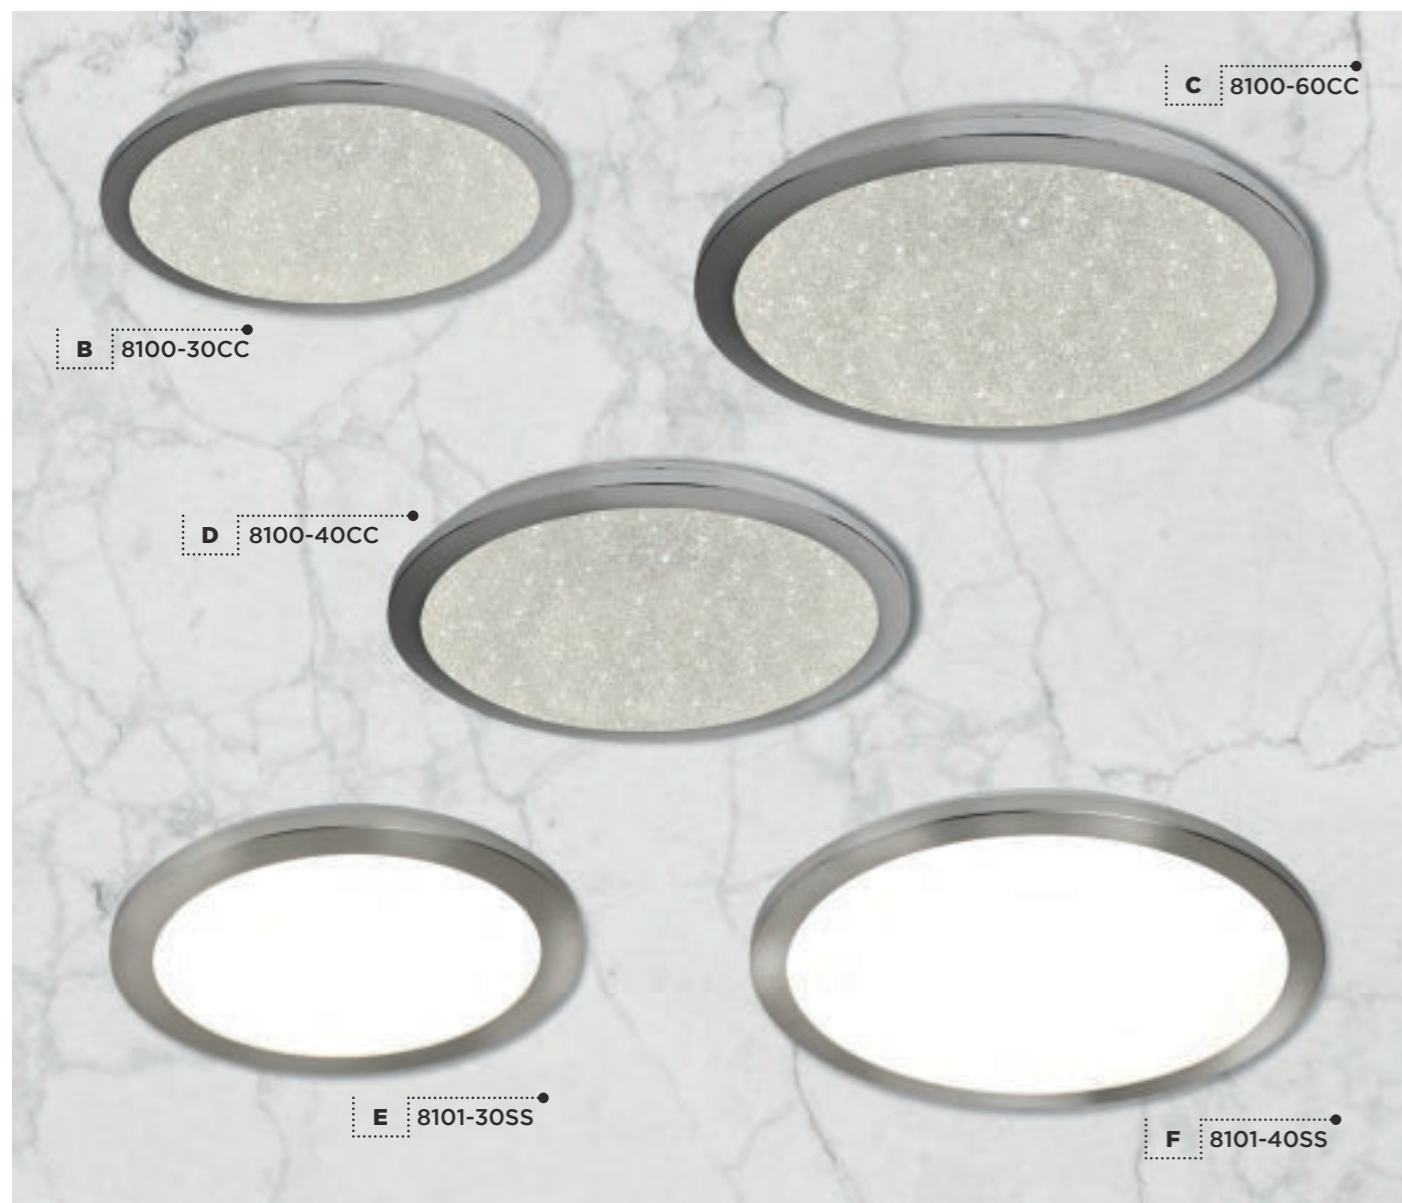

Item	Product Code	IP	Finish	Lamp	Max Watt	Dimmable	Lumens	Colour Temp	Dimensions (cm)		Replacement Glass
									Height	Width	
A	7402-34	IP44	Silver / White / Acrylic	LED	18W	x	1000	3000K	10	34	-
B	8100-30CC	IP44	Polycarbonate / Acrylic / Glass Sand	LED	18W	x	1350	4000K	3	40	-
C	8100-60CC	IP44	Polycarbonate / Acrylic / Glass Sand	LED	26W	x	2000	4000K	3	60	-
D	8100-40CC	IP44	Polycarbonate / Acrylic / Glass Sand	LED	24W	x	1800	4000K	3	40	-
E	8101-30SS	IP44	Polycarbonate / Acrylic	LED	18W	x	1245	3000K	3	30	-
F	8101-40SS	IP44	Polycarbonate / Acrylic	LED	23W	x	1645	3000K	3	40	-