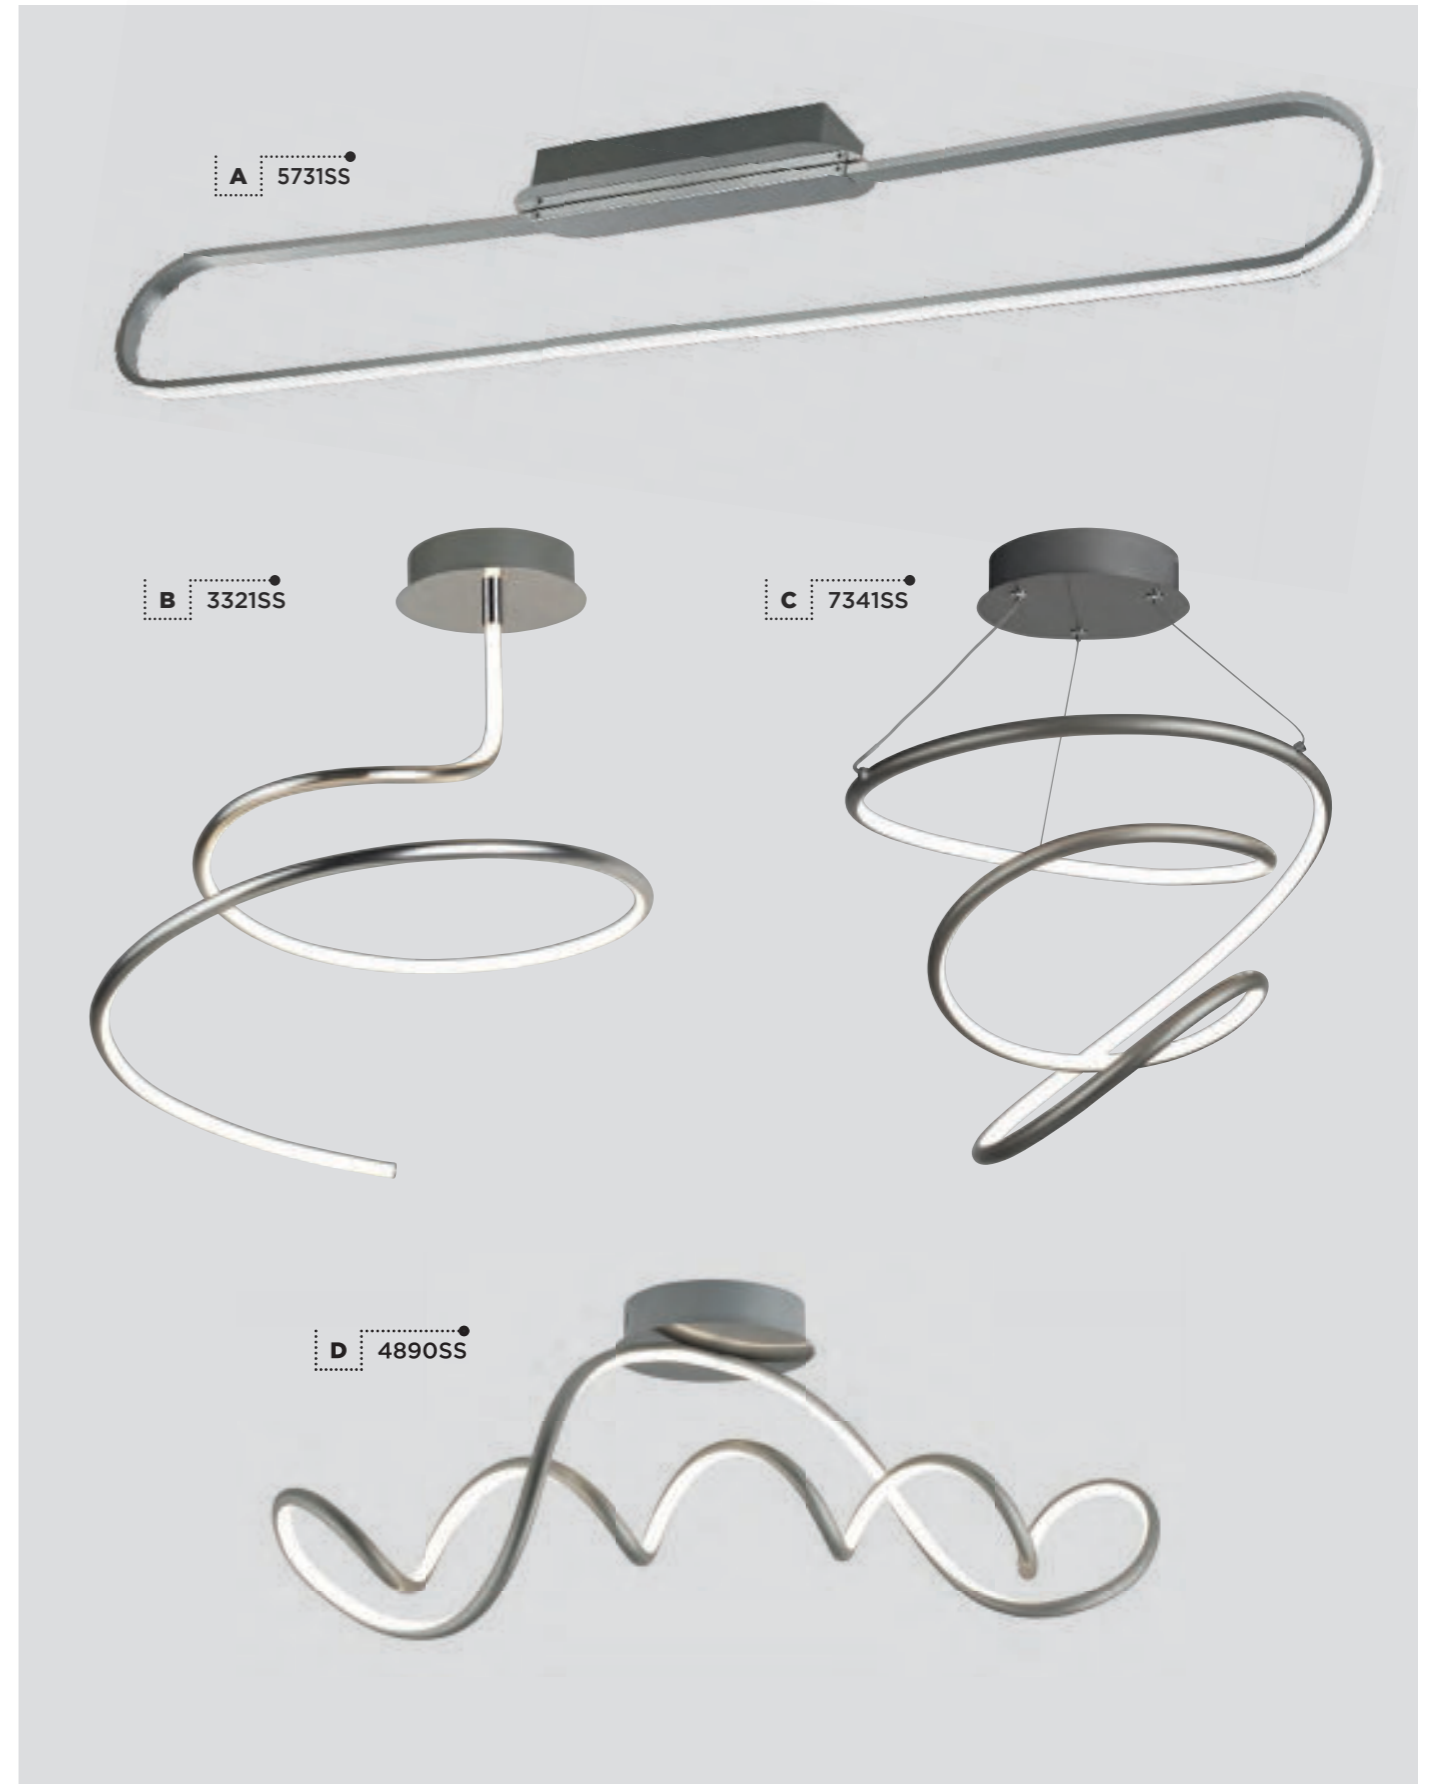

Item	Product Code	Finish	Lamp	Max Watt	Dimmable	Lumens	Colour Temp	Dimensions (cm)		
								Height	Width	Length
A	5731SS	Brushed Aluminium / Polycarbonate	LED	28W	x	1700	3000K	17	8	101
B	3321SS	Brushed Aluminium / Polycarbonate	LED	43W	x	2340	3000K	50	50	-
C	7341SS	Brushed Aluminium / Polycarbonate	LED	43W	✓	1625	3000K	30/150	-	40
D	4890SS	Brushed Aluminium / Polycarbonate	LED	37W	✓	1710	3000K	22	18	90

C = Height Adjustable