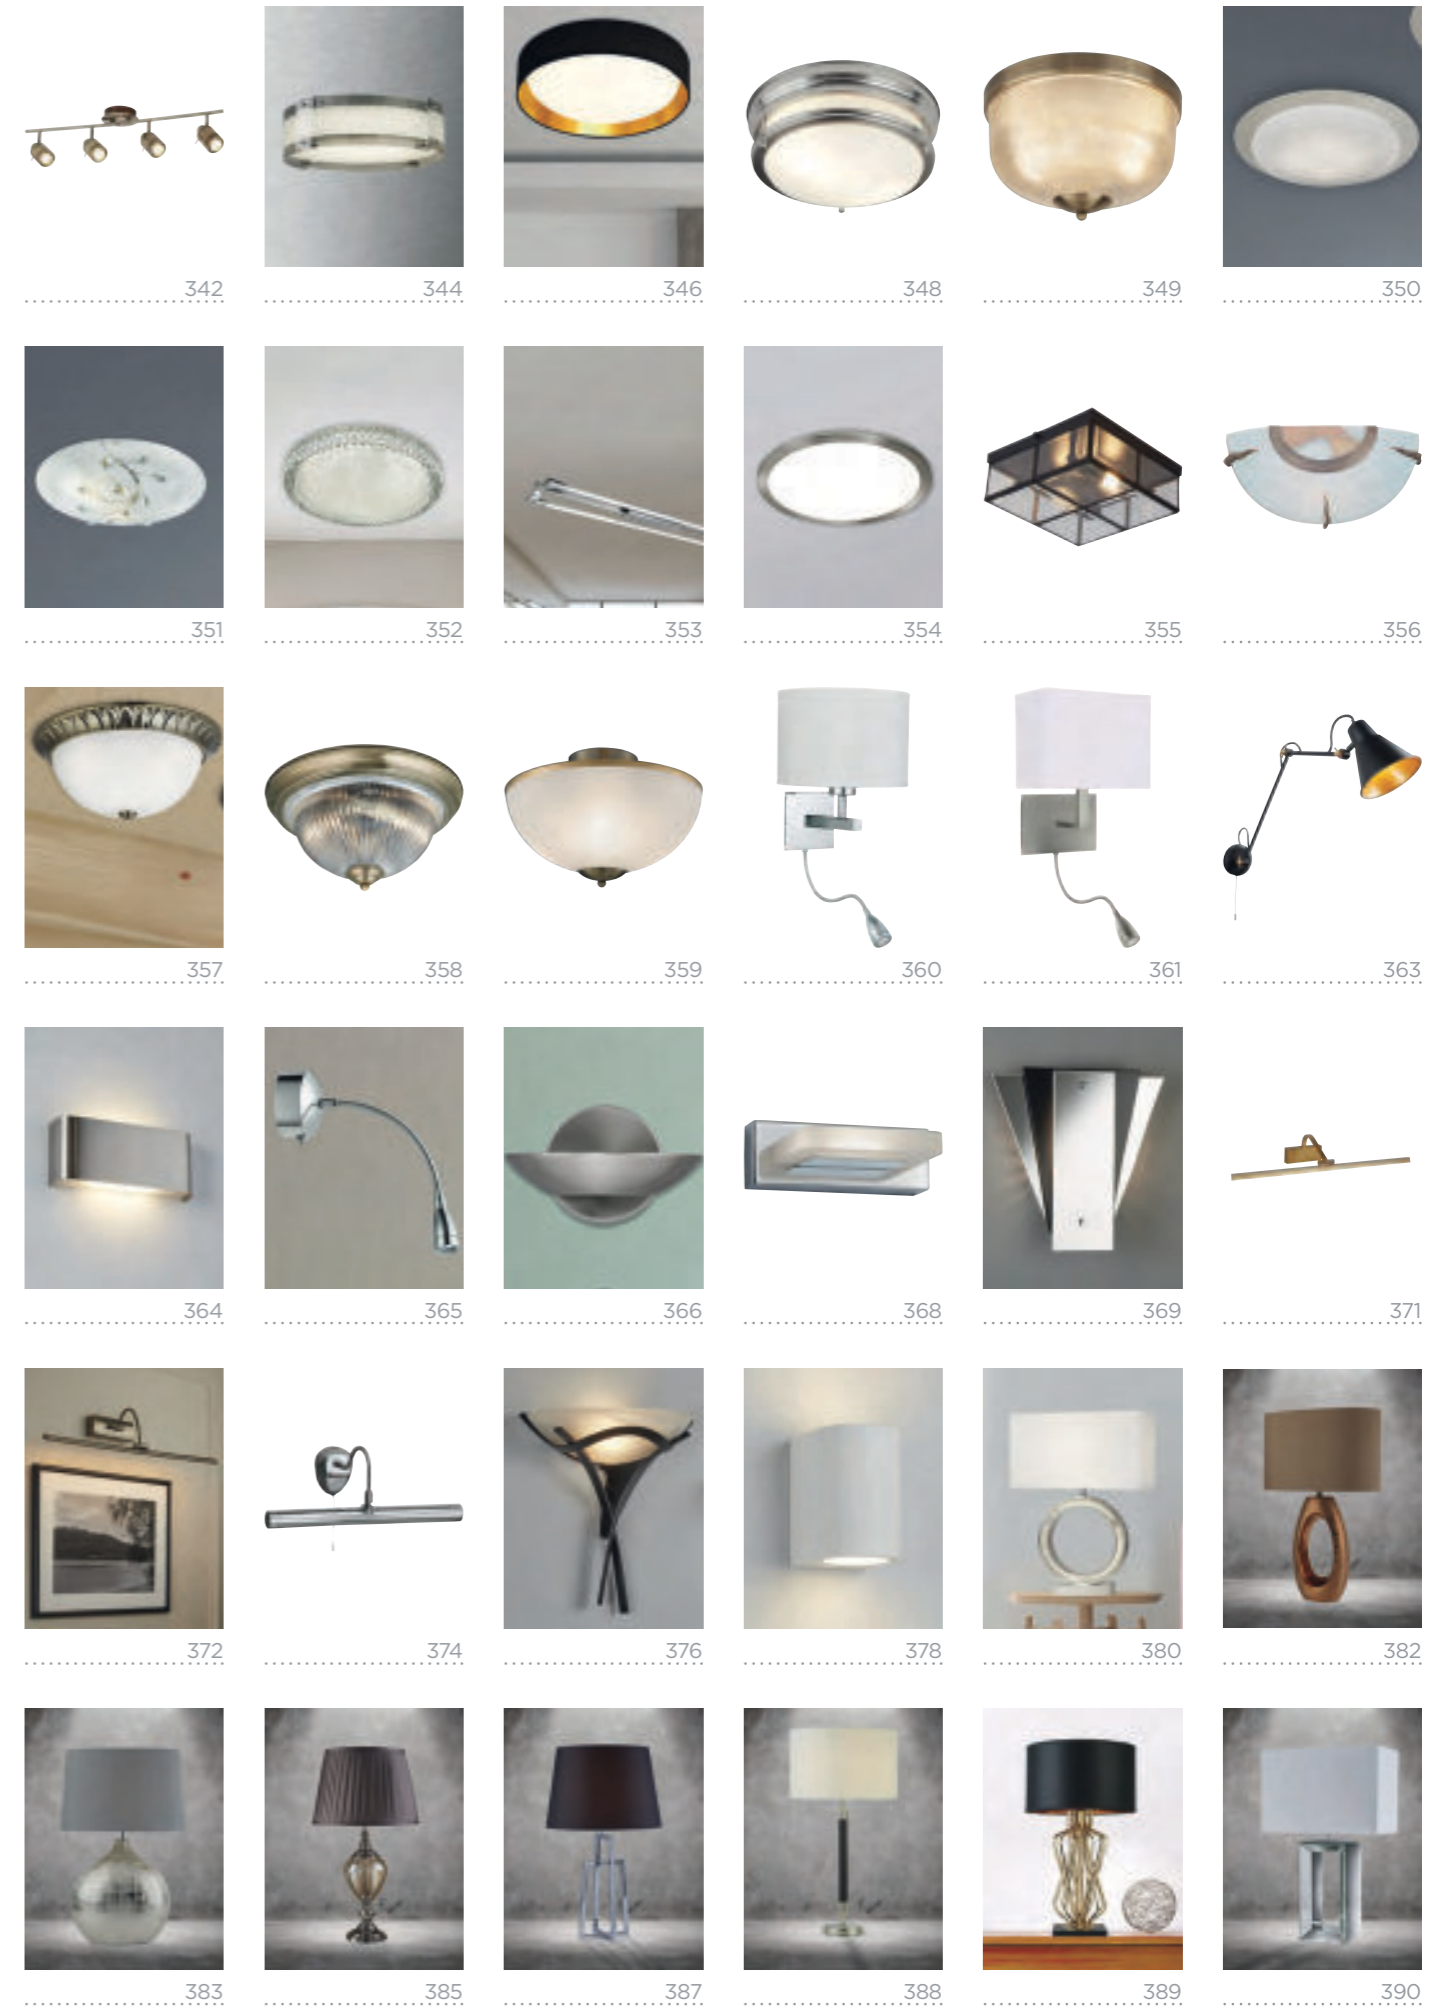

Tripod s.123

Mushroom s.134

Pagoda s.136

Venice s.137

A. 4781BK
Metal.Black/Crystal Sand/Acrylic Shade 21W
3000K H145mm D1500mm
W370mm L370mm

B. 4781GO
Metal.Gold/Crystal Sand/Acrylic Shade
21W 3000K H145mm D1500mm
W370mm L370mm