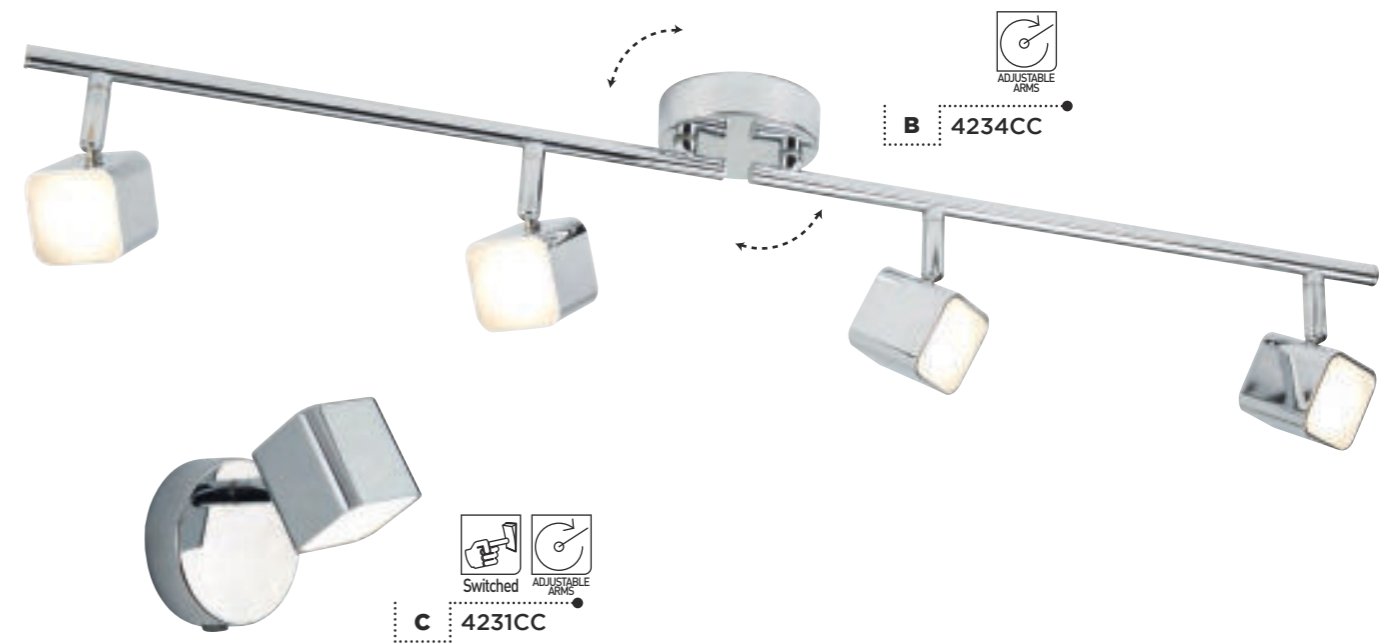

Item	Product Code	Finish	Lamp	Max Watt	Dimmable	Lumens	Colour Temp	Dimensions (cm)			
								Height	Width	Length	Projection
A	4234SS	Metal. Satin Silver / Glass	LED	16W	✓	1400	3000K	14	9	79	-
B	4231SS	Metal. Satin Silver / Glass	LED	4W	✓	350	3000K	11	9	-	13
C	4233SS	Metal. Satin Silver / Glass	LED	12W	✓	1050	3000K	12	24	-	-

Item	Product Code	Finish	Lamp	Max Watt	Dimmable	Lumens	Colour Temp	Dimensions (cm)			
								Height	Width	Length	Projection
A	4233CC	Metal. Chrome / Glass	LED	12W	✓	1050	3000K	12	24	-	-
B	4234CC	Metal. Chrome / Glass	LED	16W	✓	1400	3000K	14	9	79	-
C	4231CC	Metal. Chrome / Glass	LED	4W	✓	350	3000K	11	9	-	13