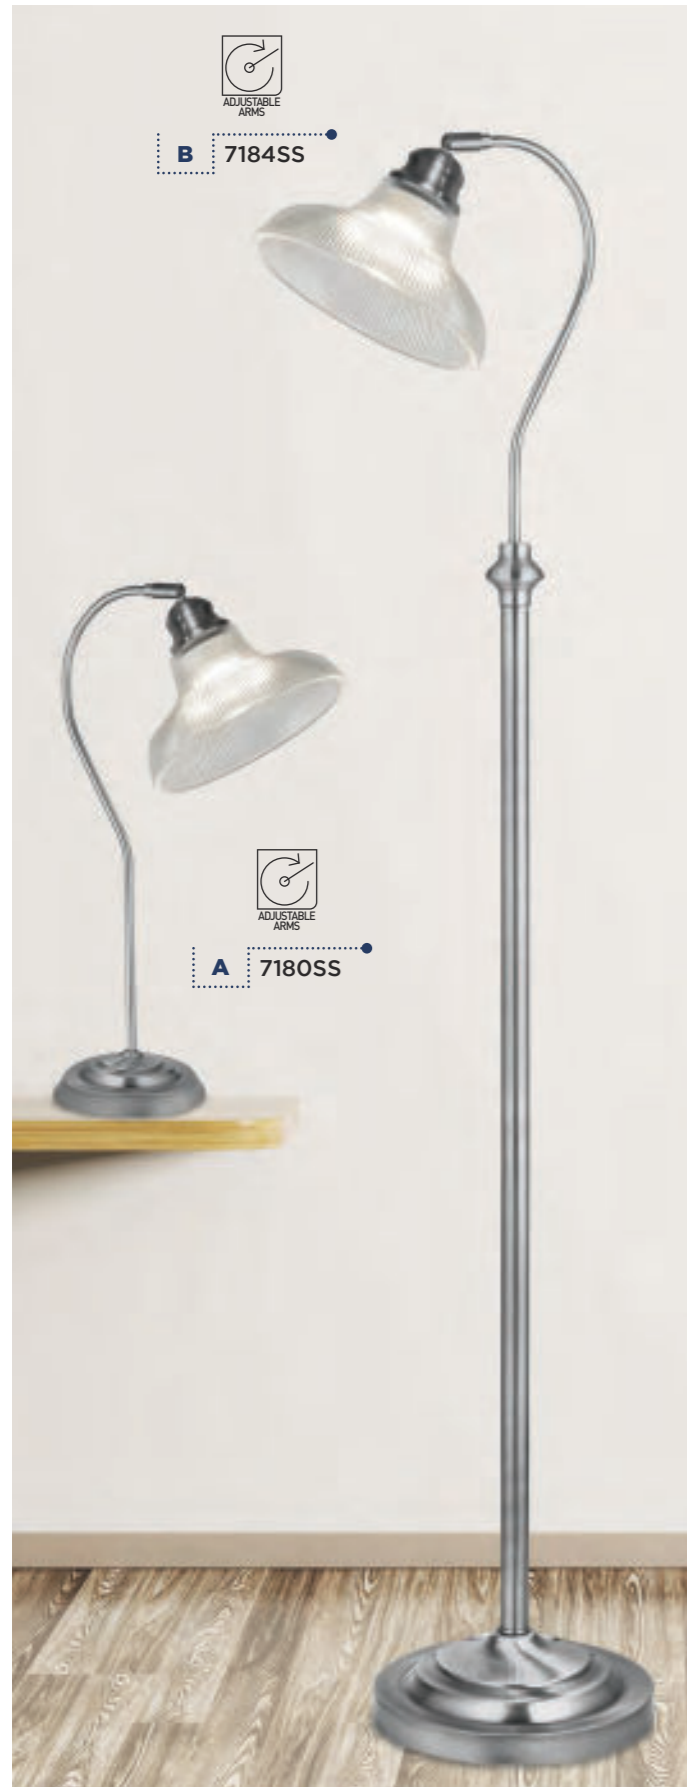

Item	Product Code	EU Product Code	Finish	Lamp	Max Watt	Dimmable	Dimensions (cm)		Replacement Glass
							Height		
A	7180SS	EU7180SS	Metal. Satin Silver / Halophane Glass	E27	1 x 60W	x	45		GO7180
B	7184SS	EU7184SS	Metal. Satin Silver / Halophane Glass	E27	1 x 60W	x	160		GO7184
C	8821-1CU	EU8821-1CU	Metal. Copper	GU10	1 x 10W	x	36		-
D	8823-3CU	EU8823-3CU	Metal. Copper	GU10	3 x 10W	x	158		-

Item	Product Code	EU Product Code	Finish	Lamp	Max Watt	Dimmable	Dimensions (cm)		Replacement Glass
							Height		
A	0813-3SS	EU0813-3SS	Metal. Satin Silver / White Glass	G9	3 x 33W	x	48		GO0813
B	0815-5SS	EU0815-5SS	Metal. Satin Silver / White Glass	G9	5 x 33W	x	153		GO0813
C	7421AS	EU7421AS	Metal. Antique Silver	GU10	1 x 10W	x	42		-
D	7422-2AS	EU7422-2AS	Metal. Antique Silver	GU10	3 x 10W	x	158		-