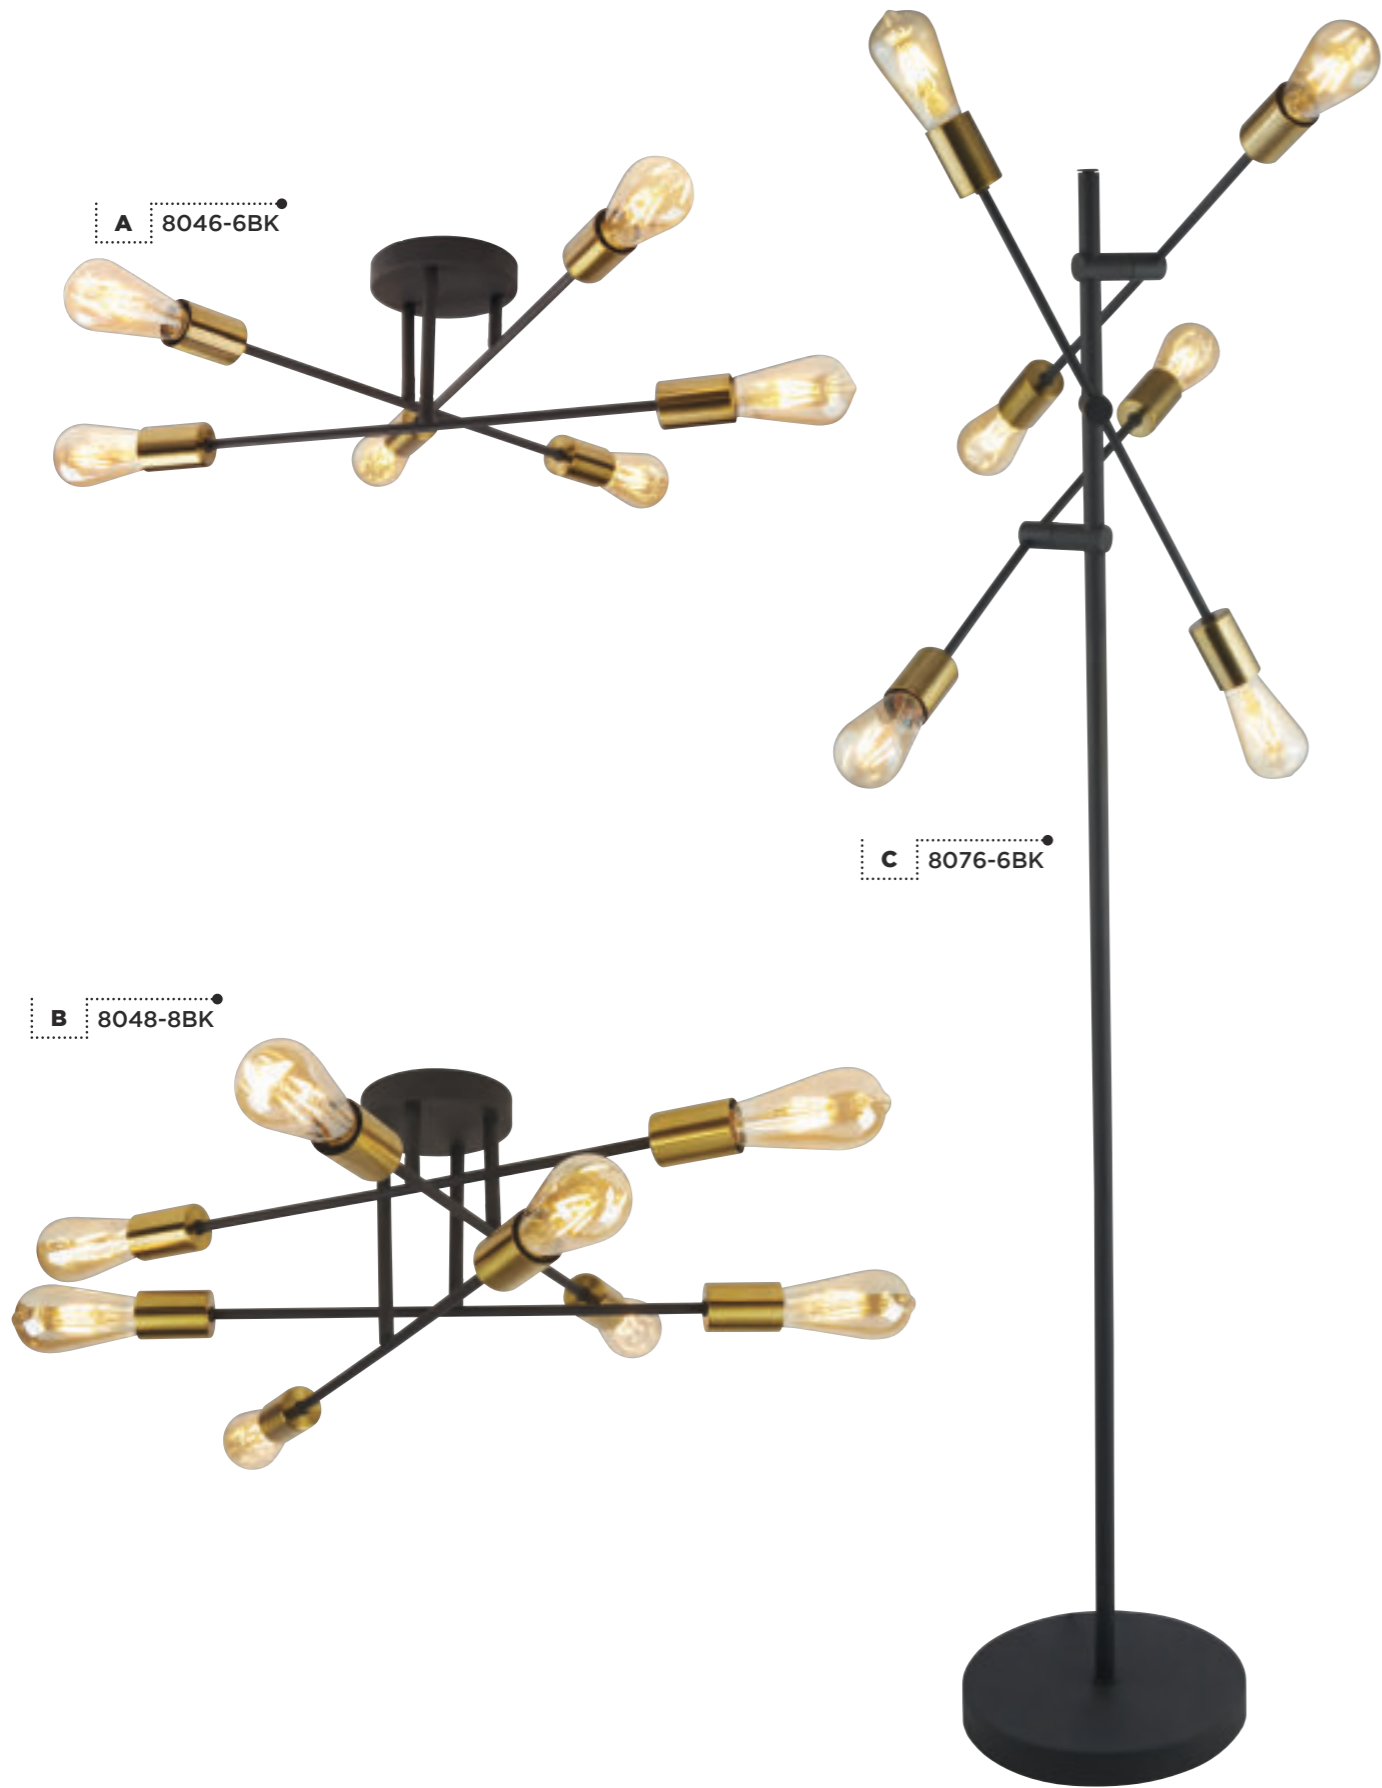

Item	Product Code	EU Product Code	Finish	Lamp	Max Watt	Dimmable	Dimensions (cm)	
							Height	Width
A	8046-6BK	-	Metal. Matt Black / Satin Brass	E27	6 x 10W	✓	20	64
B	8048-8BK	-	Metal. Matt Black / Satin Brass	E27	8 x 10W	✓	23	54
C	8076-6BK	EU8076-6BK	Metal. Matt Black / Satin Brass	E27	6 x 60W	x	166	-