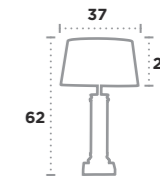

Isla

UK Product Code	4091SI
EU Product Code	EU4091SI
Body Finish	Silver Ceramic
Shade Finish	Silver Faux Silk Shade
Lamp	E14 / Max Watt 1 x 60W

5141AB

Pedestal

UK Product Code	5141AB
EU Product Code	EU5141AB
Body Finish	Metal.Antique Brass / Glass
Shade Finish	Cream Fabric Shade
Lamp	E27 / Max Watt 1 x 60W