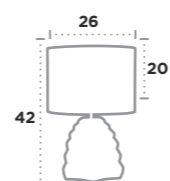

UK Product Code	7536WH
EU Product Code	EU7536WH
Body Finish	Crumpled Ceramic
Shade Finish	White Fabric Shade
Lamp	E14 / Max Watt 1 x 40W
Lamp	E14 / Max Watt 1 x 25W

Fretwork