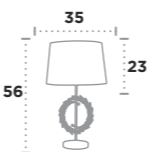

UK Product Code	5310GO
EU Product Code	EU5310GO
Body Finish	Metal. Marble
Shade Finish	Black Shade / Gold Interior
Lamp	E27 / Max Watt 1 x 60W

UK Product Code	4110GO
EU Product Code	EU4110GO
Body Finish	Metal. Marble
Shade Finish	Black Shade / Gold Interior
Lamp	E27 / Max Watt 1 x 60W