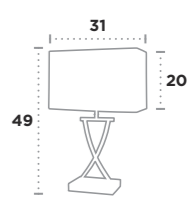

UK Product Code	7923SS
EU Product Code	EU7923SS
Body Finish	Metal.Satin Silver
Shade Finish	Black Oblong Fabric Shade
Lamp	E14 / Max Watt 1 x 40W

Mirror