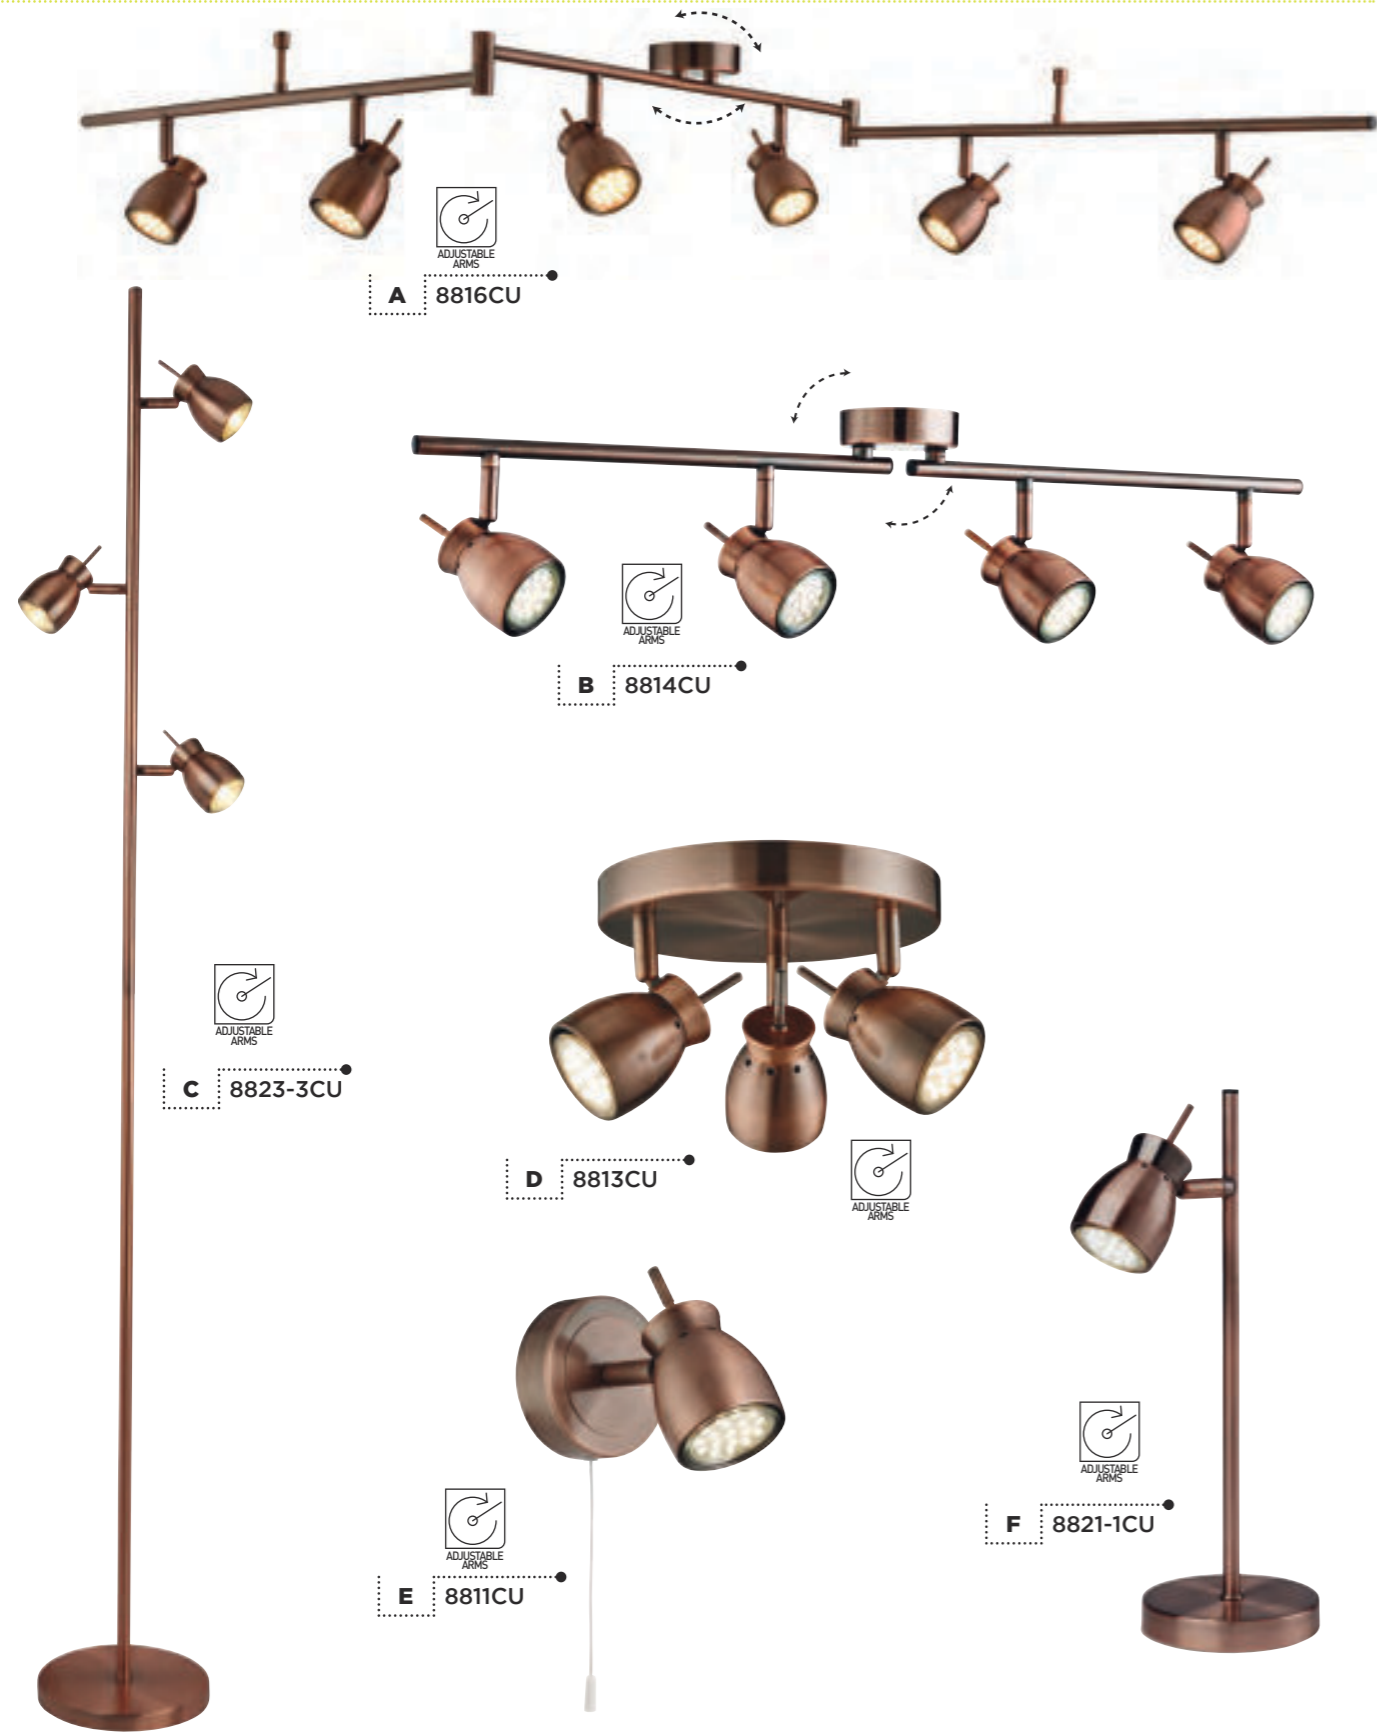

Item	Product Code	EU Product Code	Finish	Lamp	Max Watt	Dimmable	Dimensions (cm)			
							Height	Width	Length	Projection
A	8816CU	-	Metal. Copper	GU10	6 x 35W	✓	14	-	180	-
B	8814CU	-	Metal. Copper	GU10	4 x 35W	✓	14	-	78	-
C	8823-3CU	EU8823-3CU	Metal. Copper	GU10	3 x 35W	x	158	-	-	-
D	8813CU	-	Metal. Copper	GU10	3 x 35W	✓	12	28	-	-
E	8811CU	-	Metal. Copper	GU10	1 x 35W	✓	11	9	-	11
F	8821-1CU	EU8821-1CU	Metal. Copper	GU10	1 x 35W	x	36	-	-	-