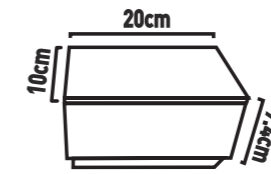

Item	Product Code	IP	Finish	Lamp	Max Watt	Dimmable	Lumens	Colour Temp
A	9915WH	IP68	Polycarbonate	LED	2.2W	x	155	7000K
B	9914WH	IP68	Polycarbonate	LED	0.54W	x	55	7000K
C	9913WH	IP68	Polycarbonate	LED	1.5W	x	130	7000K
D	9909WH	IP68	Stainless Steel / Glass	LED	1W	x	50	7000K