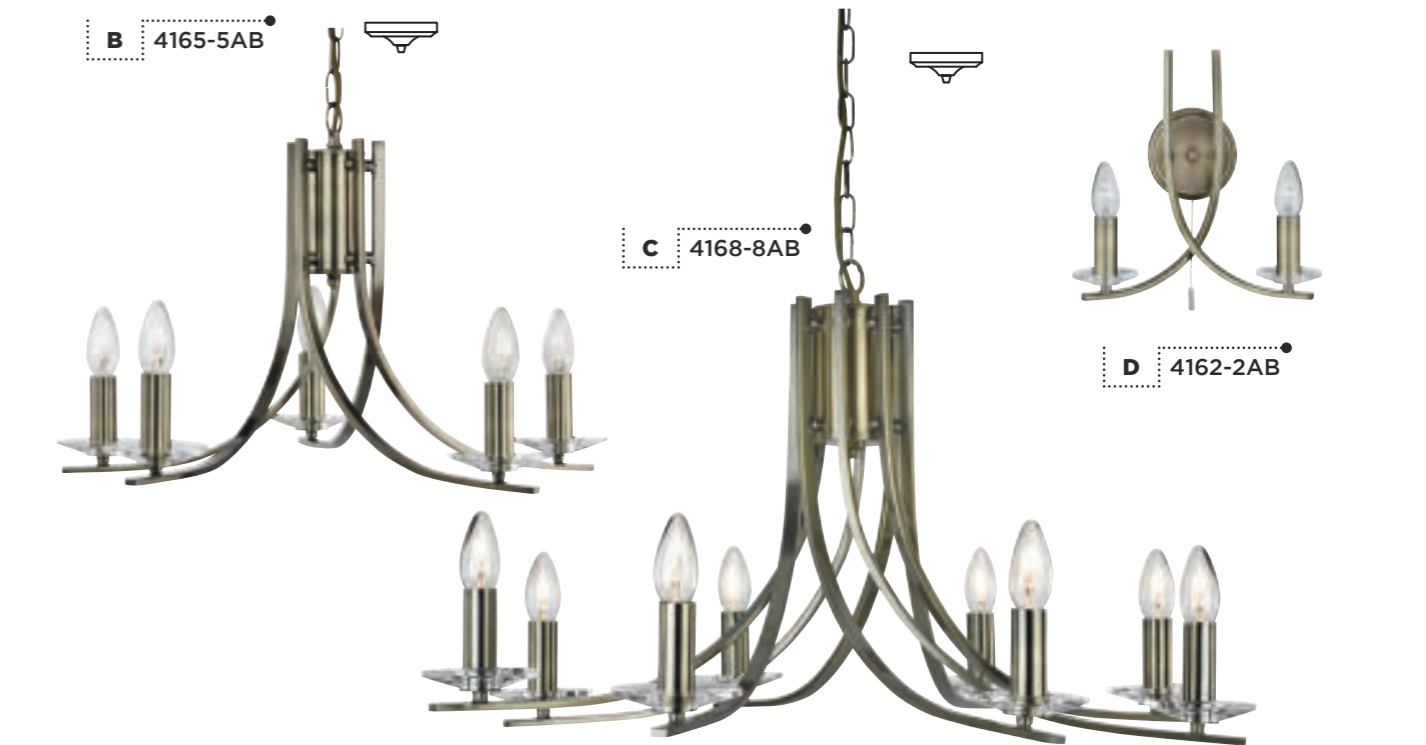

Item	Product Code	Finish	Lamp	Max Watt	Dimmable	Dimensions (cm)				Additional Cable
						Drop	Height	Width	Projection	
A	41612-12AB	Metal. Antique Brass / Glass	E14	12 x 60W	✓	262	55	88	-	1mtr
B	4165-5AB	Metal. Antique Brass / Glass	E14	5 x 60W	✓	90	36	62	-	-
C	4168-8AB	Metal. Antique Brass / Glass	E14	8 x 60W	✓	145	41	75	-	-
D	4162-2AB	Metal. Antique Brass / Glass	E14	2 x 60W	✓	-	28	30	14	-

A, B, C = Height Adjustable