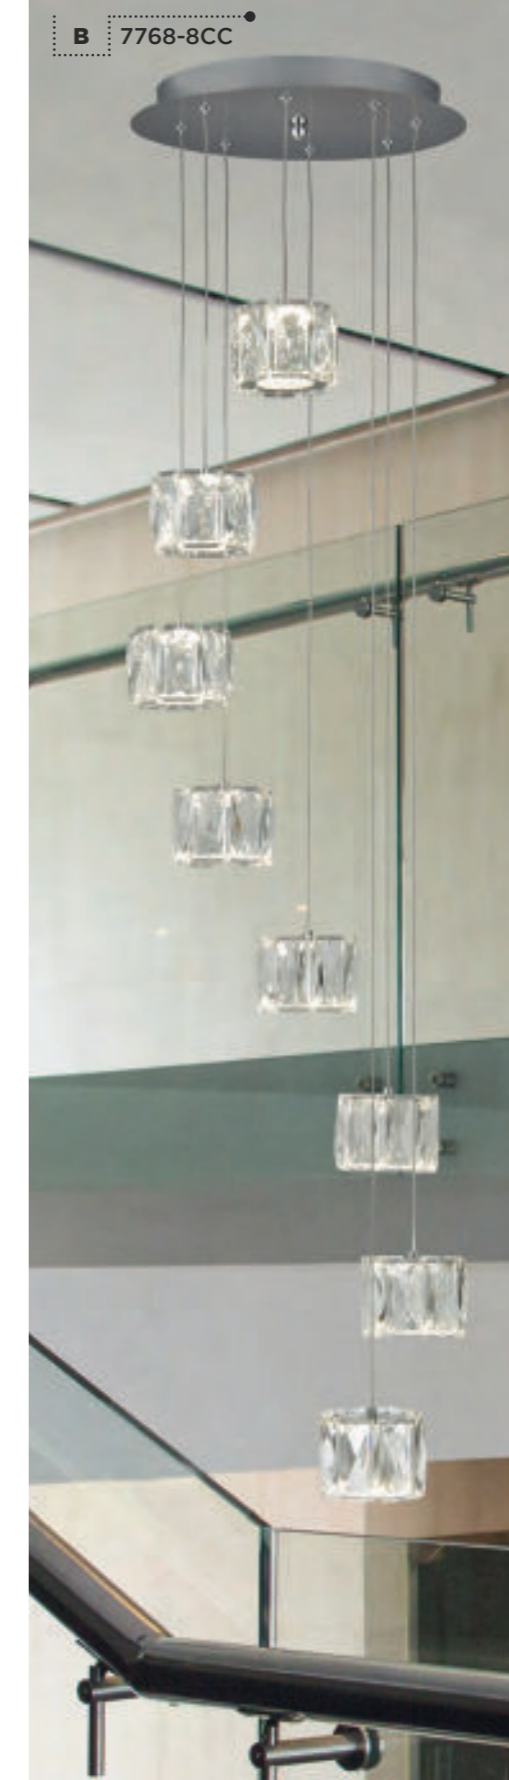

B 7768-8CC

Item	Product Code	Finish	Lamp	Max Watt	Dimmable	Lumens	Colour Temp	Dimensions (cm)				Replacement Glass
								Drop	Height	Width	Proj	
A	6778-8-LED	Metal. Chrome / Clear Glass	LED	8 x 5W	✓	8 x 250	3000K	116	-	20	-	GO6771
B	6775-5-LED	Metal. Chrome / Clear Glass	LED	5 x 5W	✓	5 x 250	3000K	116	-	18	-	GO6771
C	4342-2-LED	Metal. Satin Silver / Clear Glass	LED	2 x 5W	✓	2 x 250	3000K	-	27	17	17	GO6771
D	2275-5-LED	Metal. Chrome / Glass	LED	5 x 5W	x	5 x 250	3000K	-	11	23	-	GO2275-5

Item	Product Code	EU Product Code	Finish	Lamp	Max Watt	Dimmable	Lumens	Colour Temp	Dimensions (cm)				Replacement Glass
									Height	Width	Proj	Replacement Glass	
A	7765-5CC	-	Metal. Chrome / Bevelled K9 Glass	LED	5 x 5W	✓	5 x 320	4000K	120	30	-	GO7761	
B	7768-8CC	-	Metal. Chrome / Bevelled K9 Glass	LED	8 x 5W	✓	8 X 320	4000K	135	30	-	GO7761	
C	7763CC	-	Metal. Chrome / Bevelled K9 Glass	LED	1 x 6W	x	400	4000K	14	11	15	GO7761	
D	7762CC	EU7762CC	Metal. Chrome / Bevelled K9 Glass	LED	1 x 6W	x	400	4000K	30	11	-	GO7761