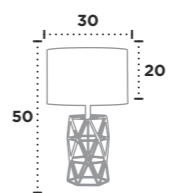

Skandi
UK Product Code **1251GO**
EU Product Code **EU1251GO**
Body Finish Metal Gold Finish
Shade Finish Oatmeal Linen Fabric Shade
Lamp E27 / Max Watt 1 x 60W