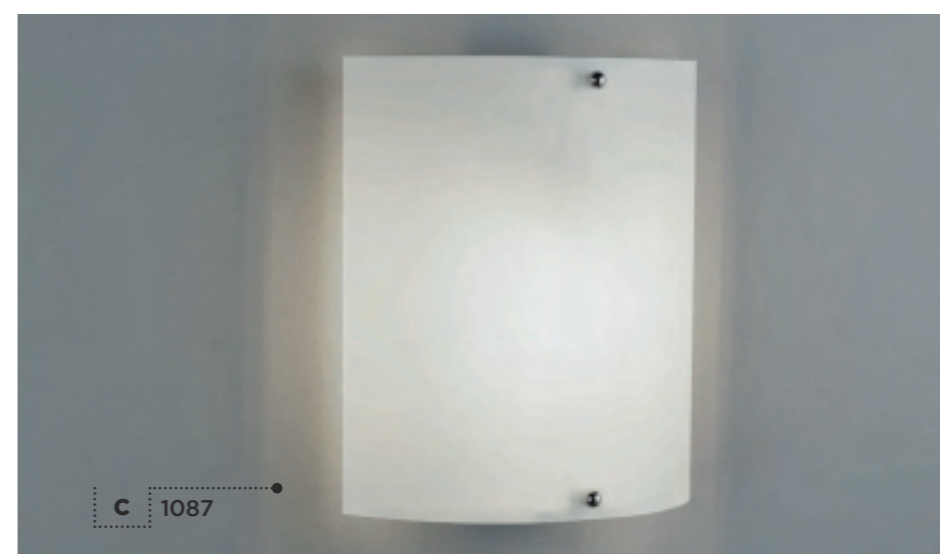

Item	Product Code	Finish	Lamp	Max Watt	Dimmable	Dimensions (cm)			Replacement Glass
						Height	Width	Projection	
A	0104BR	Metal. Rustic Brown / Alabaster Glass	E27	1 x 60W	✓	47	41	21	GO0104
B	0104SI	Metal. Antique Silver / Alabaster Glass	E27	1 x 60W	✓	47	41	21	GO0104
C	30002	Metal. Bronze Finish / Scavo Glass	E14	1 x 40W	✓	28	25	12	GO30002
D	3004	Metal. Antique Brass / Scavo Glass	R7S	1 x 80W	✓	17	32	16	GO3004

C 1087

Item	Product Code	Finish	Lamp	Max Watt	Dimmable	Dimensions (cm)			Replacement Glass
						Height	Width	Projection	
A	1837	Metal. Brown / Scavo Glass	E14	1 x 60W	✓	46	20	9	GO1837
B	3837	Metal. Brown / Scavo Glass	E14	1 x 60W	✓	46	20	9	GO1837
C	1087	Metal. Chrome / Frosted Glass	E27	1 x 60W	✓	25	22	11	GO1087
D	6430-1BR	Metal. Brown Ruggine / Scavo Glass	E14	1 x 60W	✓	85	11	16	GO6430-1