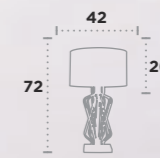

UK Product Code	2213GO
EU Product Code	EU2213GO
Body Finish	Metal. Gold
Shade Finish	Black Shade / Gold Interior
Lamp	E27 / Max Watt 1 x 60W

UK Product Code	5310GO
EU Product Code	EU5310GO
Body Finish	Metal. Marble
Shade Finish	Black Shade / Gold Interior
Lamp	E27 / Max Watt 1 x 60W

Ethan

UK Product Code	4110GO
EU Product Code	EU4110GO
Body Finish	Metal. Marble
Shade Finish	Black Shade / Gold Interior
Lamp	E27 / Max Watt 1 x 60W

UK Product Code	1716CC
EU Product Code	EU1716CC
Body Finish	Metal. Satin Silver / Wood
Shade Finish	White Fabric
Lamp	E27 / Max Watt 1 x 60W

UK Product Code	1741GO
EU Product Code	EU1741GO
Body Finish	Metal. Gold / Wood
Shade Finish	Cream Fabric
Lamp	E27 / Max Watt 1 x 60W

UK Product Code	2314AB
EU Product Code	EU2314AB
Body Finish	Metal / Soft Antique Brass
Shade Finish	Black / Gold Interior
Lamp	E27 / Max Watt 1 x 60W

UK Product Code	2314SS
EU Product Code	EU2314SS
Body Finish	Metal / Satin Silver
Shade Finish	White
Lamp	E27 / Max Watt 1 x 60W