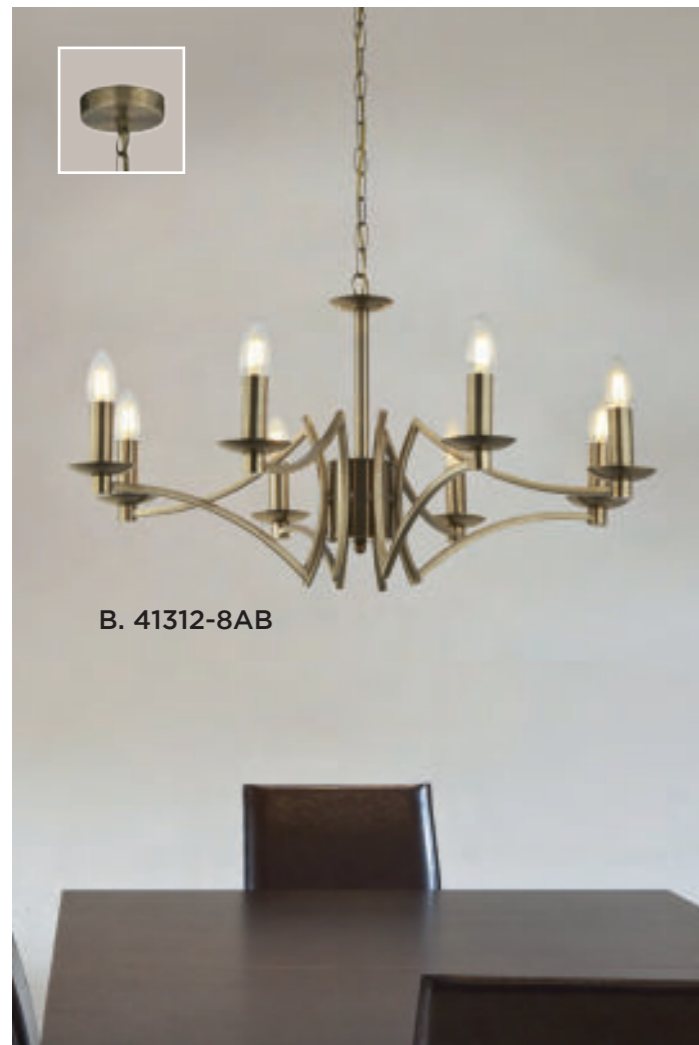

C. 41312-6AB

B. 41312-8AB

A. 41312-12AB
Metal,Antique Brass 12x40W
H380mm D1500mm W880mm