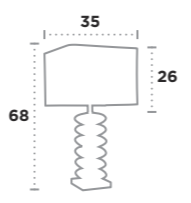

Bravo

UK Product Code	4318CC-1
EU Product Code	EU4318CC-1
Body Finish	Chrome / Black Ceramic
Shade Finish	Black Square Fabric Shade
Lamp	E27 / Max Watt 1 x 60W

Club

UK Product Code	7923CC
EU Product Code	EU7923CC
Body Finish	Metal.Chrome
Shade Finish	White Oblong Fabric Shade
Lamp	E14 / Max Watt 1 x 40W