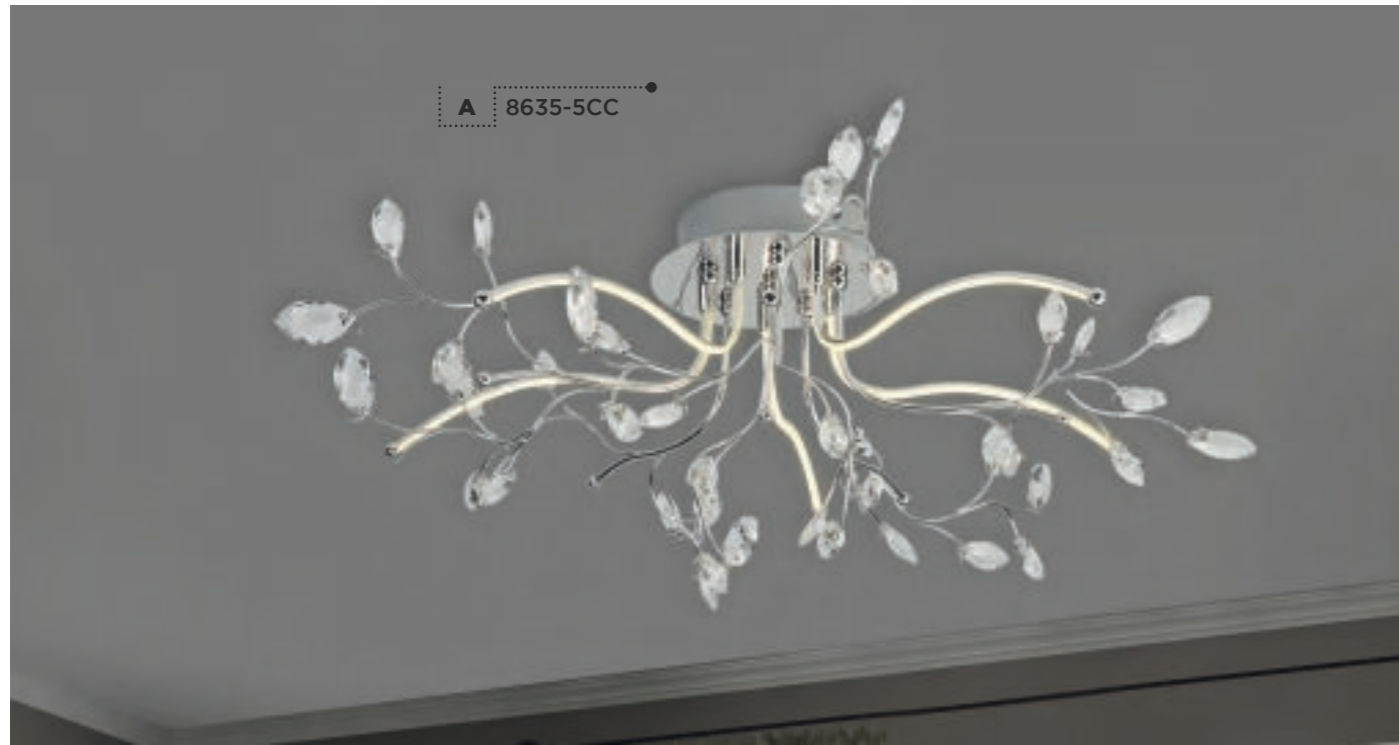

Item	Product Code	Finish	Lamp	Max Watt	Dimmable	Lumens	Colour Temp	Dimensions (cm)			Replacement Glass
								Drop	Height	Width	
A	8635-5CC	Metal. Chrome / Acrylic Glass Leaves	LED	20W	✓	1000	3000K	-	23	73	-
B	81510-10WH	Metal. Chrome / White Glass Leaves	G4	10 x 7W	x	-	-	-	28	66	GO81510-10WH
C	81510-10BK	Metal. Chrome / Black Glass Leaves	G4	10 x 7W	x	-	-	-	28	66	GO81510-10BK
D	8110-10CC	Metal. Chrome / Crystal Glass Leaves	G4	10 x 7W	x	-	-	108	25	78	-