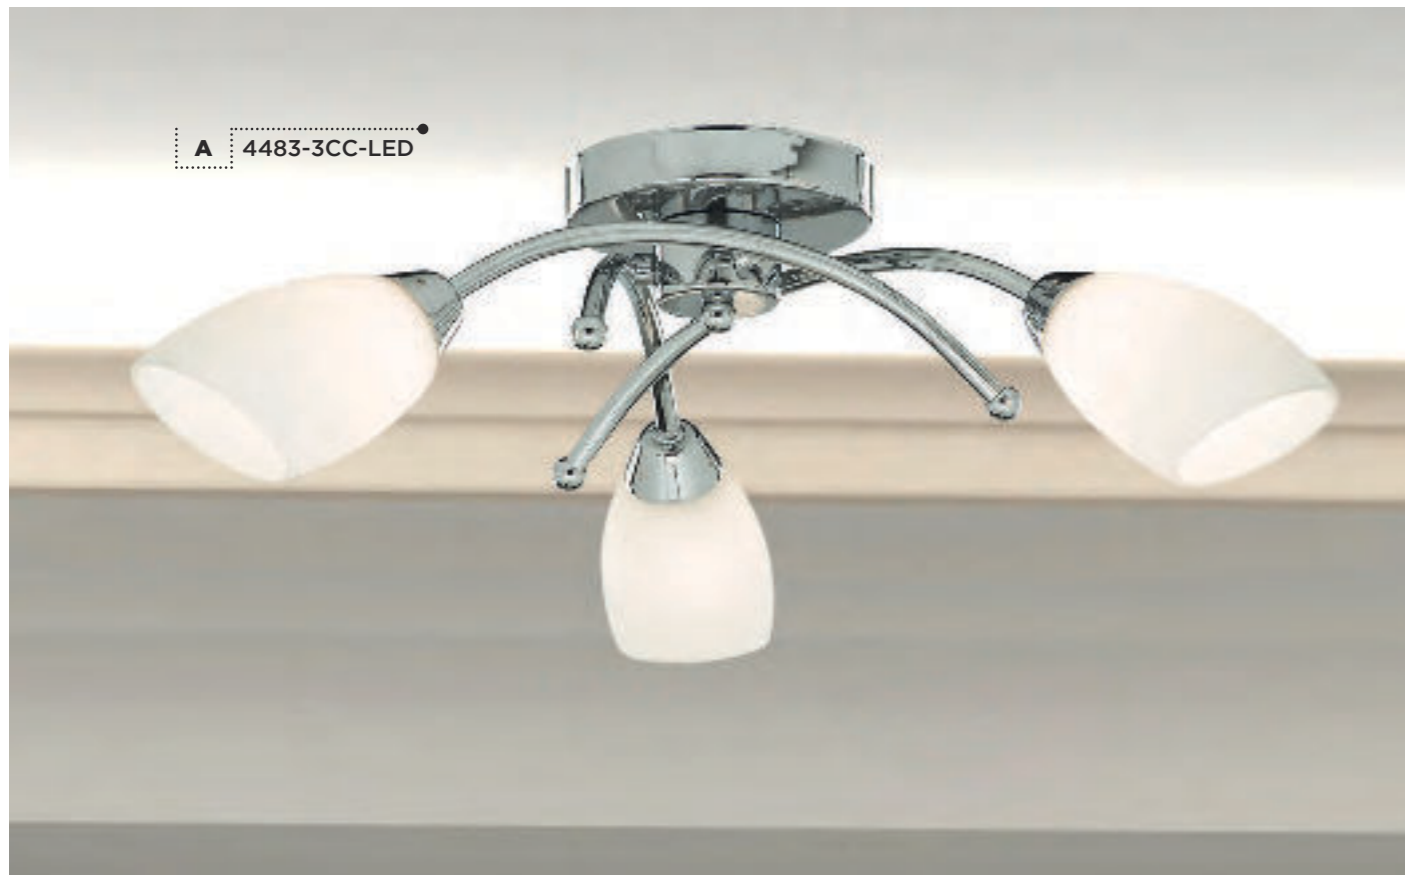

Item	Product Code	IP	Finish	Lamp	Max Watt	Dimmable	Lumens	Colour Temp	Dimensions (cm)			Replacement Glass
									Height	Width	Proj	
A	4483-3CC-LED	IP44	Metal. Chrome / Opal Glass	G9	3 x 2.5W	x	600	3000K	15	50	-	GO8183-3/GO4483-3S
B	4262CC	IP44	Metal. Chrome / Bubble Glass	LED	4.5W	x	200	3000K	17	10	7	-

Item	Product Code	IP	Finish	Lamp	Max Watt	Dimmable	Lumens	Colour Temp	Dimensions (cm)			Replacement Glass
									Height	Width	Proj	
A	1609CC-LED	IP44	Chrome / Acid Glass	G9	2 x 3W	x	560	3000K	8	36	11	GO1609
B	5612-2CC-LED	IP44	Chrome / Opal Glass	G9	2 x 2.5W	x	400	3000K	9	38	13	GO5612-2
C	2555CC-LED	IP44	Chrome / Mirrored Glass	G9	2 x 2.5W	x	400	3000K	18	23	17	GO2555
D	5611-1CC-LED	IP44	Chrome / Mirrored Glass	G9	1 x 2.5W	x	200	3000K	23	9	12	GO5611-1