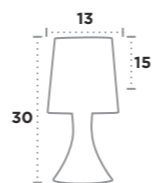

UK Product Code	3922AB
EU Product Code	EU3922AB
Body Finish	Antique Brass
Shade Finish	White Fabric Shade
Lamp	E14 / Max Watt 1 x 40W

Touch