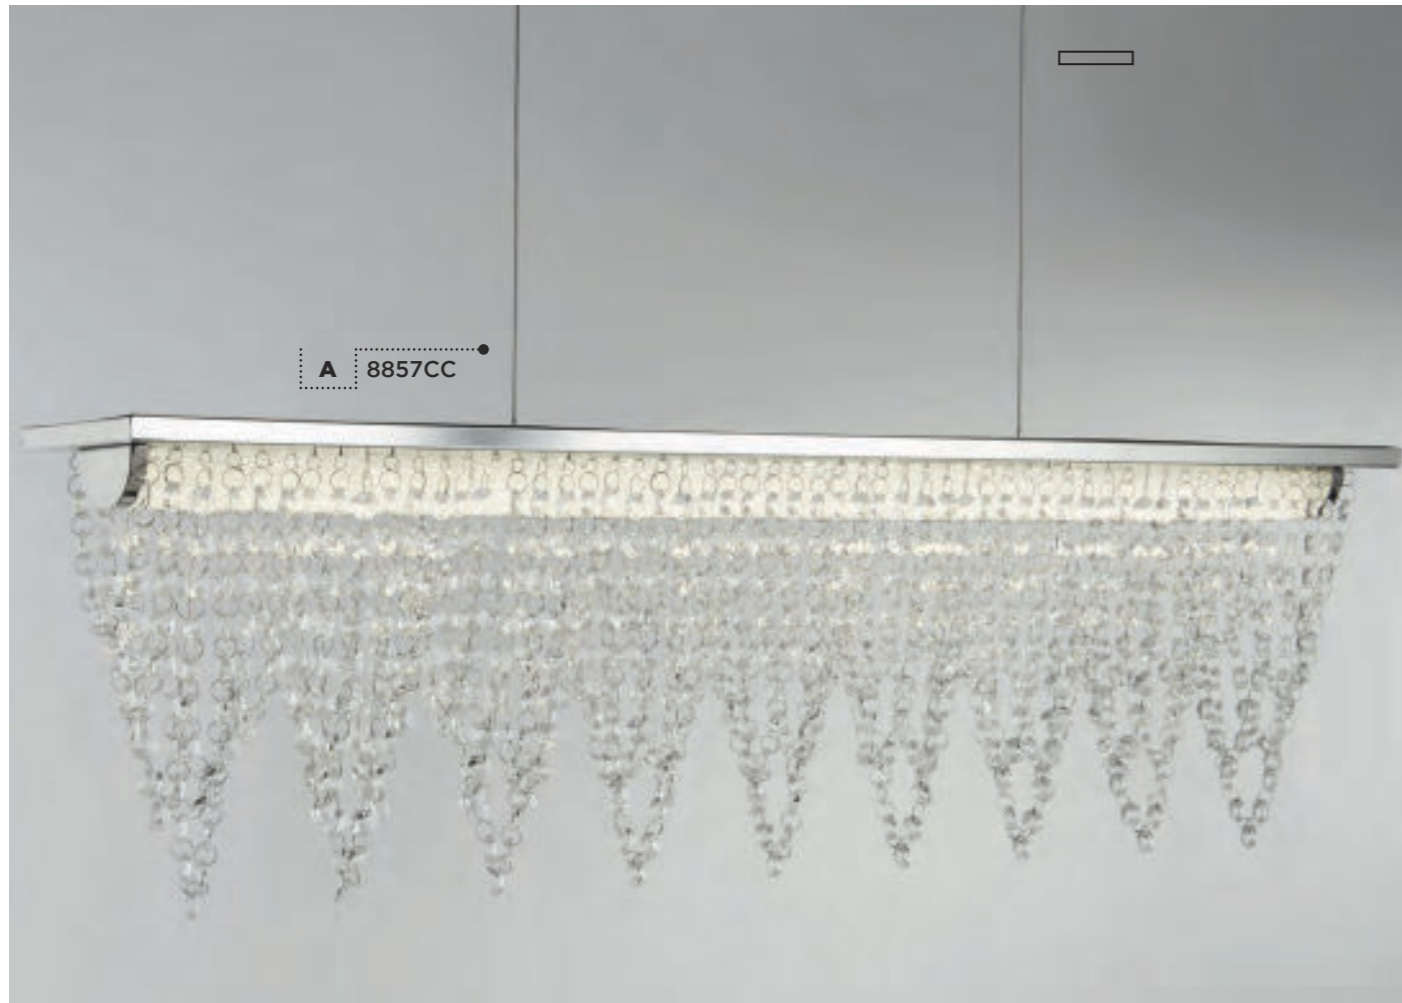

Item	Product Code	Finish	Lamp	Max Watt	Dimmable	Lumens	Colour Temp	Dimensions (cm)			
								Drop	Height	Width	Length
A	8857CC	Metal. Chrome / Glass Sand / Acrylic	LED	15W	✓	1200	4000K	115	24	12	65
B	4048-8CC	Metal. Chrome / Crystal Glass	G9	8 x 33W	✓	-	-	150	28	41	-

Height Adjustable

Item	Product Code	Finish	Lamp	Max Watt	Dimmable	Dimensions (cm)	
						Height	Width
A	9198-8CC	Metal. Chrome/ Crystal Glass	G9	8 x 33W	x	31	55
B	6055-5CC	Metal. Chrome/ Crystal Glass	G9	5 x 33W	✓	27	30
C	8088-8CC	Metal. Chrome/ Crystal Glass	G4	8 x 14W	x	29	45
C	8088-8-LED	Metal. Chrome/ Crystal Glass	G4	8 x 14W	x	29	45