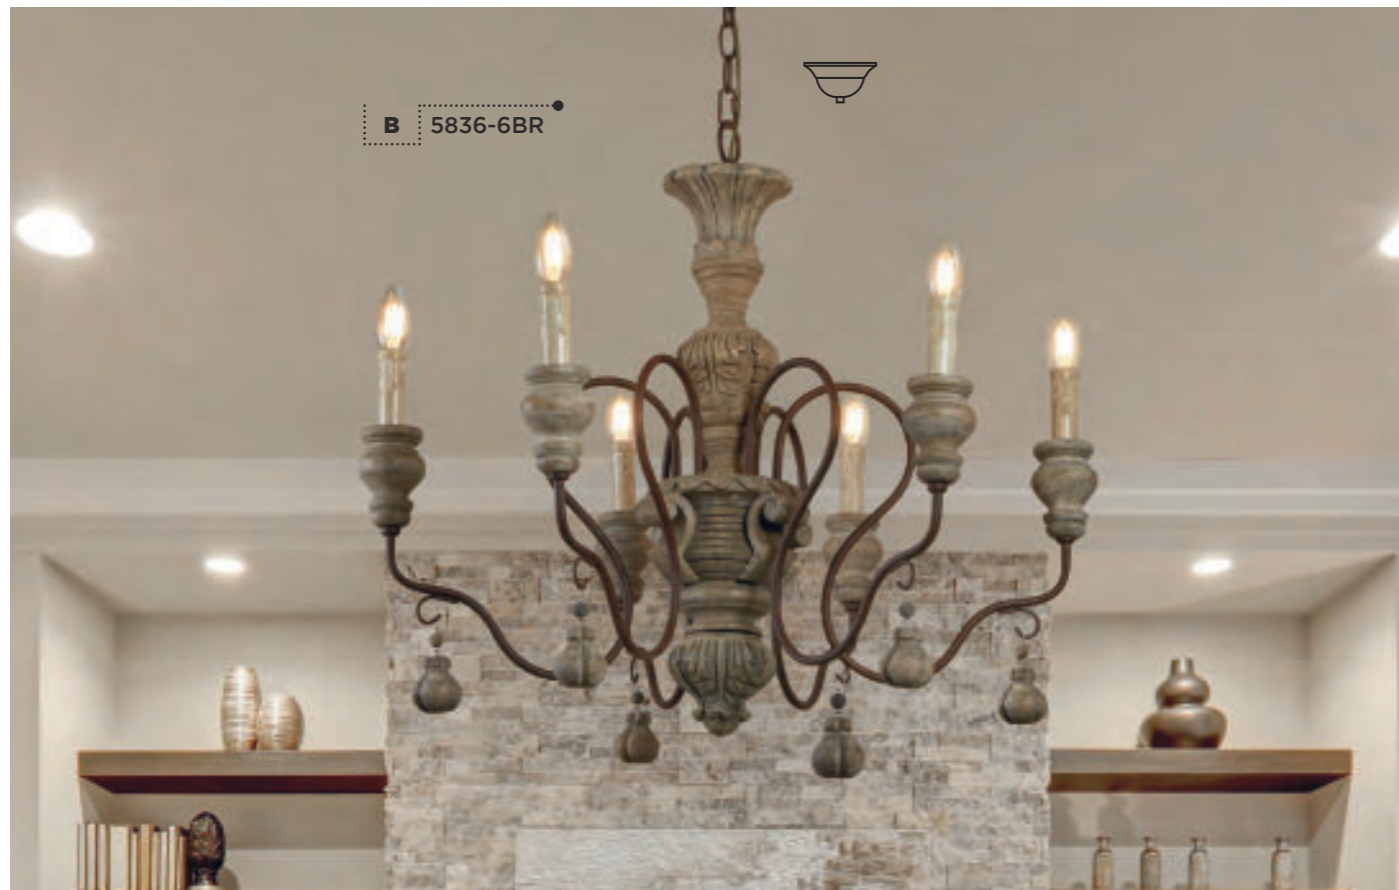

Amalfi

Item	Product Code	Finish	Lamp	Max Watt	Dimmable	Dimensions (cm)		
						Drop	Height	Width
A	6938-8BR	Metal, Rustic Brown / Faux Stone	E14	8 x 40W	✓	195	86	76
B	5836-6BR	Metal, Rustic Brown / Faux Stone	E14	6 x 40W	✓	180	63	75

Height Adjustable

Item	Product Code	Finish	Lamp	Max Watt	Dimmable	Dimensions (cm)			
						Drop	Height	Width	Projection
A	6416-12BR	Metal, Resin	E14	12 x 40W	✓	150	59	108	-
B	6412-2BR	Metal, Resin	E14	2 x 40W	✓	-	45	36	14
C	6416-6BR	Metal, Resin	E14	6 x 40W	✓	112	52	80	-

A, C = Height Adjustable