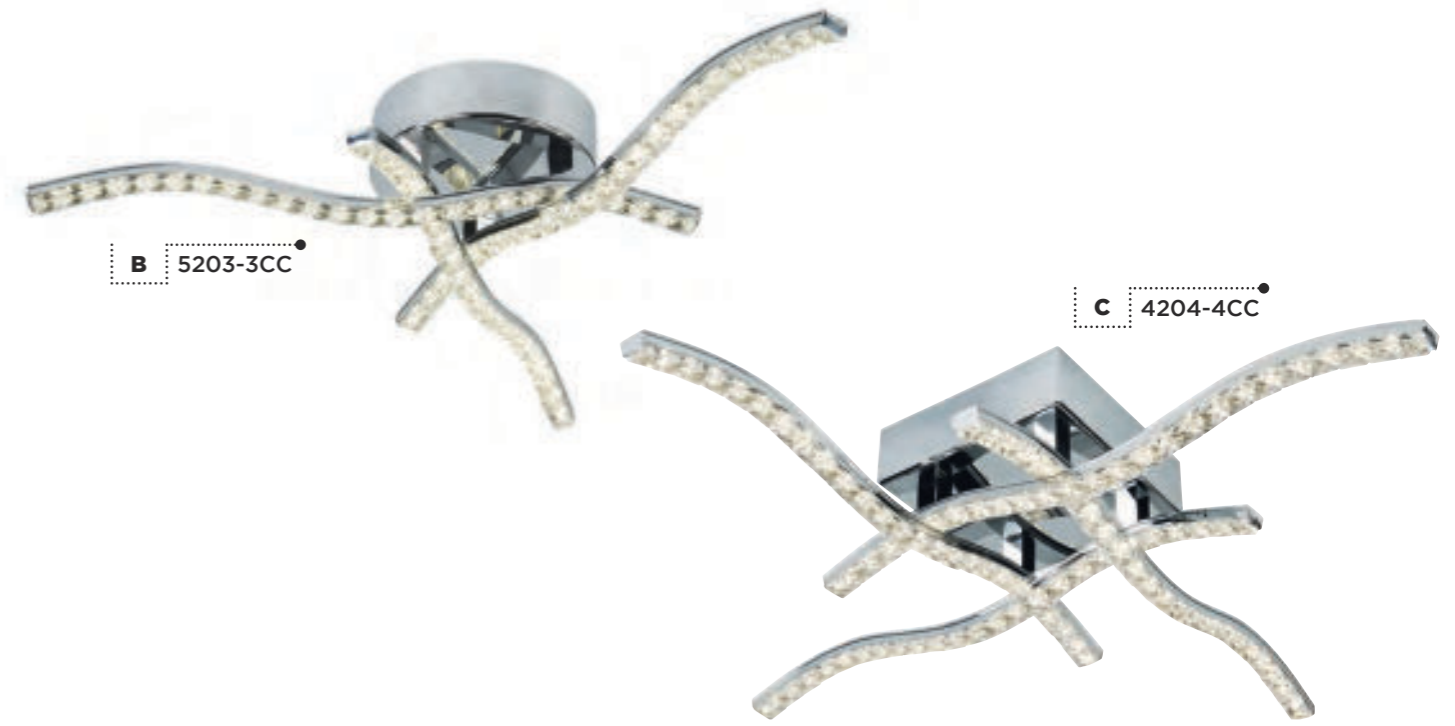

Item	Product Code	Finish	Lamp	Max Watt	Dimmable	Lumens	Colour Temp	Dimensions (cm)		
								Drop	Height	Width
A	4812-2CC	Metal, Chrome / Clear / Smokey Glass	LED	48W	✓	1440	4000K	150	-	55
B	5203-3CC	Metal, Chrome / Crystal Glass	LED	16W	x	950	4000K	-	9	54
C	4204-4CC	Metal, Chrome / Crystal Glass	LED	19W	x	1150	4000K	-	9	54

Item A = Height Adjustable