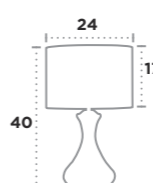

UK Product Code	2750AB
EU Product Code	EU2750AB
Body Finish	Antique Brass
Shade Finish	Cream Fabric Shade
Lamp	E14 / Max Watt 1 x 60W

Touch