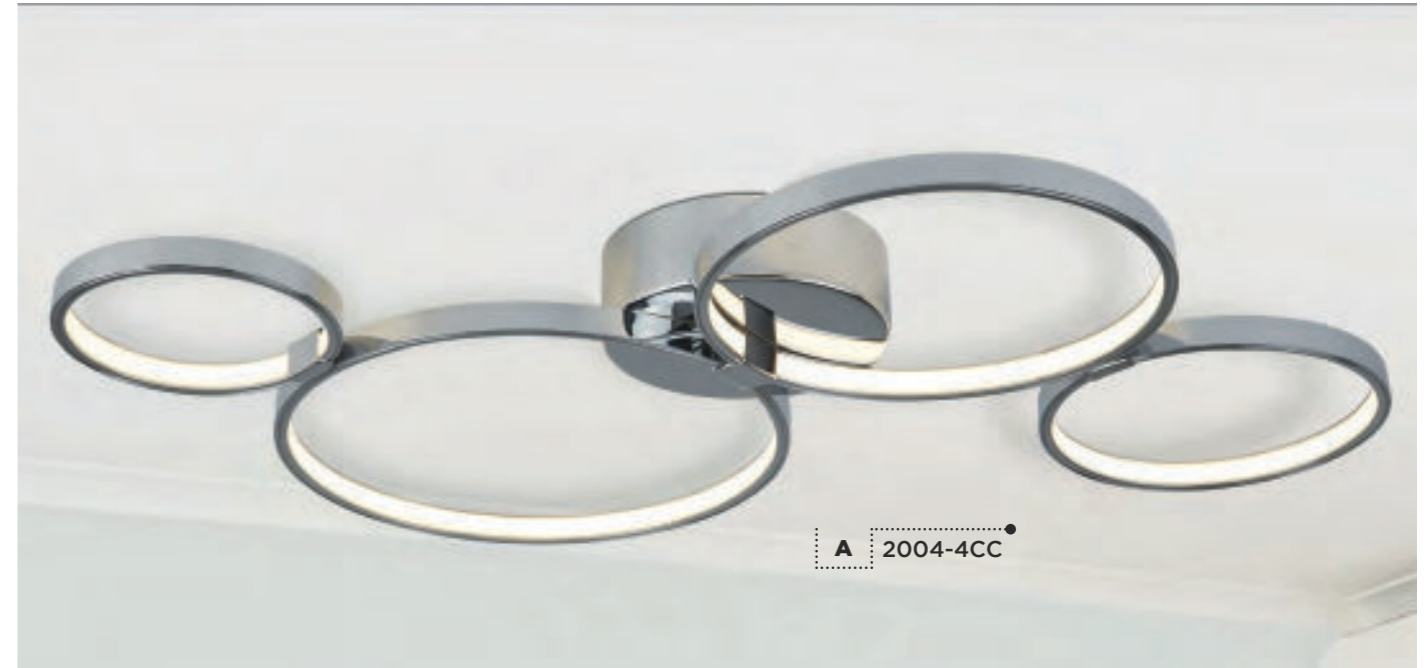

A 2004-4CC

Lori