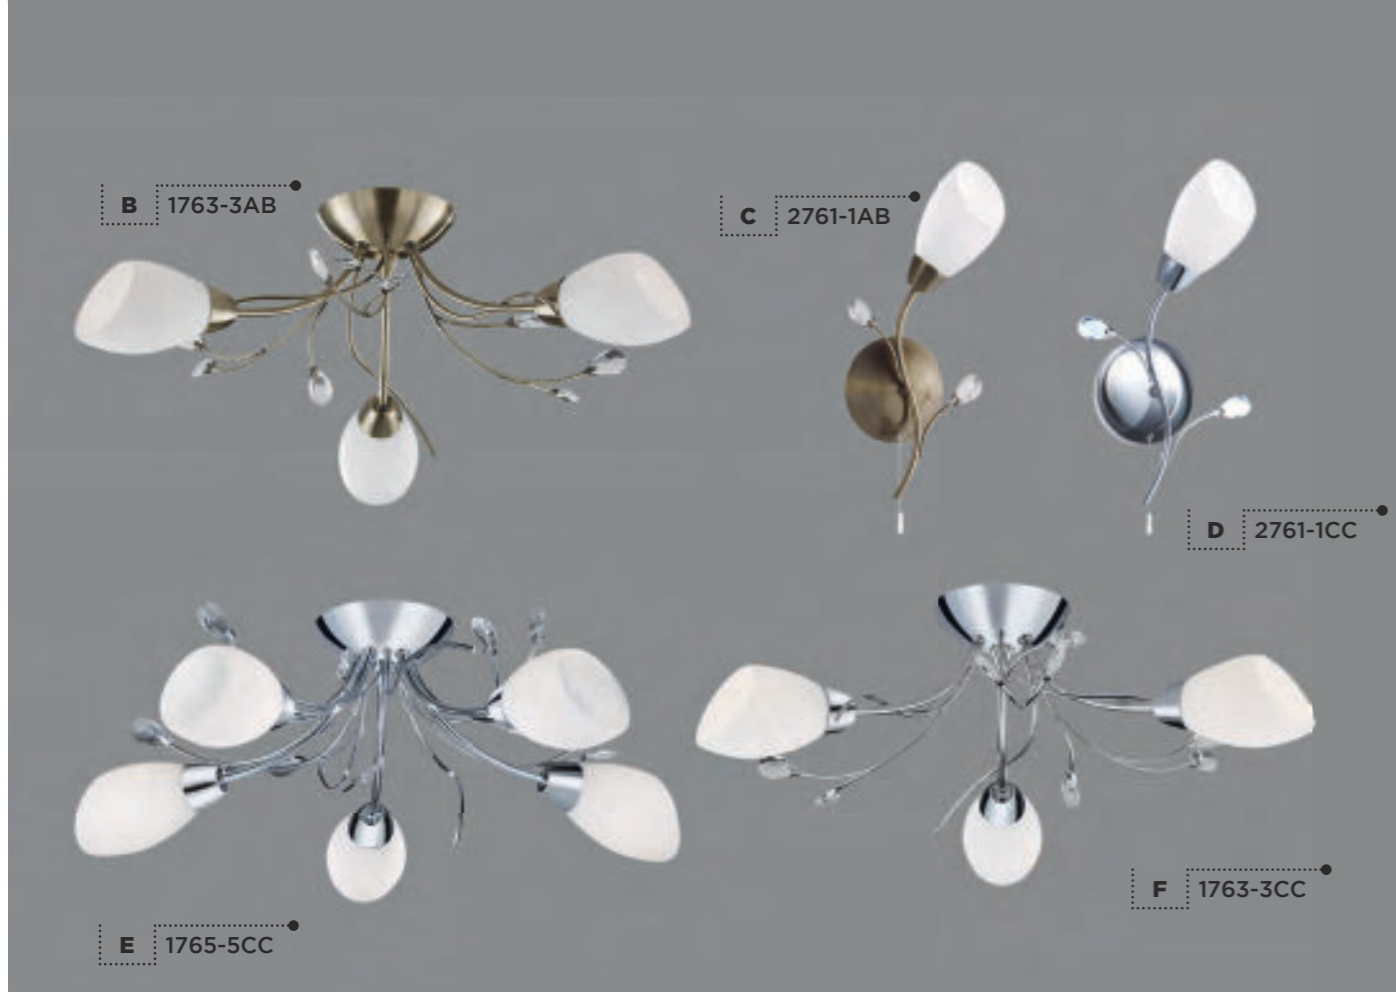

A, B, C = Height Adjustable

Item	Product Code	Finish	Lamp	Max Watt	Dimmable	Dimensions (cm)				Replacement Glass
						Drop	Height	Width	Projection	
A	1135-5SS	Metal. Satin Silver / Alabaster Glass	E14	5 x 60W	✓	78	25	56	-	GO1131-1
B	1132-2SS	Metal. Satin Silver / Alabaster Glass	E14	2 x 60W	✓	-	19	40	21	GO1131-1
C	1131-1SS	Metal. Satin Silver / Alabaster Glass	E14	1 x 60W	✓	-	18	17	25	GO1131-1
D	1133-3SS	Metal. Satin Silver / Alabaster Glass	E14	3 x 60W	✓	78	26	56	-	GO1131-1

A, D = Height Adjustable

Item	Product Code	Finish	Lamp	Max Watt	Dimmable	Dimensions (cm)				Replacement Glass
						Drop	Height	Width	Projection	
A	1135-5AB	Metal. Antique Brass / Alabaster Glass	E14	5 x 60W	✓	78	25	56	-	GO1131-1
B	1133-3AB	Metal. Antique Brass / Alabaster Glass	E14	3 x 60W	✓	78	26	56	-	GO1131-1
C	1132-2AB	Metal. Antique Brass / Alabaster Glass	E14	2 x 60W	✓	-	19	40	21	GO1131-1
D	1131-1AB	Metal. Antique Brass / Alabaster Glass	E14	1 x 60W	✓	-	18	17	25	GO1131-1

A, B = Height Adjustable

Item	Product Code	Finish	Lamp	Max Watt	Dimmable	Dimensions (cm)			Replacement Glass
						Height	Width	Projection	
A	1765-5AB	Metal, Antique Brass / Crystal / Opal Glass	E14	5 x 40W	✓	20	60	-	GO1761
B	1763-3AB	Metal, Antique Brass / Crystal / Opal Glass	E14	3 x 40W	✓	20	60	-	GO1761
C	2761-1AB	Metal, Antique Brass / Crystal / Opal Glass	E14	1 x 40W	✓	36	23	15	GO1761
D	2761-1CC	Metal, Chrome / Crystal / Opal Glass	E14	1 x 40W	✓	36	23	15	GO1761
E	1765-5CC	Metal, Chrome / Crystal / Opal Glass	E14	5 x 40W	✓	20	60	-	GO1761
F	1763-3CC	Metal, Chrome / Crystal / Opal Glass	E14	3 x 40W	✓	20	60	-	GO1761