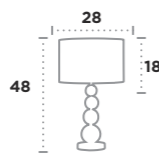

Malinda

UK Product Code	1671CC
EU Product Code	EU1671CC
Body Finish	Metal. Acrylic / Chrome
Shade Finish	White Fabric
Lamp	E14 / Max Watt 1 x 40W