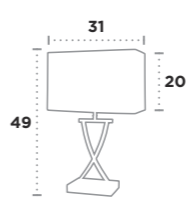

UK Product Code	7923CC
EU Product Code	EU7923CC
Body Finish	Metal.Chrome
Shade Finish	White Oblong Fabric Shade
Lamp	E14 / Max Watt 1 x 40W

Club