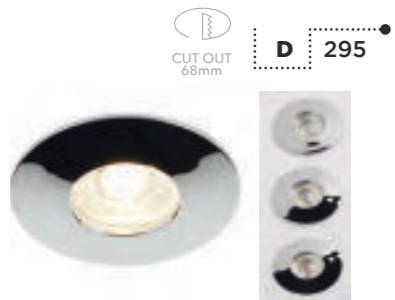

Recessed & Under Cabinet

Item	Product Code	Finish	Lamp	Max Watt	Dimmable	Lumens	Colour Temp	Dimensions (cm)		Pack Qty
								Height	Width	
A	0546-50	Acrylic. Clear / Crystal Sand	LED	36W	✓	4000	3000-5000K	10	50	-
B	5750-28	Metal. Hexagon Pattern Acrylic	LED	12W	x	960	3000K	9	28	-
C	4650-28	Metal. Starlight / Acrylic	LED	12W	x	960	3000K	9	28	-
D	295	Metal. Chrome	LED	4W	x	380	3000K	3.5	10	Pack of 3
E	296	Metal. Satin Silver	LED	4W	x	380	3000K	3.5	10	Pack of 3
F	297	Metal. White	LED	4W	x	380	3000K	3.5	10	Pack of 3