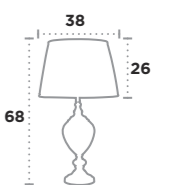

Greyson

UK Product Code	3721AM
EU Product Code	EU3721AM
Body Finish	Chrome / Optic Amber Glass
Shade Finish	Brown Pleated Shade
Lamp	E27 / Max Watt 1 x 60W