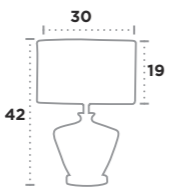

Network
UK Product Code **4552CC**
EU Product Code **EU4552CC**
Body Finish Lattice Ceramic Chrome
Shade Finish Black Fabric Shade
Lamp E27 / Max Watt 1 x 60W