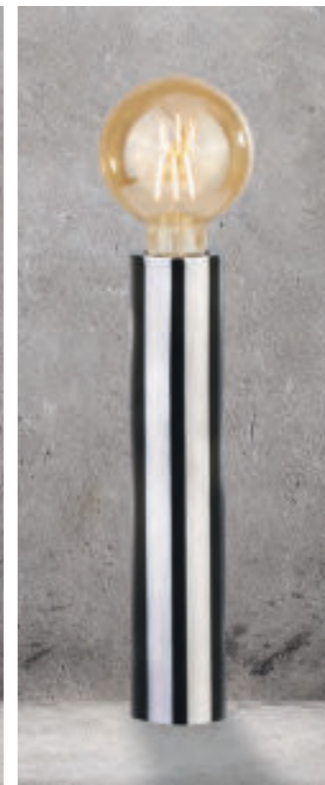

4 Stage Touch Dimmer

Bow

UK Product Code	1108AB
EU Product Code	EU1108AB
Body Finish	Metal. Antique Brass
Lamp	LED / Max Watt 1 x 5W

4 Stage Touch Dimmer

Porter

UK Product Code	6151ST
EU Product Code	EU6151ST
Body Finish	Metal. Steel
Lamp	E27 / Max Watt 1 x 10W
Height	30cm
Width	6cm