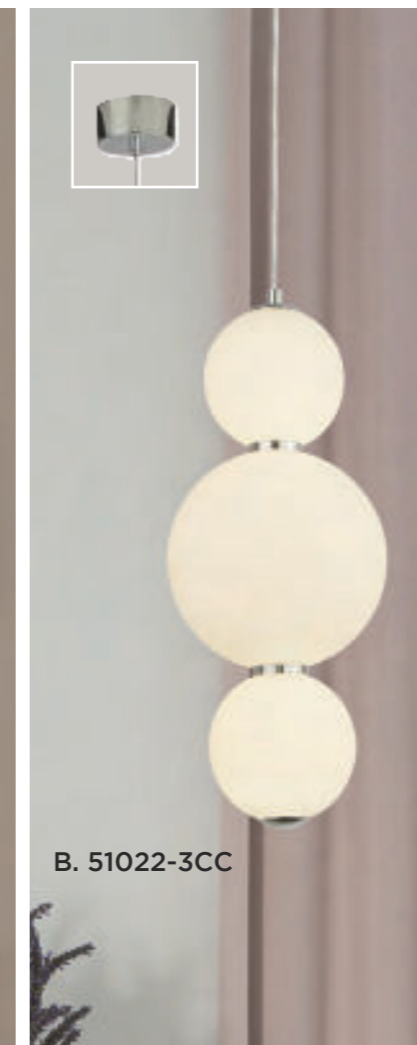

A. 51022-2CC
Metal.Chrome/Opal Glass Shades
11W 3000K H280mm W120mm
P180mm

B. 51022-3CC
Metal.Chrome/Opal Glass Shades
18W 3000K H445mm D1480mm
W200mm L200mm

C. 51021-2CC. EU51021-2CC
Metal.Chrome/Opal Glass Shades
15W 3000K H340mm W200mm
L200mm

D. 51021-3CC. EU51021-3CC
Metal.Chrome/Opal Glass Shades
20W 3000K H1510mm W250mm
L250mm