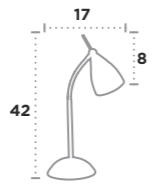

UK Product Code	9961AB
EU Product Code	EU9961AB
Body Finish	Antique Brass
Shade Finish	Glass
Lamp	G9 / Max Watt 1 x 20W Replacement Glass G09961

Touch