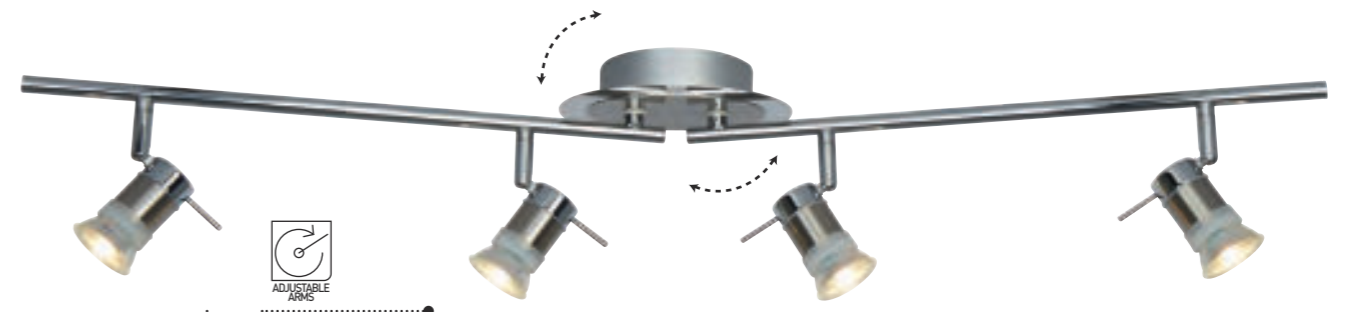

A 7213CC-LED

B 7214CC-LED

Aries

C 7444CC-LED

D 7443CC-LED

E 7441CC-LED

Item	Product Code	IP	Finish	Lamp	Max Watt	Dimmable	Lumens	Colour Temp	Dimensions (cm)				Replacement Glass	Replacement Lamp
									Height	Width	Length	Proj		
A	7213CC-LED	IP44	Chrome / Frosted Glass	G9	3x2.5W	x	600	3000K	15	30	-	-	GO7213	-
B	7214CC-LED	IP44	Chrome / Frosted Glass	G9	4x2.5W	x	800	3000K	16	10	72	-	GO7213	-
C	7444CC-LED	IP44	Chrome / Satin Silver	GU10	4x5W	x	1280	3000K	16	12	90	-	-	LGU10-IP44
D	7443CC-LED	IP44	Chrome / Satin Silver	GU10	3x5W	x	960	3000K	13	18	-	-	-	LGU10-IP44
E	7441CC-LED	IP44	Chrome / Satin Silver	GU10	1x5W	x	320	3000K	13	7	-	14	-	LGU10-IP44