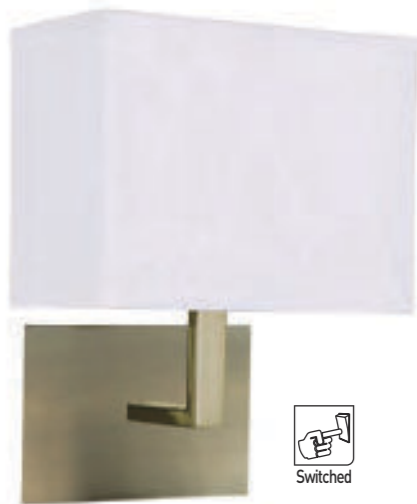

B 5519AB

Item	Product Code	Finish	Lamp	Max Watt	Dimmable	Dimensions (cm)			Replacement Shade	Shade Height	Shade Width
						Height	Width	Proj			
A	5519SS	Satin Silver / White Fabric Shade	E27	1 x 60W	✓	26	20	14	S03299	15	20
B	5519AB	Antique Brass / White Fabric Shade	E27	1 x 60W	✓	26	20	14	S03299	15	20
C	5519CC	Chrome / White Fabric Shade	E27	1 x 60W	✓	26	20	14	S03299	15	20
D	8878BR	Satin Silver / Brown / Fabric Shade	E14	1 x 40W	✓	35	20	25	S08877	16	20

Item	Product Code	Finish	Lamp	Max Watt	Dimmable	Dimensions (cm)		
						Height	Width	Projection
A	7403BK	Metal. Black / Gold	E27	1 x 60W	✓	50	14	77
B	7403WH	Metal. White / Chrome	E27	1 x 60W	✓	50	14	77
C	6302BK	Metal. Black / Gold	E27	1 x 60W	✓	55	14	58
D	6302WH	Metal. White / Chrome	E27	1 x 60W	✓	55	14	58