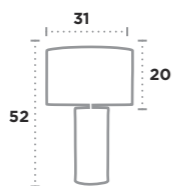

UK Product Code	7522WH
EU Product Code	EU7522WH
Body Finish	Patterned Ceramic
Shade Finish	White Fabric Shade
Lamp	E14 / Max Watt 1 x 40W
Lamp	E14 / Max Watt 1 x 25W

Stencil