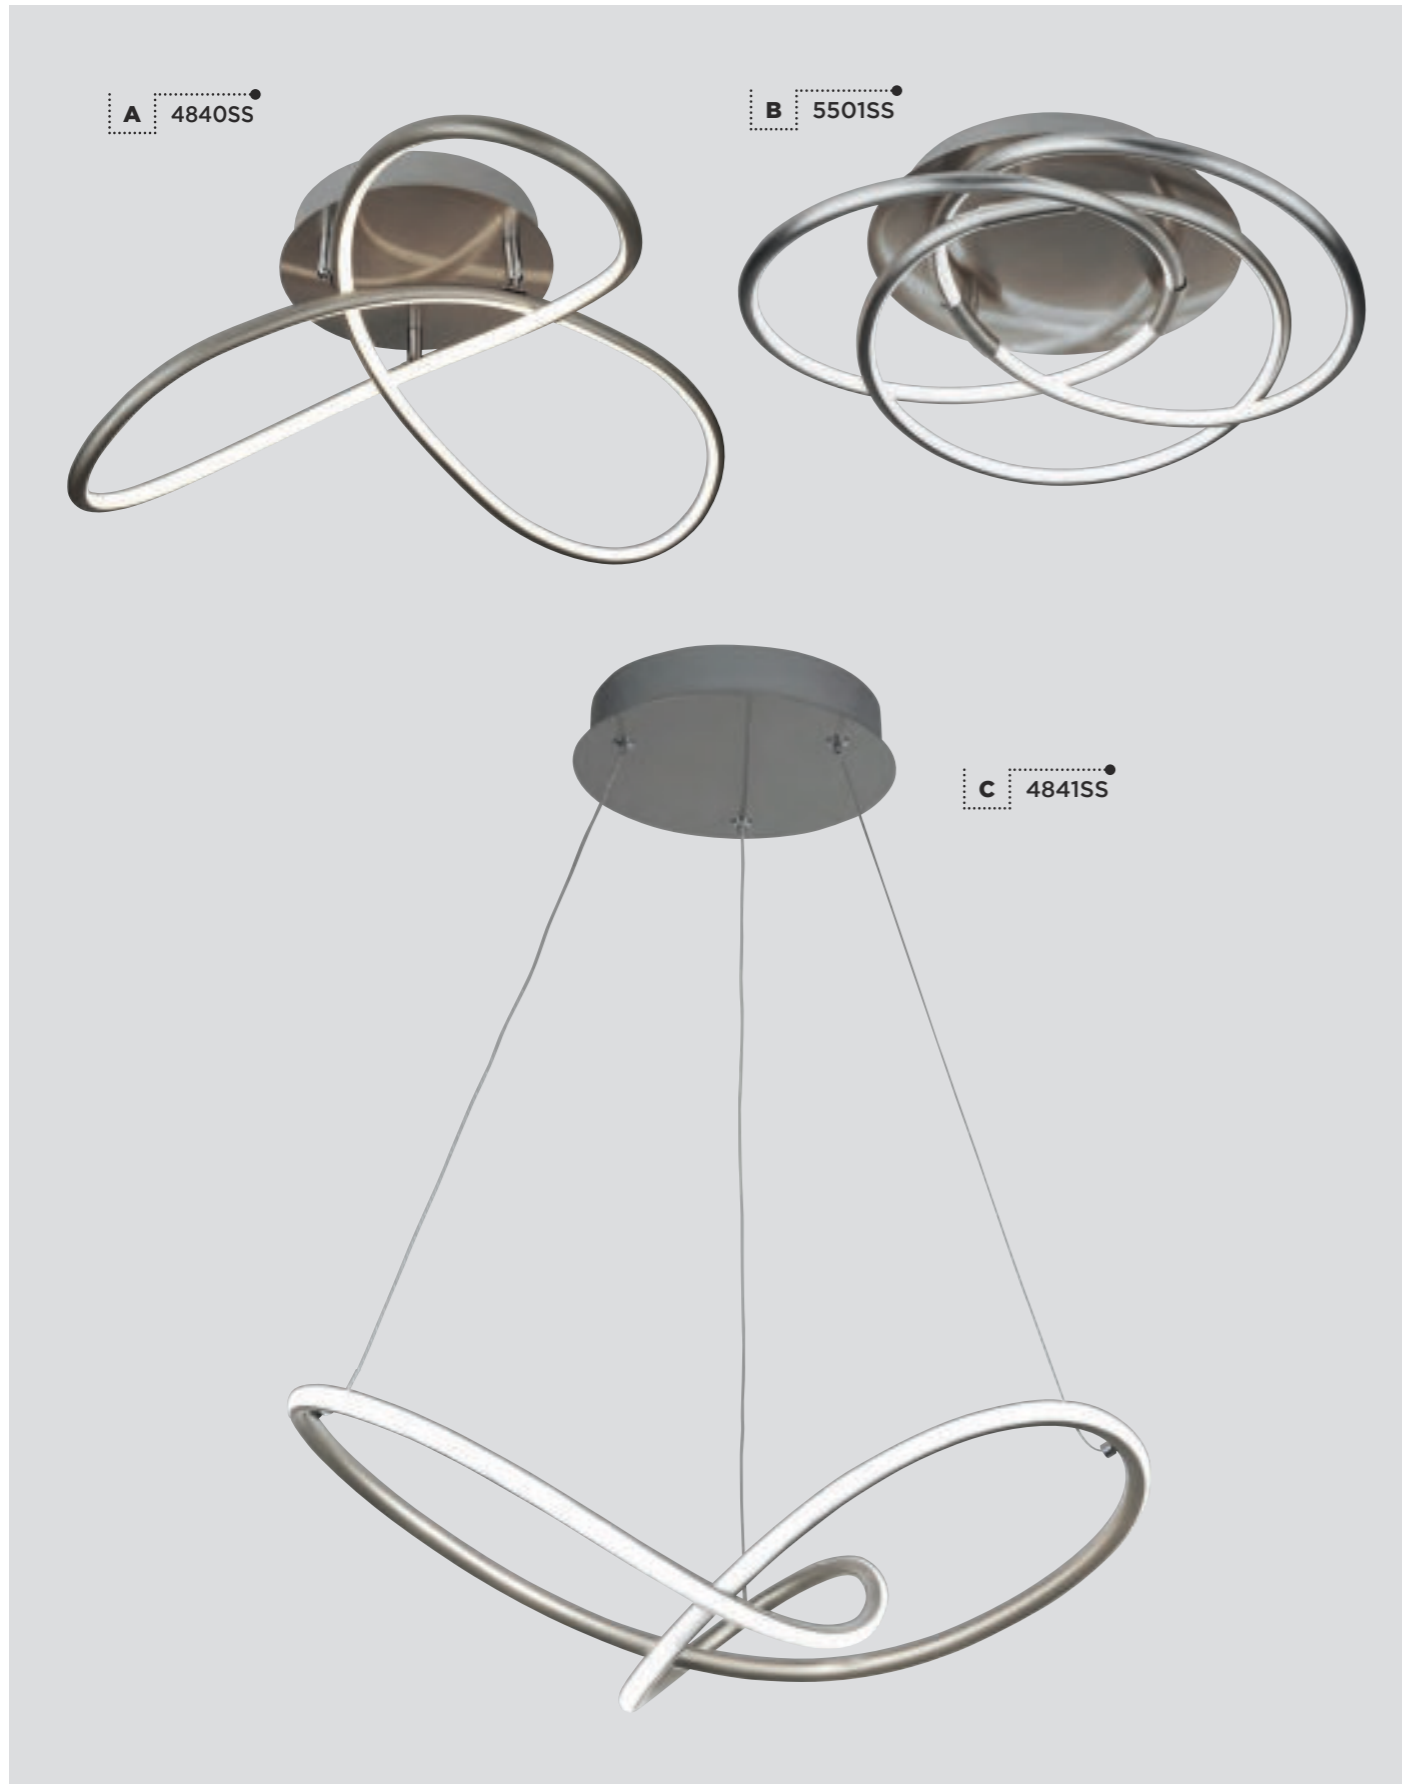

Item	Product Code	Finish	Lamp	Max Watt	Dimmable	Lumens	Colour Temp	Dimensions (cm)		
								Drop	Height	Width
A	4840SS	Brushed Aluminium / Polycarbonate	LED	29W	✓	1170	3000K	-	18	60
B	5501SS	Brushed Aluminium / Polycarbonate	LED	30W	✓	1090	3000K	-	14	48
C	4841SS	Brushed Aluminium / Polycarbonate	LED	30W	✓	1500	3000K	150	16	58

C = Height Adjustable