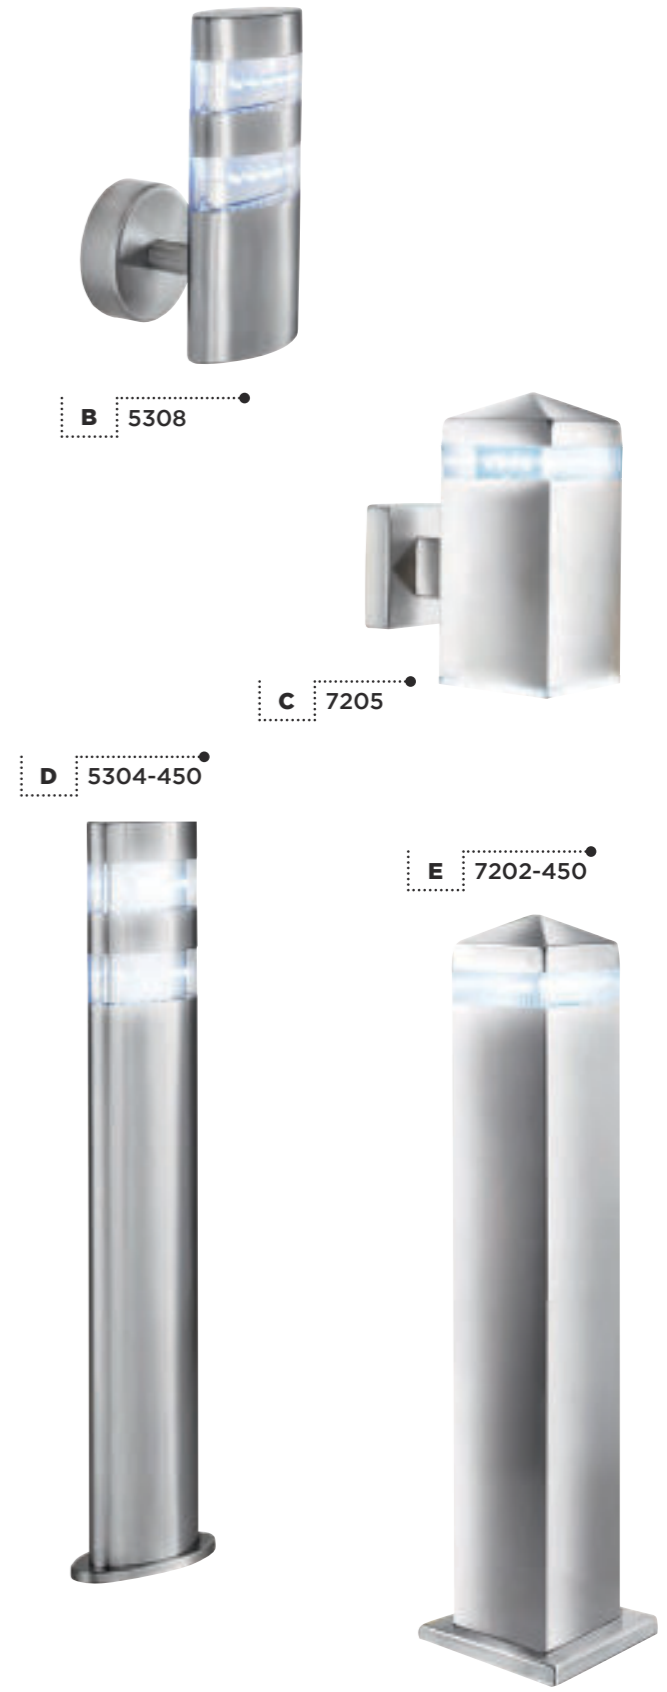

Item	Product Code	IP	Finish	Lamp	Max Watt	Dimmable	Dimensions (cm)		
							Height	Width	Projection
A	1555SS	IP44	Stainless Steel / Polycarbonate	E27	1 x 60W	x	20	10	18
B	1556-450	IP44	Stainless Steel / Polycarbonate	E27	1 x 60W	x	45	14	-
C	051	IP44	Stainless Steel / Polycarbonate	E27	1 x 40W	x	30	13	16
D	052-450	IP44	Stainless Steel / Polycarbonate	E27	1 x 40W	✓	45	14	-
E	052-900	IP44	Stainless Steel / Polycarbonate	E27	1 x 40W	✓	90	14	-

Item	Product Code	IP	Finish	Lamp	Max Watt	Dimmable	Lumens	Colour Temp	Dimensions (cm)		
									Height	Width	Projection
A	5304-900	IP44	Metal. Stainless Steel / Polycarbonate	LED	1.5W	x	80	6500K	90	10	-
B	5308	IP44	Metal. Stainless Steel / Polycarbonate	LED	1.5W	x	80	6500K	20	10	10
C	7205	IP44	Metal. Stainless Steel / Polycarbonate	LED	2W	x	160	6500K	18	8	14
D	5304-450	IP44	Metal. Stainless Steel / Polycarbonate	LED	1.5W	x	80	6500K	45	10	-
E	7202-450	IP44	Metal. Stainless Steel / Polycarbonate	LED	1W	x	80	7000K	45	13	-