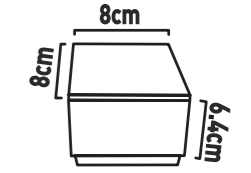

A 9915WH

Item	Product Code	IP	Finish	Lamp	Max Watt	Dimmable	Lumens	Colour Temp
A	9915WH	IP68	Polycarbonate	LED	2.2W	x	155	7000K
B	9914WH	IP68	Polycarbonate	LED	0.54W	x	55	7000K
C	9913WH	IP68	Polycarbonate	LED	1.5W	x	130	7000K
D	9909WH	IP68	Stainless Steel / Glass	LED	1W	x	50	7000K