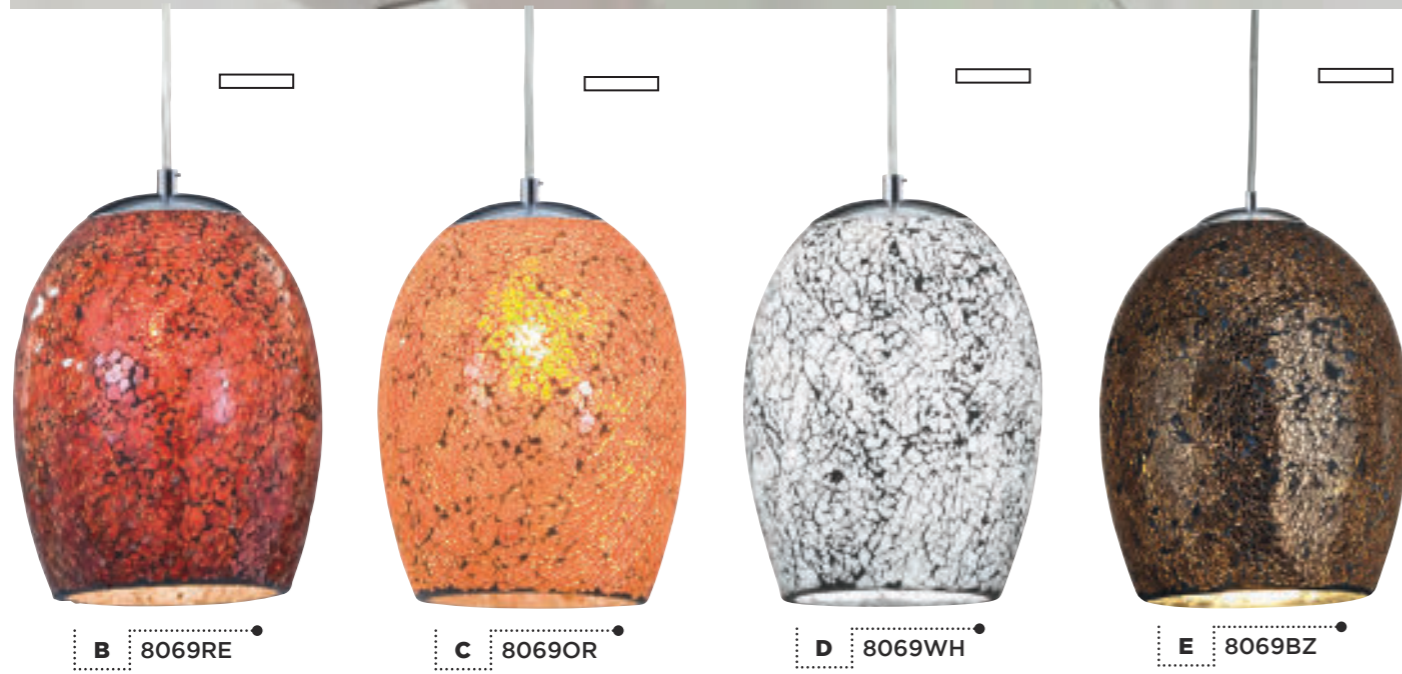

Item	Product Code	Finish	Lamp	Max Watt	Dimmable	Dimensions (cm)				Replacement Glass
						Drop	Height	Width	Length	
A	8069-3WH	Metal. Satin Silver / Crackle Glass	E27	3 x 60W	✓	147	25	18	75	GO8069-3
B	8069RE	Metal. Satin Silver / Crackle Glass	E27	1 x 60W	✓	135	25	18	-	-
C	8069OR	Metal. Satin Silver / Crackle Glass	E27	1 x 60W	✓	135	25	18	-	-
D	8069WH	Metal. Satin Silver / Crackle Glass	E27	1 x 60W	✓	135	25	18	-	-
E	8069BZ	Metal. Bronze / Silver / Crackle Glass	E27	1 x 60W	✓	135	25	18	-	-

Heights Adjustable