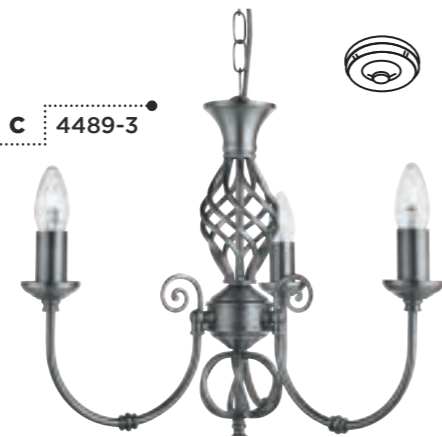

C 4489-3

Item	Product Code	Finish	Lamp	Max Watt	Dimmable	Dimensions (cm)			
						Drop	Height	Width	Projection
A	4489-8	Metal. Satin Silver	E14	8 x 60W	✓	98	44	62	-
B	4489-6	Metal. Satin Silver	E14	6 x 60W	✓	93	39	51	-
C	4489-3	Metal. Satin Silver	E14	3 x 60W	✓	93	39	46	-
D	4489-2	Metal. Satin Silver	E14	2 x 60W	✓	-	33	27	16

A, B, C = Height Adjustable

Item	Product Code	Finish	Lamp	Max Watt	Dimmable	Dimensions (cm)			
						Drop	Height	Width	Projection
A	3379-6	Metal. Black	E14	6 x 60W	✓	93	39	51	-
B	3380-2	Metal. Black	E14	2 x 60W	✓	-	33	29	15
C	3379-3	Metal. Black	E14	3 x 60W	✓	93	39	46	-
D	8398-8	Metal. Antique Brass	E14	8 x 60W	✓	98	44	62	-
E	8392-2	Metal. Antique Brass	E14	2 x 60W	✓	-	33	27	16
F	8393-3	Metal. Antique Brass	E14	3 x 60W	✓	93	39	46	-
G	8396-6	Metal. Antique Brass	E14	6 x 60W	✓	92	39	51	-

A, C, D, F, G = Height Adjustable