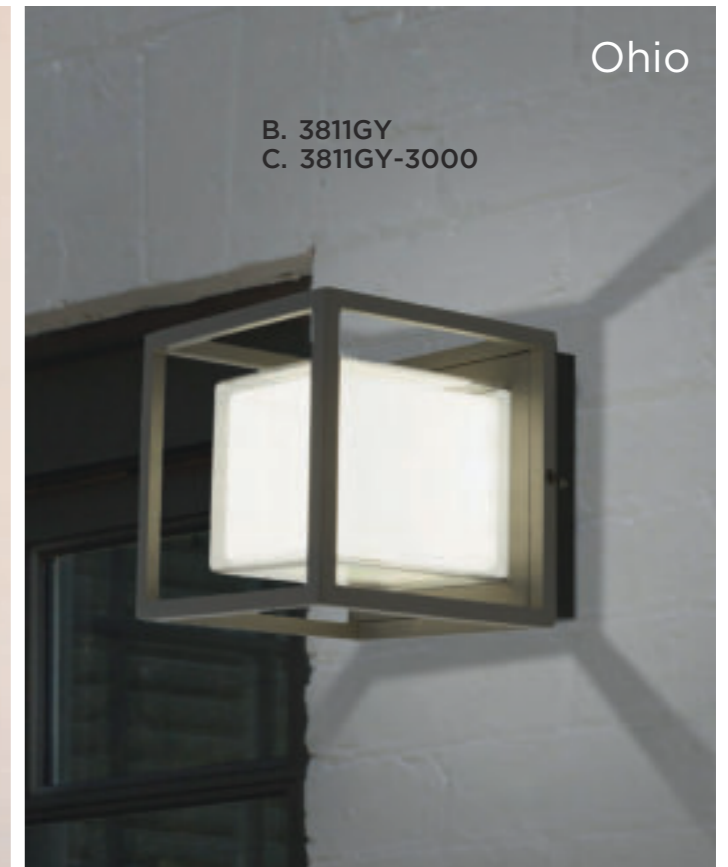

B. 3811GY
C. 3811GY-3000

B. 3811GY
Metal. Dark Grey/Opal White Shade
10W 4000K H150mm W150mm
P170mm

C. 3811GY-3000
Metal. Dark Grey/Opal White Shade
10W 3000K H150mm W150mm
P170mm