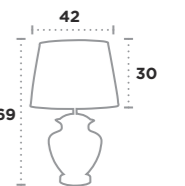

Elina

UK Product Code	8531SM
EU Product Code	EU8531SM
Body Finish	Chrome / Optic Smoked Glass
Shade Finish	Grey Pleated Shade
Lamp	E27 / Max Watt 1 x 60W