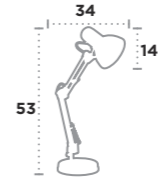

UK Product Code	2429BK
EU Product Code	EU2429BK
Body Finish	Shiny Black
Shade Finish	Shiny Black
Lamp	E27 / Max Watt 1 x 60W

Desk Partners