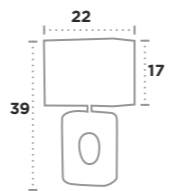

Grange
UK Product Code **1024CC**
EU Product Code **EU1024CC**
Body Finish Scratched Chrome Ceramic
Shade Finish Oblong White Fabric Shade
Lamp E14 / Max Watt 1 x 40W