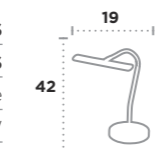

4 Stage Touch Dimmer

Bow

UK Product Code	1108AB
EU Product Code	EU1108AB
Body Finish	Metal. Antique Brass
Lamp	LED / Max Watt 1 x 5W

4 Stage Touch Dimmer

Porter

UK Product Code	6151ST
EU Product Code	EU6151ST
Body Finish	Metal. Steel
Lamp	E27 / Max Watt 1 x 10W
Height	30cm
Width	6cm