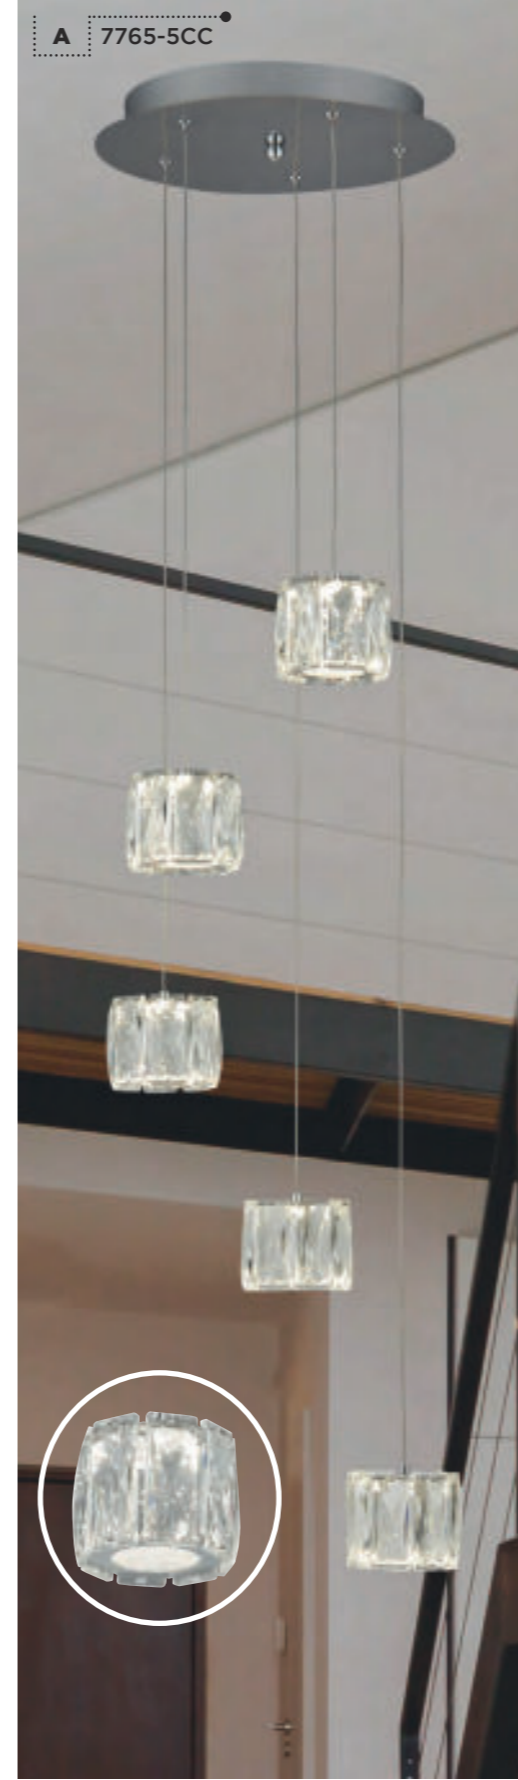

B 7768-8CC

A 7765-5CC