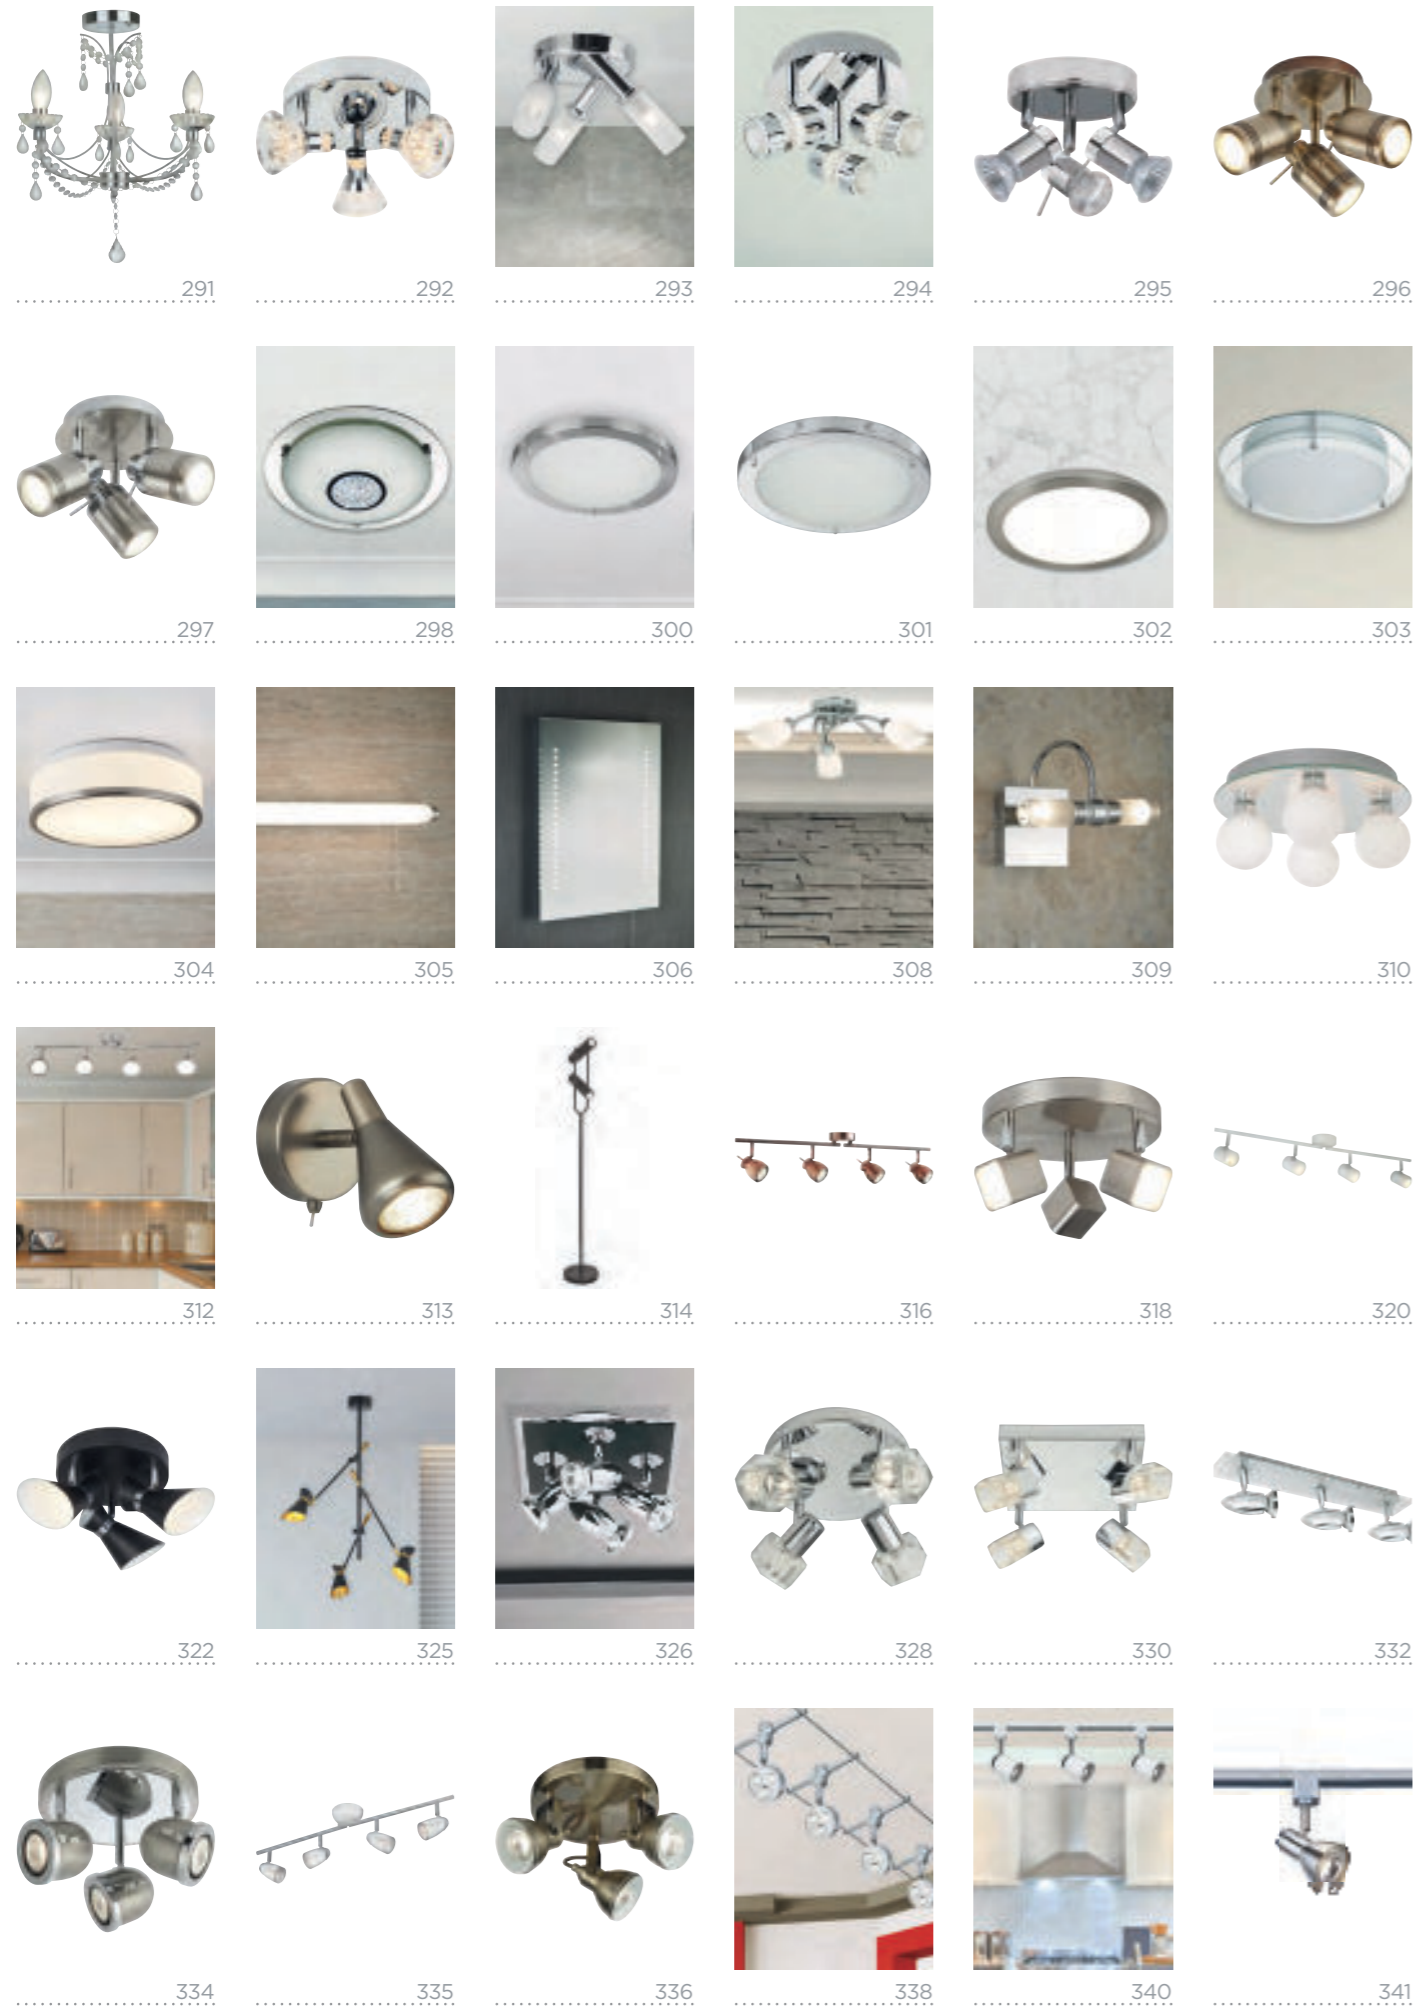

Tripod s.123

Mushroom s.134

Pagoda s.136

Venice s.137

A. 4781BK
Metal.Black/Crystal Sand/Acrylic Shade 21W
3000K H145mm D1500mm
W370mm L370mm

B. 4781GO
Metal.Gold/Crystal Sand/Acrylic Shade
21W 3000K H145mm D1500mm
W370mm L370mm

C. 4781SI
Metal.Silver/Crystal Sand/Acrylic Shade
21W 3000K H145mm D1500mm
W370mm L370mm

A. 9131CC
Metal.Chrome/Opal Glass Shade
60W H370mm D1335mm W230mm
L230mm Spare Glass: GO9131

B. 9131BK
Metal.Black/Opal Glass Shade 60W
H370mm D1335mm W230mm
L230mm Spare Glass: GO9131