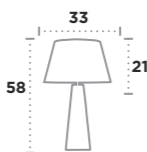

UK Product Code	2213GO
EU Product Code	EU2213GO
Body Finish	Metal. Gold
Shade Finish	Black Shade / Gold Interior
Lamp	E27 / Max Watt 1 x 60W

Roman