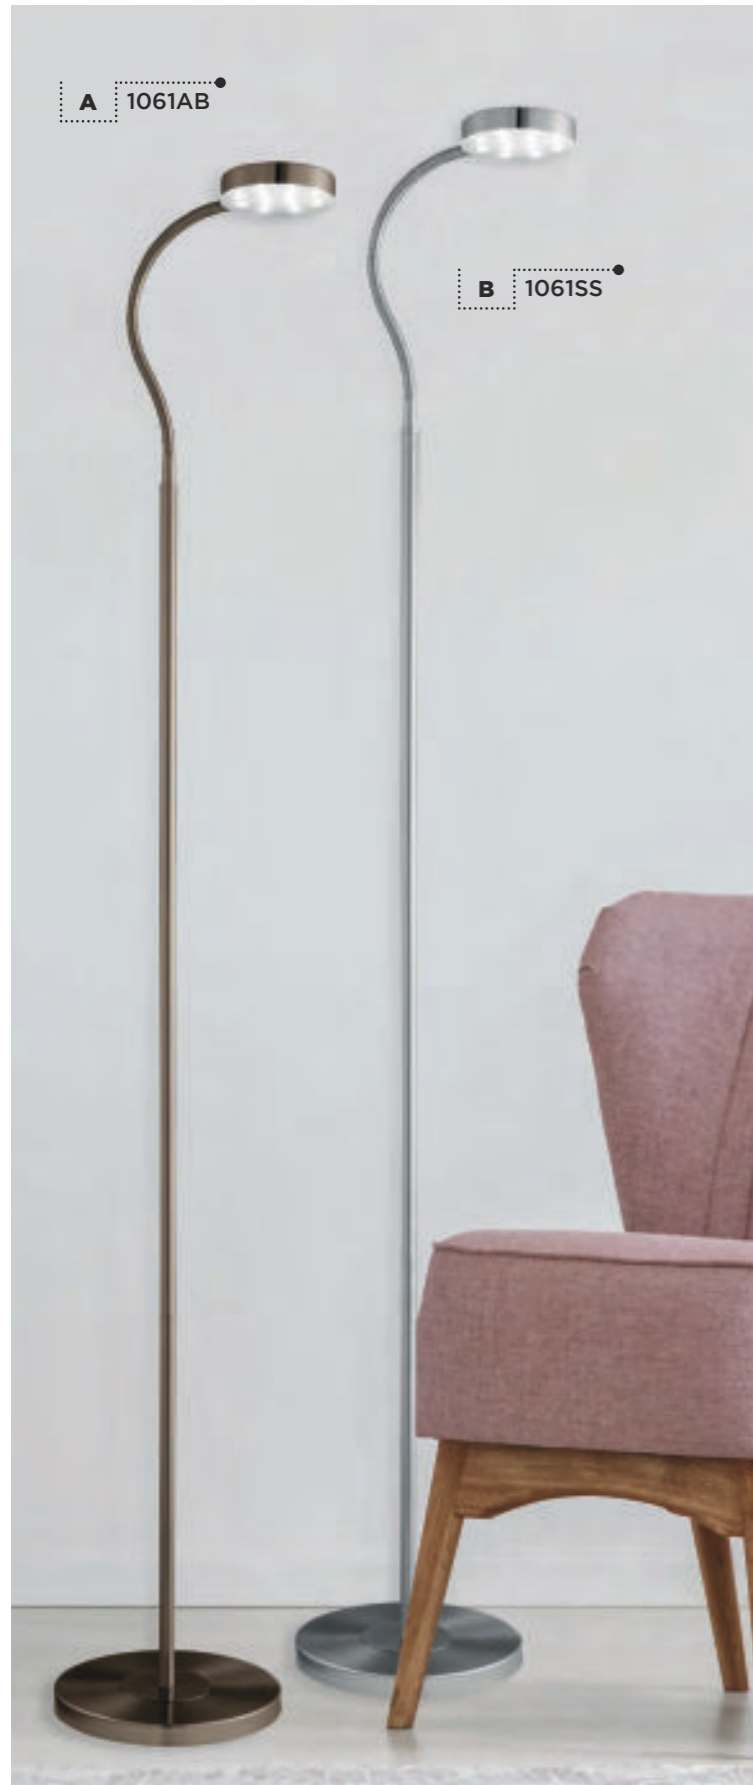

Palm

Fusion

Mother & Child

Item	Product Code	EU Product Code	Finish	Lamp	Max Watt	Dimmable	Lumens	Colour Temp	Dimensions (cm) Height
A	1061AB	EU1061AB	Metal. Antique Brass / Acrylic	LED	1 x 5W	x	400	3000K	155
B	1061SS	EU1061SS	Metal. Satin Silver / Acrylic	LED	1 x 5W	x	400	3000K	155
C	1007AB	EU1007AB	Metal. Antique Brass	GU10-LED	1 x 10W	x	-	-	167
D	1007SS	EU1007SS	Metal. Satin Silver	GU10-LED	1 x 10W	x	-	-	167