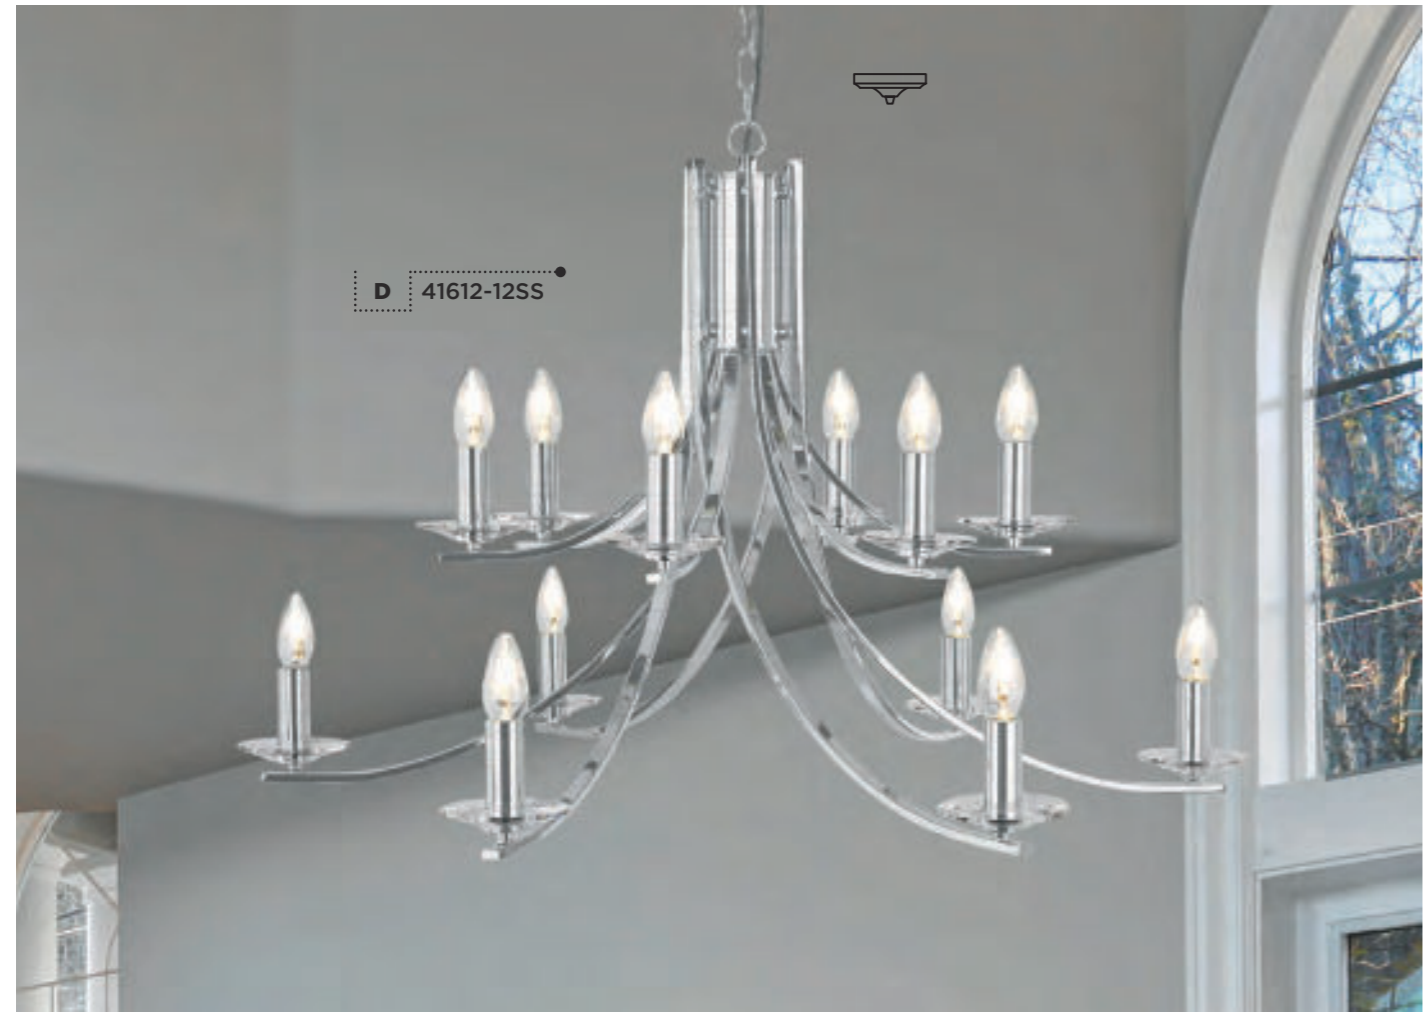

Item	Product Code	Finish	Lamp	Max Watt	Dimmable	Dimensions (cm)				Additional Cable
						Drop	Height	Width	Projection	
A	4168-8SS	Metal. Satin Silver / Glass	E14	8 x 60W	✓	145	41	75	-	-
B	4162-2SS	Metal. Satin Silver / Glass	E14	2 x 60W	✓	-	28	30	14	-
C	4165-5SS	Metal. Satin Silver / Glass	E14	5 x 60W	✓	90	36	62	-	-
D	41612-12SS	Metal. Satin Silver / Glass	E14	12 x 60W	✓	262	55	88	-	1mtr

A, C, D = Height Adjustable