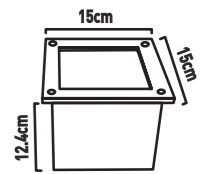

C 9913WH

Item	Product Code	IP	Finish	Lamp	Max Watt	Dimmable	Lumens	Colour Temp
A	9915WH	IP68	Polycarbonate	LED	2.2W	x	155	7000K
B	9914WH	IP68	Polycarbonate	LED	0.54W	x	55	7000K
C	9913WH	IP68	Polycarbonate	LED	1.5W	x	130	7000K
D	9909WH	IP68	Stainless Steel / Glass	LED	1W	x	50	7000K