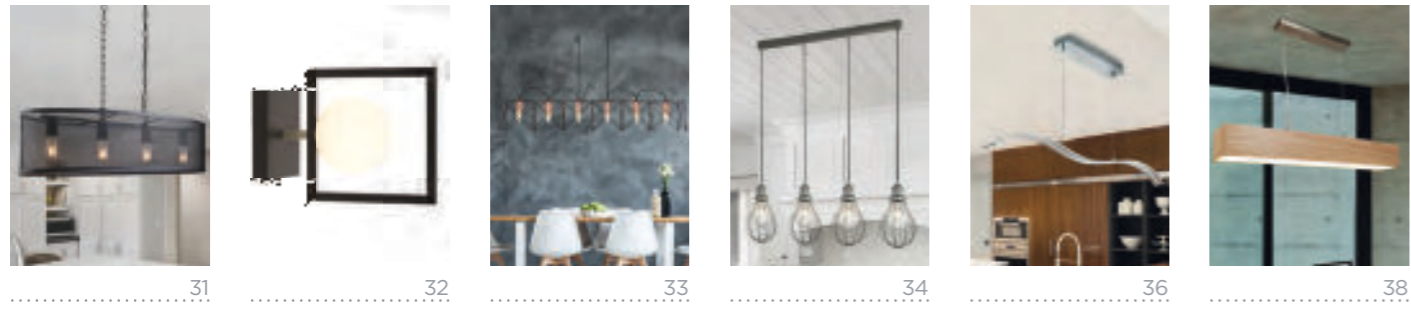

Tripod s.123

Mushroom s.134

Pagoda s.136

Venice s.137

A. 4781BK
Metal.Black/Crystal Sand/Acrylic Shade 21W
3000K H145mm D1500mm
W370mm L370mm

B. 4781GO
Metal.Gold/Crystal Sand/Acrylic Shade
21W 3000K H145mm D1500mm
W370mm L370mm