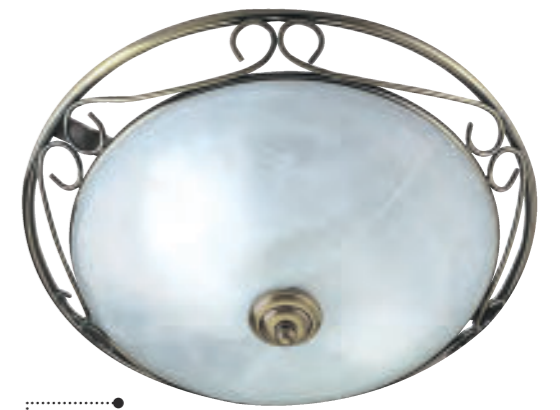

A 7045-13

B 5772-2AB

C 6580AB

D 6436

Item	Product Code	Finish	Lamp	Max Watt	Dimmable	Dimensions (cm)		Replacement Glass
						Height	Width	
A	7045-13	Metal. Antique Brass / Glass	E14	2 x 40W	✓	17	33	GO7045-13
B	5772-2AB	Metal. Antique Brass / Glass	E14	2 x 40W	✓	15	30	GO5772-2
C	6580AB	Metal. Antique Brass / Glass	E14	2 x 40W	✓	22	33	GO6580AB
D	6436	Metal. Antique Brass / Glass	E14	2 x 40W	✓	16	37	GO6436