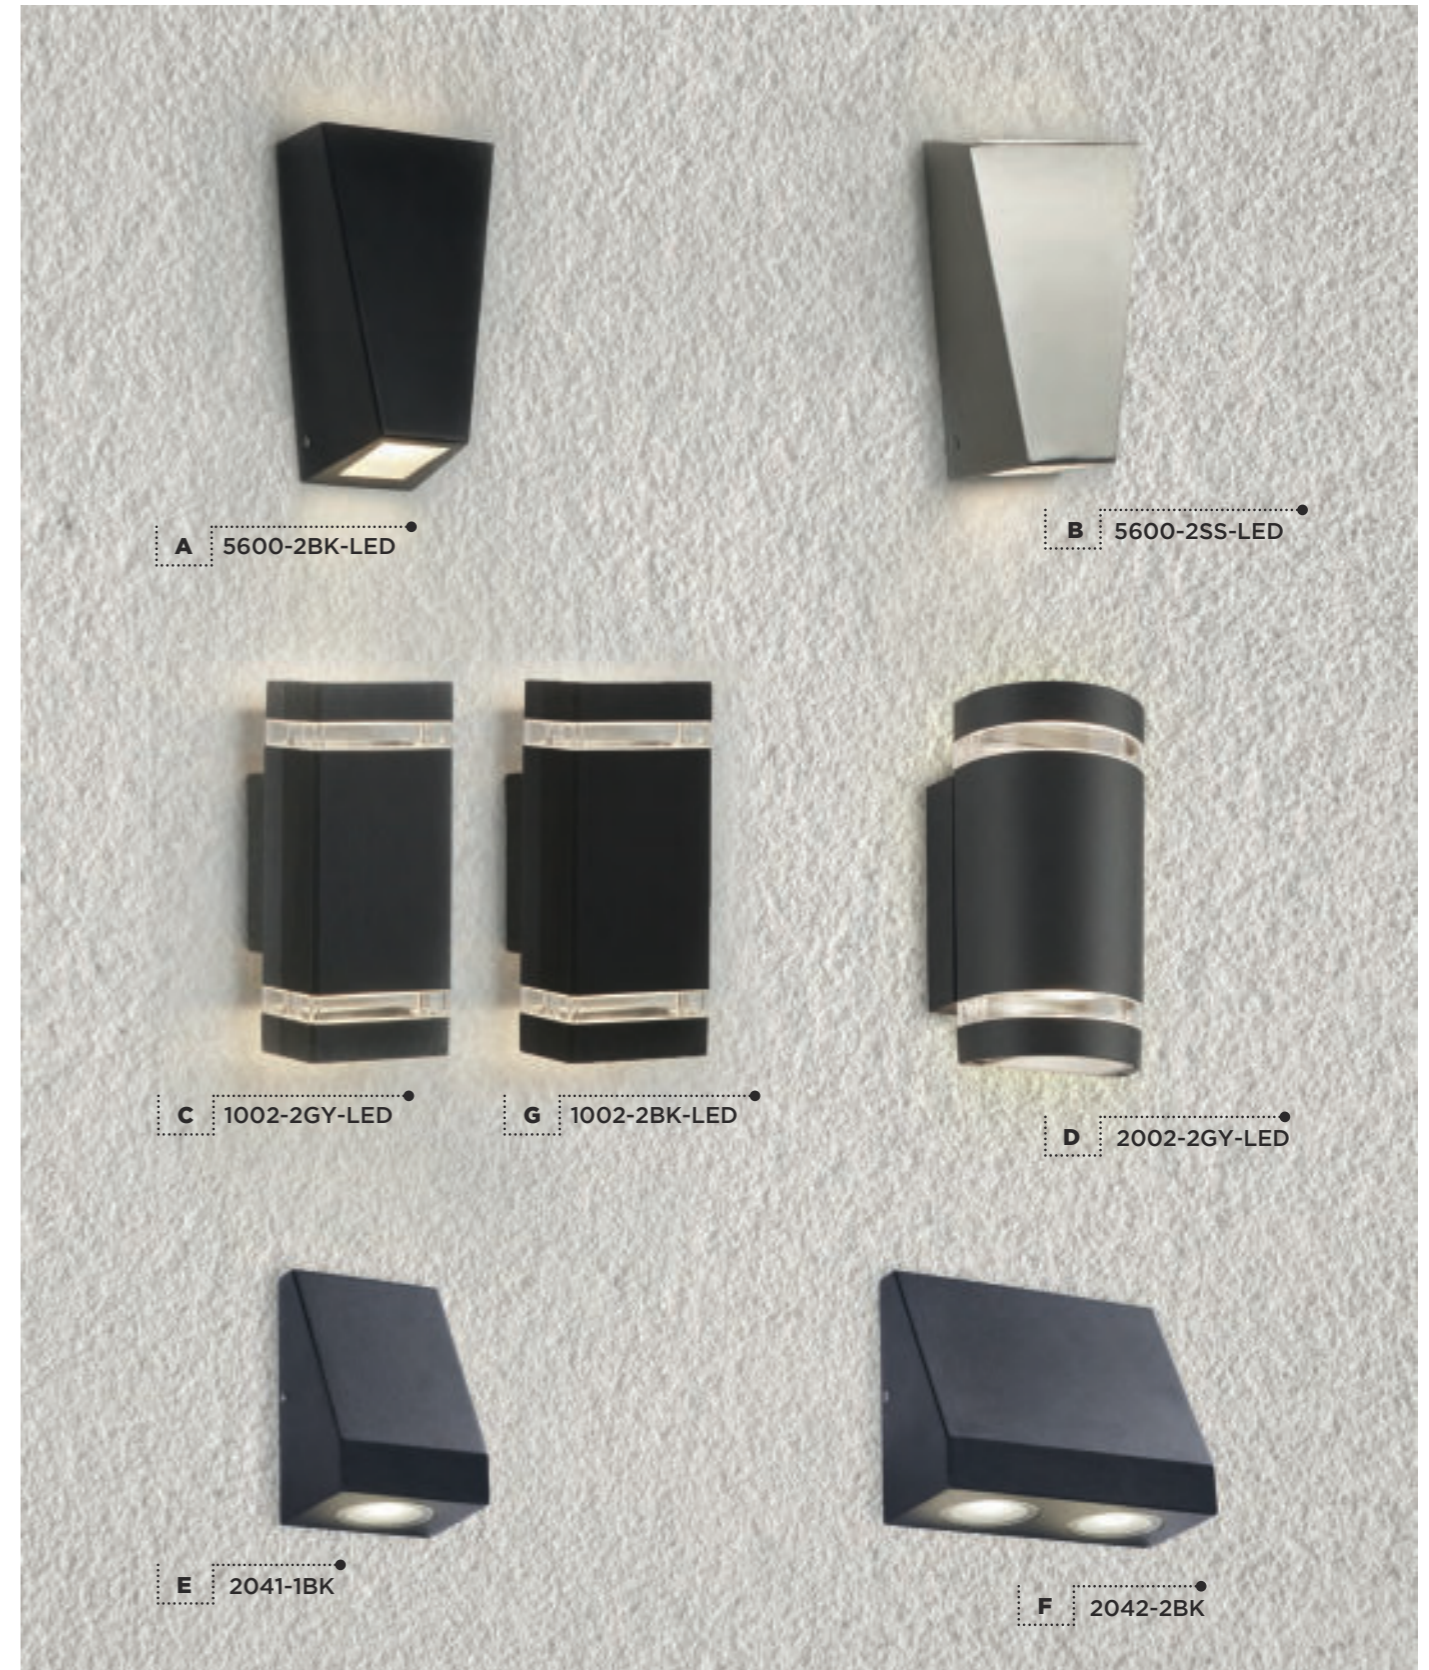

Item	Product Code	IP	Finish	Lamp	Max Watt	Lumens	Colour Temp	Dimensions (cm)		
								Height	Width	Projection
A	5600-2BK-LED	IP44	Stainless Steel / Glass	GU10	2 x 3W	540	3000K	22	12	10
B	5600-2SS-LED	IP44	Stainless Steel / Glass	GU10	2 x 3W	540	3000K	22	12	10
C	1002-2GY-LED	IP44	Die Cast Aluminium / Grey / Polycarbonate	GU10	2 x 3W	660	3000K	25	11	11
D	2002-2GY-LED	IP44	Die Cast Aluminium / Grey / Polycarbonate	GU10	2 x 3W	660	3000K	24	10	10
E	2041-1BK	IP44	Die Cast Aluminium / Sanded Black / Frosted	LED	7W	205	4000K	11	7	6
F	2042-2BK	IP44	Die Cast Aluminium / Sanded Black / Frosted	LED	7W	440	4000K	11	13	6
E	1002-2BK-LED	IP44	Die Cast Aluminium / Black / Frosted	GU10	2 x 3W	540	3000K	25	11	11