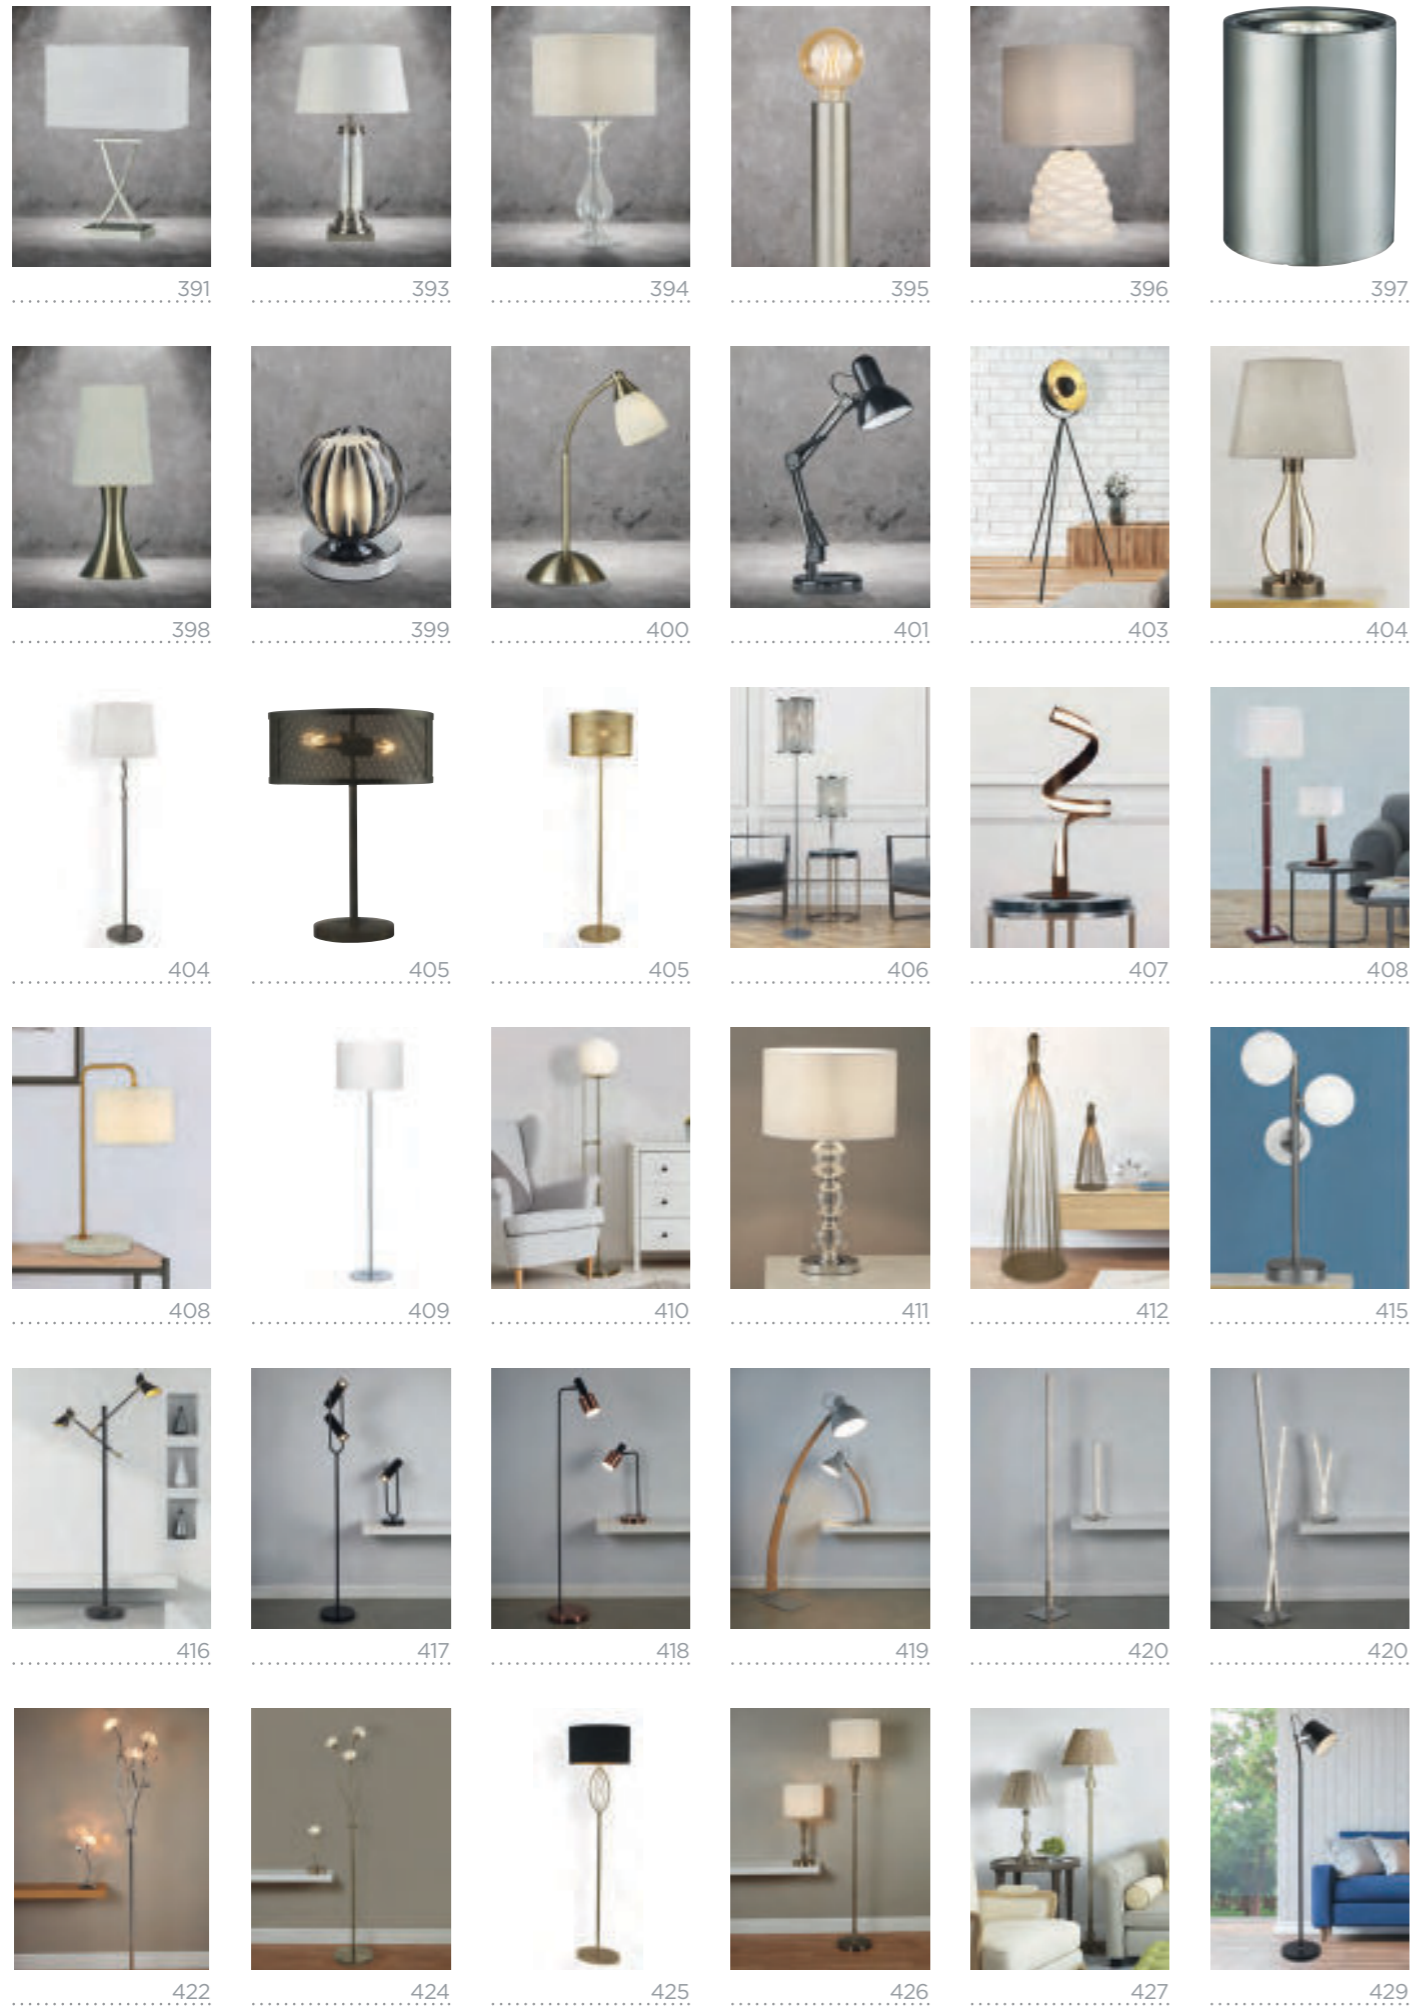

Tripod s.123

Mushroom s.134

Pagoda s.136

Venice s.137

A. 4781BK
Metal.Black/Crystal Sand/Acrylic Shade 21W
3000K H145mm D1500mm
W370mm L370mm

B. 4781GO
Metal.Gold/Crystal Sand/Acrylic Shade
21W 3000K H145mm D1500mm
W370mm L370mm