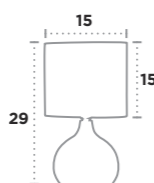

UK Product Code	3923AB
EU Product Code	EU3923AB
Body Finish	Antique Brass
Shade Finish	White Fabric Shade
Lamp	E14 / Max Watt 1 x 40W

Touch