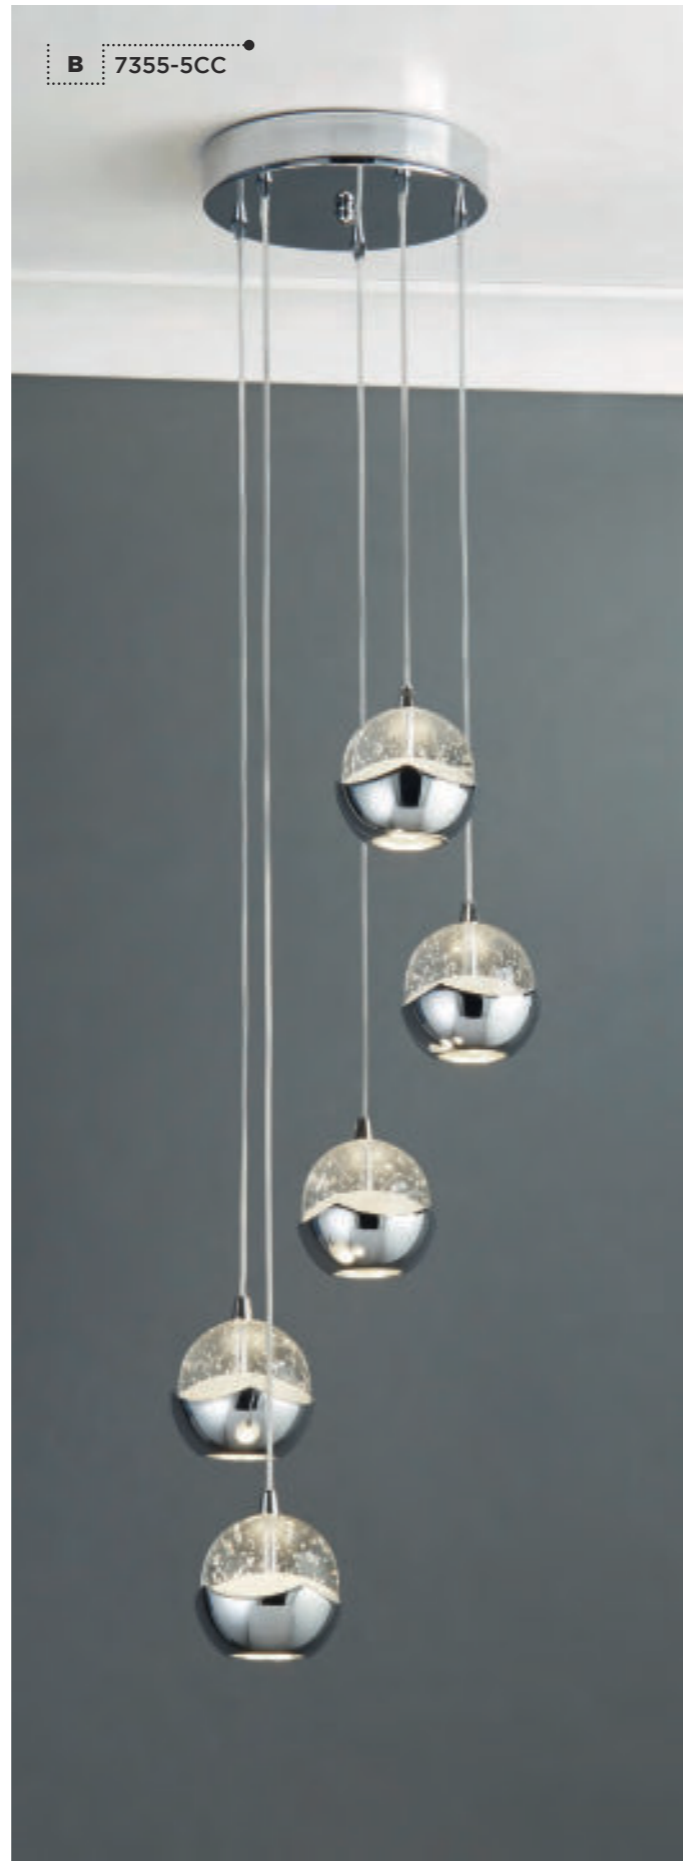

Item	Product Code	Finish	Lamp	Max Watt	Dimmable	Lumens	Colour Temp	Dimensions (cm)		
								Drop	Height	Width
A	7358-8CC	Metal. Chrome / Glass	LED	8 x 6W	✓	8 x 190	2400K	107	107	32
B	7355-5CC	Metal. Chrome / Glass	LED	5 x 6W	✓	5 x 190	4000K	102	102	26