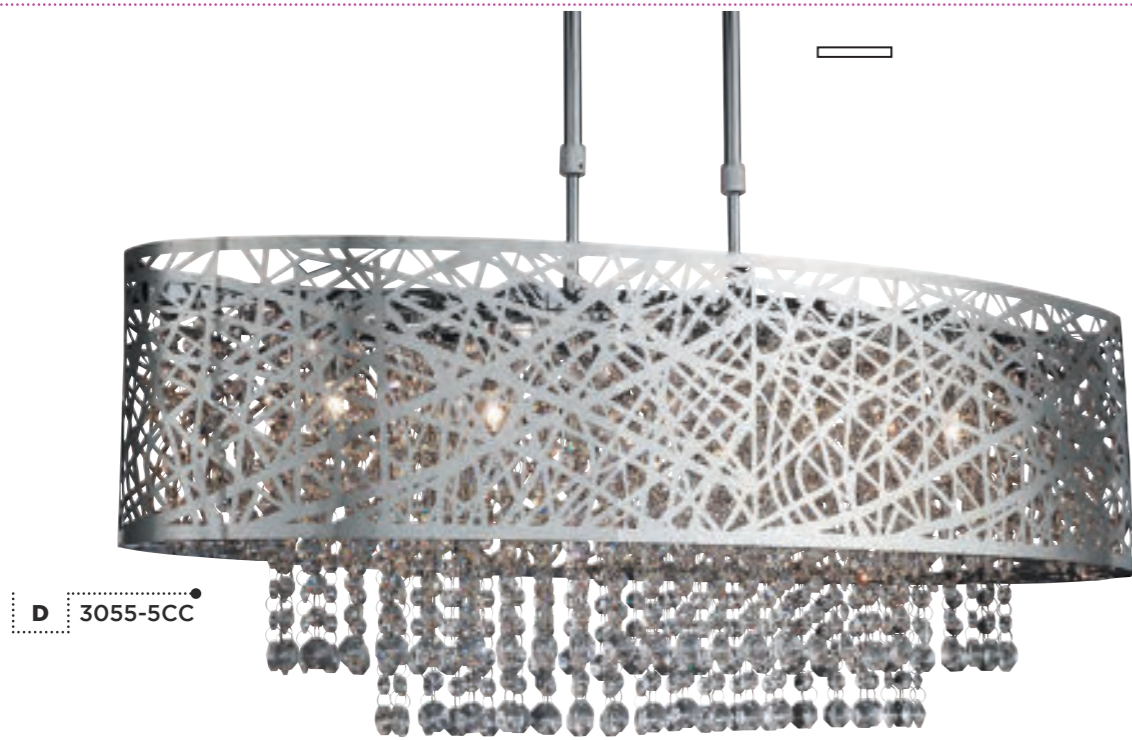

Item	Product Code	Finish	Lamp	Max Watt	Dimmable	Dimensions (cm)				
						Drop	Height	Width	Length	Projection
A	9448-8CC	Metal. Chrome / Crystal Glass	G9	8 x 33W	✓	140	23	22	104	-
B	7222-2CC	Metal. Chrome / Crystal Glass	G9	2 x 33W	✓	-	17	15	-	11
C	8831CC	Metal. Chrome / Crystal Glass	E27	1 x 60W	✓	145	24	21	-	-
D	3055-5CC	Metal. Chrome / Crystal Glass	G9	8 x 33W	✓	71	55	30	81	-

A, C, D = Height Adjustable