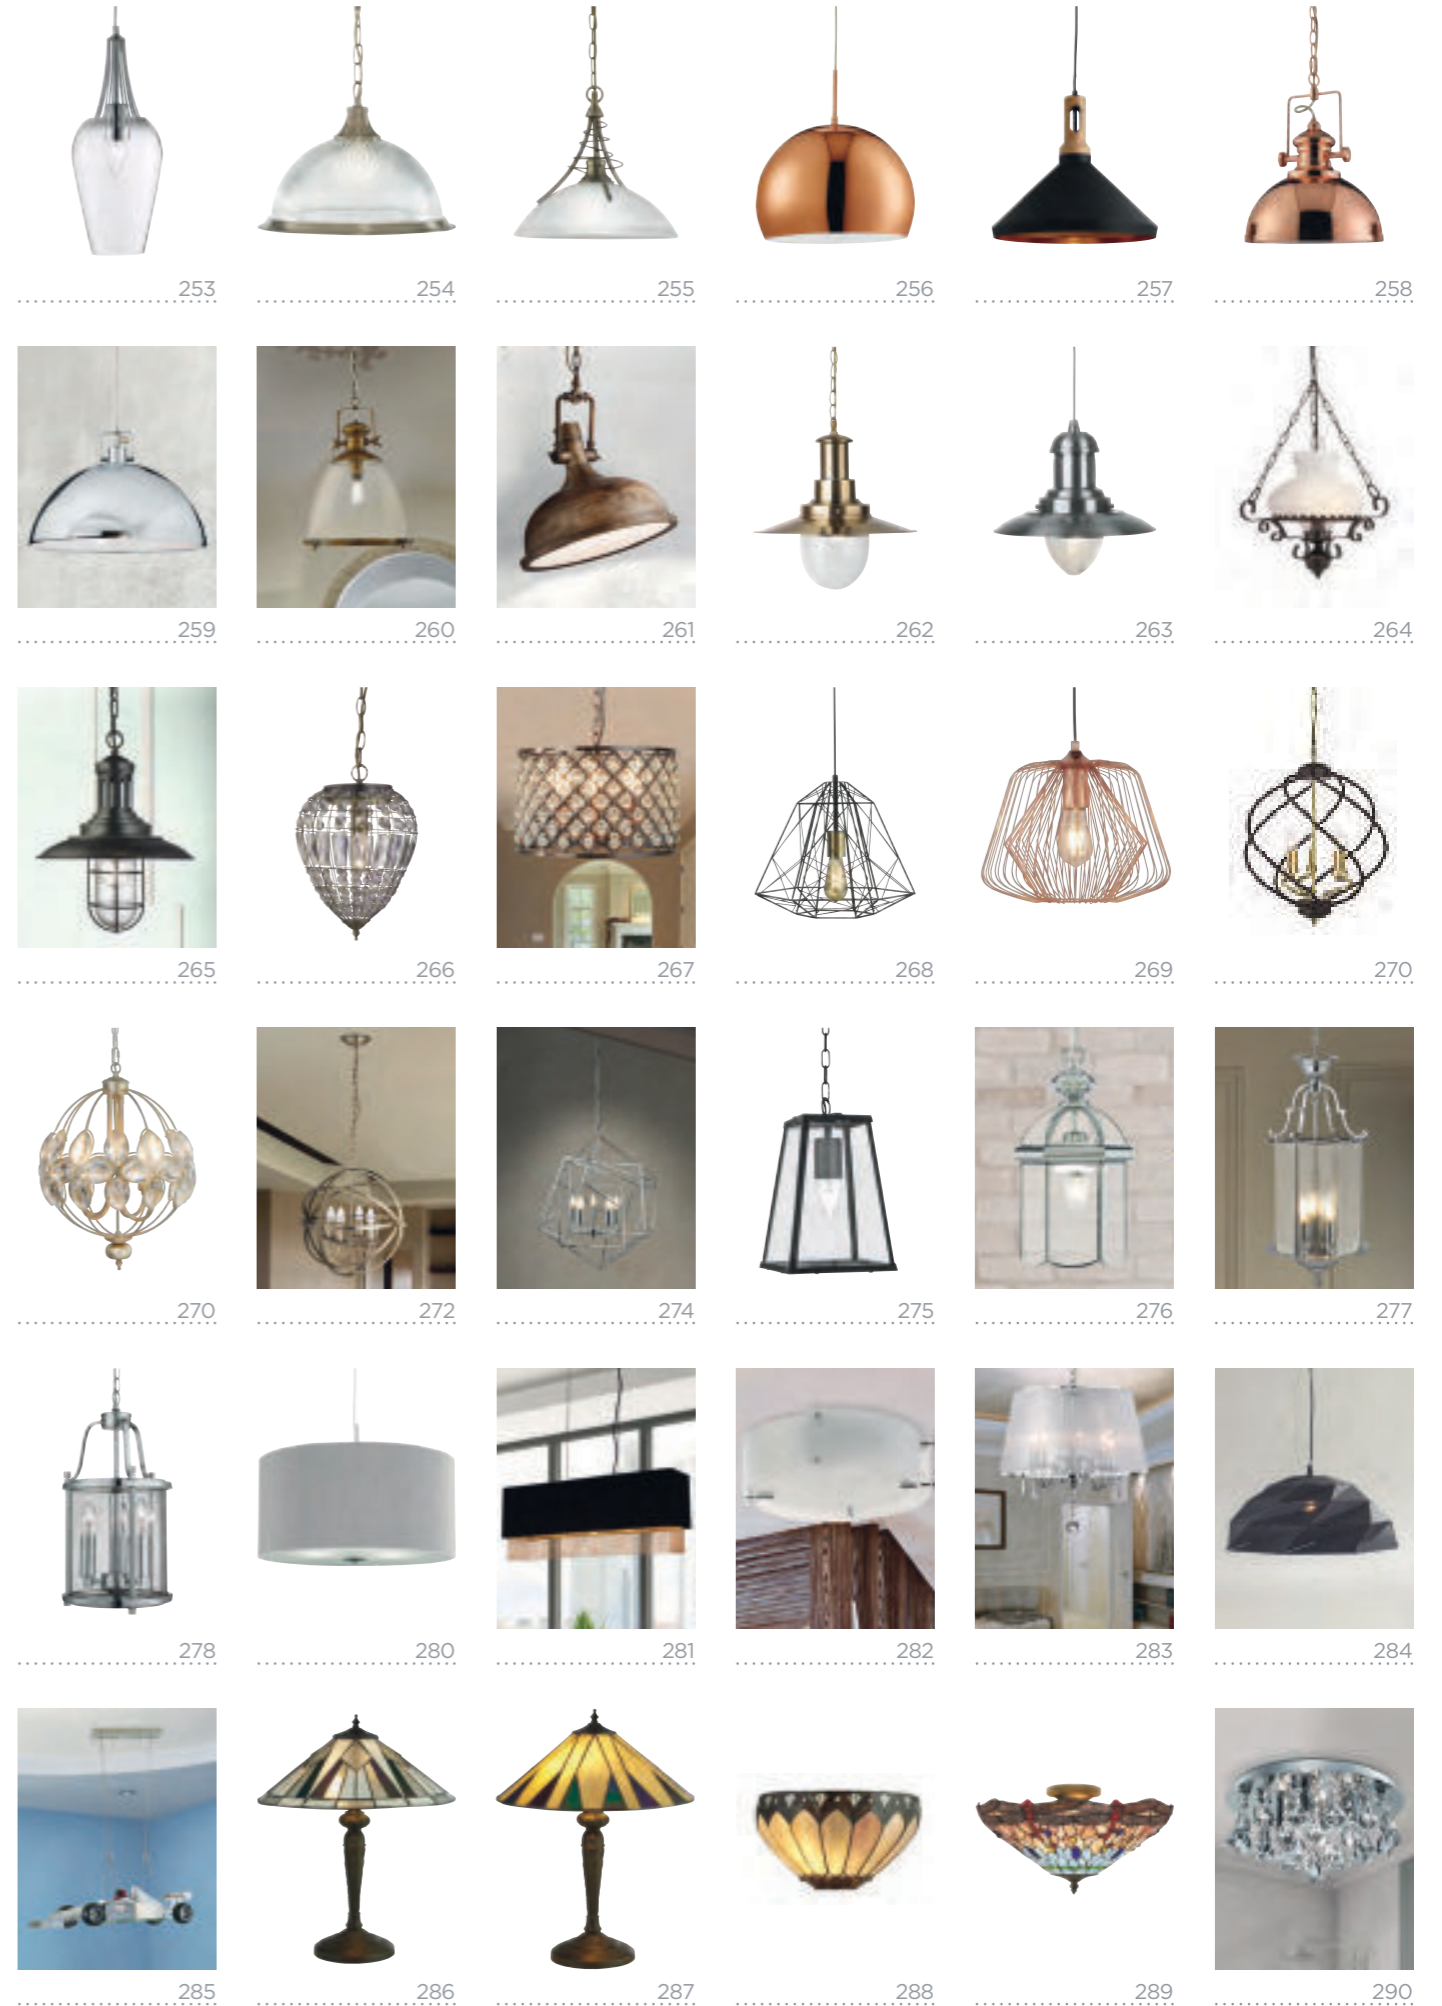

Tripod s.123

Mushroom s.134

Pagoda s.136

Venice s.137

A. 4781BK
Metal.Black/Crystal Sand/Acrylic Shade 21W
3000K H145mm D1500mm
W370mm L370mm

B. 4781GO
Metal.Gold/Crystal Sand/Acrylic Shade
21W 3000K H145mm D1500mm
W370mm L370mm