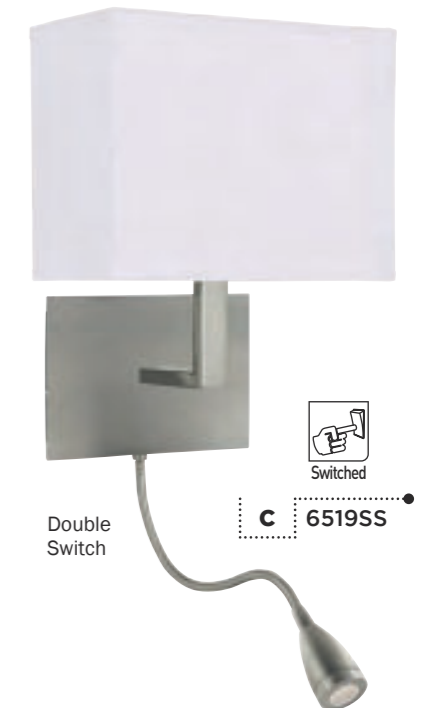

Double Switch

C 6519SS

Item	Product Code	Finish	Lamp	Max Watt	Dimmable	Dimensions (cm)			Replacement Shade	Shade Height	Shade Width	Lamp	Max watt	lumens	Colour Temp
						Height	Width	Proj							
A	6519AB	Antique Brass / Fabric Shade	E27	1 x 60W	x	26	20	26	SO3299	15	20	LED	1W	75	6000K
B	6519CC	Chrome / Fabric Shade	E27	1 x 60W	x	26	20	26	SO3299	15	20	LED	1W	75	6000K
C	6519SS	Satin Silver / Fabric Shade	E27	1 x 60W	x	26	20	26	SO3299	15	20	LED	1W	75	6000K