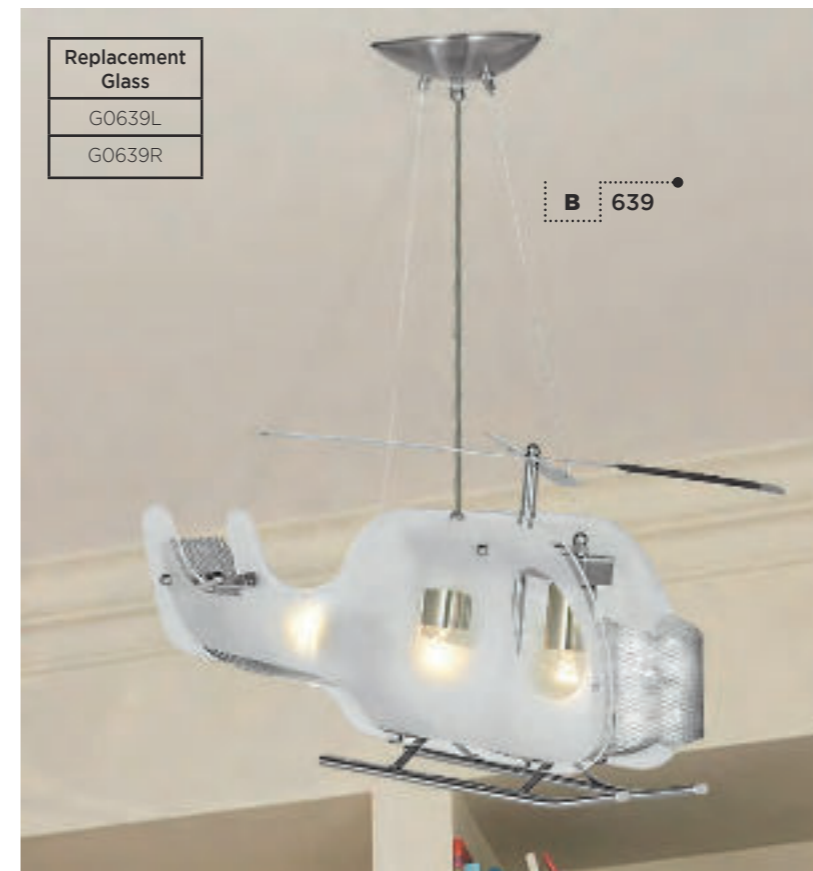

Replacement Glass
G0639L
G0639R