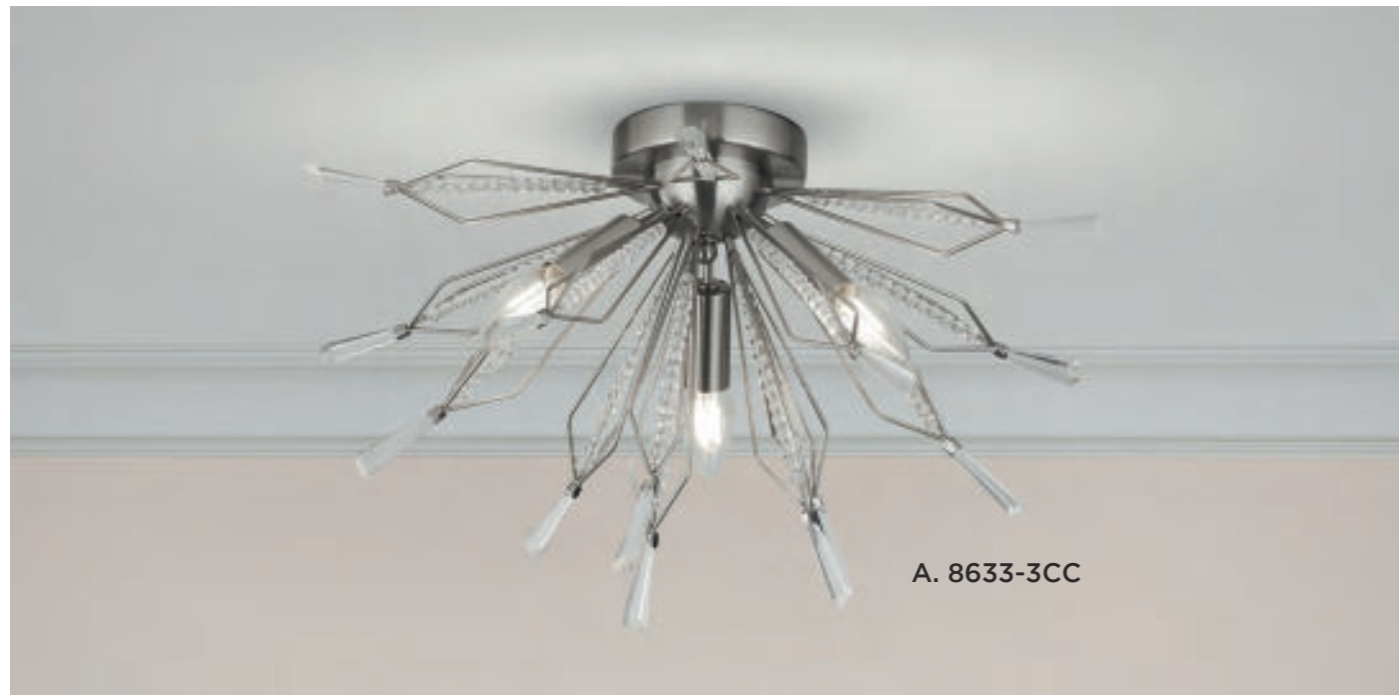

A. 8633-3CC