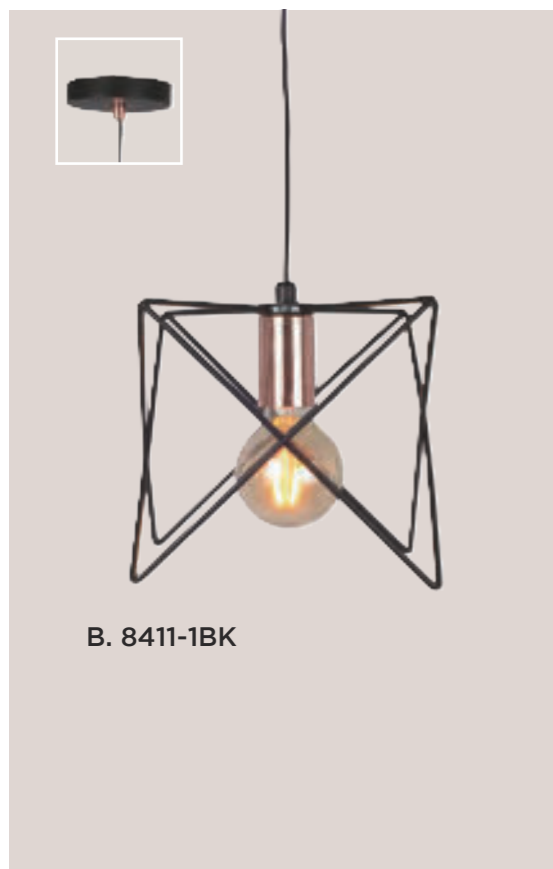

B. 8190CU
 Metal.Metallic Copper 60W
 H350mm D1200mm W280mm
 L280mm

A. 8414-4BK

B. 8411-1BK

C. 8413-3BK

A. 8414-4BK
Metal.Matt Black/Shiny Copper
4x60W H250mm D1460mm
W190mm L730mm

B. 8411-1BK
Metal.Matt Black/Shiny Copper
1x60W H210mm D1460mm
W190mm L190mm