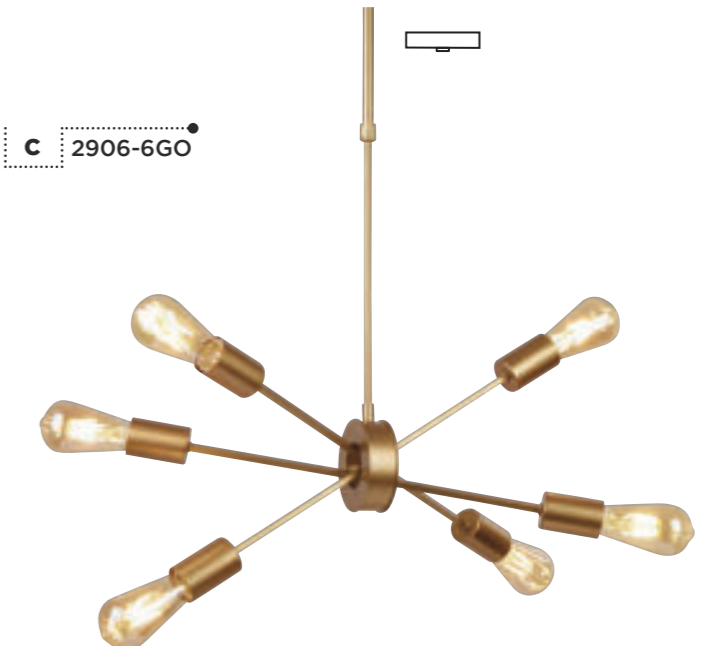

Item	Product Code	Finish	Lamp	Max Watt	Dimmable	Dimensions (cm)				
						Drop	Height	Width	Length	Projection
A	29010-10GO	Metal. Matt Gold	E27	10 x 60W	✓	70 / 107	70	35	80	-
B	2904-4GO	Metal. Matt Gold	E27	4 x 60W	✓	-	48	11	-	15
C	2906-6GO	Metal. Matt Gold	E27	6 x 60W	✓	70 / 107	70	23	53	-