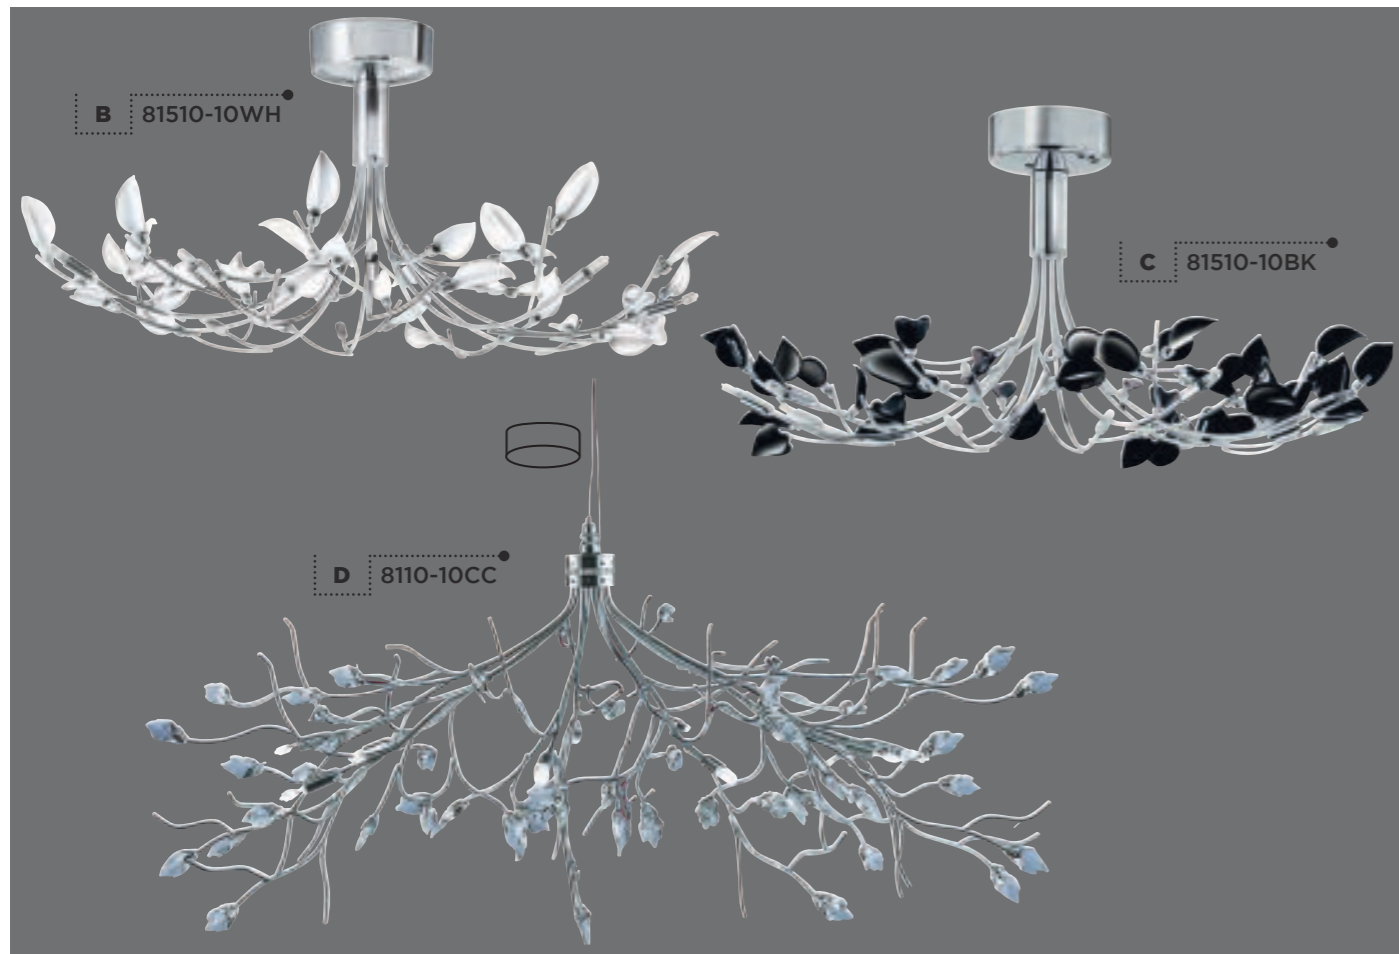

Item	Product Code	Finish	Lamp	Max Watt	Dimmable	Lumens	Colour Temp	Dimensions (cm)			Replacement Glass
								Drop	Height	Width	
A	8635-5CC	Metal. Chrome / Acrylic Glass Leaves	LED	20W	✓	1000	3000K	-	23	73	-
B	81510-10WH	Metal. Chrome / White Glass Leaves	G4	10 x 7W	x	-	-	-	28	66	GO81510-10WH
C	81510-10BK	Metal. Chrome / Black Glass Leaves	G4	10 x 7W	x	-	-	-	28	66	GO81510-10BK
D	8110-10CC	Metal. Chrome / Crystal Glass Leaves	G4	10 x 7W	x	-	-	108	25	78	-