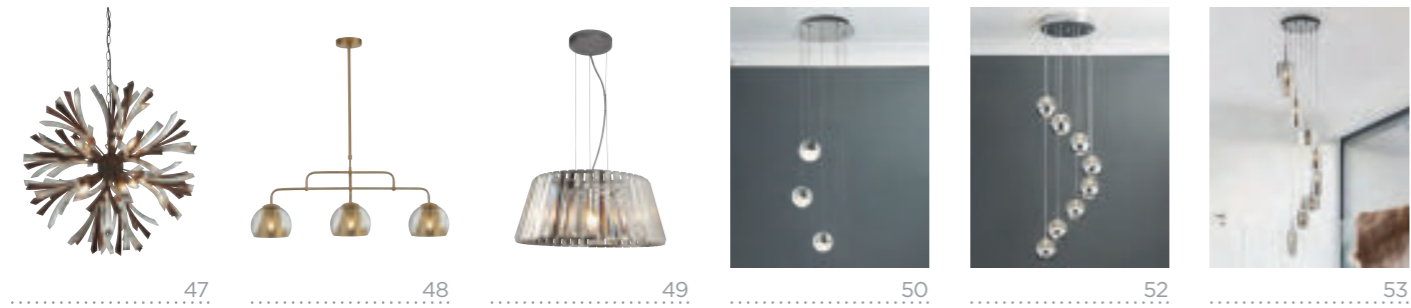

Tripod s.123

Mushroom s.134

Pagoda s.136

Venice s.137

A. 4781BK
Metal.Black/Crystal Sand/Acrylic Shade 21W
3000K H145mm D1500mm
W370mm L370mm

B. 4781GO
Metal.Gold/Crystal Sand/Acrylic Shade
21W 3000K H145mm D1500mm
W370mm L370mm