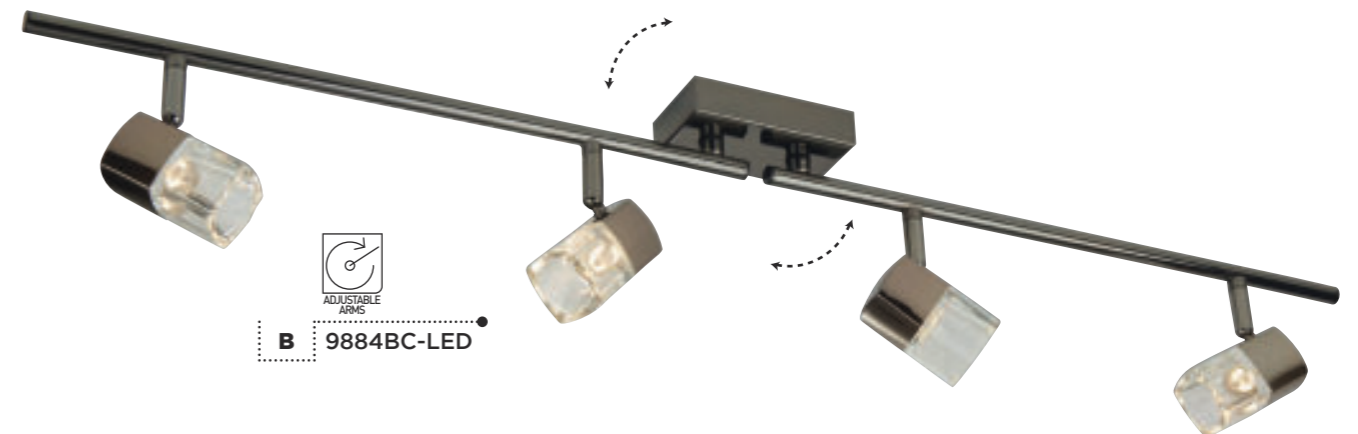

Item	Product Code	Finish	Lamp	Max Watt	Dimmable	Lumens	Colour Temp	Dimensions (cm)			Replacement Glass
								Height	Width	Length	
A	7884BC-LED	Metal. Black Chrome / Glass	LED	12W	x	1200	3000K	11	28	-	GO9881
B	9884BC-LED	Metal. Black Chrome / Glass	LED	12W	x	1200	3000K	16	-	90	GO9881