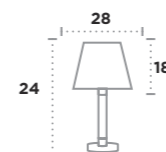

UK Product Code	7730SN
EU Product Code	EU7730SN
Body Finish	Satin Nickel / Glass
Shade Finish	Hessian
Lamp	E27 / Max Watt 1 x 60W

Siena