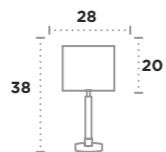

UK Product Code	7071BZ
EU Product Code	EU7071BZ
Body Finish	Bronze / Glass
Shade Finish	Oatmeal
Lamp	E27 / Max Watt 1 x 60W

Siena