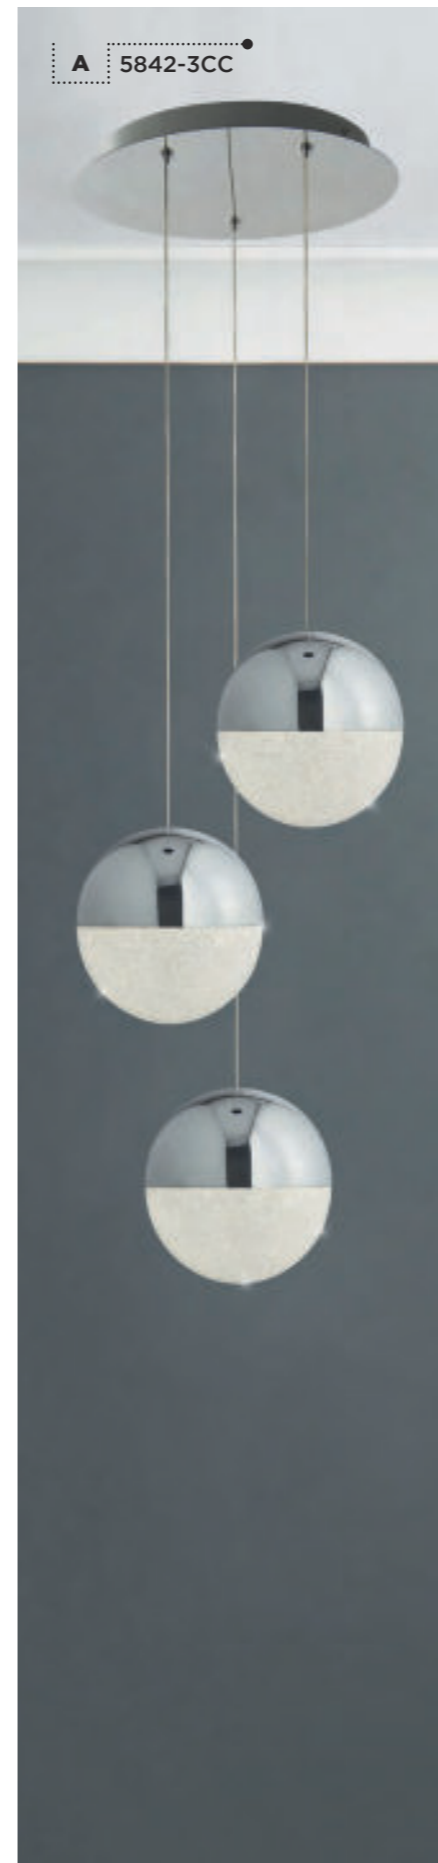

Item	Product Code	Finish	Lamp	Max Watt	Dimmable	Lumens	Colour Temp	Dimensions (cm)	
								Drop	Width
A	5881CC	Polycarbonate. Chrome / Crushed Ice / Acrylic	LED	1 x 18W	✓	950	4000K	150	25
B	5841CC	Polycarbonate. Chrome / Crushed Ice / Acrylic	LED	1 x 12W	✓	1254	4000K	150	20
C	5845-5CC	Polycarbonate. Chrome / Crushed Ice / Acrylic	LED	5 x 5W	✓	5 x 200	4000K	150	30
D	5848-8CC	Polycarbonate. Chrome / Crushed Ice / Acrylic	LED	8 x 5W	✓	8 x 200	4000K	155	35

Height Adjustable

Item	Product Code	Finish	Lamp	Max Watt	Dimmable	Lumens	Colour Temp	Dimensions (cm)		
								Drop	Width	Length
A	5842-3CC	Polycarbonate. Chrome / Crushed Ice / Acrylic	LED	3 x 12W	✓	3 x 500	4000K	150	35	-
B	5843-3CC	Polycarbonate. Chrome / Crushed Ice / Acrylic	LED	3 x 12W	✓	3 x 500	4000K	150	18	80

Height Adjustable