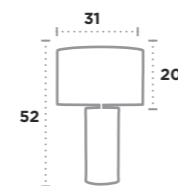

UK Product Code	7521WH
EU Product Code	EU7521WH
Body Finish	Patterned Ceramic
Shade Finish	White Fabric Shade
Lamp	E14 / Max Watt 1 x 40W
Lamp	E14 / Max Watt 1 x 25W

Crinkle