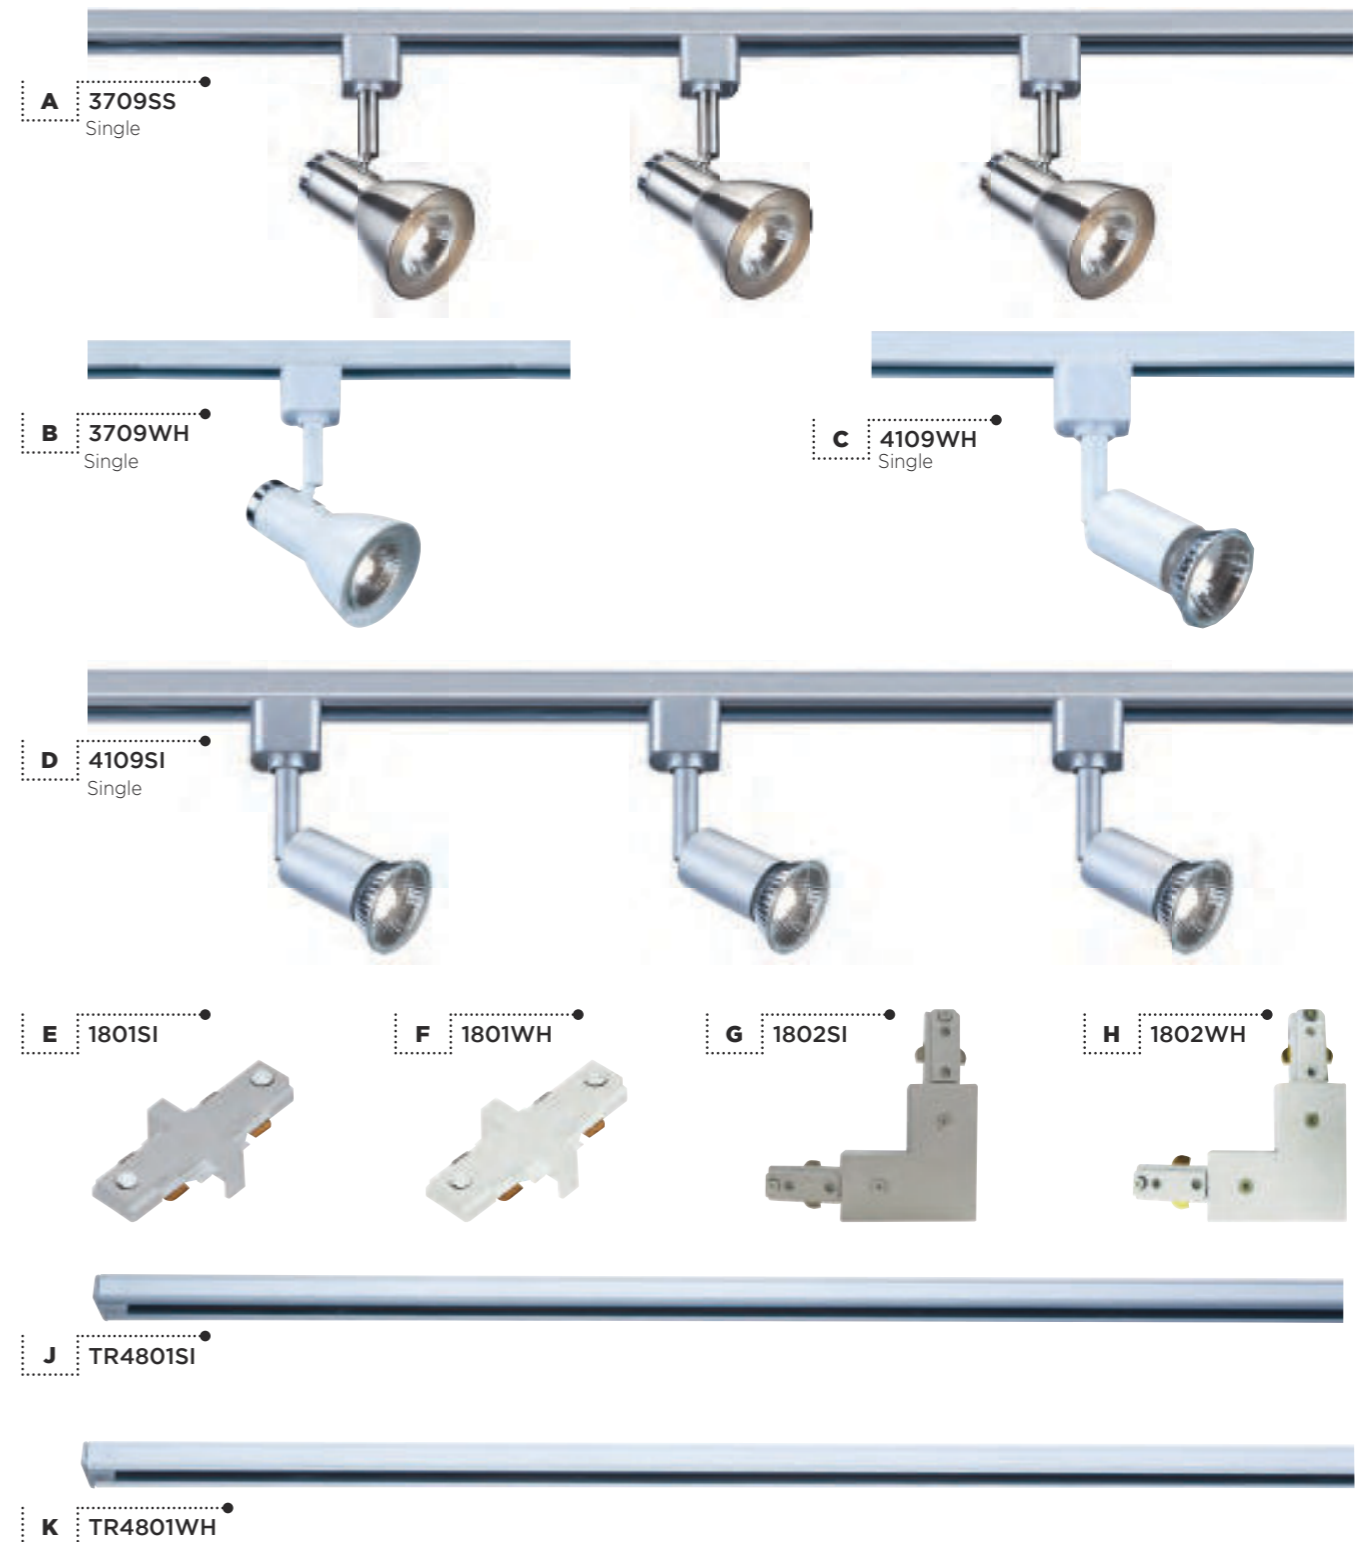

A 3709SS
Single

B 3709WH
Single

C 4109WH
Single

D 4109SI
Single

E 1801SI

F 1801WH

G 1802SI

H 1802WH

J TR4801SI

K TR4801WH

Item	Product Code	Finish	Lamp	Max Watt	Dimmable	Dimensions (cm)		
						Height	Width	Length
A	3709SS	Metal. Satin Silver / Chrome	GU10	1 x 35W	✓	14	7	-
B	3709WH	Metal. White / Chrome	GU10	1 x 35W	✓	14	7	-
C	4109WH	Metal. White	GU10	1 x 35W	✓	11	4	-
D	4109SI	Metal. Silver	GU10	1 x 35W	✓	11	4	-
E	1801SI	Metal. 2 Way Connector / Silver	-	-	-	1.7	8	-
F	1801WH	Metal. 2 Way Connector / White	-	-	-	1.7	8	-
G	1802SI	Metal. 2 Way Connector / Silver	-	-	-	1.7	11	-
H	1802WH	Metal. 2 Way Connector / White	-	-	-	1.7	11	-
J	TR4801SI	Metal. Silver / 1 Metre Track	-	-	-	1.7	3.5	100
K	TR4801WH	Metal. White / 1 Metre Track	-	-	-	1.7	3.5	100

Items A,B,C,D sold as singles only