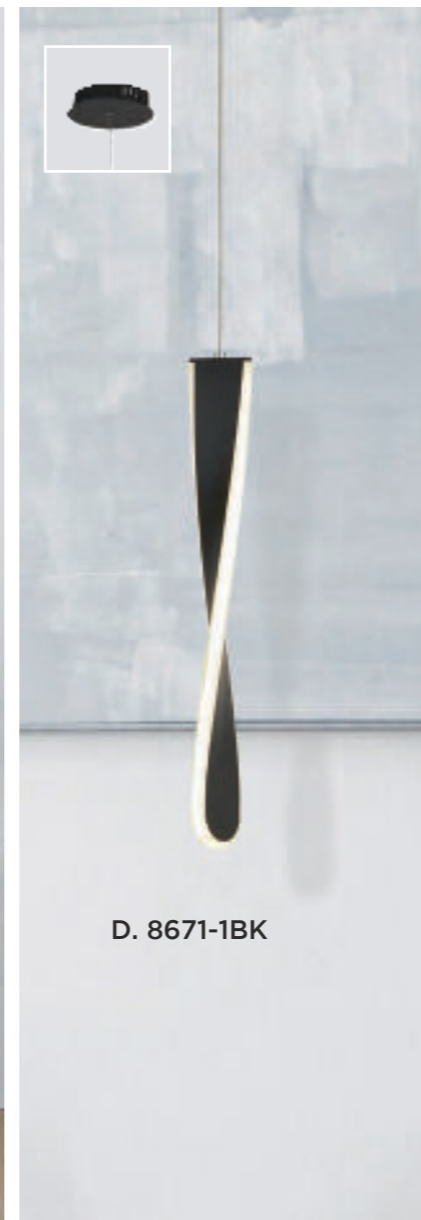

C. 8678BK. EU8678BK
Metal.Matt Black 10W 3000K
H360mm W120mm

D. 8671-1BK
Metal.Matt Black 11W 3000K
H390mm D1200mm W160mm
L160mm