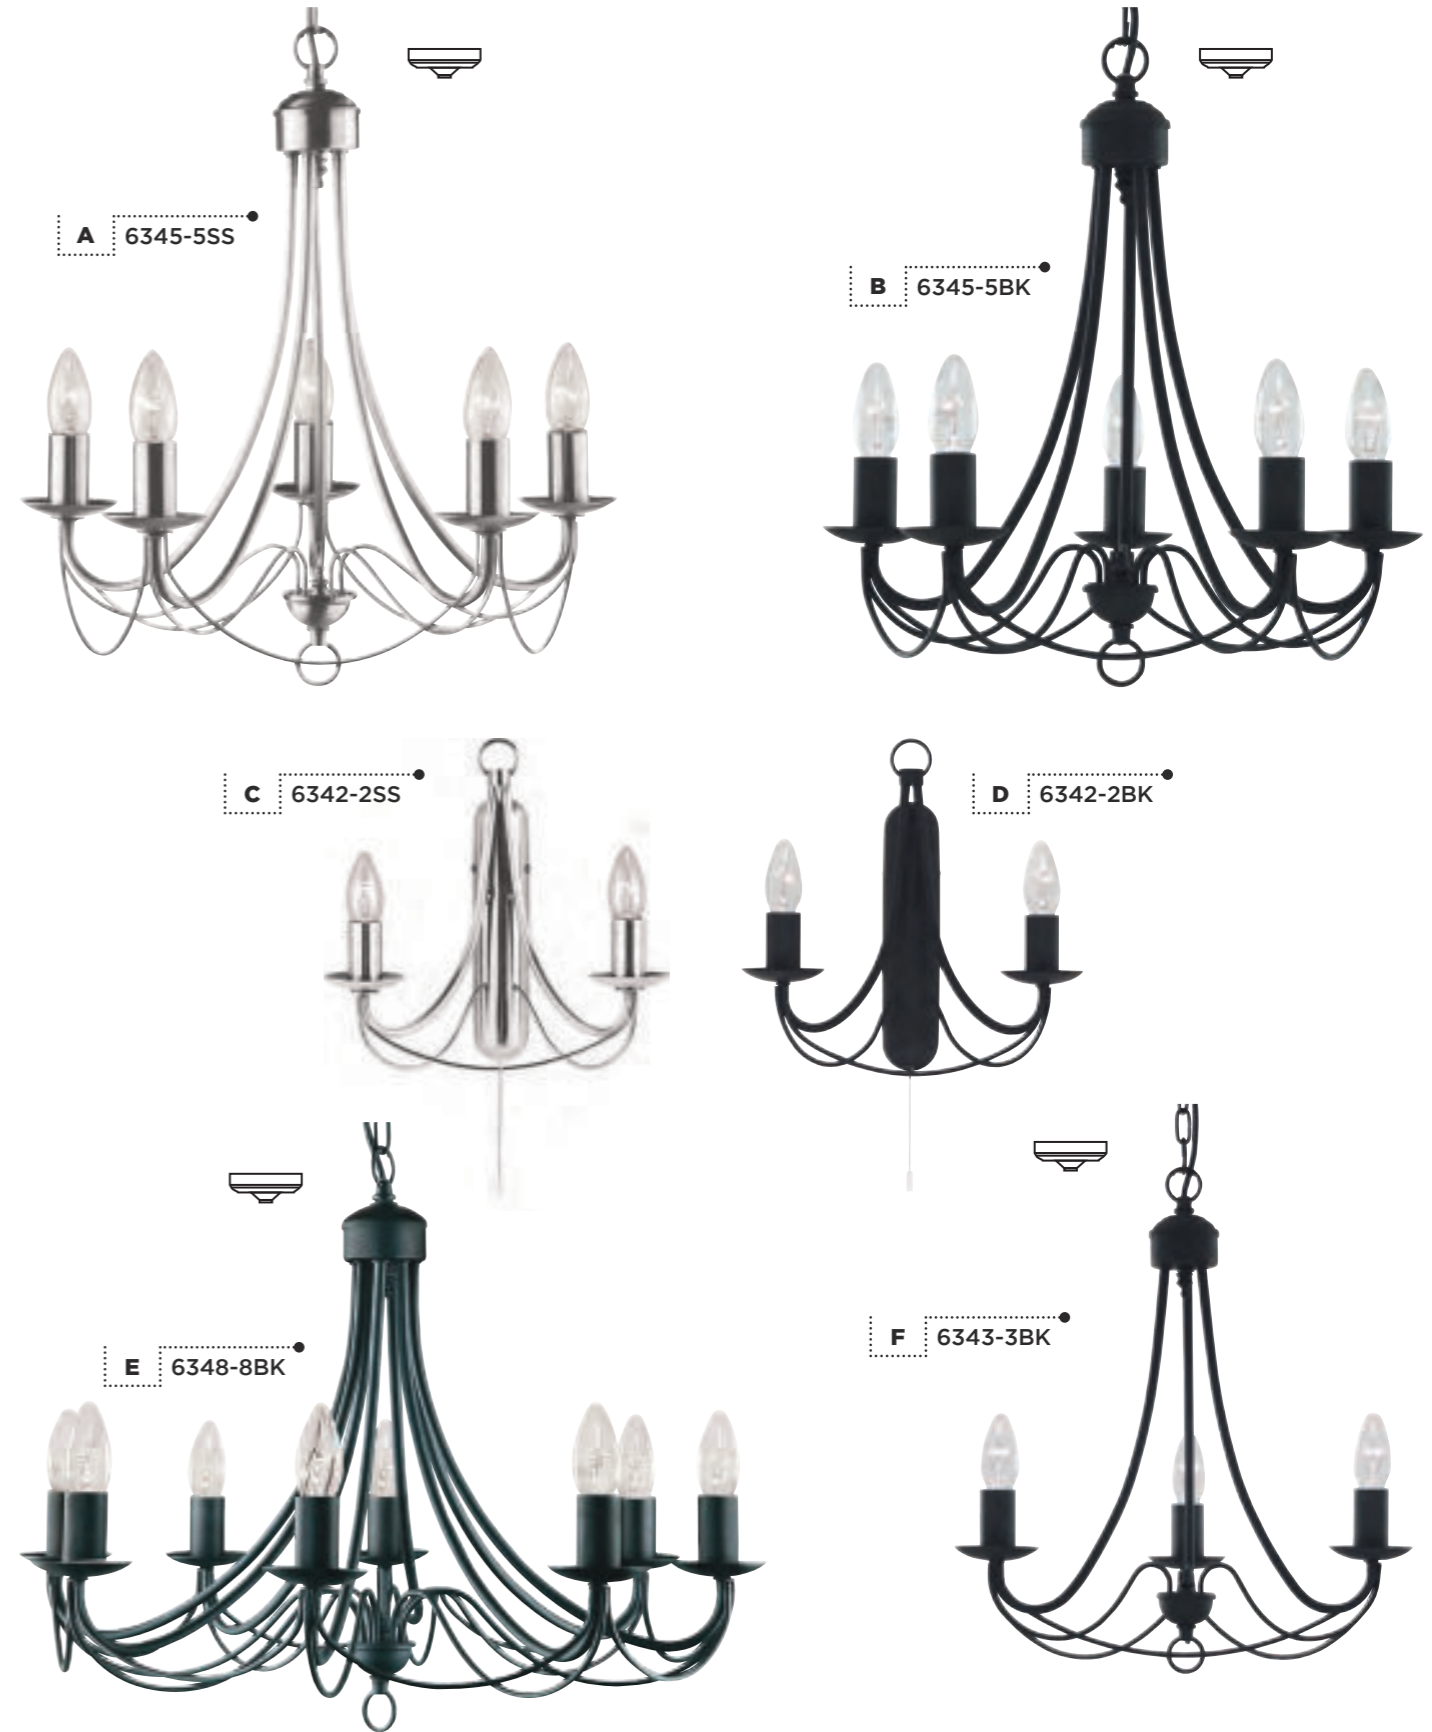

Item	Product Code	Finish	Lamp	Max Watt	Dimmable	Dimensions (cm)			
						Drop	Height	Width	Projection
A	6345-5SS	Metal. Satin Silver	E14	5 x 40W	✓	100	50	46	-
B	6345-5BK	Metal. Matt Black	E14	5 x 40W	✓	100	50	46	-
C	6342-2SS	Metal. Satin Silver	E14	2 x 40W	✓	-	31	31	14
D	6342-2BK	Metal. Matt Black	E14	2 x 40W	✓	-	31	31	14
E	6348-8BK	Metal. Matt Black	E14	8 x 40W	✓	100	50	60	-
F	6343-3BK	Metal. Matt Black	E14	3 x 40W	✓	100	50	46	-

A, B, E, F = Height Adjustable