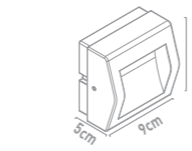

Item	Product Code	IP	Finish	Lamp	Max Watt	Dimmable	Lumens	Colour Temp
A	0661GY	IP65	Die Cast Aluminium / PC	LED	1W	x	35	4000K
B	0662GY	IP65	Die Cast Aluminium / PC	LED	3W	x	135	4000K

A 0221GY

Item	Product Code	IP	Finish	Lamp	Max Watt	Dimmable	Lumens	Colour Temp
A	0221GY	IP54	Die Cast Aluminium / Glass	LED	4W	x	100	4000K
B	8732GY	IP65	Polycarbonate	LED	1.7W	x	65	4000K