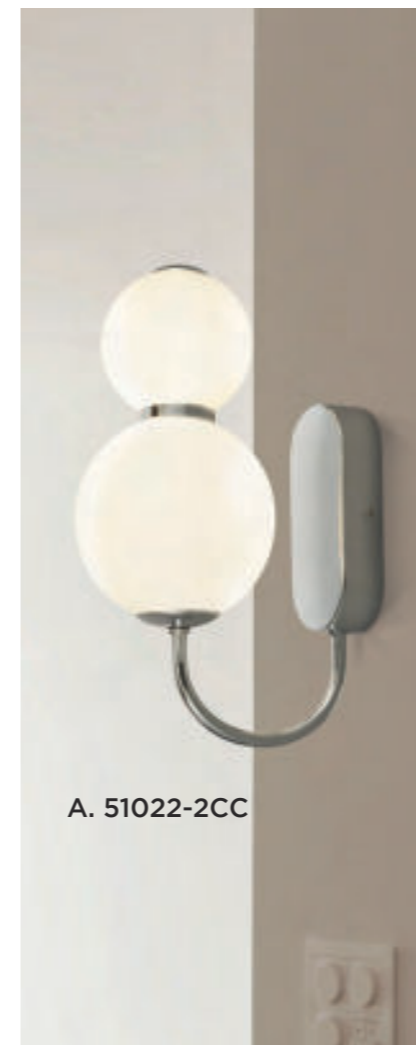

A. 51022-2CC
Metal.Chrome/Opal Glass Shades
11W 3000K H280mm W120mm
P180mm

B. 51022-3CC
Metal.Chrome/Opal Glass Shades
18W 3000K H445mm D1480mm
W200mm L200mm

C. 51021-2CC. EU51021-2CC
Metal.Chrome/Opal Glass Shades
15W 3000K H340mm W200mm
L200mm

D. 51021-3CC. EU51021-3CC
Metal.Chrome/Opal Glass Shades
20W 3000K H1510mm W250mm
L250mm