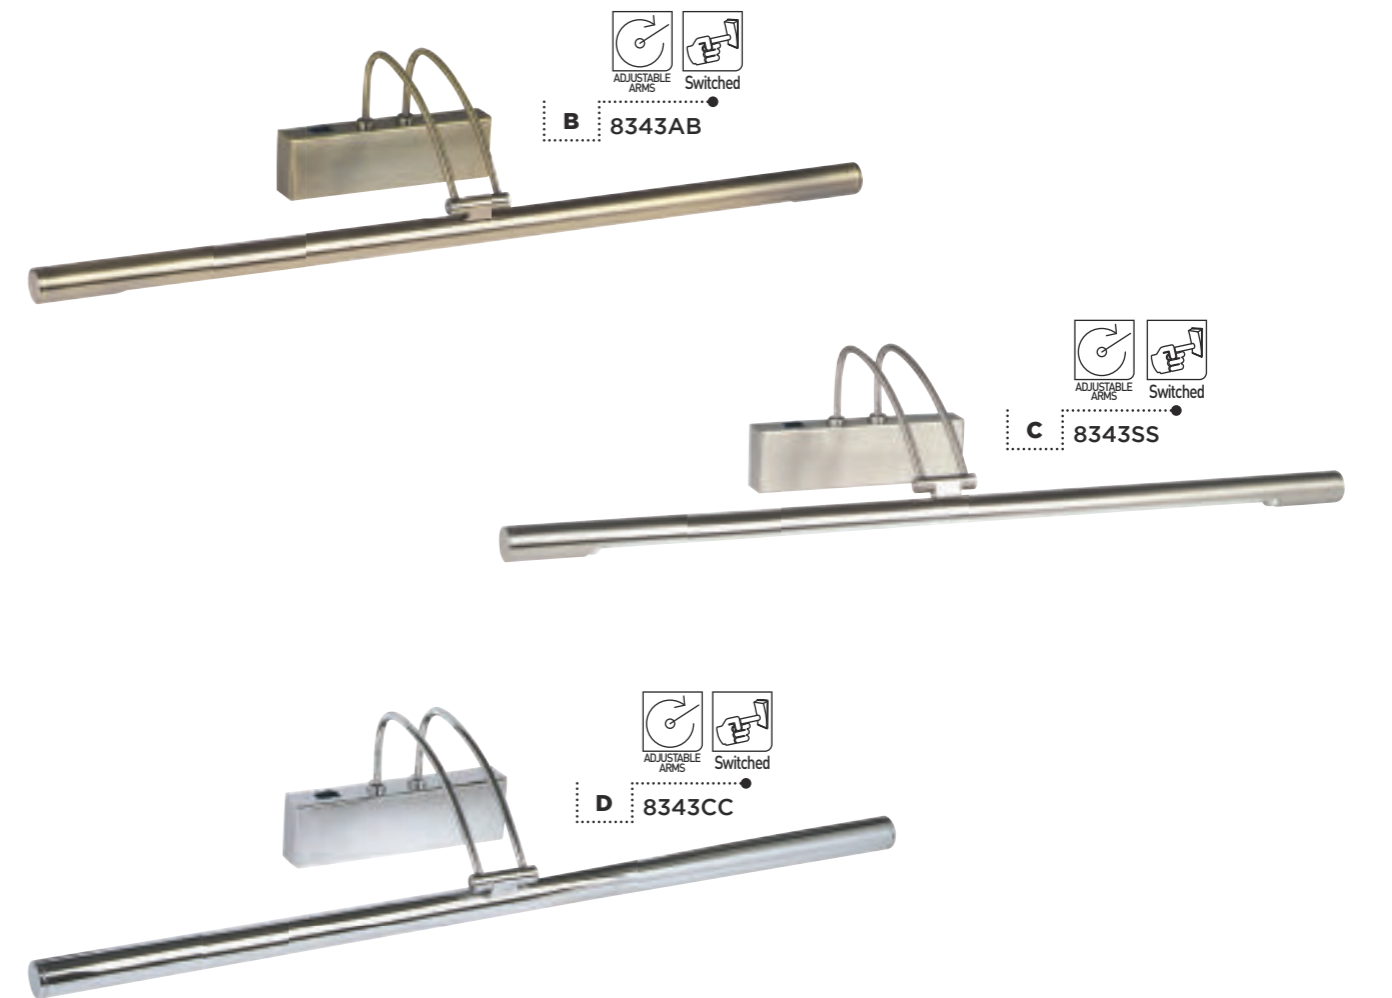

LED Picture Lights

Item	Product Code	Finish	Lamp	Max Watt	Dimmable	Lumens	Colour Temp	Dimensions (cm)		
								Height	Length	Projection
A	8343PB	Metal. Polished Brass	LED	13W	x	600	3000K	12	68	20
B	8343AB	Metal. Antique Brass	LED	13W	x	600	3000K	12	68	20
C	8343SS	Metal. Satin Silver	LED	13W	x	600	3000K	12	68	20
D	8343CC	Metal. Chrome	LED	13W	x	600	3000K	12	68	20