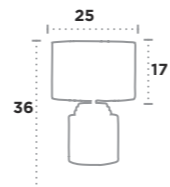

UK Product Code	9260GY
EU Product Code	EU9260GY
Body Finish	Grey Cement
Shade Finish	Grey Fabric Shade
Lamp	E14 / Max Watt 1 x 60W

Calven