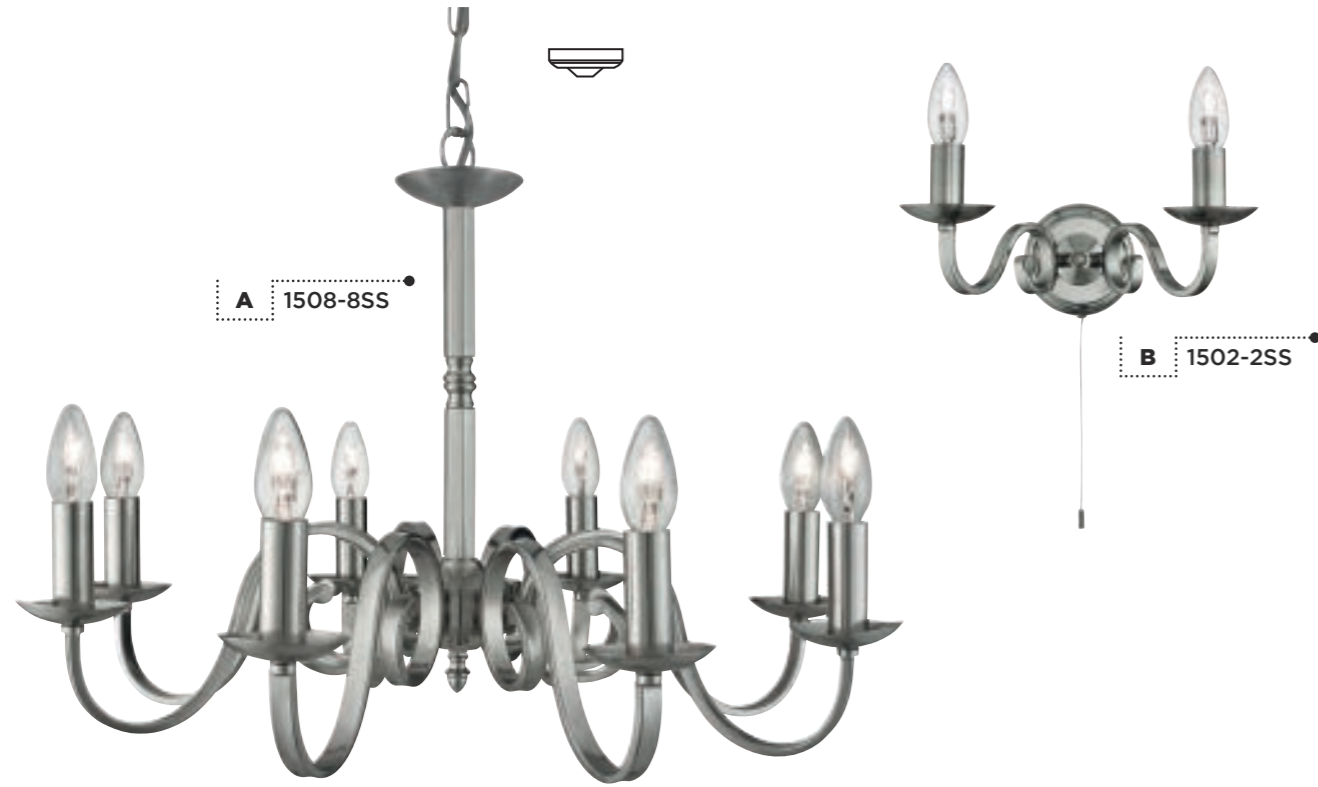

Item	Product Code	Finish	Lamp	Max Watt	Dimmable	Dimensions (cm)			
						Drop	Height	Width	Projection
A	1508-8SS	Metal. Satin Silver	E14	8 x 40W	✓	94	38	65	-
B	1502-2SS	Metal. Satin Silver	E14	2 x 40W	✓	-	16	30	19
C	1505-5SS	Metal. Satin Silver	E14	5 x 40W	✓	94	38	52	-

A, C = Height Adjustable