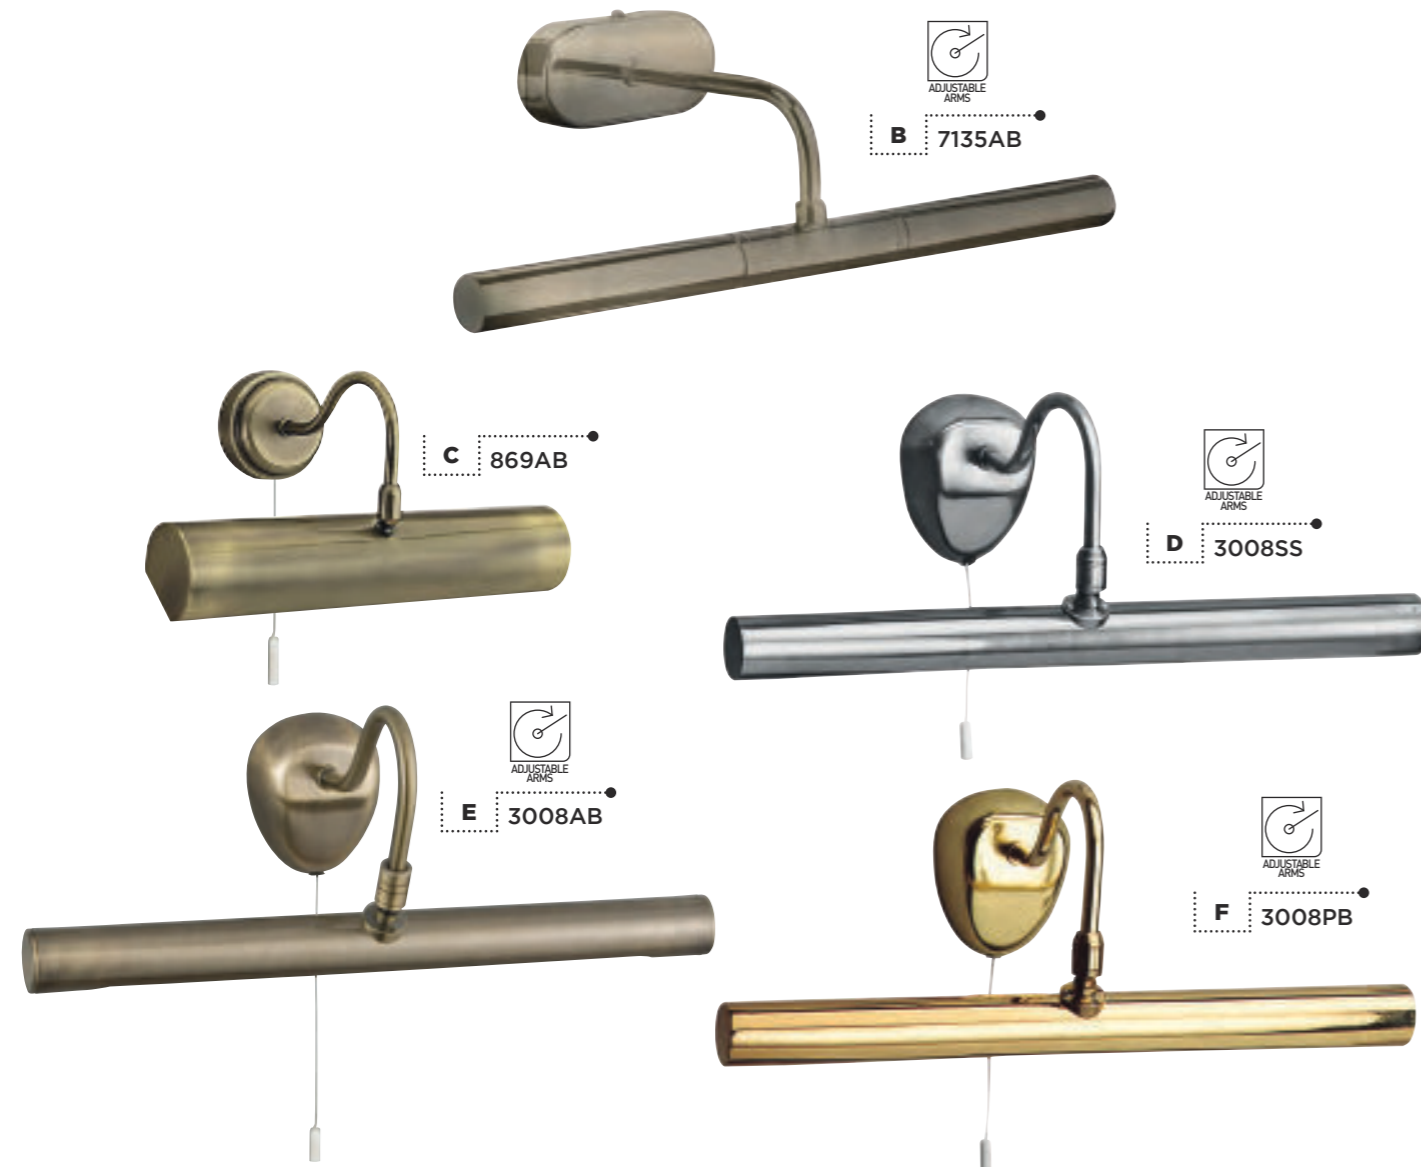

Picture Lights

Item	Product Code	Finish	Lamp	Max Watt	Dimmable	Dimensions (cm)		
						Height	Length	Projection
A	7135CC	Metal. Chrome	G9	2 x 33W	✓	16	35	16
B	7135AB	Metal. Antique Brass	G9	2 x 33W	✓	16	35	16
C	869AB	Metal. Antique Brass	Striplight 221mm	1 x 30W	✓	16	30	19
D	3008SS	Metal. Satin Silver	Pygmy / E14	2 x 25W	✓	13	36	15
E	3008AB	Metal. Antique Brass	Pygmy / E14	2 x 25W	✓	13	36	15
F	3008PB	Metal. Polished Brass	Pygmy / E14	2 x 25W	✓	13	36	15