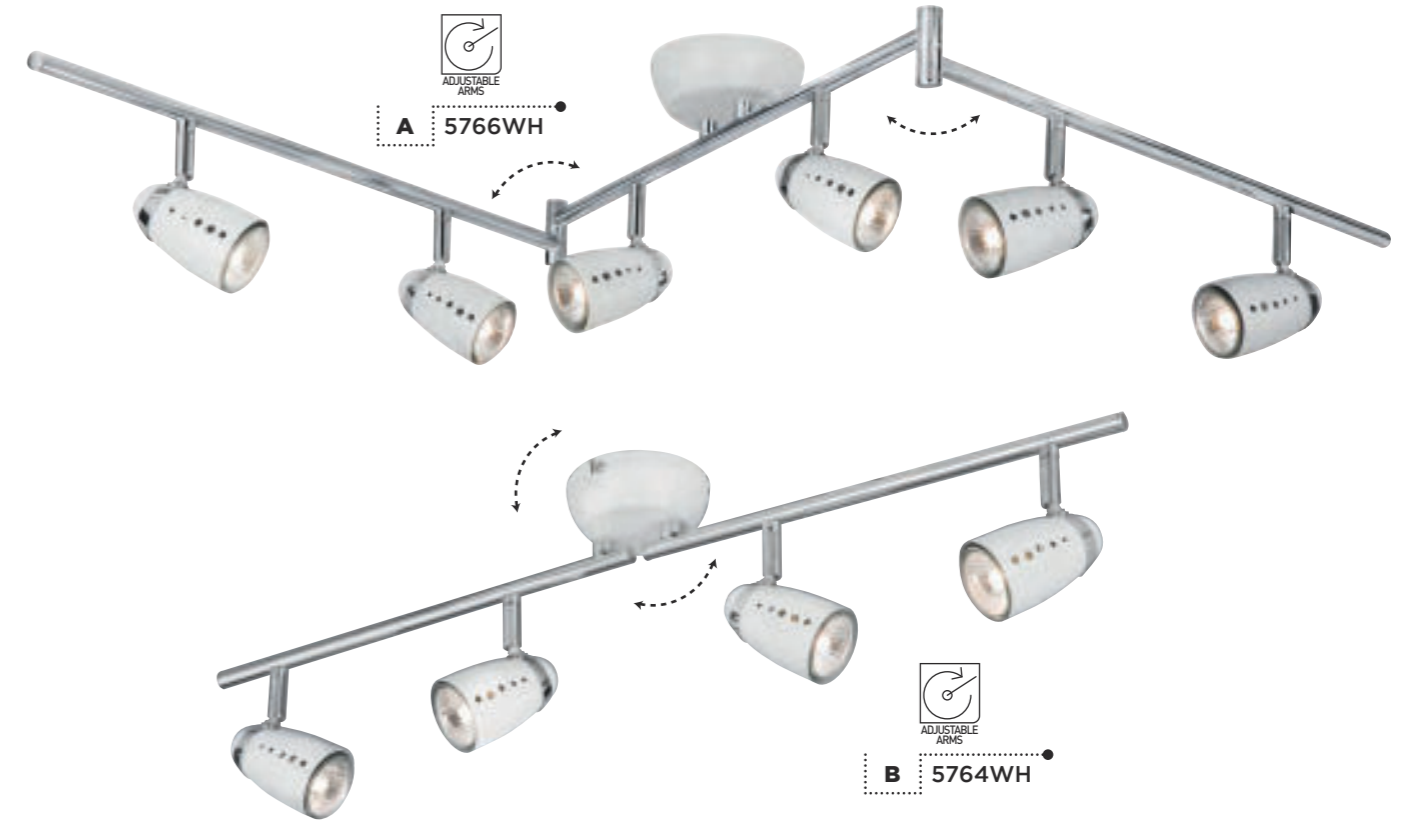

Item	Product Code	Finish	Lamp	Max Watt	Dimmable	Dimensions (cm)		
						Height	Width	Length
A	5766WH	Metal. White / Chrome	GU10	6 x 35W	✓	21	10	191
B	5764WH	Metal. White / Chrome	GU10	4 x 35W	✓	17	10	72
C	6984SS	Metal. Satin Silver	GU10	4 x 35W	✓	12	19	90
D	693SS	Metal. Satin Silver	GU10	3 x 35W	✓	13	26	-