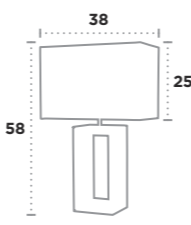

UK Product Code	1610
EU Product Code	EU1610
Body Finish	Chrome / Mirror
Shade Finish	White Faux Silk Shade
Lamp	E27 / Max Watt 1 x 60W

Club