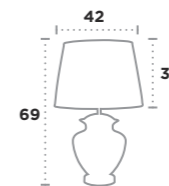

Elina

UK Product Code	8531AM
EU Product Code	EU8531AM
Body Finish	Chrome / Optic Amber Glass
Shade Finish	Brown Pleated Shade
Lamp	E27 / Max Watt 1 x 60W