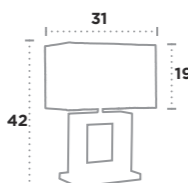

UK Product Code	9000
EU Product Code	EU9000
Body Finish	Nut Brown Wood
Shade Finish	Beige Lined Shade
Lamp	E27 / Max Watt 1 x 60W

Isla