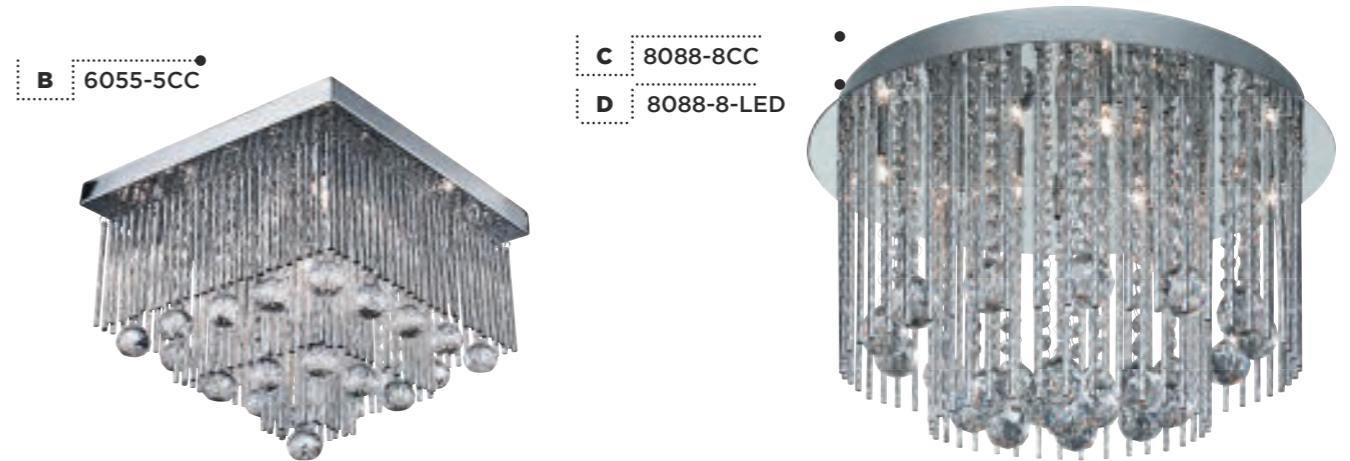

Item	Product Code	Finish	Lamp	Max Watt	Dimmable	Lumens	Colour Temp	Dimensions (cm)			
								Drop	Height	Width	Length
A	8857CC	Metal. Chrome / Glass Sand / Acrylic	LED	15W	✓	1200	4000K	115	24	12	65
B	4048-8CC	Metal. Chrome / Crystal Glass	G9	8 x 33W	✓	-	-	150	28	41	-

Height Adjustable

Item	Product Code	Finish	Lamp	Max Watt	Dimmable	Dimensions (cm)	
						Height	Width
A	9198-8CC	Metal. Chrome/ Crystal Glass	G9	8 x 33W	x	31	55
B	6055-5CC	Metal. Chrome/ Crystal Glass	G9	5 x 33W	✓	27	30
C	8088-8CC	Metal. Chrome/ Crystal Glass	G4	8 x 14W	x	29	45
C	8088-8-LED	Metal. Chrome/ Crystal Glass	G4	8 x 14W	x	29	45