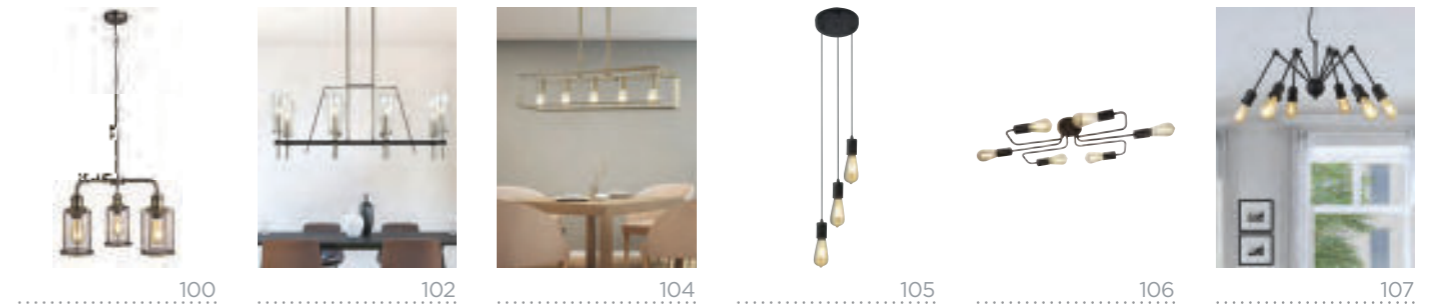

Tripod s.123

Mushroom s.134

Pagoda s.136

Venice s.137

A. 4781BK
Metal.Black/Crystal Sand/Acrylic Shade 21W
3000K H145mm D1500mm
W370mm L370mm

B. 4781GO
Metal.Gold/Crystal Sand/Acrylic Shade
21W 3000K H145mm D1500mm
W370mm L370mm