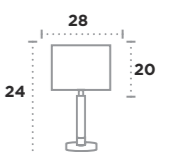

UK Product Code	7070BZ
EU Product Code	EU7070BZ
Body Finish	Bronze / Glass
Shade Finish	Oatmeal
Lamp	E27 / Max Watt 1 x 60W