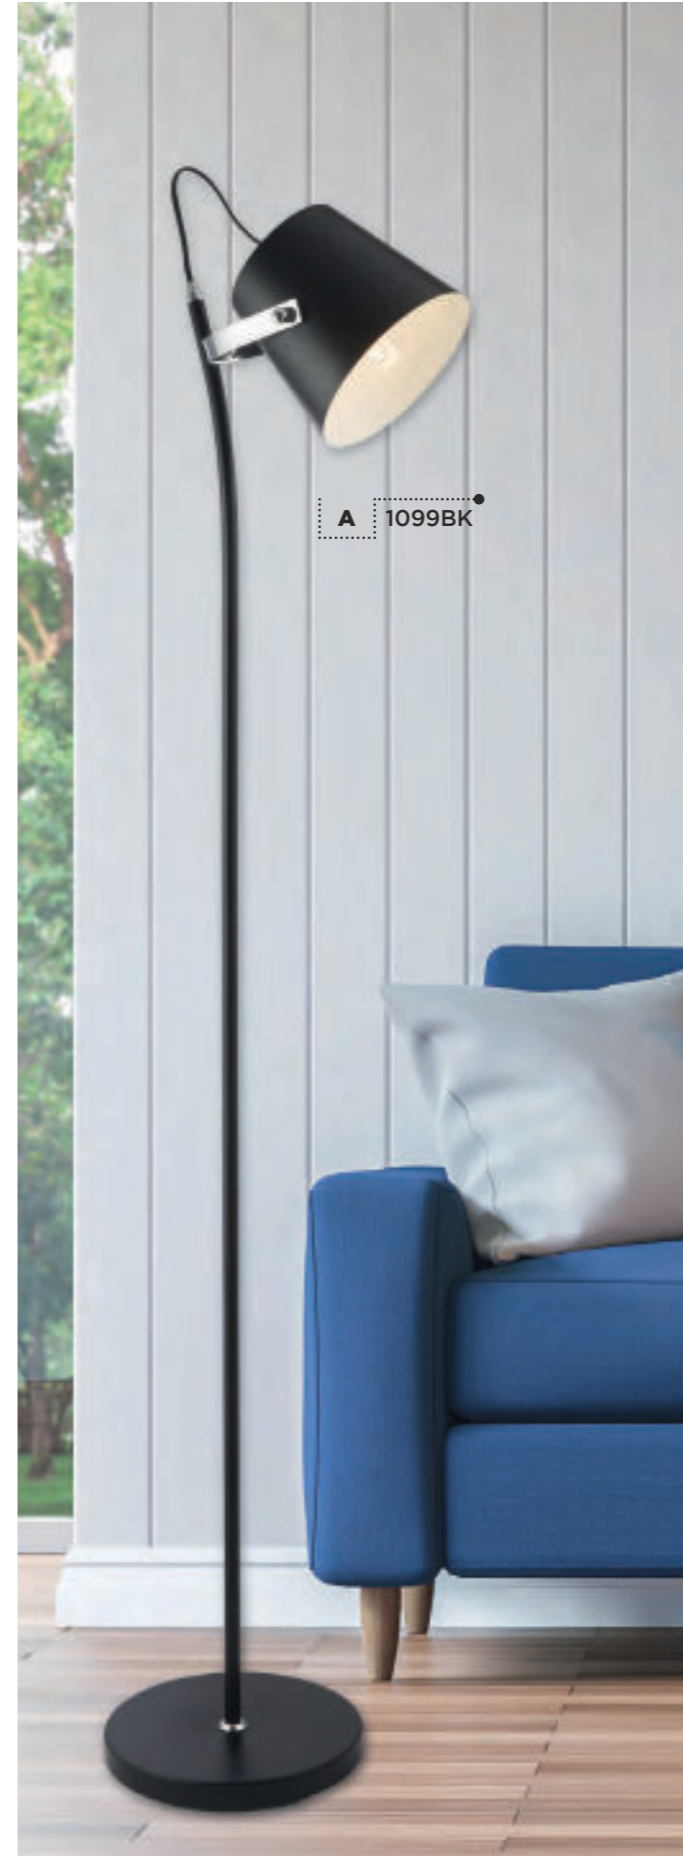

Item	Product Code	EU Product Code	Finish	Lamp	Max Watt	Dimmable	Dimensions (cm)
							Height
A	1099BK	EU1099BK	Matt Black / Chrome / White Interior	E27	1 x 60W	x	145
B	1099WH	EU1099WH	Shiny White / Chrome / White Interior	E27	1 x 60W	x	145