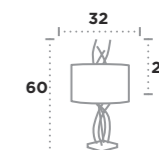

UK Product Code	2314SS
EU Product Code	EU2314SS
Body Finish	Metal / Satin Silver
Shade Finish	White
Lamp	E27 / Max Watt 1 x 60W