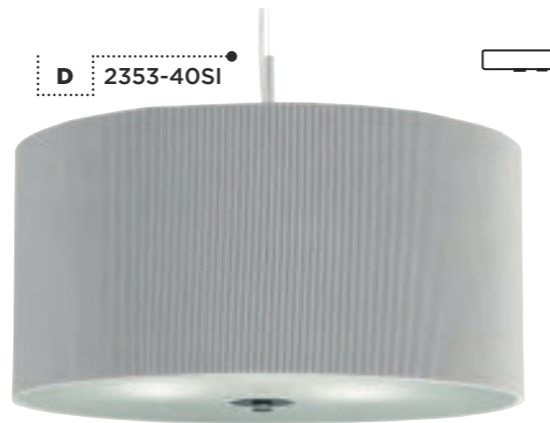

Item	Product Code	Finish	Lamp	Max Watt	Dimmable	Dimensions (cm)				Replacement Glass
						Drop	Height	Width	Proj	
A	2356-60CR	Chrome / Fabric Shade / Glass Diffuser	E27	3 x 40W	✓	108	34	60	-	GO2356-60
B	2356-60SI	Chrome / Fabric Shade / Glass Diffuser	E27	3 x 40W	✓	108	34	60	-	GO2356-60
C	3462-2SI	Chrome / Fabric Shade / Glass Diffuser	E14	2 x 40W	✓	-	16	30	18	GO3462-2
D	2353-40SI	Chrome / Fabric Shade / Glass Diffuser	E27	3 x 40W	✓	108	29	40	-	GO2353-40
E	3462-2CR	Chrome / Fabric Shade / Glass Diffuser	E14	2 x 40W	✓	-	16	30	18	GO3462-2
F	2353-40CR	Chrome / Fabric Shade / Glass Diffuser	E27	3 x 40W	✓	108	29	40	-	GO2353-40

A, B, D, F = Height Adjustable