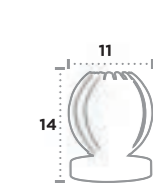

UK Product Code	1811SM
EU Product Code	EU1811SM
Body Finish	Chrome / Smoked / Acrylic
Shade Finish	Acrylic Shade
Lamp	G9 / Max Watt 1 x 33W