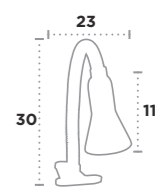

UK Product Code	4122WH
EU Product Code	EU4122WH
Body Finish	White
Shade Finish	Shiny White
Lamp	E14 / Max Watt 1 x 40W