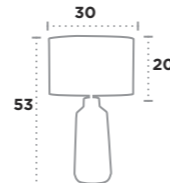

UK Product Code	4091SI
EU Product Code	EU4091SI
Body Finish	Silver Ceramic
Shade Finish	Silver Faux Silk Shade
Lamp	E14 / Max Watt 1 x 60W

5141AB