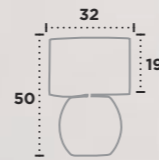

Zenna

UK Product Code	5027SI
EU Product Code	EU5027SI
Body Finish	Silver Ceramic
Shade Finish	Silver Faux Silk Shade
Lamp	E14 / Max Watt 1 x 40W