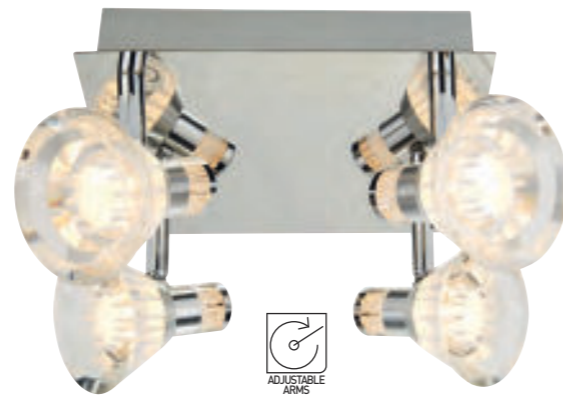

Item	Product Code	IP	Finish	Lamp	Max Watt	Dimmable	Lumens	Colour Temp	Dimensions (cm)			Replacement Glass
									Height	Width	Proj	
A	8785-5CC	IP44	Metal. Chrome / Glass	G9	5 x 18W	✓	-	-	17	46	-	-
B	8783-3CC	IP44	Metal. Chrome / Glass	G9	3 x 18W	✓	-	-	17	43	-	-
C	8782-2CC	IP44	Metal. Chrome / Glass	G9	2 x 18W	✓	-	-	18	30	16	-
D	6363CC	IP44	Metal. Chrome / Acrylic	LED	15W	✓	1050	3000K	13	22	14	GO6361
E	7474CC	IP44	Metal. Chrome / Acrylic	LED	20W	✓	1400	3000K	13	20	15	GO6361

Item	Product Code	IP	Finish	Lamp	Max Watt	Dimmable	Lumens	Colour Temp	Dimensions (cm)			Replacement Glass
									Height	Width	Proj	
A	2375-5CC	IP44	Chrome / Acrylic	LED	15W	✓	900	3000K	18	22	-	GO2375
B	2371-1CC	IP44	Chrome / Acrylic	LED	3W	x	180	3000K	18	10	19	GO2375
C	2653-3CC-LED	IP44	Chrome / Frosted Glass	G9	3 x 2.5W	x	600	3000K	14	24	-	GO2653-3
D	2373-3CC	IP44	Chrome / Acrylic	LED	9W	x	540	3000K	18	20	-	GO2375