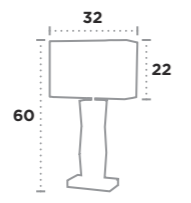

UK Product Code	5110BK
EU Product Code	EU5110BK
Body Finish	Mirror Glass
Shade Finish	Black Oblong Matt Fabric Shade
Lamp	E27 / Max Watt 1 x 60W

Bravo