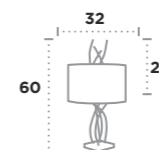

UK Product Code	2314AB
EU Product Code	EU2314AB
Body Finish	Metal / Soft Antique Brass
Shade Finish	Black / Gold Interior
Lamp	E27 / Max Watt 1 x 60W

Flame