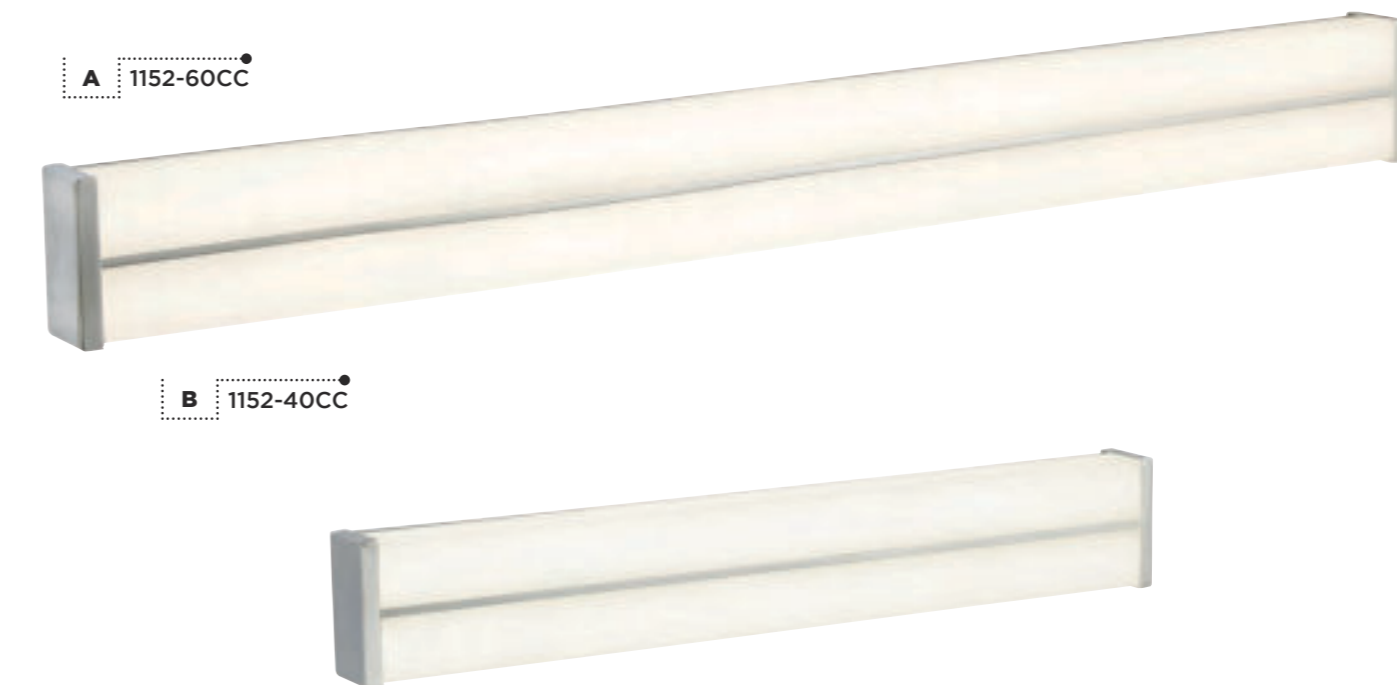

Item	Product Code	IP	Finish	Lamp	Max Watt	Dimmable	Lumens	Colour Temp	Dimensions (cm)		
									Height	Length	Projection
A	1152-60CC	IP44	Metal. Chrome / Polycarbonate	LED	18W	x	1200	3000K	7	60	8
B	1152-40CC	IP44	Metal. Chrome / Polycarbonate	LED	10W	x	650	3000K	7	40	8