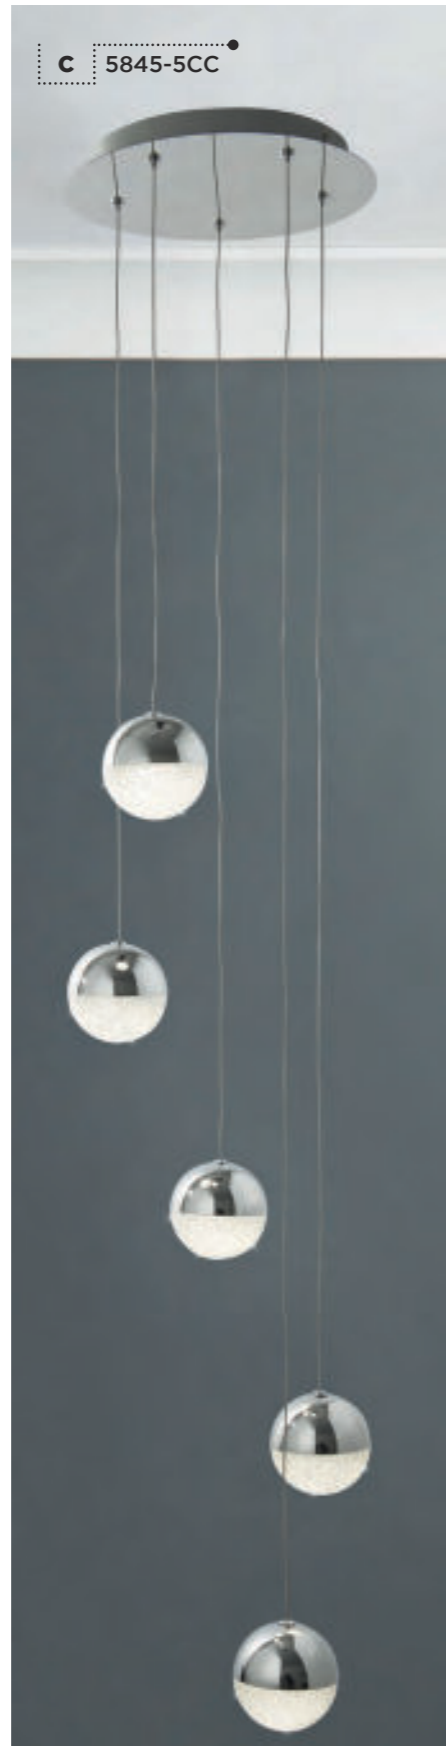

Item	Product Code	Finish	Lamp	Max Watt	Dimmable	Lumens	Colour Temp	Dimensions (cm)	
								Drop	Width
A	5881CC	Polycarbonate. Chrome / Crushed Ice / Acrylic	LED	1 x 18W	✓	950	4000K	150	25
B	5841CC	Polycarbonate. Chrome / Crushed Ice / Acrylic	LED	1 x 12W	✓	1254	4000K	150	20
C	5845-5CC	Polycarbonate. Chrome / Crushed Ice / Acrylic	LED	5 x 5W	✓	5 x 200	4000K	150	30
D	5848-8CC	Polycarbonate. Chrome / Crushed Ice / Acrylic	LED	8 x 5W	✓	8 x 200	4000K	155	35

Height Adjustable

Item	Product Code	Finish	Lamp	Max Watt	Dimmable	Lumens	Colour Temp	Dimensions (cm)		
								Drop	Width	Length
A	5842-3CC	Polycarbonate. Chrome / Crushed Ice / Acrylic	LED	3 x 12W	✓	3 x 500	4000K	150	35	-
B	5843-3CC	Polycarbonate. Chrome / Crushed Ice / Acrylic	LED	3 x 12W	✓	3 x 500	4000K	150	18	80

Height Adjustable