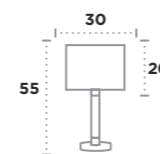

Bow

UK Product Code	1108SS
EU Product Code	EU1108SS
Body Finish	Metal. Satin Silver / Chrome
Lamp	LED / Max Watt 1 x 5W