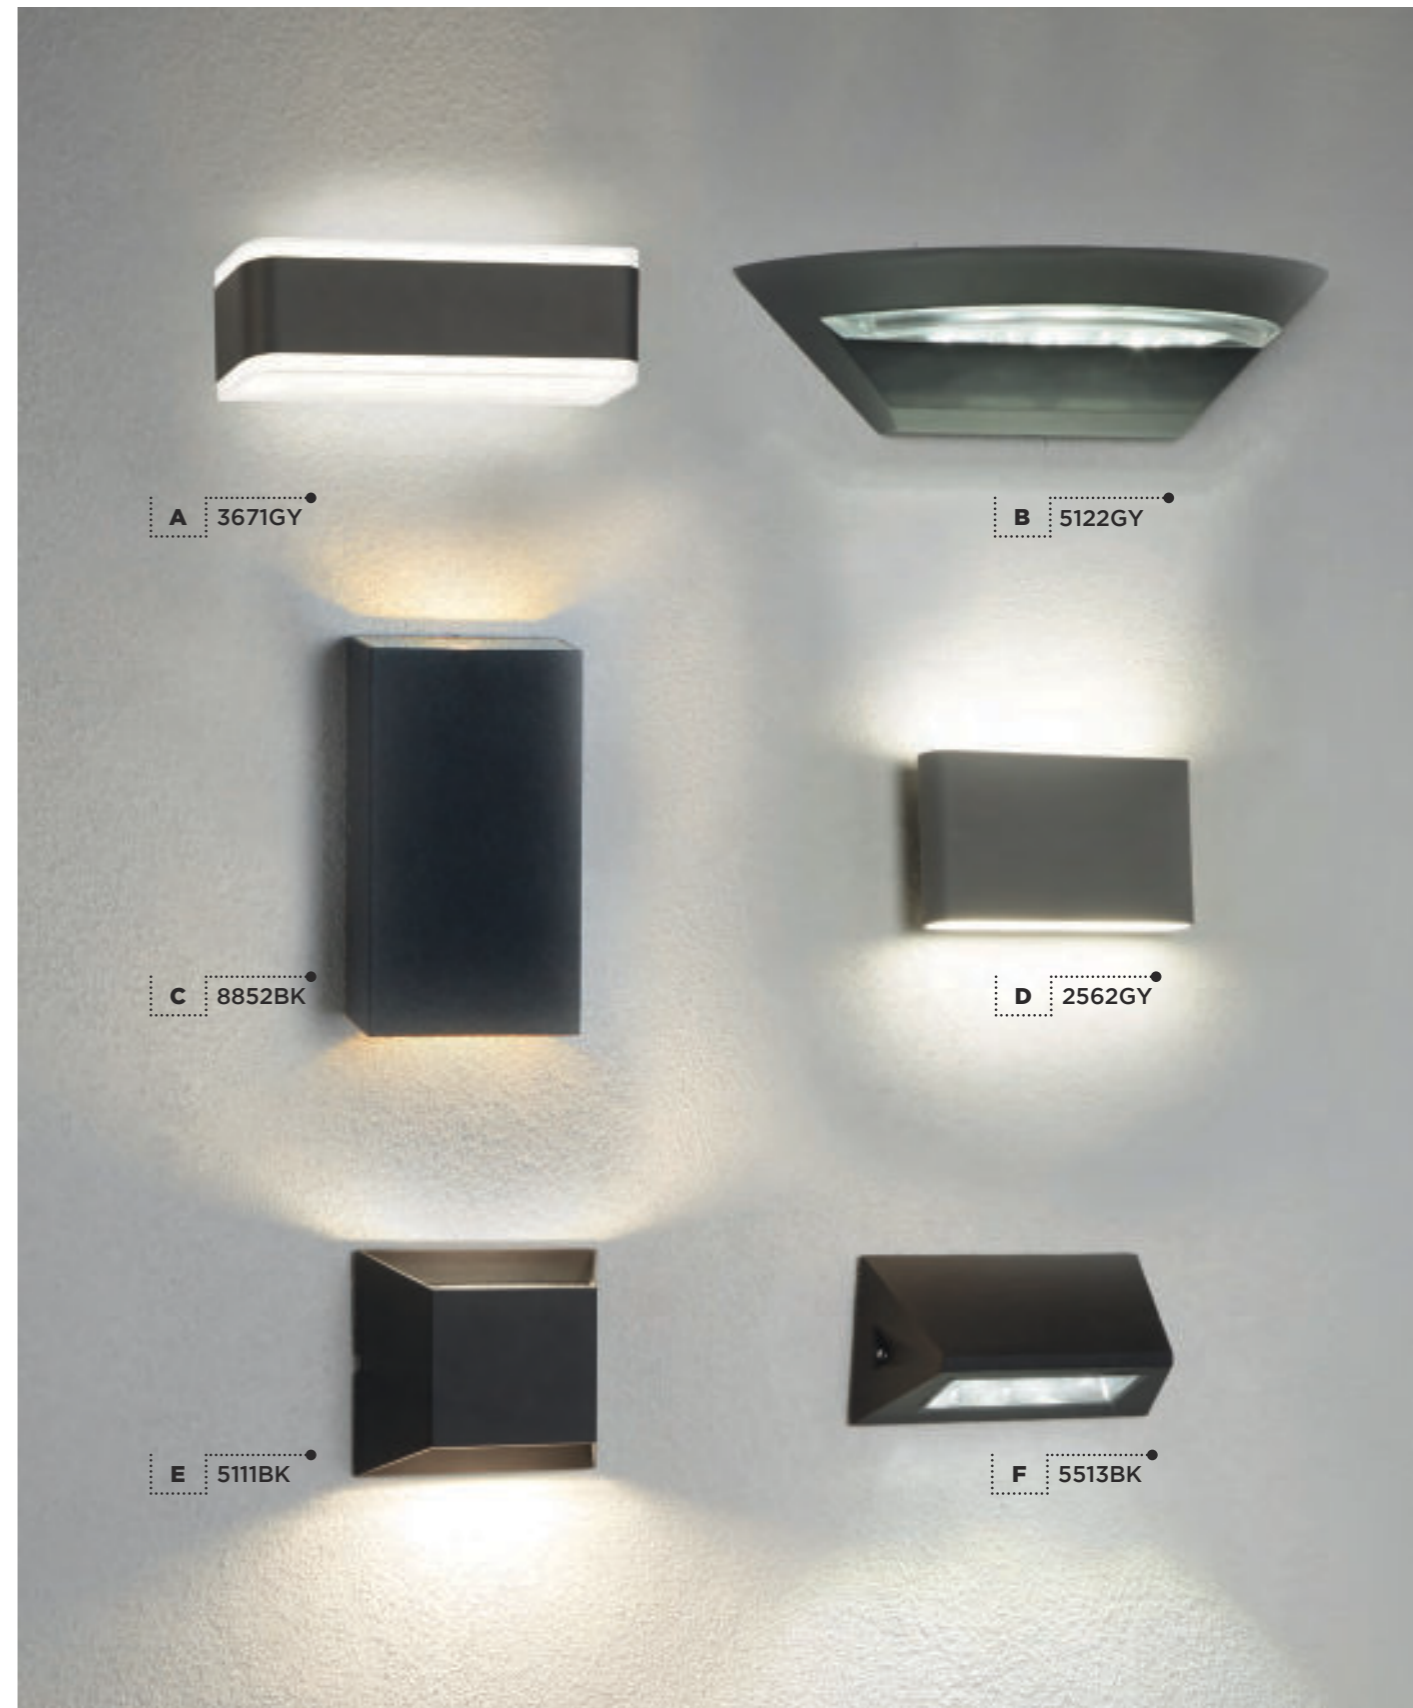

Item	Product Code	IP	Finish	Lamp	Max Watt	Dimmable	Lumens	Colour Temp	Dimensions (cm)		
									Height	Width	Projection
A	3671GY	IP44	Die Cast Aluminium / Polycarbonate	LED	7.4W	x	1000	3000K	7	22	8
B	5122GY	IP44	Die Cast Aluminium	LED	6W	x	450	4000K	7	25	12
C	8852BK	IP44	Die Cast Aluminium / Glass	LED	6W	x	300	4000K	16	9	6
D	2562GY	IP44	Die Cast Aluminium / Polycarbonate	LED	10W	x	900	4000K	9	17	4
E	5111BK	IP65	Die Cast Aluminium / Glass	LED	12W	x	1200	4000K	13	15	6
F	5513BK	IP44	Aluminium / Glass	LED	10W	x	320	6500K	11	21	7