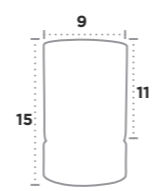

UK Product Code	9791CC
EU Product Code	EU9791CC
Body Finish	Chrome Finish
Shade Finish	Glass
Lamp	G9 / Max Watt 1 x 33W Replacement Glass G09791

Desk Partners