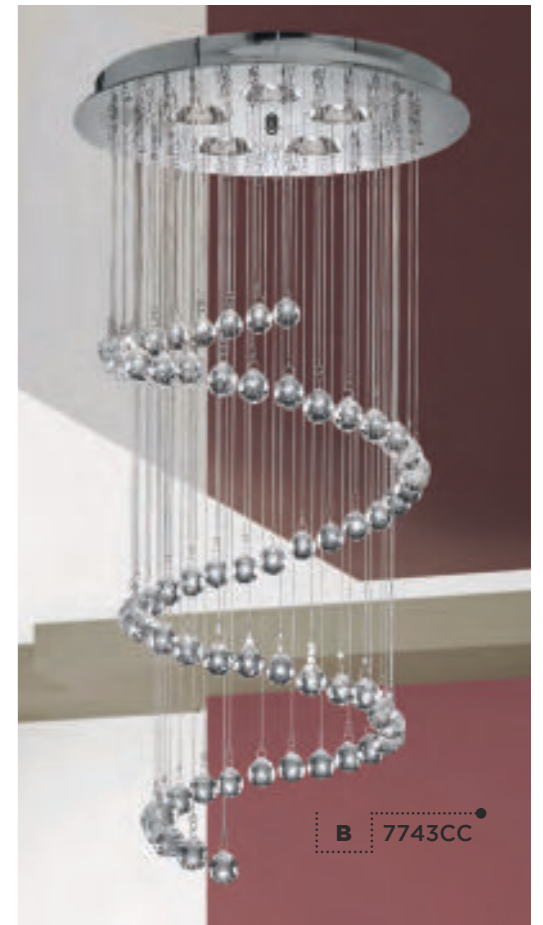

Height Adjustable

Item	Product Code	Finish	Lamp	Max Watt	Dimmable	Lumens	Colour Temp	Dimensions (cm)		
								Drop	Height	Width
A	7358-8CC	Metal. Chrome / Glass	LED	8 x 6W	✓	8 x 190	2400K	107	107	32
B	7355-5CC	Metal. Chrome / Glass	LED	5 x 6W	✓	5 x 190	4000K	102	102	26

Item	Product Code	Finish	Lamp	Max Watt	Dimmable	Dimensions (cm)	
						Height	Width
A	1939-9CC	Metal. Chrome / Glass	G4	9 x 7W	x	185	40
B	1936-6CC	Metal. Chrome / Glass	G4	6 x 7W	x	135	35

Item	Product Code	Finish	Lamp	Max Watt	Dimmable	Dimensions (cm)		Replacement Glass
						Height	Width	
A	888-20	Metal. Chrome / Glass	G4	20 x 7W	x	180	48	GO885-5
B	888-8	Metal. Chrome / Glass	G4	8 x 7W	x	125	24	GO885-5

Item	Product Code	Finish	Lamp	Max Watt	Dimmable	Dimensions (cm)	
						Height	Width
A	5742CC	Metal. Chrome / Crystal	GU10	5 x 35W	✓	180	30
B	7743CC	Metal. Chrome / Crystal	G9	5 x 33W	✓	80	39
C	8843CC	Metal. Chrome / Crystal	G9	5 x 33W	✓	80	39