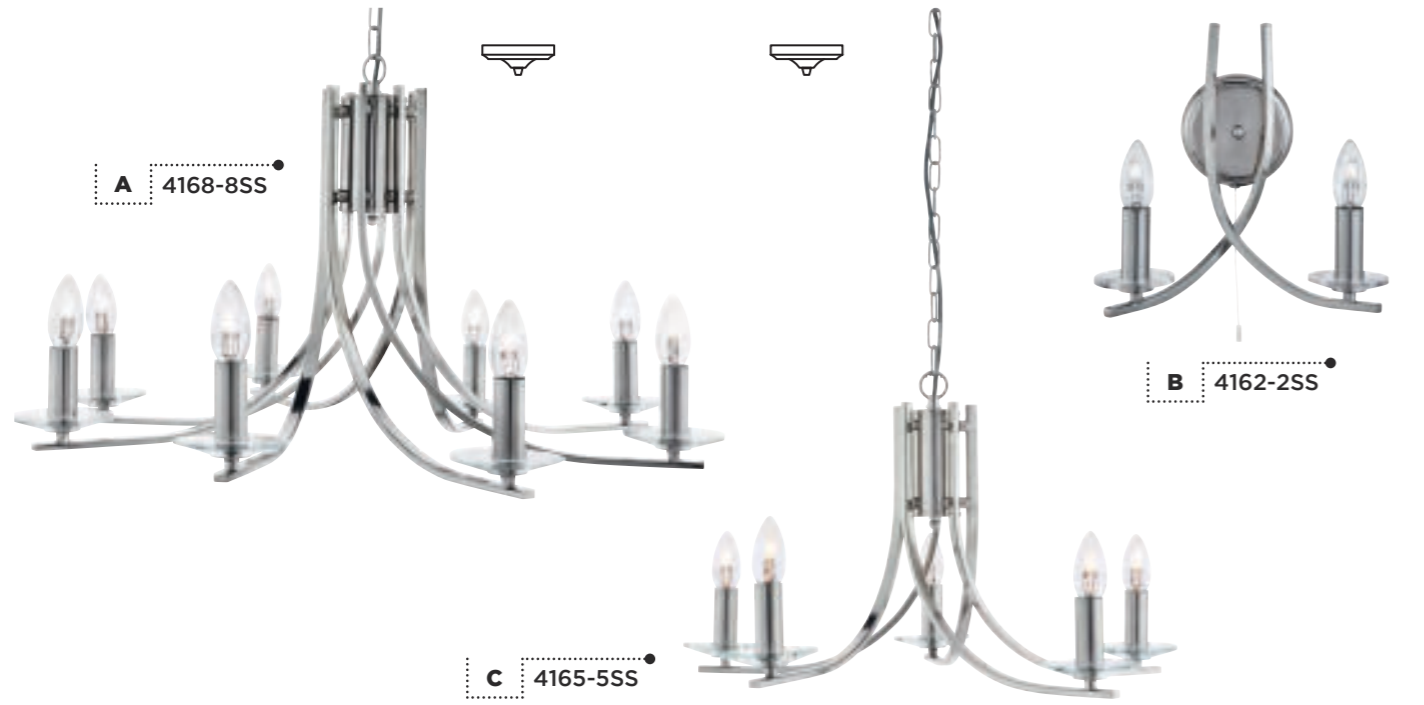

Item	Product Code	Finish	Lamp	Max Watt	Dimmable	Dimensions (cm)				Additional Cable
						Drop	Height	Width	Projection	
A	4168-8SS	Metal. Satin Silver / Glass	E14	8 x 60W	✓	145	41	75	-	-
B	4162-2SS	Metal. Satin Silver / Glass	E14	2 x 60W	✓	-	28	30	14	-
C	4165-5SS	Metal. Satin Silver / Glass	E14	5 x 60W	✓	90	36	62	-	-
D	41612-12SS	Metal. Satin Silver / Glass	E14	12 x 60W	✓	262	55	88	-	1mtr

A, C, D = Height Adjustable