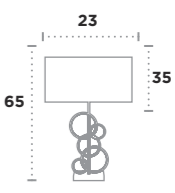

Olympic
UK Product Code **2358SS**
EU Product Code **EU2358SS**
Body Finish Metal. Satin Silver
Shade Finish White Fabric
Lamp E27 / Max Watt 1 x 60W