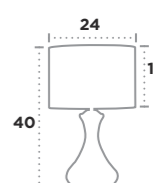

UK Product Code	2750SS
EU Product Code	EU2750SS
Body Finish	Satin Silver
Shade Finish	White Fabric Shade
Lamp	E14 / Max Watt 1 x 60W

Touch