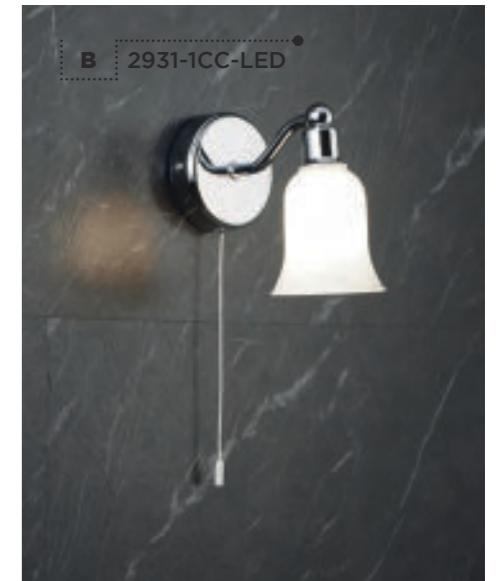

Item	Product Code	IP	Finish	Lamp	Max Watt	Dimmable	Lumens	Colour Temp	Dimensions (cm)				Replacement Glass
									Height	Width	Length	Proj	
A	6337-4-LED	IP44	Chrome / Opal Glass	G9	4 x 2.5W	x	800	3000K	8	-	44	11	GO4337-2
B	4337-1-LED	IP44	Chrome / Opal Glass	G9	1 x 2.5W	x	200	3000K	21	10	-	13	GO4337-2
C	4337-4-LED	IP44	Chrome / Opal Glass	G9	4 x 2.5W	x	800	3000K	11	25	-	-	GO4337-1

Item	Product Code	IP	Finish	Lamp	Max Watt	Dimmable	Lumens	Colour Temp	Dimensions (cm)				Replacement Glass
									Height	Width	Length	Proj	
A	2934-4CC-LED	IP44	Chrome / Frosted Glass	G9	4 x 2.5W	x	800	3000K	14	-	66	15	GO2931L/S
B	2931-1CC-LED	IP44	Chrome / Frosted Glass	G9	1 x 2.5W	x	280	3000K	14	9	-	15	GO2931L/S
C	3259CC	IP44	Metal, Chrome / Ribbed Glass	E14	1 x 40W	✓	-	-	27	16	-	25	GO3259
D	3259AB	IP44	Metal, Antique Brass / Ribbed Glass	E14	1 x 40W	✓	-	-	27	16	-	25	GO3259