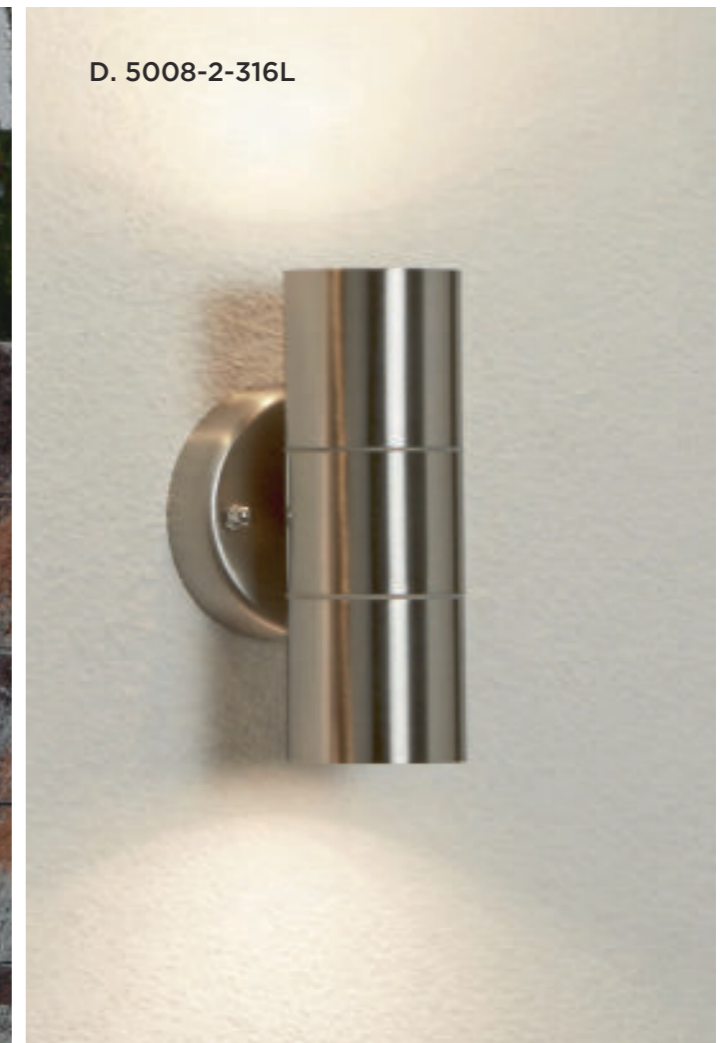

C. 7008-2-316L
Marine Grade Stainless Steel.Glass
2x35W H211mm W70mm P115mm

D. 5008-2-316L
Marine Grade Stainless Steel.
2x35W H163mm W60mm
P93mm