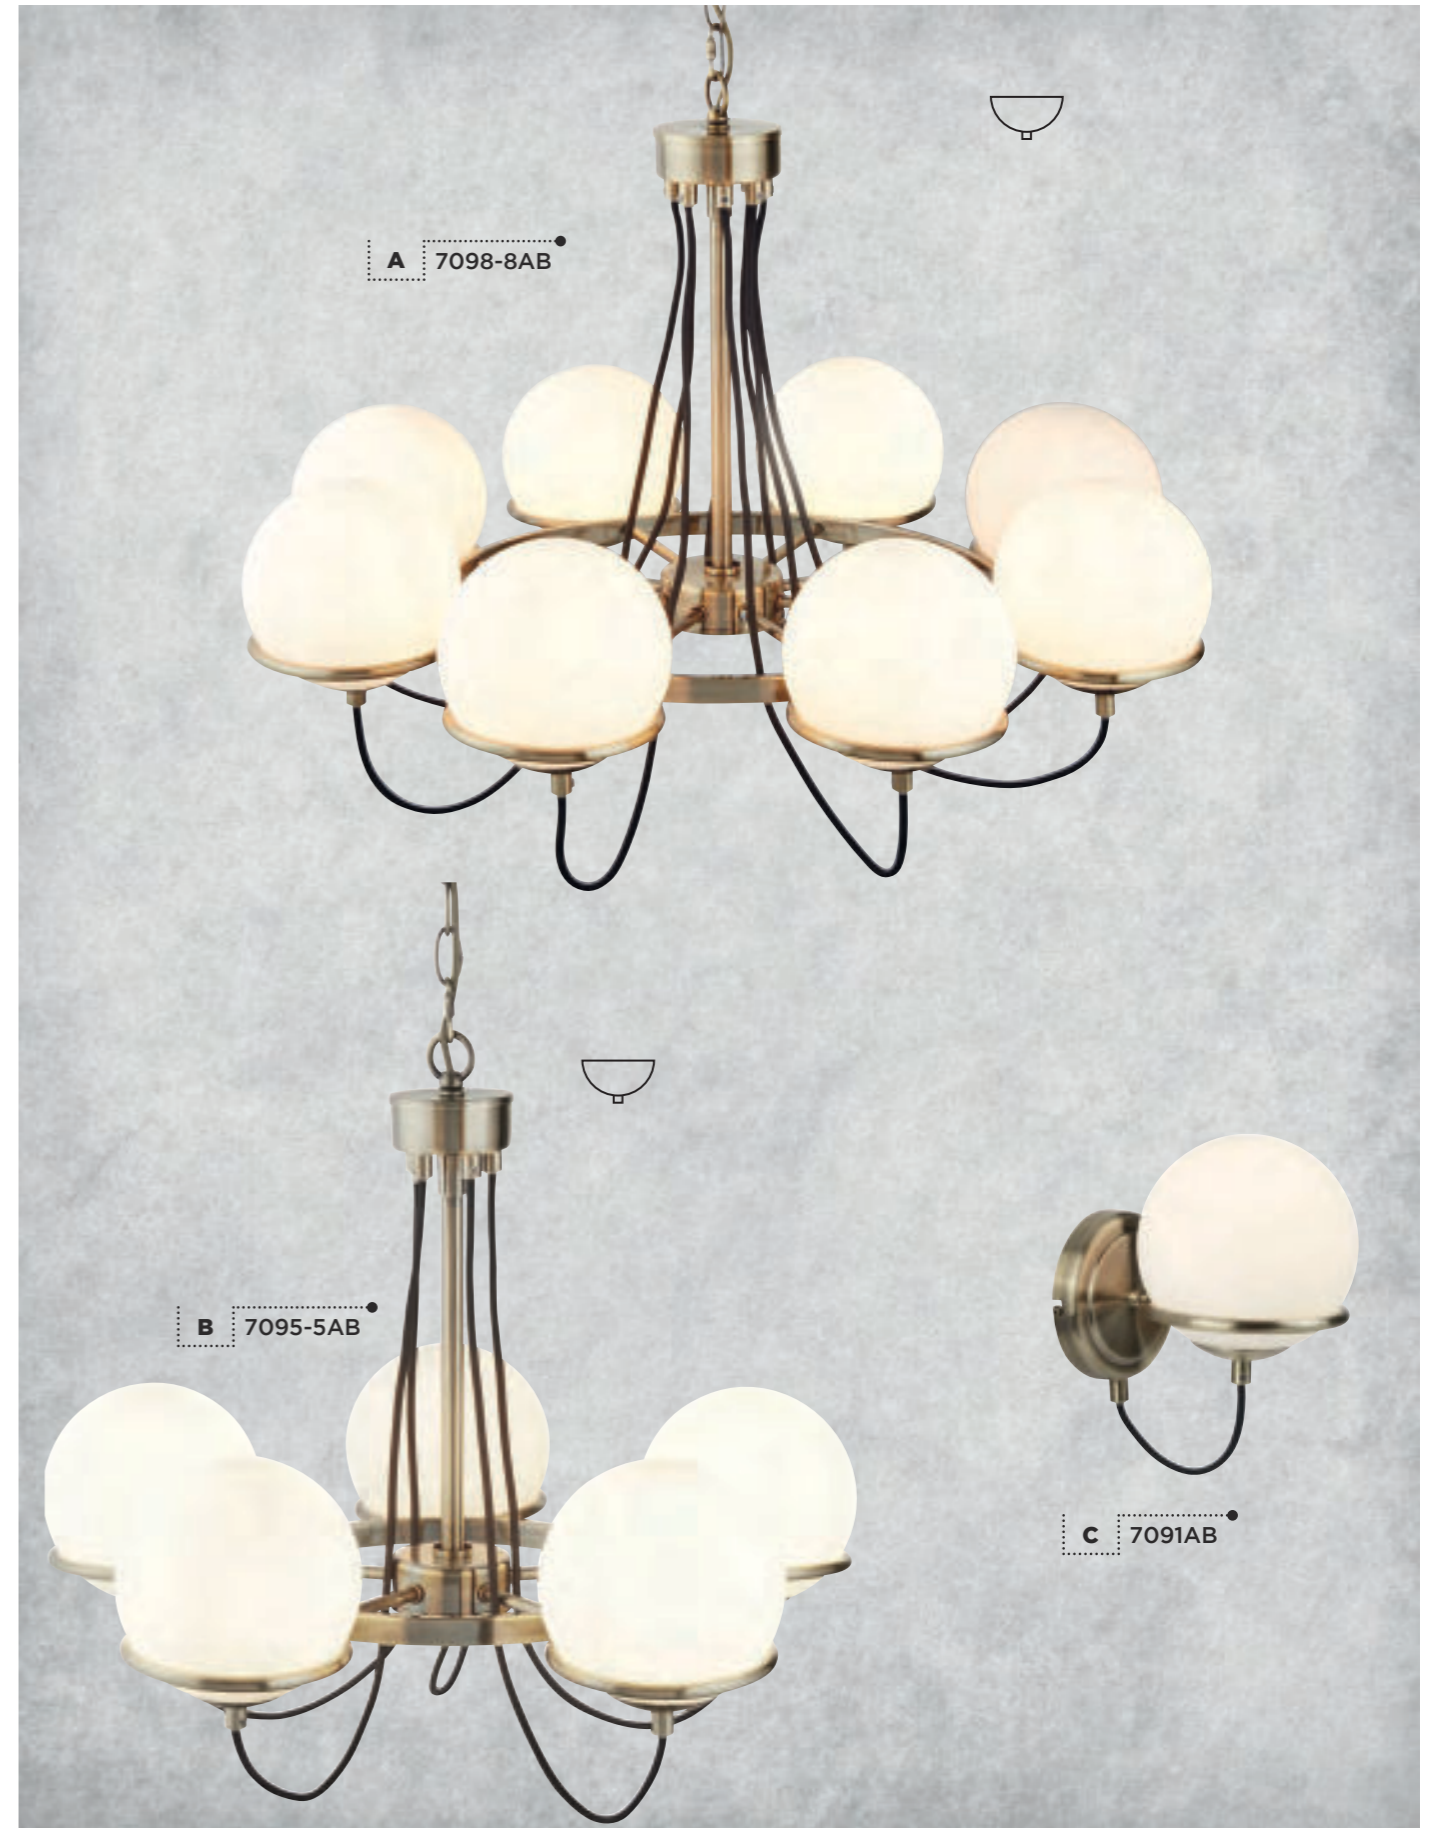

A, B, D, E = Height Adjustable

D 2301SM

Item	Product Code	Finish	Lamp	Max Watt	Dimmable	Dimensions (cm)					Replacement Glass
						Drop	Height	Width	Length	Proj	
A	2305-5SM	Chrome / Smoked / Frosted Glass	E14	5 x 40W	✓	120	-	28	-	-	GO2301L-SM/GO2301S-FR
B	3303-3SM	Chrome / Smoked / Frosted Glass	E14	3 x 40W	✓	130	-	12	71	-	GO2301L-SM/GO2301S-FR
C	2300-1SM	Chrome / Smoked / Frosted Glass	E14	1 x 40W	✓	-	28	10	-	13	GO2301L-SM/GO2301S-FR
D	2301SM	Chrome / Smoked / Frosted Glass	E14	1 x 40W	✓	100	26	13	-	-	GO2301L-SM/GO2301S-FR
E	2300-3SM	Chrome / Smoked / Frosted Glass	E14	3 x 40W	✓	120	-	26	-	-	GO2301L-SM/GO2301S-FR

A, B, D, E = Height Adjustable

Item	Product Code	EU Product Code	Finish	Lamp	Max Watt	Dimmable	Dimensions (cm)		Replacement Glass
							Height		
A	8093AB	EU8093AB	Antique Brass / Glass Shade	E27	1 x 60W	x	145		GO8093
B	8092AB	EU8092AB	Antique Brass / Glass Shade	E27	1 x 60W	x	50		GO8092