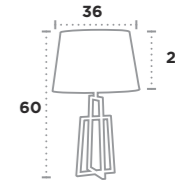

York
UK Product Code **1533CC-1**
EU Product Code **EU1533CC-1**
Body Finish Metal Chrome
Shade Finish Matt Black Faux Silk Shade
Lamp E27 / Max Watt 1 x 60W