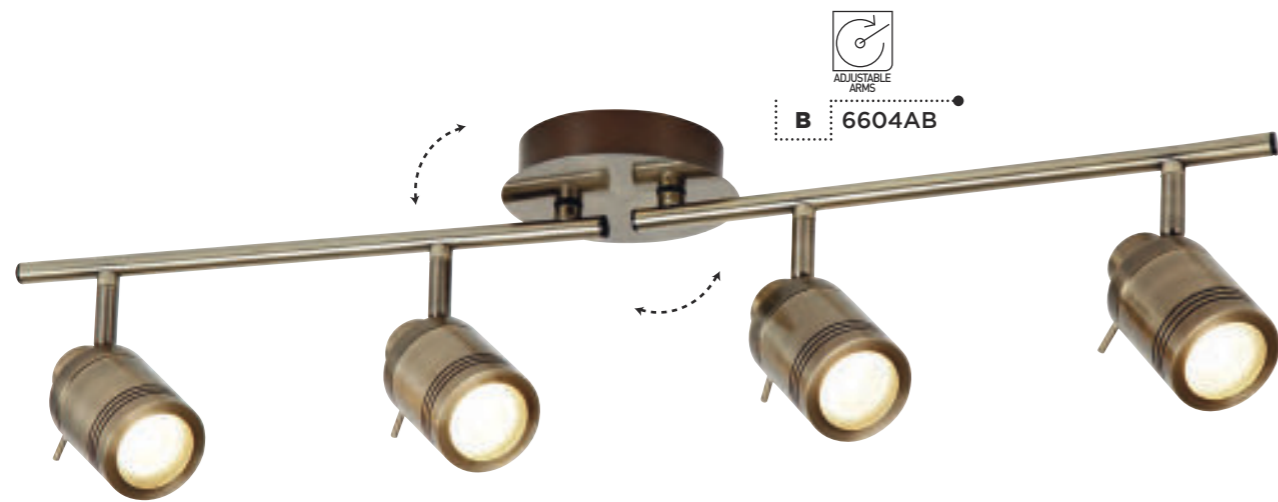

A 7213CC-LED

B 7214CC-LED

Aries

C 7444CC-LED

D 7443CC-LED

E 7441CC-LED

Item	Product Code	IP	Finish	Lamp	Max Watt	Dimmable	Lumens	Colour Temp	Dimensions (cm)				Replacement Glass	Replacement Lamp
									Height	Width	Length	Proj		
A	7213CC-LED	IP44	Chrome / Frosted Glass	G9	3x2.5W	x	600	3000K	15	30	-	-	GO7213	-
B	7214CC-LED	IP44	Chrome / Frosted Glass	G9	4x2.5W	x	800	3000K	16	10	72	-	GO7213	-
C	7444CC-LED	IP44	Chrome / Satin Silver	GU10	4x5W	x	1280	3000K	16	12	90	-	-	LGU10-IP44
D	7443CC-LED	IP44	Chrome / Satin Silver	GU10	3x5W	x	960	3000K	13	18	-	-	-	LGU10-IP44
E	7441CC-LED	IP44	Chrome / Satin Silver	GU10	1x5W	x	320	3000K	13	7	-	14	-	LGU10-IP44