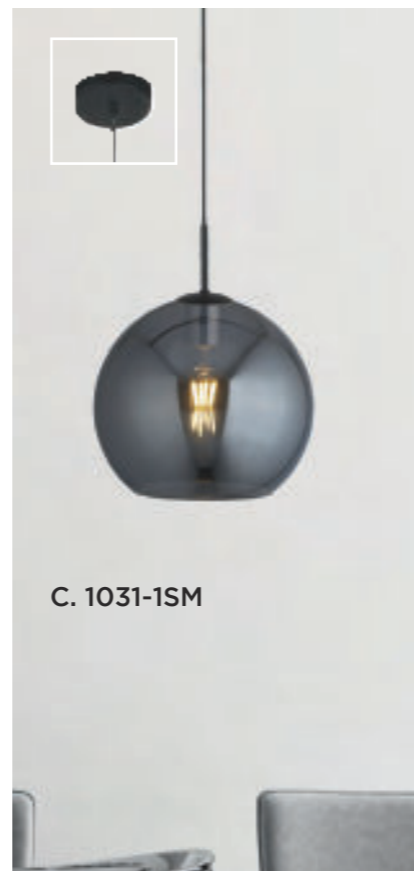

C. 1031-1SM

A. 1024-4SM
Metal.Matt Black/Smoked Glass Shade
4x60W H370mm D2410mm W300mm
L1755mm Spare Glass: GO1632SM

B. 1023-3SM
Metal.Matt Black/Smoked Glass Shade
3x60W H370mm D2410mm W300mm
L1460mm Spare Glass: GO1632SM

C. 1031-1SM
Metal.Matt Black/Smoked Glass Shade
1x60W H280mm D1200mm
W300mm L300mm