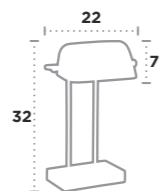

UK Product Code	1200CC
EU Product Code	EU1200CC
Body Finish	Chrome
Shade Finish	Glass
Lamp	E14 / Max Watt 1 x 40W

Touch