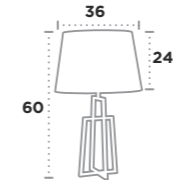

York
UK Product Code **1533SS-1**
EU Product Code **EU1533SS-1**
Body Finish Metal Satin Silver
Shade Finish White Faux Silk Shade
Lamp E27 / Max Watt 1 x 60W