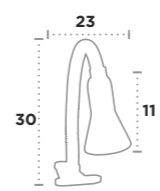

UK Product Code	4122BK
EU Product Code	EU4122BK
Body Finish	Black
Shade Finish	Shiny Black
Lamp	E14 / Max Watt 1 x 40W

Desk Partners