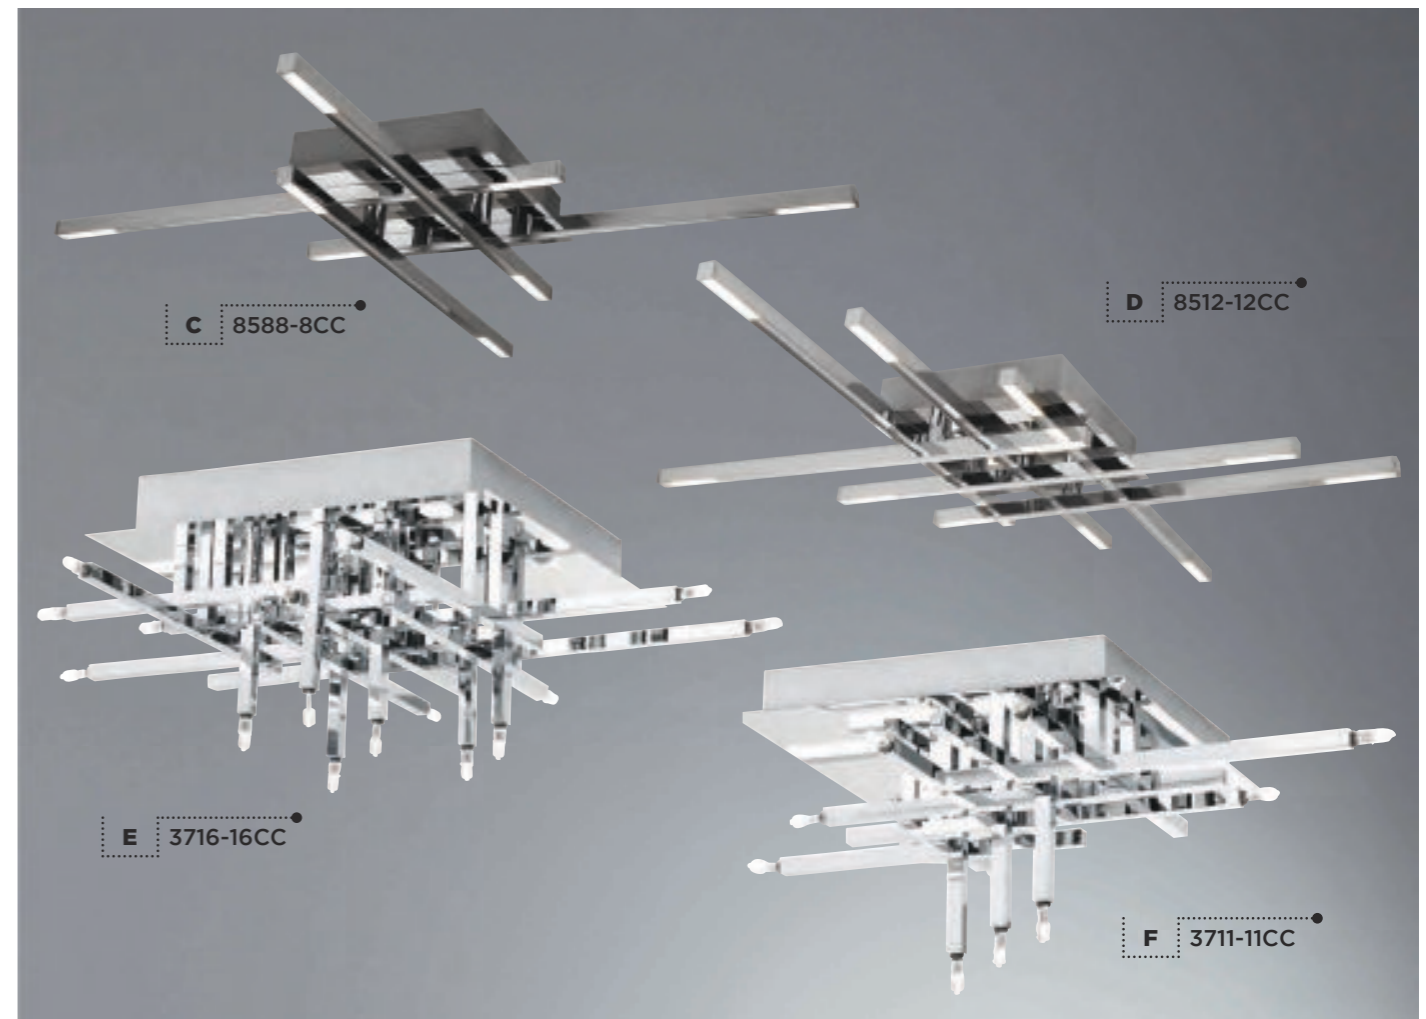

Item	Product Code	Finish	Lamp	Max Watt	Dimmable	Lumens	Colour Temp	Dimensions (cm)		Replacement Glass
								Height	Width	
A	3018-8CC	Metal. Chrome / Frosted and Clear Glass	G4	8 x 7W	x	-	-	14	66	GO3018-8CC
B	9006-6CC	Metal. Chrome / Acrylic	LED	18W	x	800	3000K	18	50	-
C	8588-8CC	Metal. Chrome	LED	26W	x	840	3000K	7	65	-
D	8512-12CC	Metal. Chrome	LED	37W	x	1180	3000K	7	61	-
E	3716-16CC	Metal. Chrome	G4	16 x 7W	x	-	-	16	49	-
F	3711-11CC	Metal. Chrome	G4	11 x 7W	x	-	-	14	44	-