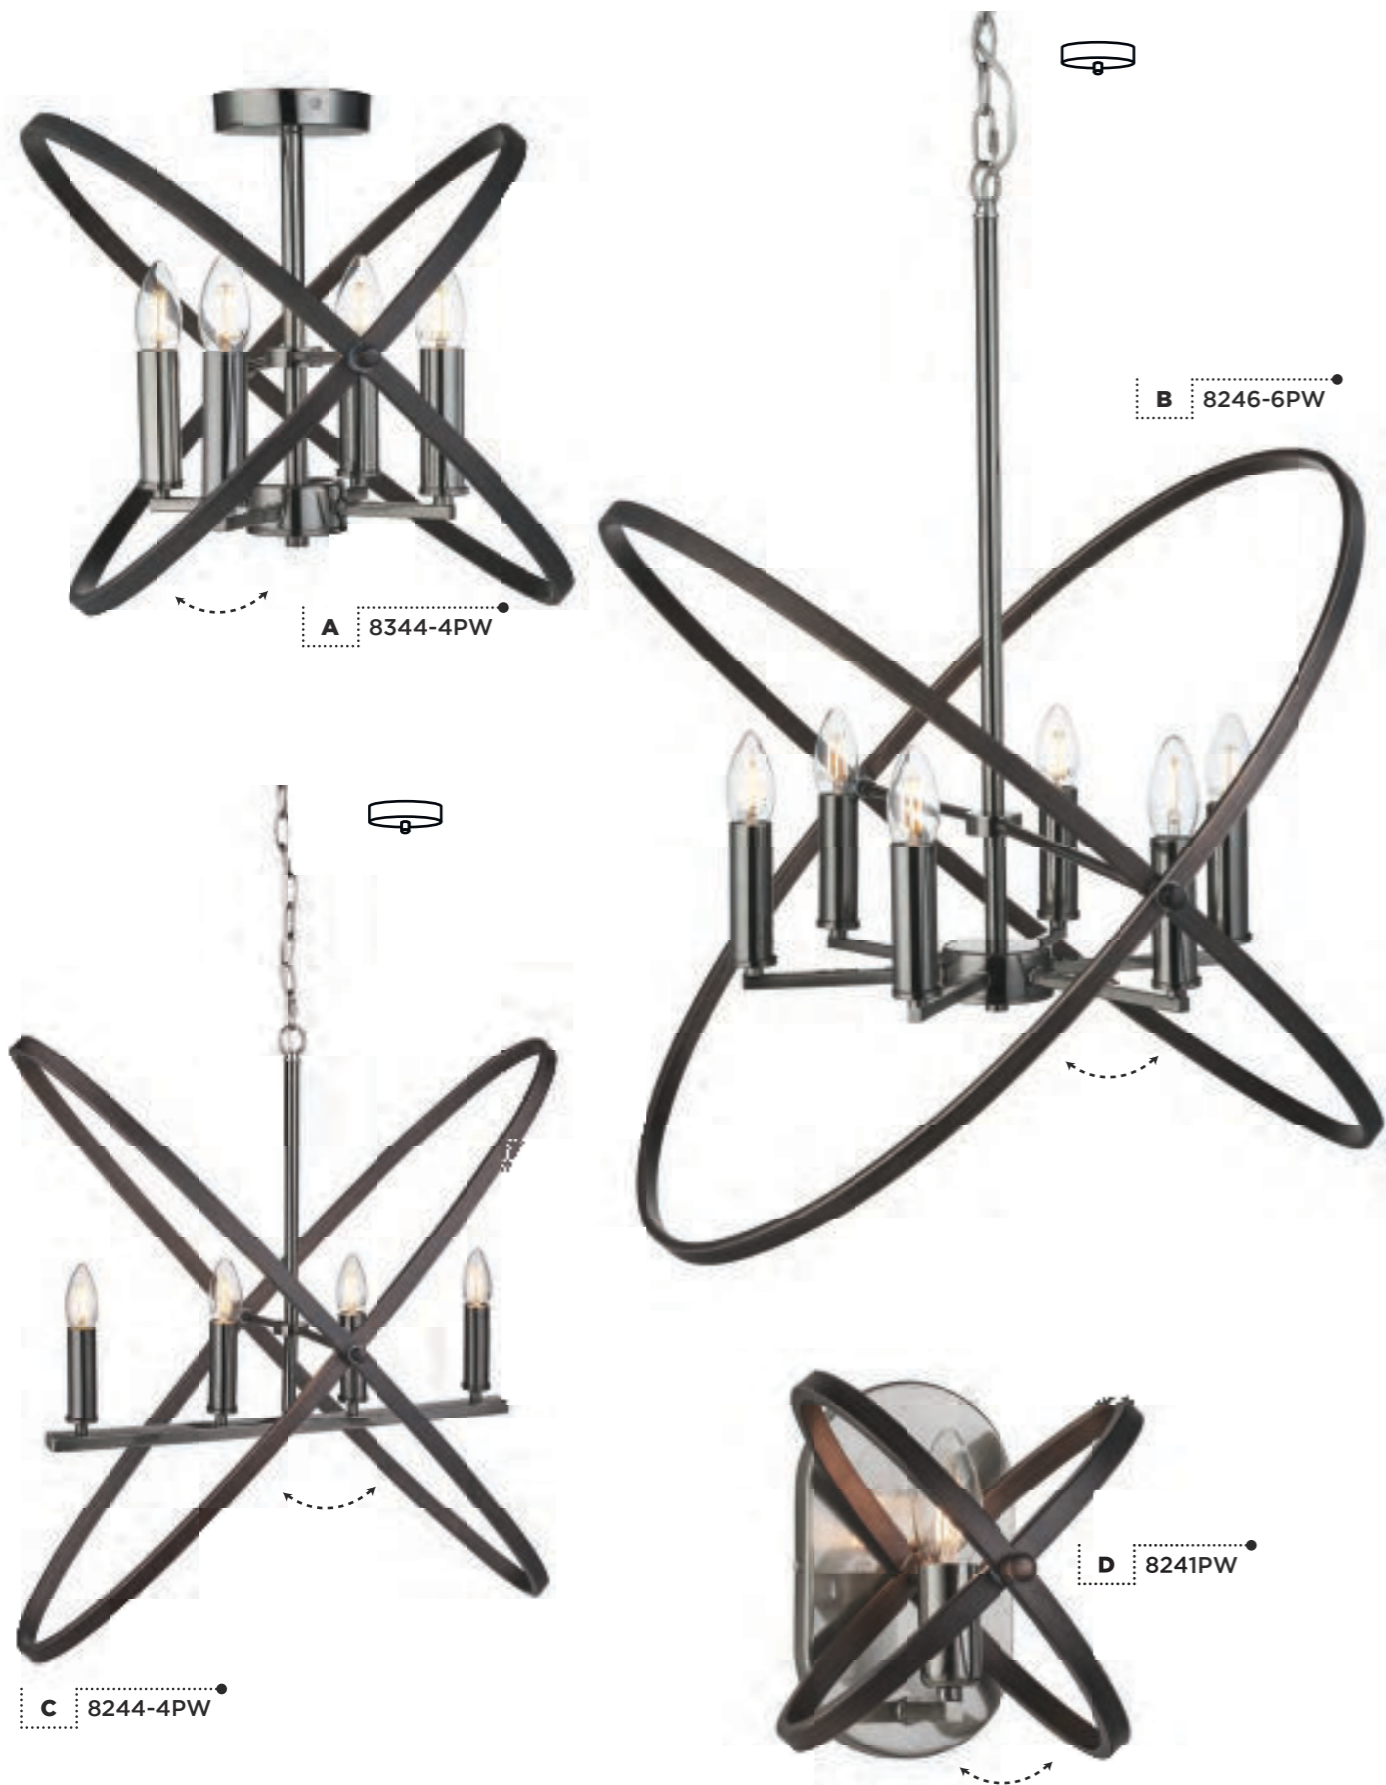

Item	Product Code	Finish	Lamp	Max Watt	Dimmable	Dimensions (cm)				
						Drop	Height	Width	Length	Projection
A	8344-4PW	Metal. Pewter / Brown	E14	4 x 60W	✓	-	33	45	-	-
B	8246-6PW	Metal. Pewter / Brown	E14	6 x 60W	✓	150	-	61	62	-
C	8244-4PW	Metal. Pewter / Brown	E14	4 x 60W	✓	150	-	35	84	-
D	8241PW	Metal. Pewter / Brown	E14	1 x 60W	✓	-	20	23	-	19

B, C = Height Adjustable