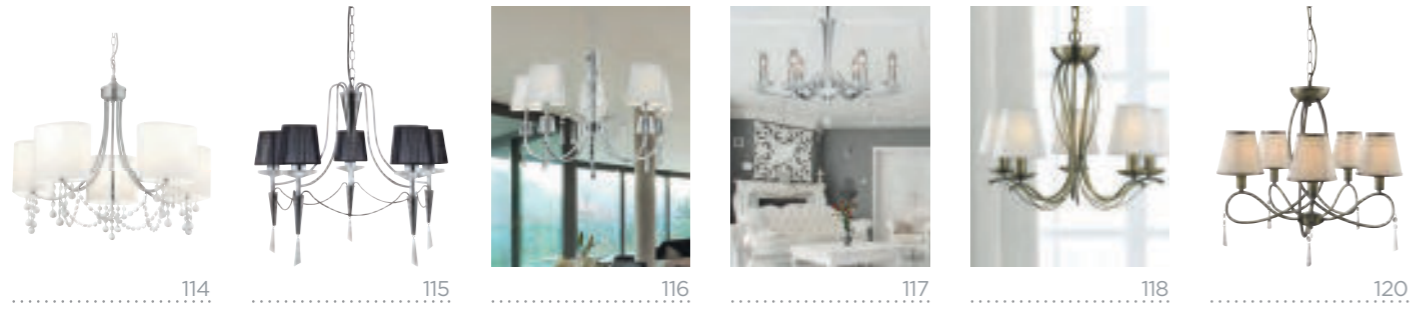

Tripod s.123

Mushroom s.134

Pagoda s.136

Venice s.137

A. 4781BK
Metal.Black/Crystal Sand/Acrylic Shade 21W
3000K H145mm D1500mm
W370mm L370mm

B. 4781GO
Metal.Gold/Crystal Sand/Acrylic Shade
21W 3000K H145mm D1500mm
W370mm L370mm