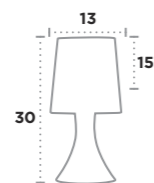

UK Product Code	3922SS
EU Product Code	EU3922SS
Body Finish	Satin Silver
Shade Finish	White Fabric Shade
Lamp	E14 / Max Watt 1 x 40W

Touch