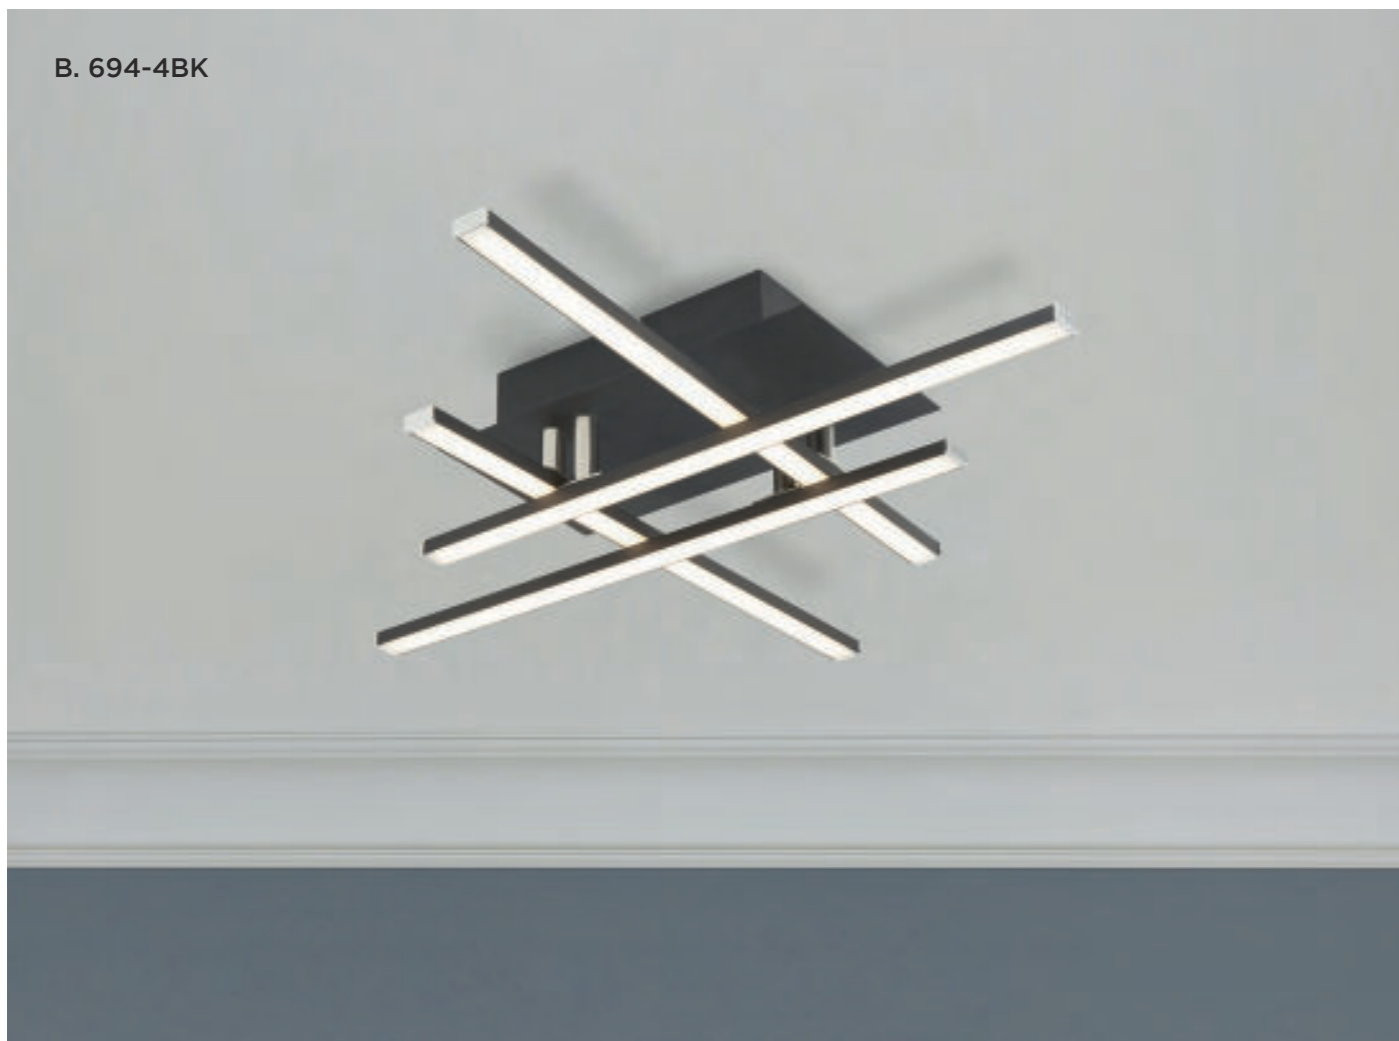

A. 696-6BK
Metal.Matt Black
24W 3000K H90mm W460mm
L460mm

B. 694-4BK
Metal.Matt Black
20W 3000K H90mm W450mm
L450mm