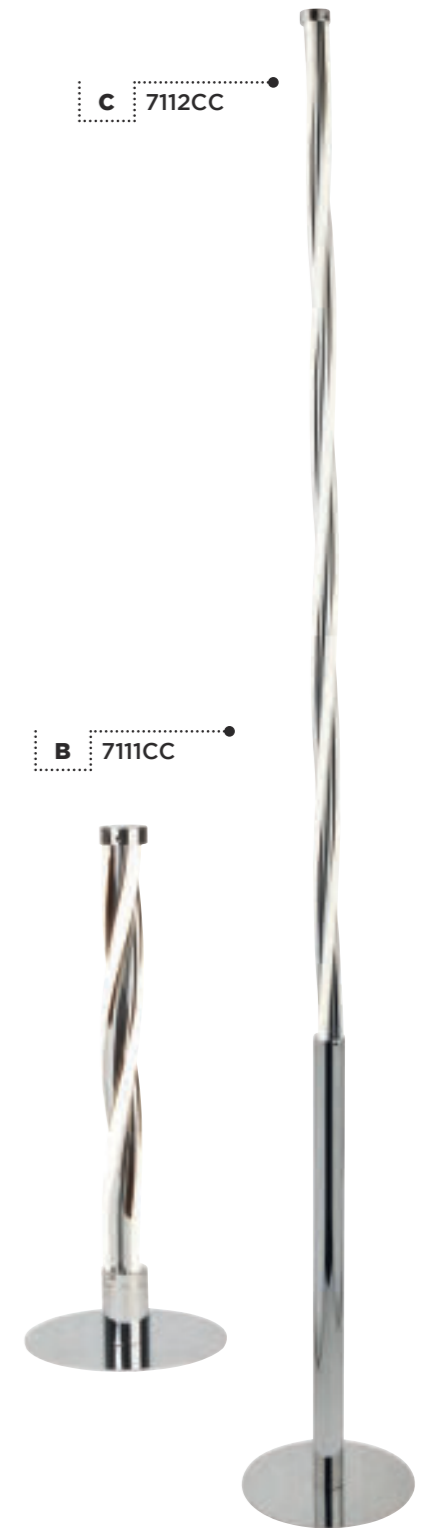

Item	Product Code	EU Product Code	Finish	Lamp	Max Watt	Dimmable	Lumens	Colour Temp	Dimensions (cm)		
									Drop	Height	Width
A	7105-5CC	-	Metal. Chrome / Acrylic	LED	28W	✓	1600	3000K	150	-	35
B	7111CC	EU7111CC	Metal. Chrome / Acrylic	LED	11W	x	480	3000K	-	36	-
C	7112CC	EU7112CC	Metal. Chrome / Acrylic	LED	21W	x	1200	3000K	-	153	-