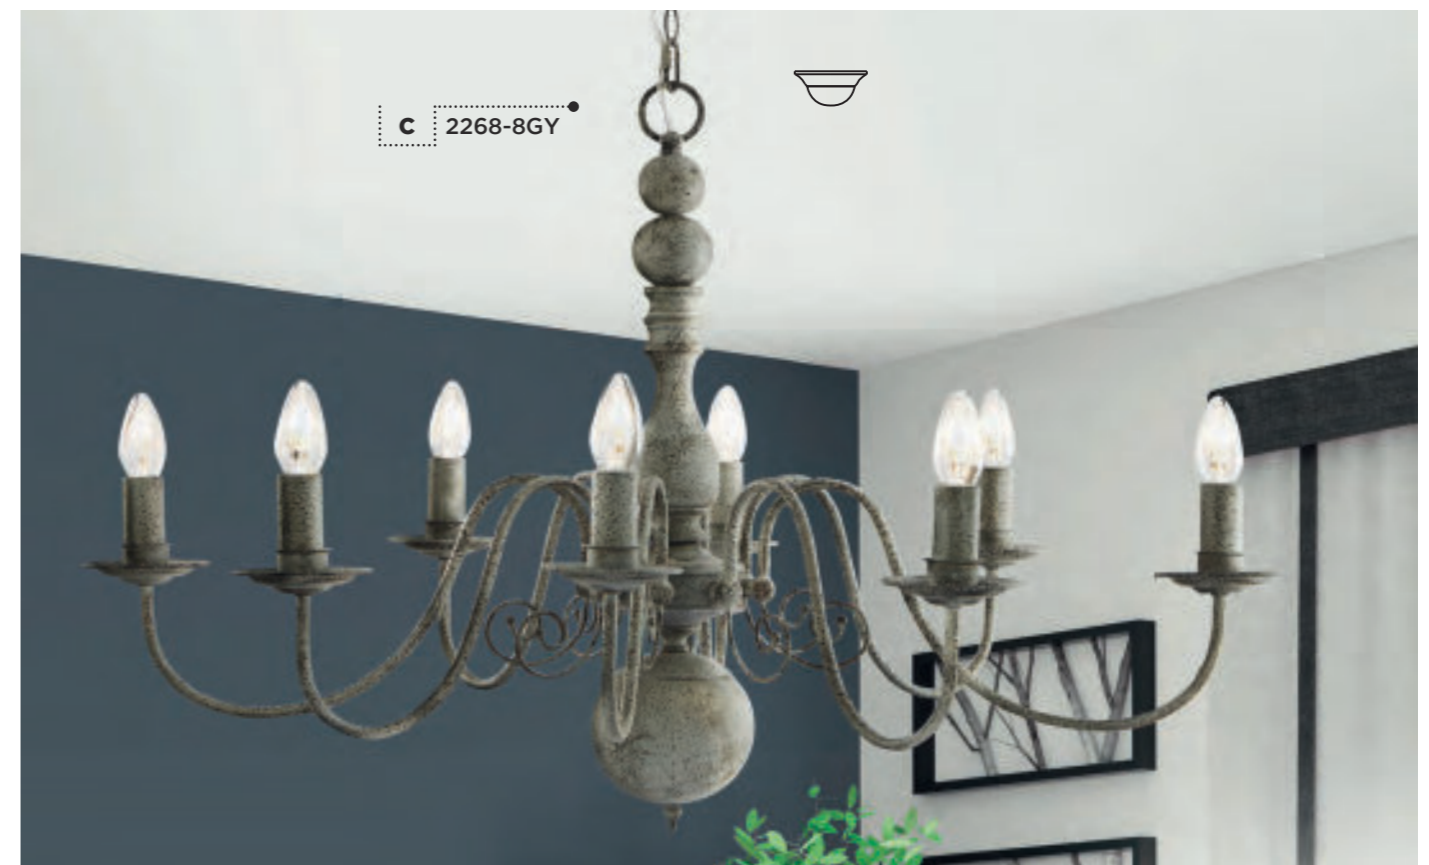

Greythorne

Item	Product Code	Finish	Lamp	Max Watt	Dimmable	Dimensions (cm)				
						Drop	Height	Width	Length	Projection
A	2265-5GY	Metal. Textured Grey Steel	E14	5 x 40W	✓	133	47	60	-	-
B	3362-2GY	Metal. Textured Grey Steel	E14	2 x 40W	✓	-	16	30	-	25
C	2268-8GY	Metal. Textured Grey Steel Oval Shape	E14	8 x 40W	✓	150	59	63-89	-	-

A, C = Height Adjustable
Item C is Oval