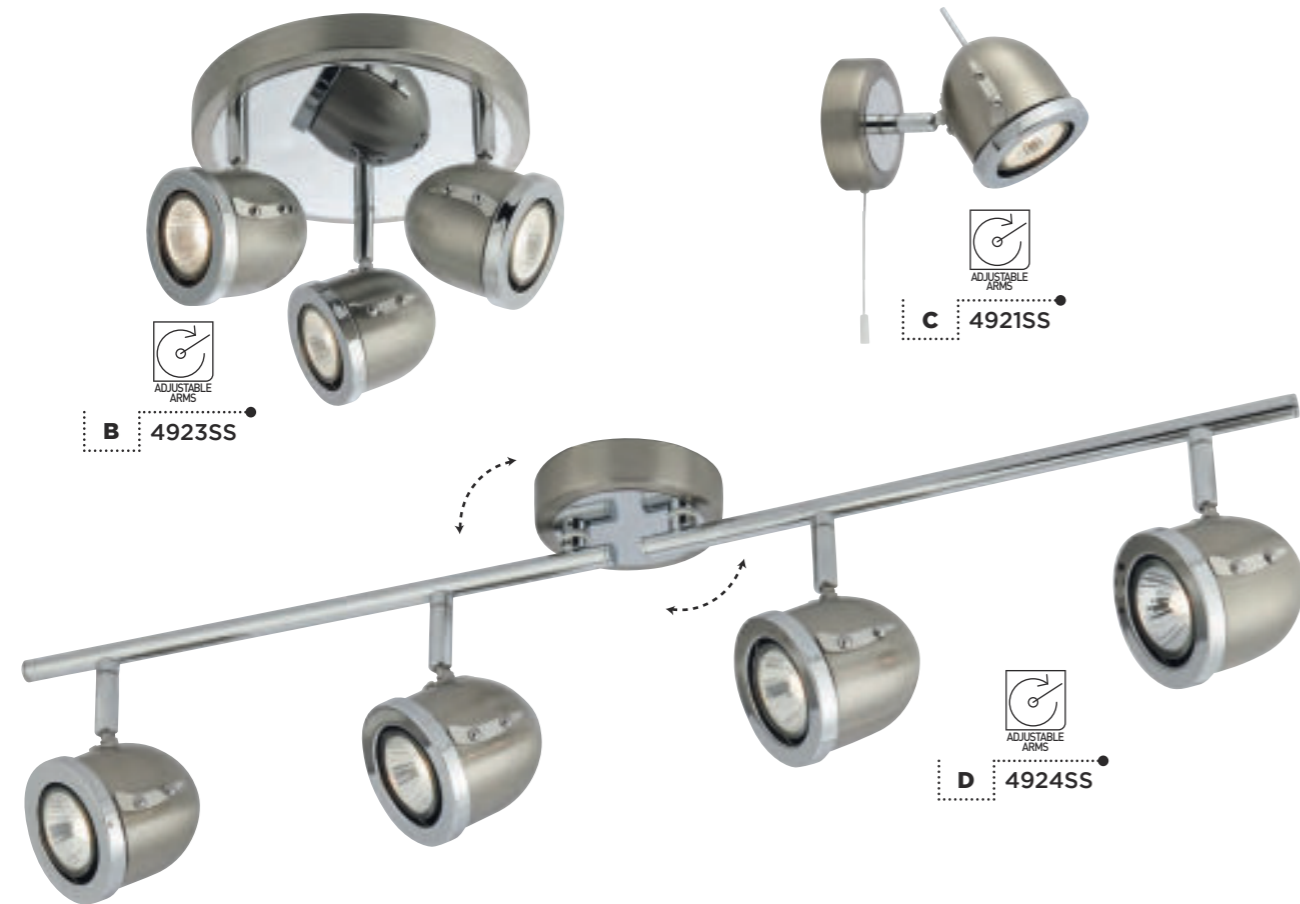

Item	Product Code	Finish	Lamp	Max Watt	Dimmable	Dimensions (cm)			
						Height	Width	Length	Projection
A	4926SS	Metal. Chrome / Satin Silver	GU10	6 x 35W	✓	20	10	183	-
B	4923SS	Metal. Chrome / Satin Silver	GU10	3 x 35W	✓	16	28	-	-
C	4921SS	Metal. Chrome / Satin Silver	GU10	1 x 35W	✓	12	9	-	15
D	4924SS	Metal. Chrome / Satin Silver	GU10	4 x 35W	✓	18	-	72	-