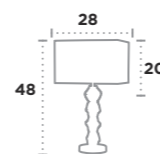

Sanna

UK Product Code	1469CL
EU Product Code	EU1469CL
Body Finish	Metal. Chrome / Acrylic
Shade Finish	White Fabric
Lamp	E27 / Max Watt 1 x 60W