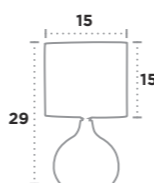

UK Product Code	3923SS
EU Product Code	EU3923SS
Body Finish	Satin Silver
Shade Finish	White Fabric Shade
Lamp	E14 / Max Watt 1 x 40W

Claw