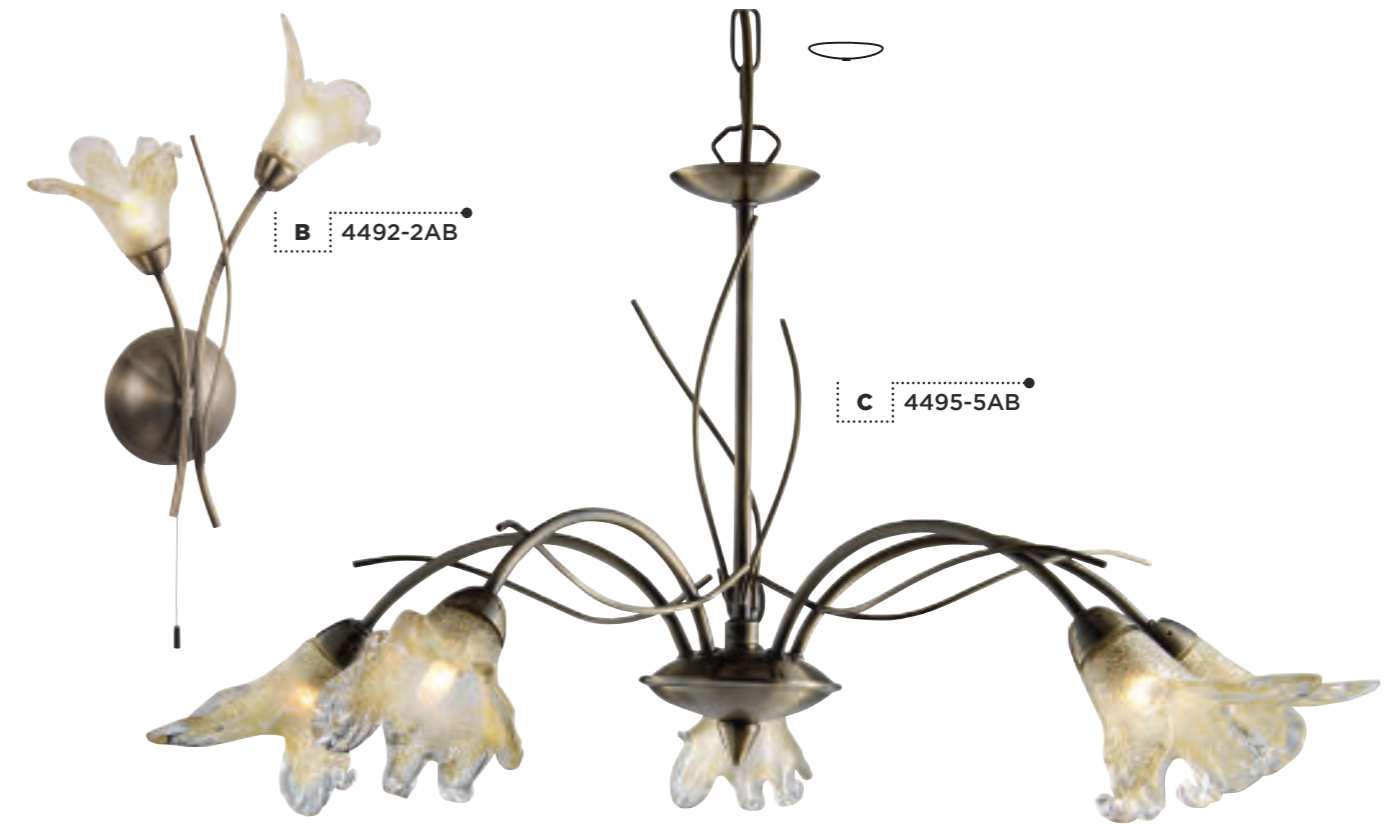

Item	Product Code	Finish	Lamp	Max Watt	Dimmable	Dimensions (cm)				Replacement Glass
						Drop	Height	Width	Projection	
A	5495-5AB	Antique Brass / Clear & Amber Glass	G9	5 x 33W	✓	-	21	49	-	GO4491-1AB
B	4492-2AB	Antique Brass / Clear & Amber Glass	G9	2 x 33W	✓	-	39	31	15	GO4491-1AB
C	4495-5AB	Antique Brass / Clear & Amber Glass	G9	5 x 33W	✓	90	32	68	-	GO4491-1AB

C = Height Adjustable