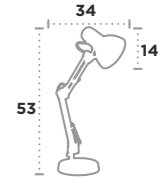

UK Product Code	2429WH
EU Product Code	EU2429WH
Body Finish	Shiny White
Shade Finish	Shiny White
Lamp	E27 / Max Watt 1 x 60W

Bankers