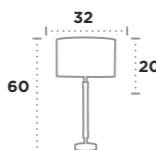

UK Product Code	1716CC
EU Product Code	EU1716CC
Body Finish	Metal. Satin Silver / Wood
Shade Finish	White Fabric
Lamp	E27 / Max Watt 1 x 60W

Sylvian