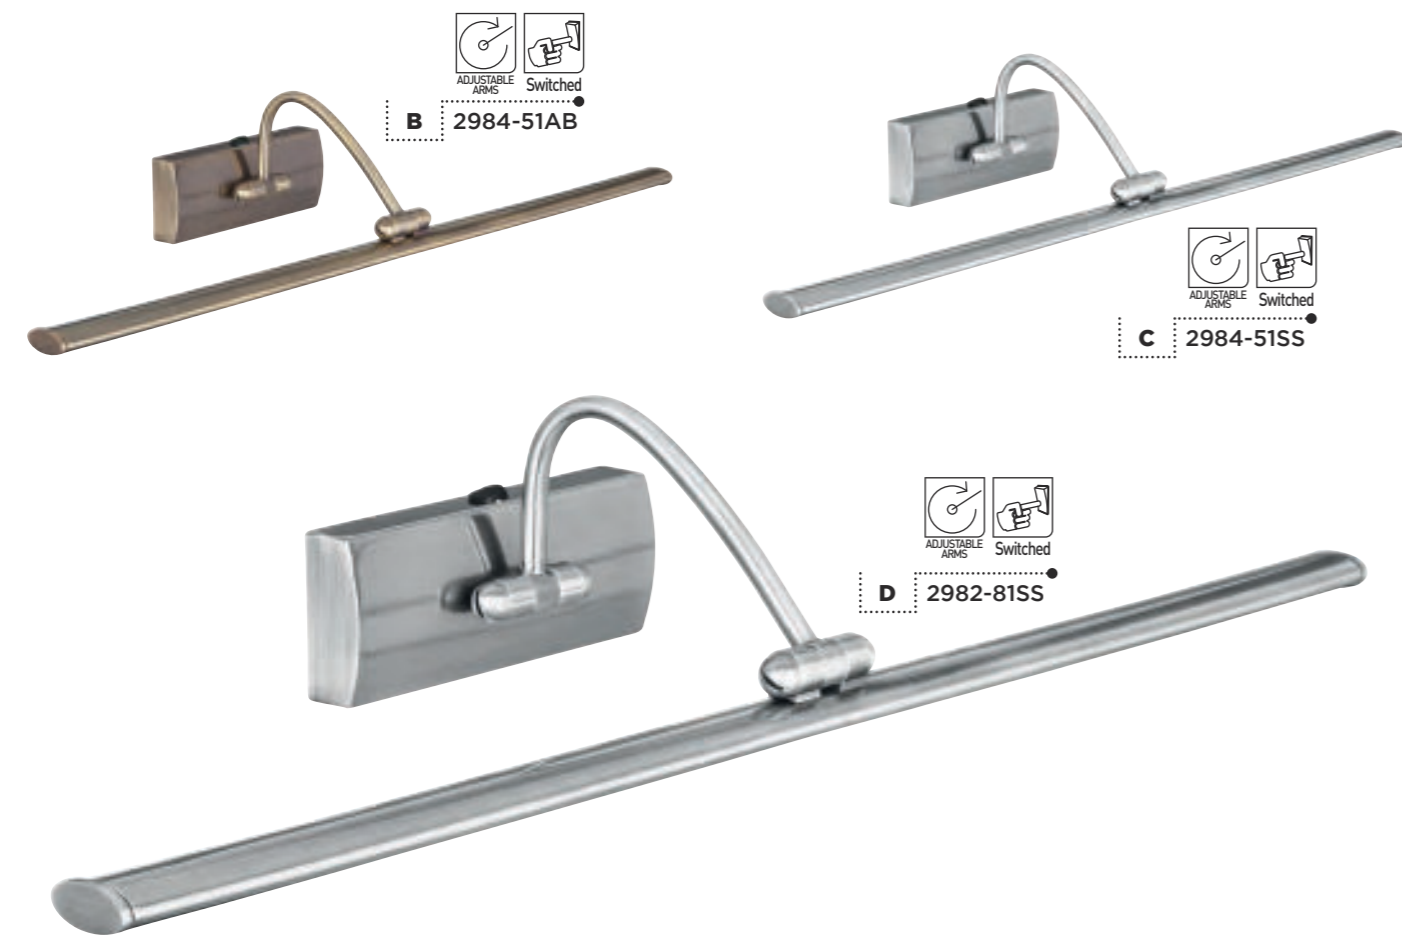

Item	Product Code	Finish	Lamp	Max Watt	Dimmable	Lumens	Colour Temp	Dimensions (cm)		
								Height	Length	Projection
A	2982-81AB	Metal. Antique Brass	LED	5W	x	460	3000K	11	64	21
B	2984-51AB	Metal. Antique Brass	LED	3W	x	250	3000K	11	38	19
C	2984-51SS	Metal. Satin Silver	LED	3W	x	250	3000K	11	38	19
D	2982-81SS	Metal. Satin Silver	LED	5W	x	460	3000K	11	64	21