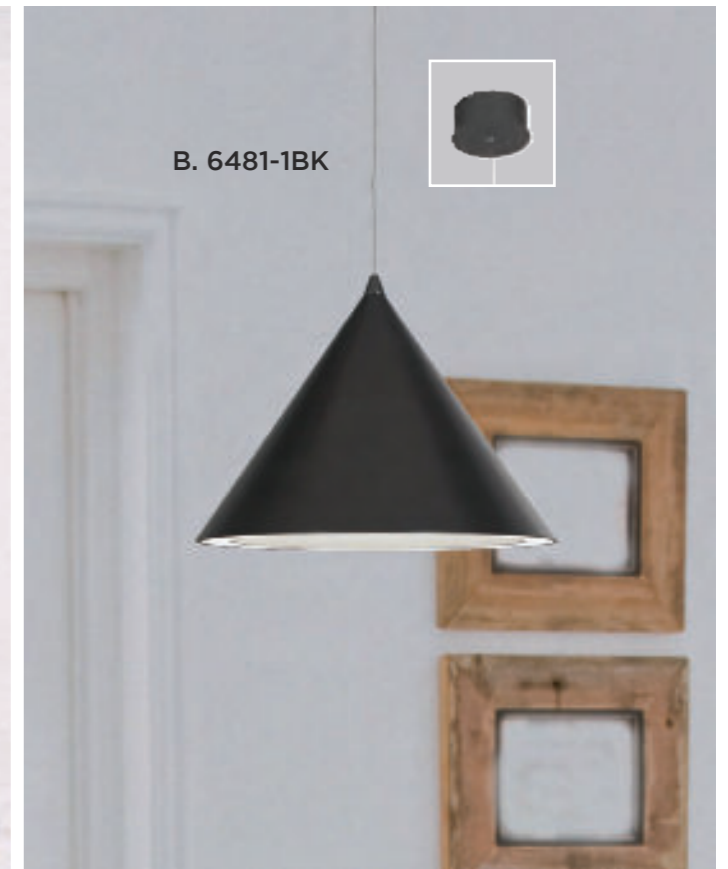

B. 10271-1BK

B. 10271-1BK
Metal.Matt Black/Opal Ribbed Glass
40W H320mm D1300mm W240mm
Spare Glass: GO10271

C. 10272-1BK

C. 10272-1BK
Metal.Matt Black/Opal Ribbed Glass
40W H320mm D1300mm W240mm
L240mm Spare Glass: GO10271

A. 59802-1SM

B. 59801-1SM

A. 59802-1SM. EU59802-1SM
Metal.Matt Black/Smoke Glass Shade
15W 2700K H1460mm W300mm
L300mm

B. 59801-1SM. EU59801-1SM
Metal.Matt Black/Smoke Glass Shade
10W 2700K H400mm W230mm
L230mm

A. 59804-1SM

B. 59803-1SM

A. 59804-1SM
Metal.Matt Black/Smoke Glass Shade
10W 2700K H140mm W300mm
L300mm

B. 59803-1SM
Metal.Matt Black/Smoke Glass Shade
14W 2700K H210mm D1200mm
W300mm L300mm

A. 6483-3BK

A. 6483-3BK
 Metal.Black/Frosted White Acrylic Shade
 27W 3000K H160mm D1200mm W185mm
 L780mm

A. 6489BK

A. 6489BK. EU6489BK
 Metal.Black/Frosted White Acrylic Shade
 10W 3000K H1460mm W220mm P235mm

B. 6481-1BK

B. 6481-1BK
 Metal.Black/Frosted White Acrylic Shade
 10W 3000K H185mm D1200mm W240mm
 L240mm