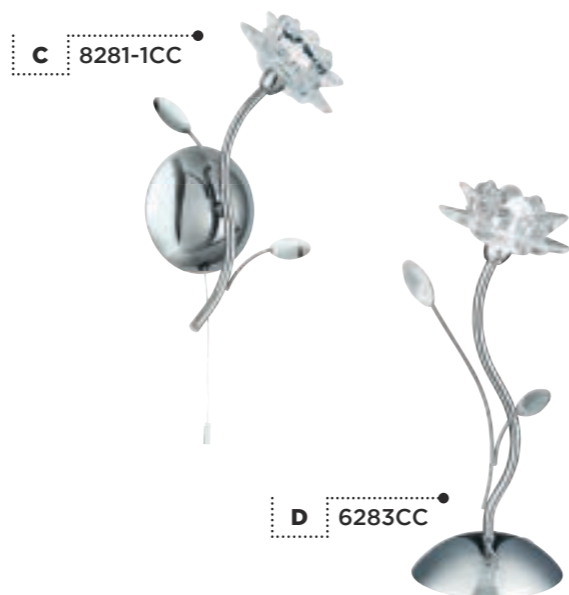

C = Height Adjustable

A 5579-9AB

B 6575-5AB

Item	Product Code	Finish	Lamp	Max Watt	Dimmable	Dimensions (cm)			Replacement Glass
						Drop	Height	Width	
A	5579-9AB	Metal. Antique Brass / Glass	G9	9 x 33W	✓	91	39	68	GO1571-1AB
B	6575-5AB	Metal. Antique Brass / Glass	G9	5 x 33W	✓	-	17	54	GO1571-1AB

A = Height Adjustable

Item	Product Code	EU Product Code	Finish	Lamp	Max Watt	Dimmable	Dimensions (cm)				Replacement Glass
							Drop	Height	Width	Projection	
A	6573-3CC	-	Metal. Chrome / Glass	G9	3 x 33W	✓	-	17	54	-	GO1571-1CC
B	1571-1CC	-	Metal. Chrome / Glass	G9	1 x 33W	✓	-	33	17	13	GO1571-1CC
C	5575-5CC	-	Metal. Chrome / Glass	G9	5 x 33W	✓	91	39	58	-	GO1571-1CC
D	4571CC	EU4571CC	Metal. Chrome / Glass	G9	1 x 33W	x	-	38	-	-	GO1571-1CC
E	3573CC	EU3573CC	Metal. Chrome / Glass	G9	3 x 33W	x	-	166	-	-	GO1571-1CC

C = Height Adjustable

Item	Product Code	Finish	Lamp	Max Watt	Dimmable	Dimensions (cm)			Replacement Glass
						Drop	Height	Width	
A	5579-9CC	Metal. Chrome / Glass	G9	9 x 33W	✓	91	39	68	GO1571-1CC
B	6575-5CC	Metal. Chrome / Glass	G9	5 x 33W	✓	-	17	54	GO1571-1CC

A = Height Adjustable

Item	Product Code	EU Product Code	Finish	Lamp	Max Watt	Dimmable	Dimensions (cm)				Replacement Glass
							Drop	Height	Width	Proj	
A	8289-9CC	-	Metal. Chrome / Flower Cut Glass	G9	9 x 33W	✓	92	42	58	-	GO6283
B	9285-5CC	-	Metal. Chrome / Flower Cut Glass	G9	5 x 33W	✓	-	19	44	-	GO6283
C	8281-1CC	-	Metal. Chrome / Flower Cut Glass	G9	1 x 33W	✓	-	28	17	10	GO6283
D	6283CC	EU6283CC	Metal. Chrome / Flower Cut Glass	G9	1 x 33W	✓	-	33	-	-	GO6283