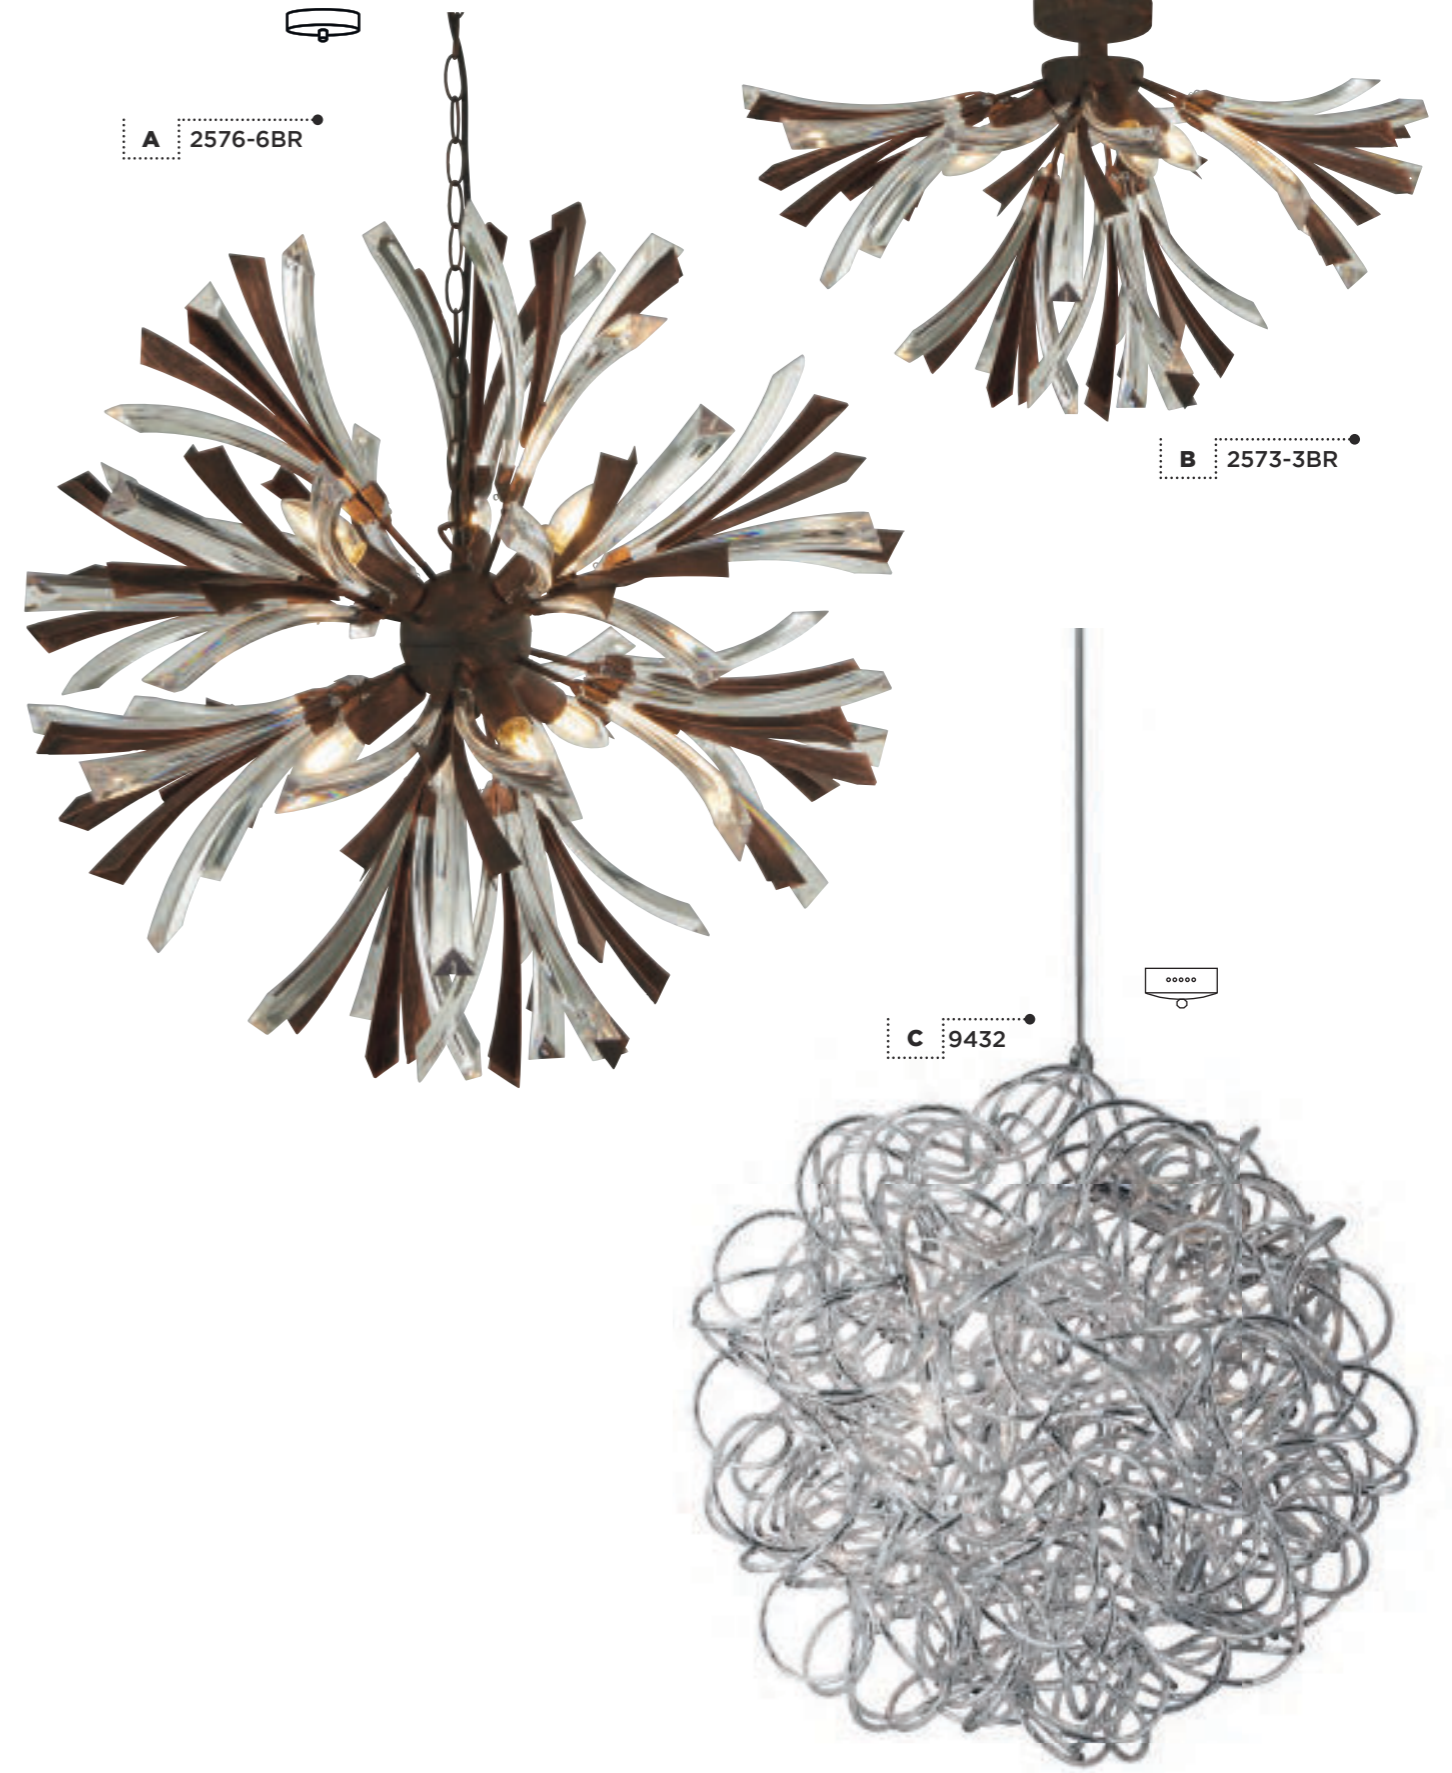

Item	Product Code	Finish	Lamp	Max Watt	Dimmable	Dimensions (cm)		
						Drop	Height	Width
A	2576-6BR	Metal. Black Brushed Gold / Clear	E14	6 x 40W	✓	150	66	66
B	2573-3BR	Metal. Black Brushed Gold / Clear	E14	3 x 40W	✓	-	41	66
C	9432	Metal. Silver / Chrome Wire	G4	6 x 7W	x	138	41	41

A, C = Height Adjustable