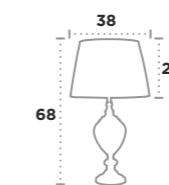

Greyson

UK Product Code	3721CL
EU Product Code	EU3721CL
Body Finish	Chrome / Optic Clear Glass
Shade Finish	Grey Pleated Shade
Lamp	E27 / Max Watt 1 x 60W