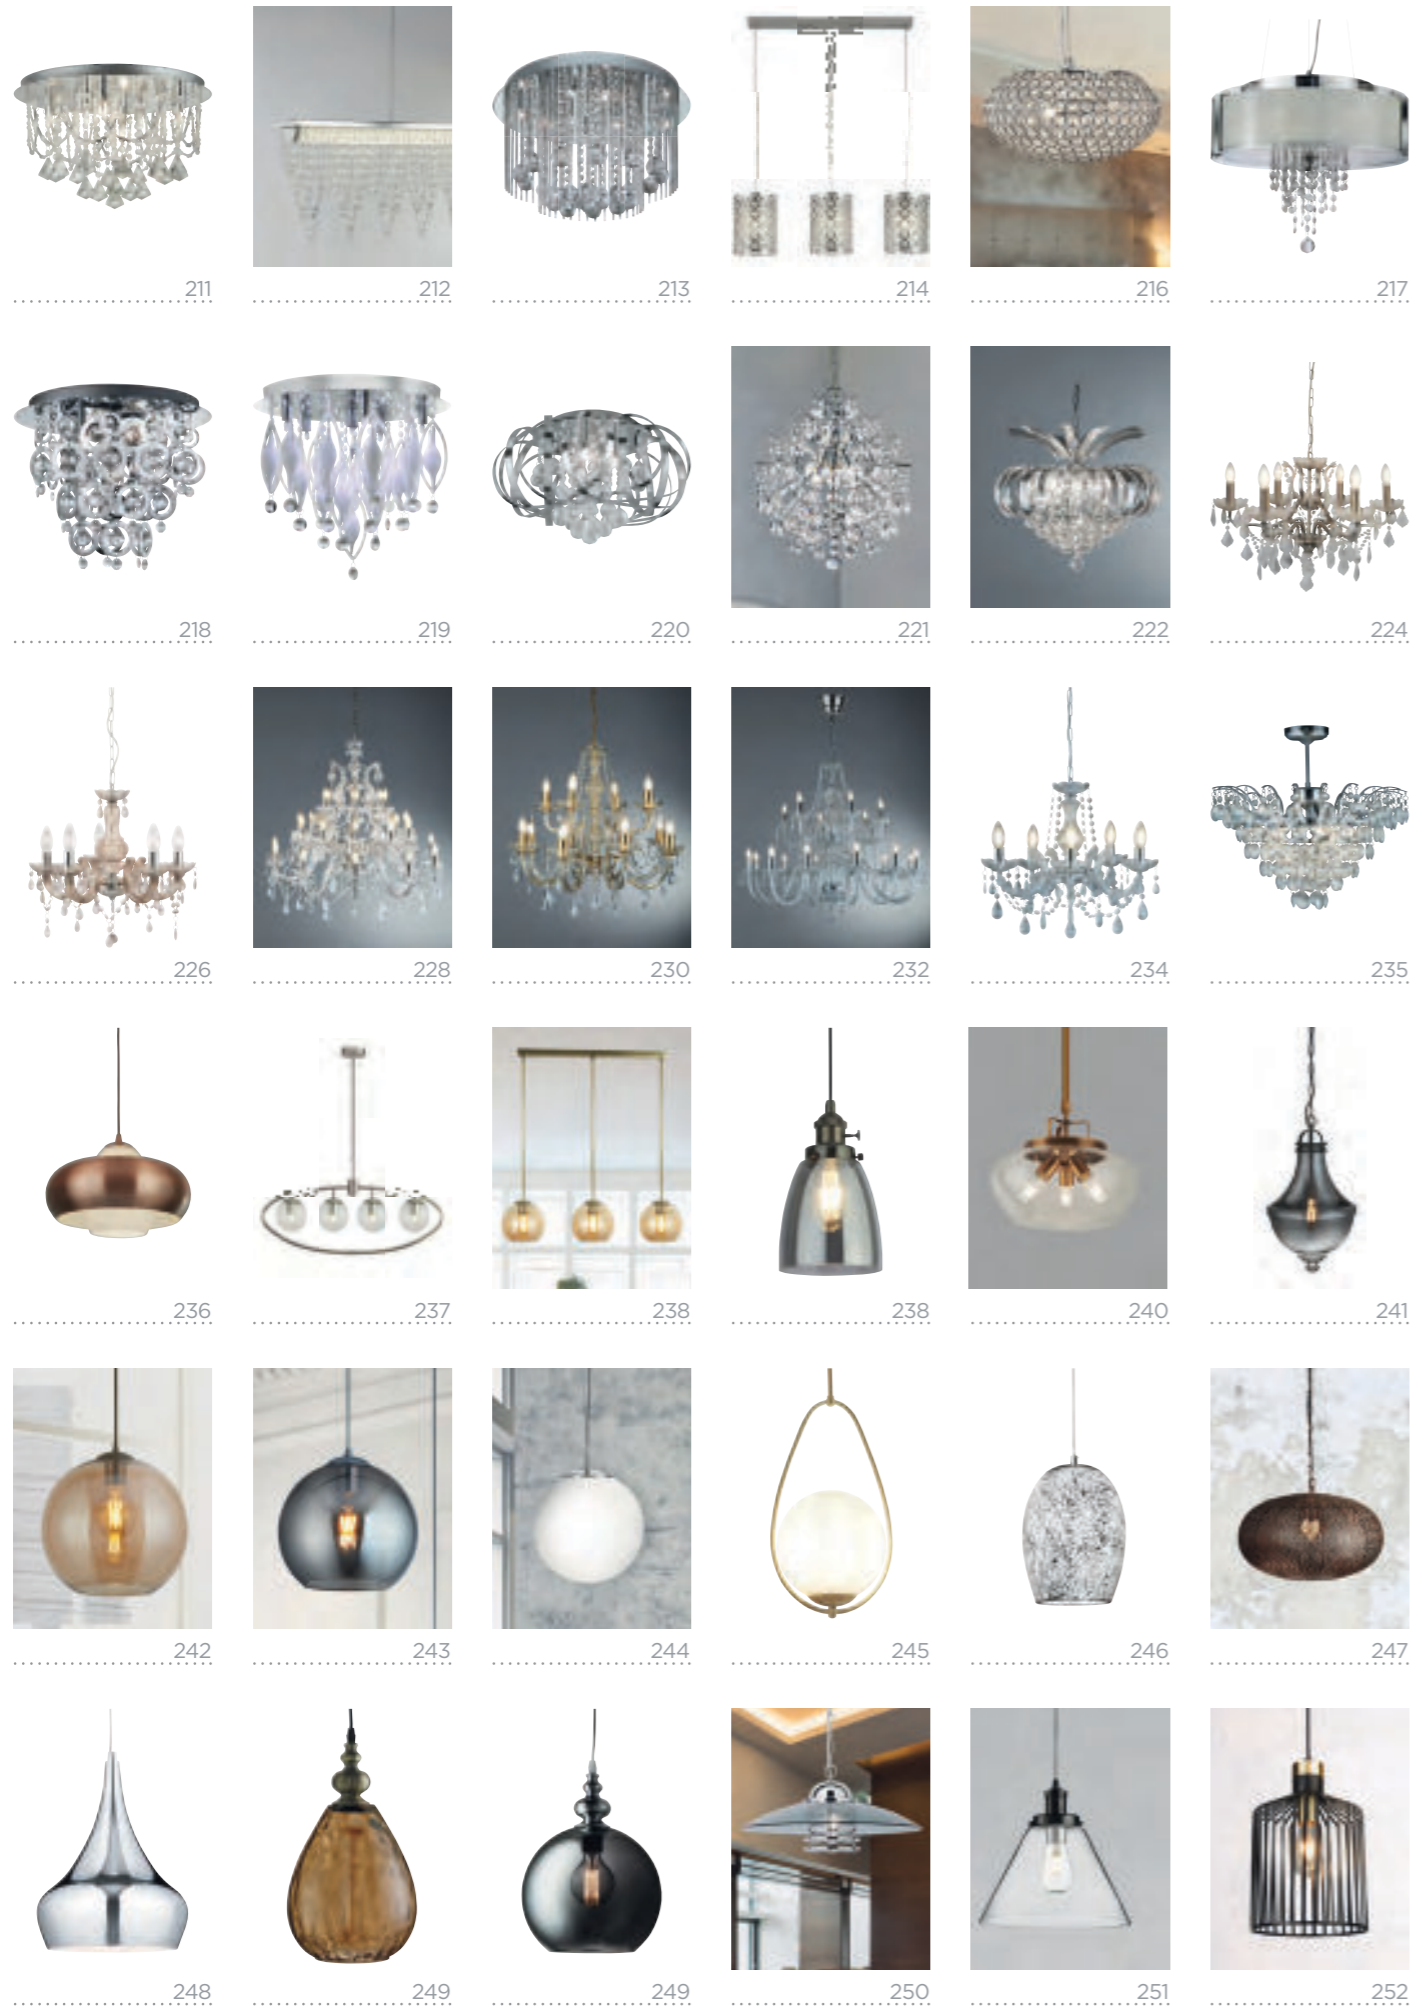

Tripod s.123

Mushroom s.134

Pagoda s.136

Venice s.137

A. 4781BK
Metal.Black/Crystal Sand/Acrylic Shade 21W
3000K H145mm D1500mm
W370mm L370mm

B. 4781GO
Metal.Gold/Crystal Sand/Acrylic Shade
21W 3000K H145mm D1500mm
W370mm L370mm