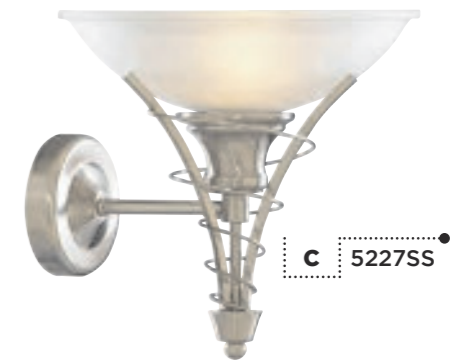

Item	Product Code	Finish	Lamp	Max Watt	Dimmable	Dimensions (cm)			Replacement Glass
						Drop	Height	Width	
A	1591AB	Metal. Antique Brass / Alabaster Glass	E27	1 x 60W	✓	77	22	34	GO1591
B	1591SS	Metal. Satin Silver / Alabaster Glass	E27	1 x 60W	✓	77	22	34	GO1591
C	9369	Metal. Antique Brass / Ribbed Glass	E27	1 x 60W	✓	78	25	34	GO9369
D	1044	Metal. Satin Silver / Ribbed Glass	E27	1 x 60W	✓	78	25	34	GO1044

Height Adjustable

Item	Product Code	Finish	Lamp	Max Watt	Dimmable	Drop	Dimensions (cm)			Replacement Glass
							Height	Width	Projection	
A	5224SS	Metal. Satin Silver / Frosted Glass	E27	1 x 60W	✓	90	34	33	-	GO5224
B	5224AB	Metal. Antique Brass / Frosted Glass	E27	1 x 60W	✓	90	34	33	-	GO5224
C	5227SS	Metal. Satin Silver / Frosted Glass	E27	1 x 60W	✓	-	23	23	24	GO5227
D	5227AB	Metal. Antique Brass / Frosted Glass	E27	1 x 60W	✓	-	23	23	24	GO5227
E	4581-14AB	Metal. Antique Brass / Frosted Glass	E27	1 x 60W	✓	81	33	33	-	GO4581-14

A, B, E = Height Adjustable