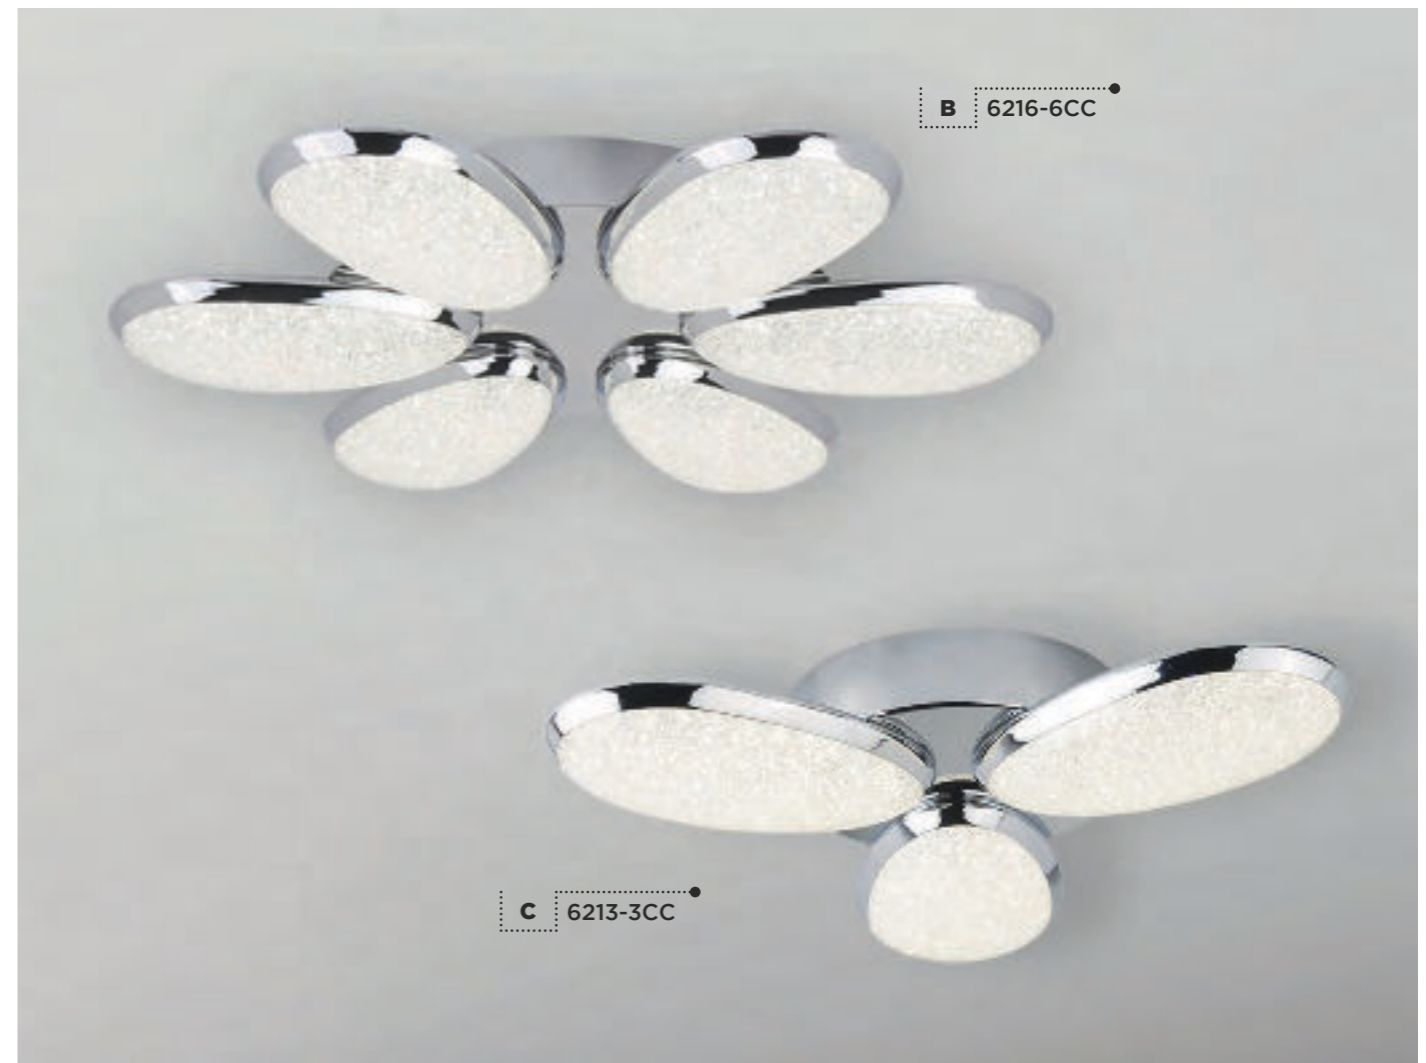

B 6216-6CC

C 6213-3CC

Item	Product Code	Finish	Lamp	Max Watt	Dimmable	Lumens	Colour Temp	Dimensions (cm)		
								Height	Width	Length
A	2004-4CC	Metal. Chrome / Acrylic	LED	30W	x	1650	3000K	7	50	75
B	6216-6CC	Metal. Chrome / Crushed Ice	LED	48W	x	3800	4000K	9	52	-
C	6213-3CC	Metal. Chrome / Crushed Ice	LED	24W	x	1900	4000K	9	44	-