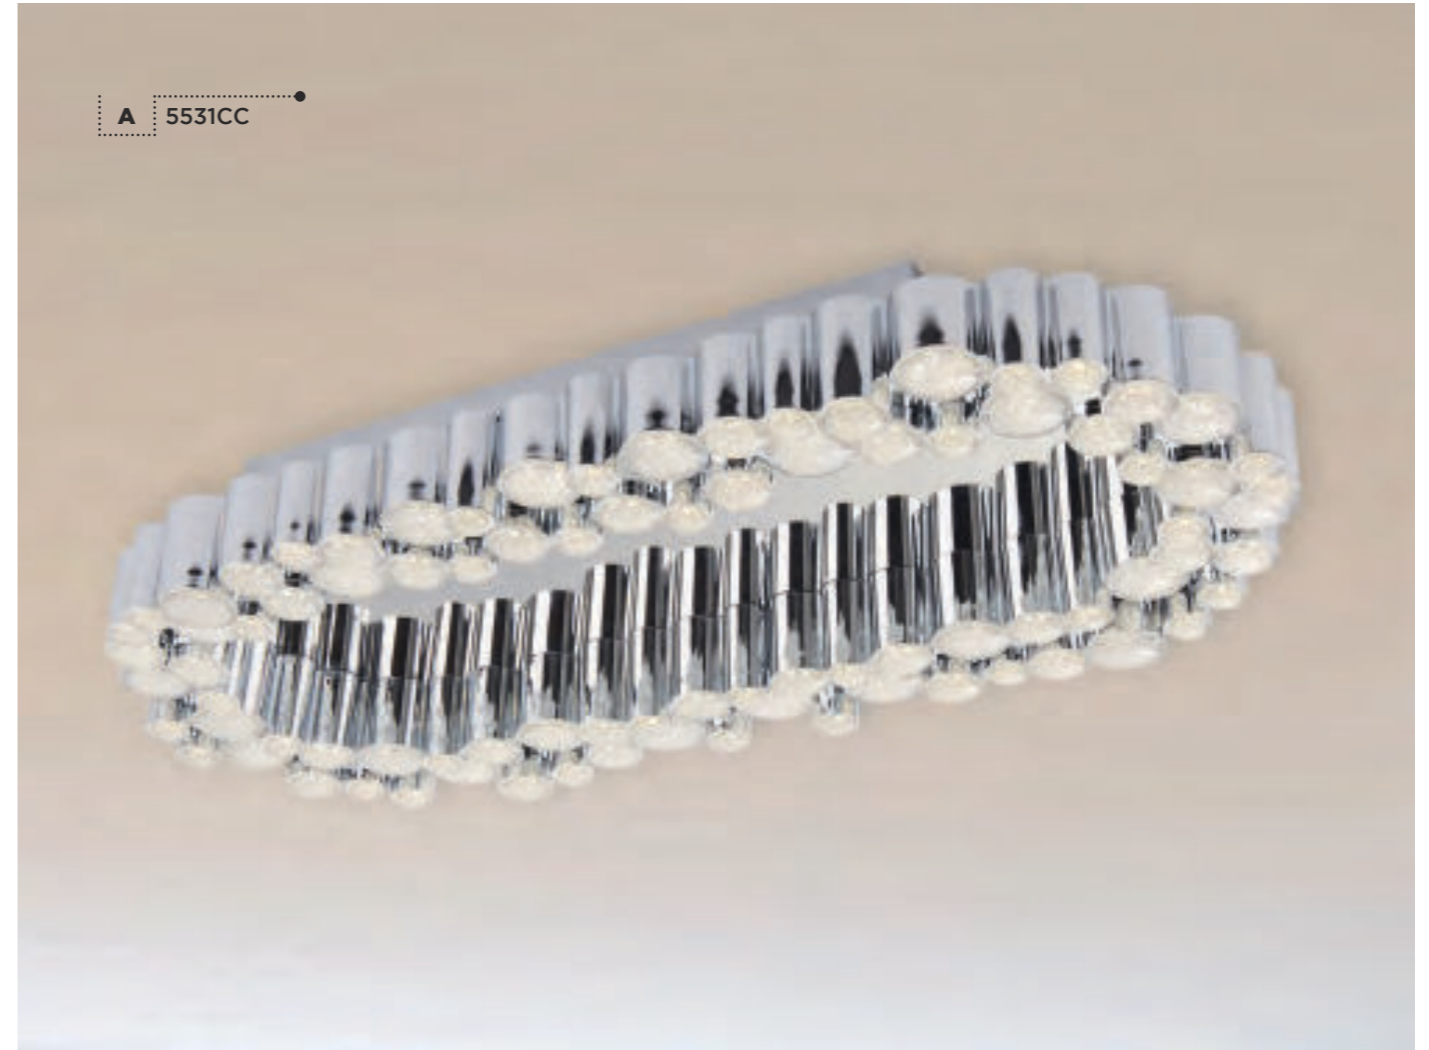

Height Adjustable

A 5531CC

Polo

B 9109-28CC

C 8015-5CC

Item	Product Code	Finish	Lamp	Max Watt	Dimmable	Lumens	Colour Temp	Dimensions (cm)		
								Height	Width	Length
A	5531CC	Metal. Chrome / Crystal Sand	LED	38W	✓	2060	3000K	12	36	79
B	9109-28CC	Metal. Chrome / Acrylic	LED	18W	✓	1500	4000K	10	28	-
C	8015-5CC	Metal. Chrome / Acrylic	LED	30W	✓	1700	4000K	7	40	-