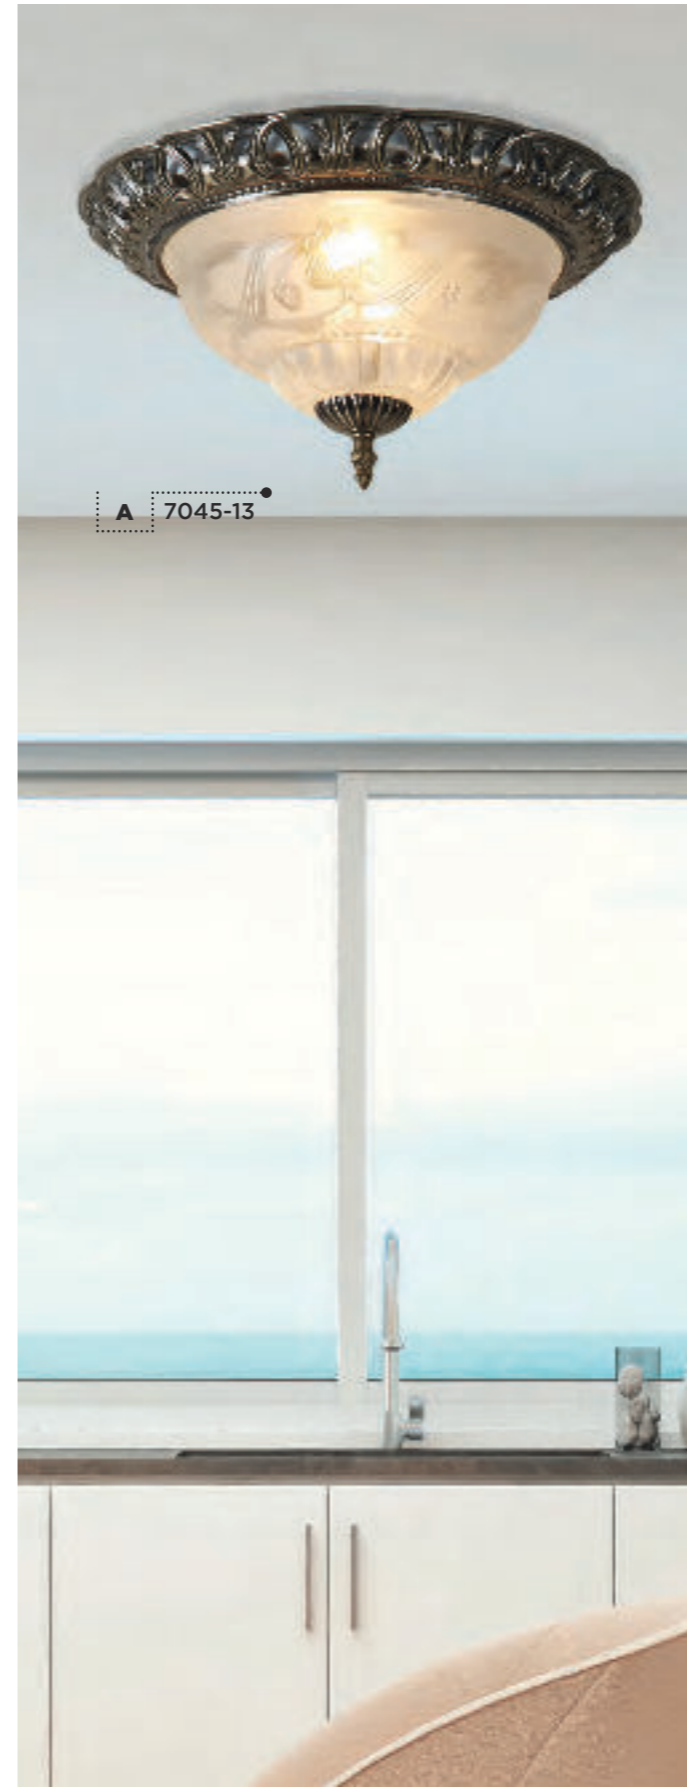

A 7045-13

B 5772-2AB

C 6580AB

D 6436

Item	Product Code	Finish	Lamp	Max Watt	Dimmable	Dimensions (cm)		Replacement Glass
						Height	Width	
A	7045-13	Metal. Antique Brass / Glass	E14	2 x 40W	✓	17	33	GO7045-13
B	5772-2AB	Metal. Antique Brass / Glass	E14	2 x 40W	✓	15	30	GO5772-2
C	6580AB	Metal. Antique Brass / Glass	E14	2 x 40W	✓	22	33	GO6580AB
D	6436	Metal. Antique Brass / Glass	E14	2 x 40W	✓	16	37	GO6436