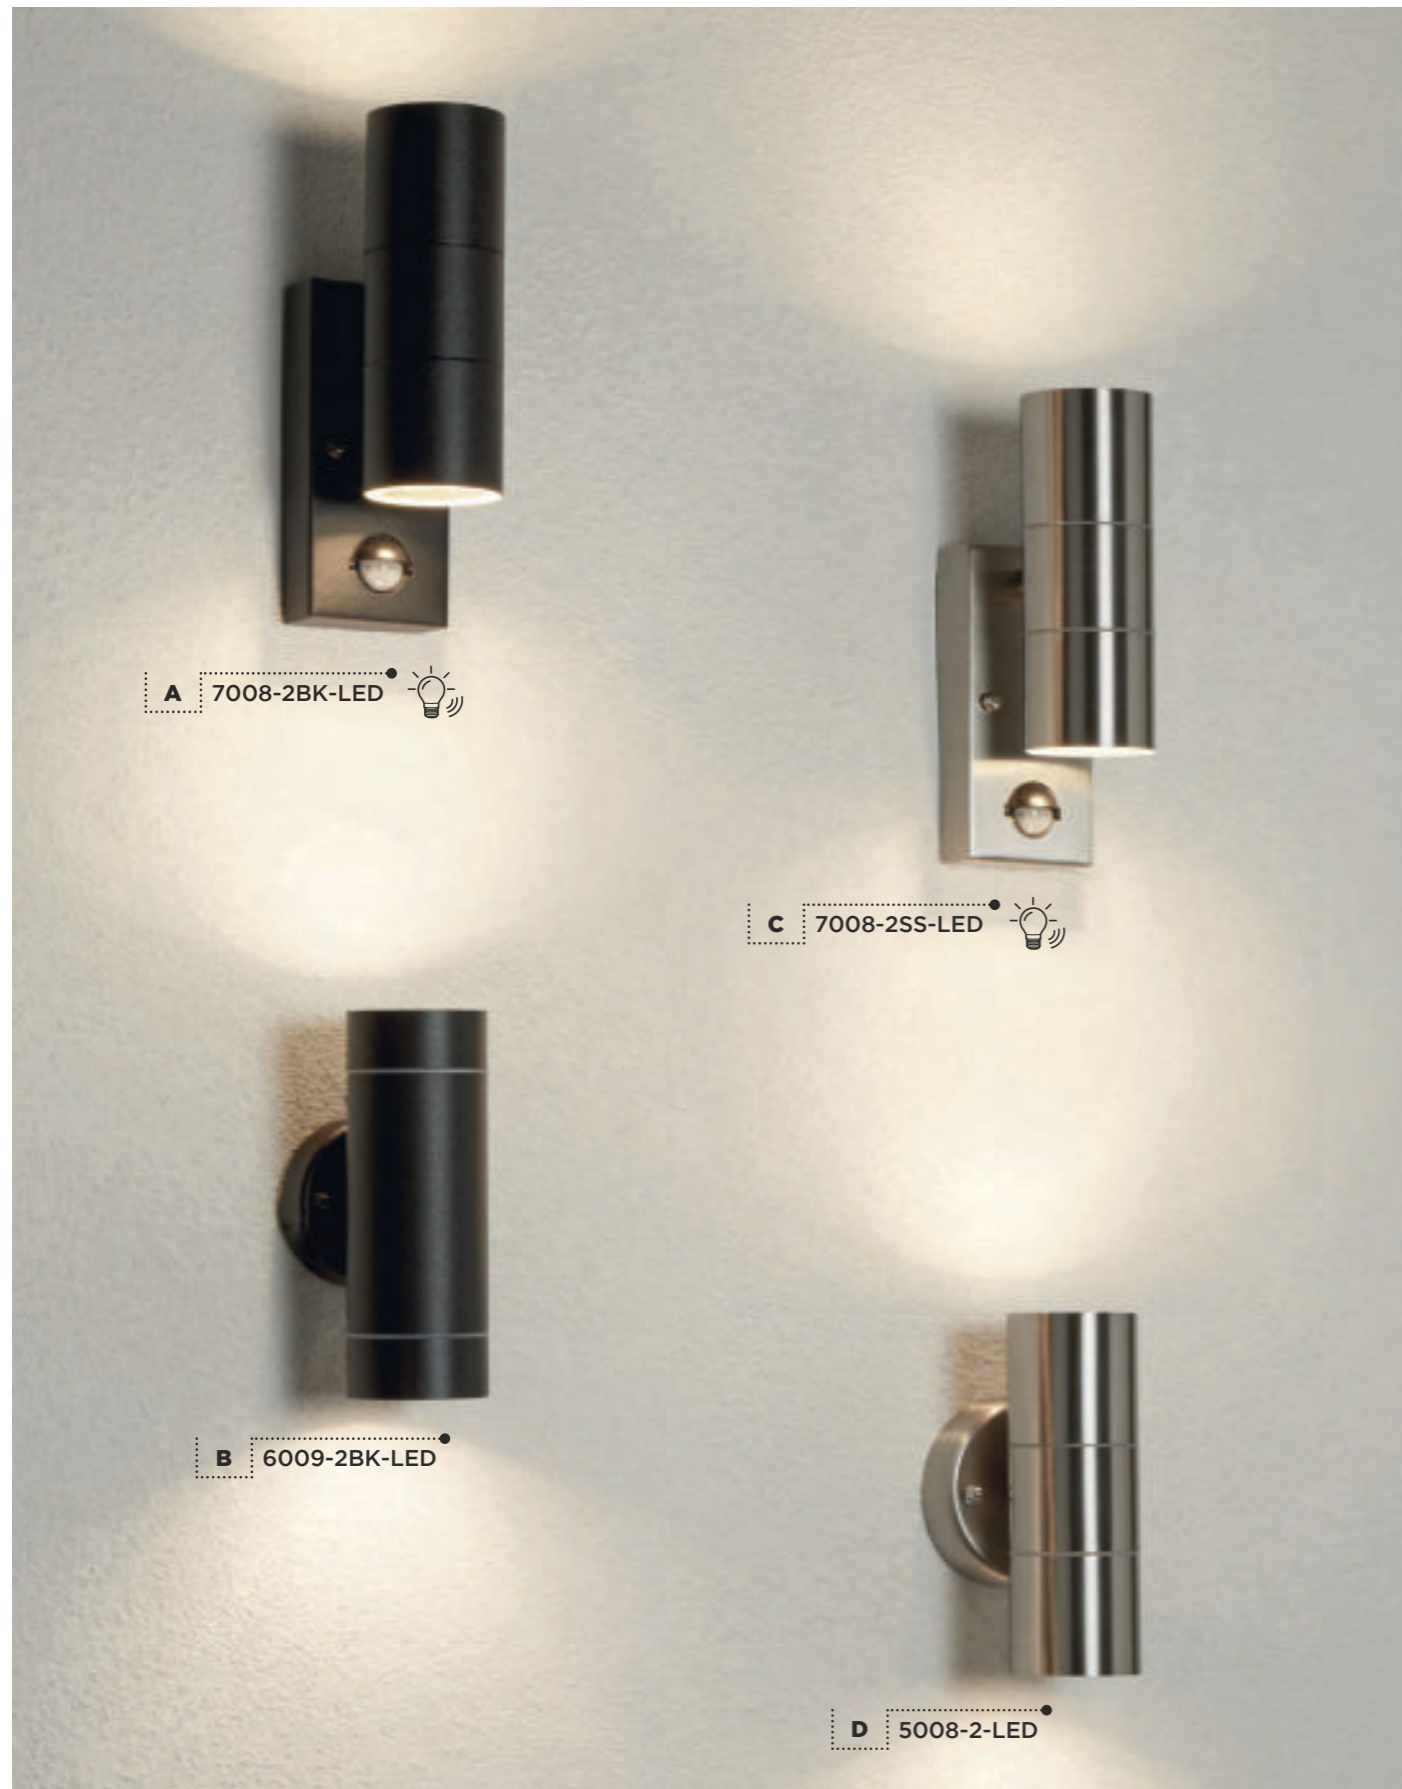

Item	Product Code	IP	Finish	Lamp	Max Watt	Dimmable	Lumens	Colour Temp	Dimensions (cm)		
									Height	Width	Projection
A	7008-2BK-LED	IP44	Stainless Steel / Glass	GU10	2 x 3W	x	540	3000K	22	7	11
B	6009-2BK-LED	IP44	Stainless Steel / Glass	GU10	2 x 3W	x	540	3000K	16	8	9
C	7008-2SS-LED	IP44	Stainless Steel / Glass	GU10	2 x 3W	x	540	3000K	22	7	11
D	5008-2-LED	IP44	Stainless Steel / Glass	GU10	2 x 3W	x	540	3000K	16	6	9