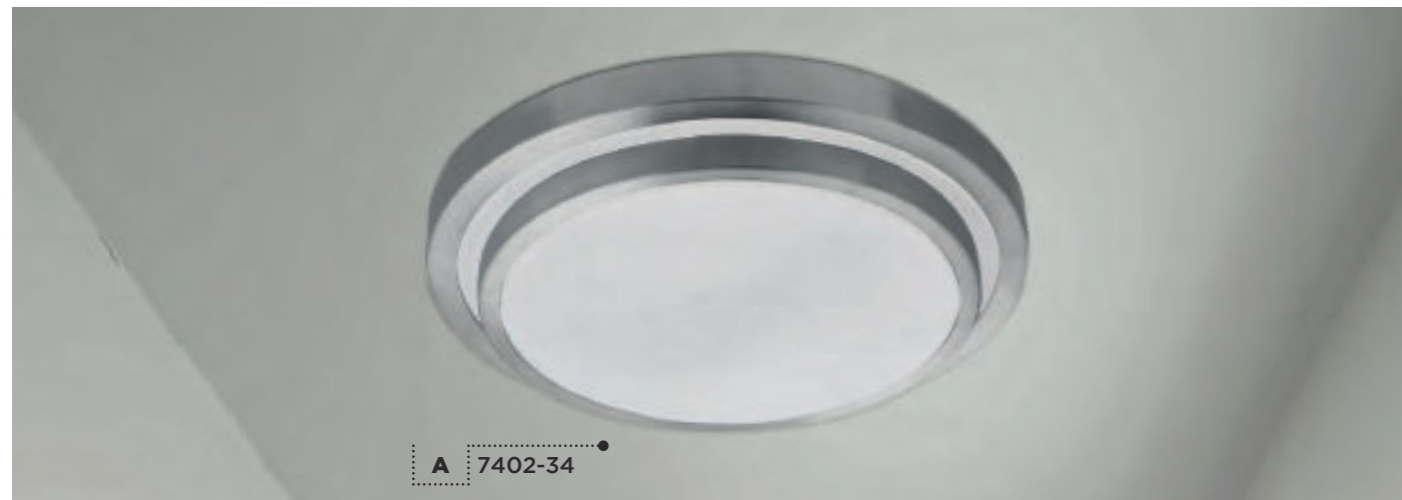

Item	Product Code	IP	Finish	Lamp	Max Watt	Dimmable	Lumens	Colour Temp	Dimensions (cm)		Replacement Glass
									Height	Width	
A	7402-34	IP44	Silver / White / Acrylic	LED	18W	x	1000	3000K	10	34	-
B	8100-30CC	IP44	Polycarbonate / Acrylic / Glass Sand	LED	18W	x	1350	4000K	3	40	-
C	8100-60CC	IP44	Polycarbonate / Acrylic / Glass Sand	LED	26W	x	2000	4000K	3	60	-
D	8100-40CC	IP44	Polycarbonate / Acrylic / Glass Sand	LED	24W	x	1800	4000K	3	40	-
E	8101-30SS	IP44	Polycarbonate / Acrylic	LED	18W	x	1245	3000K	3	30	-
F	8101-40SS	IP44	Polycarbonate / Acrylic	LED	23W	x	1645	3000K	3	40	-