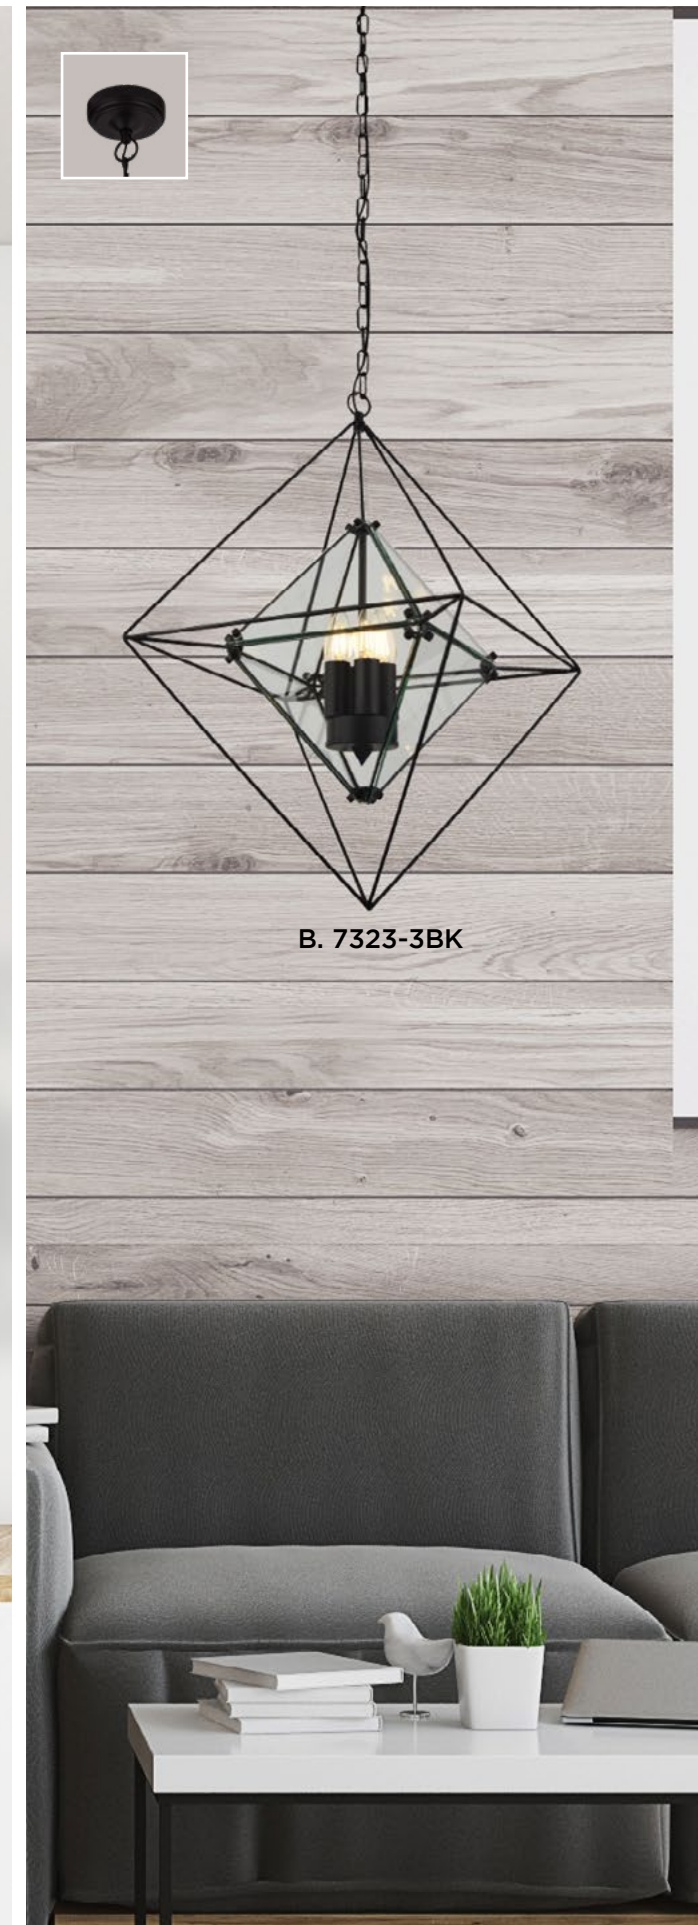

B. 7323-3BK

B. 7323-3BK
Metal.Black/Clear Glass Panels
3x40W H580mm D1500mm
W570mm