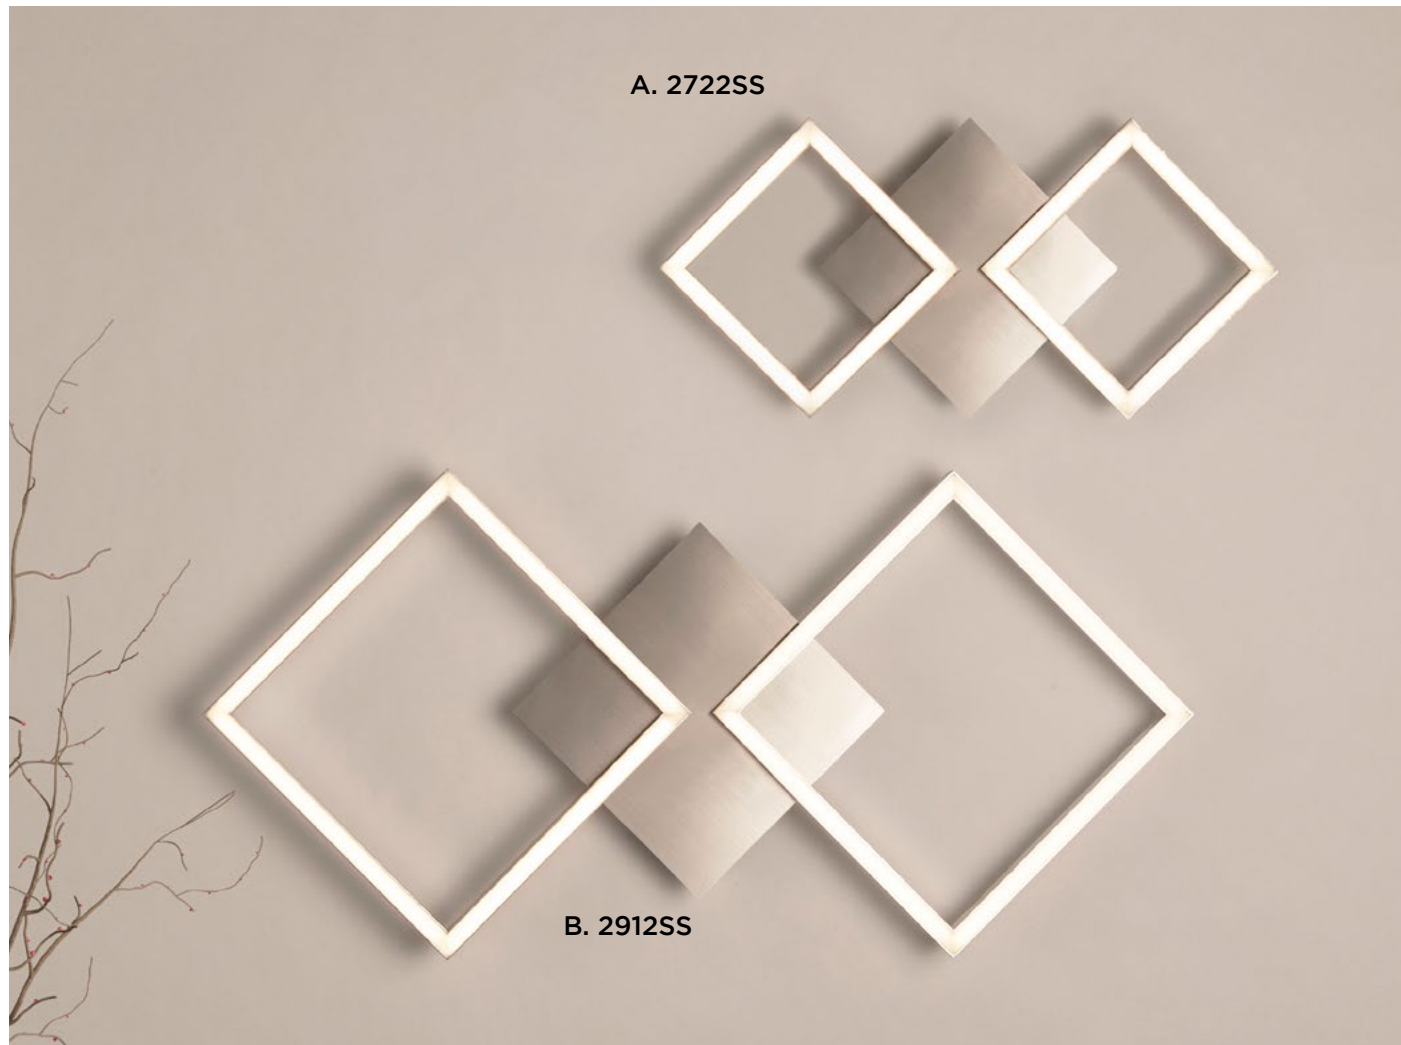

A. 2722SS
Metal.Satin Silver
18W 3000K W470mm L230mm
P60mm

B. 2912SS
Metal.Satin Silver
25W 3000K W750mm L370mm
P60mm

C. 2914SS
Metal.Satin Silver
39W 3000K W520mm L720mm
P60mm