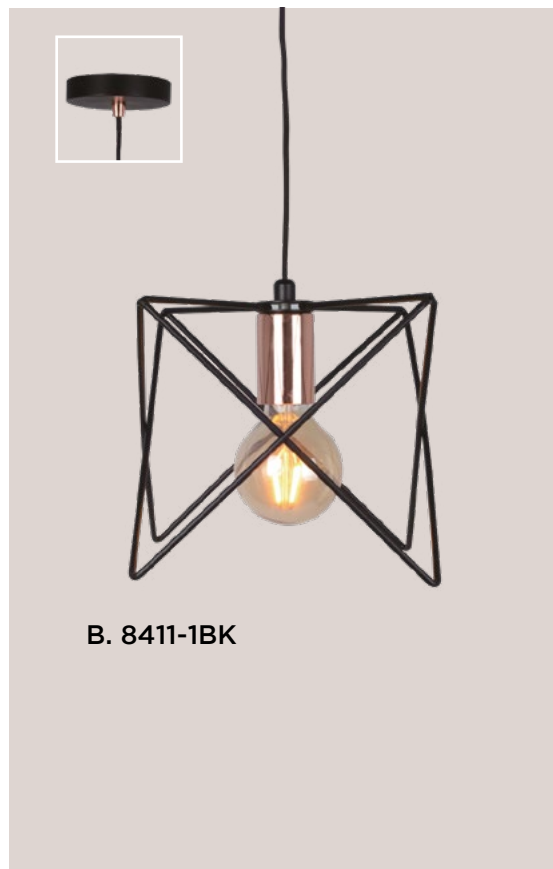

C. 8413-3BK

A. 8414-4BK
Metal.Matt Black/Shiny Copper
4x60W H250mm D1460mm
W190mm L730mm

B. 8411-1BK