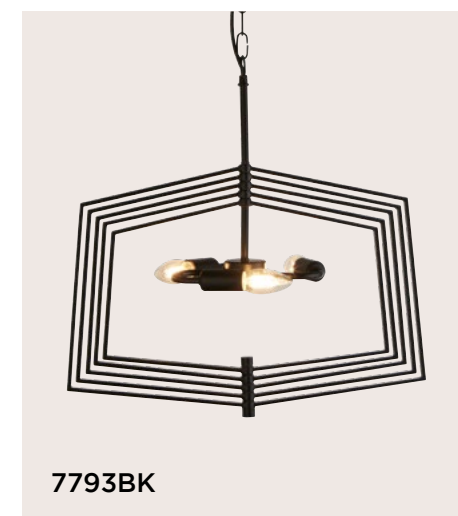

7793BK

7793BK