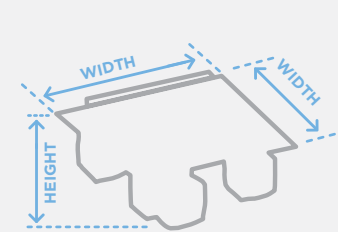

Warm white
3000K

Cool white
4000K

Measuring fittings

Spotlights

Wall lights

Semi-flush

Pendants

Flush fitting