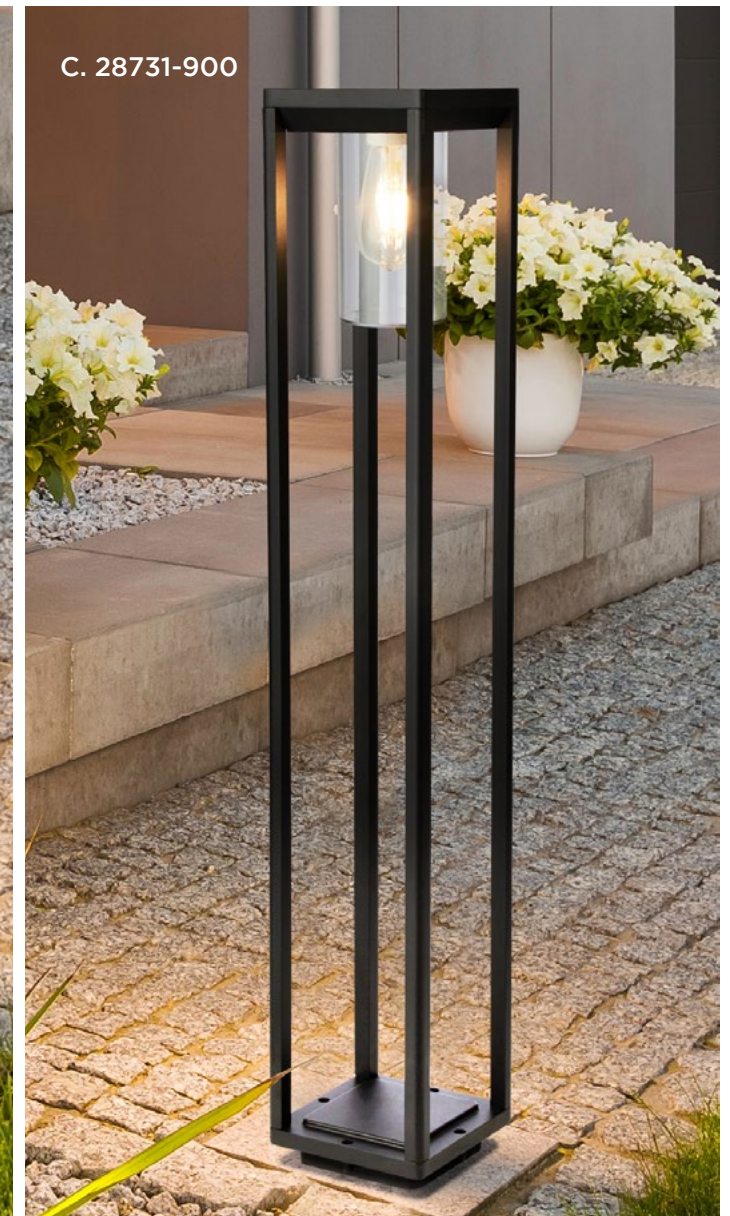

B. 28731-450
Die Cast Aluminium..Sand Black/Aluminium/Clear
PC Shade 15W H450mm W150mm L150mm
Spare Glass: GO28731

C. 28731-900
Die Cast Aluminium..Sand Black/Aluminium/Clear
PC Shade 15W H900mm W150mm L150mm
Spare Glass: GO28731