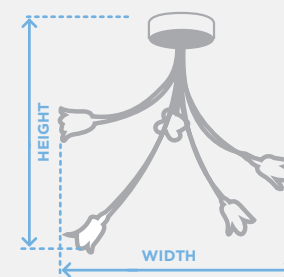

Warm white
3000K

Cool white
4000K

Measuring fittings

Spotlights

Wall lights

Semi-flush

Pendants

Flush fitting