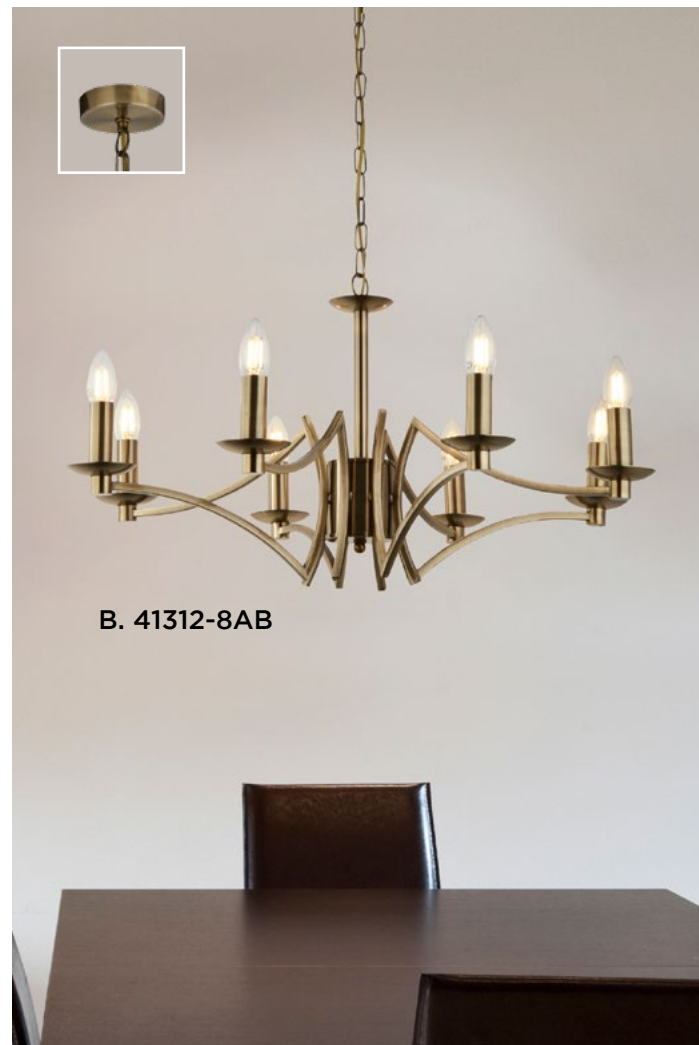

C. 41312-6AB

A. 41312-12AB
Metal,Antique Brass 12x40W
H380mm D1500mm W880mm

B. 41312-8AB
Metal,Antique Brass 8x40W
H380mm D1500mm W720mm

B. 41312-8AB