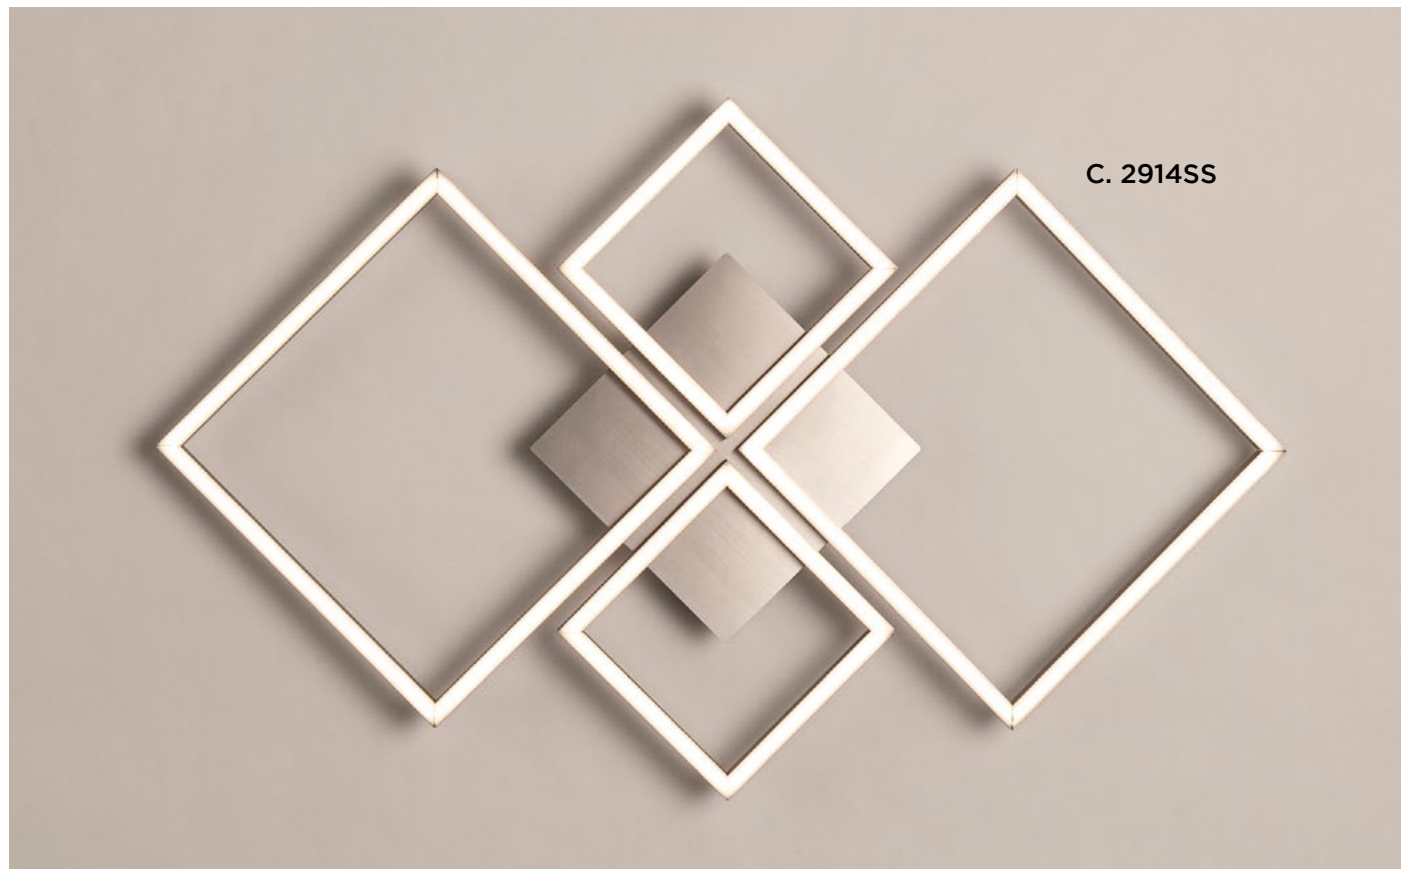

A. 2722SS
Metal.Satin Silver
18W 3000K W470mm L230mm
P60mm

B. 2912SS
Metal.Satin Silver
25W 3000K W750mm L370mm
P60mm

C. 2914SS
Metal.Satin Silver
39W 3000K W520mm L720mm
P60mm