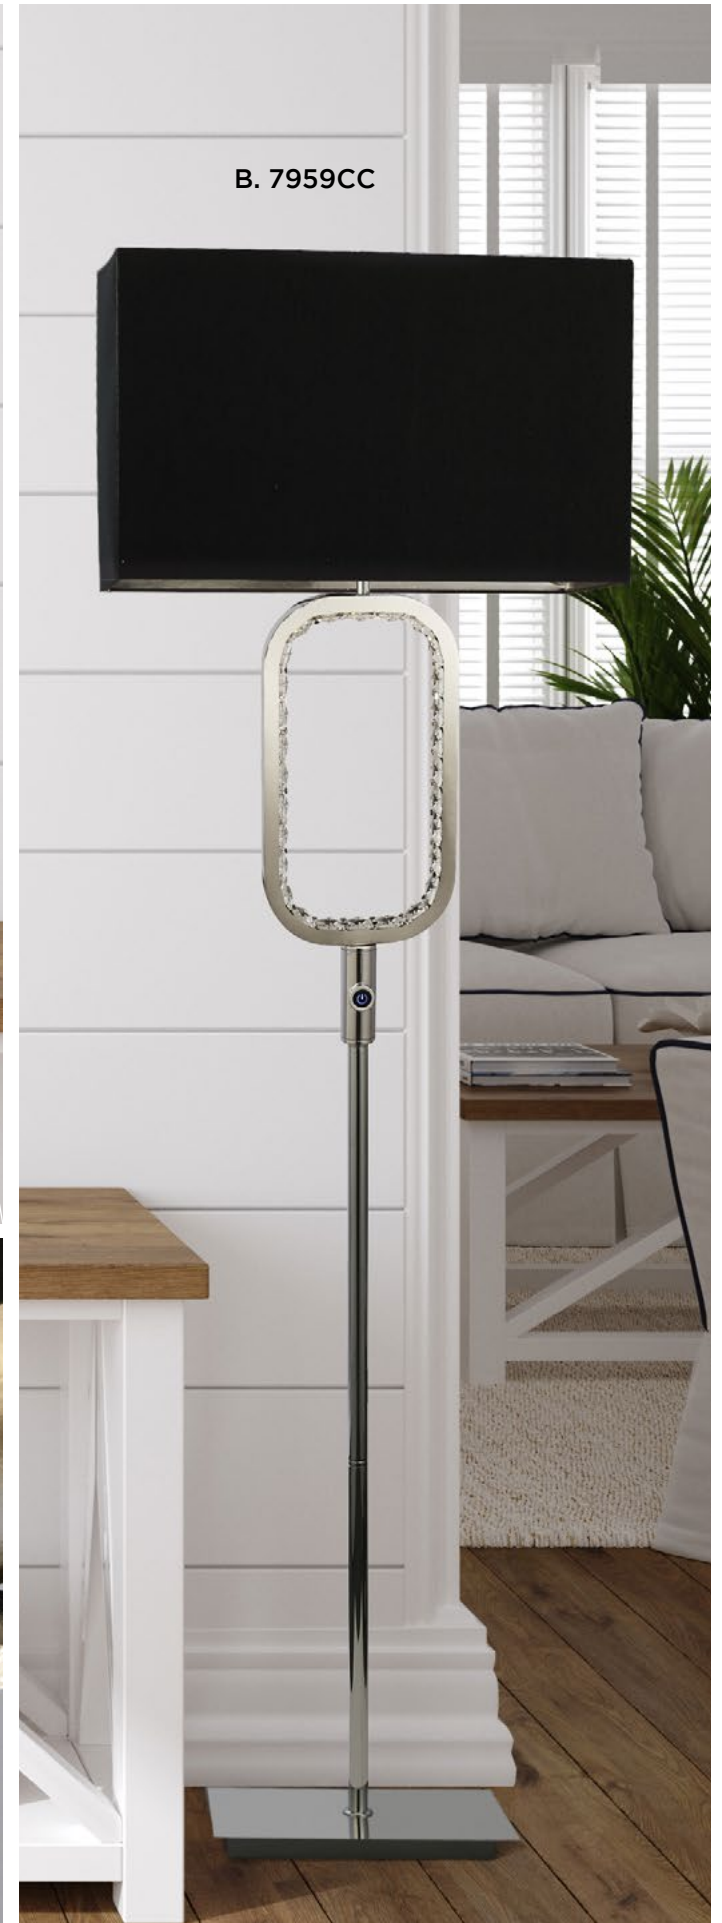

B. 7959CC EU7959CC
Metal.Chrome/Crystal Glass/Black Shade
60W + 5W 3000K H1520mm W255mm
L400mm