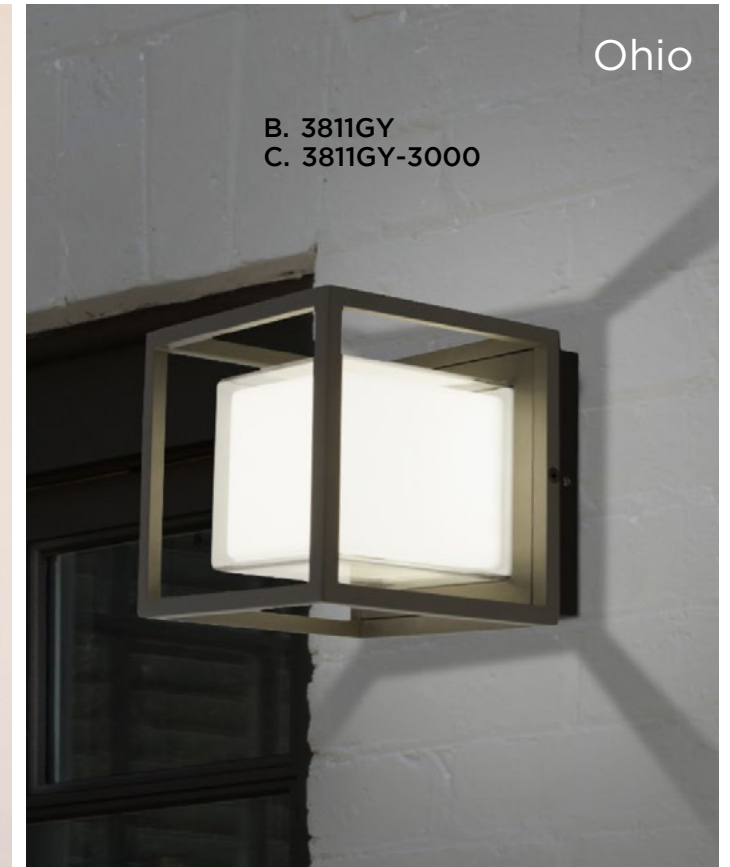

B. 3811GY
C. 3811GY-3000

B. 3811GY
Metal. Dark Grey/Opal White Shade
10W 4000K H150mm W150mm
P170mm

C. 3811GY-3000
Metal. Dark Grey/Opal White Shade
10W 3000K H150mm W150mm
P170mm