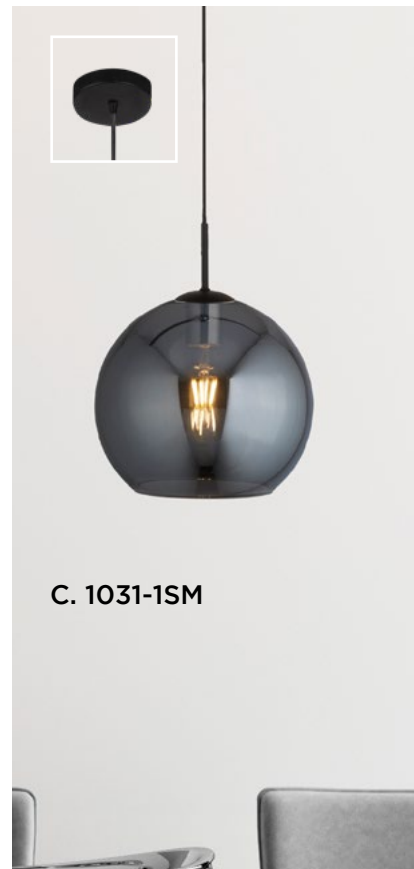

C. 1031-1SM

A. 1024-4SM
Metal.Matt Black/Smoked Glass Shade
4x60W H370mm D2410mm W300mm
L1755mm Spare Glass: GO1632SM

B. 1023-3SM
Metal.Matt Black/Smoked Glass Shade
3x60W H370mm D2410mm W300mm
L1460mm Spare Glass: GO1632SM

C. 1031-1SM
Metal.Matt Black/Smoked Glass Shade
1x60W H280mm D1200mm
W300mm L300mm