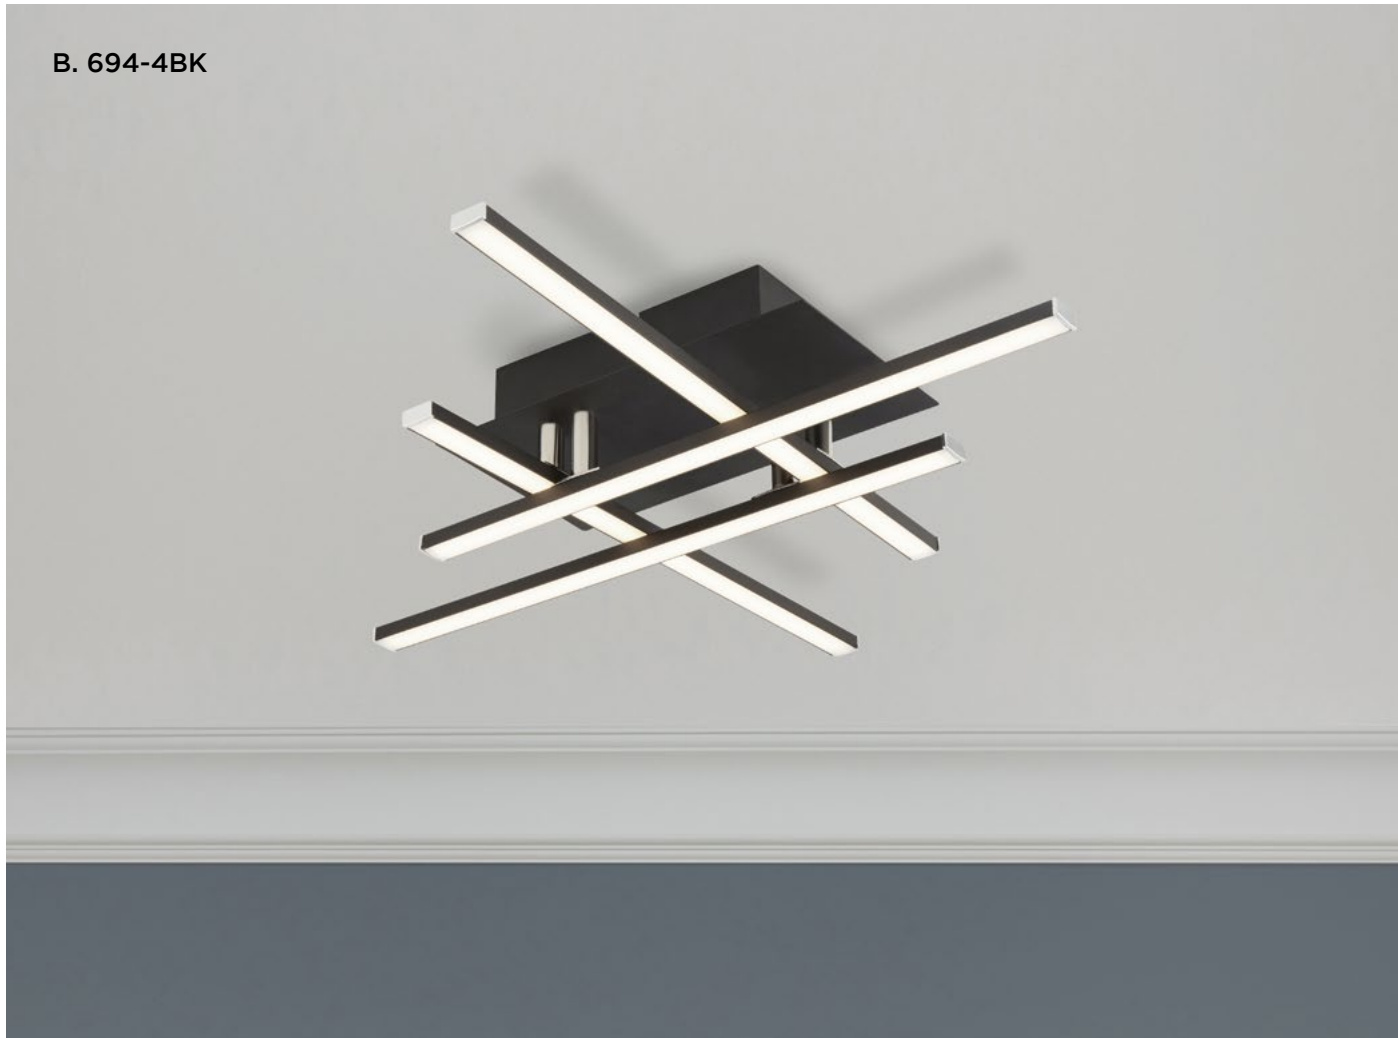

A. 696-6BK
Metal.Matt Black
24W 3000K H90mm W460mm
L460mm

B. 694-4BK
Metal.Matt Black
20W 3000K H90mm W450mm
L450mm