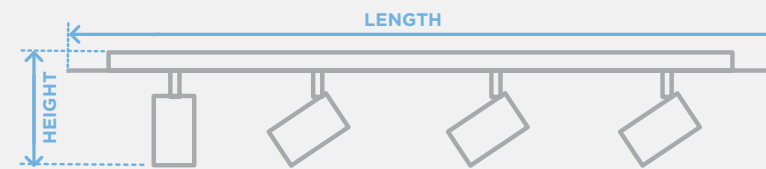

Warm white
3000K

Cool white
4000K

Measuring fittings

Spotlights

Wall lights

Semi-flush

Pendants

Flush fitting