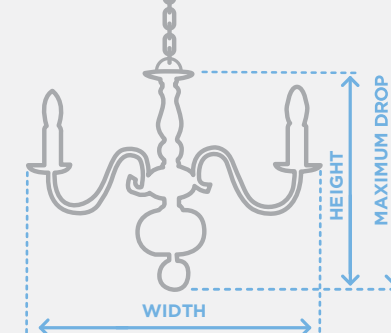

Warm white
3000K

Cool white
4000K

Measuring fittings

Spotlights

Wall lights

Semi-flush

Pendants

Flush fitting