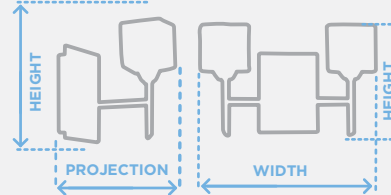

Warm white
3000K

Cool white
4000K

Measuring fittings

Spotlights

Wall lights

Semi-flush

Pendants

Flush fitting