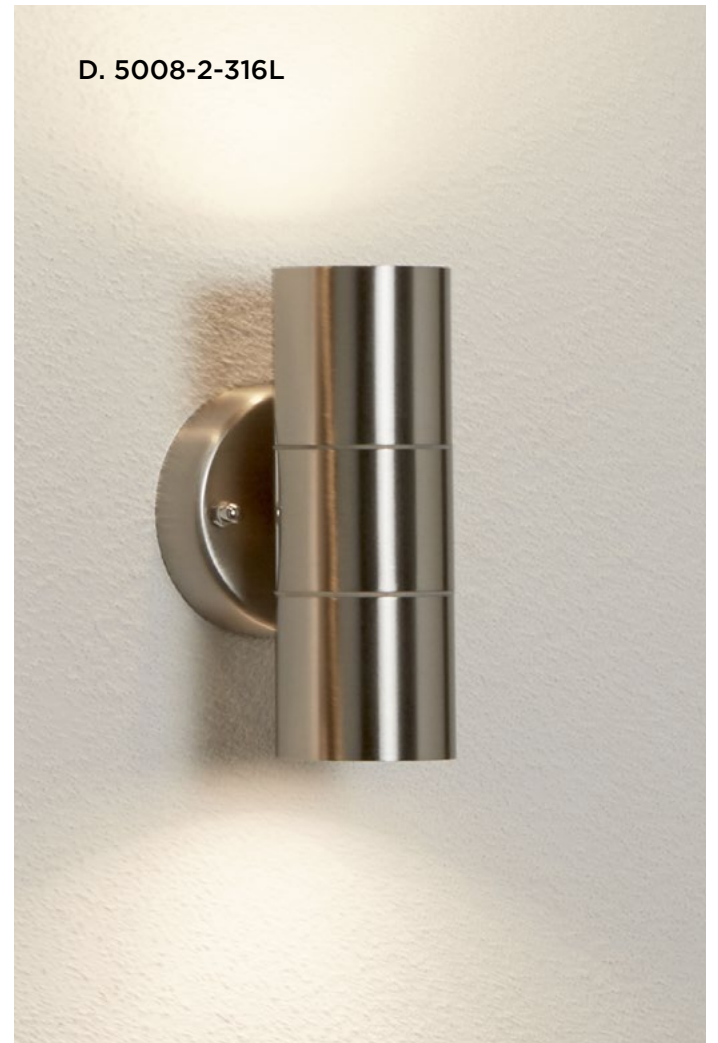

C. 7008-2-316L
Marine Grade Stainless Steel.Glass
2x35W H211mm W70mm P115mm

D. 5008-2-316L
Marine Grade Stainless Steel.
2x35W H163mm W60mm
P93mm