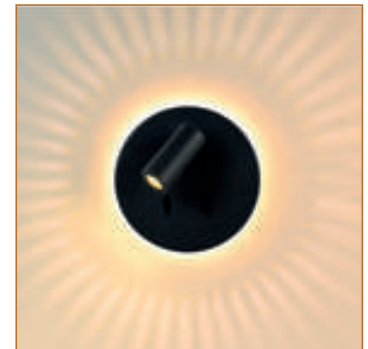

- 6W+3W/INTEGRATED LED/3000K/400+200lm
- Ø 14 cm/W 10,5 cm
- colors sandy white & sandy black
- metal