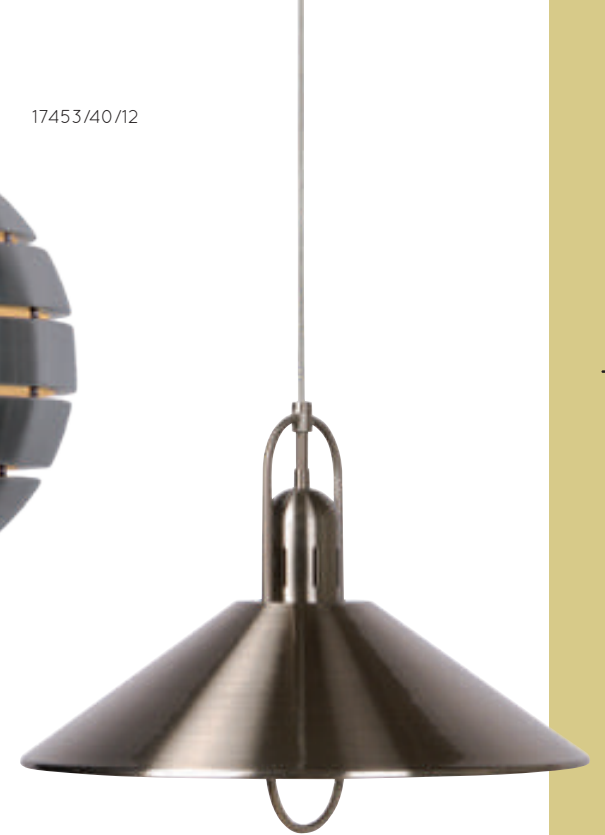

VOLO

- 1xE27/60W max./excl.
- Ø 40cm/H max. 120cm
- color satin chrome
- aluminium

bulb suggestion
49020/05/67

17453/40/12

MARCO

This modern pendant lamp named Marco is functional lighting for a modern kitchen, dining room, living room, bedroom or entry. The pendent lamp is made of metal and has a matte finish in chrome.

- 1xE27/60W max./excl.
- Ø 40cm/H 30cm
- H max. 120cm
- color satin Chrome
- metal

bulb suggestion
49020/05/67

16428/40/12

ETERNAL

Eternal radiates class and warmth, which can be seen instantly. This pendant lamp overflows with elegance.