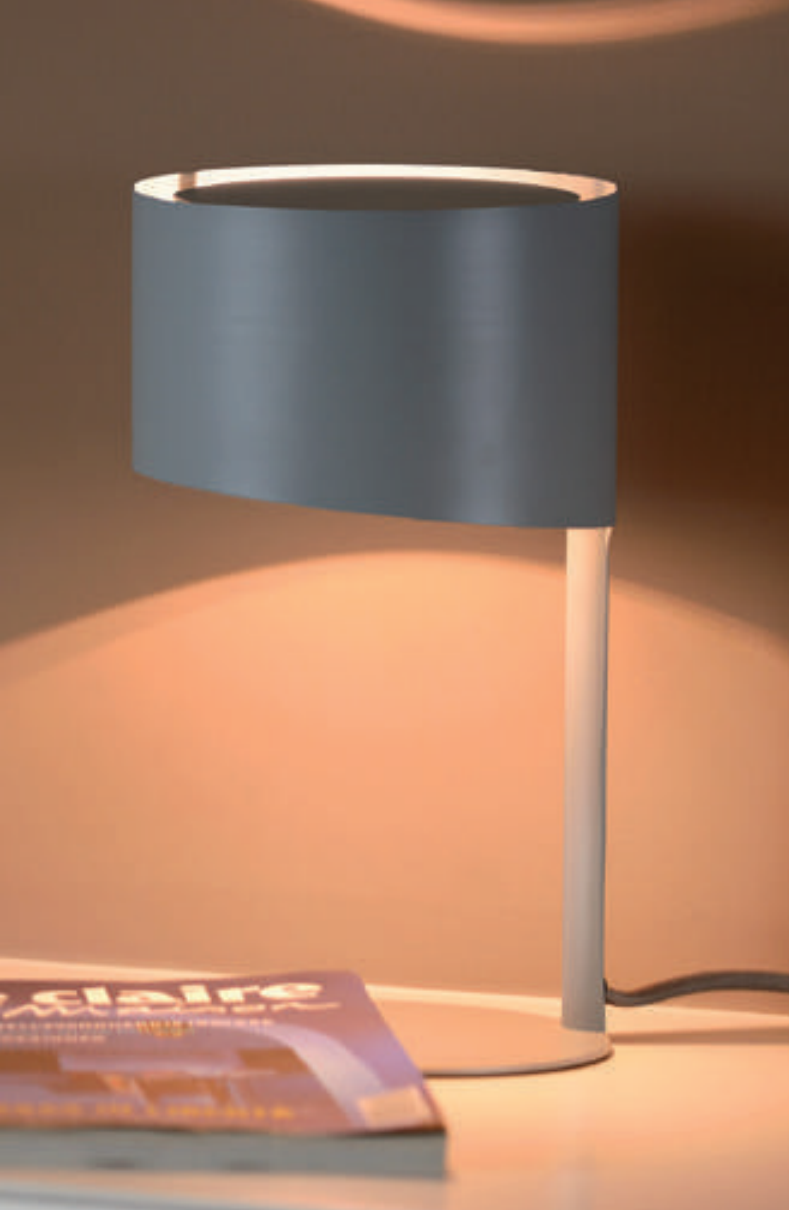

19792/24/12

19792/24/03

19792/24/30

- 1x20W+4W//INTEGRATED AC LED/3000K/1600+230lm/incl.
- Ø 30cm/H 180cm
- colors satin nickel, bronz & black
- metal

KNULLE

Combine cosy and comedy, and you have Knulle. This little table lamp stands out in its simplicity. The design is as simple as it is progressive. The base is asymmetrical and gives the lamp a surprising appearance.