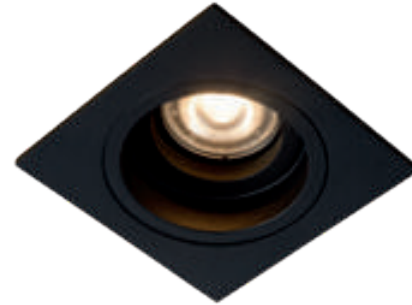

22959/01/30

Ø 8,3 cm