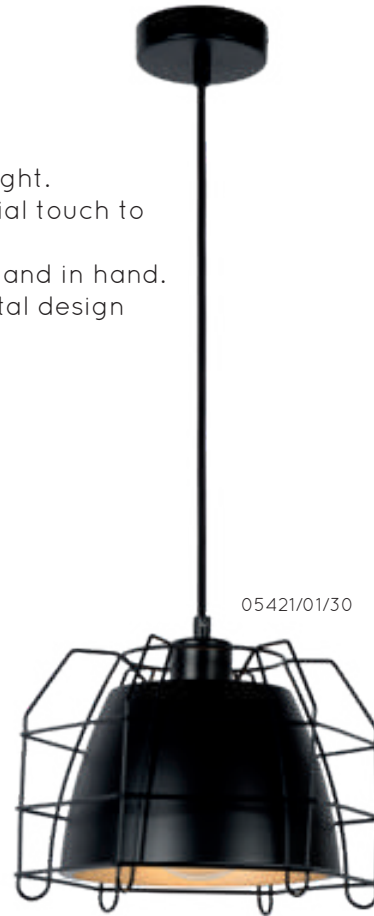

30773/01/30

bulb suggestion
49033/05/65

78391/50/30

MESH

A play of light, structure and openness that is Mesh. This pendant light clearly did not steal its name. The lamp shade is a feat of technology and elegance. The lamp shade is an impressive and double-sided mesh, made of high-end metal.

76464/01/30

76464/02/30

76464/03/30

GRID

Grid. A tough name for a sturdy light. The metal basket adds an industrial touch to this modern pendant. Clean and geometric shapes go hand in hand. Grid not only looks robust, its metal design really is quite durable.

bulb suggestion
49016/08/60

- 1xE27/40 W max./excl.
- Shade H 18cm/W 26cm/L 26cm
- H 148 cm max.
- color black
- steel

05421/01/30

05521/01/30

bulb suggestion
49022/04/67

TABLE LAMP

- 1xE14/40 W max./excl.
- Shade ø 20cm/W 15,5 cm
- color black
- steel

GRID

Flexible like a dancer and simultaneously as robust as a rock: this floor lamp, called Grid, combines these two elements.

bulb suggestion
49022/04/67

- 2xE14/40W max./excl.
- H 140cm /L 40cm
- color black
- steel