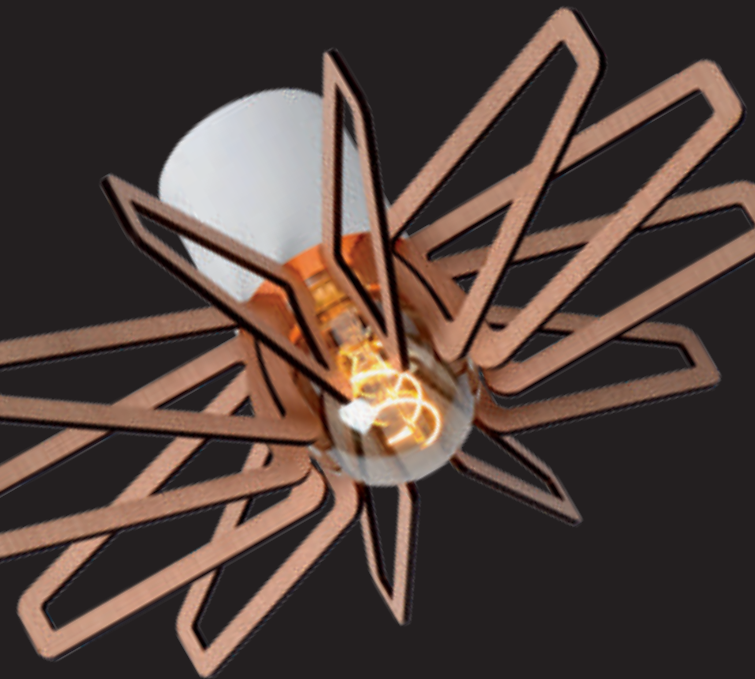

ZIDANE

77184/45/31

77184/45/30

- 1xE27/15W max./excl.
- Ø 45cm/H 18cm 77184/45/30, 31
- Ø 76cm/H 14cm/tot. H 157cm 77483/76/30, 31
- colors black/dark, light wood
- metal/MDF

bulb suggestion
49032/05/62