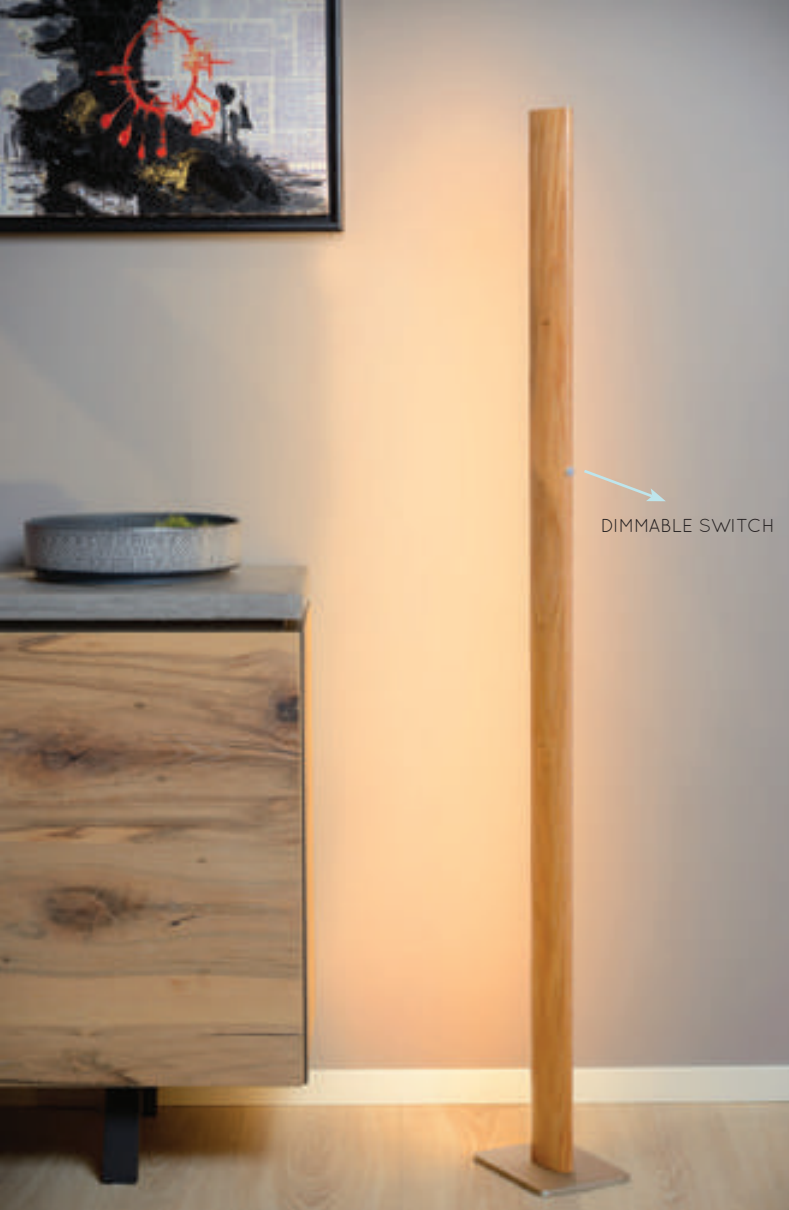

SYTZE LED

Top style !!

The natural appearance of wood with the practical usability of a sleek design. This Sytze hanging lamp combines the best of both worlds. With touch dimmer on the product !

48450/32/72
ON/OFF & TOUCH DIMMER - ON THE PRODUCT

DIMMABLE SWITCH

SYTZE LED

A wooden light box disguised as a 151cm high hunk of elegance. Sytze is characterized by its natural yet modern look. This floor lamp has an original light projection, which lends itself perfectly for accentuating an item in your interior.