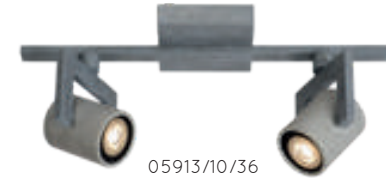

CONNI LED

This Conni-LED spot from Lucide connects organic round and sleek straight shapes with each other. The best of both worlds. The replaceable LED spots and their GU10 fitting are sunken in a tube-shaped, concrete housing.

- (1x)(2x)(3x)(4x) 5W/GU10/LED/3000K/
  (1x)(2x)(3x)(4x) 320lm/incl.
- Shade Ø 6cm/H 7,5cm
- H 14/16cm/W 10cm/L 10cm
- H 15/17cm/W 10cm/L (39cm) (60cm) (90cm)
- H 14/16cm/W 30cm/L 30cm
- color grey
- metal