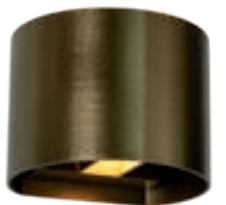

09218/04/97