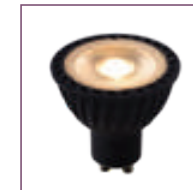

bulb suggestion
49009/05/31