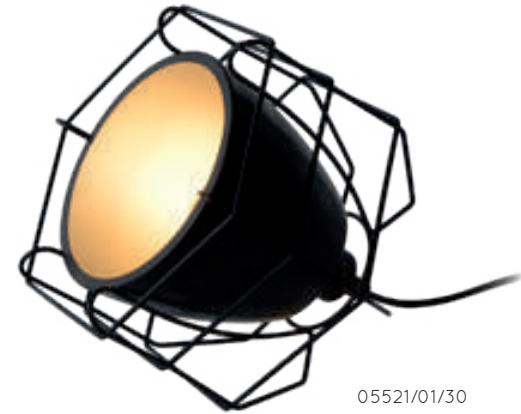

05521/01/30

TABLE LAMP

- 1xE14/40 W max./excl.
- Shade ø 20cm/W 15,5 cm
- color black
- steel