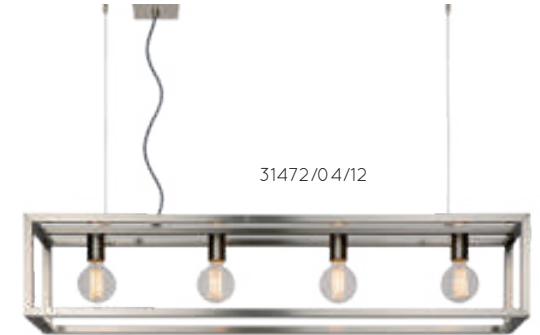

- 4xE27/60 Watt max./excl.
- Frame W 25x25cm/L 120cm
- H 155cm max.
- colors satin nickel, iron grey, copper, natural wood
- steel & wood veneer

bulb suggestion
49017/0560

THOR

A pendant light with a vintage look. Meet Thor. With four light sources that are LED light compatible, this pendant light offers sufficient light for any room in the house.