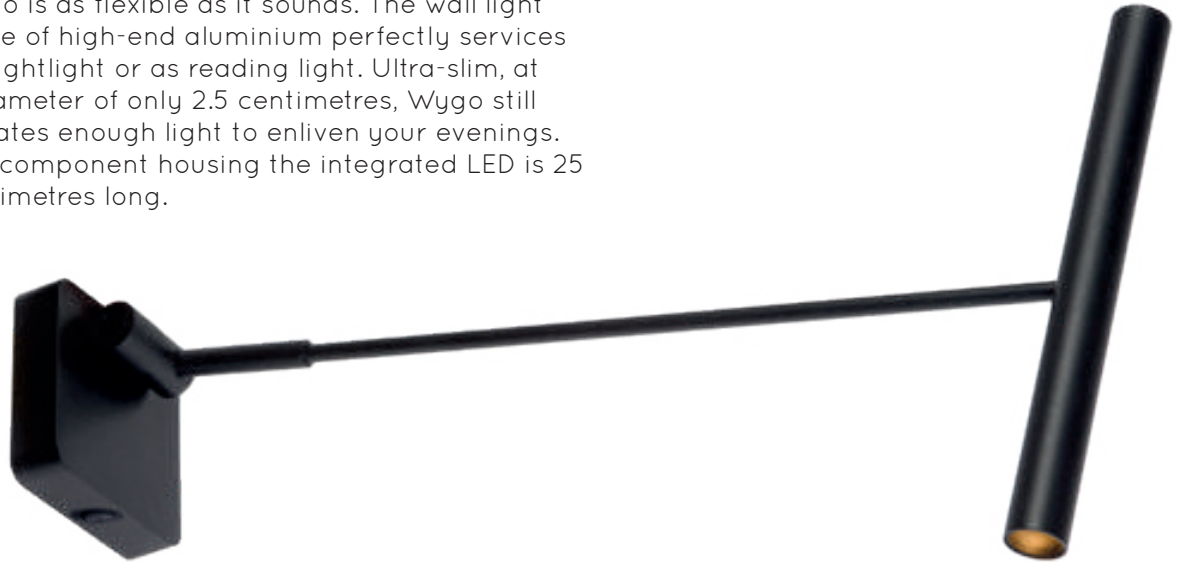

OVALIS

The Ovalis namely creates a beautiful hourglass light effect on the wall. With a size of 20cm x 8,5cm, the Ovalis is easy to place over a central box.

12219/02/31

12219/02/30

- 2xE14/9W max./excl.
- H 20cm/W 8cm/L 16cm
- colors black, white
- metal

bulb suggestion
49022/04/67

WYGO

Wygo is as flexible as it sounds. The wall light made of high-end aluminium perfectly services as nightlight or as reading light. Ultra-slim, at a diameter of only 2.5 centimetres, Wygo still radiates enough light to enliven your evenings. The component housing the integrated LED is 25 centimetres long.