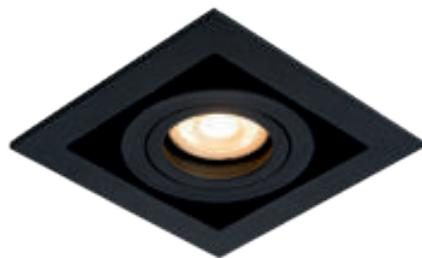

9,7 x 9,7cm

09926/01/30
ADJUSTABLE