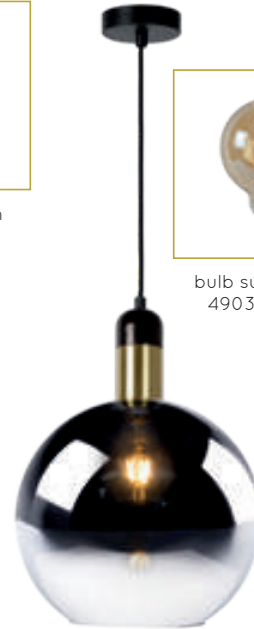

74404/01/65

74404/13/65

74404/05/65

74404/05/65

74404/13/65

TOLEDO

bulb suggestion
49034/05/62

- (1x) (3x)E27/40W max./excl.
- glass Ø20cm/H 20cm
- Ø25cm/H 165cm
- H 165cm/W 20cm/L 100cm
- H 165cm/Ø50cm/base Ø35cm
- color satin copper/amber
- aluminium/glass

74405/01/62

74405/13/62

74405/03/62

JULIUS

Almost against the ceiling or cheerfully dangling one and a half meters below? Julius can do both, whichever you prefer. This light sphere plays with the contrast between tinted and illuminated glass, between a downlight spread and a soft all-round glow.

34438/20/65

bulb suggestion
49042/05/62

34438/28/65

bulb suggestion
49032/05/62

34438/40/65

bulb suggestion
49033/05/62

- 1xE27/40 W max./excl. 34438/20/65
- 1xE27/40 W max./excl. 34438/28/65, 40/65
- Shade Ø 20 cm 34438/20/65
- Shade Ø 28 cm 34438/28/65
- Shade Ø 40 cm 34438/40/65
- cable length 130cm 34438/20/65, 28/65, 40/65
- color smoke glass, black wood, gold metal
- metal, glass