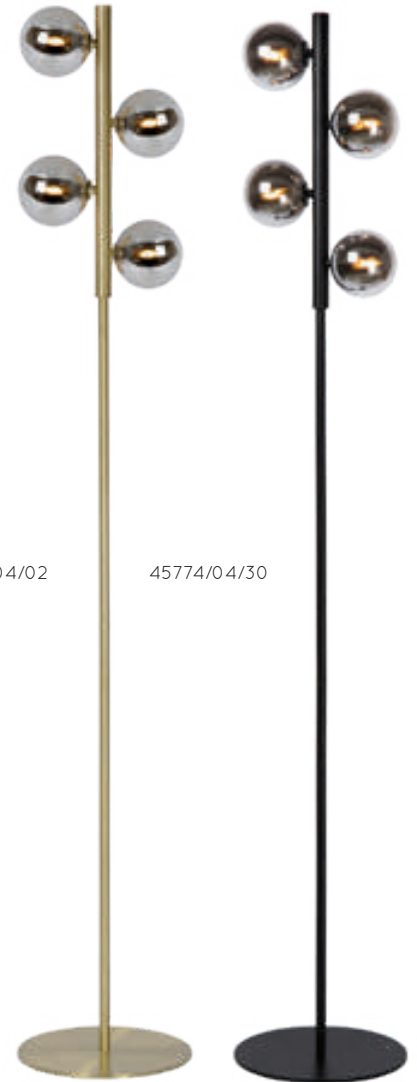

45774/04/02

45774/04/30

- (2x) (4x) G9/28W max./excl.
- Ø 15cm (base) H43cm/W 23,5cm 45574/02/02, 30
- Ø 26cm(base) H154cm/W 25xcm 45774/04/02, 30
- colors satin brass & smoke glass, black & smoke glass
- steel & glass