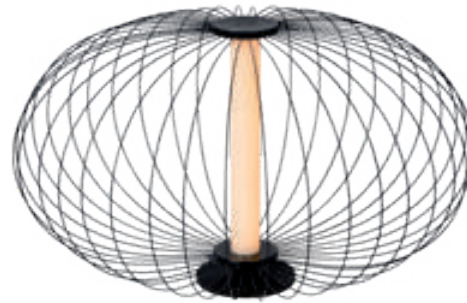

TABLE LAMP
20514/50/30