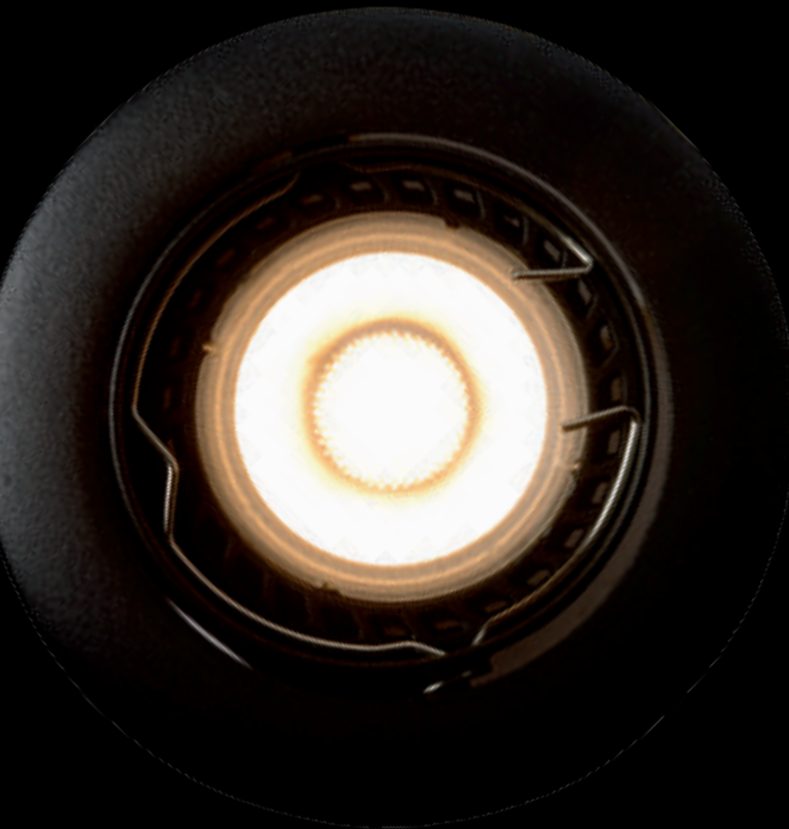

FOCUS

The Focus is available in the colours stainless steel, white & black, suitable for building into your false ceilings and perfectly directable in order to illuminate either the whole room or a wall.