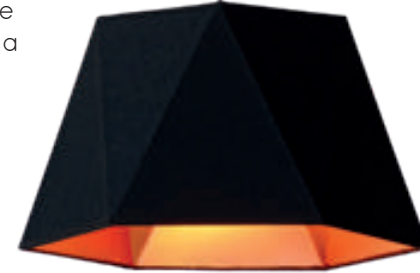

ALEGRO

With a height of 146 centimetres, Alegro, with its contemporary design, is an eyecatcher in the living room. This floor lamp feels at home in a modern interior.

bulb suggestion
49022/04/67

06517/01/30