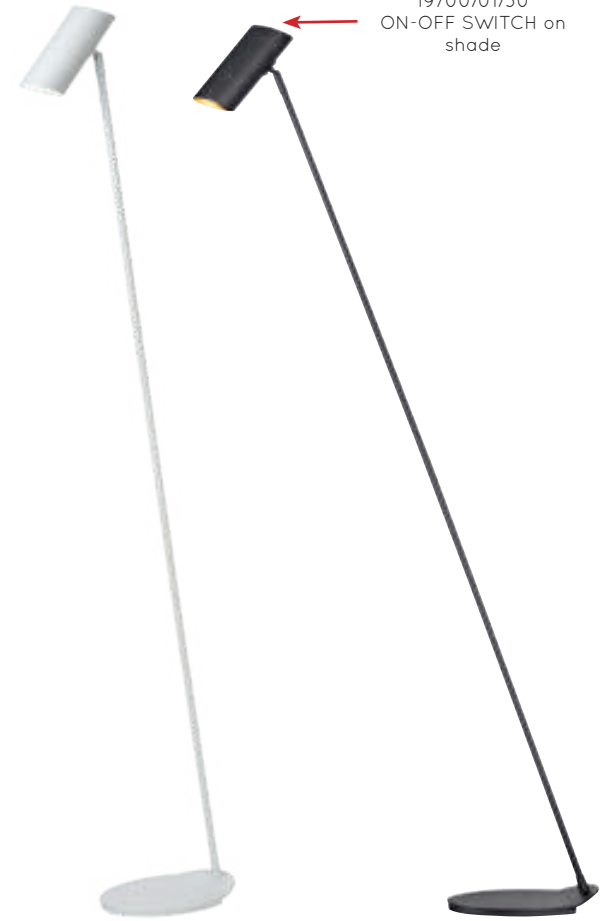

19700/01/30
ON-OFF SWITCH on
shade

19700/01/31

- 1x7W/GU10/LED/excl.
- Shade Ø 6/H17cm
- H 54,5cm/W 12cm/L 28,5cm 19600/01/30,31
- H 137cm/W 15cm/L 61cm 19700/01/30,31
- colors black & white
- metal