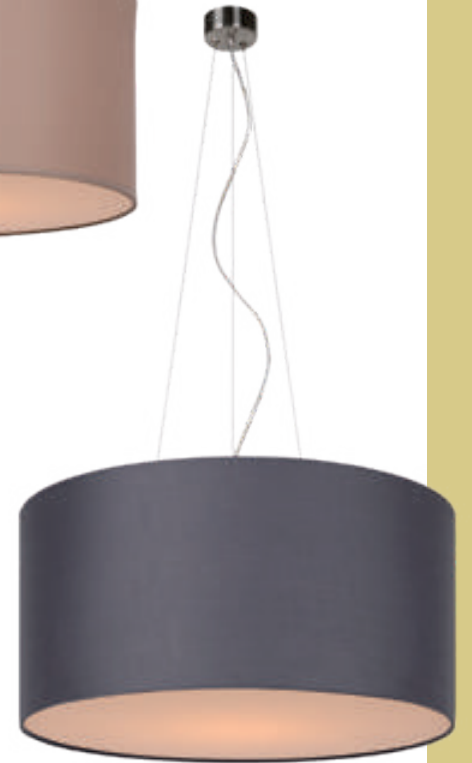

61452/60/36

- 1xE27/60 W max./excl.
- Shade Ø 60/H 30cm
- H 120cm max.
- colors black, white, taupe, grey
- cotton