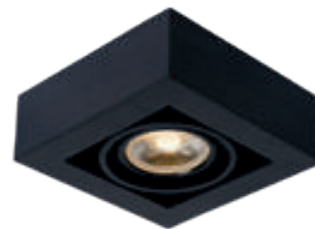

09922/12/30

09120/12/30