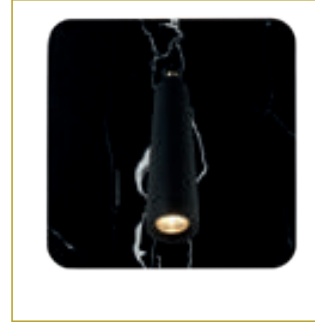

with USB & double switch at bottomside

79200/08/30

79200/08/31

- LED 5W+3W/INTEGRATED LED/3000K/600lm
- H 24cm/W 10cm/L 13,5cm
- color black & white
- steel

OREGON

What do you get when you fit the classic elements of a marble look and wood into a sleek design and then combine that with modern facilities such as USB sockets? That's easy: Oregon. This wall light is perfect to install next to your bed..