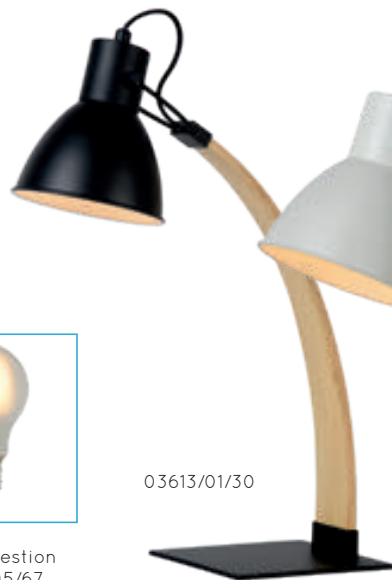

05627/01/30

CURF

A typical desk and floor lamp.
This is what you would expect from Curf,
but it's certainly not the case.

bulb suggestion
49020/05/67

- 1xE27/60 W max./excl.
- Shade Ø 22/H 21,5cm
- Shade Ø 15/H 16cm
- H 143cm/W 90cm
- H 54cm/W 40cm
- colors black & white
- metal & wood