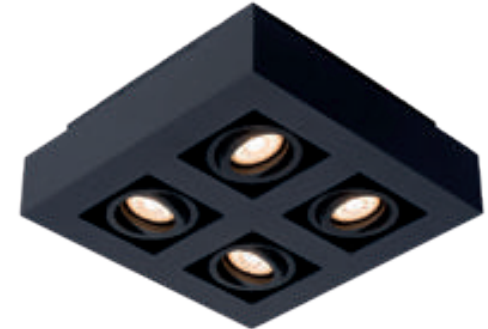

09119/16/30