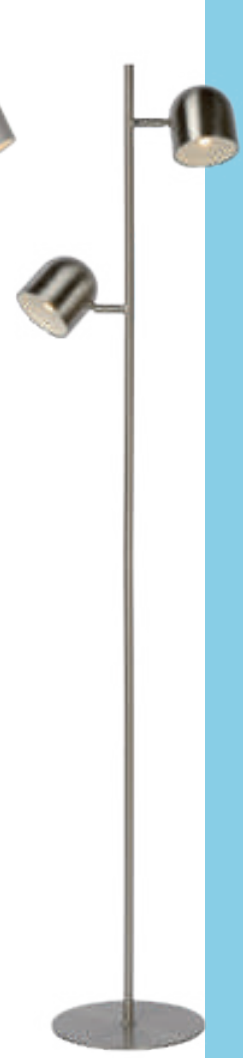

03703/10/31