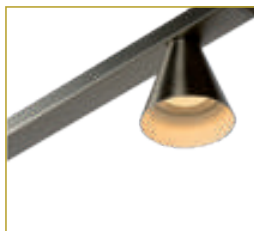

DELANO

Clean lines that result in a playful spot light. Delano feels at home in all kinds of interiors, from modern to country-style. Five light points with integrated LED lamps are attached to the long rod that extends 118 centimeters. They give a warm, white light.

- 5x5W/INTEGRATED LED/3000K/(5x)400lm/incl.
- Shade H5,8/D 5,8cm
- H 150cm/L118cm
- colors satin nickel & satin brass
- aluminium + iron