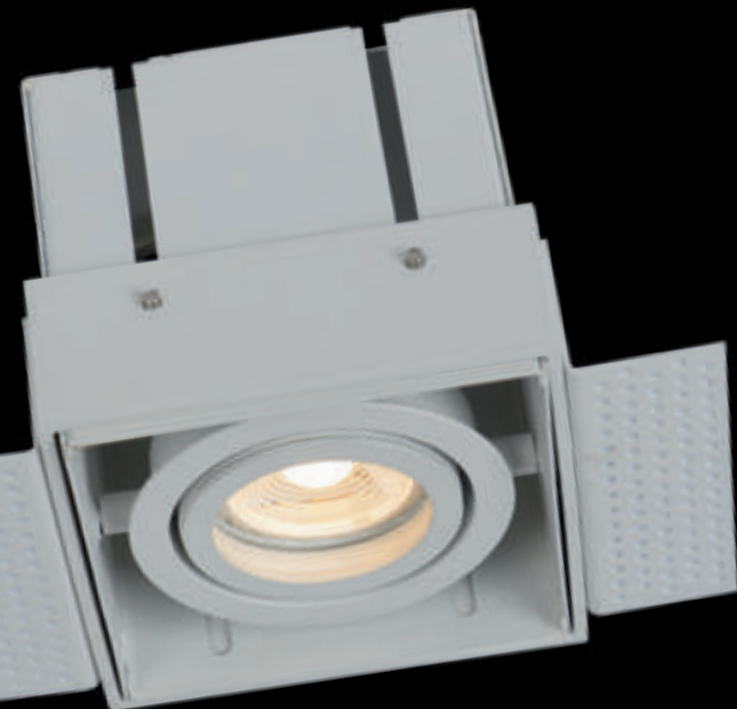

TRIMLESS

9,7 x 9,7 cm

09925/01/30
ADJUSTABLE

09925/01/31
ADJUSTABLE

18,5 x 9,7 cm

09925/02/30
ADJUSTABLE

09925/02/31
ADJUSTABLE

- GU10/(1x) (2x) 50 W max./excl.
- W 9,7cm/L 9,7cm/H 9cm 09925/01/30,31
- W 9,7cm/L 18,5cm/H 9cm 09925/02/30,31
- color sandy black & white
- aluminium

bulb suggestion
49009/05/31

bulb suggestion
49009/05/31