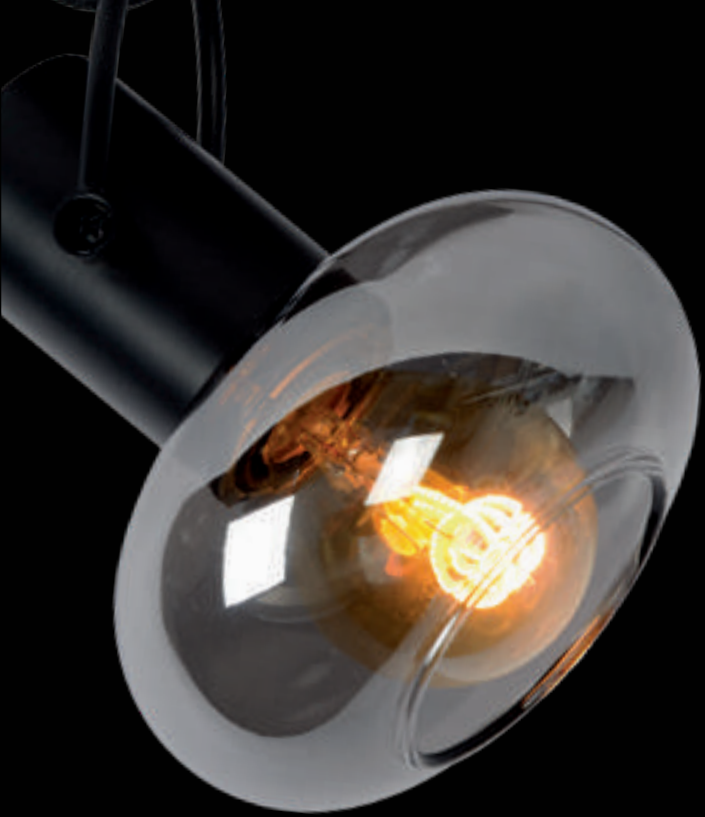

77977/13/30

MADEE

Class and elegance brought together in a unique design, with a base of metal and a lampshade of glass. Madee, as this ceiling spotlight is called, feels right at home in any room. A living room, hall or kitchen? Even the smallest room is happy to house Madee. You can easily twist and turn the fixture depending on the precise place you need your light.