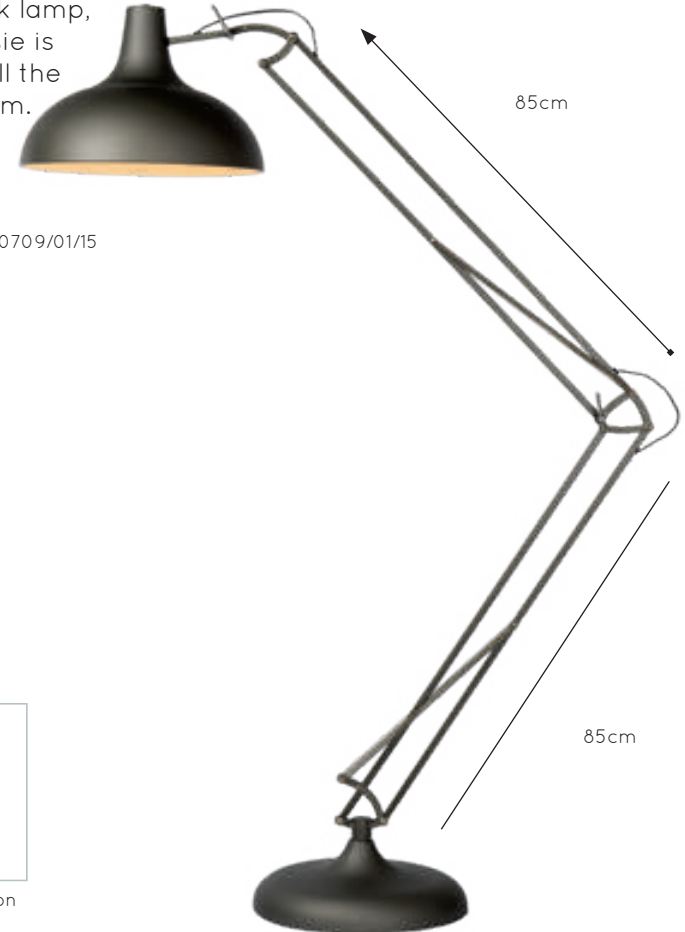

31781/01/31
shade 91/31781/31

- 1xE27/60 W max./excl.
- Shade Ø 44/42/H 28,5cm
- H 200cm/L 170cm
- color white
- steel, fabric & cotton shade

bulb suggestion
49020/05/67

WATSIE

Watsie is a fun floor lamp that confuses the mind. The look is inspired by a classic desk lamp, but with a height of 180 centimetres, Watsie is a proverbial colossus. Even so, you have all the functions of a desk lamp in your living room.

- 1xE27/60W max./excl.
- Ø Shade 38cm/H 32,5cm
- color iron grey
- metal

bulb suggestion
49016/05/60

MALCOLM

At first glance, the design of this standing lamp may seem simple, but you'd be surprised! The steel frame is quite sturdy, and the brass-coloured fitting on a drive slip is what makes this lamp so expressive.