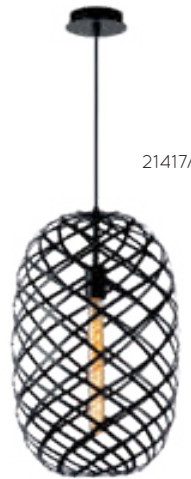

21417/32/02

21417/32/30

- (3x) (1x) E27/60W max./excl.
- shade Ø 32 cm/H 50 cm / tot.H 120 max.
- shade Ø 100 cm/H 50 cm / tot.H 520 max.
- color matt black, satin nickel, satin brass
- metal

21417/32/02,30
21417/99/02,30