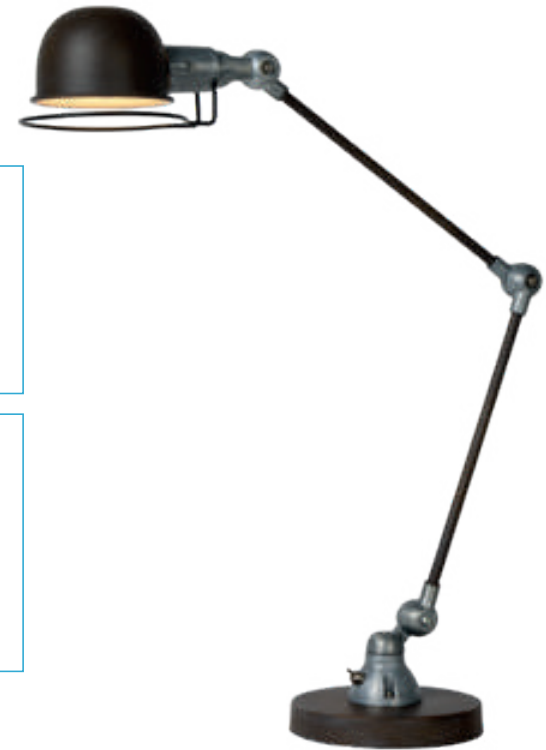

HONORE

Looking for an attractive wall lamp? Good news with Honore, your search is at an end. The wall lamp draws attention with its classy metal silhouette and foldable arm.

45252/01/97

45252/11/97

- 1xE14/25W max./excl.
- Shade Ø 10,8/H9cm
- H 13,9cm/W max. 28,2cm
- H 46cm/W max. 68,7cm
- color rustbrown
- metal

45252/01/97

45252/11/97

bulb suggestion
49022/04/67

HONORE

An attractive floor lamp with a sleek figure and a sense of refinement? Honore is the perfect match. The floor lamp combines a modern design with excellent lighting performance.