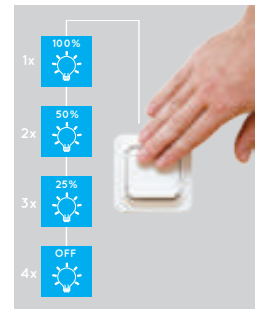

The Bianca LED from LUCIDE is the newest version round ceiling lamp in opal colour. It has an integrated LED fitting and a high IP value.

79164/13/61

79164/08/61

79164/19/61

- (8W) (12W) (18W)/LED GENESIS/3500K/ (600lm) (900lm) (1350lm)/incl.
- Ø 24,5cm/H 9cm 79164/08/61
- Ø 31cm/H 10cm 79164/13/61
- Ø 36cm/H 11cm 79164/19/61
- color opal
- steel & acrylic