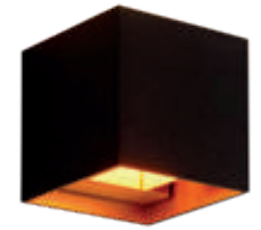

09217/04/30