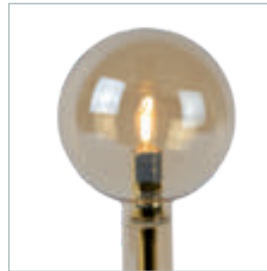

bulb suggestion
49034/05/62

- 1x E27/40 W max./excl.
- Ø 15cm/H 26cm
- colors black & white
- iron & glass

Touch on - off
and dimmable

06519/01/30
3 STEP DIMMER

06519/01/31
3 STEP DIMMER

LONE

Lone: the table lamp stands on its own in an elegant design that comes in two different versions. Will you choose the version with high-quality amber glass around a metal, gold-colored base? Or will you prefer smoked glass in combination with a black base?