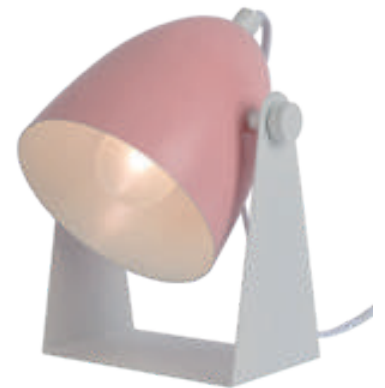

45564/01/66

- 1x E14/40W max./excl.
- H 19/20,5cm/W 12cm/L 14,5cm
- adjustable reflector
- colors white, grey & pink
- metal