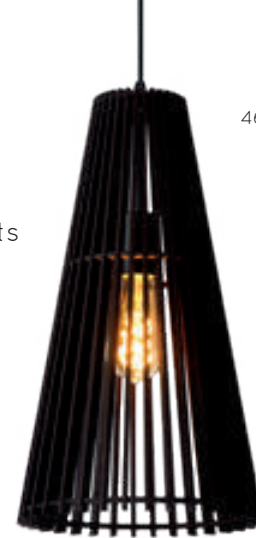

46409/01/30