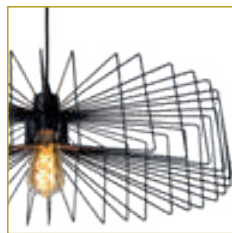

- 1x E27/60W max./excl.
- Shade Ø 23/H23
- H 153
- colors satin gold-smoke, black smoke, black clear, rust amber
- aluminium & glass

OTONA

A classy design of sturdy metal. Hanging lamp Otona is a real topper. Logical, if you look at the authentic beauty of this hanging lamp. The triangular structures of this version create an attractive play of light.

MANUELA

78174/40/31

78174/40/30

78174/40/36

bulb suggestion
49032/05/65

- 1x E27 /60W max./excl.
- Shade Ø39,5/H 23cm
- colors black, white, grey
- metal & iron

JUR

The metal brackets of hanging lamp Jur circle around the light point like tight sunbeams. The modern design, made of high-quality metal, plays with depth perception.