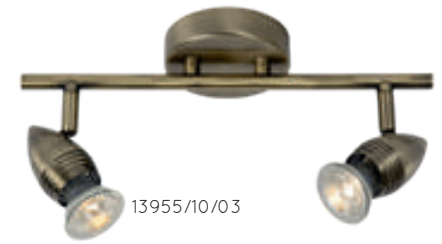

13955/10/03