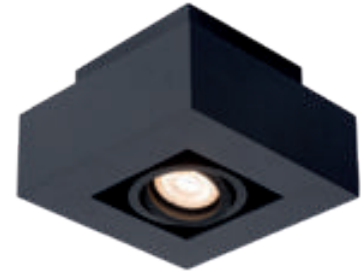

09119/06/30