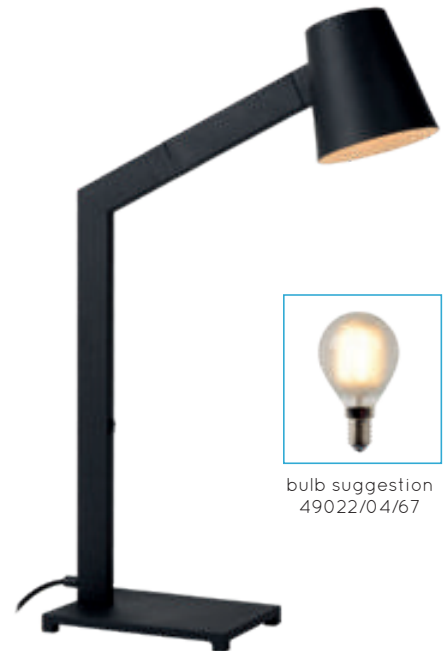

bulb suggestion
49022/04/67

20610/01/30