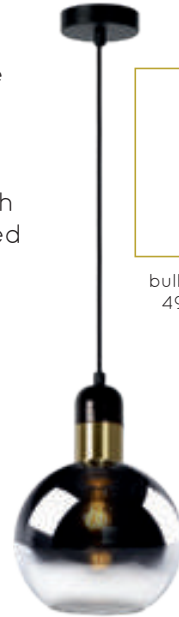

JULIUS

Almost against the ceiling or cheerfully dangling one and a half meters below? Julius can do both, whichever you prefer. This light sphere plays with the contrast between tinted and illuminated glass, between a downlight spread and a soft all-round glow.

34438/20/65