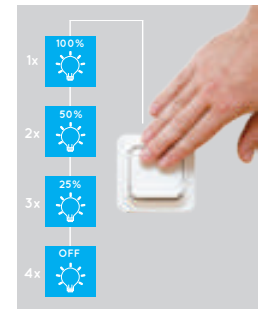

CASPER-LED

The Lucide LED Ceiling Lamp Casper I round, aside from being a very affordable LED ceiling lamp for your living room, kitchen, hall, toilet or bedroom, is even suitable for in the bathroom.

- (12W) (18W) (24W)/LED GENESIS/3000K/ (900lm) (1350lm) (1800lm)/incl.
- Ø 30cm/H 9cm 79166/13/12
- Ø 35,5cm/H 9,5cm 79166/18/12
- Ø 41cm/H 10,5cm 79166/24/12
- color satin chrome
- aluminium & acrylic

IP44