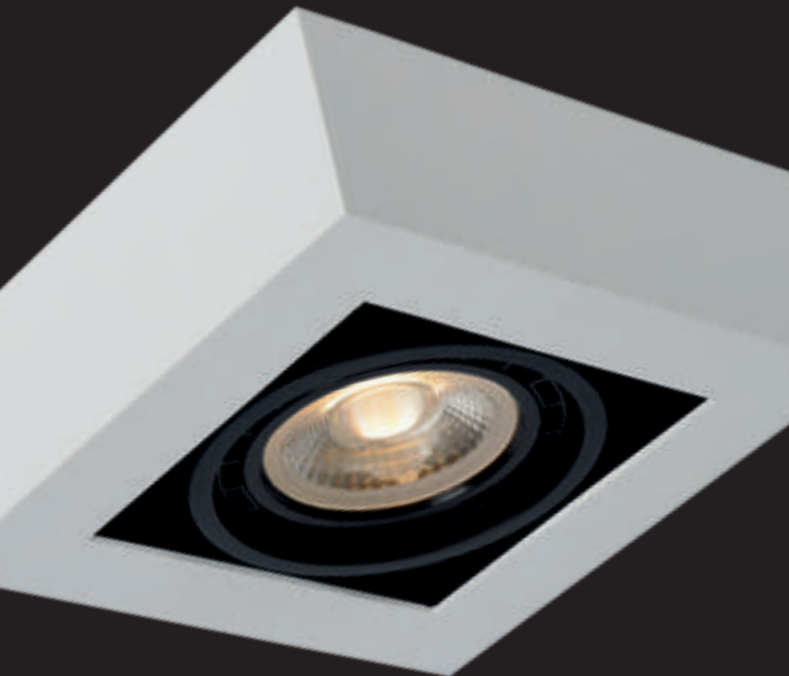

ZEFIX

- (1x) (2X) 12W/GU10/2200-3000K/820lm/incl.
- H 9cm/W 18,5cm/L18,5 cm 09120/12/30, 31
- H 9cm/W 34cm/L18,5 cm 09120/24/30, 31
- colors sandy black, sandy white
- aluminium