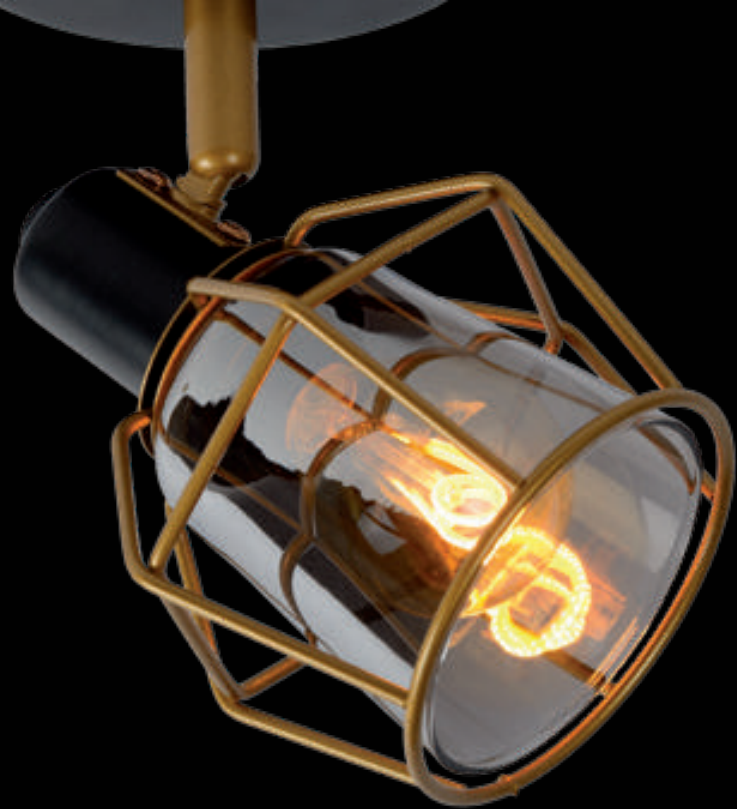

NILA

Nila immediately catches your eye thanks to its special shape and the combination of black and brass. Made of high-end metal, this is a high-quality ceiling spotlight. The metal cage protects the glass lampshade. It looks vintage, making it perfect for rustic or modern interiors.

- (1x)(2x)(3x)E14/25W max. /excl.
- H 12cm/W10,5cm/L 16cm
- Ø 24cm/H 16cm
- Ø 34cm/H 16cm
- color black+brushed, brass+smoked & color glass
- iron & glass