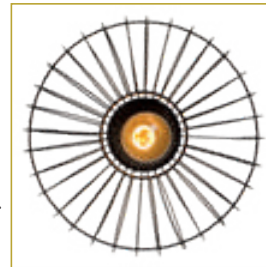

- 1xE27/40 W max./excl.
- Shade Ø 32/H 24cm
- color matt black
- metal