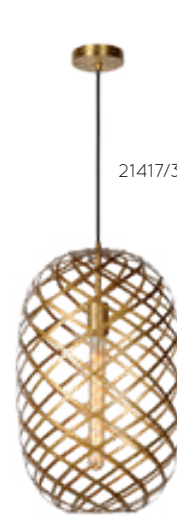

21417/32/02