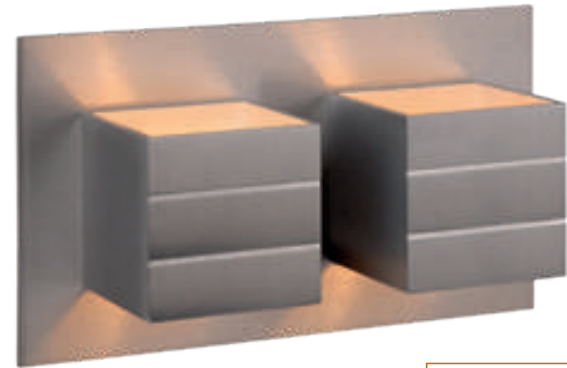

- 2xG9/40W max./excl.
- H 15cm/L 26cm/W 11cm
- colors satin chrome, white
- aluminium