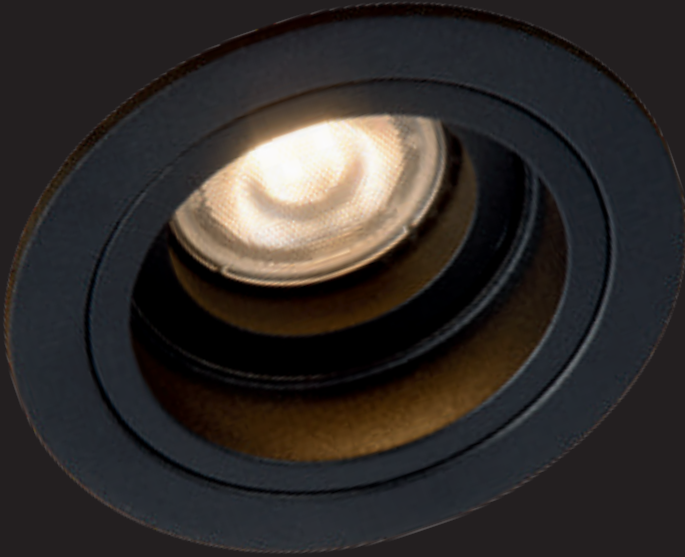

EMBED

The directed light distribution gives a focused effect in the space. The spot comes nicely into its own in the hallway, living room or bedroom, although it fits perfectly into any space of your home.

adjustable