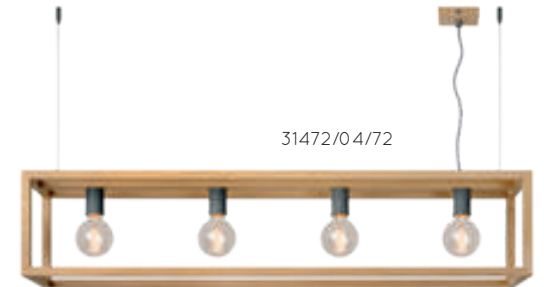

- 4xE27/60 Watt max./excl.
- Frame W 25x25cm/L 120cm
- H 155cm max.
- colors satin nickel, iron grey, copper, natural wood
- steel & wood veneer

bulb suggestion
49017/0560

THOR

A pendant light with a vintage look. Meet Thor. With four light sources that are LED light compatible, this pendant light offers sufficient light for any room in the house.