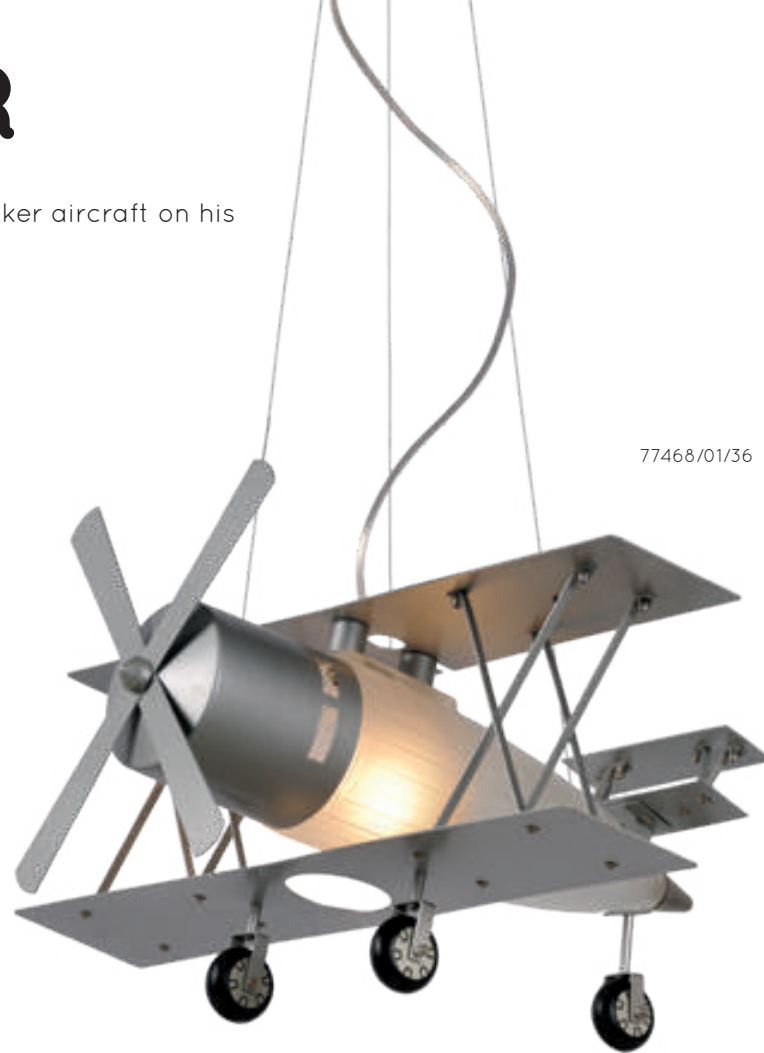

bulb suggestion
49020/05/67

FOCKER

The dream of every boy ... a Focker aircraft on his ceiling!

77468/01/36

bulb suggestion
49020/05/67

- 1xE27/60W max./excl.
- H 100cm/W 50cm/L 43cm
- color grey
- metal & glass