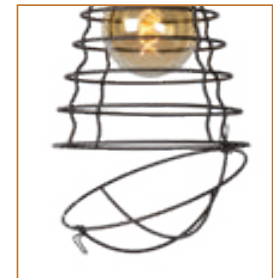

ZYCH

Wonderful in its simplicity. This Zych pendant lamp is composed of very little. But it uses what it has in the very best way. The light bulb is protected by beautifully shaped metal wires.

- 1xE27/60W max./excl.
- Shade Ø 25cm/H 35,7cm 45356/01/97
- Shade Ø 14cm 45556/01/97
- H 170cm max. 45356/01/97
- H 29,1cm 45556/01/97
- H 27,5cm/D 15cm 45156/01/97
- color rustcolor
- metal