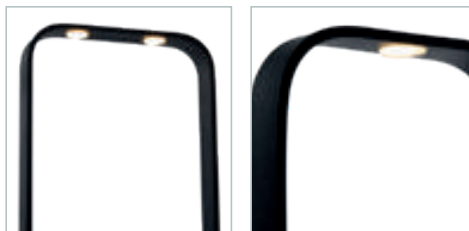

79501/05/30
Dimmer - in the Cord