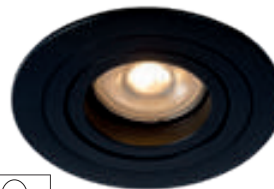

Ø 8,2 cm

22954/01/30
ADJUSTABLE

22954/01/12
ADJUSTABLE

22954/01/31
ADJUSTABLE

CEILING & WALL LIGHTS

338-385

XIA

The wall lamp Lucide Xia is a beautifully finished aluminium armature lamp. This wall lamp often utilised by architects best comes into its own on a beautiful stucco wall or a coarse masonry wall.