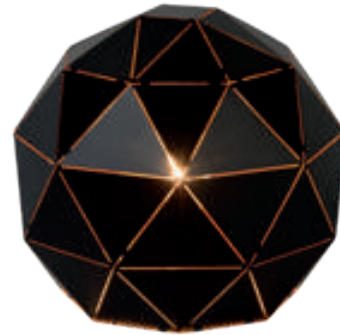

21509/25/30