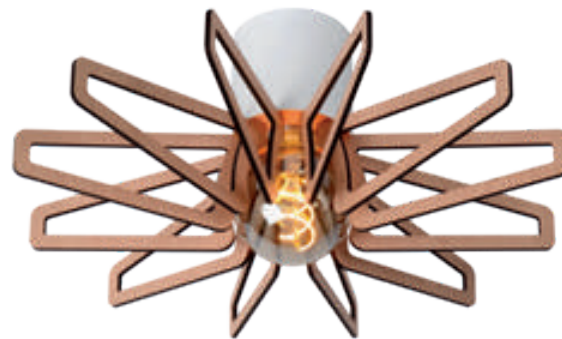

ZIDANE

77184/45/31