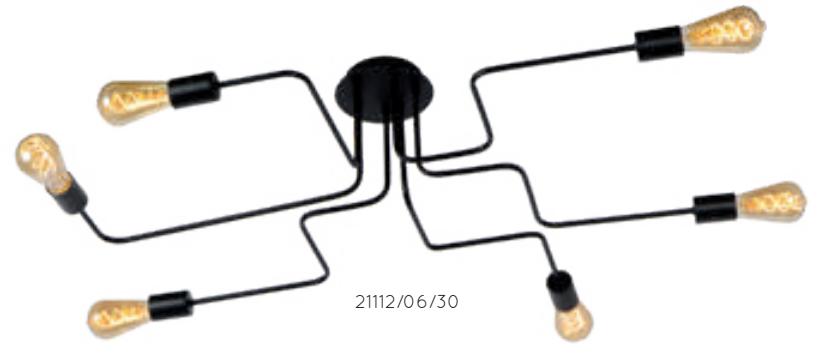

74107/12/30

SURTUS

Surtus is a sleekly finished pendant lamp. The connections of the lamps are concealed in fine steel plate. The two steel strips run parallel to each other over a length of 130 or 90 cm.

30474/06/30

30474/04/30

30174/04/30

LESTER

An elegant play of lines on your ceiling that fits in a modern or rustic room. Ceiling lamp Lester holds a light bulb (not included) in each arm. Thanks to the inventive design with fixed arms, you enjoy a wide light distribution.

21112/06/30

21112/08/30

- (6) (8)xE27/max.40W/excl.
- H 20cm/W 75cm/L 100cm
- H 20cm/W 80cm/L 150cm
- color matt black
- metal

21112/06/30

21112/08/30

bulb suggestion
49034/05/62

LESTER

A star, a sphere or a construction reminiscent of a weathercock: let your creativity loose on your lighting with flush ceiling light Lester. Each axle can be rotated separately. Its clean design and the minimalist mounting plate of the metal ceiling light allow you to position it however you like.