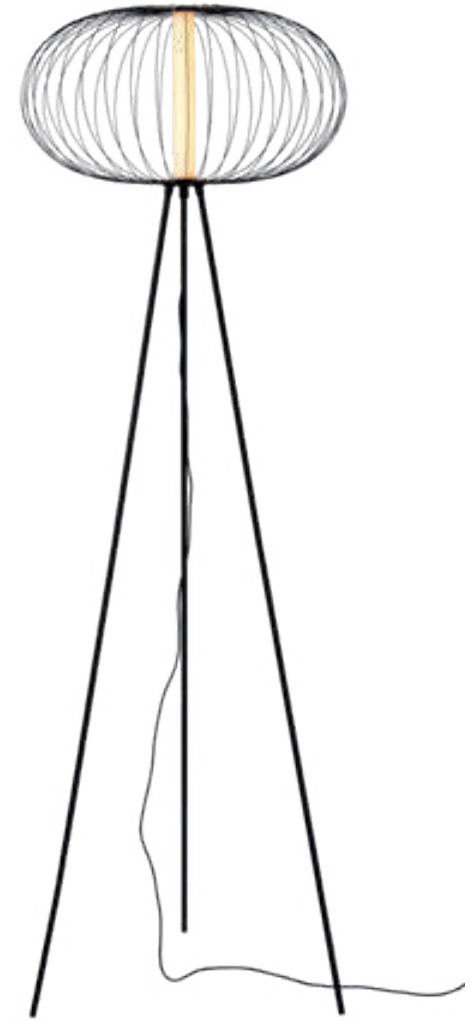

TALOWE LED

Talow LED is a hanging lamp with a unique shape and a great many bonuses. Hanging on three stylish cords, it creates a beautiful balance. The ceiling lamp owes that to its great details and versatile design. The aluminium frame is robust and includes a translucent diffuser in acrylic.

20714/05/30

- 1x5W/INTEGRATED LED/2700K/630lm/incl.
- Ø 50cm/H 30,5cm 20114/50/30
- Ø 50cm/H 29 cm 20514/50/30
- Ø 50cm/H 150 cm 20714/50/30
- color black
- carbon fibre

CARBONY

What's in a name? The name of this pendant lamp - Carbony - immediately reveals the greatest asset of the design: its design in high-quality carbon. The light rod with an integrated LED light forms the core of a transparent sphere. It is a modern design with surprising lighting effects.