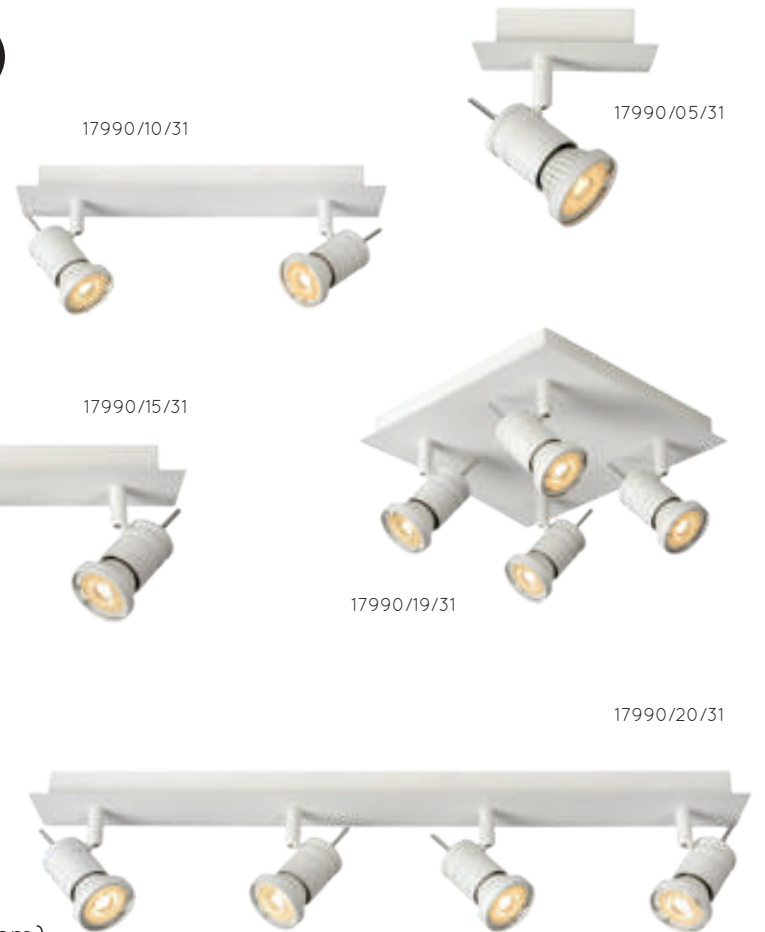

09929/20/31