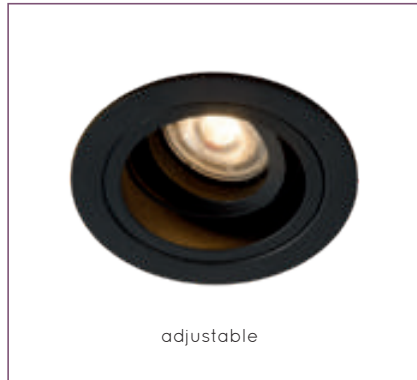

EMBED

The directed light distribution gives a focused effect in the space. The spot comes nicely into its own in the hallway, living room or bedroom, although it fits perfectly into any space of your home.

adjustable