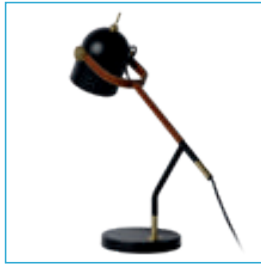

WAYLON

Who says that a desk lamp should be all about business? Waylon combines luxurious materials, timeless class and a retro side with functional lighting.

bulb suggestion
49020/05/67

- 1x E27/25W max./excl.
- H 50cm/W18cm/L 50cm
- color satin black & matt gold
- steel & leather