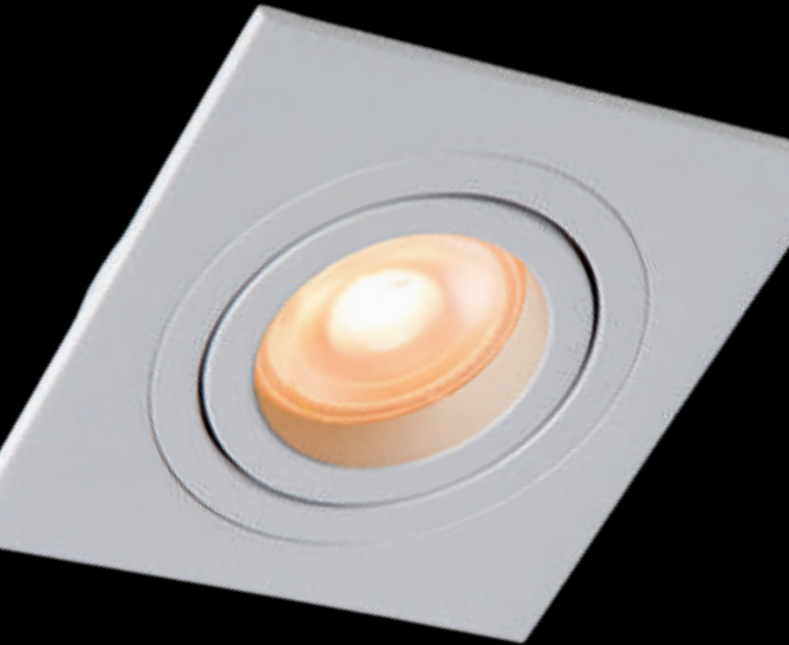

TUBE

This spot is certified as class 2. That means that it is splashwater resistant and can handle dust very well.

- 1x GU10/50 W max./excl.
- H 3,8cm/W 9,2cm/L 9,2cm
- Ø 8,2cm
- color satin chrome, white, black
- die cast aluminium

22955/01/30
ADJUSTABLE

Ø 8,2 cm