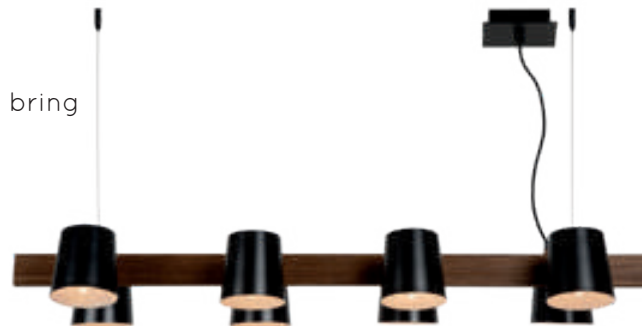

bulb suggestion
49022/04/60

30481/08/30

30481/08/31

- 8xE14/40 W max./excl.
- Shade Ø 12cm/H 12,5cm
- H max. 142cm/W 35cm/L 120 cm
- colors black & white
- metal & wood veneer

08408/05/30

FIX MULTIPLE

Fix Multiple is a trendy combination of cords and visible light bulbs.