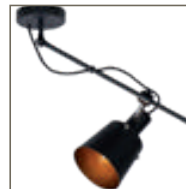

74107/12/30

- (1x) (2x) E27/max.40 W excl.
- H 30cm/W 13cm/L 21cm
- H 49cm/W 13cm/L 21cm
- H 33cm/W 13cm/L 50cm
- color sandy black
- steel

74107/01/30

74107/11/30

74107/12/30