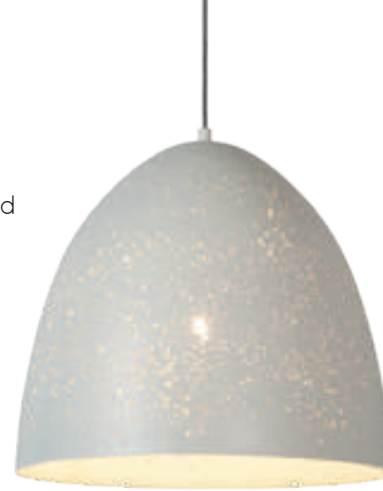

- 1xE27/60W max./excl.
- Shade Ø 50/H 42cm
- H max. 175cm
- color black/ & gold
- metal

ETERNAL

This hanging lamp is beautifully finished in metal and feels right at home in your modern interior.

03414/40/30