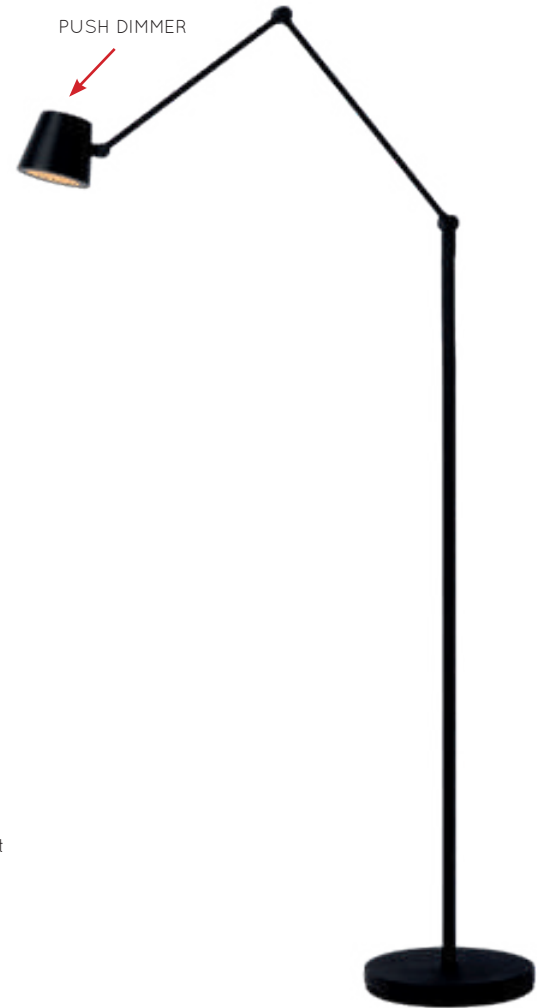

19768/08/30
Dimmer - On The Product