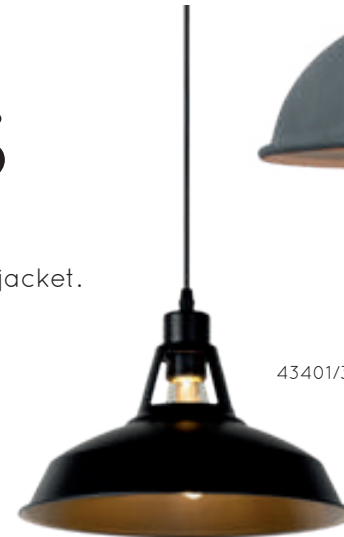

43401/31/30