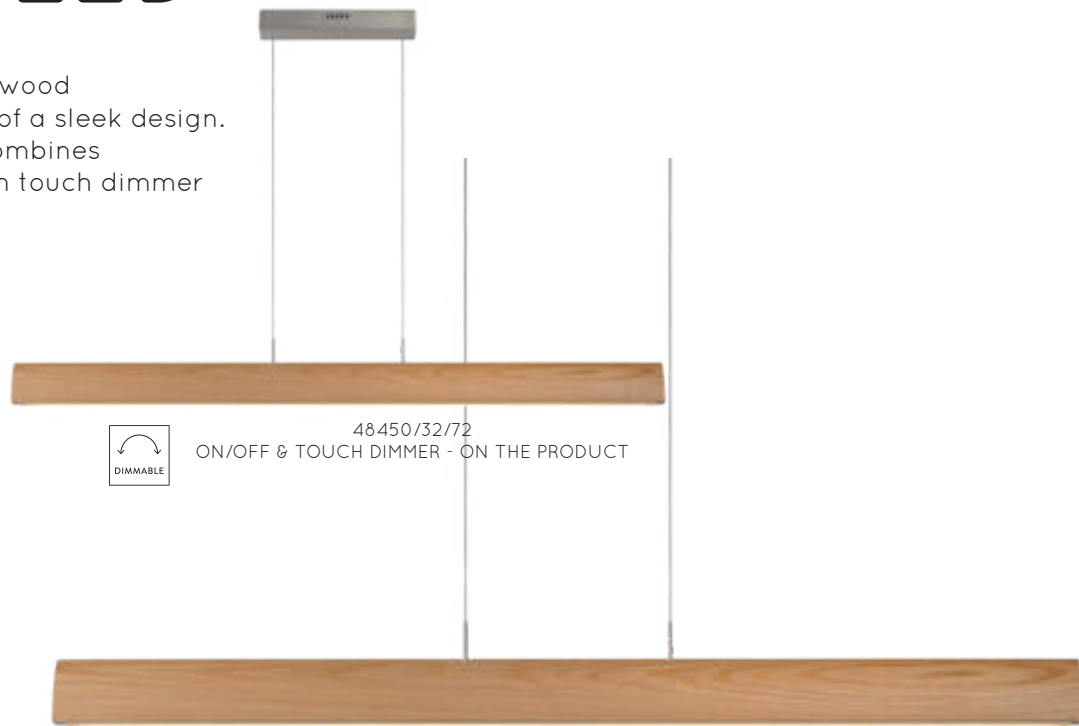

DEVON

Are you looking for a modern table lamp with a strong focus? Meet Devon. The integrated LED is surrounded by a metal cone. The on/off switch is neatly concealed in its crown.

On/Off Switch
On The Product

SYTZE LED

Top style !!

The natural appearance of wood with the practical usability of a sleek design. This Sytze hanging lamp combines the best of both worlds. With touch dimmer on the product !

48450/32/72
ON/OFF & TOUCH DIMMER - ON THE PRODUCT

DIMMABLE SWITCH

SYTZE LED

A wooden light box disguised as a 151cm high hunk of elegance. Sytze is characterized by its natural yet modern look. This floor lamp has an original light projection, which lends itself perfectly for accentuating an item in your interior.