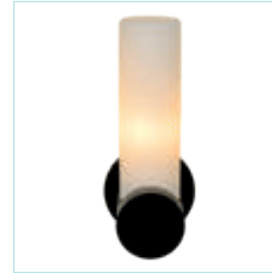

JAYLA

- 1xG9/33W max./excl.
- shade Ø 4,6 cm
- H 19cm/W 10,6cm/L 8cm
- color sand black
- metal/glass