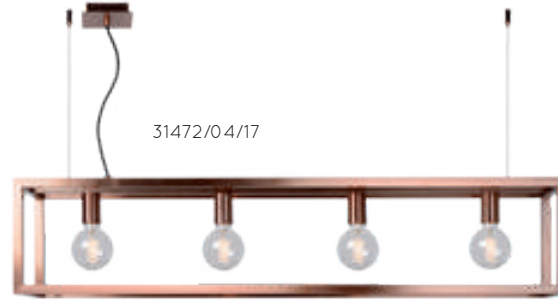

- 4xE27/60 Watt max./excl.
- Frame W 25x25cm/L 120cm
- H 155cm max.
- colors satin nickel, iron grey, copper, natural wood
- steel & wood veneer

bulb suggestion
49017/0560

THOR

A pendant light with a vintage look. Meet Thor. With four light sources that are LED light compatible, this pendant light offers sufficient light for any room in the house.