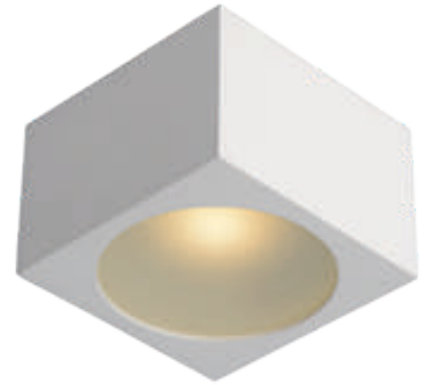

LILY

This Lily ceiling lamp from Lucide makes you blush. But be careful. Below the shy exterior hides an energy-efficient, sustainable character.

17995/01/31

17996/01/31

- 1xG9/4W/excl.
- Ø 8,9cm/H 6cm 17995/01/31
- H 6cm/W 9cm/L 9cm 17996/01/31
- color white
- aluminium & glass