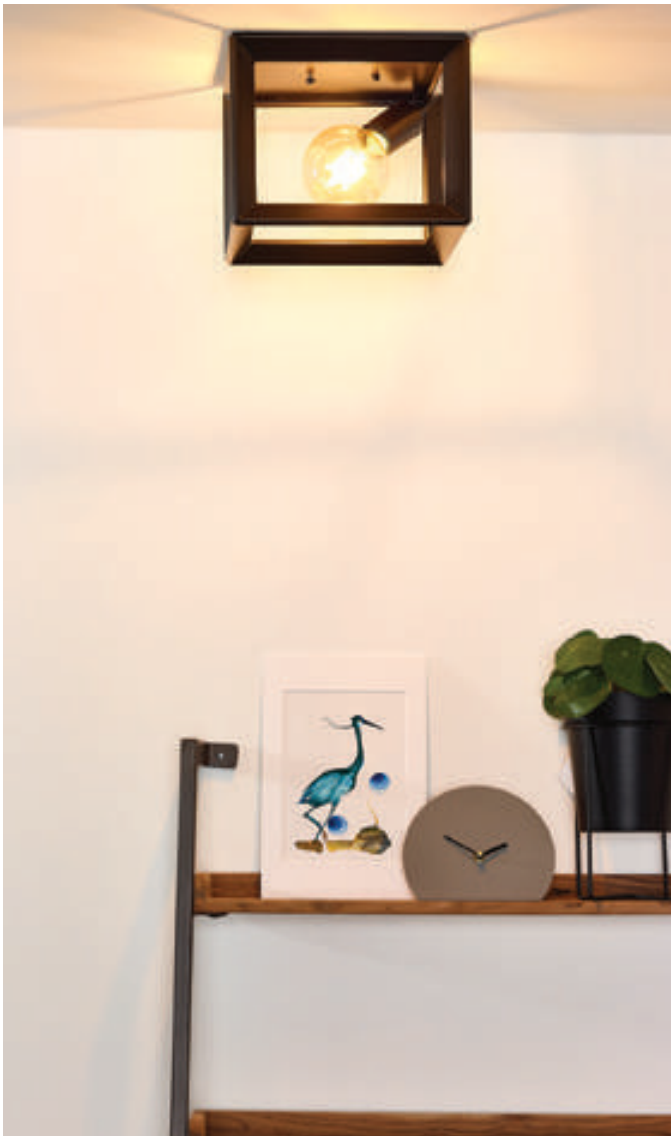

THOR

CEILING LIGHT

73102/01/15