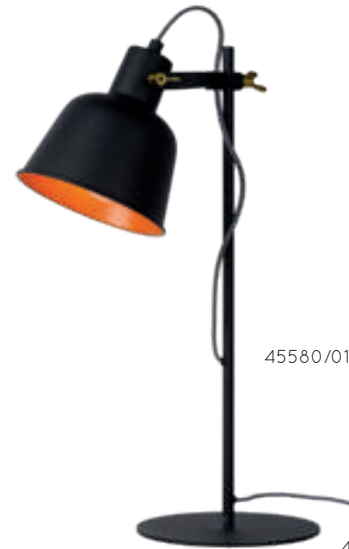

45580/01/30

45780/01/30

ROBIN

Good-looking and sweet. There is no other description for this beautiful chandelier named Robin. The five light points form a decorative and chic whole, thanks to the great attention to detail. You also notice the refinement in the lampshades, which have an appealing pattern.