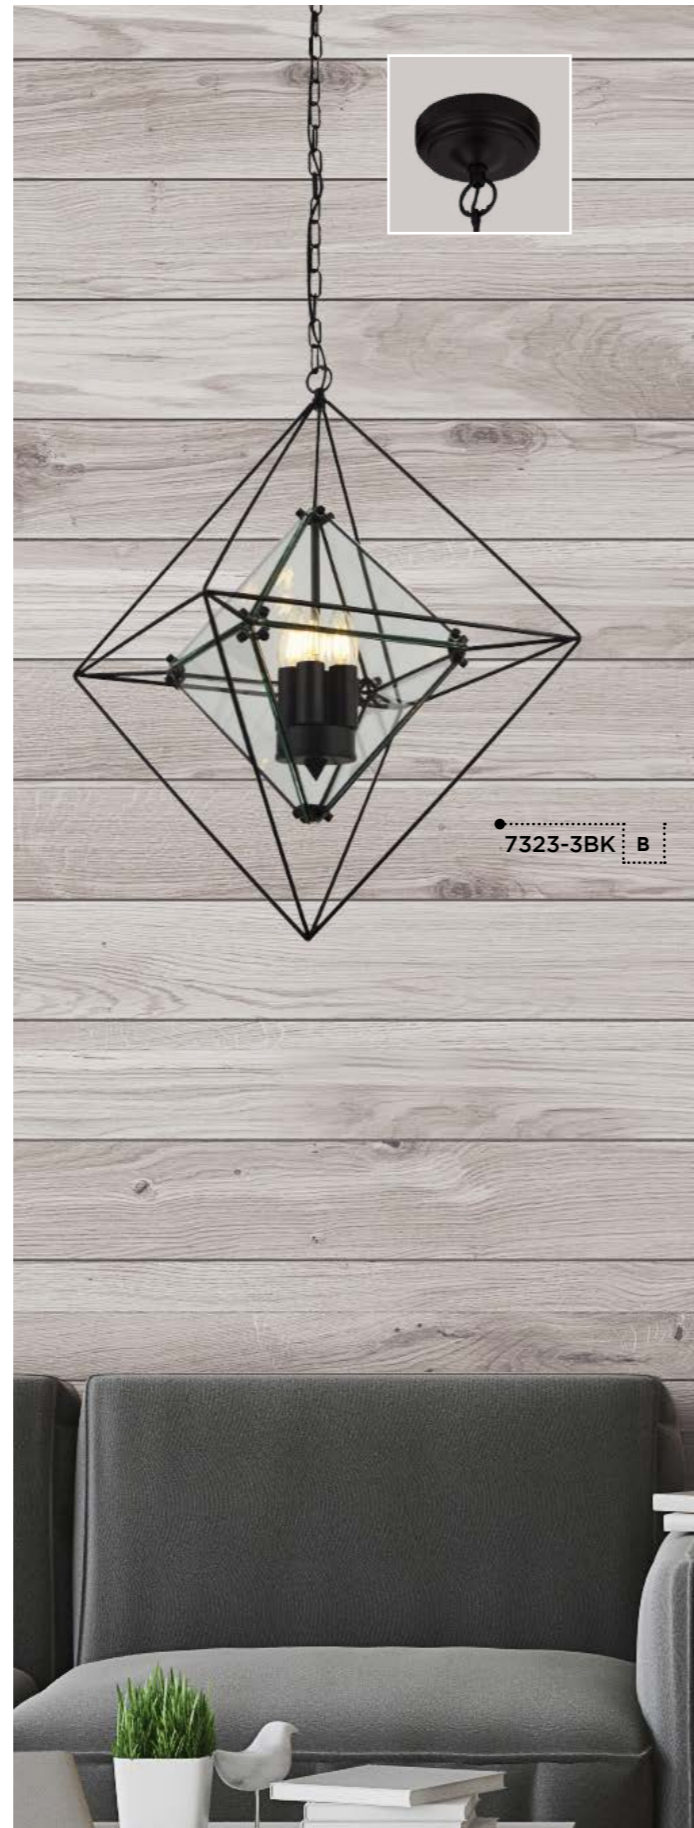

7323-3BK B

Item	Product Code	Finish	Lamp	Max Watt	Dimmable	Dimensions (cm)			Replacement Glass
						Drop	Height	Width	
A	4784-4BK	Metal.Black/Gold	E14	4 x 40W	✓	87	35	30	-
B	7323-3BK	Metal.Black/Clear Glass Panels	E14	3 x 40W	✓	150	58	57	GO7323

Height adjustable

Item	Product Code	Finish	Lamp	Max Watt	Dimmable	Dimensions (cm)		
						Drop	Height	Width
A	6785-5BK	Metal.Matt Black/Crystal Glass	E14	5 x 40W	✓	150	32	55
B	6788-8BK	Metal.Matt Black/Crystal Glass	E14	8 x 40W	✓	152	32	65

Height adjustable