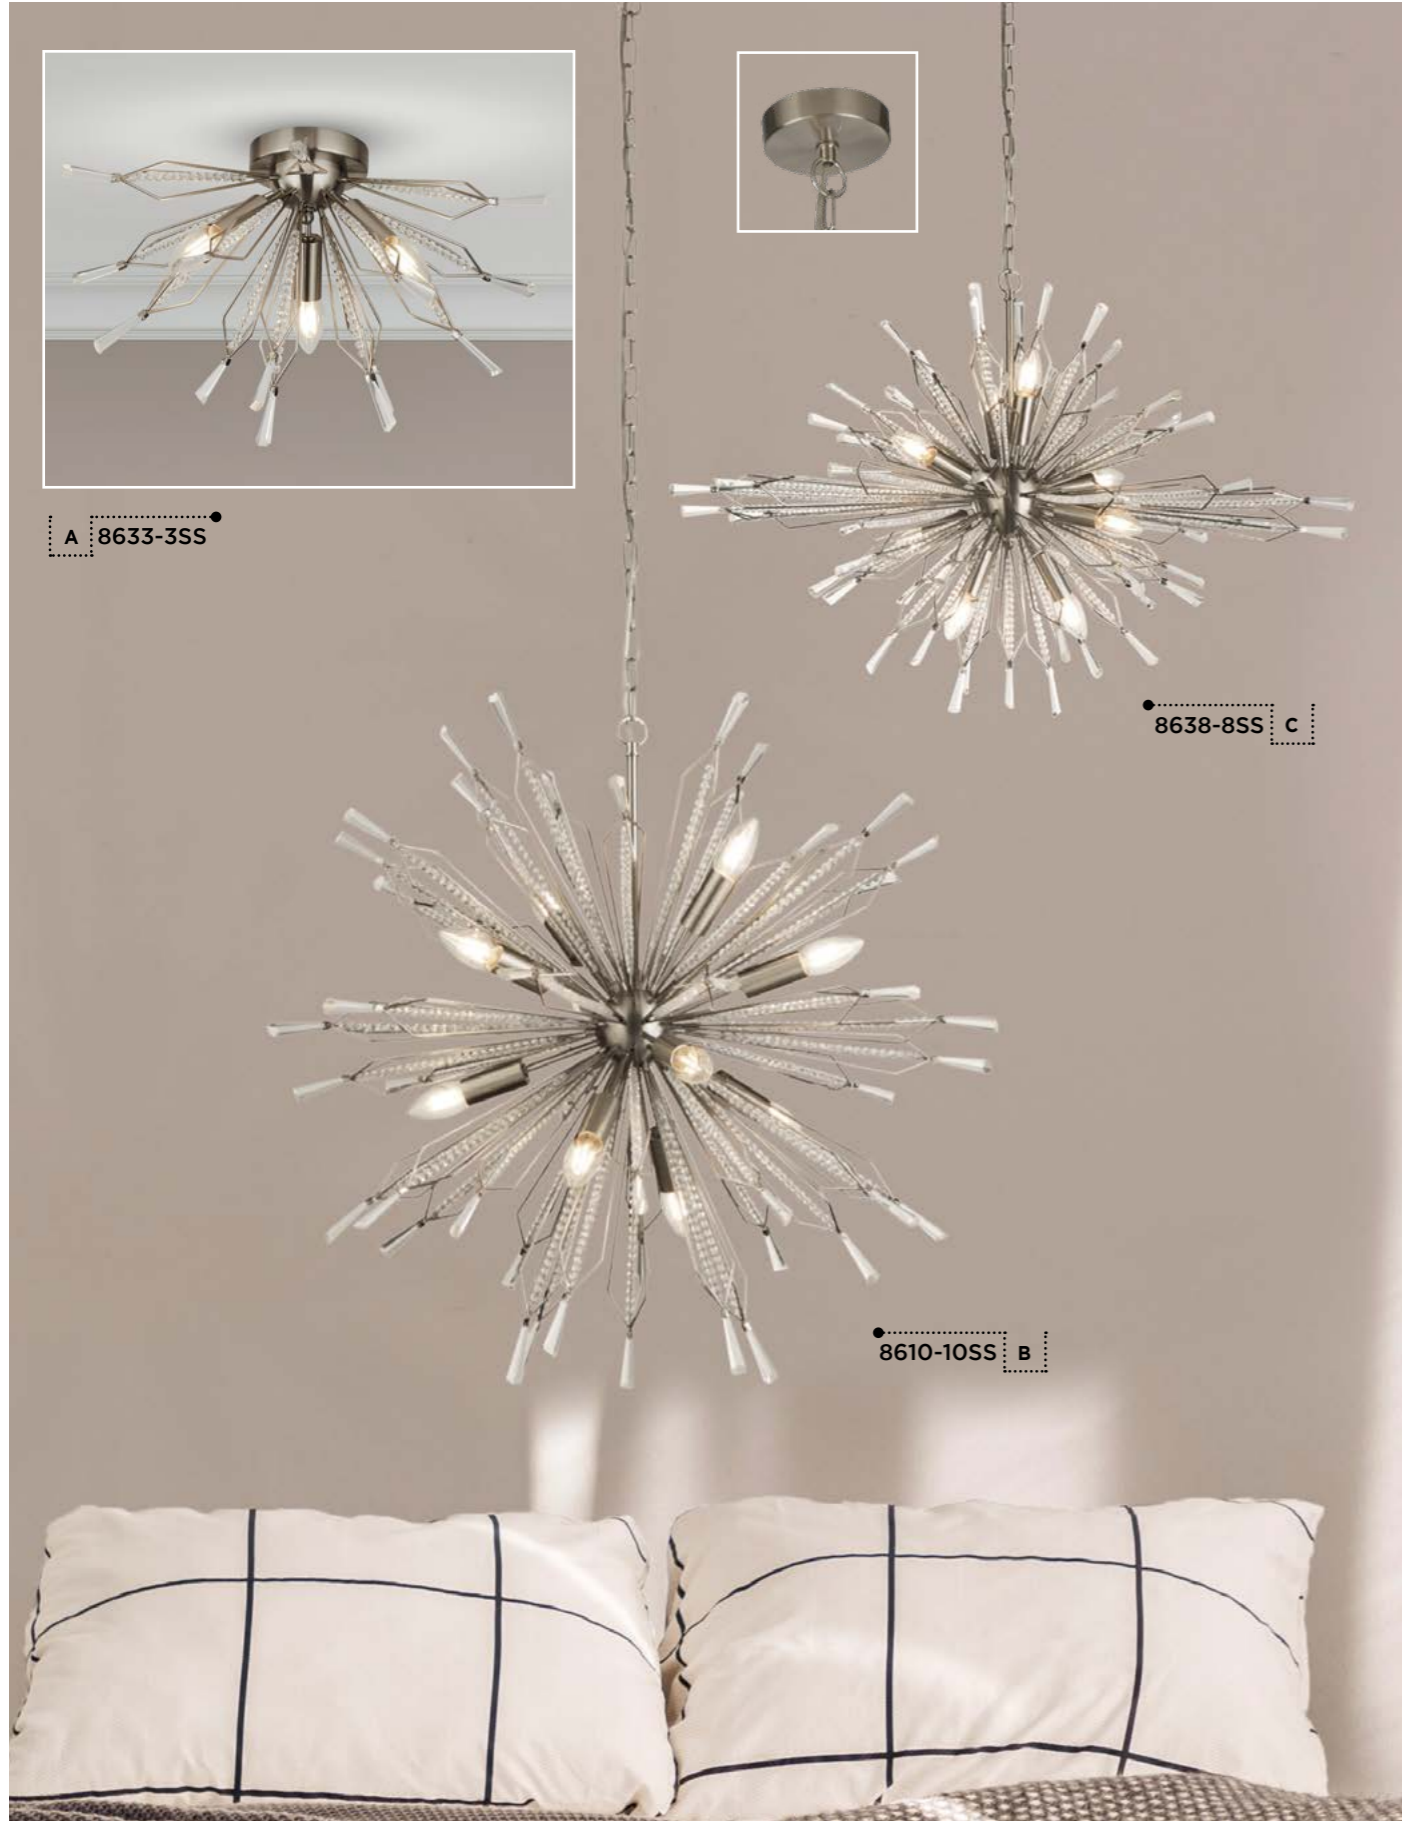

Height adjustable

Item	Product Code	Finish	Lamp	Max Watt	Dimmable	Lumens	Colour Temp	Dimensions (cm)	
								Drop	Width
A	4514-14	Metal.Acrylic/Metallic Copper/Chrome/Satin Brass	LED	95W	✓	2624	4000K	300	70

Height adjustable

Item	Product Code	Finish	Lamp	Max Watt	Dimmable	Colour Temp	Dimensions (cm)	
							Drop	Width
A	4555-55	Metal.Acrylic/Metallic Copper/Chrome/Satin Brass	LED	385W	✓	4000K	323	140

Height adjustable