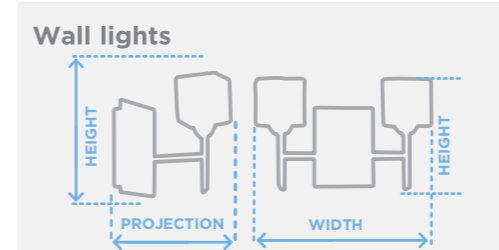

Warm white 3000K	Cool white 4000K

Measuring fittings

Feature icons

- Dimmable**
The fitting can be dimmed using a suitable dimmer.
- Easy Fit**
The fitting requires no electrical wiring.
- Remote Control**
The fitting is operated and supplied with a remote control.