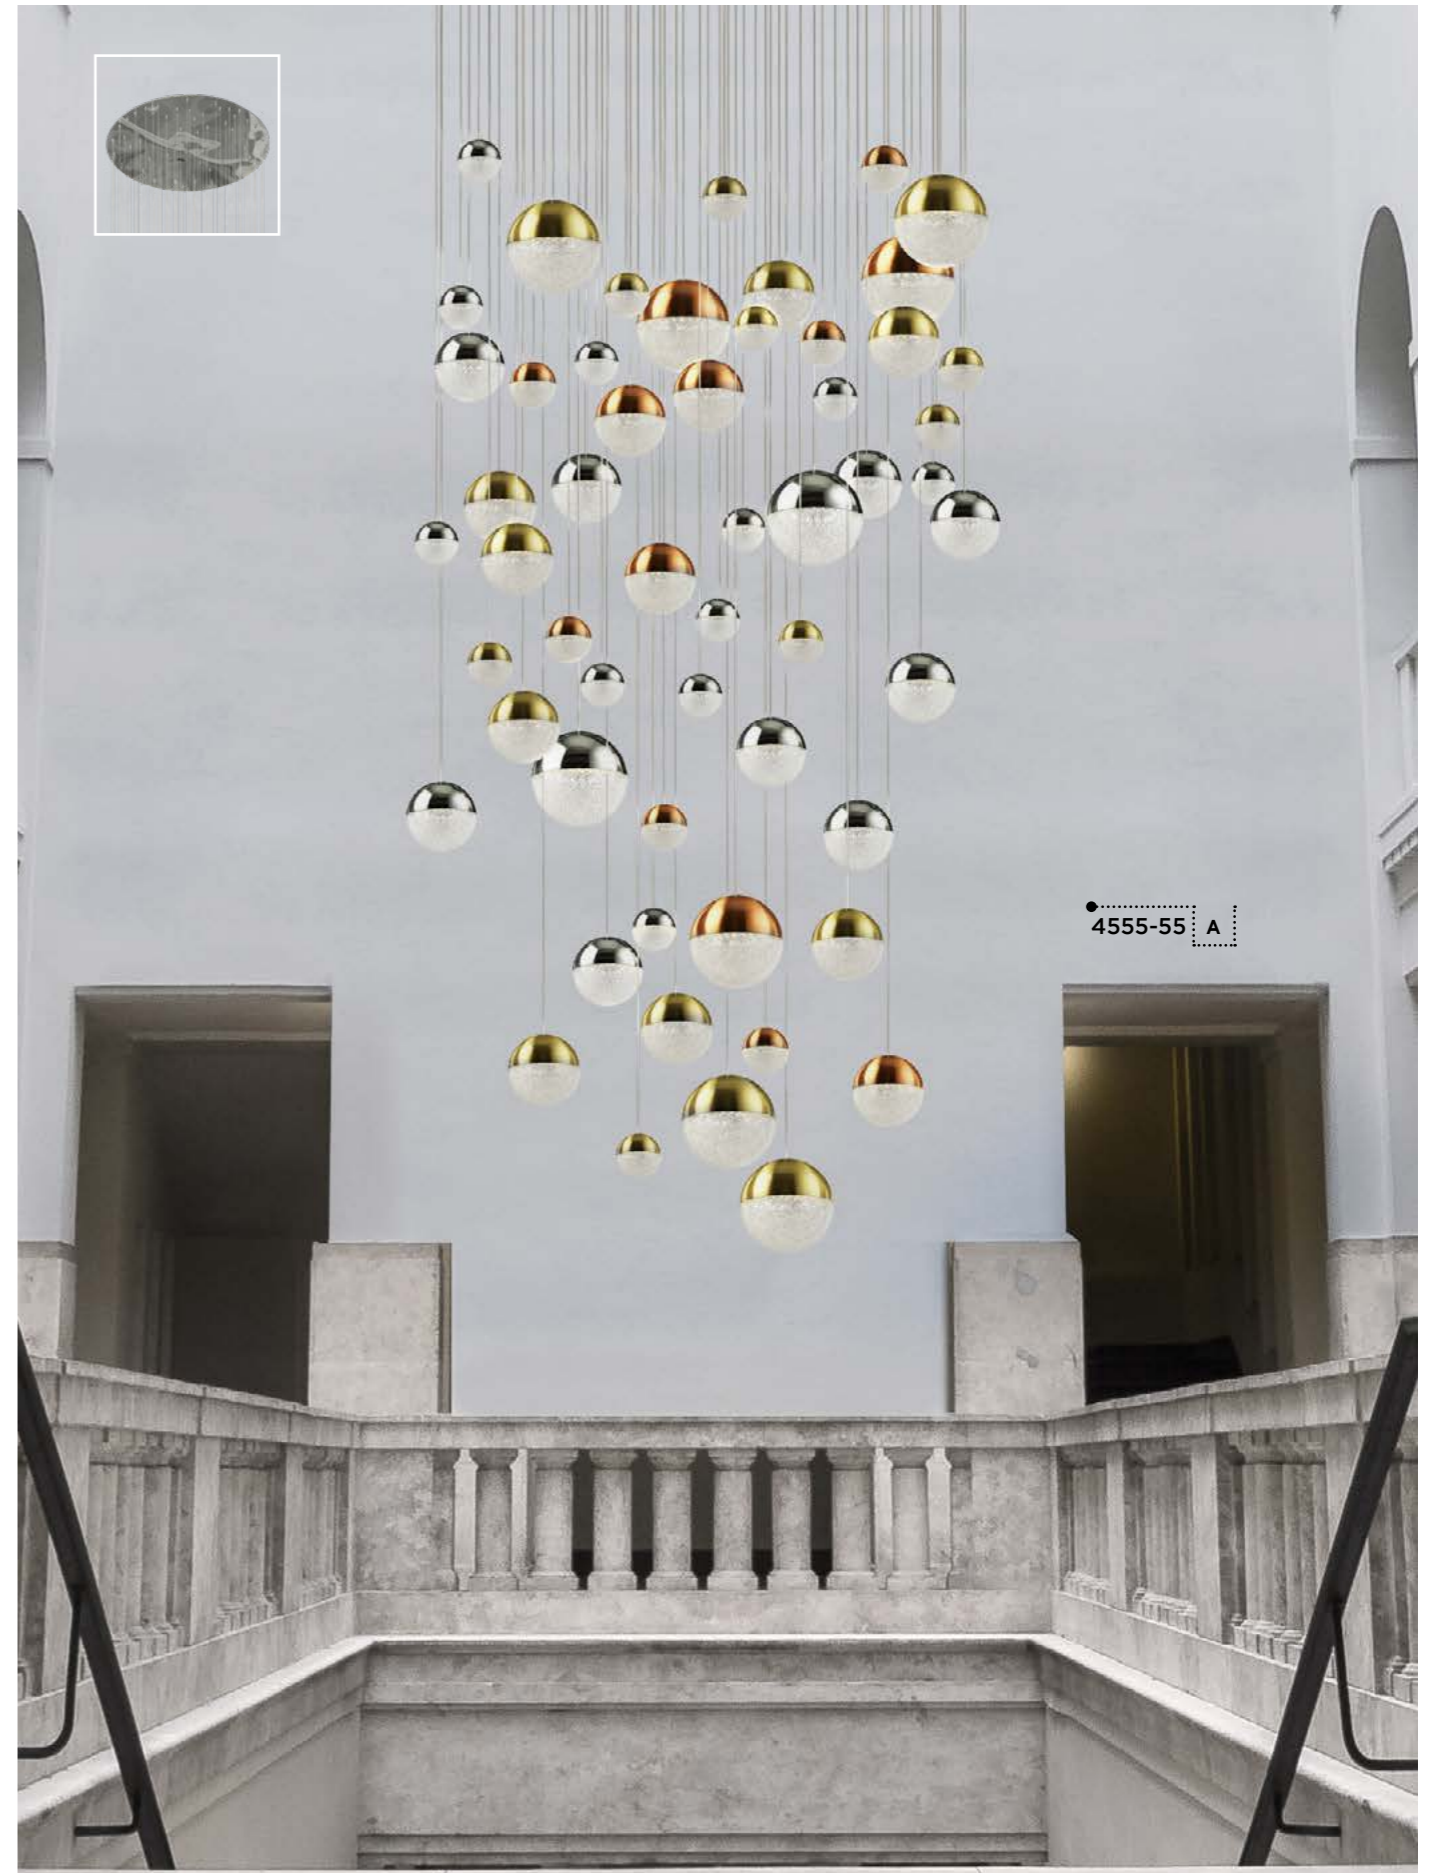

A - Height adjustable

9635-5CC A

B 9634-4CC

Item	Product Code	Finish	Lamp	Max Watt	Dimmable	Dimensions (cm)			
						Drop	Height	Width	Length
A	9635-5CC	Metal.Chrome/Clear Glass Drops	E27	5 x 40W	✓	135	22	30	92
B	9634-4CC	Metal.Chrome/Clear Glass Drops	E27	4 x 40W	✓	135	23	36	-

Height adjustable

Item	Product Code	Finish	Lamp	Max Watt	Dimmable	Lumens	Colour Temp	Dimensions (cm)	
								Drop	Width
A	4527-27	Metal.Acrylic/Metallic Copper/Chrome/Satin Brass	LED	170W	✓	3094	4000K	300	97

Height adjustable

Item	Product Code	Finish	Lamp	Max Watt	Dimmable	Lumens	Colour Temp	Dimensions (cm)	
								Drop	Width
A	4514-14	Metal.Acrylic/Metallic Copper/Chrome/Satin Brass	LED	95W	✓	2624	4000K	300	70

Height adjustable

Item	Product Code	Finish	Lamp	Max Watt	Dimmable	Colour Temp	Dimensions (cm)	
							Drop	Width
A	4555-55	Metal.Acrylic/Metallic Copper/Chrome/Satin Brass	LED	385W	✓	4000K	323	140

Height adjustable