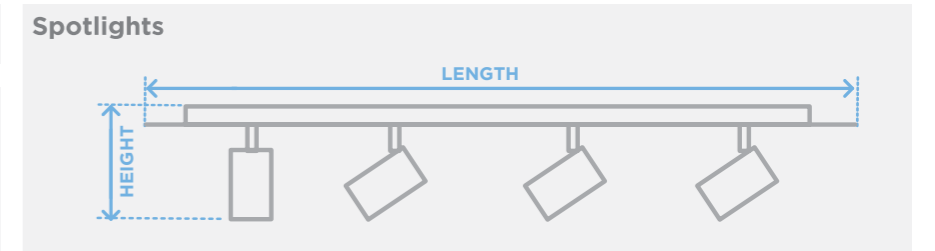

CL	Clear
CR	Cream
CU	Copper Finish
GO	Gold Finish
GR	Green
GY	Grey
MI	Mink
NG	No Glass
OR	Orange
PB	Polished Brass Finish
PI	Pink
PW	Pewter Finish
RE	Red
RU	Rustic
SI	Silver Finish

SM	Smoked Finish
SN	Satin Nickel Finish
SS	Satin Silver Finish
ST	Steel
WH	White
WSI	White & Silver or White/Silver

Symbols

	G4
	GU10
	G9
	R7s Linear
	E27 Edison Screw
	E14 Edison Screw
	Fluorescent T5
	Compact Fluorescent
	Fluorescent 2GX13
	Fluorescent GX53
	Battery Operated

Typical LED Watts

 W 60 → W 10 LUMEN 600-800	 W 40 → W 7 LUMEN 400-500
 W MAX 33 → W 7 LUMEN 400-500	 W MAX 50 → W 10 LUMEN 600-800

Colour temperature & Brightness

It is important to think about your light source when buying your lamps. LED light source is measured by brightness and colour temperature which dictates how cool or warm the light is. As an example, a spot light is normally much brighter in comparison to the light given by a candle light.

Below is an example of the light sources. All of the LED light sources quoted in our catalogue are within a tolerance of +/- 10%.

All Searchlight products are sold excluding lamps with the exception of IP rated products which are sold including lamps (Refer to price list for additional lamp information)

Warm white 3000K	Cool white 4000K

Measuring fittings

Feature icons

- **Dimmable**
  The fitting can be dimmed using a suitable dimmer.
- **Easy Fit**
  The fitting requires no electrical wiring.
- **Remote Control**
  The fitting is operated and supplied with a remote control.

- **Motion Sensor**
  The fitting has a built in motion sensor.
- **Switched**
  The fitting is controlled by a rocker switch.
- **Illuminated Switch**
  The fitting is controlled by a illuminated switch.
- **Adjustable Arms**
  Flexible fittings for maximum convenience.

- **Three Stage Touch**
  Low, medium and high.
- **Paintable**
  The fitting can be painted to suit any decor.
- **Convertible**
  The fitting can be converted from pendant to flush.
- **Guarantee**
  The finish is guaranteed for three years, except within five miles of the coastline. **Outdoor lighting only**

Crystal glass chandelier cleaner

For best results always use Crystal Cleaner. Code P21 (Sold as a pack of 12)

Any typographical, clerical or other error or omission in any sales literature, quotation, price list, acceptance of offer, invoice or other document or information issued by the company shall be subject to correction without any liability on the part of the company. Goods supplied may vary in detail from the illustrations, measurements and descriptions set out in the company's sales literature, which are approximate and for guidance only and will not form part of the contract. Colour finishes will be maintained as accurately as possible but matching cannot be guaranteed. All terminology used in the company's sales literature is subject to these conditions that as understood by general usage in the trade. For full terms and conditions of sale consult your distributor.