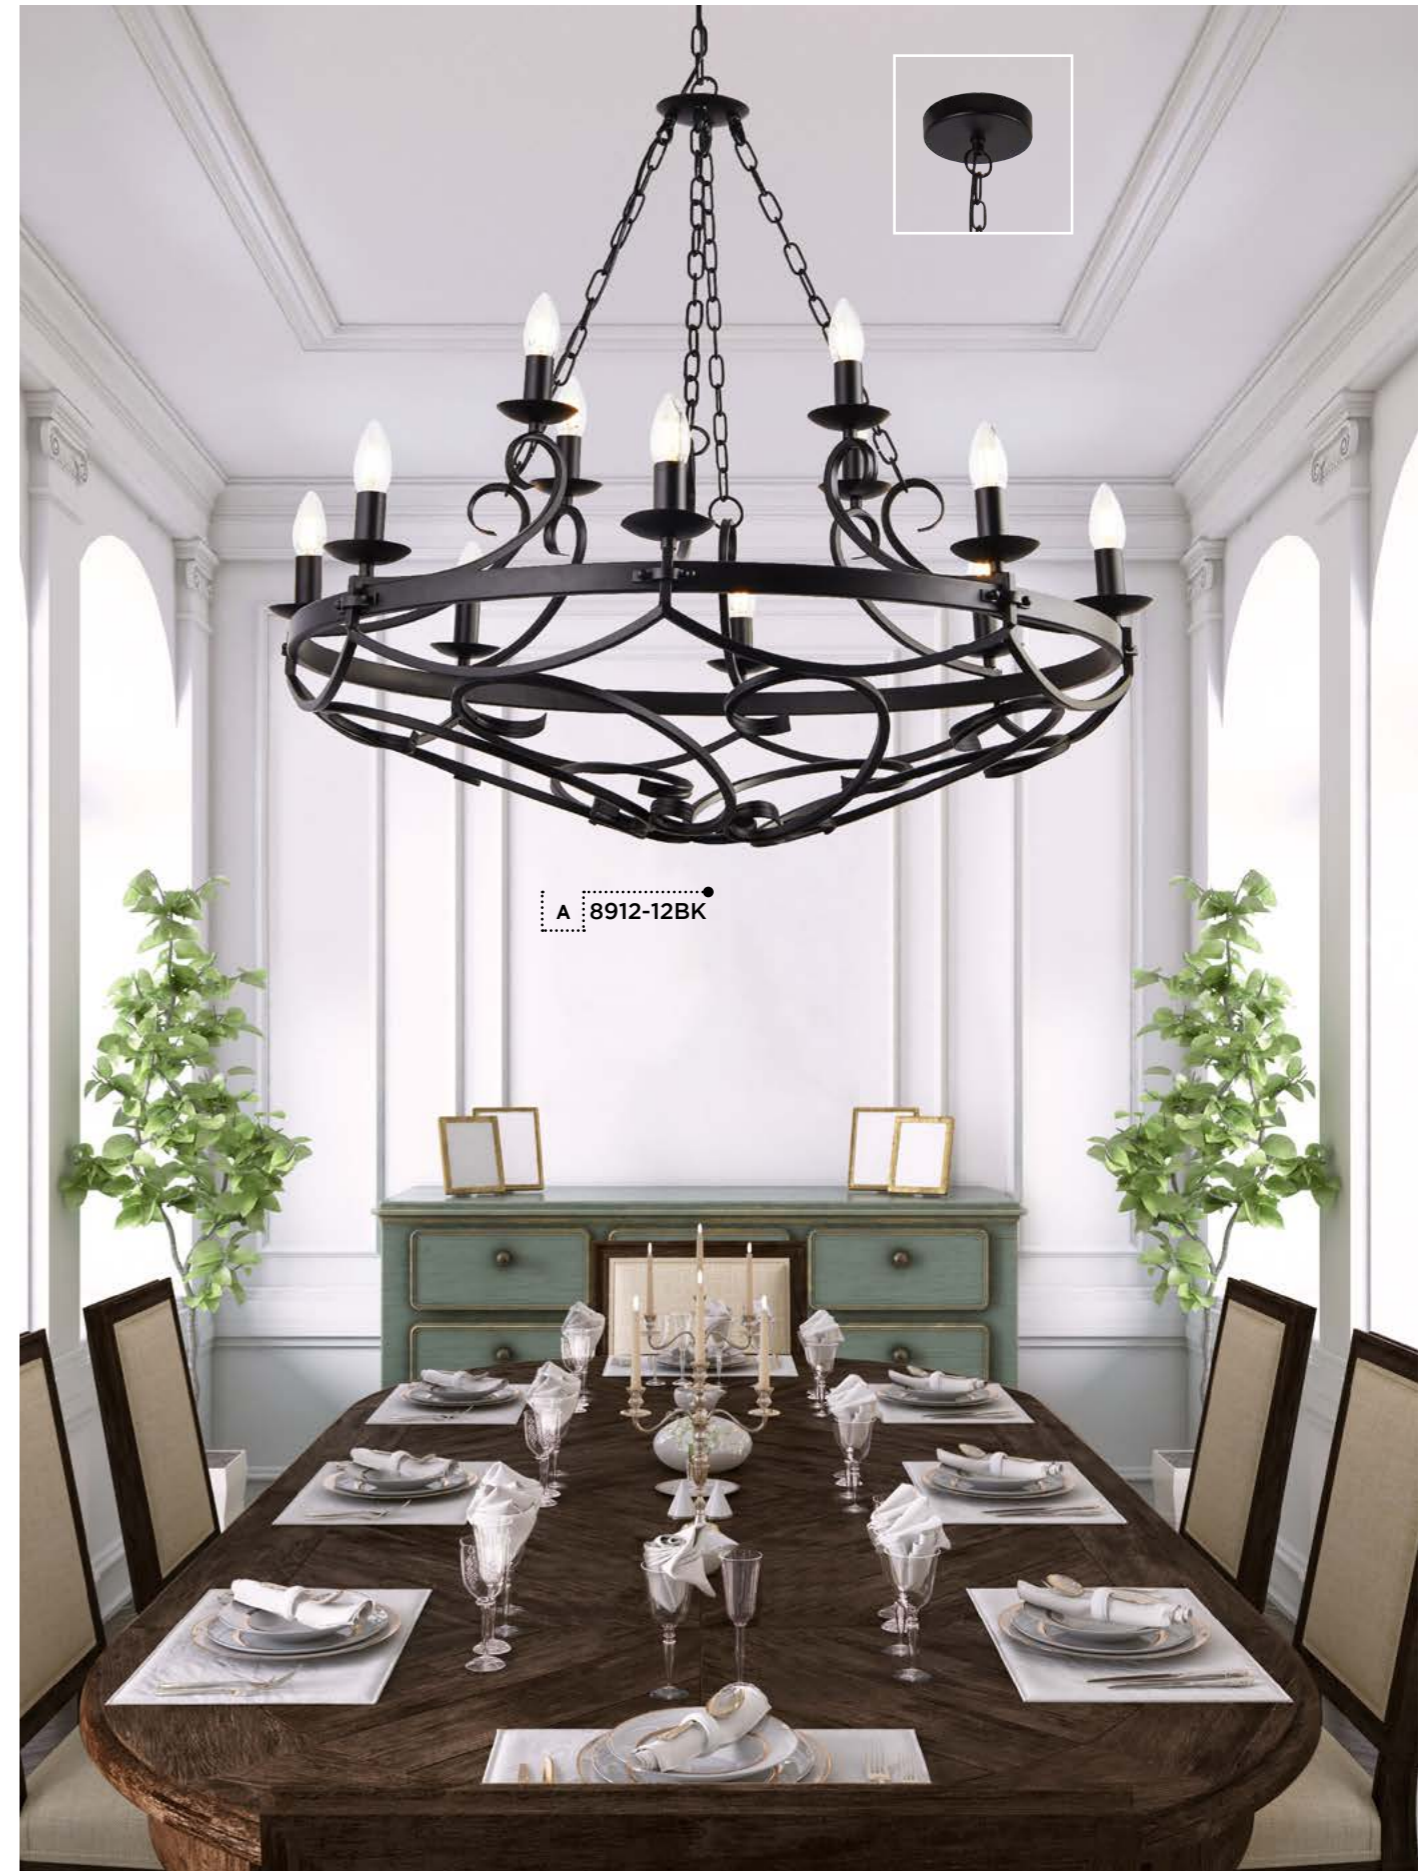

Item	Product Code	Finish	Lamp	Max Watt	Dimmable	Dimensions (cm)		
						Drop	Height	Width
A	8912-12BK	Wrought Iron/Matt Black	E14	12 x 40W	✓	132	46	89

Height adjustable