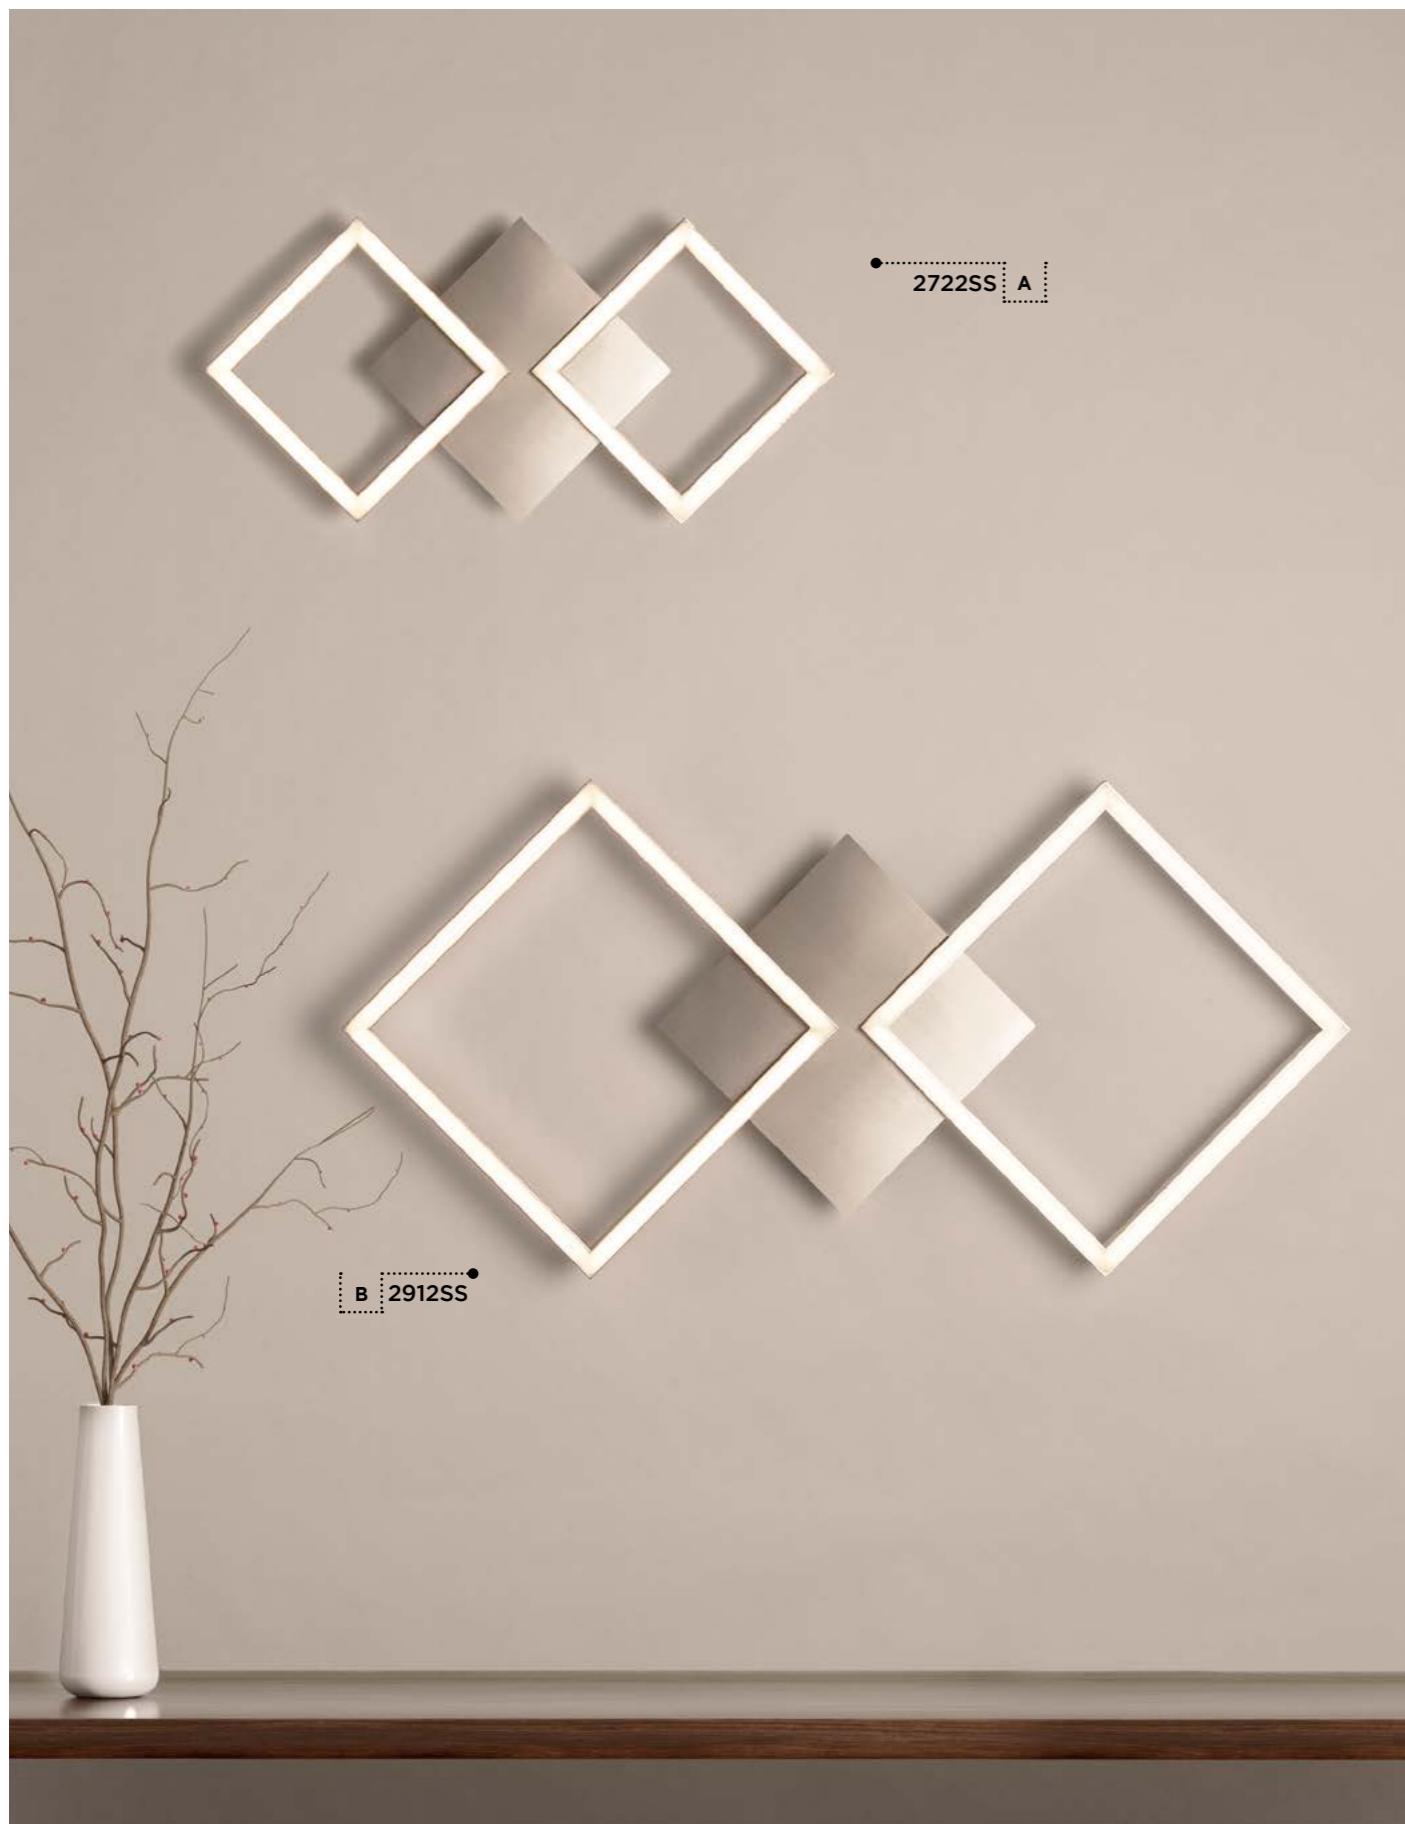

Item	Product Code	Finish	Lamp	Max Watt	Lumens	Colour Temp	Dimensions (cm)		
							Width	Length	Projection
A	2722SS	Metal.Satin Silver	LED	18W	1014	3000K	47	23	6
B	2912SS	Metal.Satin Silver	LED	25W	1444	3000K	75	37	6