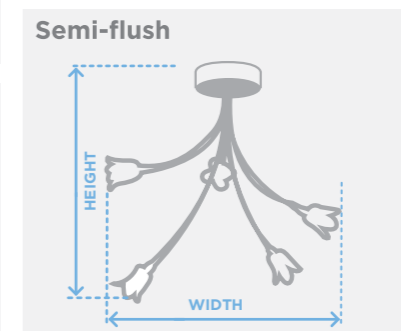

Warm white 3000K	Cool white 4000K

Measuring fittings

Feature icons

- Dimmable**
The fitting can be dimmed using a suitable dimmer.
- Easy Fit**
The fitting requires no electrical wiring.
- Remote Control**
The fitting is operated and supplied with a remote control.