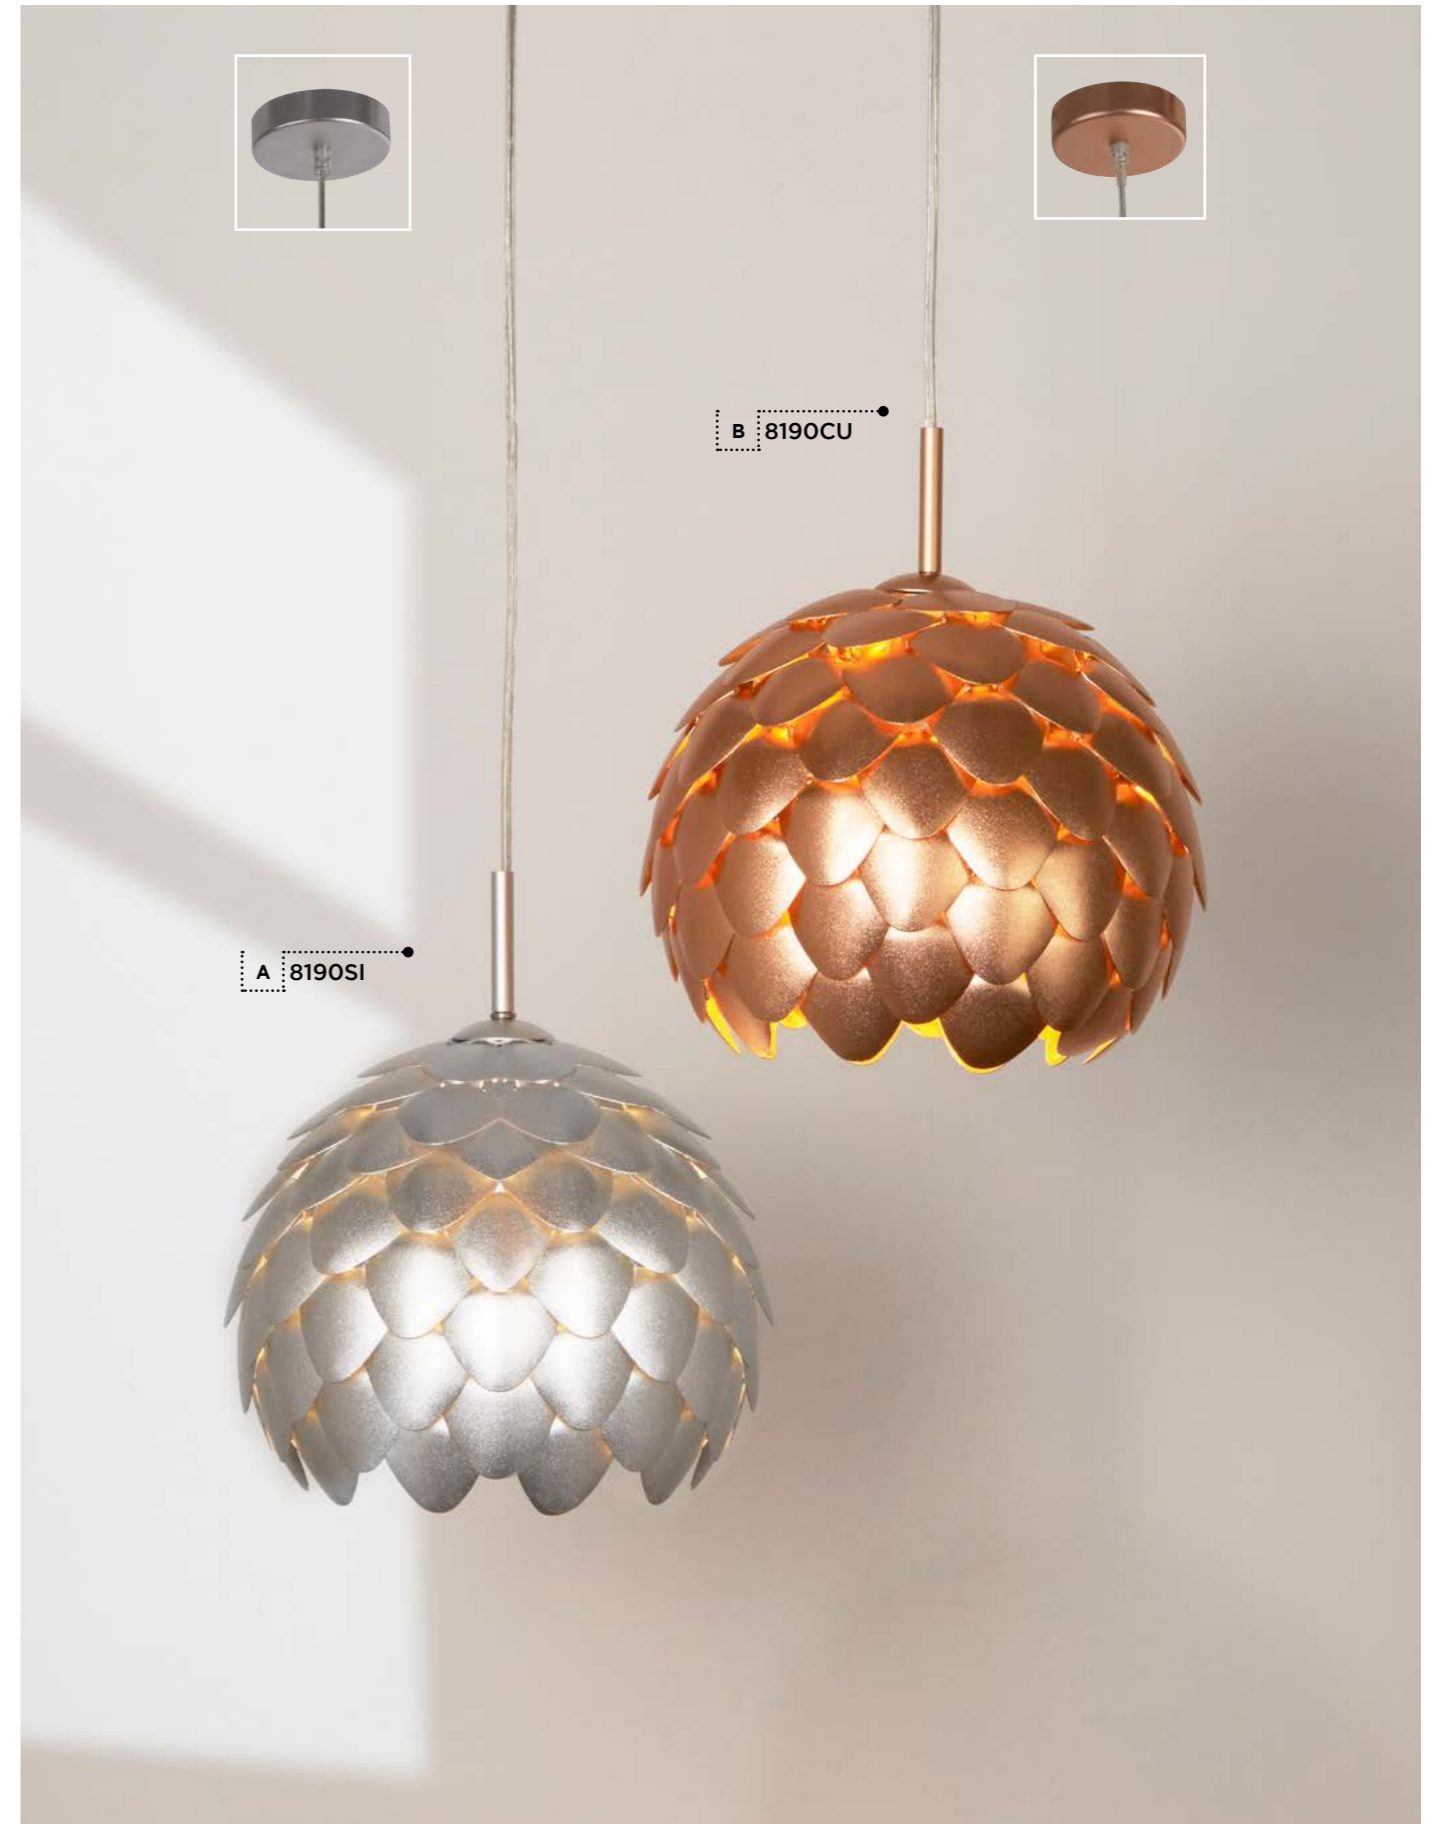

Item	Product Code	Finish	Lamp	Max Watt	Dimensions (cm)		
					Drop	Height	Width
A	8190SI	Metal.Silver	E27	60W	120	35	28
B	8190CU	Metal.Metallic Copper	E27	60W	120	35	28

Height adjustable