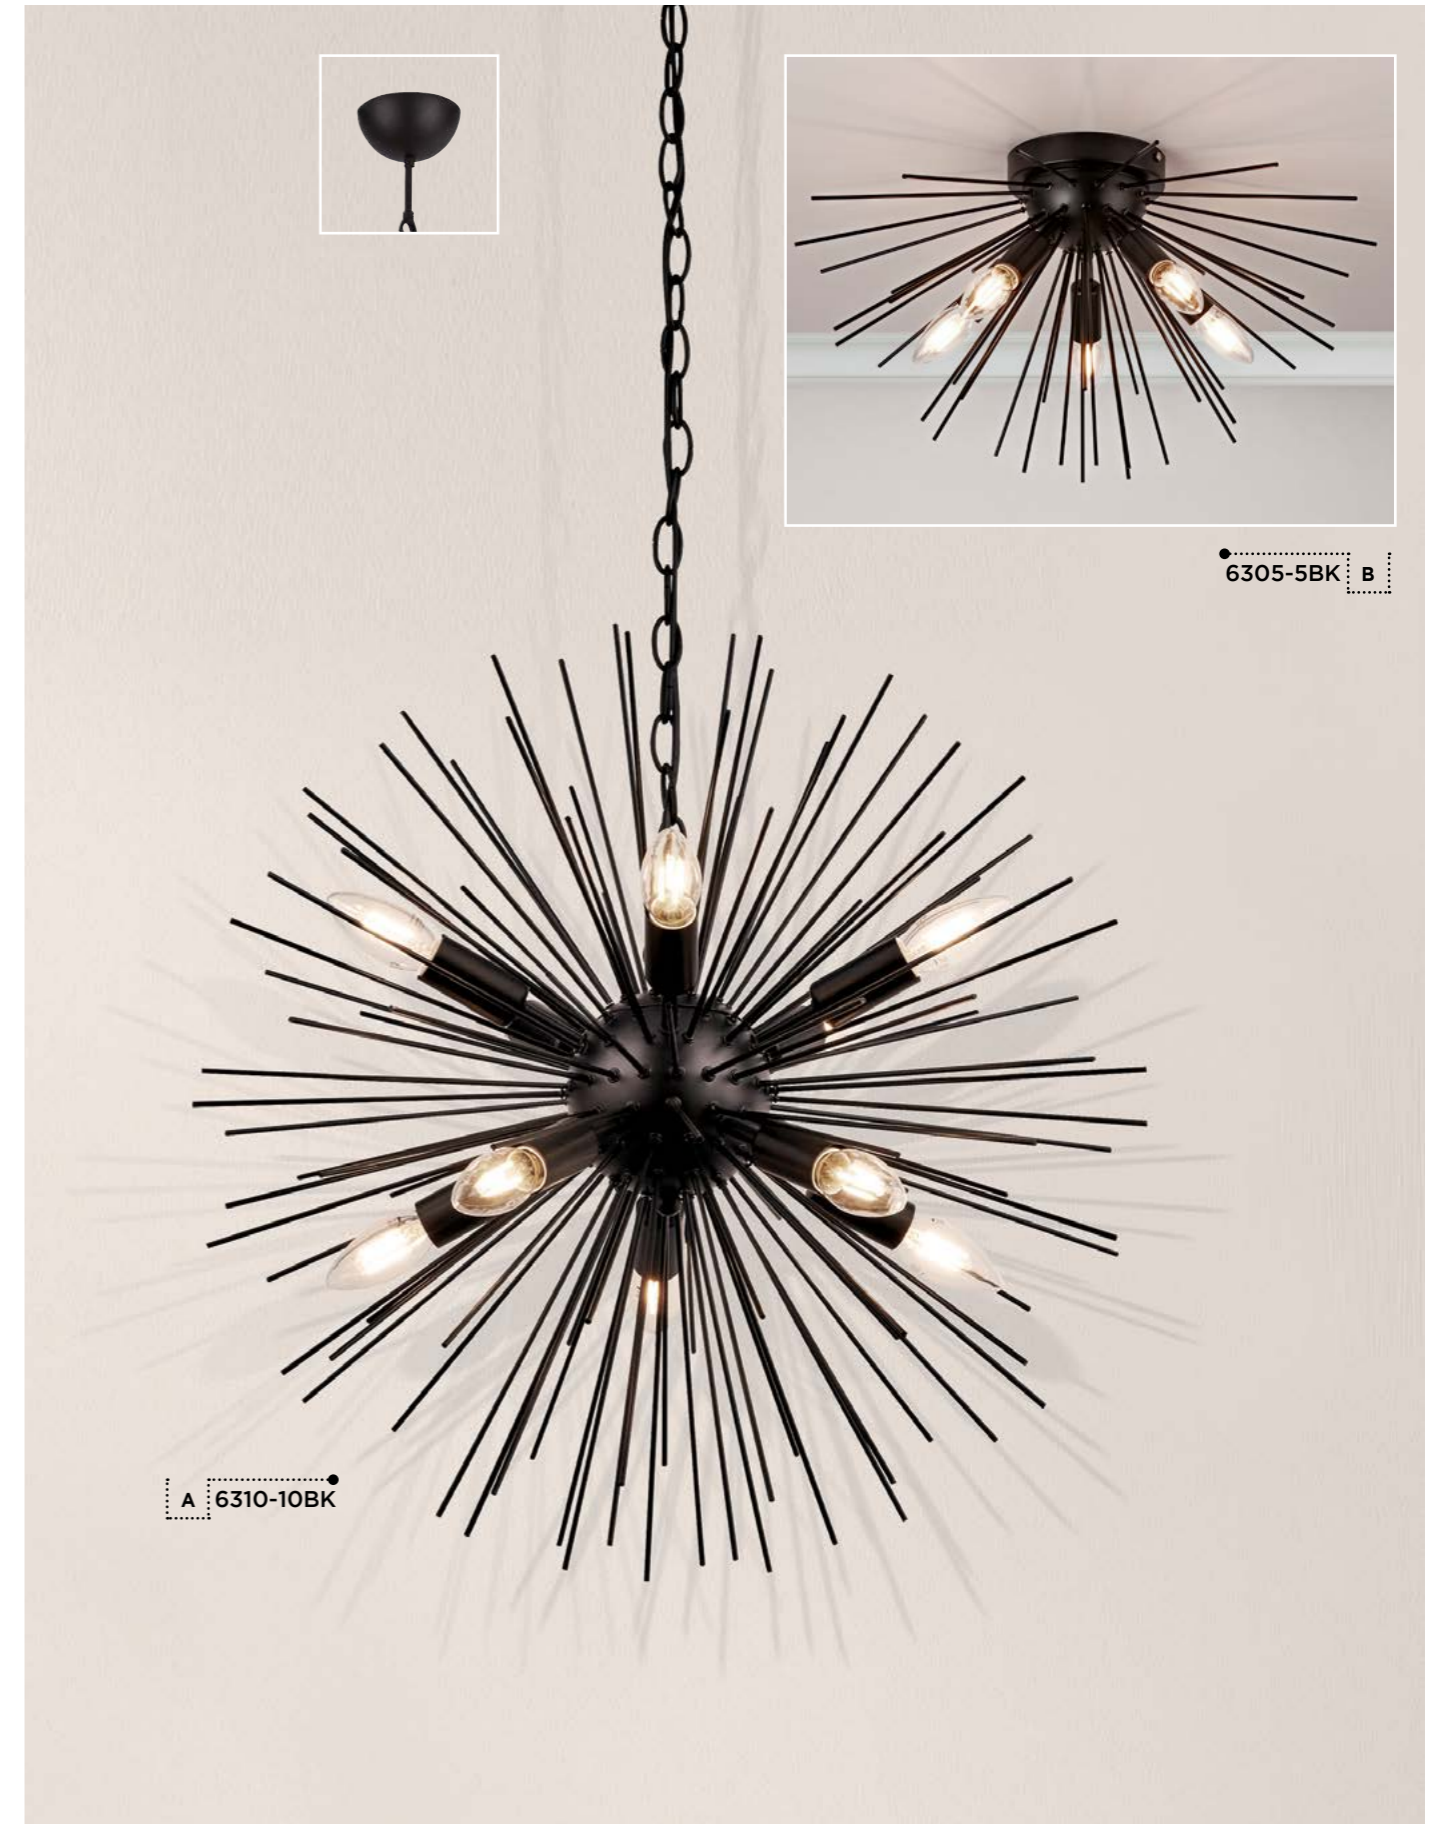

Item	Product Code	Finish	Lamp	Max Watt	Dimmable	Dimensions (cm)		
						Drop	Height	Width
A	6310-10BK	Metal.Matt Black	E14	10 x 40W	✓	120	56	56
B	6305-5BK	Metal.Matt Black	E14	5 x 40W	✓	-	30	54

A - Height adjustable