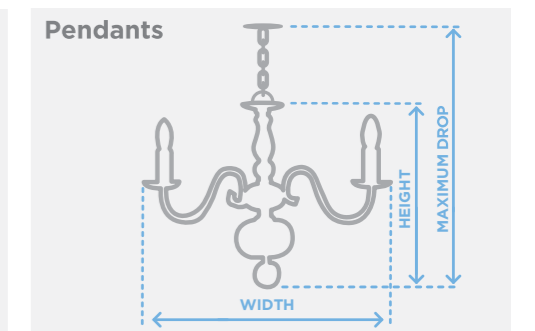

CL	Clear
CR	Cream
CU	Copper Finish
GO	Gold Finish
GR	Green
GY	Grey
MI	Mink
NG	No Glass
OR	Orange
PB	Polished Brass Finish
PI	Pink
PW	Pewter Finish
RE	Red
RU	Rustic
SI	Silver Finish

SM	Smoked Finish
SN	Satin Nickel Finish
SS	Satin Silver Finish
ST	Steel
WH	White
WSI	White & Silver or White/Silver

Symbols

	G4
	GU10
	G9
	R7s Linear
	E27 Edison Screw
	E14 Edison Screw
	Fluorescent T5
	Compact Fluorescent
	Fluorescent 2GX13
	Fluorescent GX53
	Battery Operated

Typical LED Watts

 W 60 → W 10 LUMEN 600-800	 W 40 → W 7 LUMEN 400-500
 W MAX 33 → W 7 LUMEN 400-500	 W MAX 50 → W 10 LUMEN 600-800

Colour temperature & Brightness

It is important to think about your light source when buying your lamps. LED light source is measured by brightness and colour temperature which dictates how cool or warm the light is. As an example, a spot light is normally much brighter in comparison to the light given by a candle light.

Below is an example of the light sources. All of the LED light sources quoted in our catalogue are within a tolerance of +/- 10%.

All Searchlight products are sold excluding lamps with the exception of IP rated products which are sold including lamps (Refer to price list for additional lamp information)

Warm white 3000K	Cool white 4000K

Measuring fittings

Feature icons

- **Dimmable**
  The fitting can be dimmed using a suitable dimmer.
- **Easy Fit**
  The fitting requires no electrical wiring.
- **Remote Control**
  The fitting is operated and supplied with a remote control.

- **Motion Sensor**
  The fitting has a built in motion sensor.
- **Switched**
  The fitting is controlled by a rocker switch.
- **Illuminated Switch**
  The fitting is controlled by a illuminated switch.
- **Adjustable Arms**
  Flexible fittings for maximum convenience.

- **Three Stage Touch**
  Low, medium and high.
- **Paintable**
  The fitting can be painted to suit any decor.
- **Convertible**
  The fitting can be converted from pendant to flush.
- **Guarantee**
  The finish is guaranteed for three years, except within five miles of the coastline. **Outdoor lighting only**

Crystal glass chandelier cleaner

For best results always use Crystal Cleaner. Code P21 (Sold as a pack of 12)

Any typographical, clerical or other error or omission in any sales literature, quotation, price list, acceptance of offer, invoice or other document or information issued by the company shall be subject to correction without any liability on the part of the company. Goods supplied may vary in detail from the illustrations, measurements and descriptions set out in the company's sales literature, which are approximate and for guidance only and will not form part of the contract. Colour finishes will be maintained as accurately as possible but matching cannot be guaranteed. All terminology used in the company's sales literature is subject to these conditions that as understood by general usage in the trade. For full terms and conditions of sale consult your distributor.