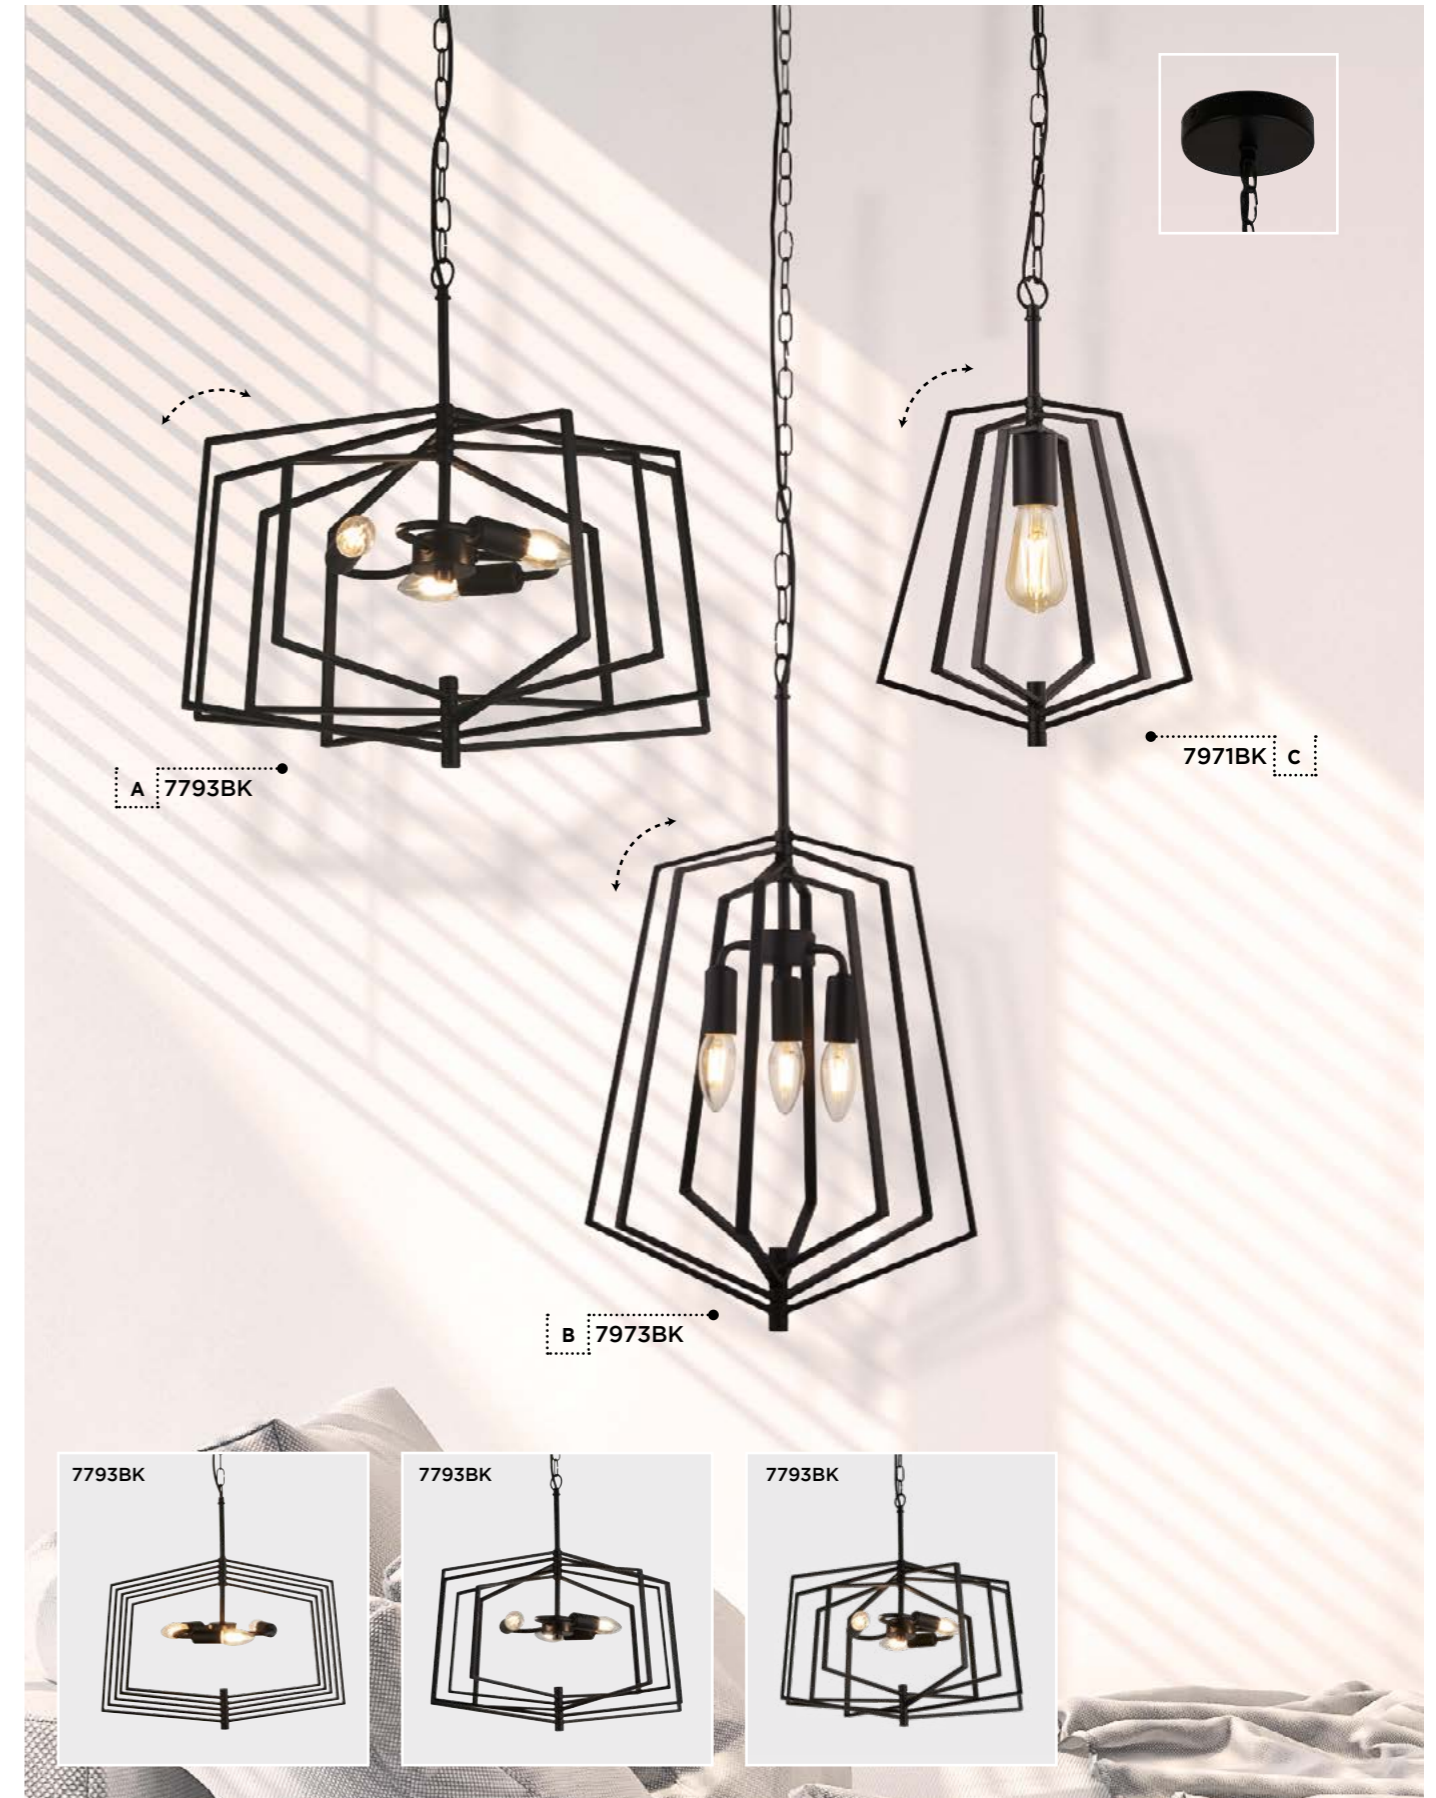

A, B - Height adjustable

Item	Product Code	Finish	Lamp	Max Watt	Dimmable	Dimensions (cm)		
						Drop	Height	Width
A	7793BK	Metal.Matt Black	E14	3 x 60W	✓	100	50	50
B	7973BK	Metal.Matt Black	E14	3 x 60W	✓	111	61	35
C	7971BK	Metal.Matt Black	E27	60W	✓	95	44	30

Height adjustable