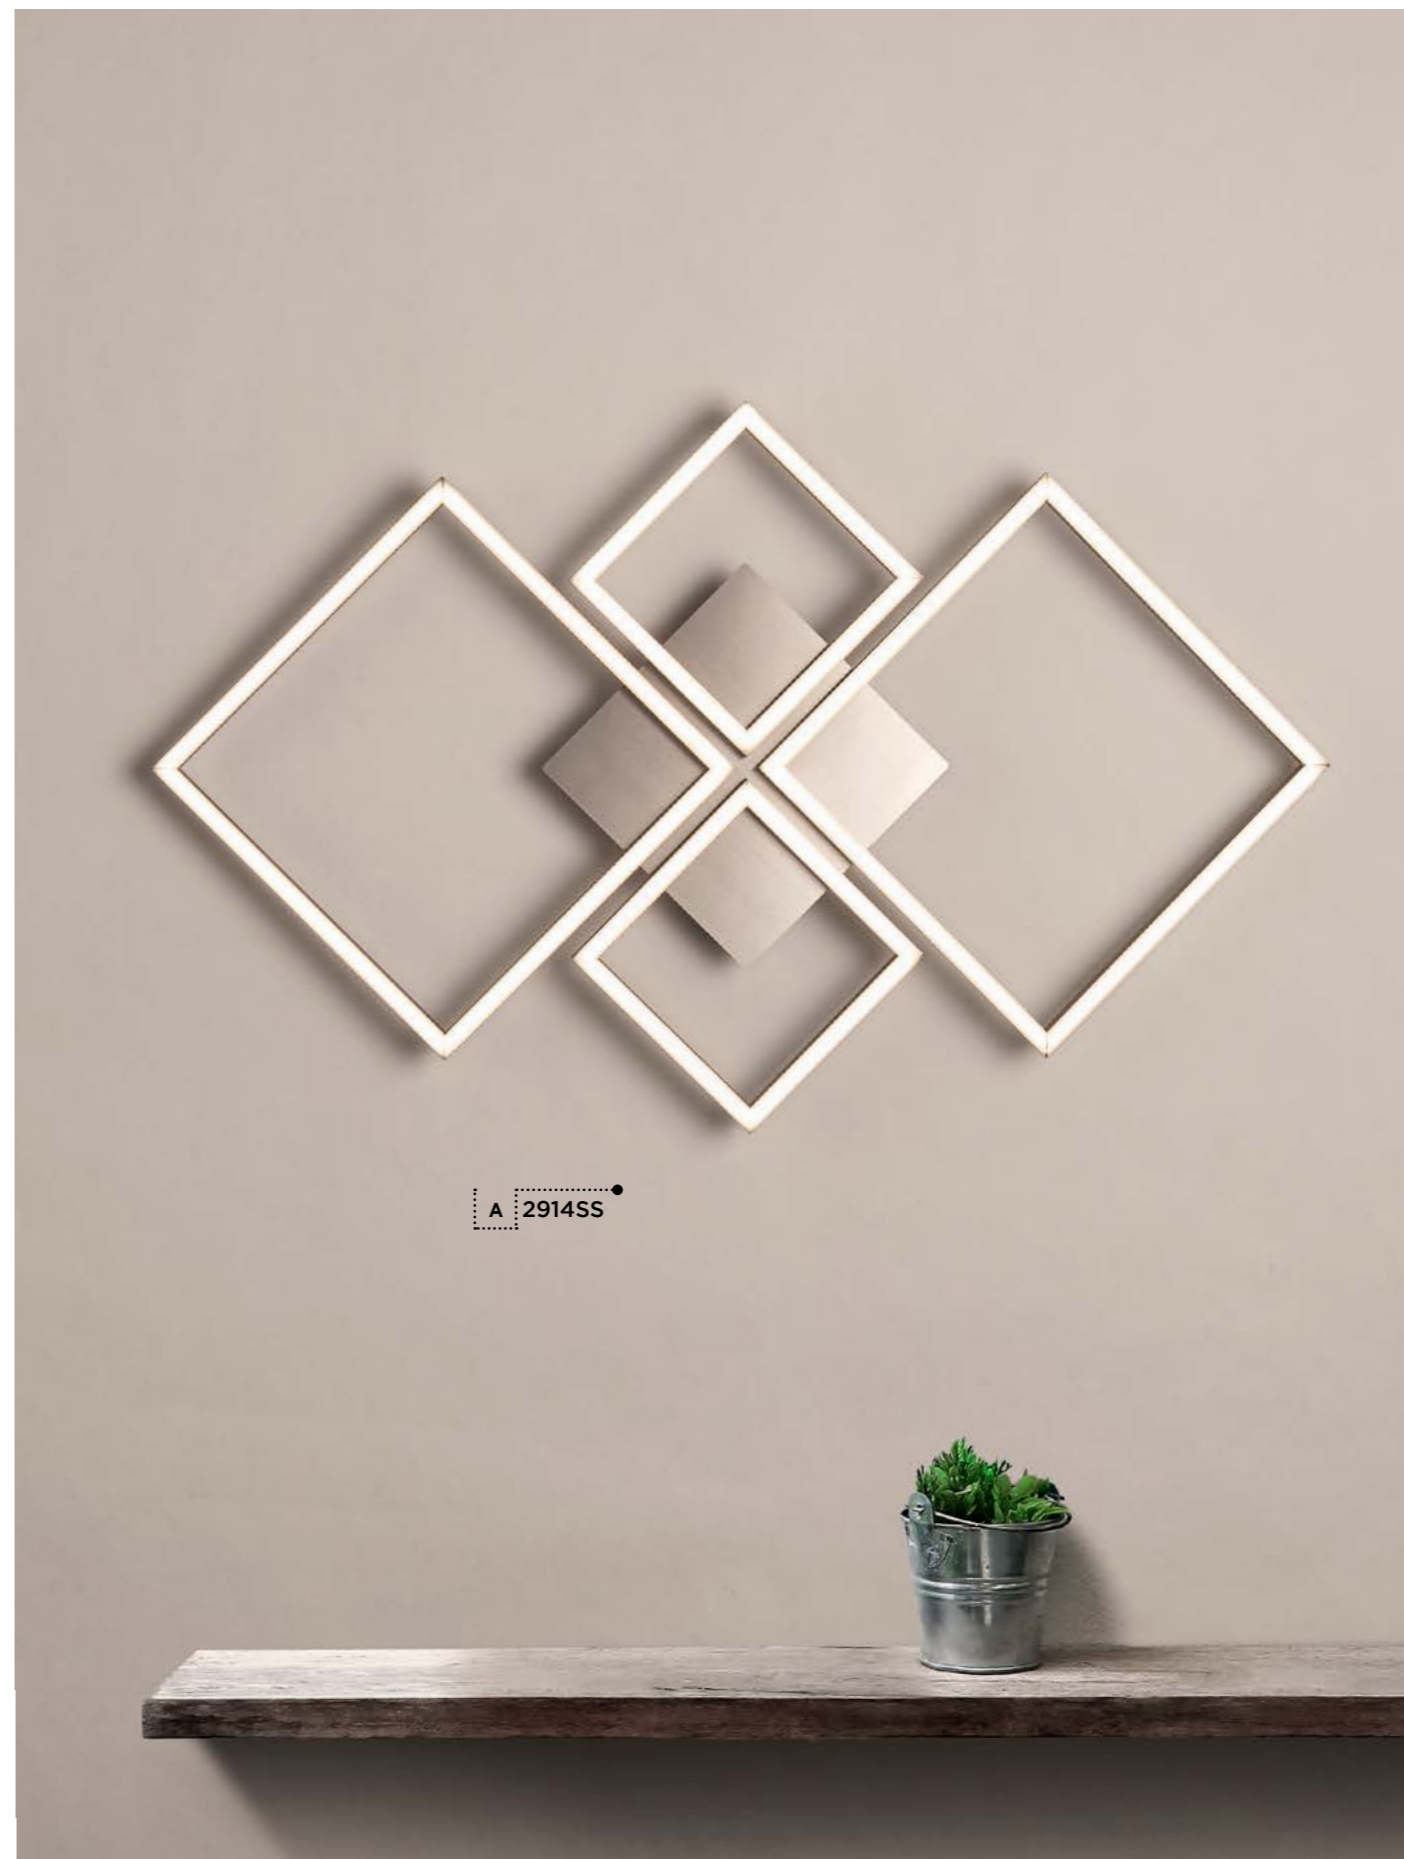

Item	Product Code	Finish	Lamp	Max Watt	Lumens	Colour Temp	Dimensions (cm)		
							Width	Length	Projection
A	2914SS	Metal.Satin Silver	LED	39W	2283	3000K	52	72	6