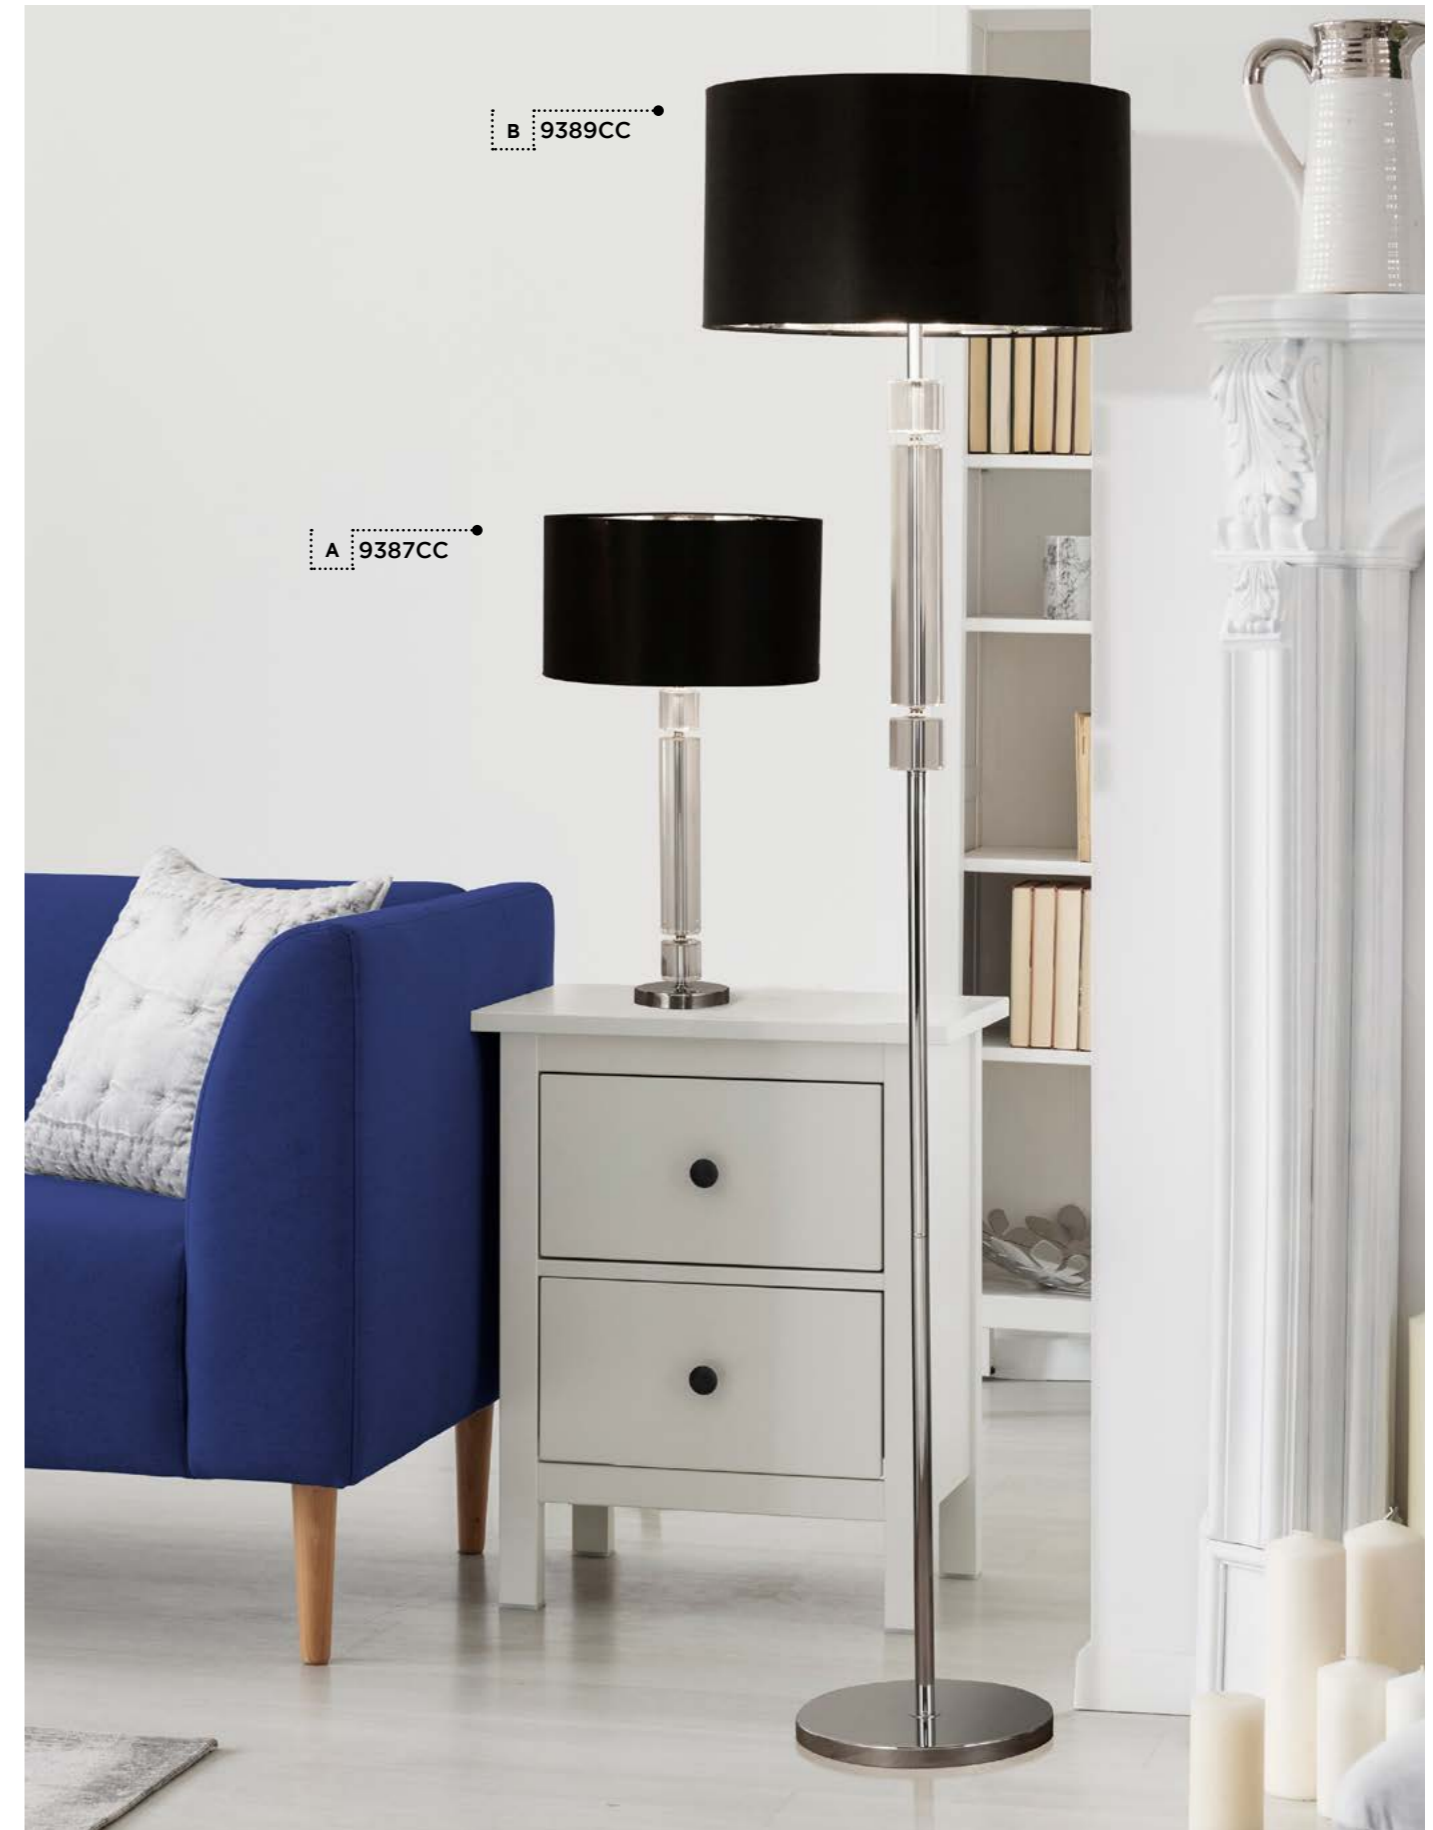

Item	Product Code	EU Product Code	Finish	Lamp	Max Watt	Dimmable	Dimensions (cm)	
							Height	Width
A	9387CC	EU9387CC	Metal.Chrome/Crystal Glass/ Black Shade with Silver Inner	E27	60W	x	62	35
B	9389CC	EU9389CC	Metal.Chrome/Crystal Glass/ Black Shade with Silver Inner	E27	60W	x	159	40