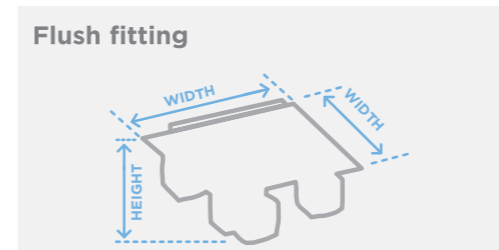

Warm white 3000K	Cool white 4000K

Measuring fittings

Feature icons

- Dimmable**
The fitting can be dimmed using a suitable dimmer.
- Easy Fit**
The fitting requires no electrical wiring.
- Remote Control**
The fitting is operated and supplied with a remote control.