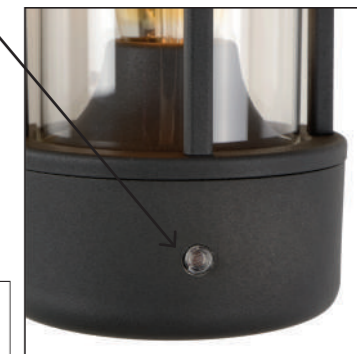

14893/80/30

WITH DAY/NIGHT SENSOR