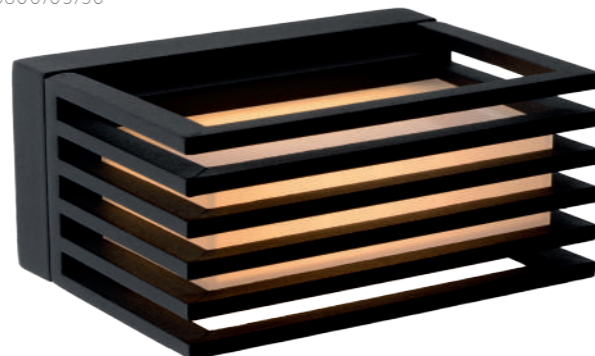

spare bulb
49006/05/30

spare bulb
49006/05/31

MALTA LED

- 1x 5,4W/INTEGRATED SMD LED/3000K/231lm/incl.
- H 6,5/W 14/D 10,5 cm
- color black
- aluminium & pc

15800/05/30

SINGA LED

- 1x9,6W/INTEGRATED SMD LED/3000K/553lm/incl.
- H 10/W 17/D 17 cm
- color black
- aluminium & pc