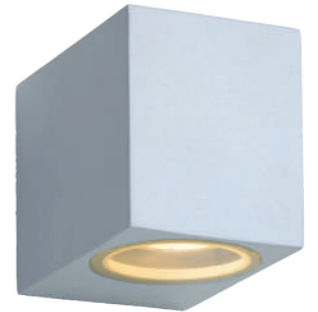

ZORA-LED

- (1x) (2x) GU10/5W LED/3000K/320lm/incl.
- H 7,9/W 9/L 6,5 cm
- H 15/W 9/L 6,5 cm
- beam angle 36°
- colors black/white
- aluminium & glass

22860/05/30, 31

22860/10/30, 31

DOWN LIGHT

22860/05/30

22860/05/31