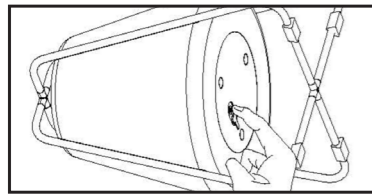

PYRAMID

- 2x 42W/integrated LED/3 level light/2700K /238lm/incl.
- Ø 36/H 41,9 cm
- color dark grey & opal
- aluminium & plastic

POWER CABLE &
CHARGER ADAPTER INCLUDED

- rechargeable battery
- charging time 3 hours
- touch 1 = 100%
- working time w/ full light 4 hours
- touch 2 = 40%
- working time w/ medium light 10 hours
- touch 3 = 10%
- working time w/ little light 50 hours
- touch 4 = On/Off