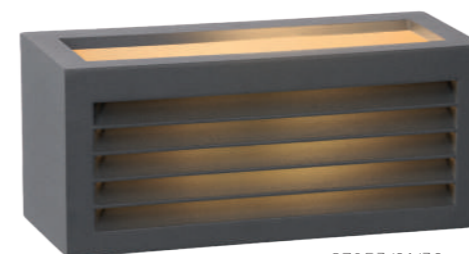

27853/01/30

bulb suggestion
49021/04/60