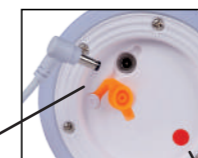

LITTLE JOE

IN- & OUTDOOR

- 1x 0,3W/integrated LED/2800-3200K /30lm/incl.
- Ø 10/H 18,5 cm
- color white & black/white & green/white & curry
- PE & metal

POWER CONNECTION FOR CHARGING CABLE

ON -OFF AND 3 STEP DIMMABLE