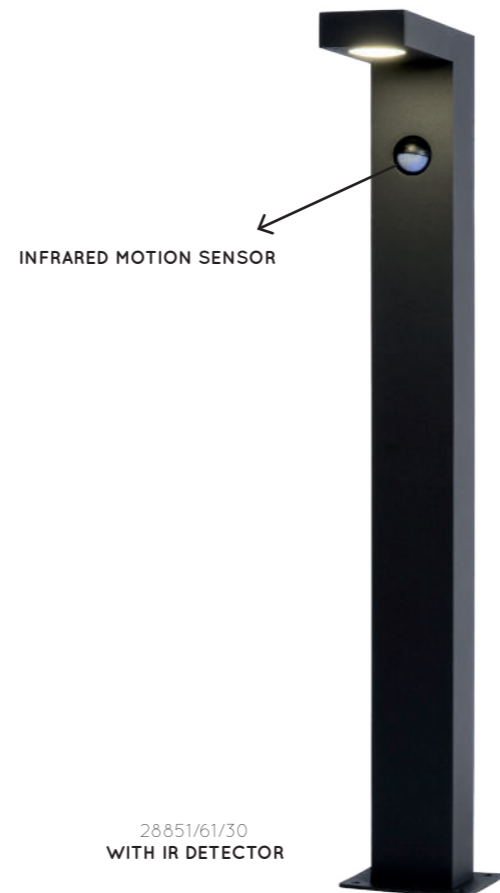

28850/24/30

INFRARED MOTION SENSOR

TEXAS

- 7W/INTEGRATED LED/3000K/420lm/incl.
- H 12/W 6/L 15 cm 28850/23/30
- H 40/W 5/L 15 cm 28851/40/30
- black
- aluminium

28850/23/30

28851/60/30

INFRARED MOTION SENSOR

28851/61/30
WITH IR DETECTOR

28851/40/30

ZICO

- 1x E27/60W max./excl.
- H 23,3/W 25,8/Ø 21,8 cm
- H 100/D 21,8 cm
- color stainless steel/black
- stainless steel & aluminium

11874/01/12.30
 11874/99/12.30
 11874/01/12