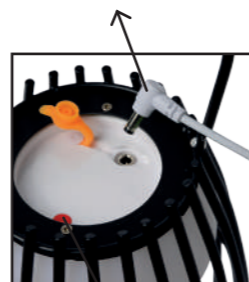

CHARGER USB / INCL.