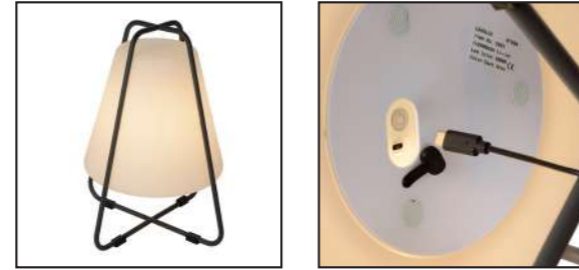

PYRAMID

- 2x 42W/integrated LED/3 level light/2700K /238lm/incl.
- Ø 36/H 41,9 cm
- color dark grey & opal
- aluminium & plastic

POWER CABLE &
CHARGER ADAPTER INCLUDED

- rechargeable battery
- charging time 3 hours
- touch 1 = 100%
- working time w/ full light 4 hours
- touch 2 = 40%
- working time w/ medium light 10 hours
- touch 3 = 10%
- working time w/ little light 50 hours
- touch 4 = On/Off