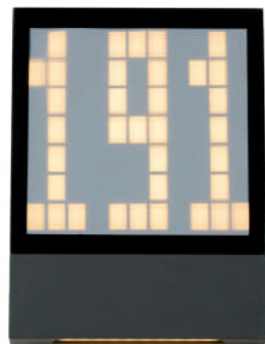

DIGIT

- 3W/INTEGRATED LED/2700K/193lm/incl.
- H 20/W 3,6/L 15 cm
- color black
- aluminium & glass

27899/03/29