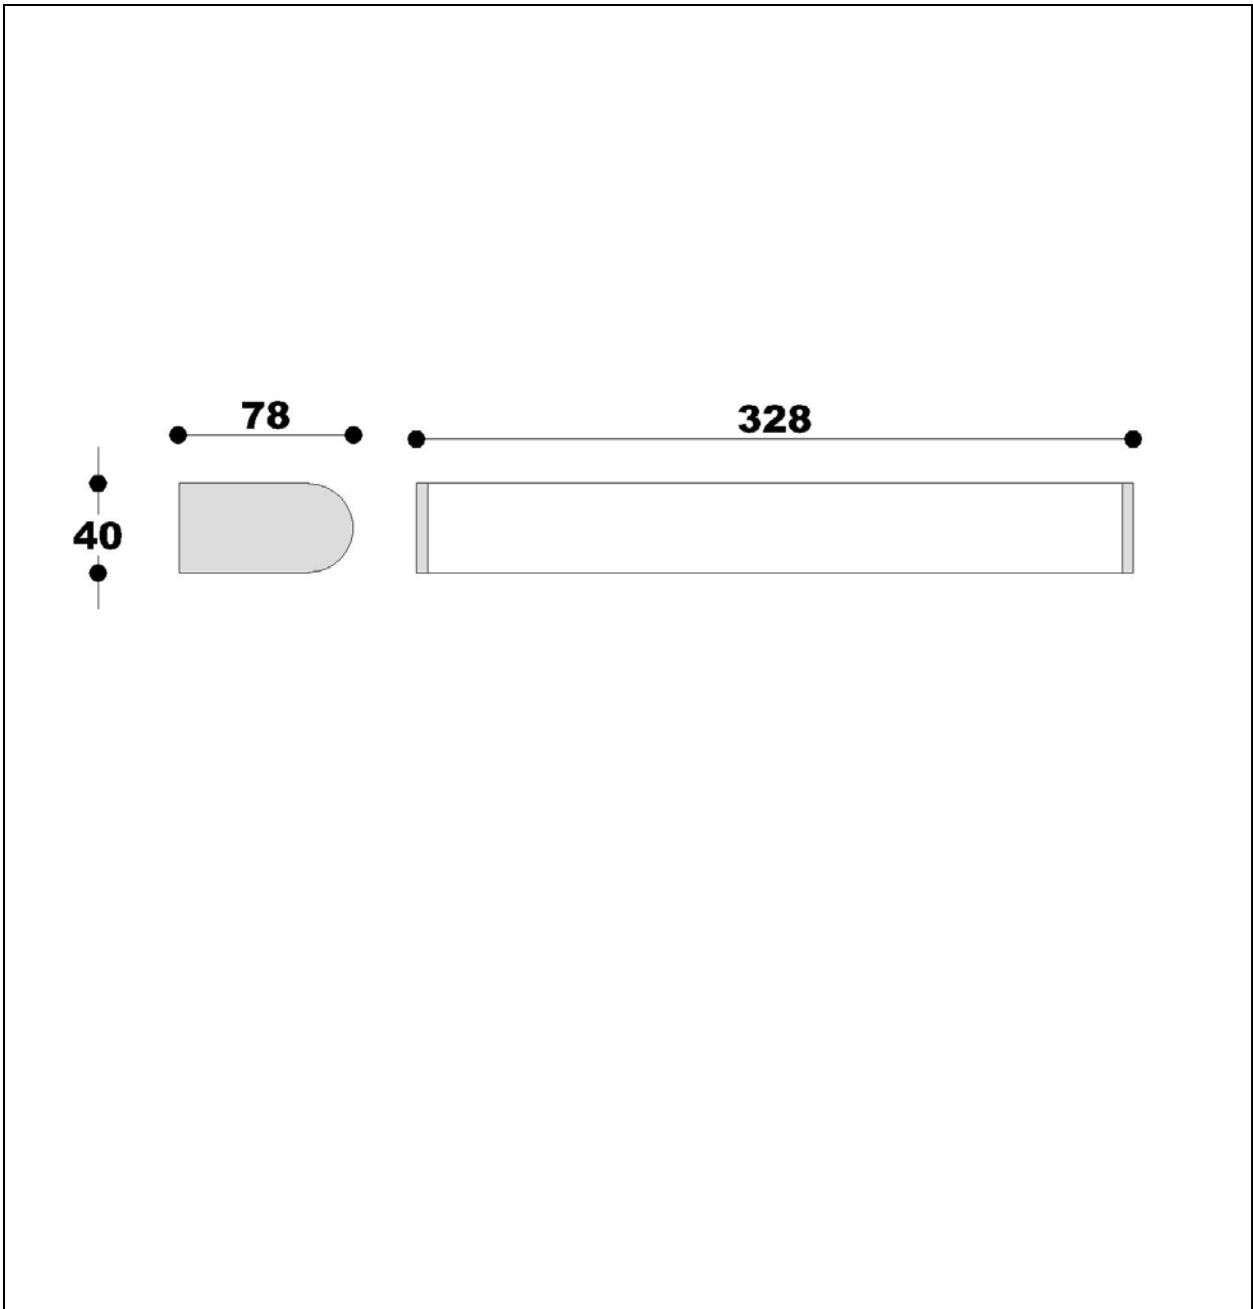

LUCIDE

Item number: 04205/09/12

Technical details

Materials used:	Aluminum and acrylic
Color:	Brushed Nickel
Dimmable and how is fixture dimmable	No
Size:	Height: 4cm
	Length: 7.8cm
	Width: 32.8cm
	Net weight:
Power requirements:	220-240V~50HZ
Bulb type and maximum wattage:	AC LED 9W
Number of bulbs:	40pcs LEDs
IP degree:	IP44