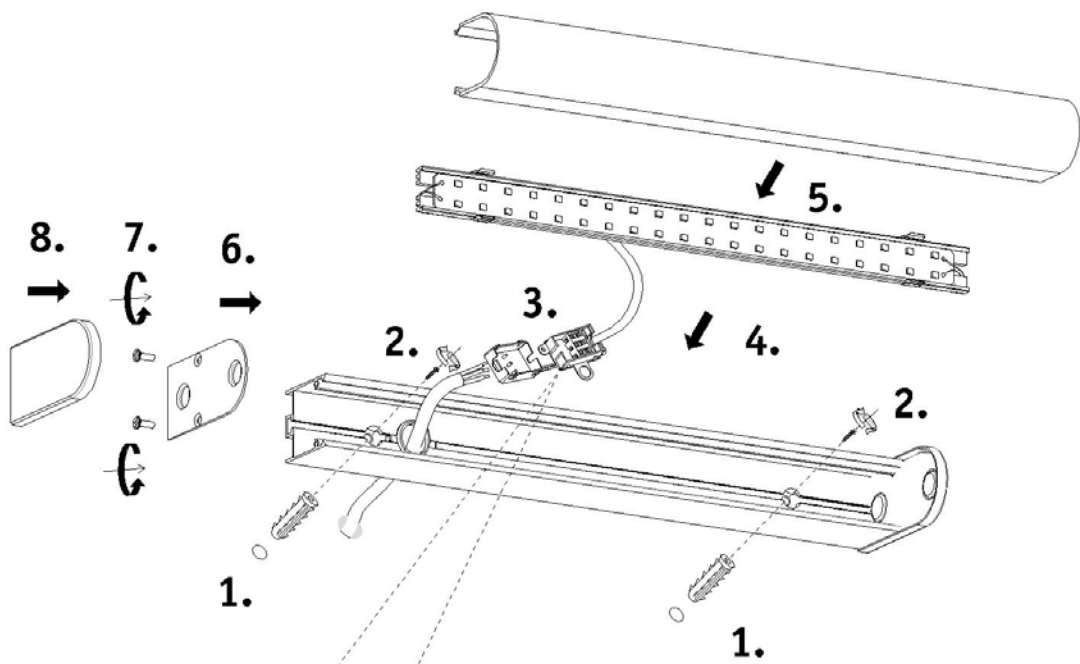

LUCIDE

Item number: 04205/09/12

Technical details

Materials used:	Aluminum and acrylic
Color:	Brushed Nickel
Dimmable and how is fixture dimmable	No
Size:	Height: 4cm
	Length: 7.8cm
	Width: 32.8cm
	Net weight:
Power requirements:	220-240V~50HZ
Bulb type and maximum wattage:	AC LED 9W
Number of bulbs:	40pcs LEDs
IP degree:	IP44

Fitting wire colour	Household circuit
Blue	Connect to (Neutral- Blue or Black)
Brown	Connect to (Live- Red or Brown or white)

Warranty declaration:

Lucide NV warrants that the products supplied will be free from defects in material and workmanship for a period of 2 years from the date of purchase by the end user, if the item is installed and maintained properly as mentioned in the user manual.