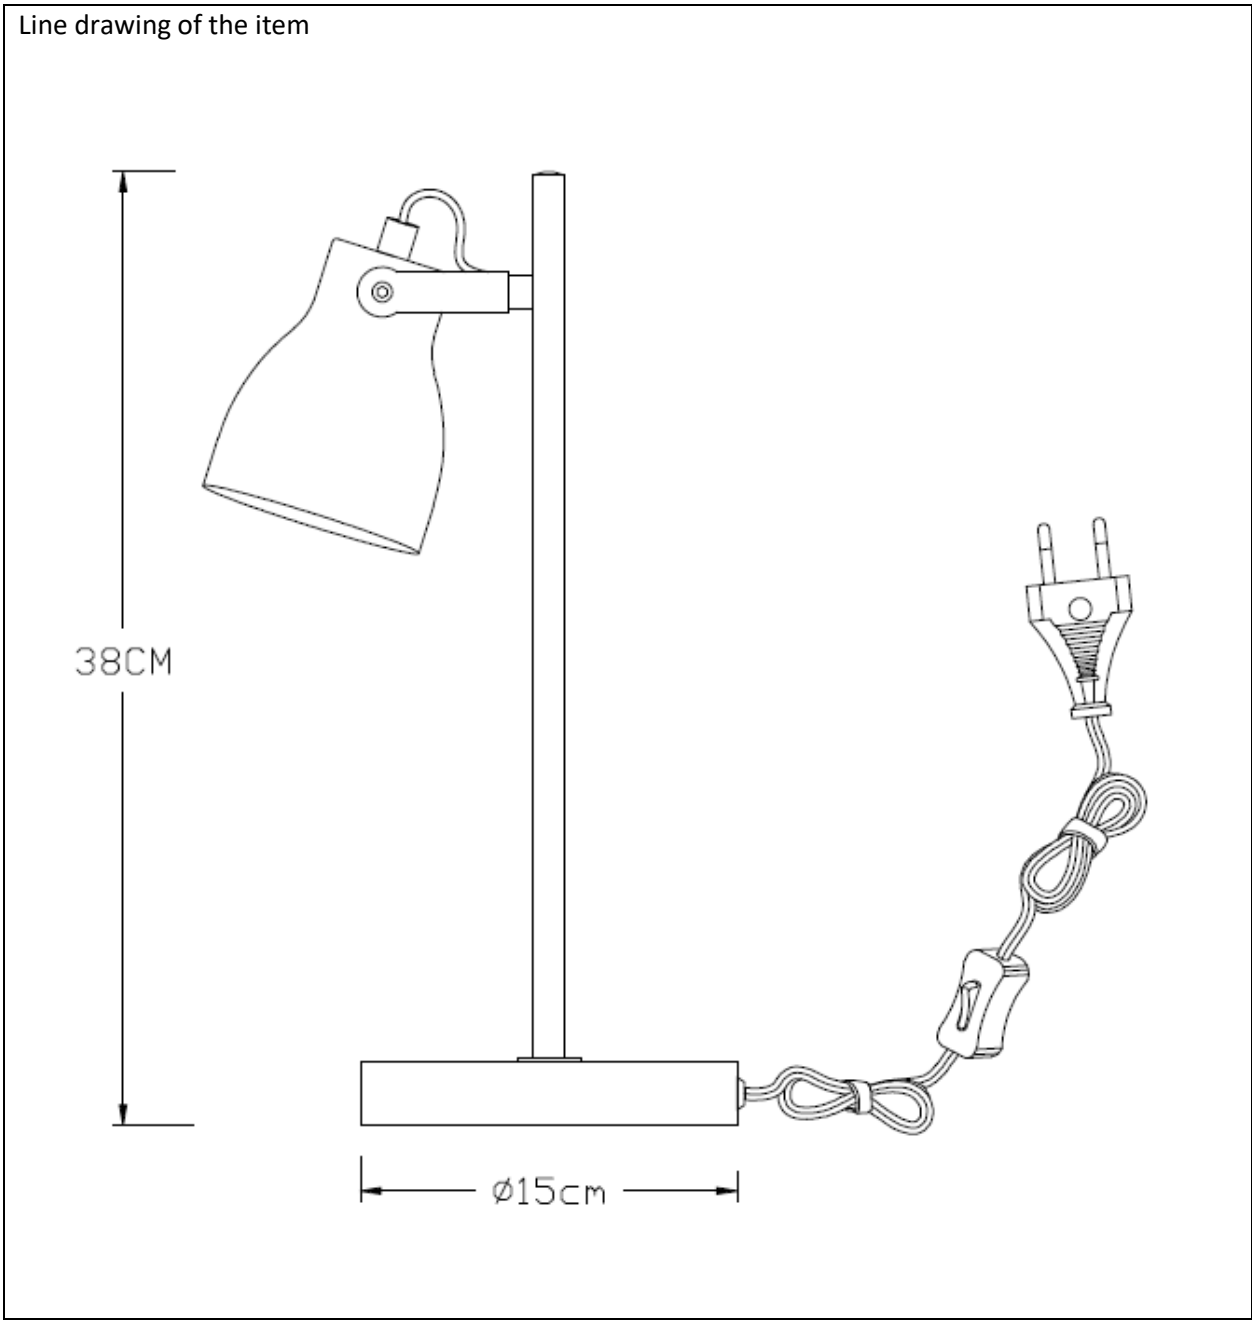

# LUCIDE

Item number: 05610/05/30

## Technical details

Materials used:	Metal + Concrete
Color:	Grey + matt black
Dimmable and how is fixture dimmable	No
Size:	Height: 38cm
	Length: 15cm
	Width: 15cm
	Net weight: 2.00kg
Power requirements:	220-240V~50Hz
Bulb type and maximum wattage:	GU10 Max.35W (GU10 LED 5W Bulb Incl.)
Number of bulbs:	1XGU10
IP degree:	IP20