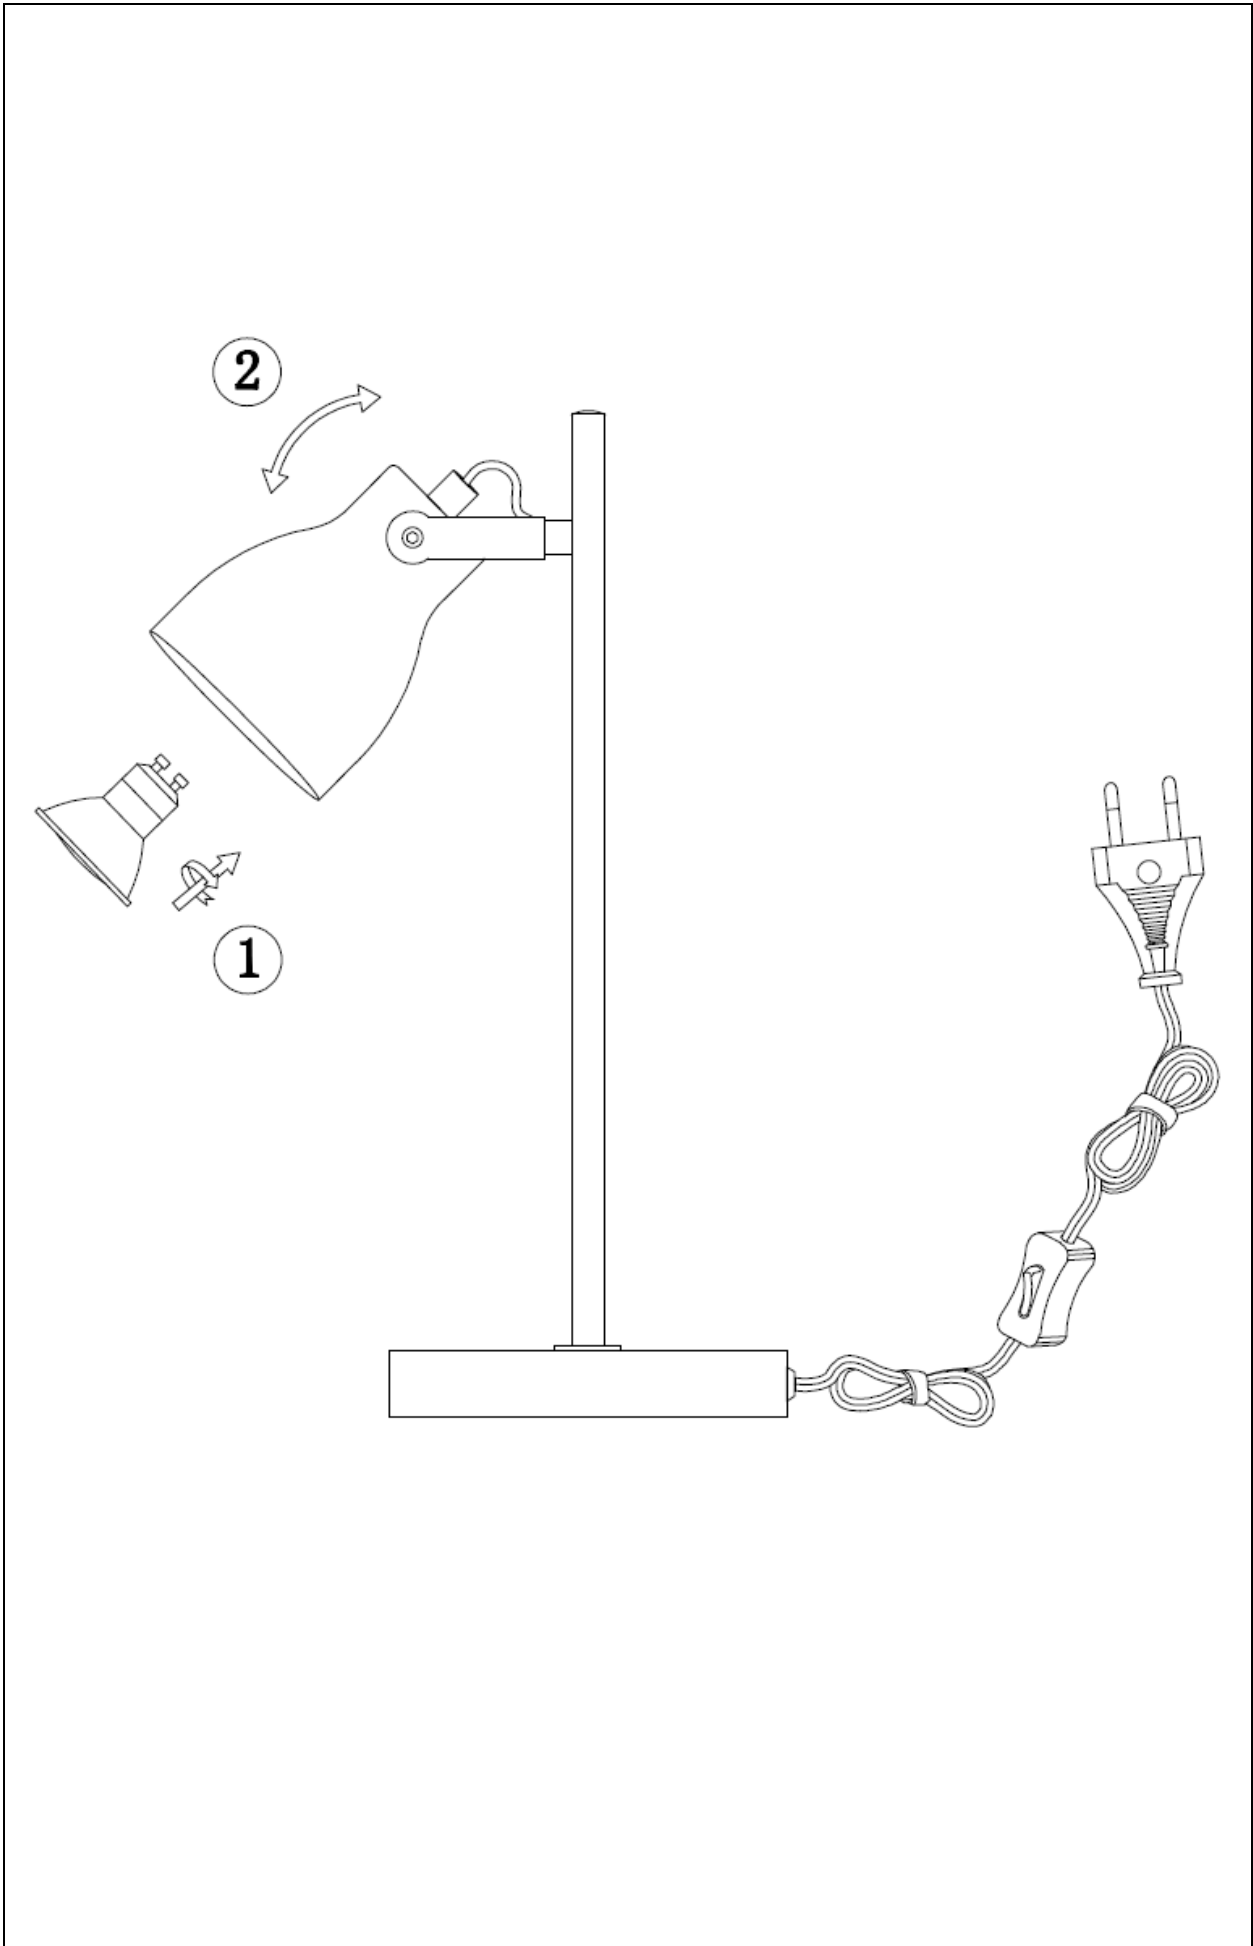

## Technical details

Materials used:	Metal + Concrete
Color:	Grey + matt black
Dimmable and how is fixture dimmable	No
Size:	Height: 38cm
	Length: 15cm
	Width: 15cm
	Net weight: 2.00kg
Power requirements:	220-240V~50Hz
Bulb type and maximum wattage:	GU10 Max.35W (GU10 LED 5W Bulb Incl.)
Number of bulbs:	1XGU10
IP degree:	IP20