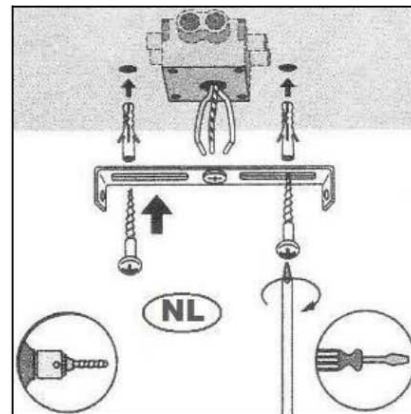

Item number: 05913/15/36

Technical details

Materials used:	Metal
Color:	Grey
Dimmable and how is fixture dimmable	
Size:	Height: 15~17cm
	Length: 60cm
	Width: 10cm
	Net weight: 1.43kg
Power requirements:	220-240V~50Hz
Bulb type and maximum wattage:	GU10 Led Max.5W
Number of bulbs:	3XGU10
IP degree:	IP 20

# Installation drawing