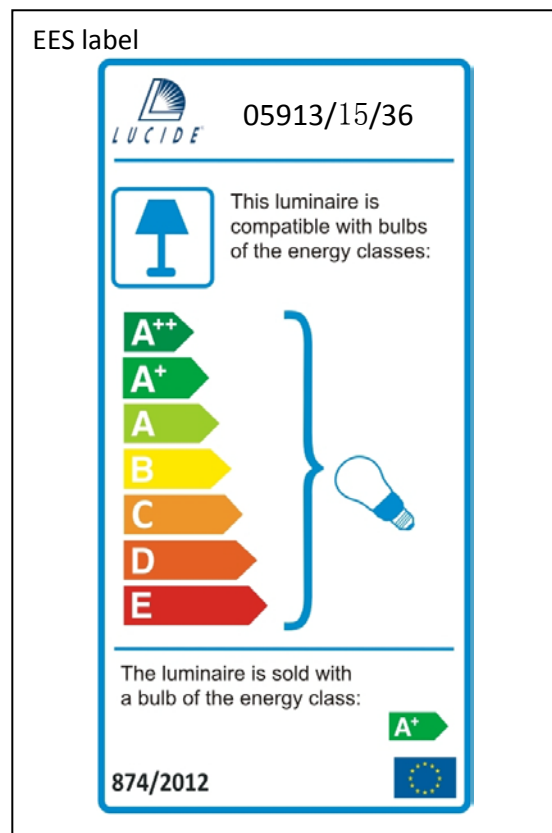

Garantiebestimmungen:

Lucide NV garantiert für einen Zeitraum von 2 Jahren ab Kaufdatum und Kauf durch den Endkunden, dass das gelieferte Produkt frei von Material- und Herstellungsfehlern ist, sofern das Produkt gemäß der Bedienungsanleitung installiert und gewartet wird.
Von der Garantie ausgenommen: 1. Gebrochene Glasteile der Fassung werden nur innerhalb von 14 Tagen ab Kauf durch den Endkunden ersetzt. 2. Normaler Verschleiß, Verfärbungen aufgrund des normalen Gebrauchs. 3. Beschädigungen aufgrund externer Ursachen wie Feuer, Wasser, unsachgemäße Nutzung/ Installation oder Wartung des Produkts.
Kunden müssen das defekte Produkt/Teil und den Originalkaufbeleg einsenden, um Garantieansprüche geltend zu machen.

Other languages of the manual and further explanations can be found on our website.