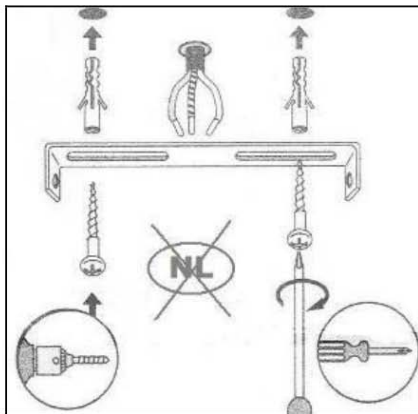

Item number: 05913/15/36

Technical details

Materials used:	Metal
Color:	Grey
Dimmable and how is fixture dimmable	
Size:	Height: 15~17cm
	Length: 60cm
	Width: 10cm
	Net weight: 1.43kg
Power requirements:	220-240V~50Hz
Bulb type and maximum wattage:	GU10 Led Max.5W
Number of bulbs:	3XGU10
IP degree:	IP 20

# Installation drawing