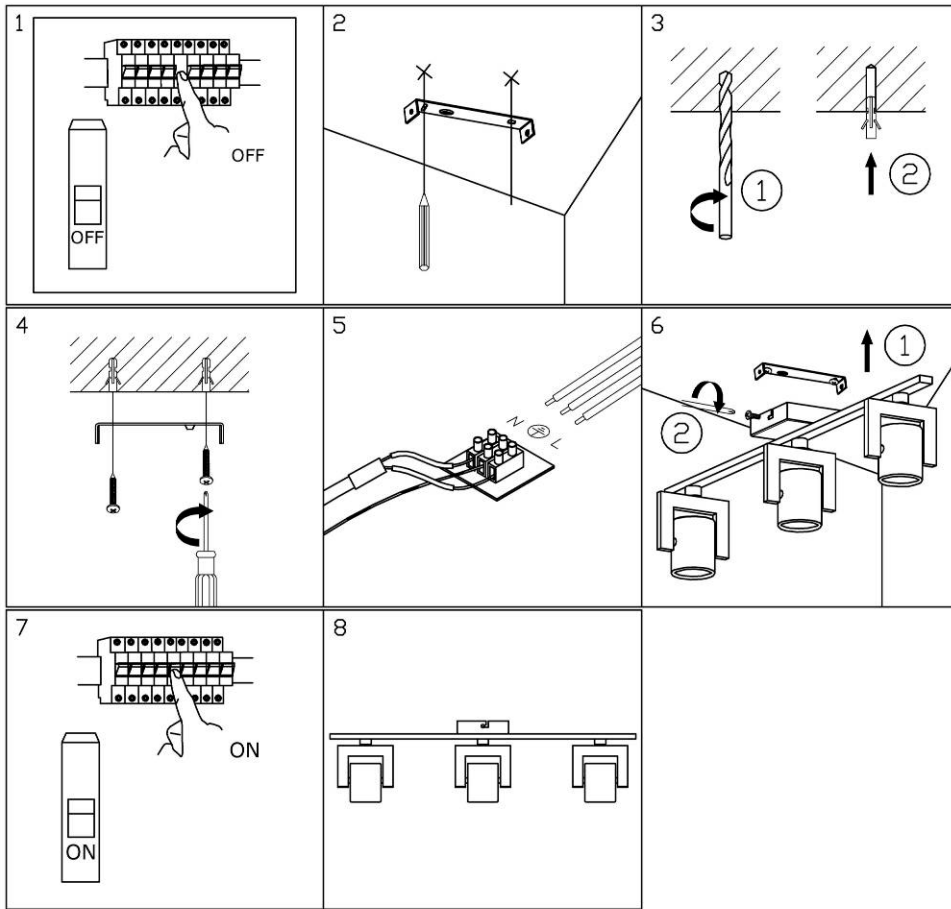

Item number: 05913/15/36

Technical details

Materials used:	Metal
Color:	Grey
Dimmable and how is fixture dimmable	
Size:	Height: 15~17cm
	Length: 60cm
	Width: 10cm
	Net weight: 1.43kg
Power requirements:	220-240V~50Hz
Bulb type and maximum wattage:	GU10 Led Max.5W
Number of bulbs:	3XGU10
IP degree:	IP 20

# Installation drawing