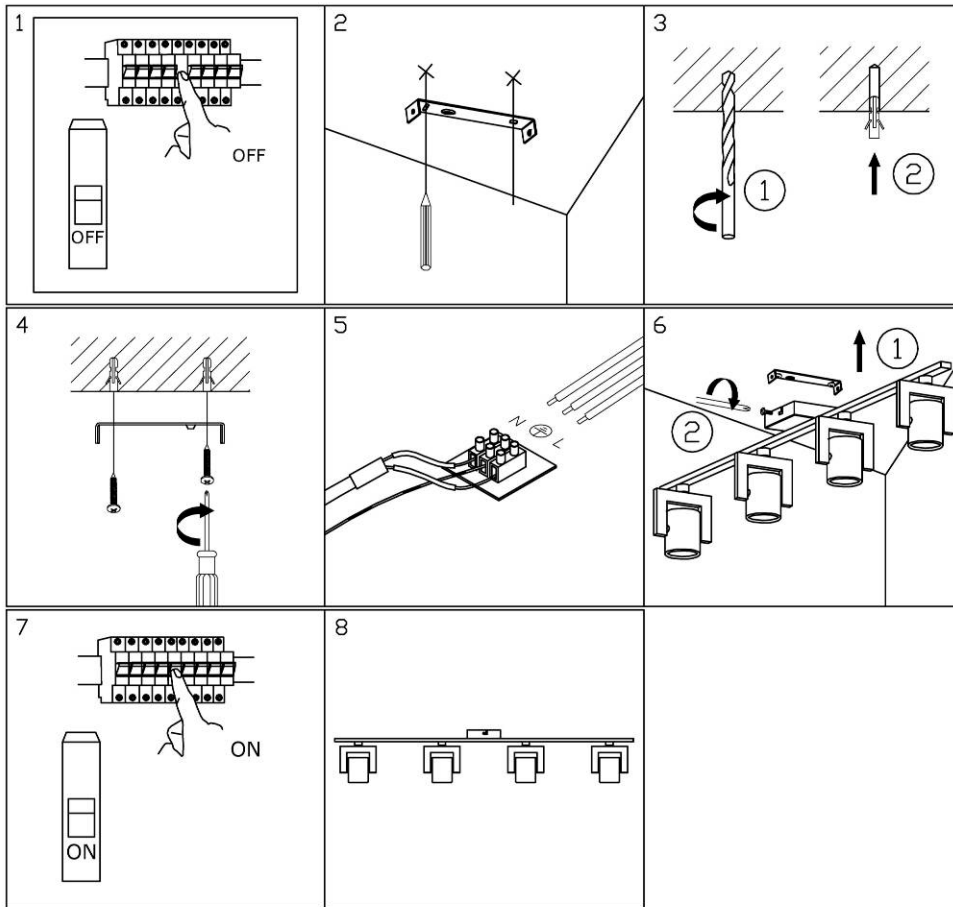

Installation drawing