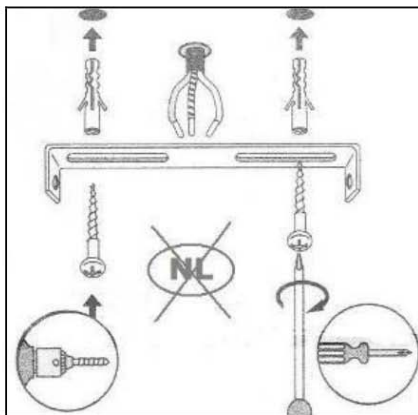

Installation drawing