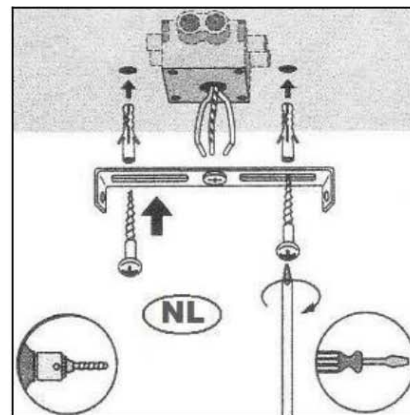

Installation drawing