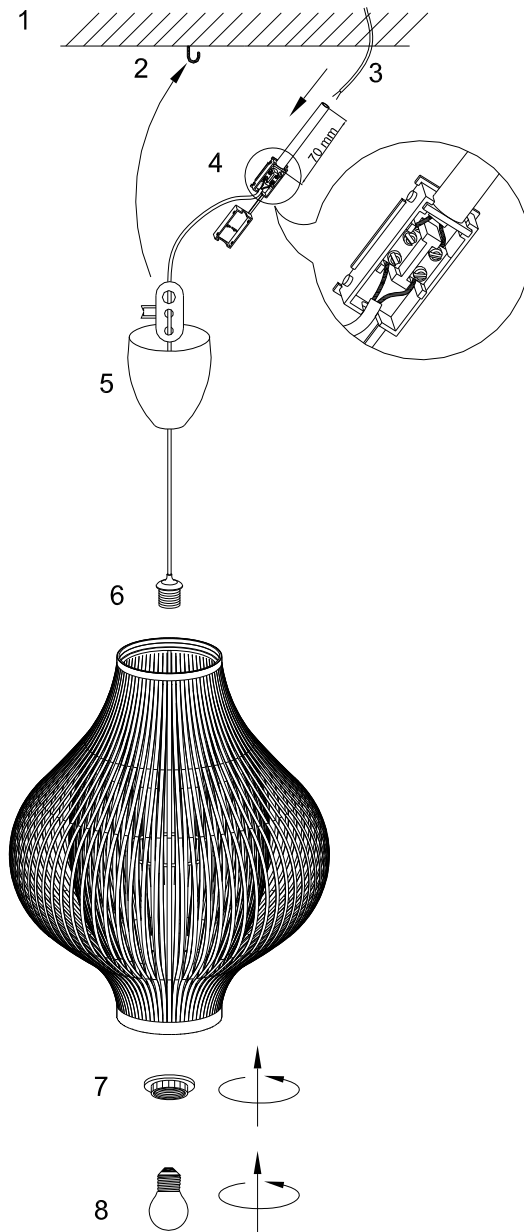

Line drawing of the item

Item number: 06408/01/31

Installation drawing

Technical details

materials used:	Metal + PVC + fabric
color:	white
dimmable and how is the fixture dimmable:	
size:	Height: 125cm Length: 36cm Width: 36cm Net Weight: 0.68kgs
power requirements:	220-240V~50Hz
bulb type and maximum Wattage:	E27 ESL Max.18W
number of bulbs:	1xE27
IP degree:	IP20