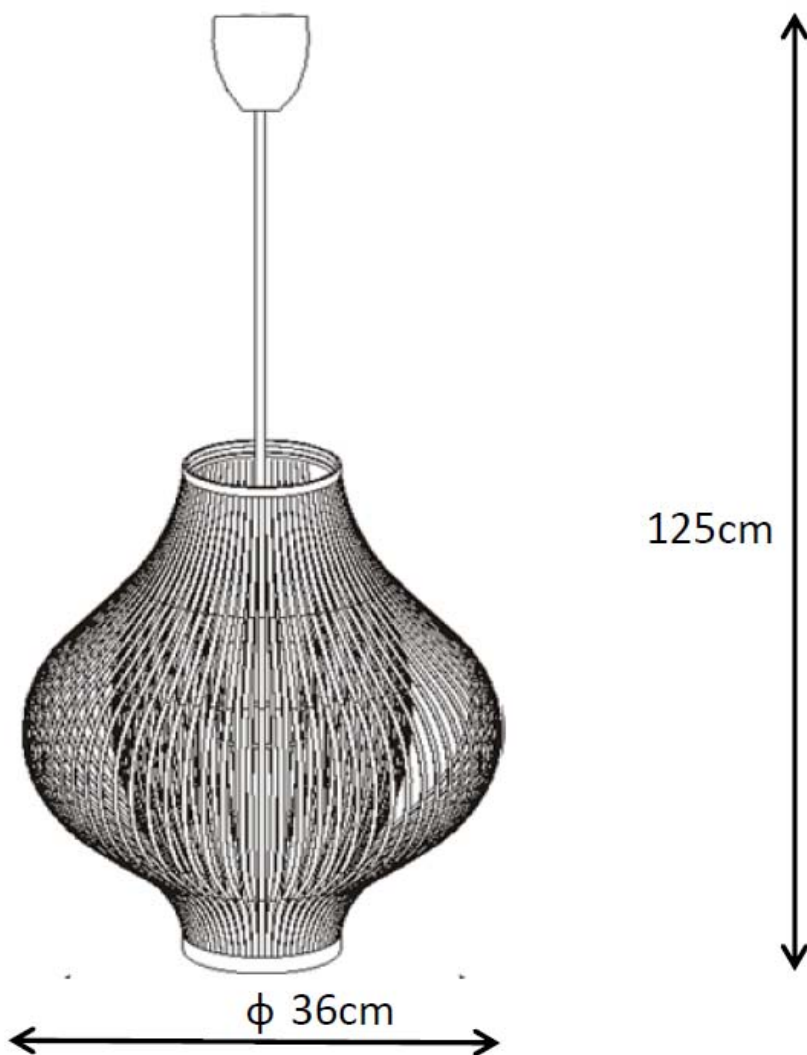

Line drawing of the item

Item number: 06408/01/31

Installation drawing

Technical details

materials used:	Metal + PVC + fabric
color:	white
dimmable and how is the fixture dimmable:	
size:	Height: 125cm Length: 36cm Width: 36cm Net Weight: 0.68kgs
power requirements:	220-240V~50Hz
bulb type and maximum Wattage:	E27 ESL Max.18W
number of bulbs:	1xE27
IP degree:	IP20