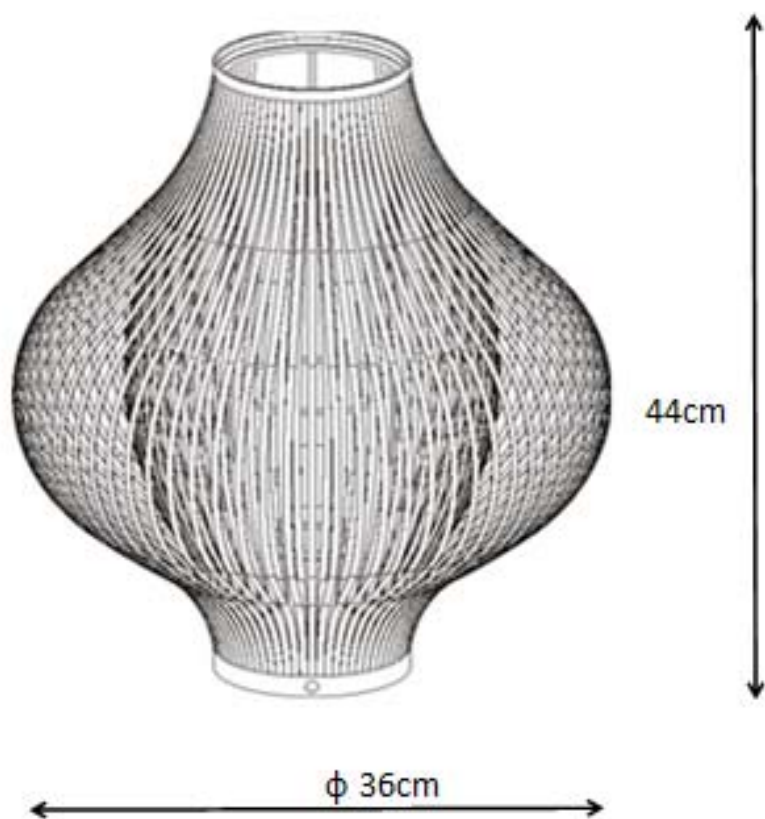

Line drawing of the item

Item number: 06508/01/36

Installation drawing

### Technical details

materials used:	Metal + PVC + fabric
color:	grey
dimmable and how is the fixture dimmable:	
size:	Height: 44cm Length: 36cm Width: 36cm Net Weight: 0.57kgs
power requirements:	220-240V~50Hz
bulb type and maximum Wattage:	E27 ESL Max.18W
number of bulbs:	1xE27
IP degree:	IP20