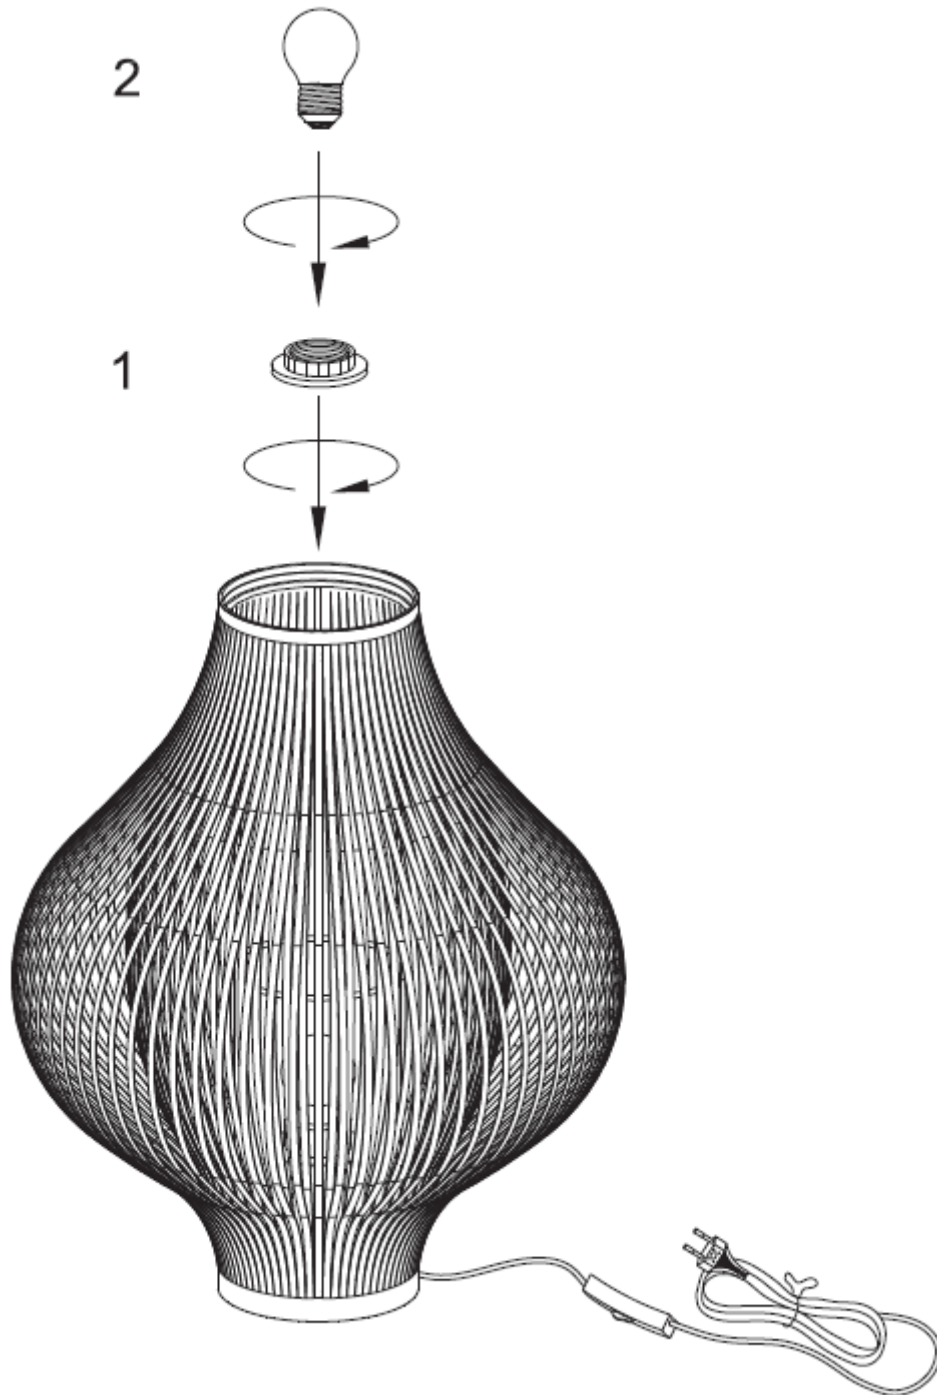

Line drawing of the item

Item number: 06508/01/36

Installation drawing

### Technical details

materials used:	Metal + PVC + fabric
color:	grey
dimmable and how is the fixture dimmable:	
size:	Height: 44cm Length: 36cm Width: 36cm Net Weight: 0.57kgs
power requirements:	220-240V~50Hz
bulb type and maximum Wattage:	E27 ESL Max.18W
number of bulbs:	1xE27
IP degree:	IP20