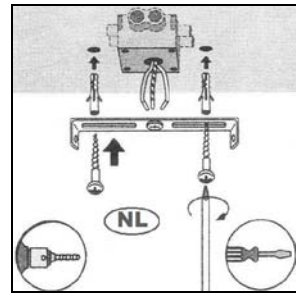

Item number: 07213/01/66, 07213/01/67, 07213/01/68

Technical details

Materials used:	Metal + Alabaster Glass
Color:	Pink, White, Blue
Dimmable and how is fixture dimmable	
Size:	Height: 150mm
	Length: 300mm
	Width: 180mm
	Net Weight: 0.6kg
Power requirements:	220-240V / ~50Hz
Bulb type and maximum wattage:	E27 Max. 60W
Number of bulbs:	1XE27
IP degree:	IP20