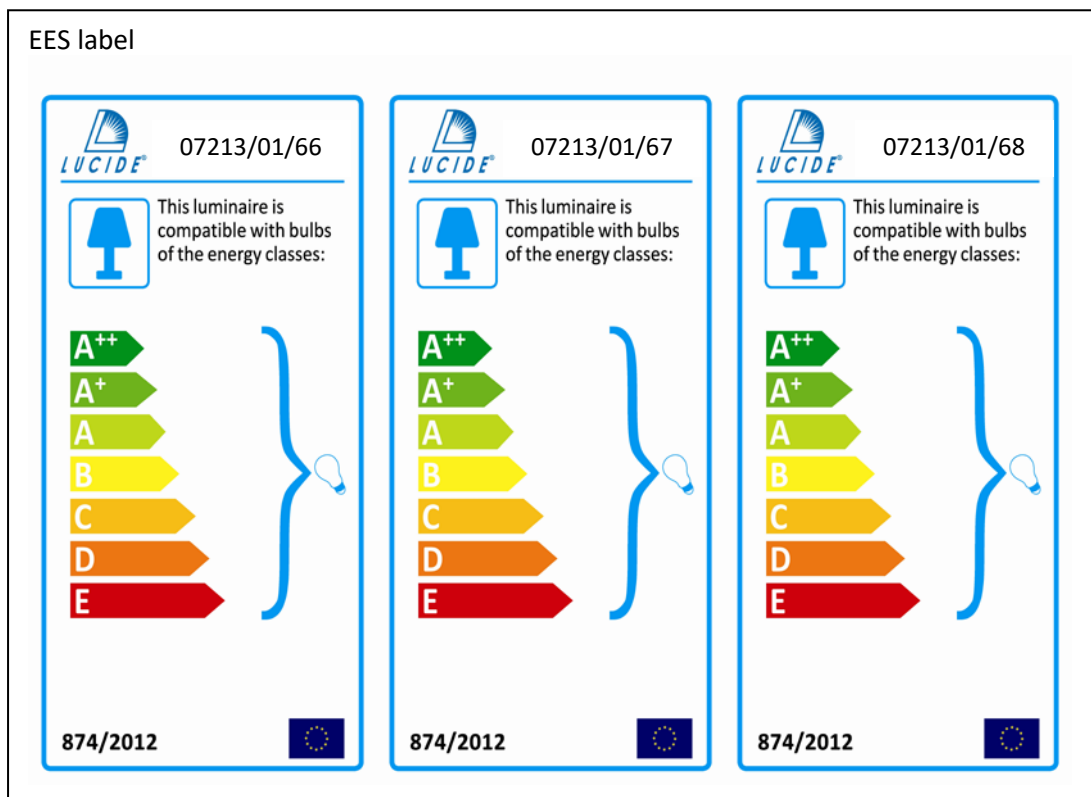

Exclusions pour la garantie : 1. Les pièces de verre cassées sur l'appareil ne seront remplacées que 14 jours à compter de l'achat par l'utilisateur final. 2. L'usure normale, la décoloration résultant d'une utilisation normale. 3. Les dégâts causés par des facteurs externes comme le feu, l'eau, une utilisation / installation ou maintenance incorrecte du produit.

Pour les réclamations de de garantie, le client doit remettre les appareils / pièces défectueuses et le ticket d'achat original.

Garantiebestimmungen:

Lucide NV garantiert für einen Zeitraum von 2 Jahren ab Kaufdatum und Kauf durch den Endkunden, dass das gelieferte Produkt frei von Material- und Herstellungsfehlern ist, sofern das Produkt gemäß der Bedienungsanleitung installiert und gewartet wird.

Von der Garantie ausgenommen: 1. Gebrochene Glasteile der Fassung werden nur innerhalb von 14 Tagen ab Kauf durch den Endkunden ersetzt. 2. Normaler Verschleiß, Verfärbungen aufgrund des normalen Gebrauchs. 3. Beschädigungen aufgrund externer Ursachen wie Feuer, Wasser, unsachgemäße Nutzung/ Installation oder Wartung des Produkts.

Kunden müssen das defekte Produkt/Teil und den Originalkaufbeleg einsenden, um Garantieansprüche geltend zu machen.

Other languages of the manual and further explanations can be found on our website.