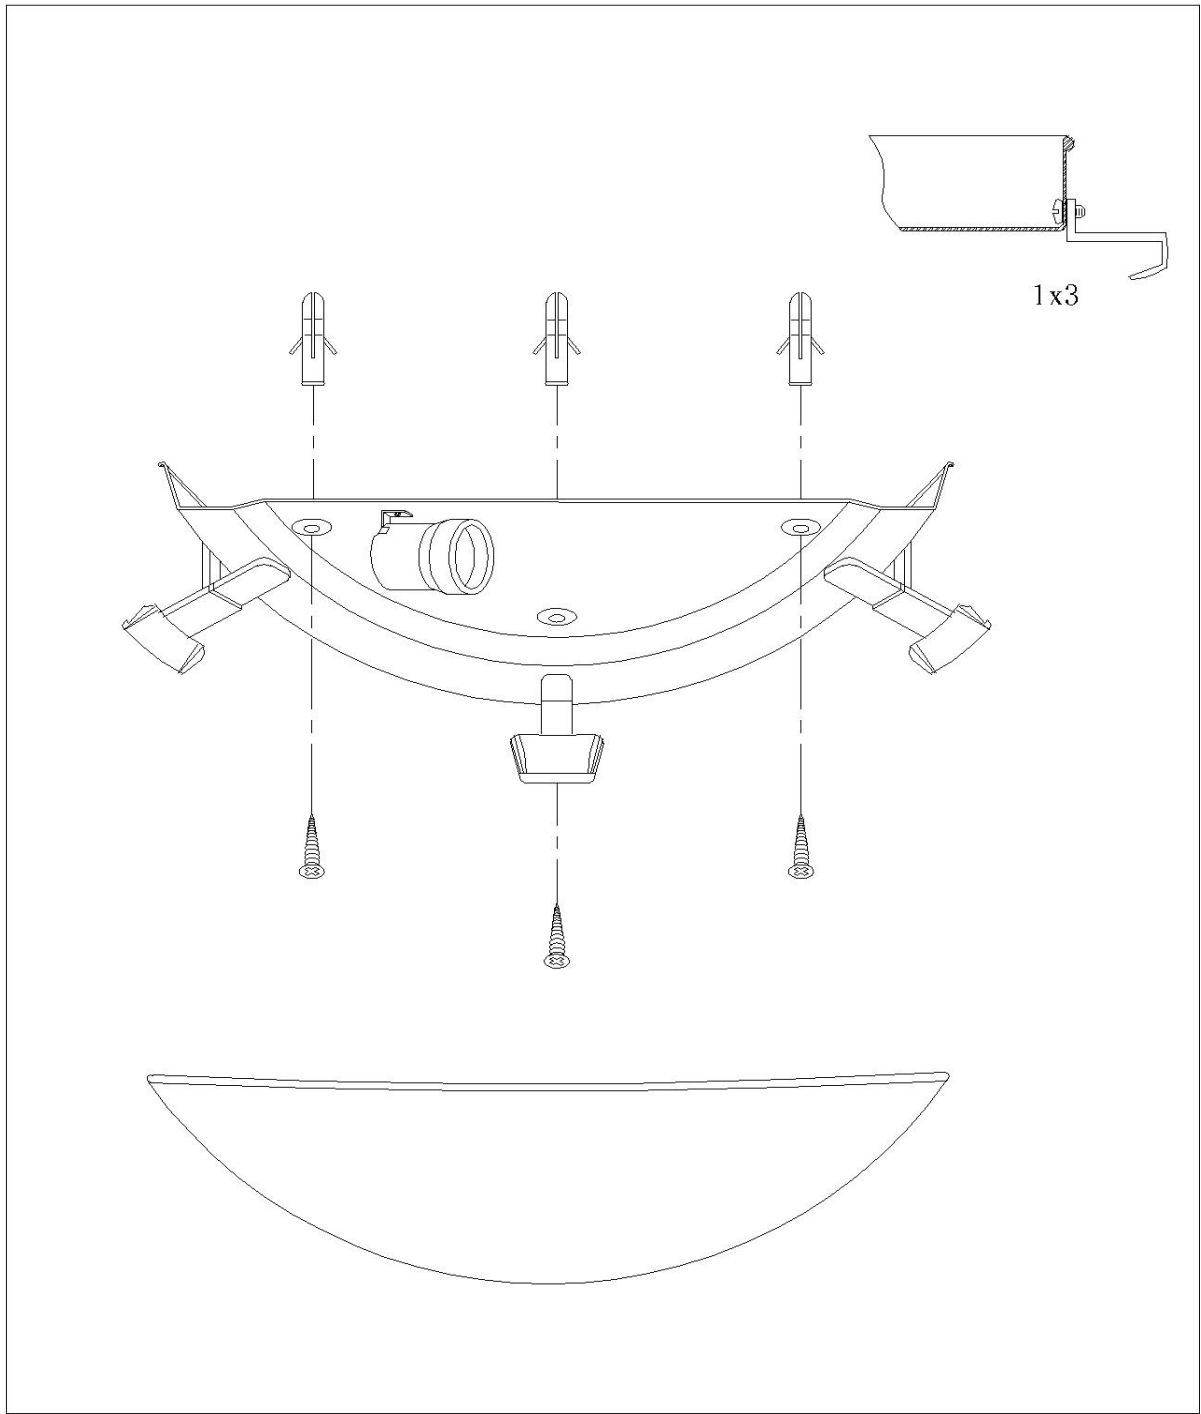

Item number: 07213/01/66, 07213/01/67, 07213/01/68

Technical details

Materials used:	Metal + Alabaster Glass
Color:	Pink, White, Blue
Dimmable and how is fixture dimmable	
Size:	Height: 150mm
	Length: 300mm
	Width: 180mm
	Net Weight: 0.6kg
Power requirements:	220-240V / ~50Hz
Bulb type and maximum wattage:	E27 Max. 60W
Number of bulbs:	1XE27
IP degree:	IP20