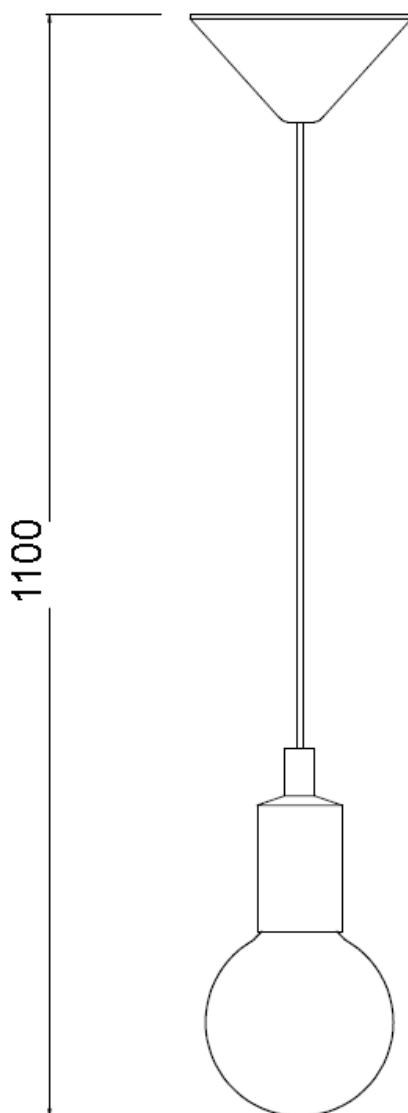

Line drawing of the item (with outline dimensions)

Item number: 08408/21/39

Installation drawing (the same as it in its instruction manual)

### Technical details

materials used:	Plastic&Silicon	
color:	Purple	
dimmable and how is the fixture dimmable:		
size:	Height:	1100mm
	Length:	Φ118mm
	Width:	
	Net Weight:	0.19kg
power requirements:	220-240V/~50Hz	
bulb type and maximum Wattage:	E27 42W	
number of bulbs:	1	
IP degree:	IP20	