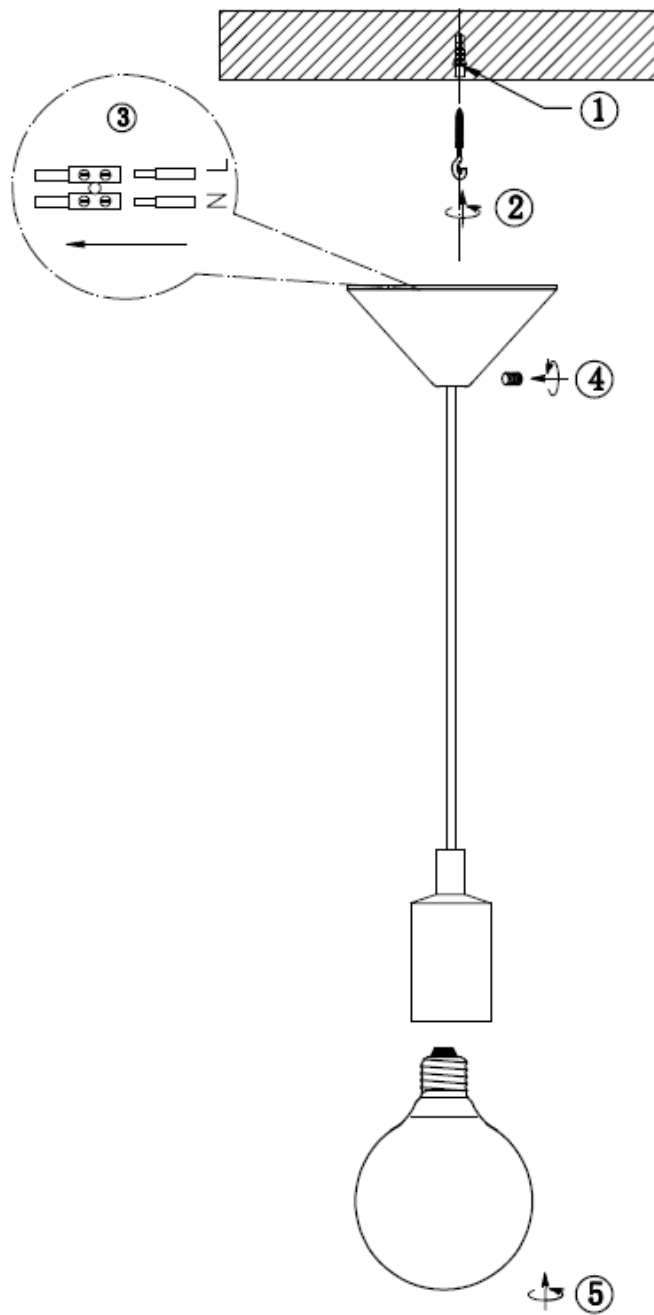

Line drawing of the item (with outline dimensions)

Item number: 08408/21/39

Installation drawing (the same as it in its instruction manual)

### Technical details

materials used:	Plastic&Silicon	
color:	Purple	
dimmable and how is the fixture dimmable:		
size:	Height:	1100mm
	Length:	Φ118mm
	Width:	
	Net Weight:	0.19kg
power requirements:	220-240V/~50Hz	
bulb type and maximum Wattage:	E27 42W	
number of bulbs:	1	
IP degree:	IP20	