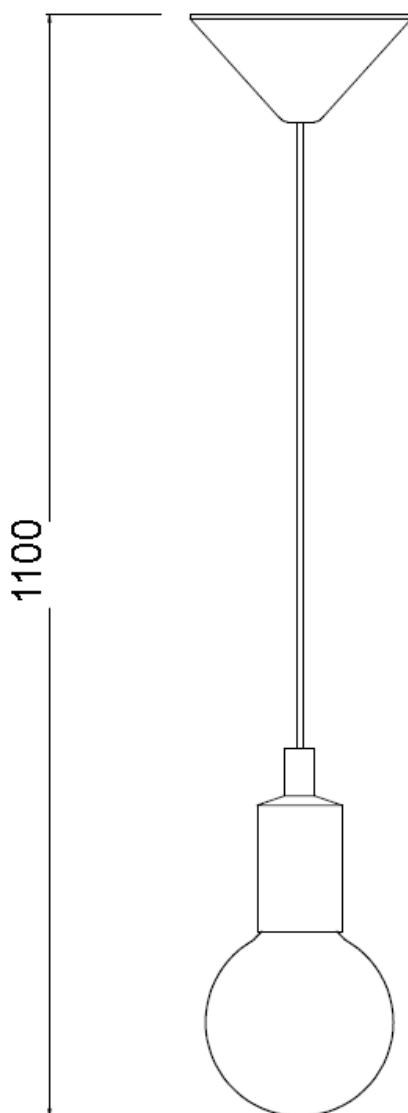

Line drawing of the item (with outline dimensions)

Item number: 08408/21/53

Installation drawing (the same as it in its instruction manual)

Technical details

materials used:	Plastic&Silicon	
color:	Orange	
dimmable and how is the fixture dimmable:		
size:	Height:	1100mm
	Length:	Φ118mm
	Width:	
	Net Weight:	0.19kg
power requirements:	220-240V/~50Hz	
bulb type and maximum Wattage:	E27 42W	
number of bulbs:	1	
IP degree:	IP20	