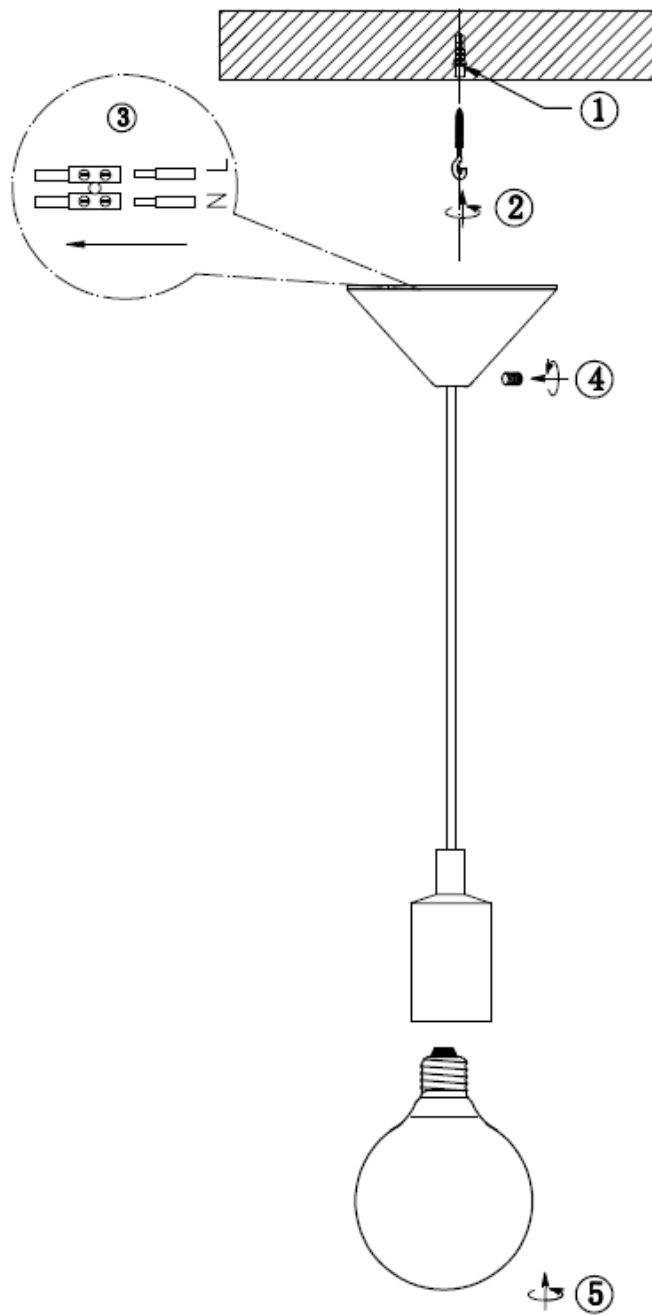

Line drawing of the item (with outline dimensions)

Item number: 08408/21/53

Installation drawing (the same as it in its instruction manual)

Technical details

materials used:	Plastic&Silicon	
color:	Orange	
dimmable and how is the fixture dimmable:		
size:	Height:	1100mm
	Length:	Φ118mm
	Width:	
	Net Weight:	0.19kg
power requirements:	220-240V/~50Hz	
bulb type and maximum Wattage:	E27 42W	
number of bulbs:	1	
IP degree:	IP20	