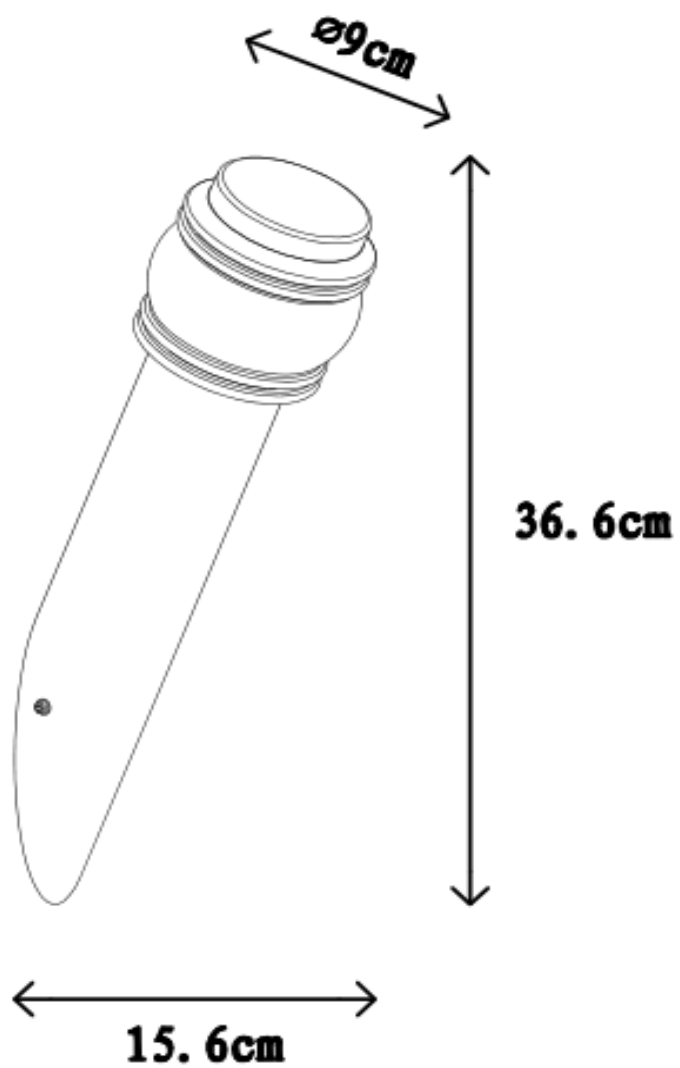

Line drawing of the item (with outline dimensions)

Item number: 11807/01/12

Installation drawing (the same as it in its instruction manual)

## Technical details

materials used:		Stainless steel
color:	Black	
dimmable and how is the fixture dimmable:		
size:	Height:	15.6cm
	Length:	36.6cm
	Width:	9 cm
	Net Weight:	0.44kg
power requirements:		220-240V ~50HZ
bulb type and maximum Wattage:		E14 Max 40W
number of bulbs:		1XE14
IP degree:		IP44