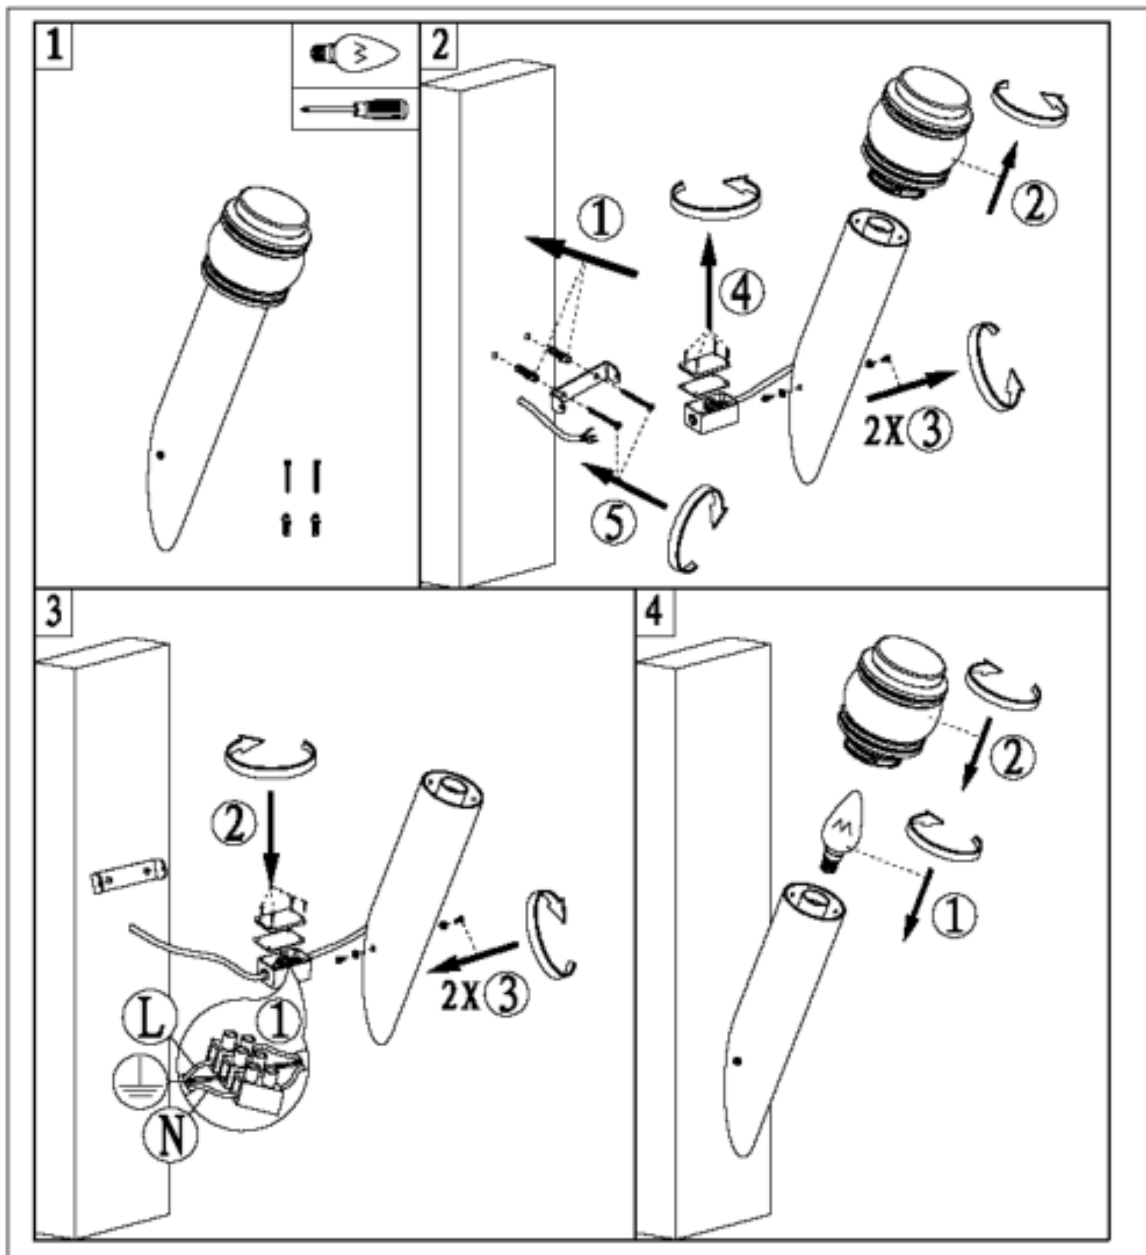

Line drawing of the item (with outline dimensions)

Item number: 11807/01/12

Installation drawing (the same as it in its instruction manual)

## Technical details

materials used:		Stainless steel
color:	Black	
dimmable and how is the fixture dimmable:		
size:	Height:	15.6cm
	Length:	36.6cm
	Width:	9 cm
	Net Weight:	0.44kg
power requirements:		220-240V ~50HZ
bulb type and maximum Wattage:		E14 Max 40W
number of bulbs:		1XE14
IP degree:		IP44