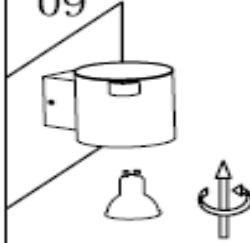

Item number: 14880/05/12, 14880/05/30

Technical details

Materials used:	metal
Color:	Stainless steel /Black
Dimmable and how is fixture dimmable	
Size:	Height: 108mm
	Length: 120mm
	Width: 90mm
	Net weight: 0.46kg
Power requirements:	220-240V~50Hz
Bulb type and maximum wattage:	GU10 LED 4.5W, LED BULB ONLY
Number of bulbs:	1×GU10
IP degree:	IP54

01

03

05

02

04

06

07

09