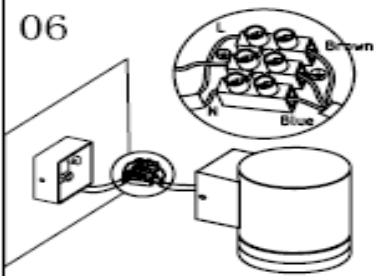

01

03

05

02

04

06

07

09

11

08

10

12