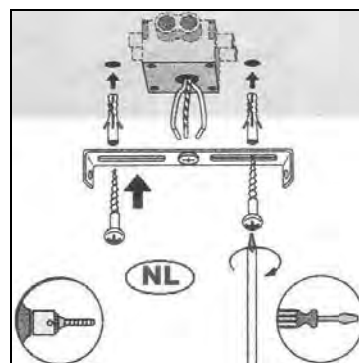

01

03

05

02

04

06

07

09

11

08

10

12