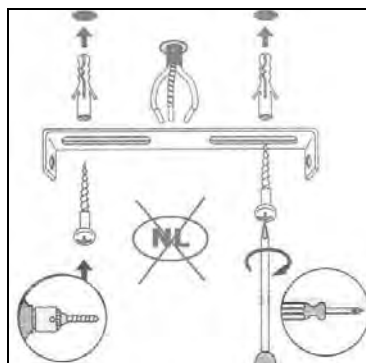

01

03

05

02

04

06

07

09

11

08

10

12