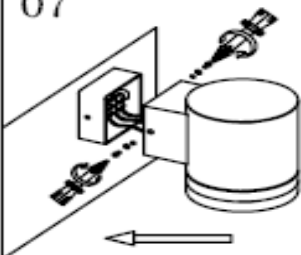

01

03

05

02

04

06

07

09

11

08

10

12