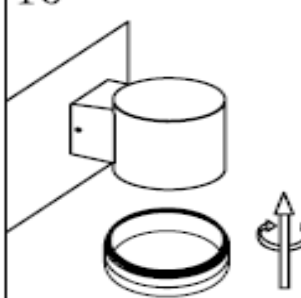

01

03

05

02

04

06

07

09

11

08

10

12