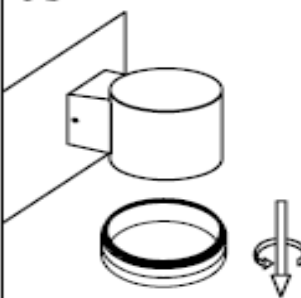

01

03

05

02

04

06

07

09

11

08

10

12