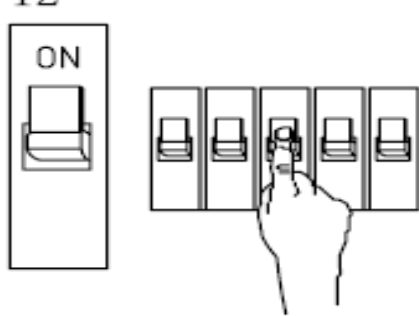

01

03

05

02

04

06

07

09

11

08

10

12