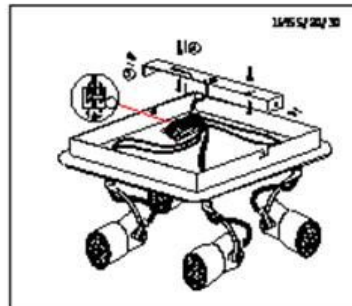

Line drawing of the item (with outline dimensions)

Item number: 16955-15-30

Installation drawing

Technical details

| | |
|---|--|
| materials used: | Metal |
| color: | Black |
| dimmable and how is the fixture dimmable: | |
| size: | Height: 151mm Length: 400mm Width: 70mm Net Weight: 1.142kg |
| power requirements: | 220-240V~50Hz |
| bulb type and maximum Wattage: | GU10 4.5W LED |
| number of bulbs: | 3 × GU10 |
| IP degree: | IP20 |