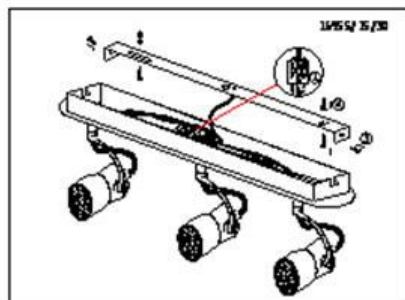

Line drawing of the item (with outline dimensions)

Item number: 16955-15-30

Installation drawing

Technical details

| | |
|---|--|
| materials used: | Metal |
| color: | Black |
| dimmable and how is the fixture dimmable: | |
| size: | Height: 151mm Length: 400mm Width: 70mm Net Weight: 1.142kg |
| power requirements: | 220-240V~50Hz |
| bulb type and maximum Wattage: | GU10 4.5W LED |
| number of bulbs: | 3 × GU10 |
| IP degree: | IP20 |