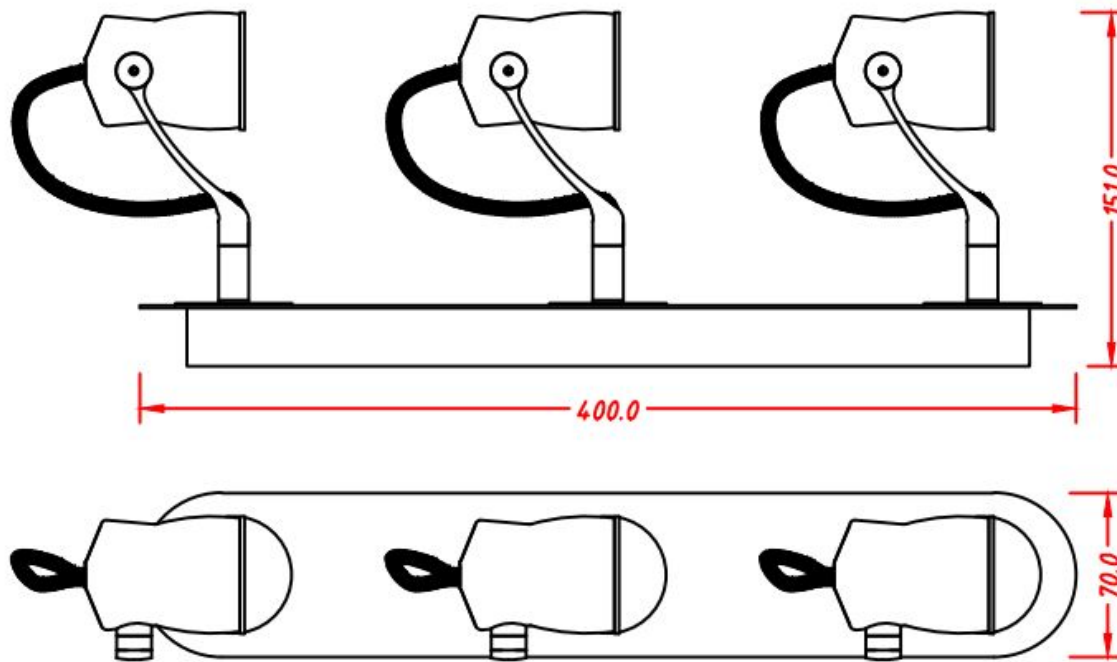

Line drawing of the item (with outline dimensions)

Item number: 16955-15-30

Installation drawing

Technical details

| | |
|---|--|
| materials used: | Metal |
| color: | Black |
| dimmable and how is the fixture dimmable: | |
| size: | Height: 151mm Length: 400mm Width: 70mm Net Weight: 1.142kg |
| power requirements: | 220-240V~50Hz |
| bulb type and maximum Wattage: | GU10 4.5W LED |
| number of bulbs: | 3 × GU10 |
| IP degree: | IP20 |