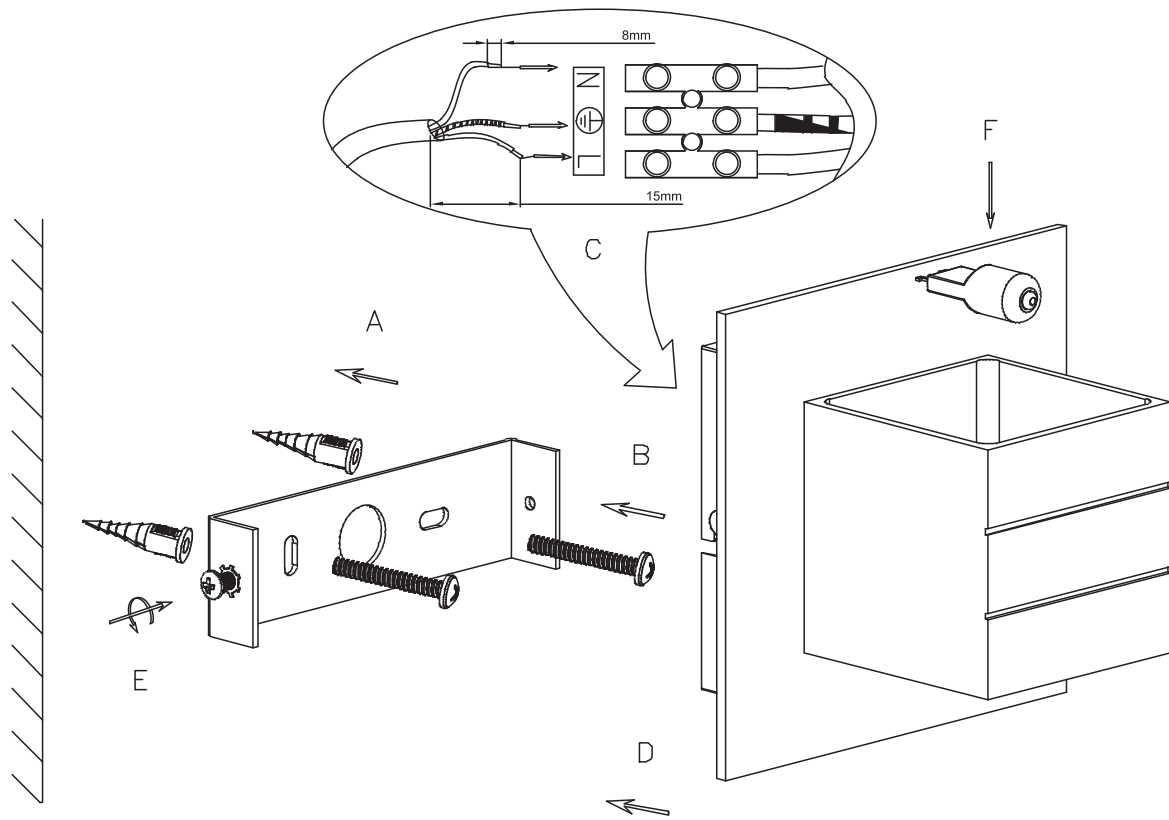

Item number: 17282/11/12 - 17282/11/31

Technical details

Materials used:	ALUMIUNIUM
Color:	ALUMIUNIUM
Dimmable and how is fixture dimmable	
Size:	Height: 14.9cm
	Length: 14.9cm
	Width: 11.0cm
	Net weight: 0.72kg
Power requirements:	230V
Bulb type and maximum wattage:	G9 33W
Number of bulbs:	1xG9 33W
IP degree:	IP20