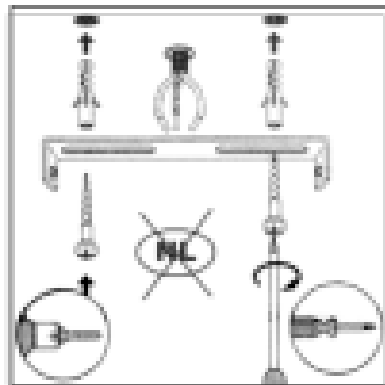

Item number: 17282/11/12 - 17282/11/31

Technical details

Materials used:	ALUMIUNIUM
Color:	ALUMIUNIUM
Dimmable and how is fixture dimmable	
Size:	Height: 14.9cm
	Length: 14.9cm
	Width: 11.0cm
	Net weight: 0.72kg
Power requirements:	230V
Bulb type and maximum wattage:	G9 33W
Number of bulbs:	1xG9 33W
IP degree:	IP20