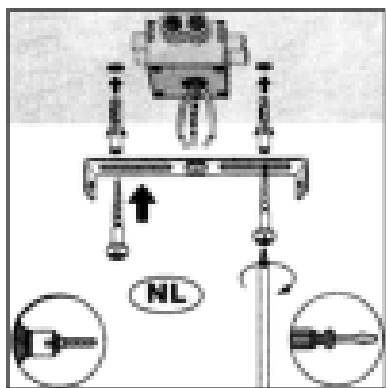

Item number: 17282/11/12 - 17282/11/31

Technical details

Materials used:	ALUMIUNIUM
Color:	ALUMIUNIUM
Dimmable and how is fixture dimmable	
Size:	Height: 14.9cm
	Length: 14.9cm
	Width: 11.0cm
	Net weight: 0.72kg
Power requirements:	230V
Bulb type and maximum wattage:	G9 33W
Number of bulbs:	1xG9 33W
IP degree:	IP20