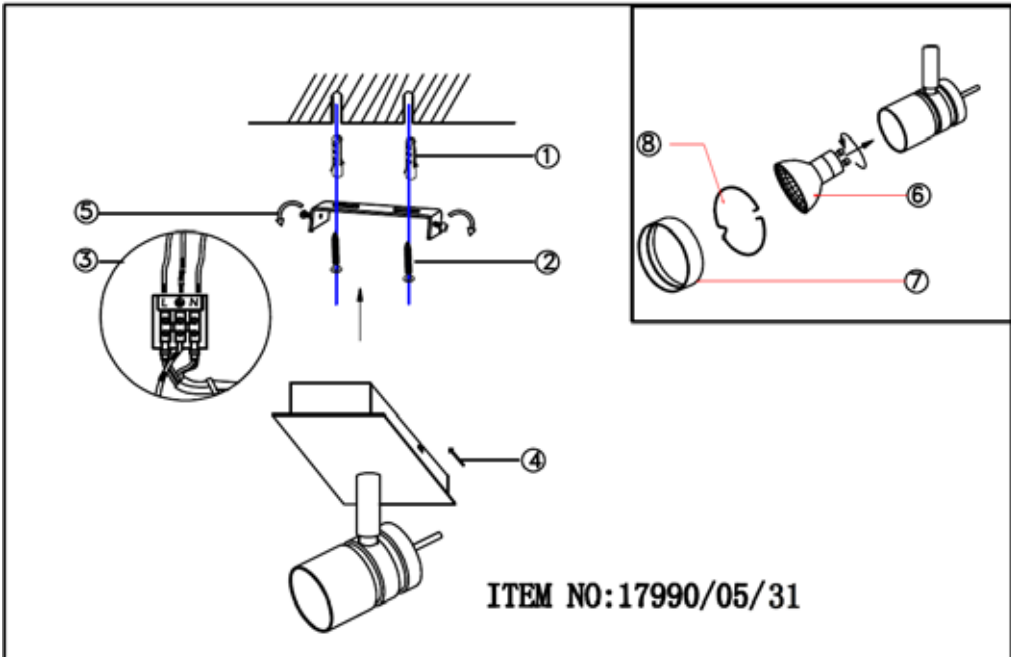

Line drawing of the item

Item number: 17990/20/31

Technical details

Materials used:	Metal
Color:	WHITE
Dimmable and how is fixture dimmable	Yes
Size:	Height: 11CM
	Length: 63CM
	Width: 7CM
	Net weight: 1.3kg
Power requirements:	220-240V~50Hz
Bulb type and maximum wattage:	GU10 LED Max.4x4.5W
Number of bulbs:	4x GU10 LED
IP degree:	IP20