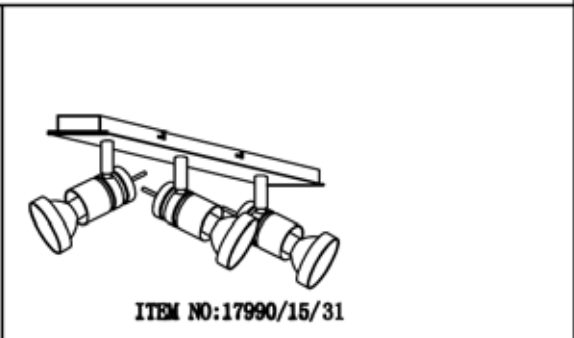

Line drawing of the item

Item number: 17990/20/31

Technical details

Materials used:	Metal
Color:	WHITE
Dimmable and how is fixture dimmable	Yes
Size:	Height: 11CM
	Length: 63CM
	Width: 7CM
	Net weight: 1.3kg
Power requirements:	220-240V~50Hz
Bulb type and maximum wattage:	GU10 LED Max.4x4.5W
Number of bulbs:	4x GU10 LED
IP degree:	IP20