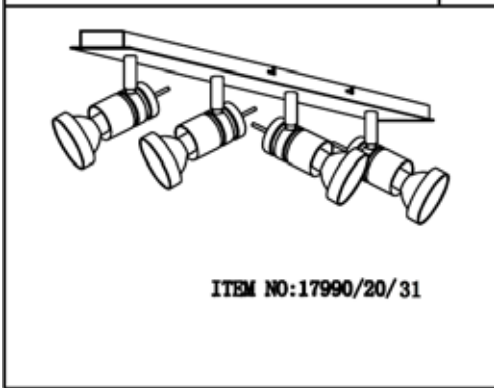

Line drawing of the item

Item number: 17990/20/31

Technical details

Materials used:	Metal
Color:	WHITE
Dimmable and how is fixture dimmable	Yes
Size:	Height: 11CM
	Length: 63CM
	Width: 7CM
	Net weight: 1.3kg
Power requirements:	220-240V~50Hz
Bulb type and maximum wattage:	GU10 LED Max.4x4.5W
Number of bulbs:	4x GU10 LED
IP degree:	IP20