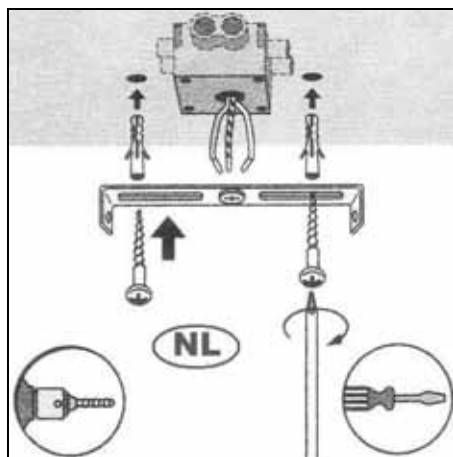

Line drawing of the item

Item number: 17990/20/31

Technical details

Materials used:	Metal
Color:	WHITE
Dimmable and how is fixture dimmable	Yes
Size:	Height: 11CM
	Length: 63CM
	Width: 7CM
	Net weight: 1.3kg
Power requirements:	220-240V~50Hz
Bulb type and maximum wattage:	GU10 LED Max.4x4.5W
Number of bulbs:	4x GU10 LED
IP degree:	IP20