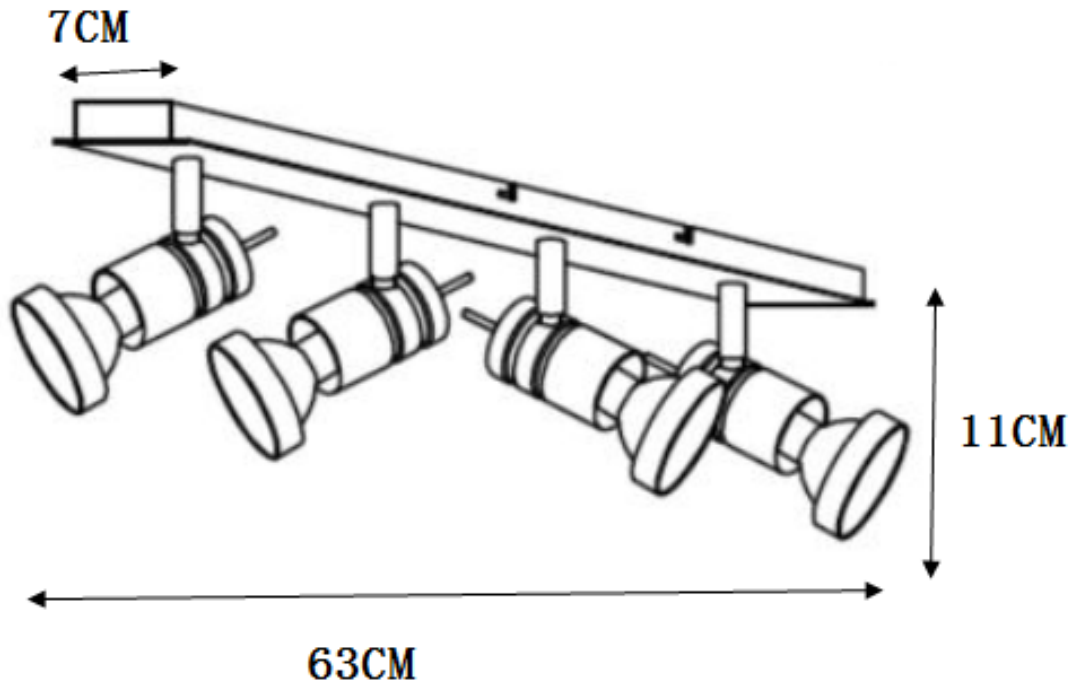

Line drawing of the item

Item number: 17990/20/31

Technical details

Materials used:	Metal
Color:	WHITE
Dimmable and how is fixture dimmable	Yes
Size:	Height: 11CM
	Length: 63CM
	Width: 7CM
	Net weight: 1.3kg
Power requirements:	220-240V~50Hz
Bulb type and maximum wattage:	GU10 LED Max.4x4.5W
Number of bulbs:	4x GU10 LED
IP degree:	IP20