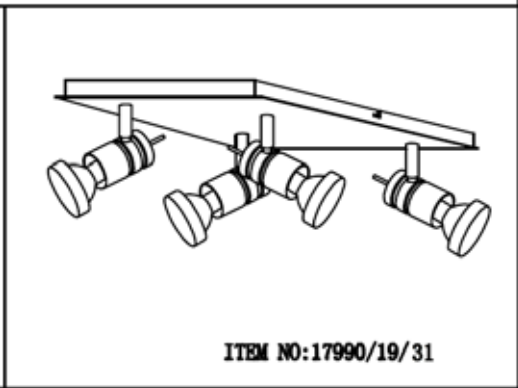

Line drawing of the item

Item number: 17990/20/31

Technical details

Materials used:	Metal
Color:	WHITE
Dimmable and how is fixture dimmable	Yes
Size:	Height: 11CM
	Length: 63CM
	Width: 7CM
	Net weight: 1.3kg
Power requirements:	220-240V~50Hz
Bulb type and maximum wattage:	GU10 LED Max.4x4.5W
Number of bulbs:	4x GU10 LED
IP degree:	IP20