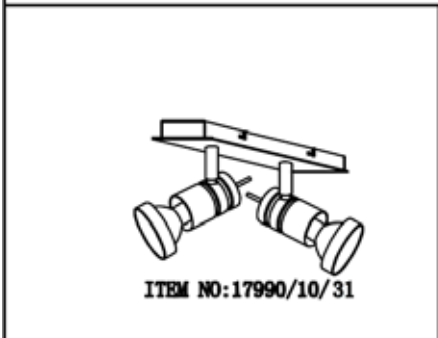

Line drawing of the item

Item number: 17990/20/31

Technical details

Materials used:	Metal
Color:	WHITE
Dimmable and how is fixture dimmable	Yes
Size:	Height: 11CM
	Length: 63CM
	Width: 7CM
	Net weight: 1.3kg
Power requirements:	220-240V~50Hz
Bulb type and maximum wattage:	GU10 LED Max.4x4.5W
Number of bulbs:	4x GU10 LED
IP degree:	IP20