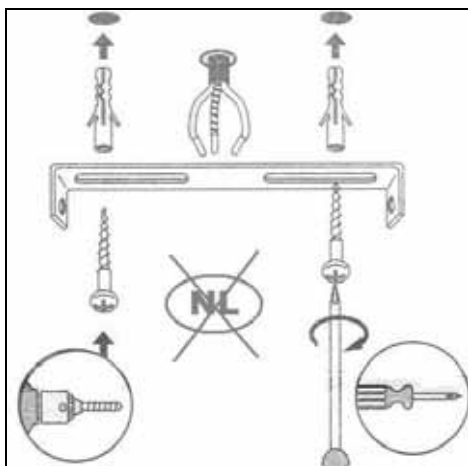

Line drawing of the item

Item number: 17990/20/31

Technical details

Materials used:	Metal
Color:	WHITE
Dimmable and how is fixture dimmable	Yes
Size:	Height: 11CM
	Length: 63CM
	Width: 7CM
	Net weight: 1.3kg
Power requirements:	220-240V~50Hz
Bulb type and maximum wattage:	GU10 LED Max.4x4.5W
Number of bulbs:	4x GU10 LED
IP degree:	IP20