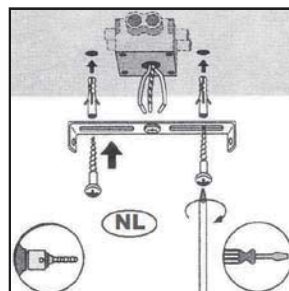

Installation drawing