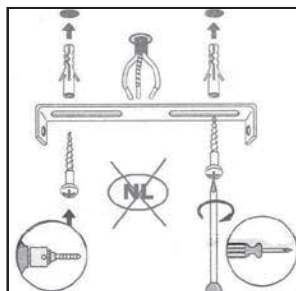

Installation drawing