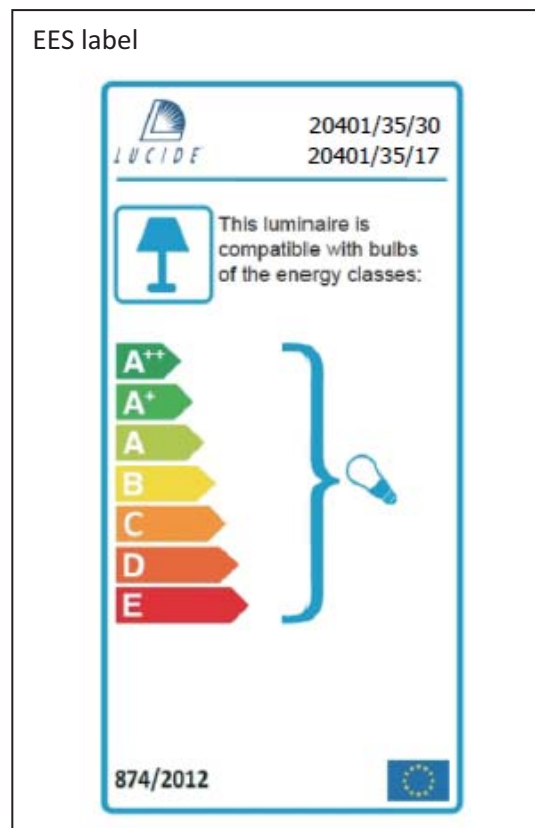

Garantiebestimmungen:

Lucide NV garantiert für einen Zeitraum von 2 Jahren ab Kaufdatum und Kauf durch den Endkunden, dass das gelieferte Produkt frei von Material- und Herstellungsfehlern ist, sofern das Produkt gemäß der Bedienungsanleitung installiert und gewartet wird.
Von der Garantie ausgenommen: 1. Gebrochene Glasteile der Fassung werden nur innerhalb von 14 Tagen ab Kauf durch den Endkunden ersetzt. 2. Normaler Verschleiß, Verfärbungen aufgrund des normalen Gebrauchs. 3. Beschädigungen aufgrund externer Ursachen wie Feuer, Wasser, unsachgemäße Nutzung/ Installation oder Wartung des Produkts.
Kunden müssen das defekte Produkt/Teil und den Originalkaufbeleg einsenden, um Garantieansprüche geltend zu machen.

Other languages of the manual and further explanations can be found on our website.