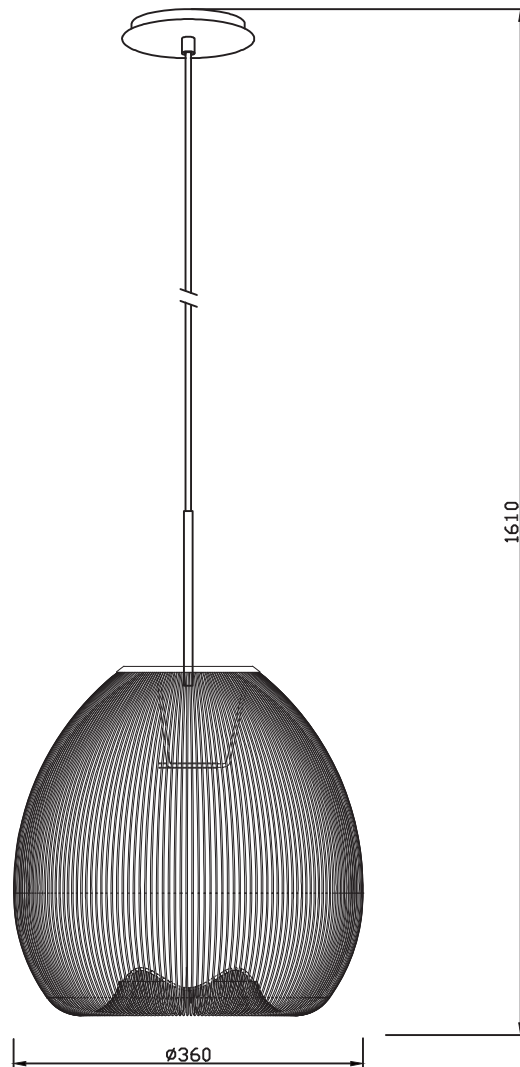

Line drawing of the item

Item number: 20401/35/17, 20401/35/30,

Technical details

Materials used:	Metal
Color:	Copper/ Matt black
Dimmable and how is fixture dimmable	
Size:	Height: 161
	Length: 36
	Width: 36
	Net weight: 1.6 kgs
Power requirements:	220-240V~50Hz
Bulb type and maximum wattage:	E27 Max.40w
Number of bulbs:	1 x E27
IP degree:	IP20