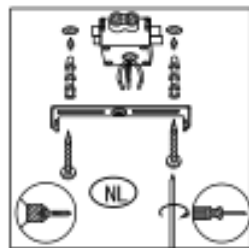

21409/60/30