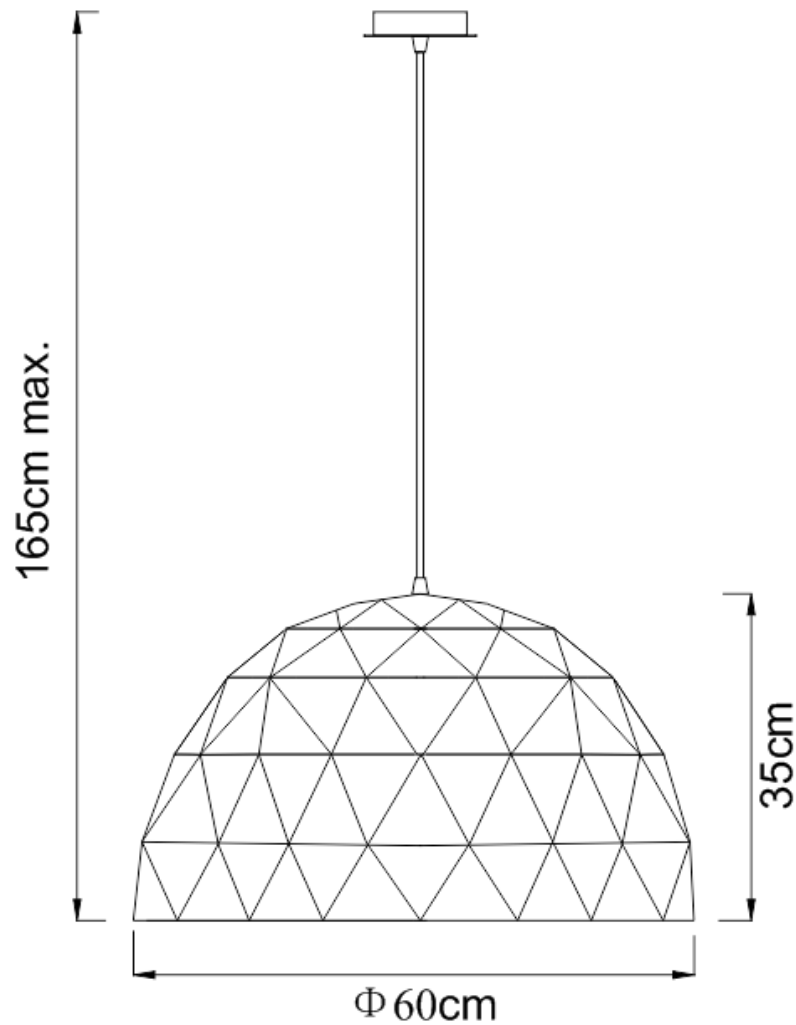

ITEM No.:21409/60/30

Item number: 21409/60/30

Technical details

Materials used:	Metal
Color:	Matt Black
Dimmable and how is fixture dimmable	
Size:	Height: 165cm max.
	Length:
	Width: Φ60cm
	Net weight: 5.6kg
Power requirements:	220-240V/~50Hz
Bulb type and maximum wattage:	E27 Max.60W
Number of bulbs:	1×E27
IP degree:	IP 20