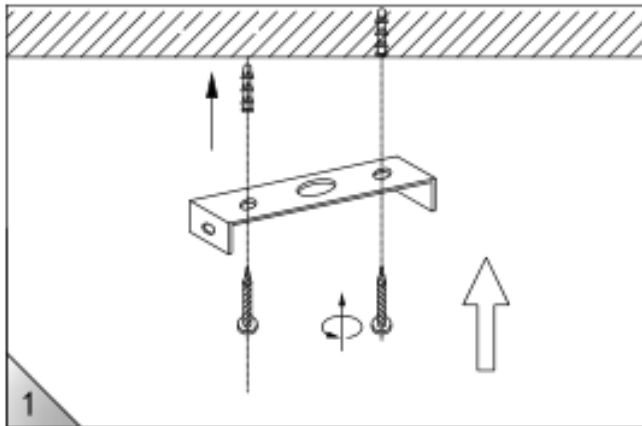

21409/60/30