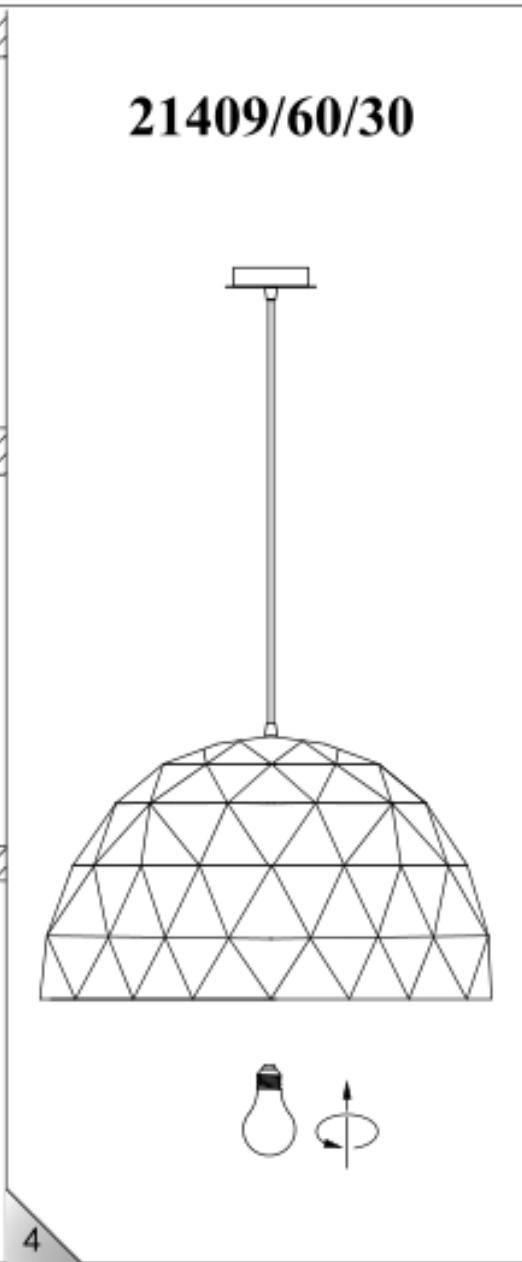

21409/60/30