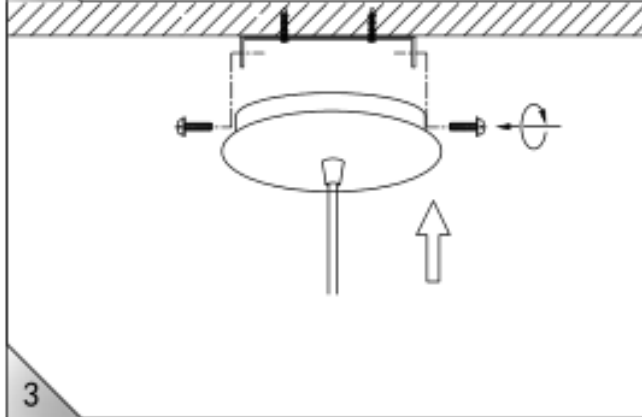

21409/60/30