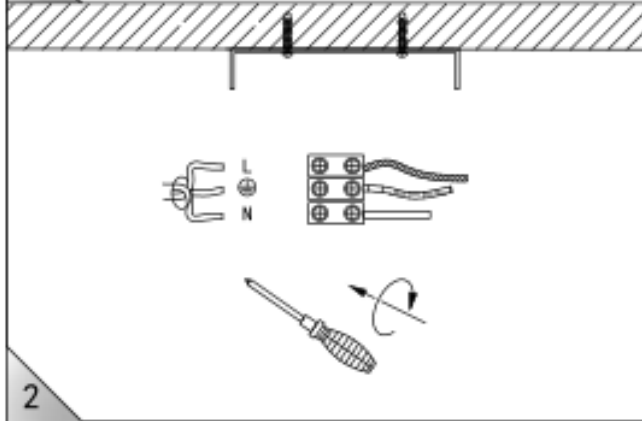

21409/60/30