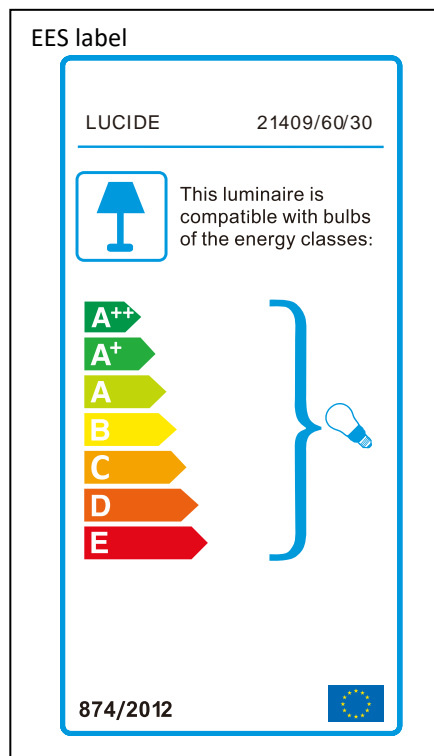

Von der Garantie ausgenommen: 1. Gebrochene Glasteile der Fassung werden nur innerhalb von 14 Tagen ab Kauf durch den Endkunden ersetzt. 2. Normaler Verschleiß, Verfärbungen aufgrund des normalen Gebrauchs. 3. Beschädigungen aufgrund externer Ursachen wie Feuer, Wasser, unsachgemäße Nutzung/ Installation oder Wartung des Produkts.

Kunden müssen das defekte Produkt/Teil und den Originalkaufbeleg einsenden, um Garantieansprüche geltend zu machen.

Deklaracja gwarancji:

LucideNV gwarantuje, że dostarczone produkty będą wolne od defektów materiałowych oraz produkcyjnych przez okres 2 lat od daty zakupu przez użytkownika końcowego, jeżeli urządzenie jest zainstalowane i prawidłowo utrzymywane zgodnie z instrukcją obsługi.

Wyłączenie z gwarancji: 1. Rozbite szkło zostanie wymienione tylko do 14 dni od momentu zakupu przez użytkownika końcowego. 2. Normalne zużycie, utrata koloru w wyniku normalnego użytkowania. 3. Uszkodzenie spowodowane czynnikami zewnętrznymi takimi, jak ogień, woda, nieprawidłowe używanie/ instalacja lub utrzymywanie produktu.

W celu uzyskania gwarancji klient musi zwrócić uszkodzony przedmiot oraz oryginalny dowód zakupu.

Other languages of the manual and further explanations can be found on our website.