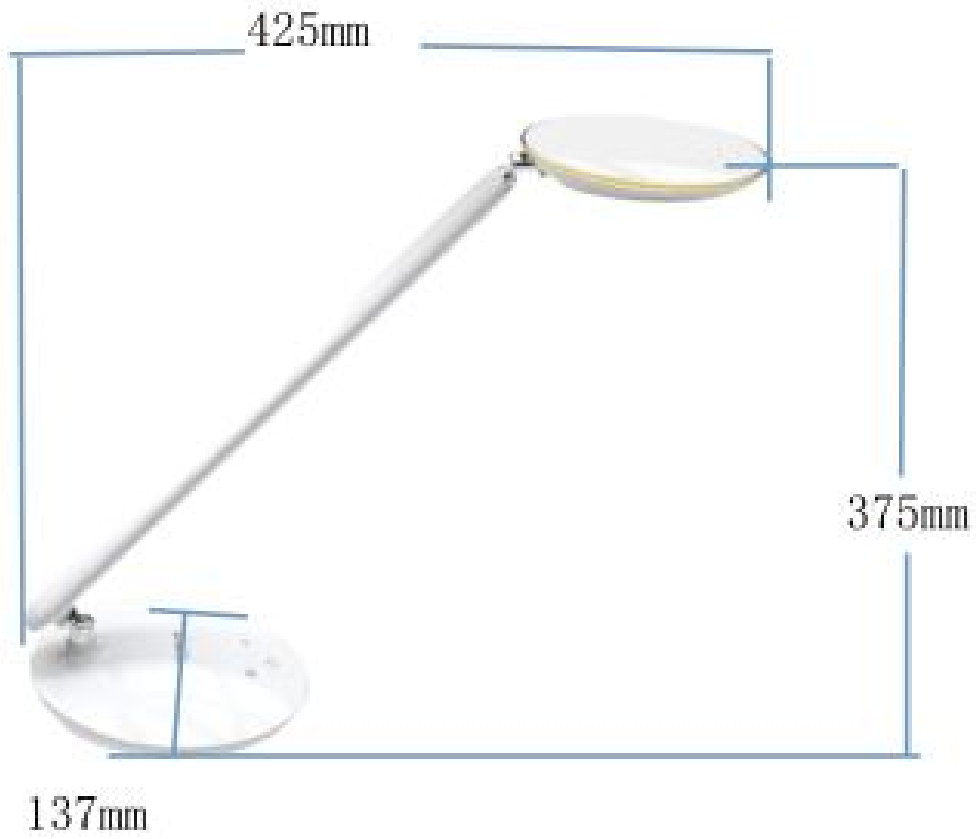

Line drawing of the item (with outline dimensions)

Item number:24653-08-31

Installation drawing (the same as it in its instruction manual)

Technical details

materials used:	ABS
color:	white
dimmable and how is the fixture dimmable:	
size:	Height: 37.5cm Length: 42.5cm Width: 13.7cm Net Weight: 5.58 kg
power requirements:	220-240~50Hz
bulb type and maximum Wattage:	8W
number of bulbs:	21pcs,4000K,500Lumen
IP degree:	IP 20