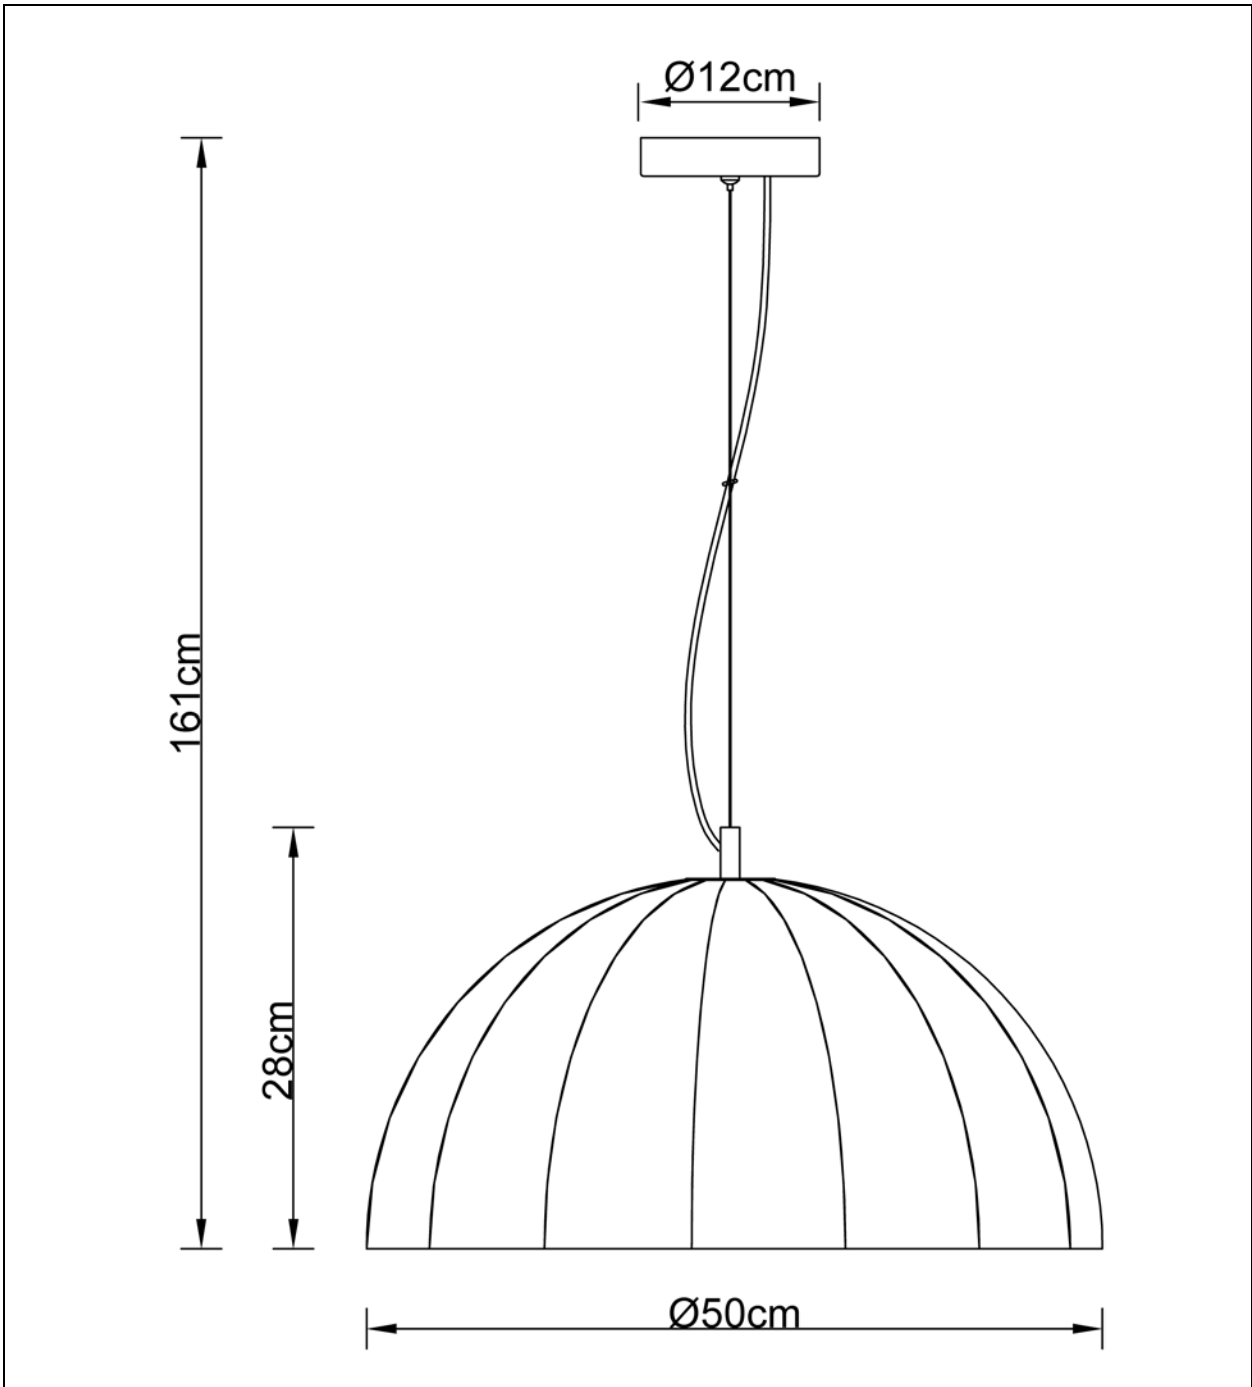

# LUCIDE

Item number: 25403/50/30

## Technical details

Materials used:	Iron+ Glass
Color:	CLEAR + MATT BLACK
Dimmable and how is fixture dimmable	
Size:	Height: 161cm
	Length:
	Width: $\phi$ 50cm
	Net weight: 5.6KG
Power requirements:	220-240V~50Hz
Bulb type and maximum wattage:	E27 Max.60W
Number of bulbs:	1xE27
IP degree:	IP20