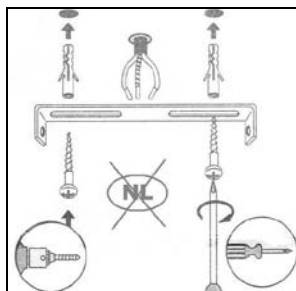

STEP:5

E27 220-240V/60W

220-240V 50Hz