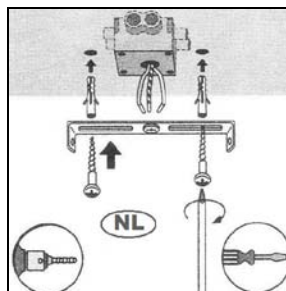

STEP:5

E27 220-240V/60W

220-240V 50Hz