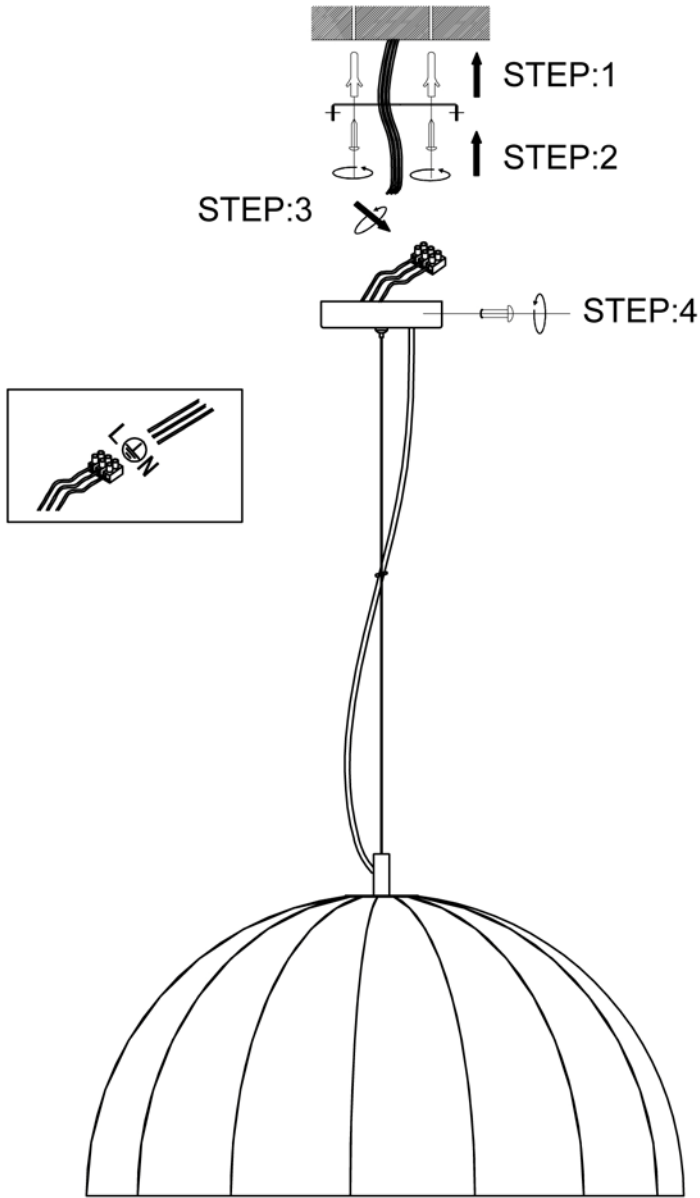

## Technical details

Materials used:	Iron+ Glass
Color:	CLEAR + MATT BLACK
Dimmable and how is fixture dimmable	
Size:	Height: 161cm
	Length:
	Width: $\phi$ 50cm
	Net weight: 5.6KG
Power requirements:	220-240V~50Hz
Bulb type and maximum wattage:	E27 Max.60W
Number of bulbs:	1xE27
IP degree:	IP20