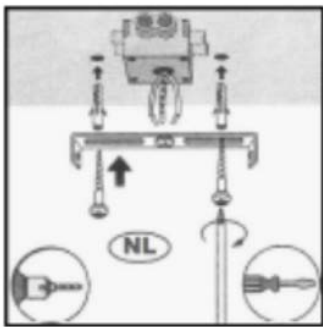

LUCIDE

Item number: 26957/15/12, 26957/15/30

Technical details

Materials used:	Iron/Aluminum
Color:	Matt Black/Satin Nickel
Dimmable and how is fixture dimmable	Yes
Size:	Height: 12.5cm
	Length: 40cm
	Width: 7cm
	Net weight: 1.2kg
Power requirements:	220-240V~50Hz
Bulb type and maximum wattage:	5W LED GU10
Number of bulbs:	3xGU10
IP degree:	IP20