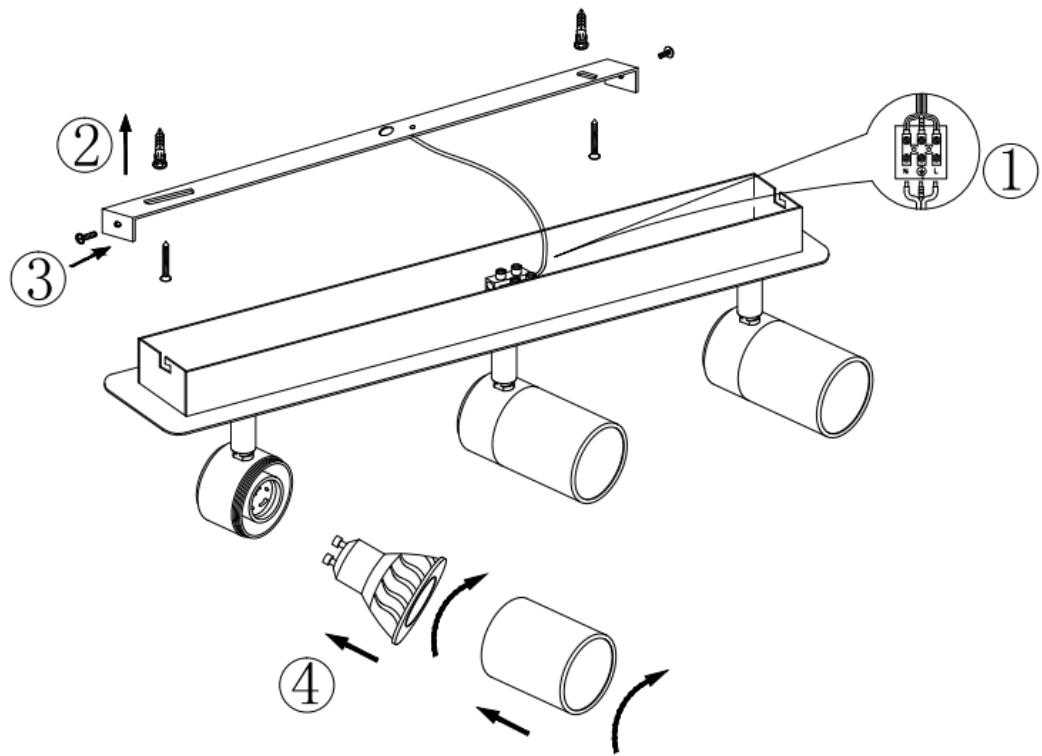

LUCIDE

Item number: 26957/15/12, 26957/15/30

Technical details

Materials used:	Iron/Aluminum
Color:	Matt Black/Satin Nickel
Dimmable and how is fixture dimmable	Yes
Size:	Height: 12.5cm
	Length: 40cm
	Width: 7cm
	Net weight: 1.2kg
Power requirements:	220-240V~50Hz
Bulb type and maximum wattage:	5W LED GU10
Number of bulbs:	3xGU10
IP degree:	IP20