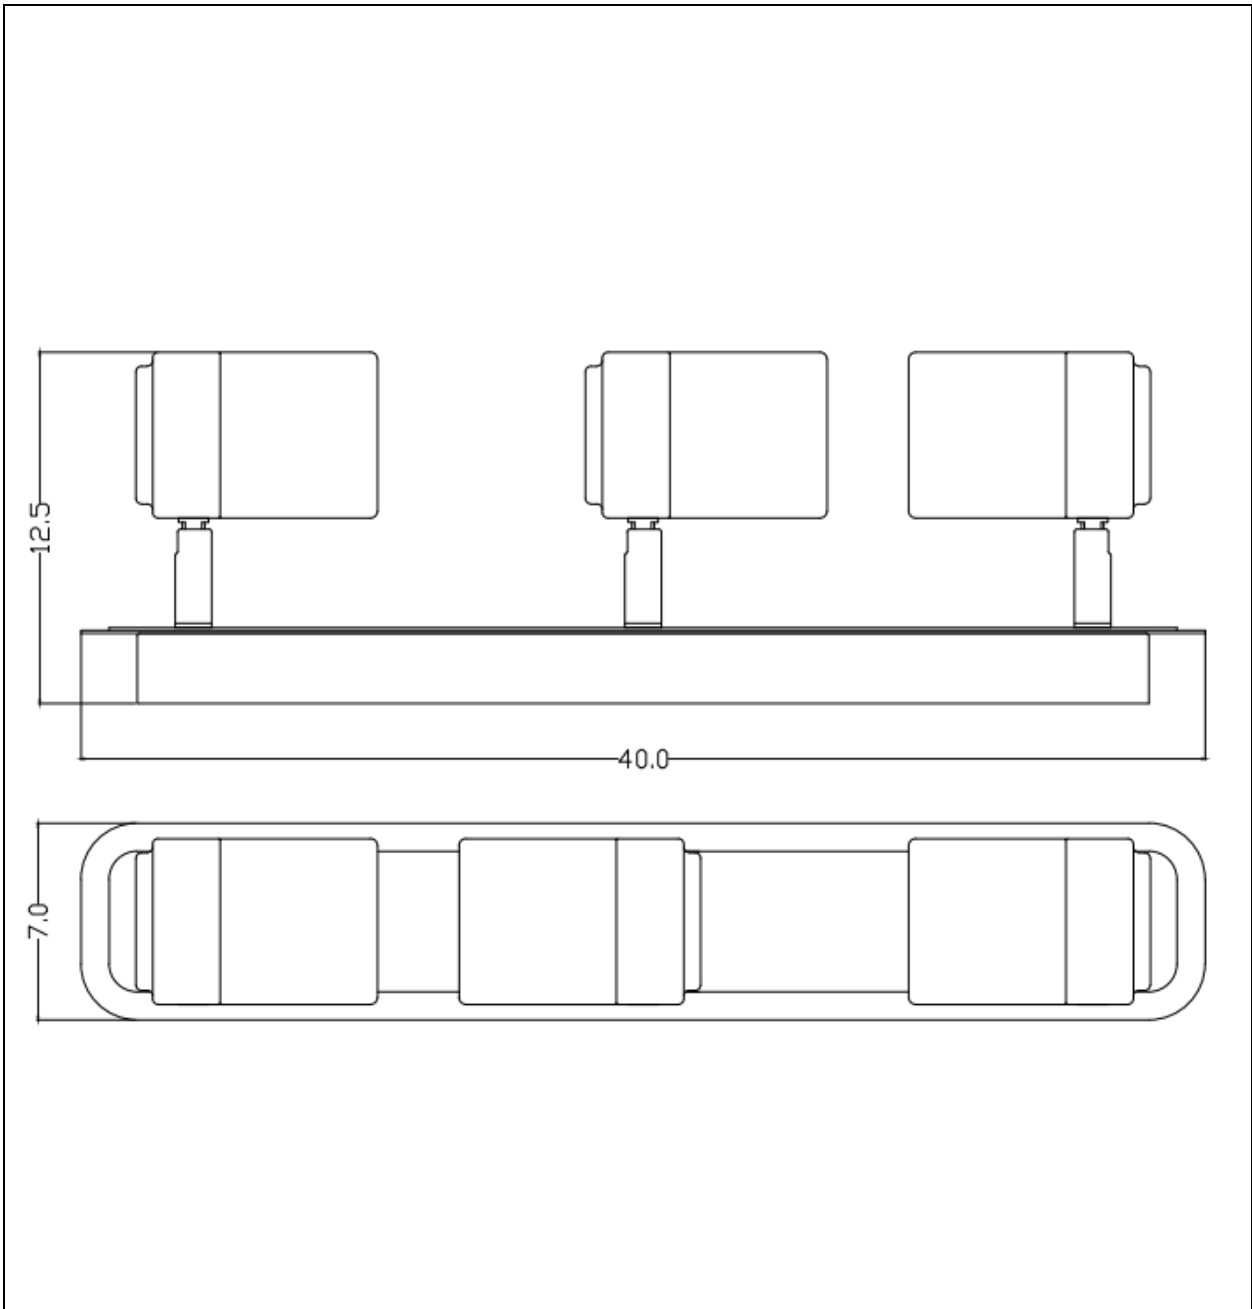

LUCIDE

Item number: 26957/15/12, 26957/15/30

Technical details

Materials used:	Iron/Aluminum
Color:	Matt Black/Satin Nickel
Dimmable and how is fixture dimmable	Yes
Size:	Height: 12.5cm
	Length: 40cm
	Width: 7cm
	Net weight: 1.2kg
Power requirements:	220-240V~50Hz
Bulb type and maximum wattage:	5W LED GU10
Number of bulbs:	3xGU10
IP degree:	IP20