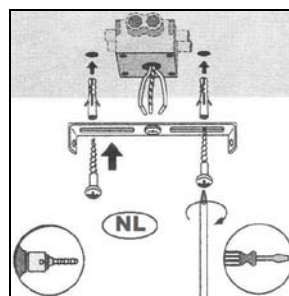

LUCIDE

Item number: 26988/20/11

Technical details

Materials used:	Metal
Color:	Chrome
Dimmable and how is fixture dimmable	No
Size:	Height: 17cm
	Length: 69cm
	Width: 37cm
	Net weight: 0.8kg
Power requirements:	220-240V~50Hz
Bulb type and maximum wattage:	LED 5W
Number of bulbs:	4xLED
IP degree:	IP20