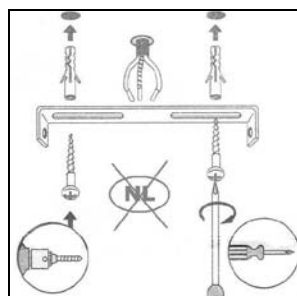

LUCIDE

Item number: 26988/20/11

Technical details

Materials used:	Metal
Color:	Chrome
Dimmable and how is fixture dimmable	No
Size:	Height: 17cm
	Length: 69cm
	Width: 37cm
	Net weight: 0.8kg
Power requirements:	220-240V~50Hz
Bulb type and maximum wattage:	LED 5W
Number of bulbs:	4xLED
IP degree:	IP20