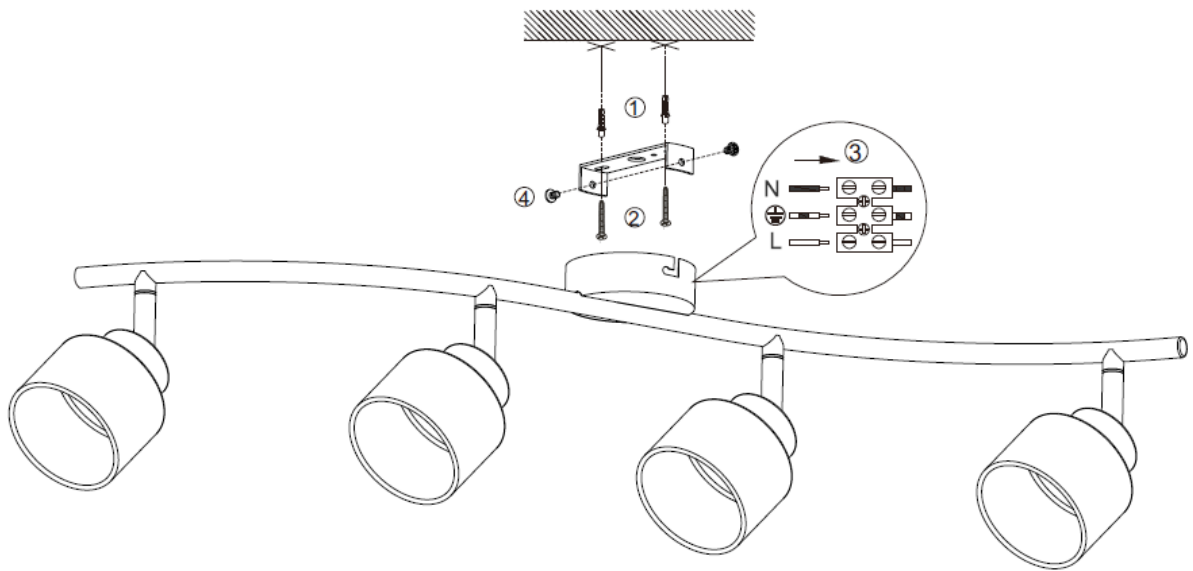

LUCIDE

Item number: 26988/20/11

Technical details

Materials used:	Metal
Color:	Chrome
Dimmable and how is fixture dimmable	No
Size:	Height: 17cm
	Length: 69cm
	Width: 37cm
	Net weight: 0.8kg
Power requirements:	220-240V~50Hz
Bulb type and maximum wattage:	LED 5W
Number of bulbs:	4xLED
IP degree:	IP20