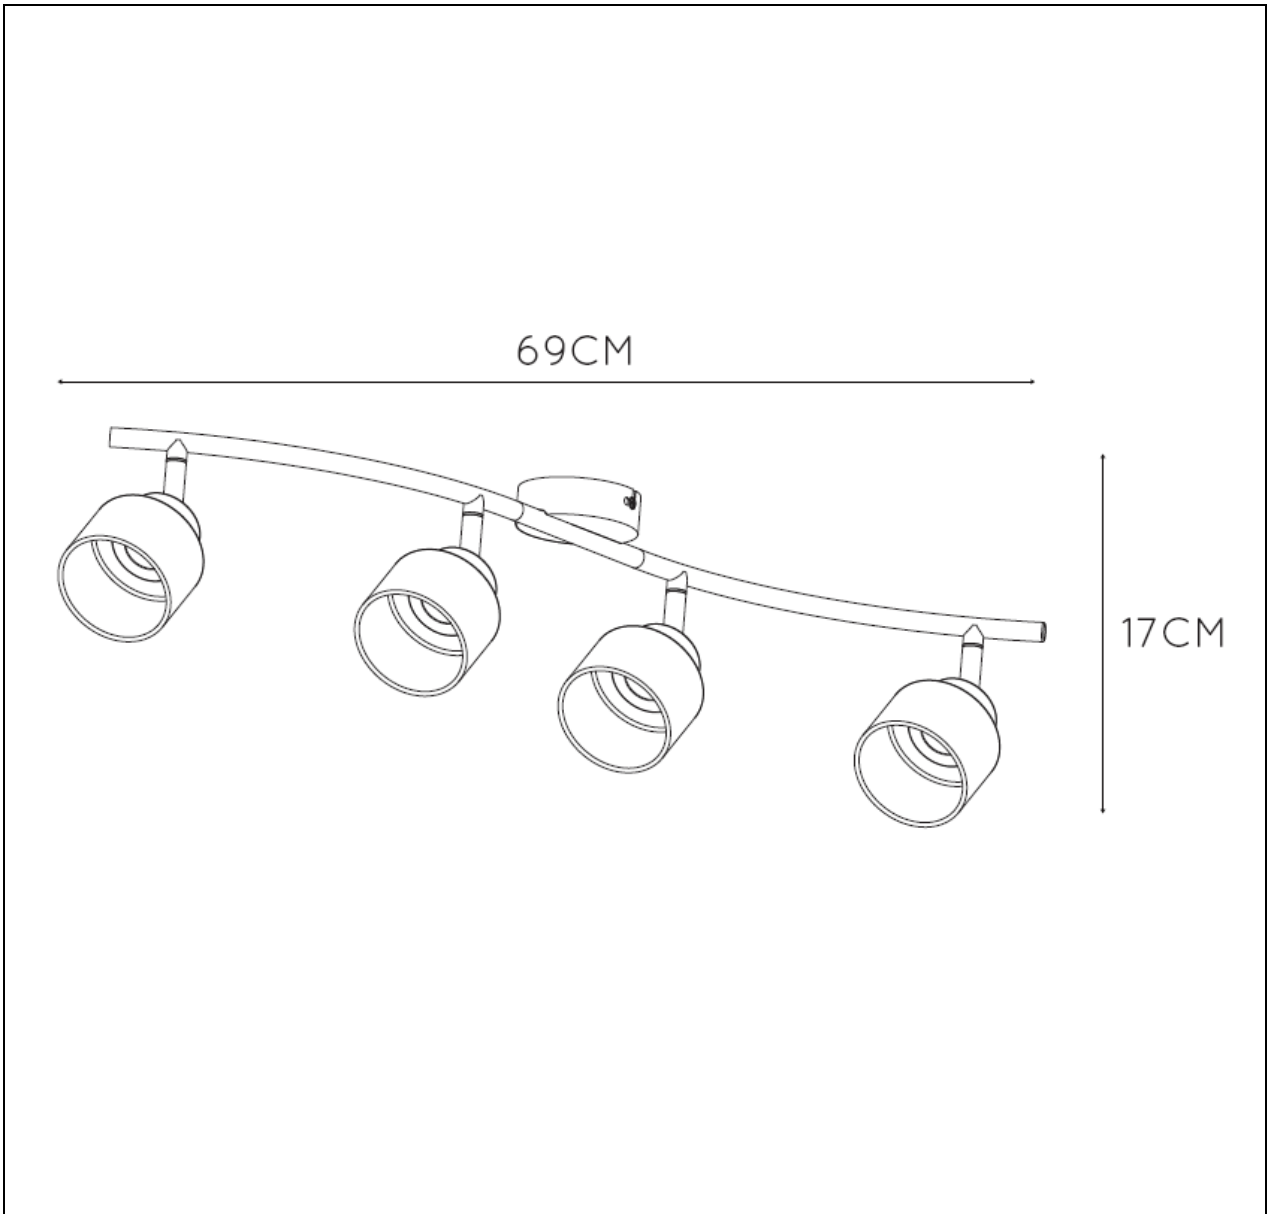

LUCIDE

Item number: 26988/20/11

Technical details

Materials used:	Metal
Color:	Chrome
Dimmable and how is fixture dimmable	No
Size:	Height: 17cm
	Length: 69cm
	Width: 37cm
	Net weight: 0.8kg
Power requirements:	220-240V~50Hz
Bulb type and maximum wattage:	LED 5W
Number of bulbs:	4xLED
IP degree:	IP20