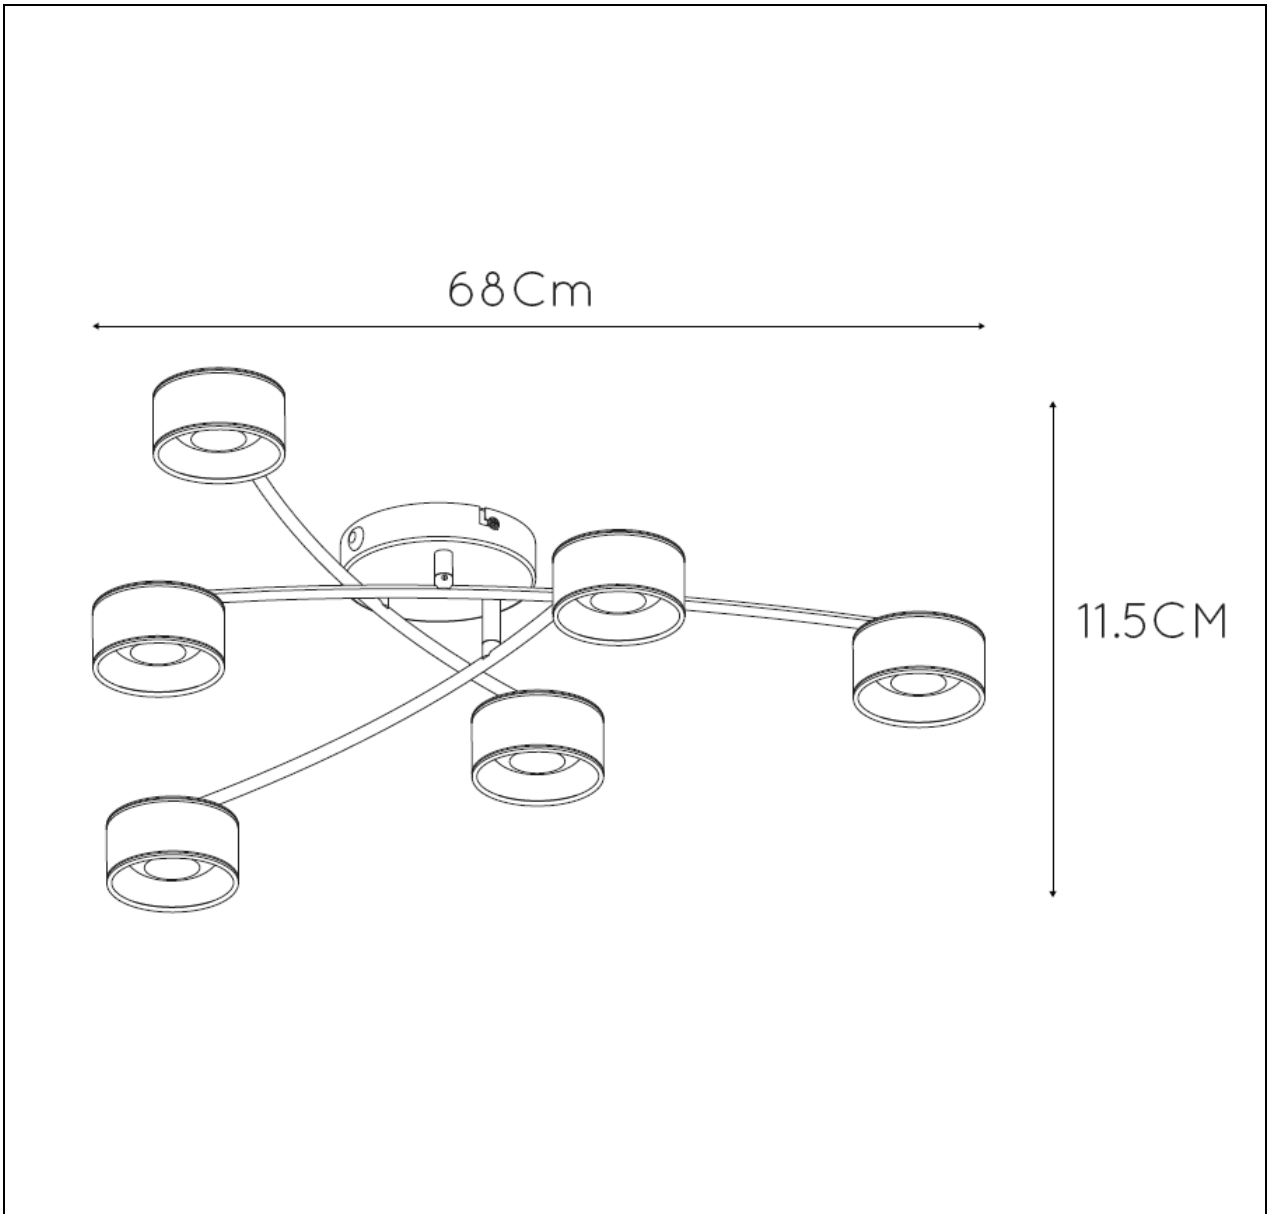

# LUCIDE

Item number: 26988/30/11

## Technical details

Materials used:	Metal
Color:	Chrome
Dimmable and how is fixture dimmable	No
Size:	Height: 11.5cm
	Length: 68cm
	Width: 68cm
	Net weight: 1.6kg
Power requirements:	220-240V~50Hz
Bulb type and maximum wattage:	LED 5W
Number of bulbs:	6xLED
IP degree:	IP20