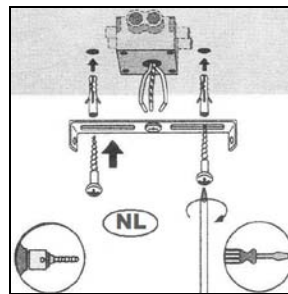

## Technical details

Materials used:	Metal
Color:	Chrome
Dimmable and how is fixture dimmable	No
Size:	Height: 11.5cm
	Length: 68cm
	Width: 68cm
	Net weight: 1.6kg
Power requirements:	220-240V~50Hz
Bulb type and maximum wattage:	LED 5W
Number of bulbs:	6xLED
IP degree:	IP20