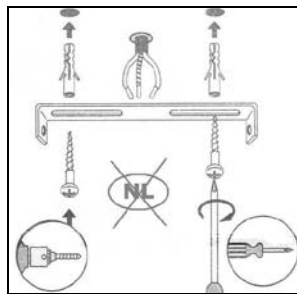

## Technical details

Materials used:	Metal
Color:	Chrome
Dimmable and how is fixture dimmable	No
Size:	Height: 11.5cm
	Length: 68cm
	Width: 68cm
	Net weight: 1.6kg
Power requirements:	220-240V~50Hz
Bulb type and maximum wattage:	LED 5W
Number of bulbs:	6xLED
IP degree:	IP20