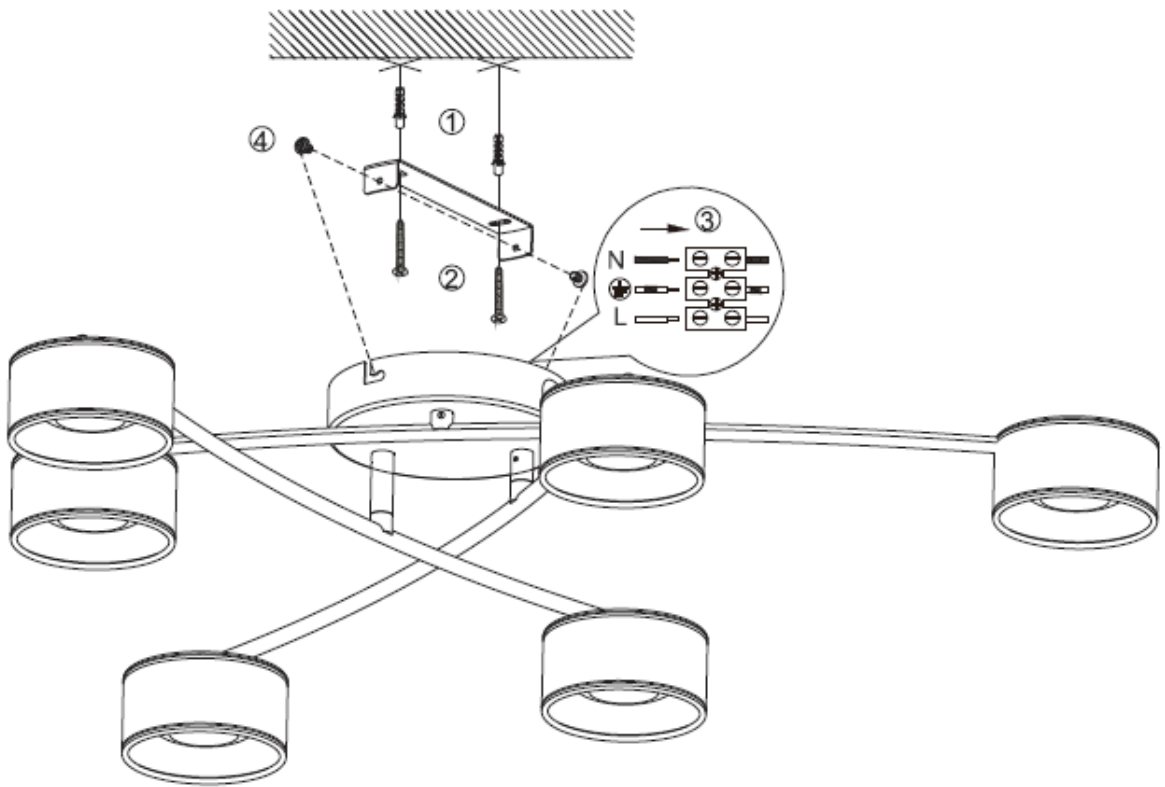

## Technical details

Materials used:	Metal
Color:	Chrome
Dimmable and how is fixture dimmable	No
Size:	Height: 11.5cm
	Length: 68cm
	Width: 68cm
	Net weight: 1.6kg
Power requirements:	220-240V~50Hz
Bulb type and maximum wattage:	LED 5W
Number of bulbs:	6xLED
IP degree:	IP20