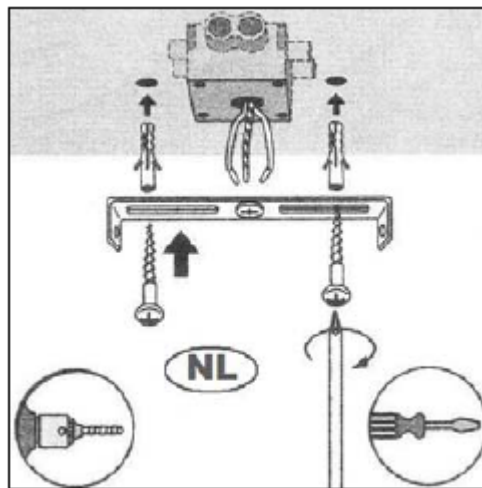

Line drawing of the item (with outline dimensions)

Installation drawing (the same as it in its instruction manual)

Technical details

materials used: metal	
color:	chrome
dimmable and how is the fixture dimmable:	
size:	Height: 16cm Length: 8cm Width: 13cm Net Weight: 0.45kgs
power requirements:	220V-240V ~50Hz
bulb type and maximum Wattage:	LED Max .5W
number of bulbs:	1x LED
IP degree:	IP21