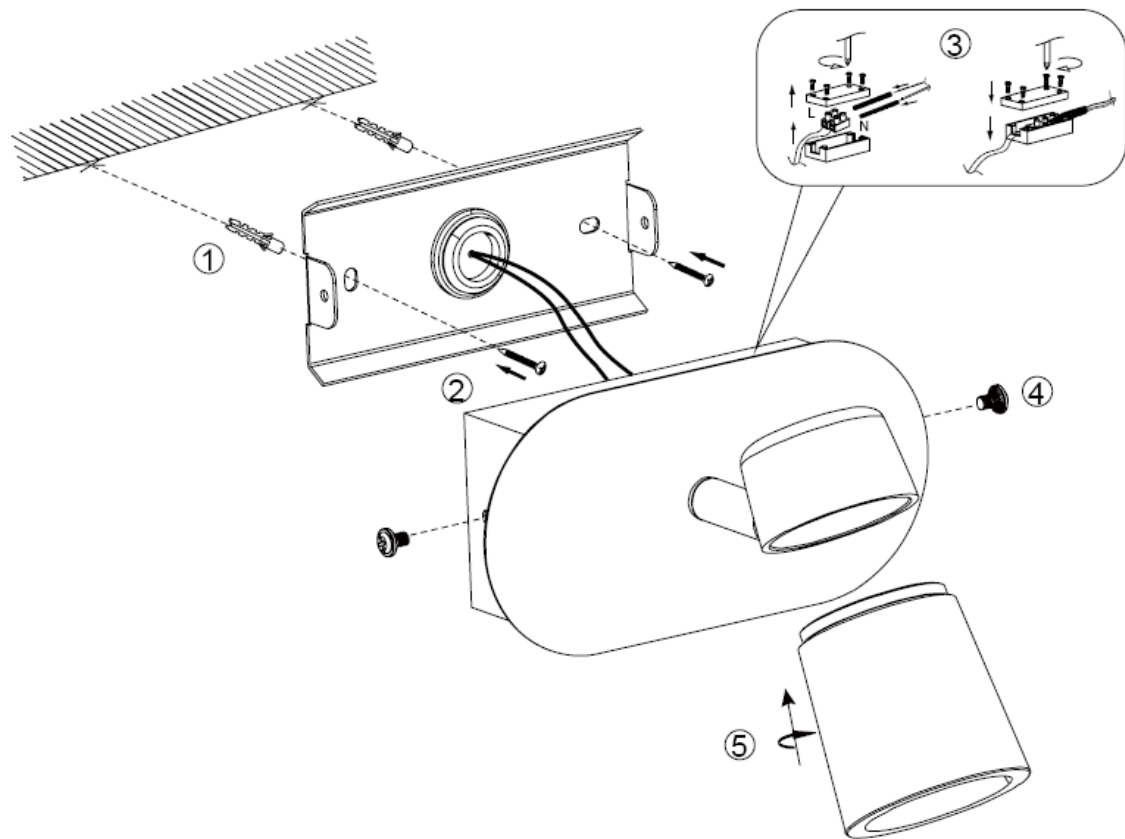

Line drawing of the item (with outline dimensions)

Installation drawing (the same as it in its instruction manual)

Technical details

materials used: metal	
color:	chrome
dimmable and how is the fixture dimmable:	
size:	Height: 16cm Length: 8cm Width: 13cm Net Weight: 0.45kgs
power requirements:	220V-240V ~50Hz
bulb type and maximum Wattage:	LED Max .5W
number of bulbs:	1x LED
IP degree:	IP21