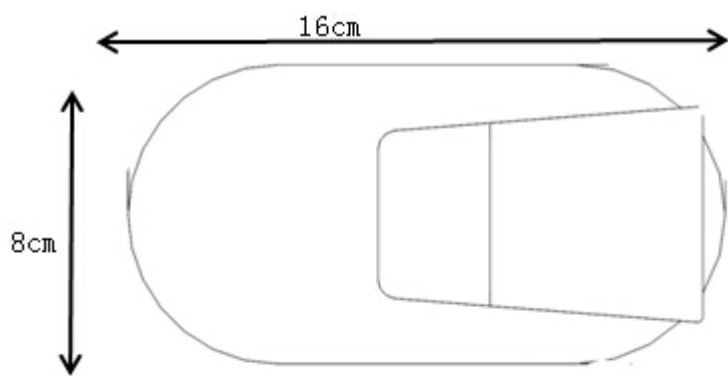

Line drawing of the item (with outline dimensions)

Installation drawing (the same as it in its instruction manual)

Technical details

materials used: metal	
color:	chrome
dimmable and how is the fixture dimmable:	
size:	Height: 16cm Length: 8cm Width: 13cm Net Weight: 0.45kgs
power requirements:	220V-240V ~50Hz
bulb type and maximum Wattage:	LED Max .5W
number of bulbs:	1x LED
IP degree:	IP21