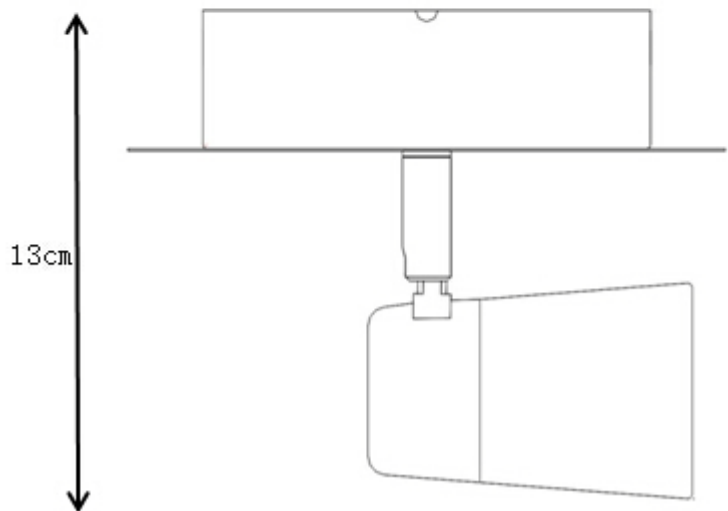

Line drawing of the item (with outline dimensions)

Installation drawing (the same as it in its instruction manual)

Technical details

materials used: metal	
color:	chrome
dimmable and how is the fixture dimmable:	
size:	Height: 16cm Length: 8cm Width: 13cm Net Weight: 0.45kgs
power requirements:	220V-240V ~50Hz
bulb type and maximum Wattage:	LED Max .5W
number of bulbs:	1x LED
IP degree:	IP21