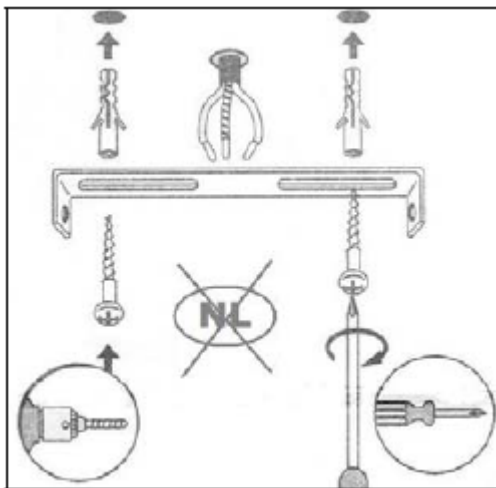

Line drawing of the item (with outline dimensions)

Installation drawing (the same as it in its instruction manual)

Technical details

materials used: metal	
color:	chrome
dimmable and how is the fixture dimmable:	
size:	Height: 16cm Length: 8cm Width: 13cm Net Weight: 0.45kgs
power requirements:	220V-240V ~50Hz
bulb type and maximum Wattage:	LED Max .5W
number of bulbs:	1x LED
IP degree:	IP21