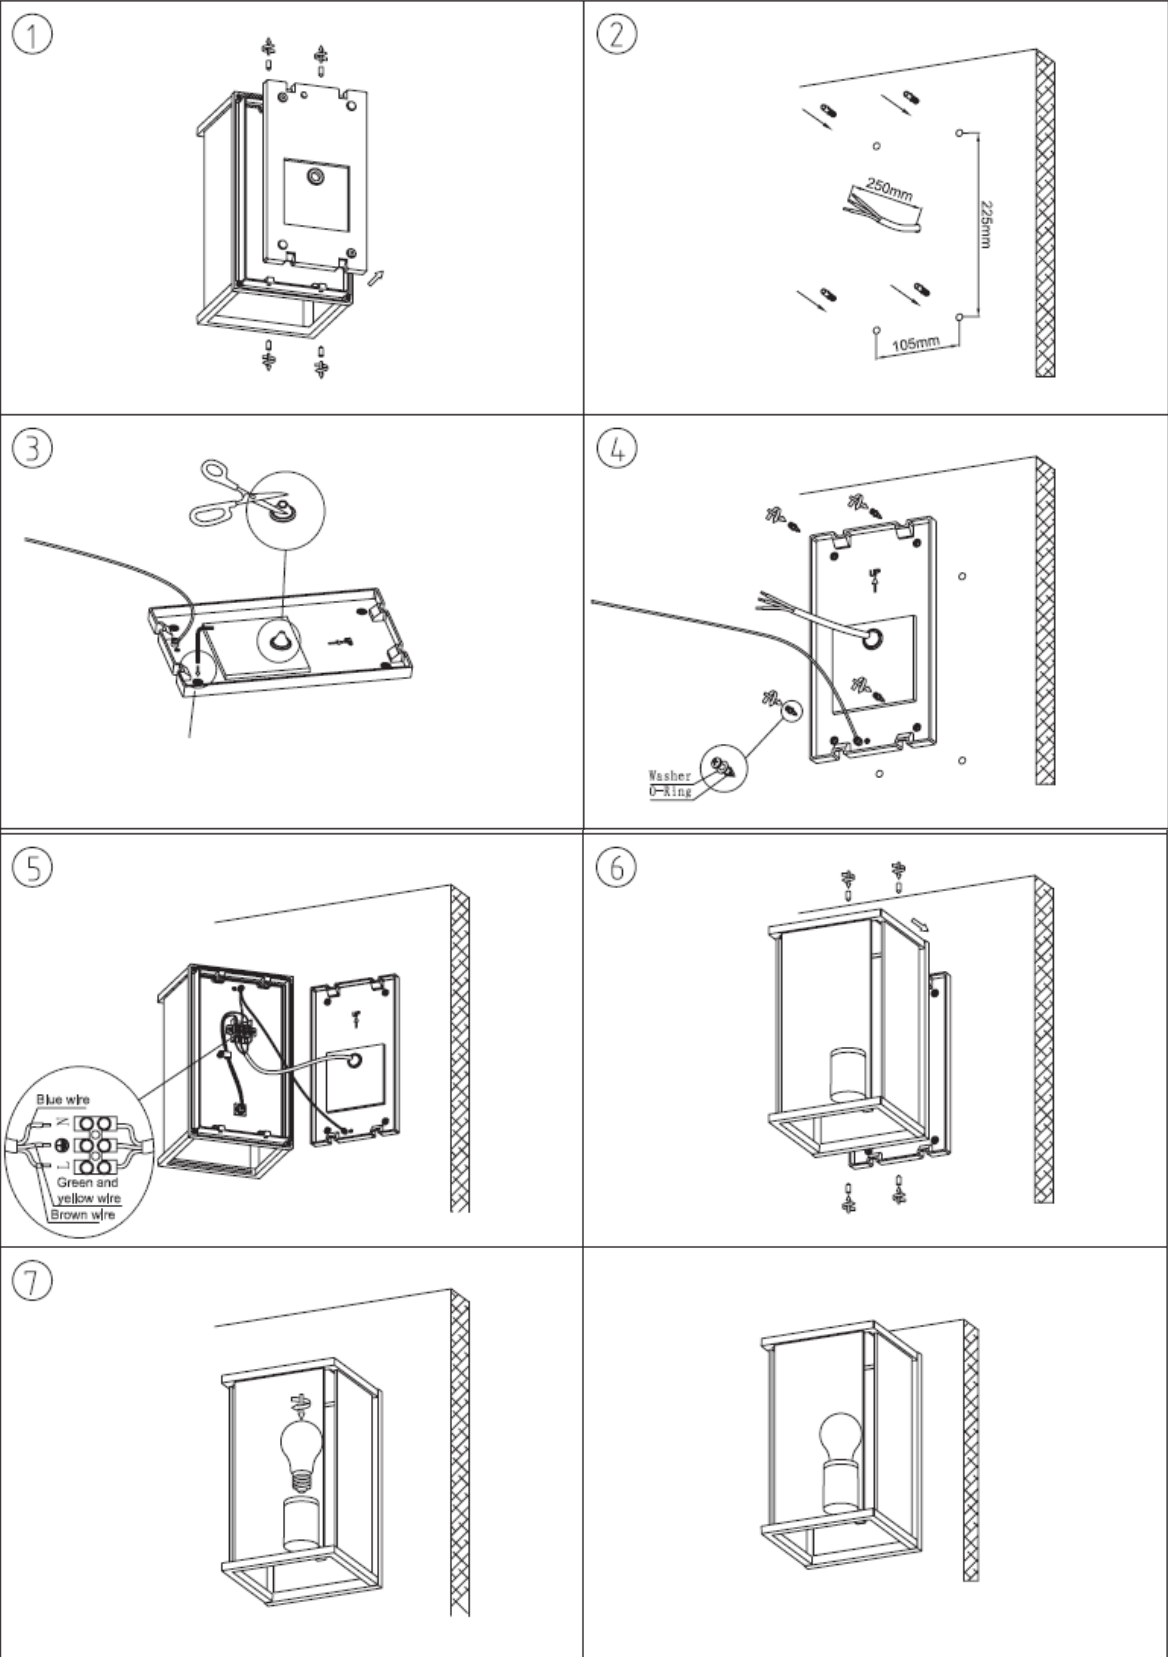

LUCIDE

Item number: 27883/01/30

Technical details

Materials used:	Die-cast Aluminium
Color:	Graphite
Dimmable and how is fixture dimmable	
Size:	Height: 30CM
	Length: 18CM
	Width: 17.6CM
	Net weight: 2.7KG
Power requirements:	220-240V~50Hz
Bulb type and maximum wattage:	E27 LED Max.15W
Number of bulbs:	1xE27
IP degree:	IP54