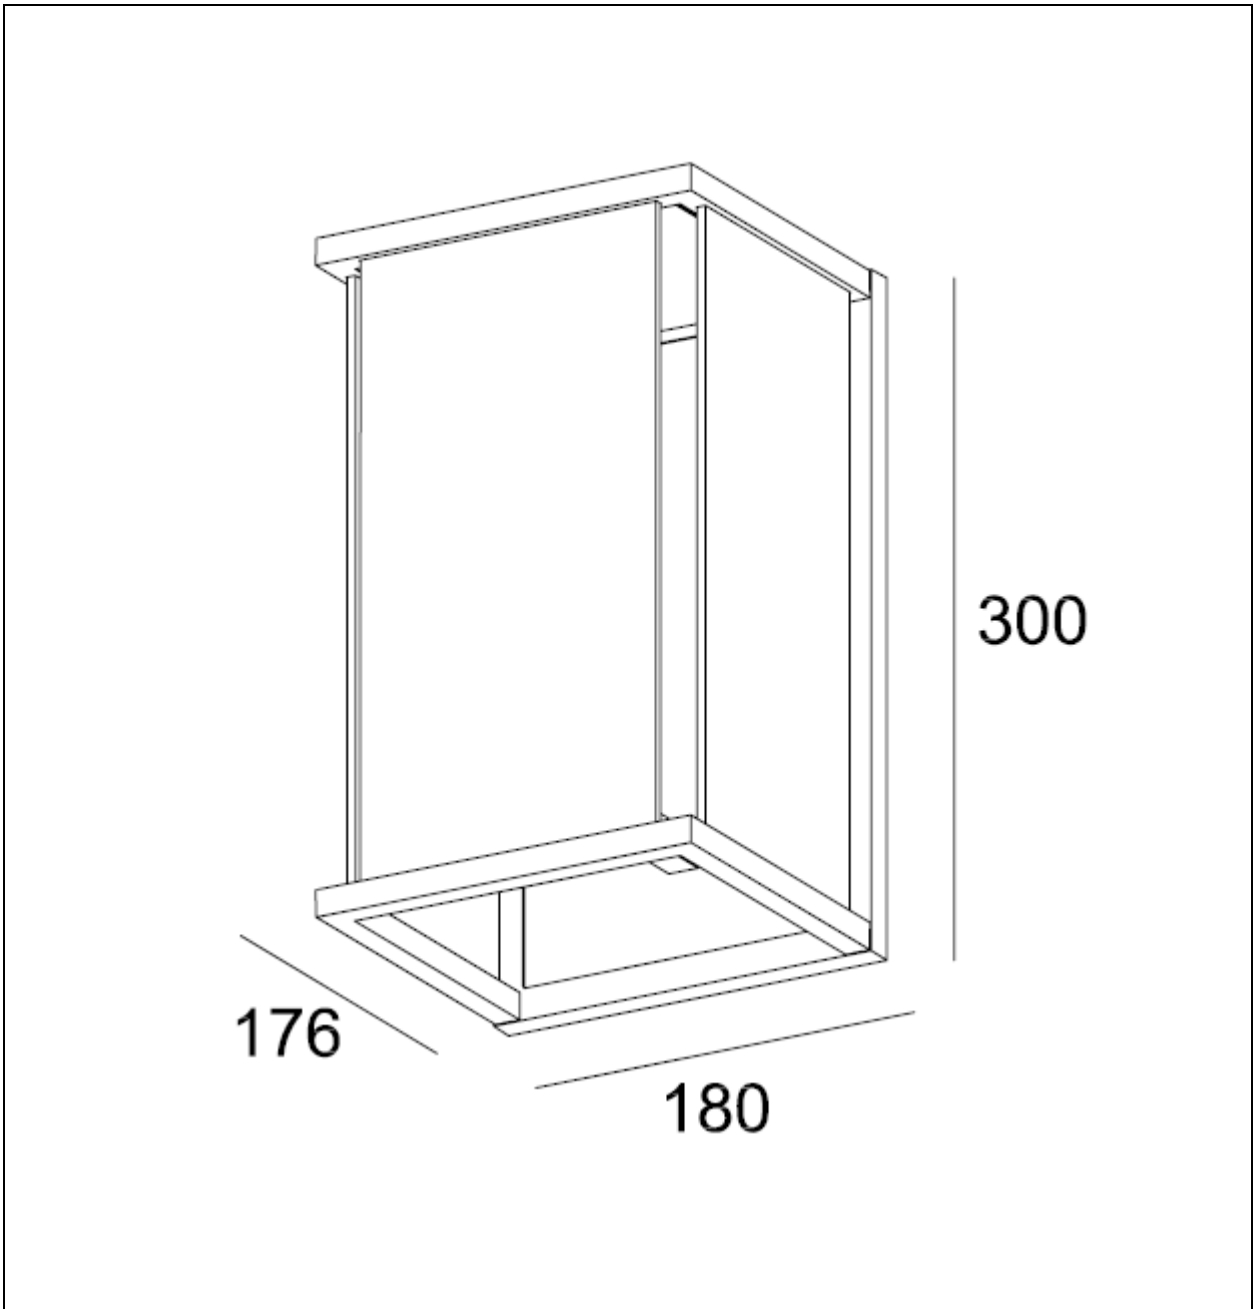

LUCIDE

Item number: 27883/01/30

Technical details

Materials used:	Die-cast Aluminium
Color:	Graphite
Dimmable and how is fixture dimmable	
Size:	Height: 30CM
	Length: 18CM
	Width: 17.6CM
	Net weight: 2.7KG
Power requirements:	220-240V~50Hz
Bulb type and maximum wattage:	E27 LED Max.15W
Number of bulbs:	1xE27
IP degree:	IP54