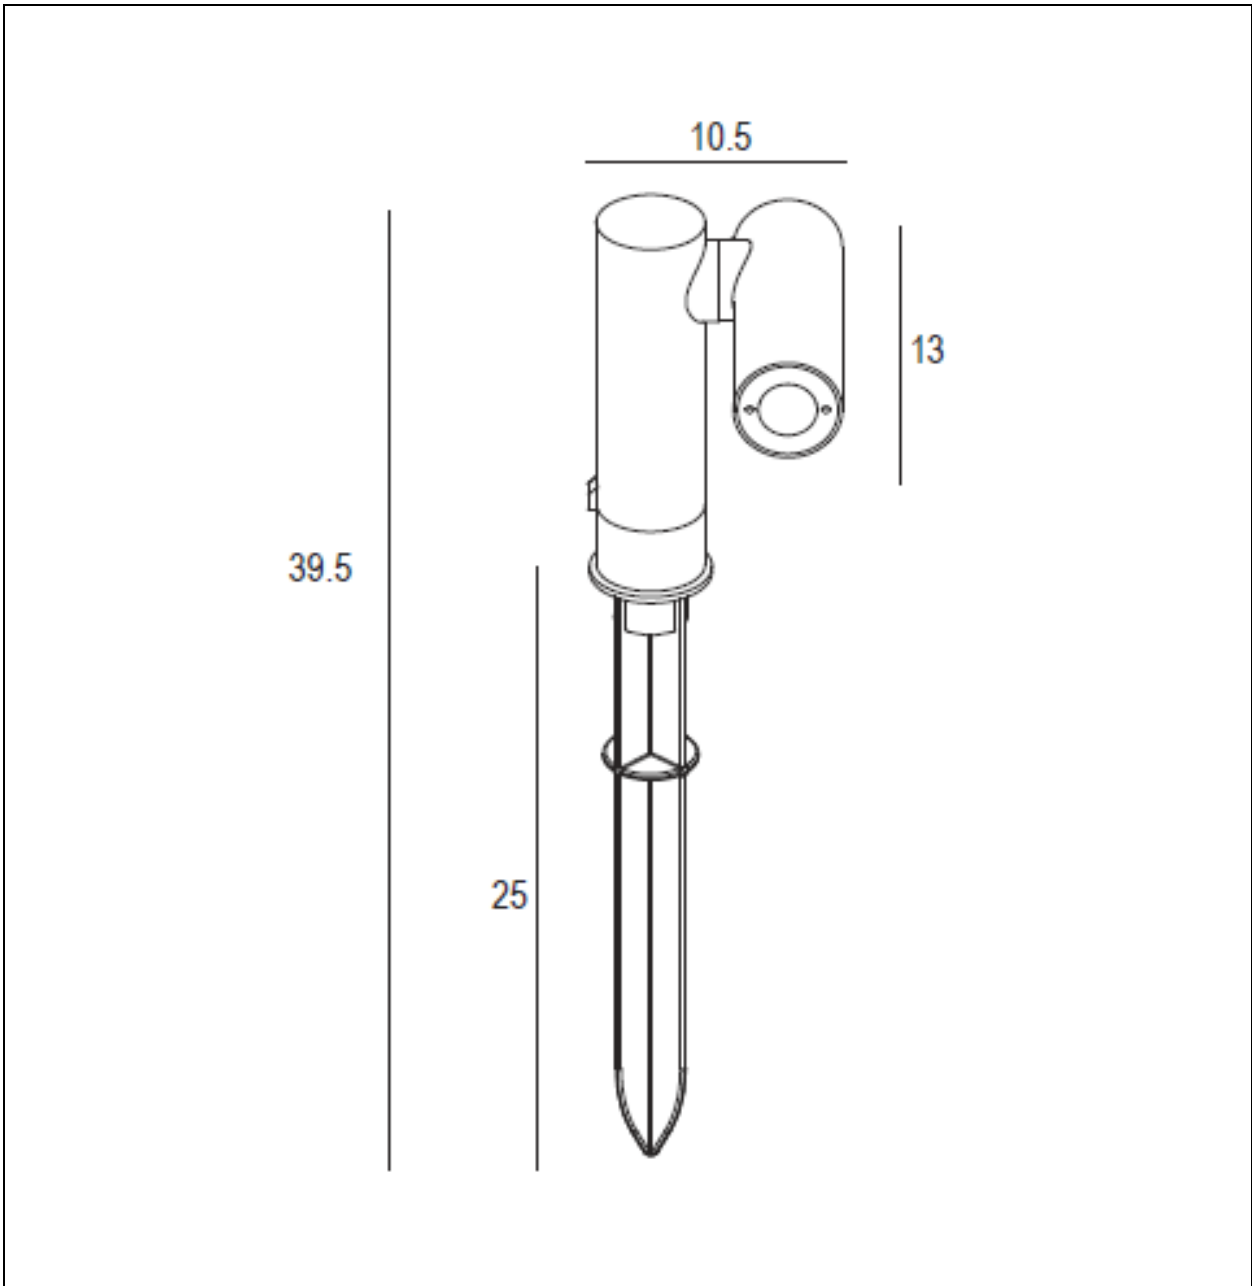

LUCIDE

Item number: 27894/05/29

Technical details

Materials used:	Die-cast Aluminium
Color:	Graphite
Dimmable and how is fixture dimmable	No
Size:	Height: 39.5CM
	Length: 10.5CM
	Width: 13CM
	Net weight: 0.58KG
Power requirements:	220-240V
Bulb type and maximum wattage:	LED Max. 4.5W
Number of bulbs:	1x4.5W LED
IP degree:	IP65