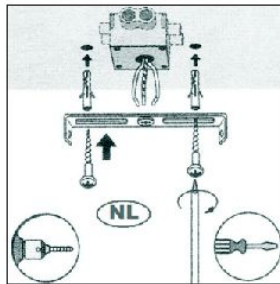

Line drawing of the item

Item number: 28106/11/31

Installation drawing

Technical details

materials used:	Die-casting Aluminum
color:	Matt white
dimmable and how is the fixture dimmable:	Triac dimmable
size:	39mm
Height:	
Length:	
Width:	Φ117mm
Net Weight:	0.29kg
power requirements:	220-240V~50 Hz
bulb type and Wattage Range:	SMD3528 8W
number of bulbs:	72pcs
IP degree:	IP40