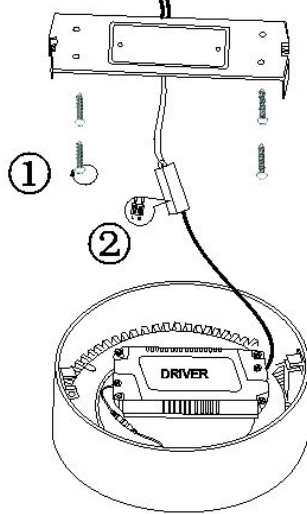

Line drawing of the item

Item number: 28106/11/31

Installation drawing

Technical details

materials used:	Die-casting Aluminum
color:	Matt white
dimmable and how is the fixture dimmable:	Triac dimmable
size:	39mm
Height:	
Length:	
Width:	Φ117mm
Net Weight:	0.29kg
power requirements:	220-240V~50 Hz
bulb type and Wattage Range:	SMD3528 8W
number of bulbs:	72pcs
IP degree:	IP40