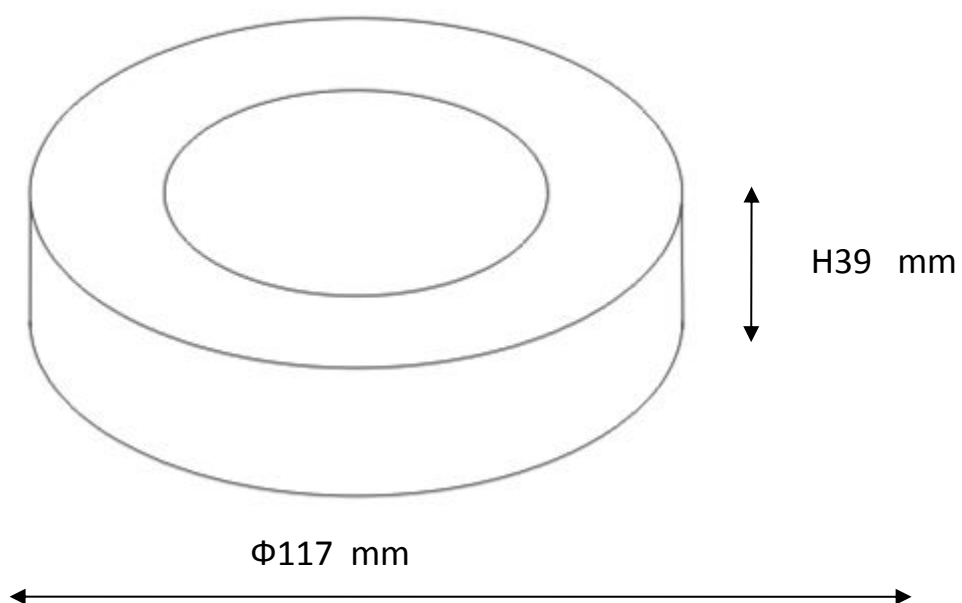

Line drawing of the item

Item number: 28106/11/31

Installation drawing

Technical details

materials used:	Die-casting Aluminum
color:	Matt white
dimmable and how is the fixture dimmable:	Triac dimmable
size:	39mm
Height:	
Length:	
Width:	Φ117mm
Net Weight:	0.29kg
power requirements:	220-240V~50 Hz
bulb type and Wattage Range:	SMD3528 8W
number of bulbs:	72pcs
IP degree:	IP40