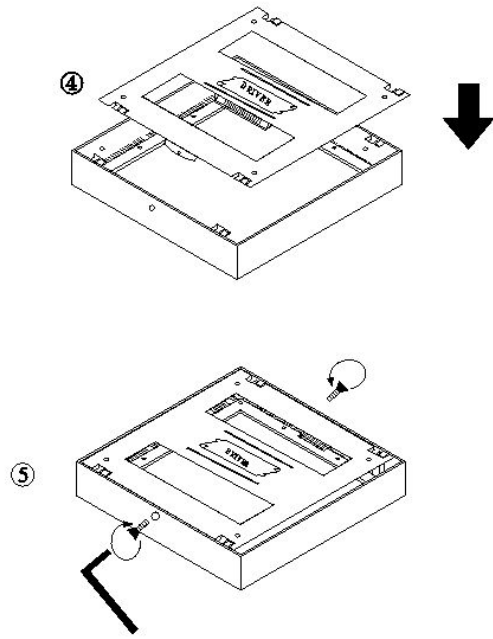

Line drawing of the item

Item number: 28107/22/31

Installation drawing

Technical details

materials used:	Die-casting Aluminum
color:	Matt white
dimmable and how is the fixture dimmable:	Triac dimmable
size:	Height: 39mm Length: 220mm Width: 220mm Net Weight: 1.01kg
power requirements:	220-240V/~50Hz
bulb type and Wattage Range:	SMD3528 22W
number of bulbs:	216pcs
IP degree:	IP40