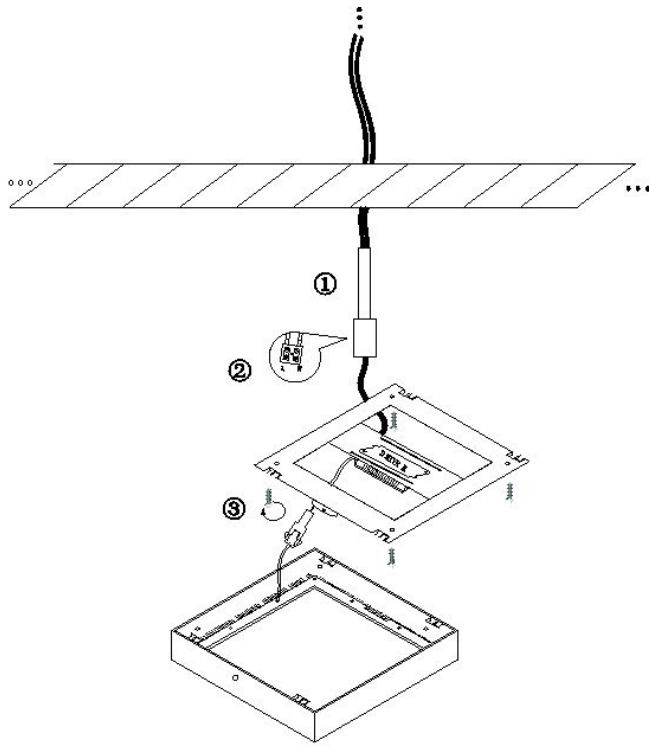

Line drawing of the item

Item number: 28107/22/31

Installation drawing

Technical details

materials used:	Die-casting Aluminum
color:	Matt white
dimmable and how is the fixture dimmable:	Triac dimmable
size:	Height: 39mm Length: 220mm Width: 220mm Net Weight: 1.01kg
power requirements:	220-240V/~50Hz
bulb type and Wattage Range:	SMD3528 22W
number of bulbs:	216pcs
IP degree:	IP40