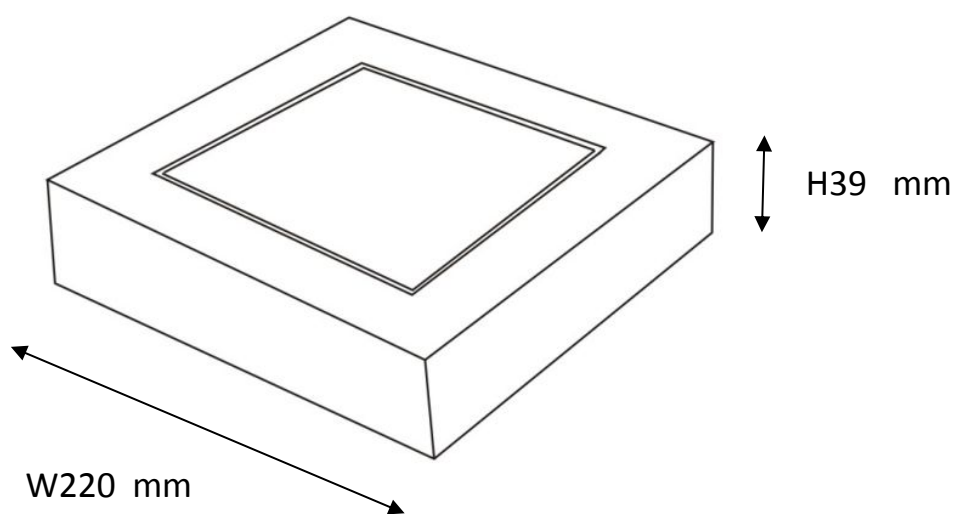

Line drawing of the item

Item number: 28107/22/31

Installation drawing

Technical details

materials used:	Die-casting Aluminum
color:	Matt white
dimmable and how is the fixture dimmable:	Triac dimmable
size:	Height: 39mm Length: 220mm Width: 220mm Net Weight: 1.01kg
power requirements:	220-240V/~50Hz
bulb type and Wattage Range:	SMD3528 22W
number of bulbs:	216pcs
IP degree:	IP40