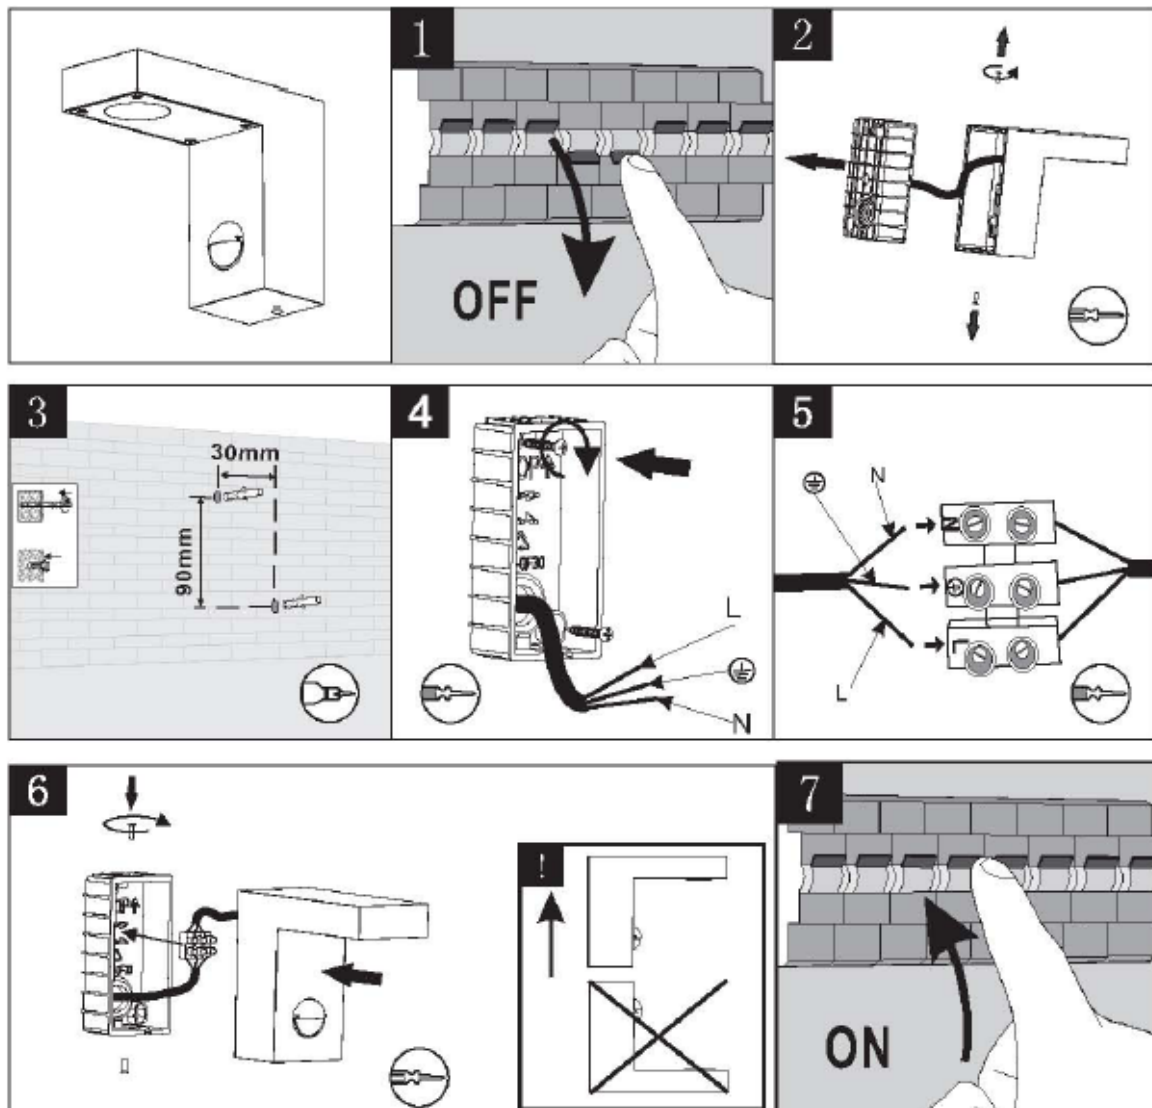

Line drawing of the item (with outline dimensions)

Item number:
28850-24-30

Installation drawing (the same as it in its instruction manual)

Technical details

materials used:	Aluminum	
color:	Dark Gray	
dimnable and how is the fixture dimmable:		
size:	Height:	120mm
	Length:	60mm
	Width:	150mm
	Net Weight:	0.45KG
power requirements:	220-240V- 50Hz	
bulb type and maximum Wattage:	60LED 3014SMD Max. 6W	
number of bulbs:		
IP degree:	IP54	