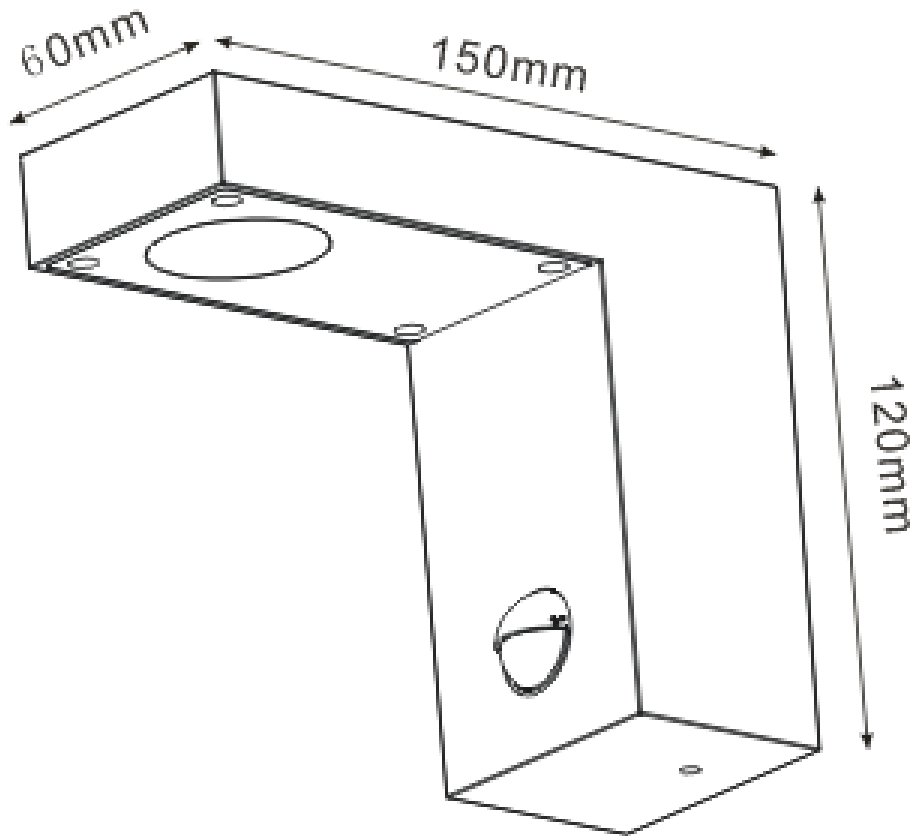

Line drawing of the item (with outline dimensions)

Item number:
28850-24-30

Installation drawing (the same as it in its instruction manual)

Technical details

materials used:	Aluminum	
color:	Dark Gray	
dimnable and how is the fixture dimmable:		
size:	Height:	120mm
	Length:	60mm
	Width:	150mm
	Net Weight:	0.45KG
power requirements:	220-240V- 50Hz	
bulb type and maximum Wattage:	60LED 3014SMD Max. 6W	
number of bulbs:		
IP degree:	IP54	