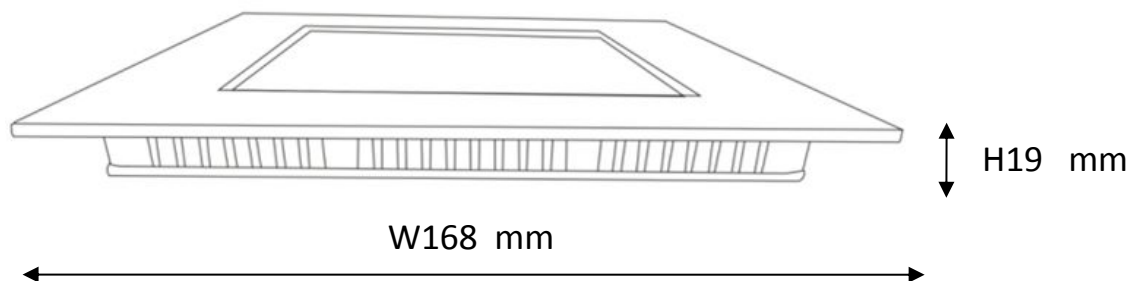

Line drawing of the item

Item number: 28907/17/31

Installation drawing

Technical details

| | |
|---|---|
| materials used: | Die-casting Aluminum |
| color: | Matt white |
| dimmable and how is the fixture dimmable: | Triac dimmable |
| size: | Height: 19mm Length: 168mm Width: 168mm Net Weight: 0.52kg |
| power requirements: | 220-240V~50/60 Hz |
| bulb type and Wattage Range: | SMD3528 15W |
| number of bulbs: | 144pcs |
| IP degree: | IP40 |