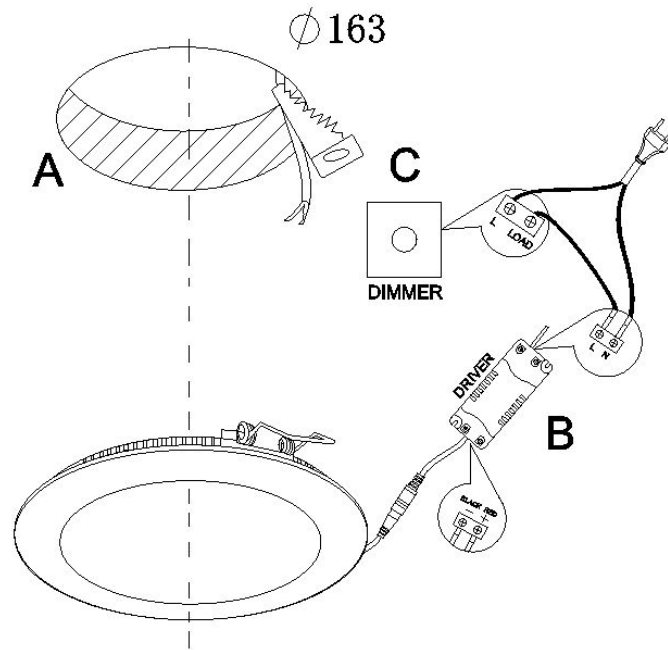

Line drawing of the item

Item number: 28907/17/31

Installation drawing

Technical details

| | |
|---|---|
| materials used: | Die-casting Aluminum |
| color: | Matt white |
| dimmable and how is the fixture dimmable: | Triac dimmable |
| size: | Height: 19mm Length: 168mm Width: 168mm Net Weight: 0.52kg |
| power requirements: | 220-240V~50/60 Hz |
| bulb type and Wattage Range: | SMD3528 15W |
| number of bulbs: | 144pcs |
| IP degree: | IP40 |