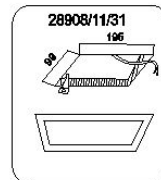

Line drawing of the item

Item number: 28907/17/31

Installation drawing

Technical details

| | |
|---|---|
| materials used: | Die-casting Aluminum |
| color: | Matt white |
| dimmable and how is the fixture dimmable: | Triac dimmable |
| size: | Height: 19mm Length: 168mm Width: 168mm Net Weight: 0.52kg |
| power requirements: | 220-240V~50/60 Hz |
| bulb type and Wattage Range: | SMD3528 15W |
| number of bulbs: | 144pcs |
| IP degree: | IP40 |