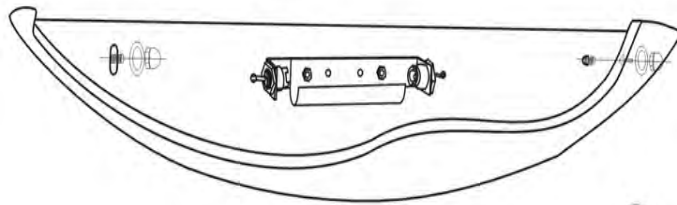

Item number: 29206/01/31

Technical details

Materials used:	Gypsum
Color:	White
Dimmable and how is fixture dimmable	
Size:	Height: 9.8cm
	Length: 60cm
	Width: 18.5cm
	Net weight: 2.65kg
Power requirements:	220-240V/~50Hz
Bulb type and maximum wattage:	R7S Max.100W
Number of bulbs:	1 x R7S
IP degree:	IP20