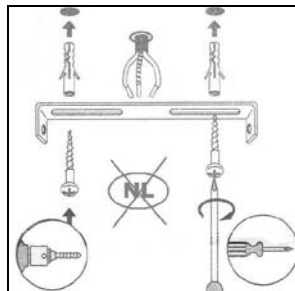

Item number: 29206/01/31

Technical details

Materials used:	Gypsum
Color:	White
Dimmable and how is fixture dimmable	
Size:	Height: 9.8cm
	Length: 60cm
	Width: 18.5cm
	Net weight: 2.65kg
Power requirements:	220-240V/~50Hz
Bulb type and maximum wattage:	R7S Max.100W
Number of bulbs:	1 x R7S
IP degree:	IP20