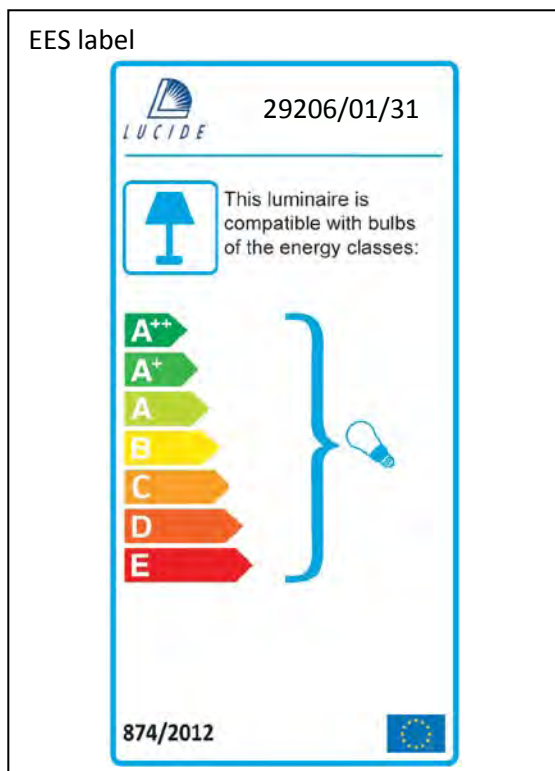

Garantiebestimmungen:

Lucide NV garantiert für einen Zeitraum von 2 Jahren ab Kaufdatum und Kauf durch den Endkunden, dass das gelieferte Produkt frei von Material- und Herstellungsfehlern ist, sofern das Produkt gemäß der Bedienungsanleitung installiert und gewartet wird.
Von der Garantie ausgenommen: 1. Gebrochene Glasteile der Fassung werden nur innerhalb von 14 Tagen ab Kauf durch den Endkunden ersetzt. 2. Normaler Verschleiß, Verfärbungen aufgrund des normalen Gebrauchs. 3. Beschädigungen aufgrund externer Ursachen wie Feuer, Wasser, unsachgemäße Nutzung/ Installation oder Wartung des Produkts.
Kunden müssen das defekte Produkt/Teil und den Originalkaufbeleg einsenden, um Garantieansprüche geltend zu machen.

Other languages of the manual and further explanations can be found on our website.