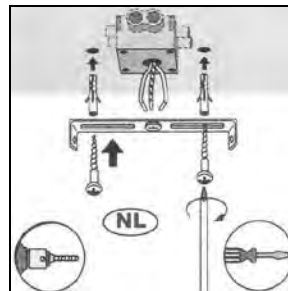

Item number: 29206/01/31

Technical details

Materials used:	Gypsum
Color:	White
Dimmable and how is fixture dimmable	
Size:	Height: 9.8cm
	Length: 60cm
	Width: 18.5cm
	Net weight: 2.65kg
Power requirements:	220-240V/~50Hz
Bulb type and maximum wattage:	R7S Max.100W
Number of bulbs:	1 x R7S
IP degree:	IP20