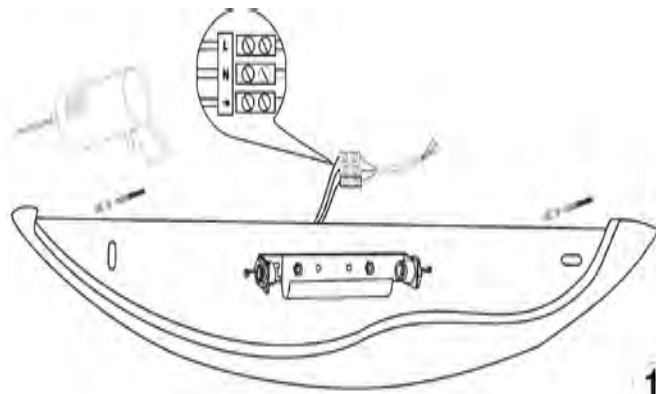

Item number: 29206/01/31

Technical details

Materials used:	Gypsum
Color:	White
Dimmable and how is fixture dimmable	
Size:	Height: 9.8cm
	Length: 60cm
	Width: 18.5cm
	Net weight: 2.65kg
Power requirements:	220-240V/~50Hz
Bulb type and maximum wattage:	R7S Max.100W
Number of bulbs:	1 x R7S
IP degree:	IP20