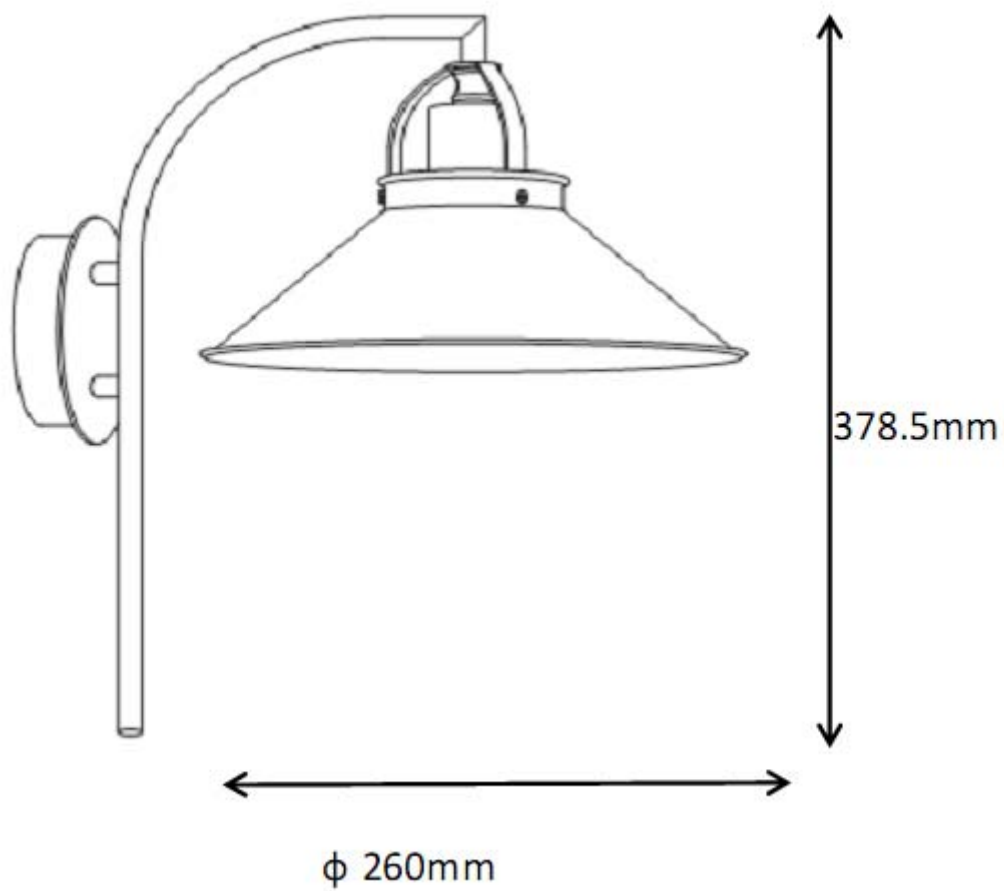

Line drawing of the item (with outline dimensions)

Item number: 31220/01/97

Installation drawing (the same as it in its instruction manual)

Technical details

materials used:	steel	
color:	97	Rusty brown
dimmable and how is the fixture dimmable:		
size:	Height:	37.85cm
	Length:	
	Width:	D26cm
	Net Weight:	0.68kgs
power requirements:	220-240V~50HZ	
bulb type and maximum Wattage:	E27	Max.60w
number of bulbs:	1XE27	
IP degree:	IP20	