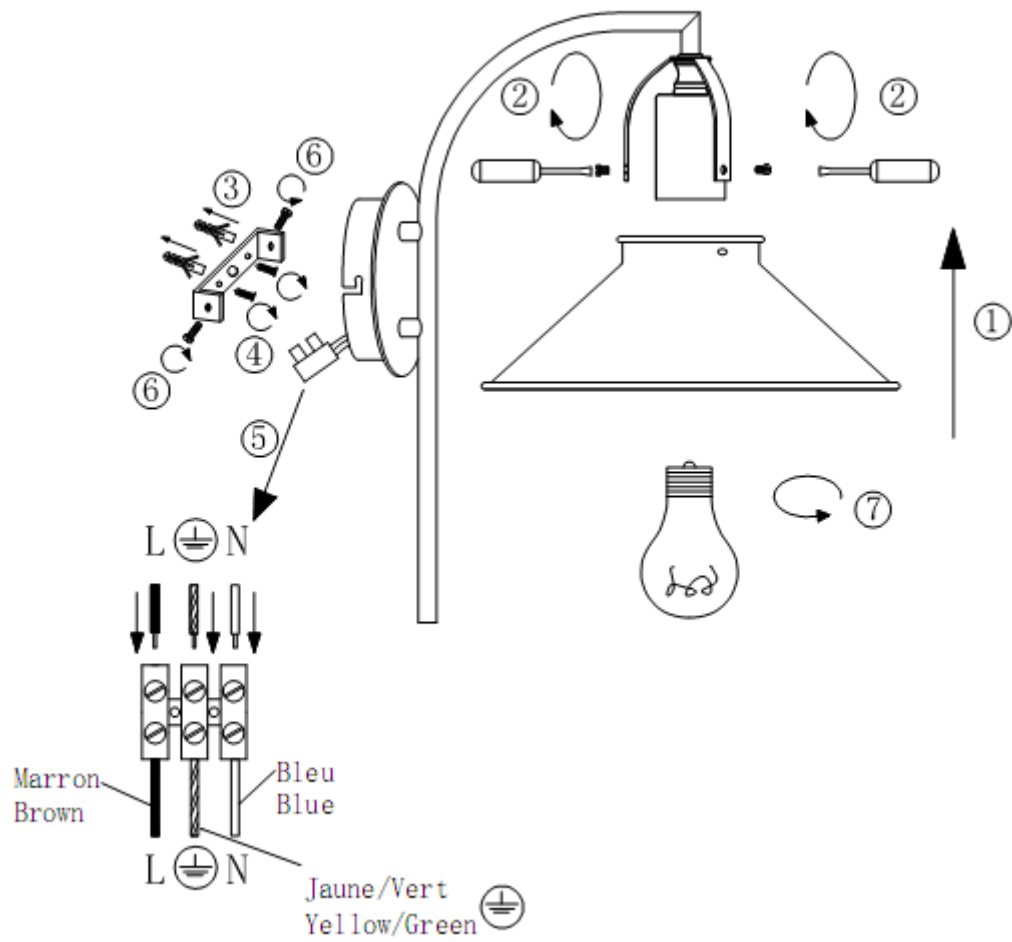

Line drawing of the item (with outline dimensions)

Item number: 31220/01/97

Installation drawing (the same as it in its instruction manual)

Technical details

materials used:	steel	
color:	97	Rusty brown
dimmable and how is the fixture dimmable:		
size:	Height:	37.85cm
	Length:	
	Width:	D26cm
	Net Weight:	0.68kgs
power requirements:	220-240V~50HZ	
bulb type and maximum Wattage:	E27	Max.60w
number of bulbs:	1XE27	
IP degree:	IP20	