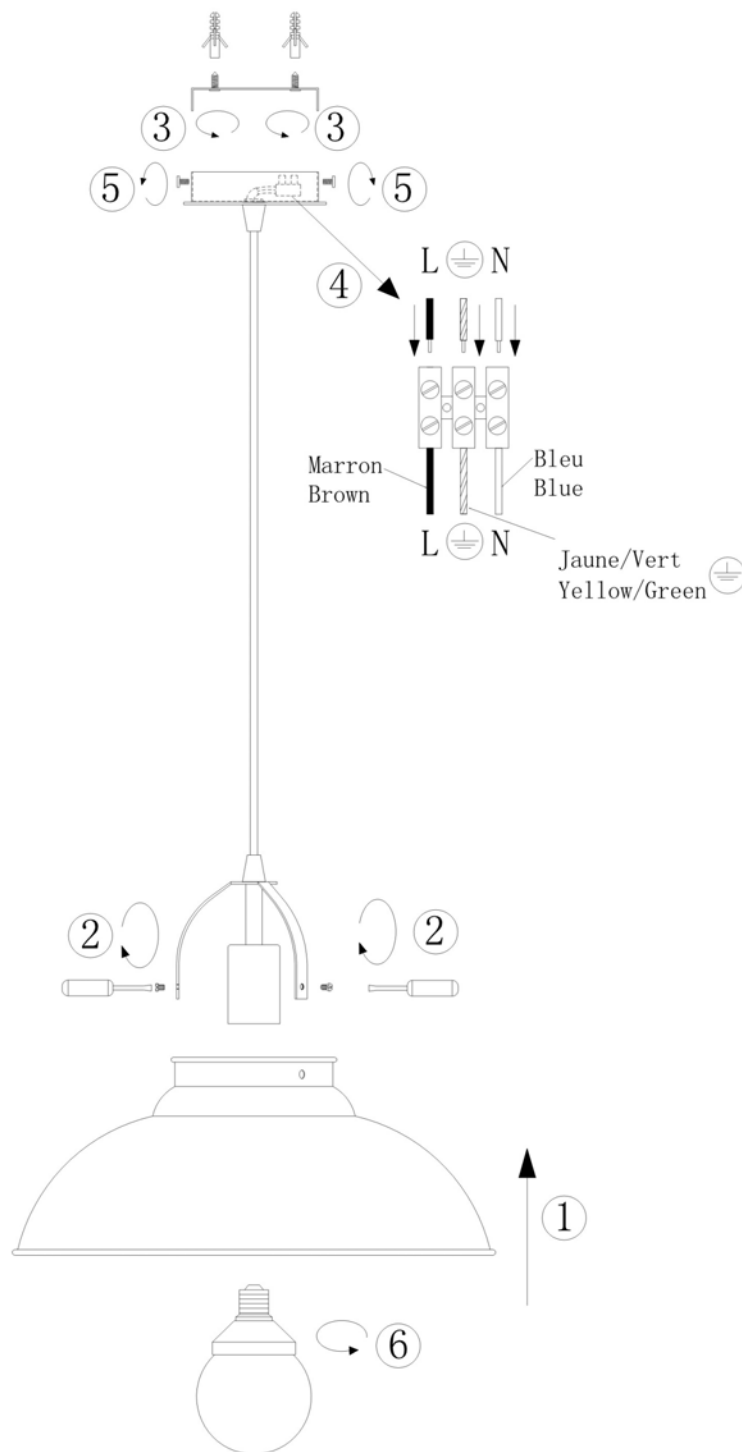

Line drawing of the item (with outline dimensions)

Item number: 31348/01/15

Installation drawing (the same as it in its instruction manual)

### Technical details

materials used:	Steel	
color:	15	Iron grey
dimmable and how is the fixture dimmable:		
size:	Height:	130cm
	Length:	
	Width:	D40cm
	Net Weight:	1.6kgs
power requirements:	220-240V~50HZ	
bulb type and maximum Wattage:	E27	Max.60w
number of bulbs:	1XE27	
IP degree:	IP20	