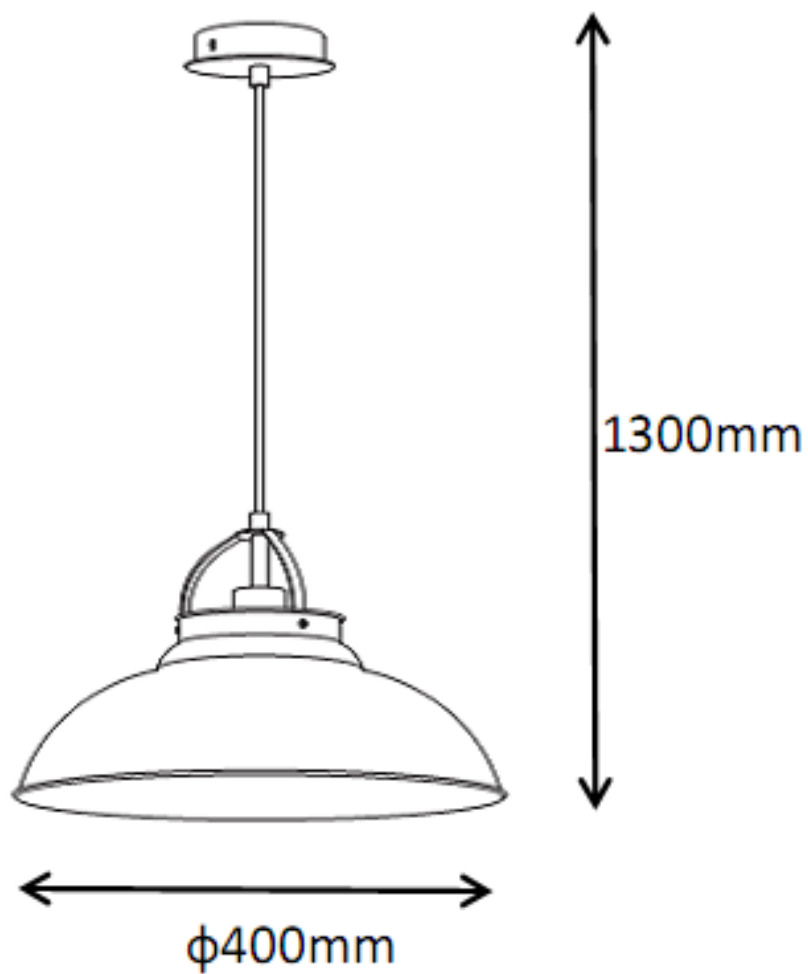

Line drawing of the item (with outline dimensions)

Item number: 31348/01/15

Installation drawing (the same as it in its instruction manual)

### Technical details

materials used:	Steel	
color:	15	Iron grey
dimmable and how is the fixture dimmable:		
size:	Height:	130cm
	Length:	
	Width:	D40cm
	Net Weight:	1.6kgs
power requirements:	220-240V~50HZ	
bulb type and maximum Wattage:	E27	Max.60w
number of bulbs:	1XE27	
IP degree:	IP20	