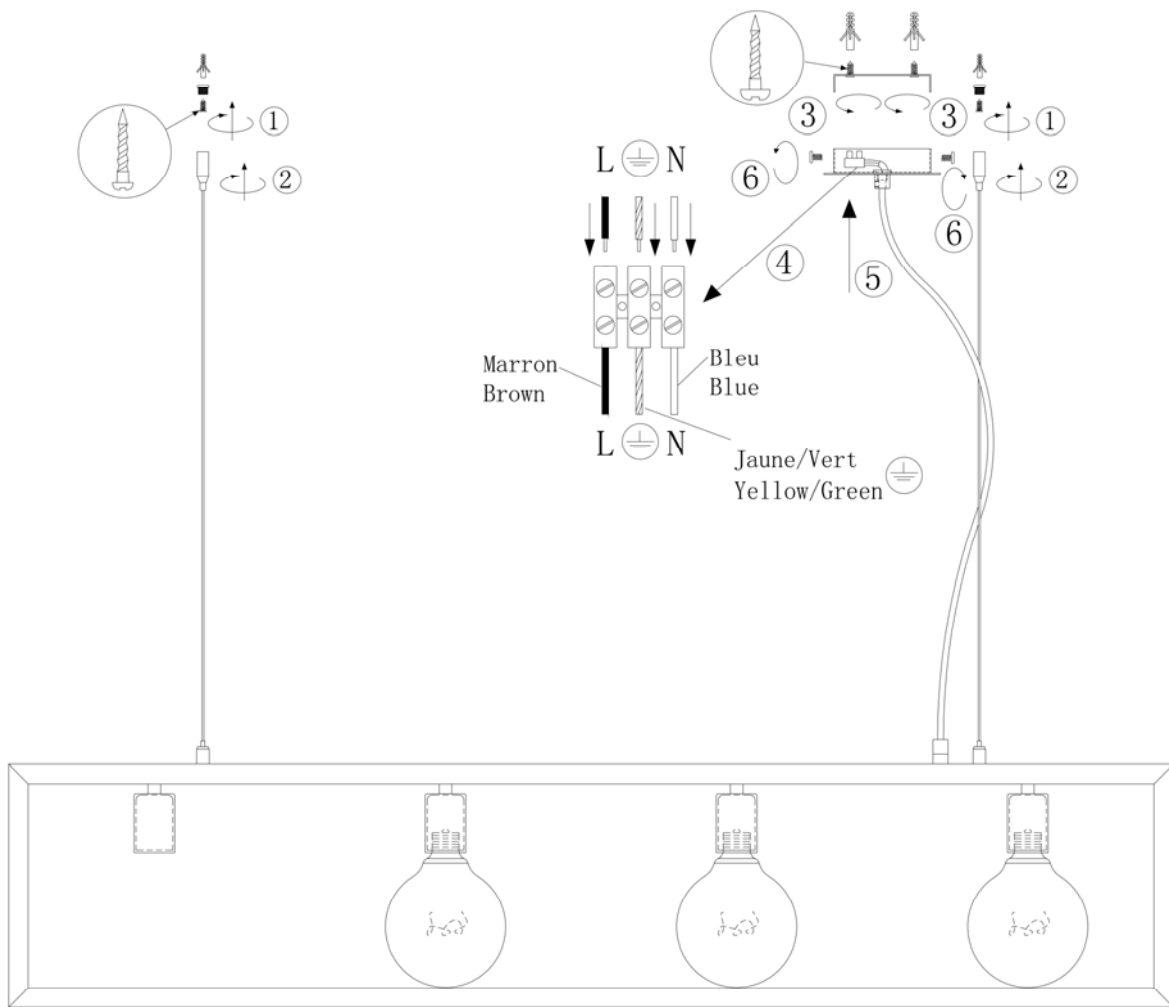

Item number: 31472/04/12,31472/04/15,31472/04/17,31472/04/31,31472/04/36,31472/04/72

#### Technical details

Materials used:	Aluminium/Aluminium+steel/Aluminium/Aluminium+steel /Aluminium+wood veneer/Aluminium +wood veneer
Color:	Satin nickel/Iron grey /Red copper/Sandy white /Grey wood/ Nature wood
Dimmable and how is fixture dimmable	
Size:	Height: 155 cm
	Length: 120 cm
	Width: 25cm
	Net weight: 3.2kgs
Power requirements:	220-240V~50Hz
Bulb type and maximum wattage:	E27 Max.60W
Number of bulbs:	4
IP degree:	20