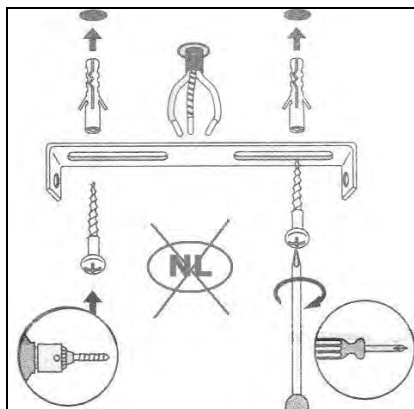

#### Technical details

Materials used:	Aluminium/Aluminium+steel/Aluminium/Aluminium+steel /Aluminium+wood veneer/Aluminium +wood veneer
Color:	Satin nickel/Iron grey /Red copper/Sandy white /Grey wood/ Nature wood
Dimmable and how is fixture dimmable	
Size:	Height: 155 cm
	Length: 120 cm
	Width: 25cm
	Net weight: 3.2kgs
Power requirements:	220-240V~50Hz
Bulb type and maximum wattage:	E27 Max.60W
Number of bulbs:	4
IP degree:	20