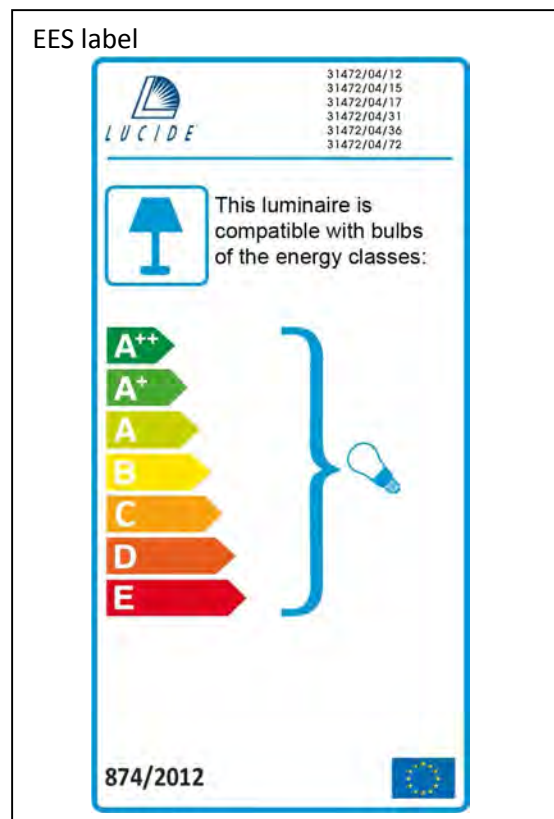

Garantiebestimmungen:

Lucide NV garantiert für einen Zeitraum von 2 Jahren ab Kaufdatum und Kauf durch den Endkunden, dass das gelieferte Produkt frei von Material- und Herstellungsfehlern ist, sofern das Produkt gemäß der Bedienungsanleitung installiert und gewartet wird.
Von der Garantie ausgenommen: 1. Gebrochene Glasteile der Fassung werden nur innerhalb von 14 Tagen ab Kauf durch den Endkunden ersetzt. 2. Normaler Verschleiß, Verfärbungen aufgrund des normalen Gebrauchs. 3. Beschädigungen aufgrund externer Ursachen wie Feuer, Wasser, unsachgemäße Nutzung/ Installation oder Wartung des Produkts.
Kunden müssen das defekte Produkt/Teil und den Originalkaufbeleg einsenden, um Garantieansprüche geltend zu machen.

Other languages of the manual and further explanations can be found on our website.