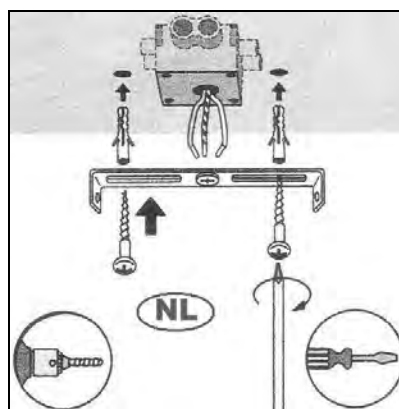

#### Technical details

Materials used:	Aluminium/Aluminium+steel/Aluminium/Aluminium+steel /Aluminium+wood veneer/Aluminium +wood veneer
Color:	Satin nickel/Iron grey /Red copper/Sandy white /Grey wood/ Nature wood
Dimmable and how is fixture dimmable	
Size:	Height: 155 cm
	Length: 120 cm
	Width: 25cm
	Net weight: 3.2kgs
Power requirements:	220-240V~50Hz
Bulb type and maximum wattage:	E27 Max.60W
Number of bulbs:	4
IP degree:	20