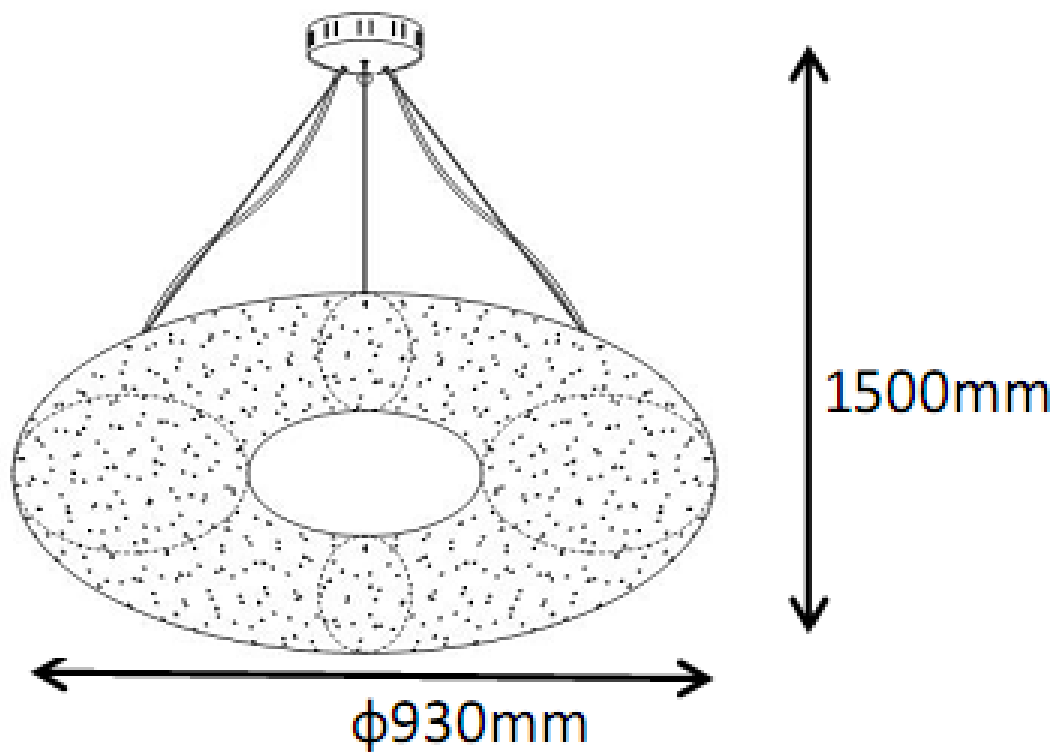

Line drawing of the item (with outline dimensions)

Item number: 31476/93/31

Installation drawing (the same as it in its instruction manual)

Technical details

materials used:	Aluminium+steel	
color:	31	white
dimmable and how is the fixture dimmable:		
size:	Height:	150cm
	Length:	
	Width:	D93CM
	Net Weight:	3.4kgs
power requirements:	220-240V~50HZ	
bulb type and maximum Wattage:	G4	Max.20w
number of bulbs:	14XG4	
IP degree:	IP20	