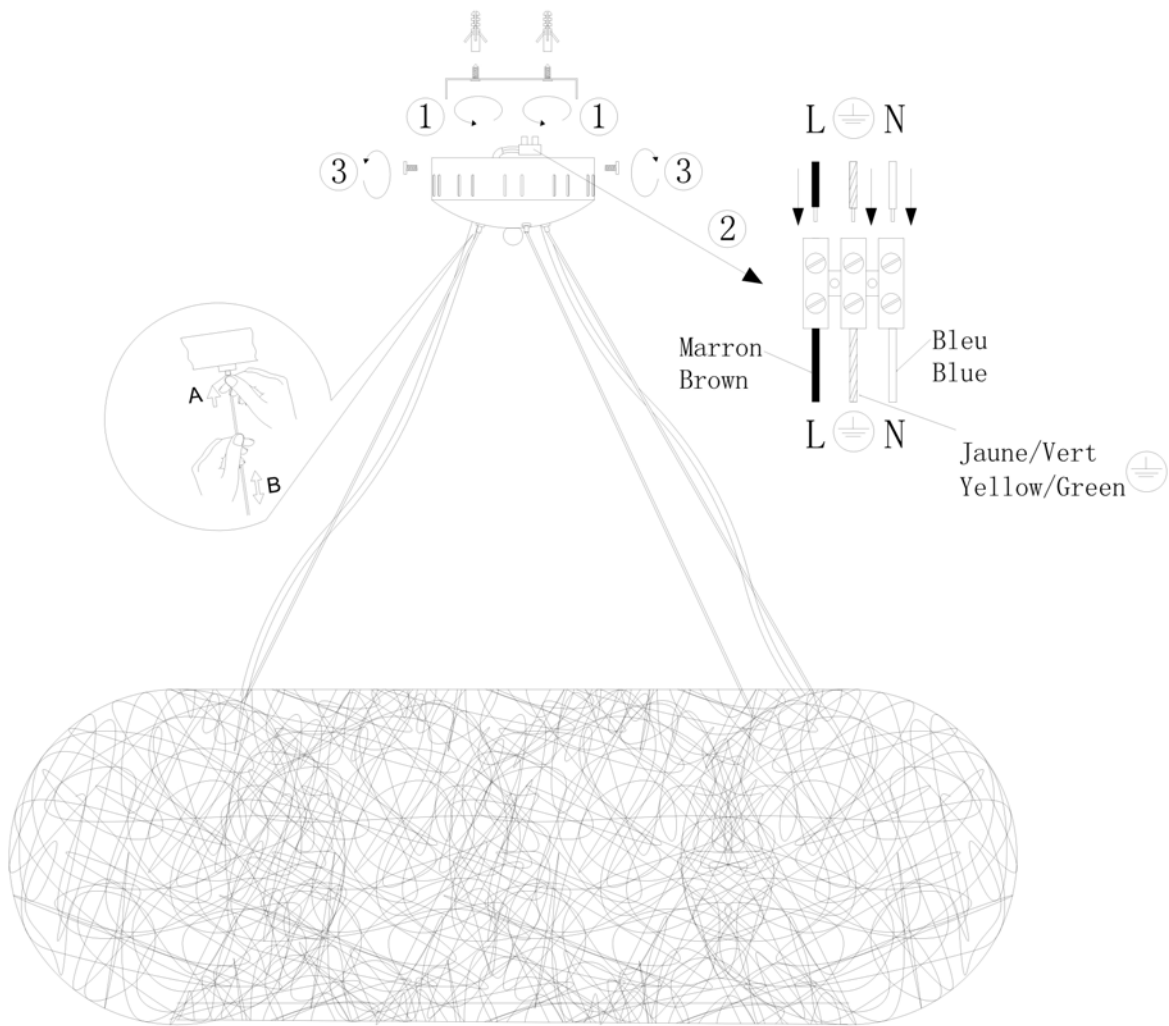

Line drawing of the item (with outline dimensions)

Item number: 31476/93/31

Installation drawing (the same as it in its instruction manual)

Technical details

materials used:	Aluminium+steel	
color:	31	white
dimmable and how is the fixture dimmable:		
size:	Height:	150cm
	Length:	
	Width:	D93CM
	Net Weight:	3.4kgs
power requirements:	220-240V~50HZ	
bulb type and maximum Wattage:	G4	Max.20w
number of bulbs:	14XG4	
IP degree:	IP20	