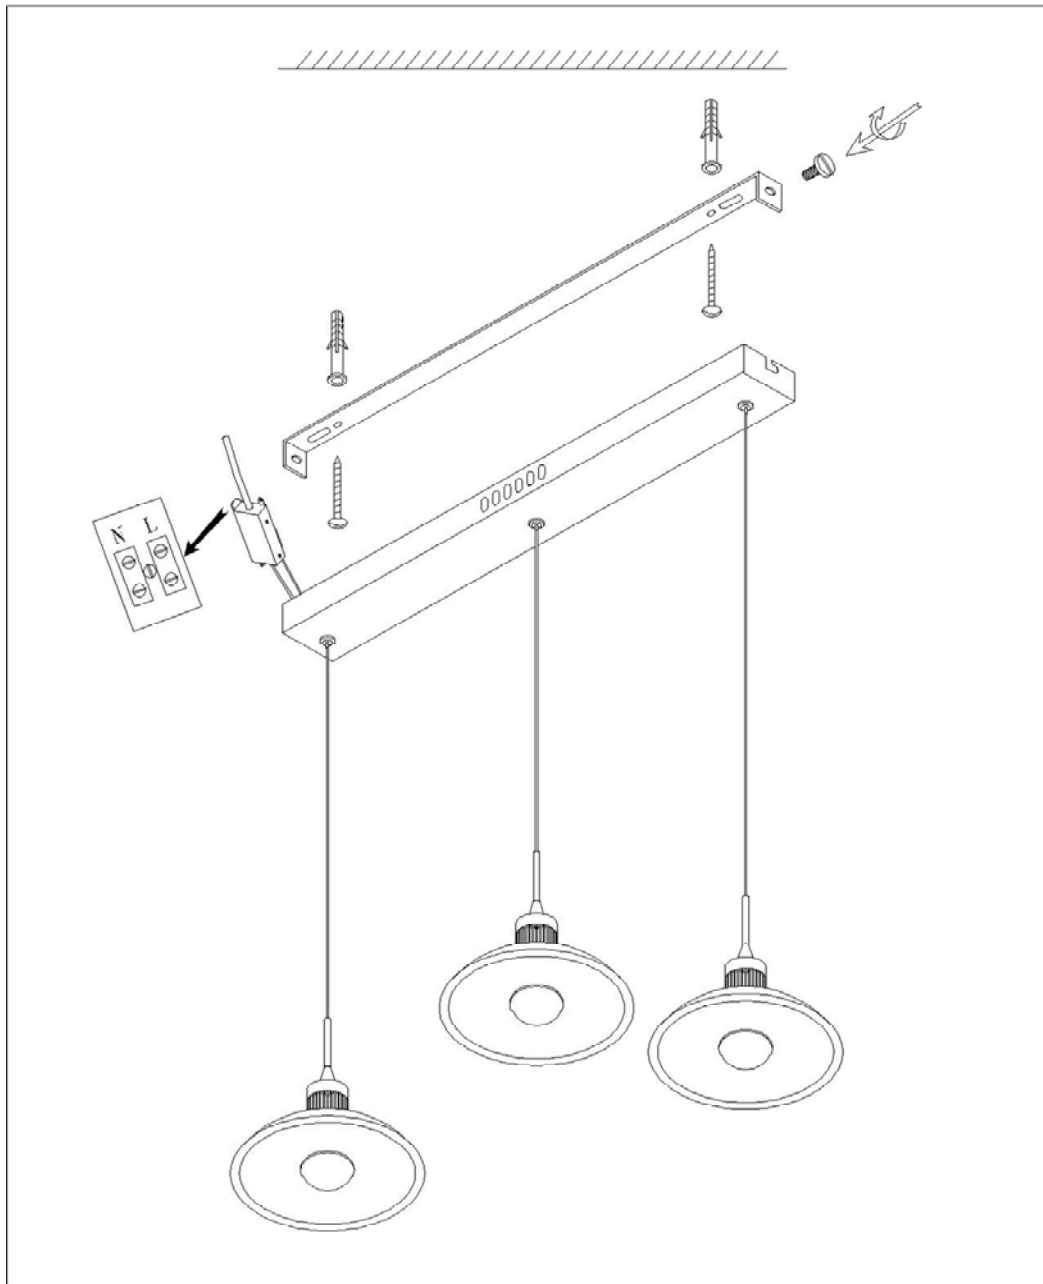

Line drawing of the item (with outline dimensions)

Item number:32452/15/11

Installation drawing (the same as it in its instruction manual)

Technical details

materials used:	Stainless steel + Glass (gray)	
color:	White	White
dimmable and how is the fixture dimmable:		
size:	Height:	1200mm
	Length:	660mm
	Width:	180mm
	Net Weight:	3 kg
power requirements:	220-240V / ~50Hz	
bulb type and maximum Wattage:	5W LED	
number of bulbs:	3X5W LED	
IP degree:	IP20	