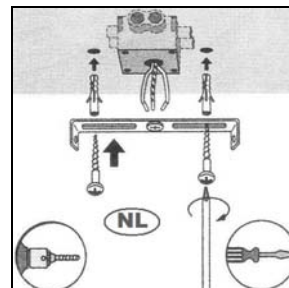

Line drawing of the item (with outline dimensions)

Item number:32452/15/11

Installation drawing (the same as it in its instruction manual)

Technical details

materials used:	Stainless steel + Glass (gray)	
color:	White	White
dimmable and how is the fixture dimmable:		
size:	Height:	1200mm
	Length:	660mm
	Width:	180mm
	Net Weight:	3 kg
power requirements:	220-240V / ~50Hz	
bulb type and maximum Wattage:	5W LED	
number of bulbs:	3X5W LED	
IP degree:	IP20	