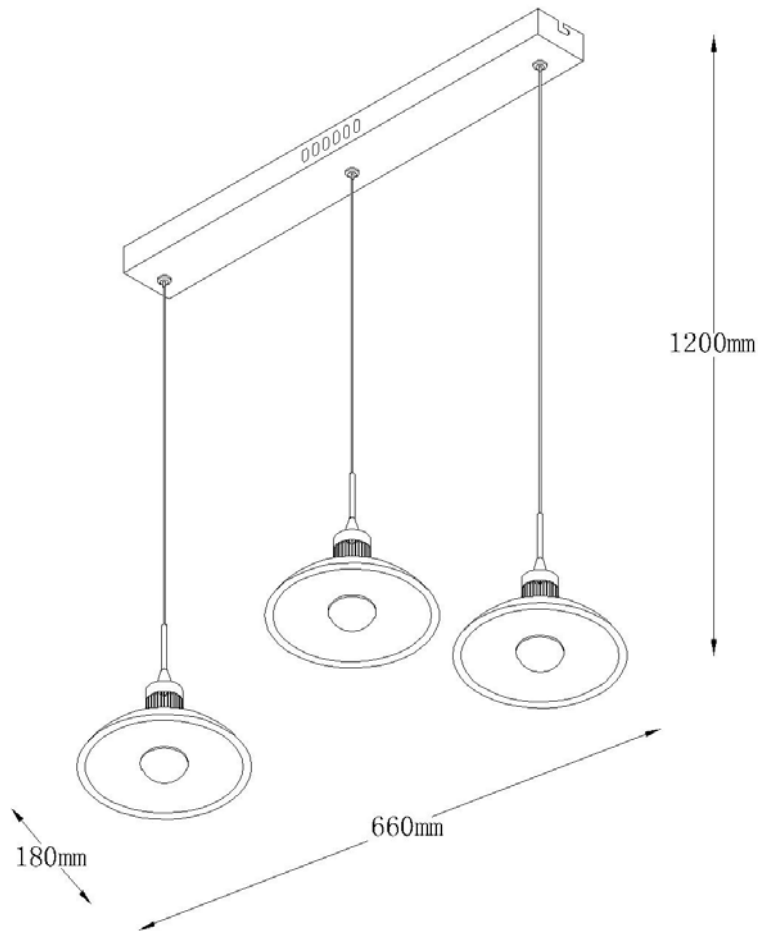

Line drawing of the item (with outline dimensions)

Item number:32452/15/11

Installation drawing (the same as it in its instruction manual)

Technical details

materials used:	Stainless steel + Glass (gray)	
color:	White	White
dimmable and how is the fixture dimmable:		
size:	Height:	1200mm
	Length:	660mm
	Width:	180mm
	Net Weight:	3 kg
power requirements:	220-240V / ~50Hz	
bulb type and maximum Wattage:	5W LED	
number of bulbs:	3X5W LED	
IP degree:	IP20	