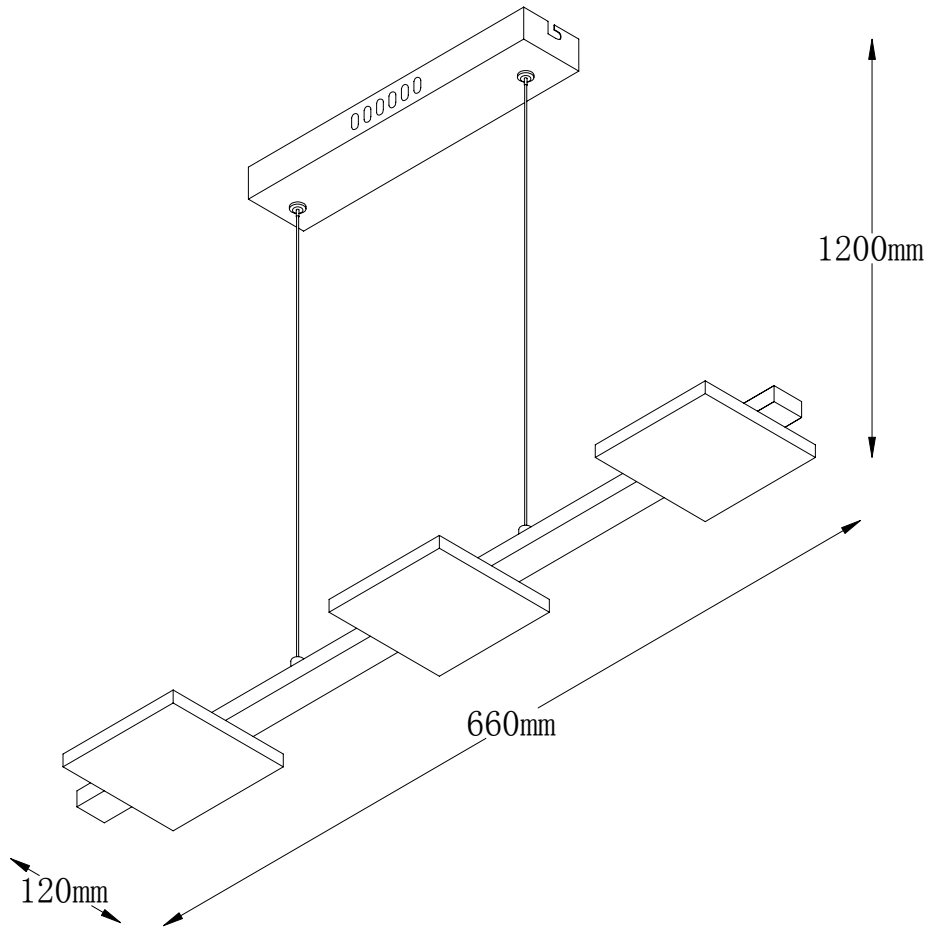

Line drawing of the item (with outline dimensions)

Item number:32453/15/11

Installation drawing (the same as it in its instruction manual)

## Technical details

materials used:	Metal +Stainless steel + Glass	
color:	White	White
dimmable and how is the fixture dimmable:		
size:	Height:	1200mm
	Length:	660mm
	Width:	120mm
	Net Weight:	2.2kg
power requirements:	220-240V / ~50Hz	
bulb type and maximum Wattage:	5W LED	
number of bulbs:	3X5W LED	
IP degree:	IP20	