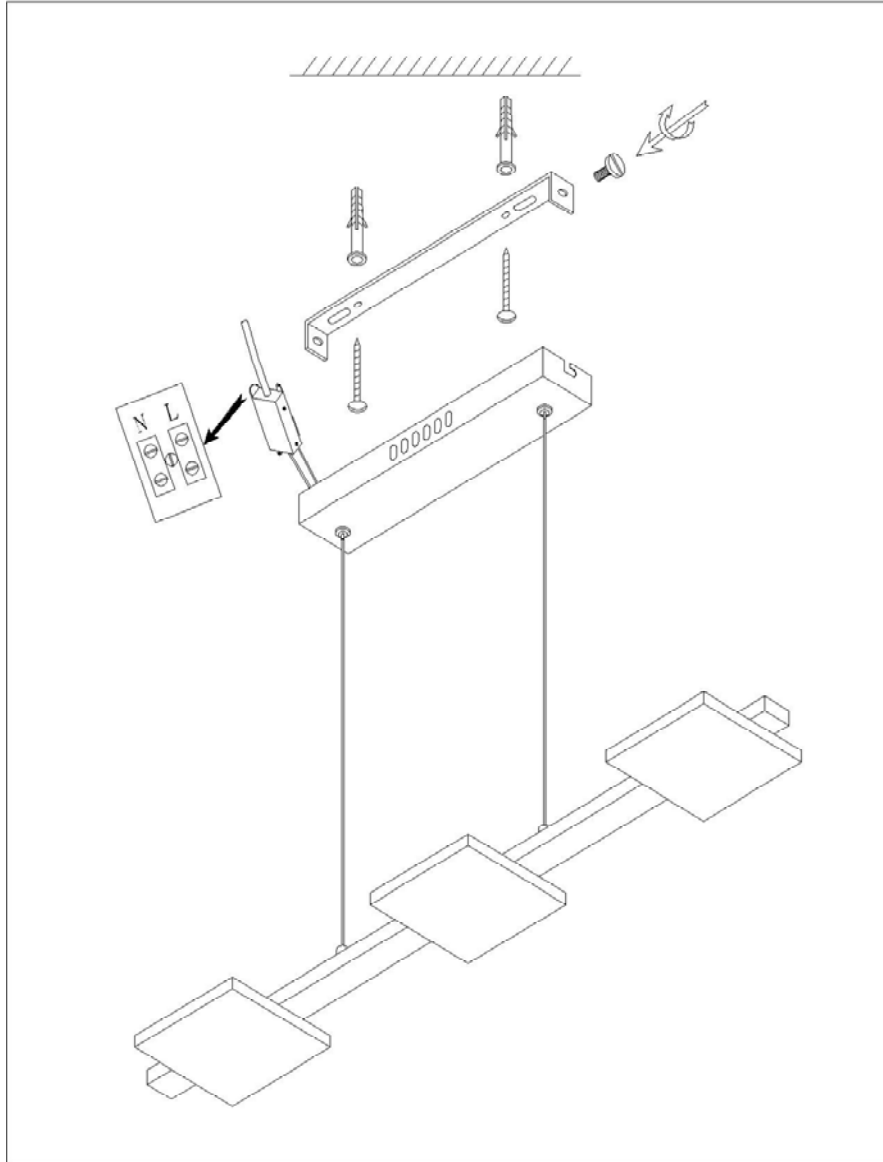

Line drawing of the item (with outline dimensions)

Item number:32453/15/11

Installation drawing (the same as it in its instruction manual)

## Technical details

materials used:	Metal +Stainless steel + Glass	
color:	White	White
dimmable and how is the fixture dimmable:		
size:	Height:	1200mm
	Length:	660mm
	Width:	120mm
	Net Weight:	2.2kg
power requirements:	220-240V / ~50Hz	
bulb type and maximum Wattage:	5W LED	
number of bulbs:	3X5W LED	
IP degree:	IP20	