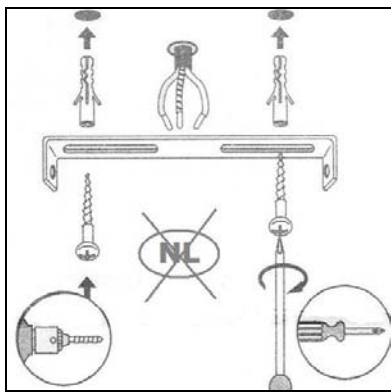

Item number: 33158/20/31

Technical details

Materials used:	Aluminum
Color:	Texture White
Dimmable and how is fixture dimmable	Yes
Size:	Height: Max. 12.5cm
	Length: 80.5cm
	Width: 10cm
	Net weight:
Power requirements:	220-240V~50Hz
Bulb type and maximum wattage:	CREE LED Max.5W
Number of bulbs:	4PCS LED
IP degree:	IP20