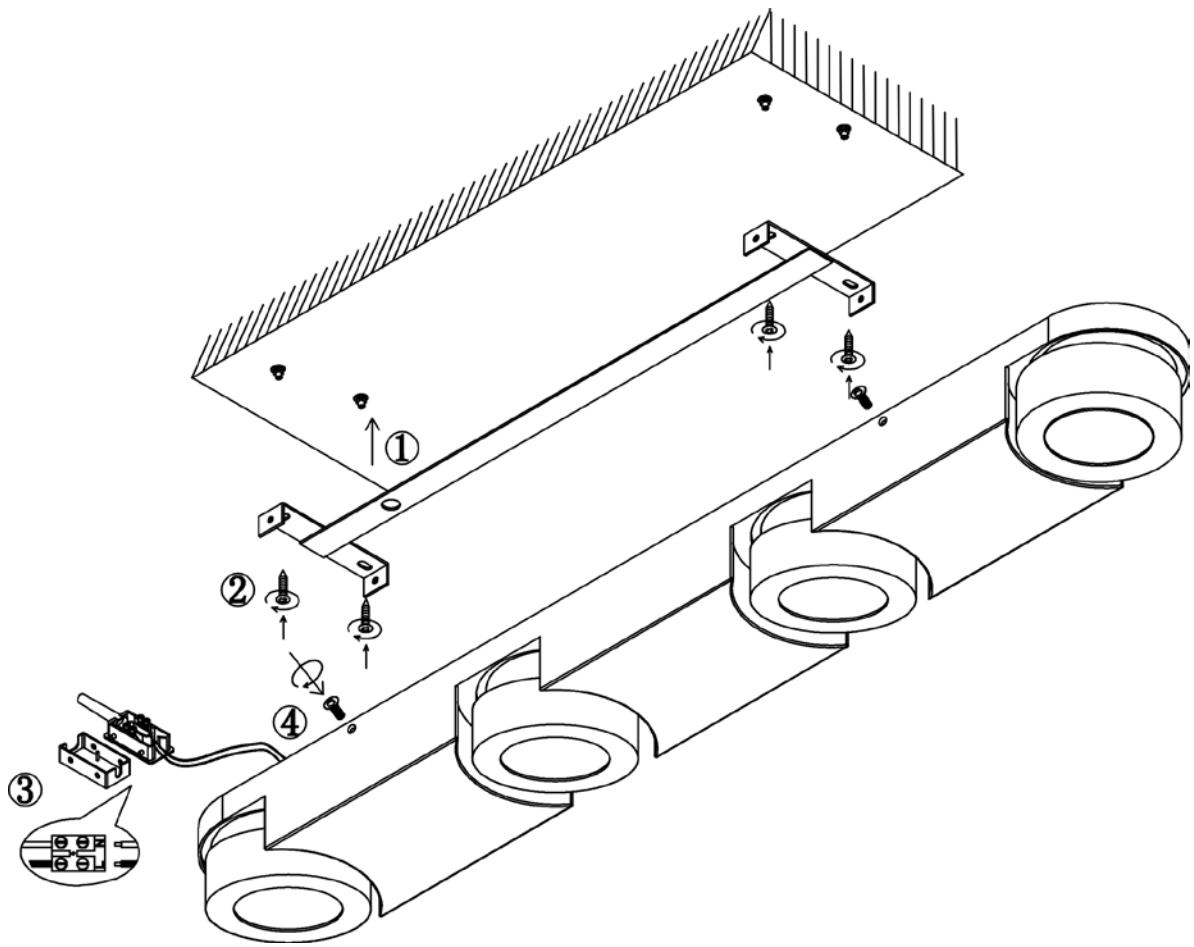

Item number: 33158/20/31

Technical details

Materials used:	Aluminum
Color:	Texture White
Dimmable and how is fixture dimmable	Yes
Size:	Height: Max. 12.5cm
	Length: 80.5cm
	Width: 10cm
	Net weight:
Power requirements:	220-240V~50Hz
Bulb type and maximum wattage:	CREE LED Max.5W
Number of bulbs:	4PCS LED
IP degree:	IP20