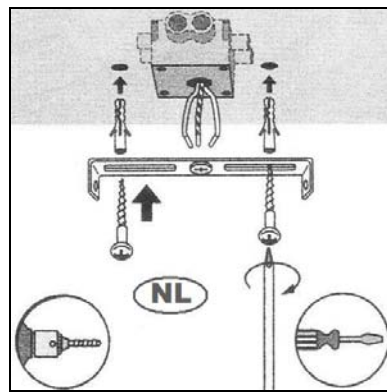

Item number: 33158/20/31

Technical details

Materials used:	Aluminum
Color:	Texture White
Dimmable and how is fixture dimmable	Yes
Size:	Height: Max. 12.5cm
	Length: 80.5cm
	Width: 10cm
	Net weight:
Power requirements:	220-240V~50Hz
Bulb type and maximum wattage:	CREE LED Max.5W
Number of bulbs:	4PCS LED
IP degree:	IP20