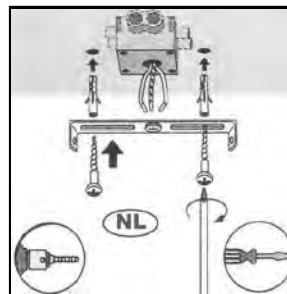

Item number: 34235/14/31, 34235/14/39, 34235/14/66, 34235/14/99

Technical details

Materials used:	Metal ceiling cap + pp shade
Color:	Balloons, golden stars blue background, pink background, rainbow pattern
Dimmable and how is fixture dimmable	
Size:	Height: 20cm
	Length: 10.5cm
	Width: 14cm
	Net weight: 0.5kg
Power requirements:	220V-240V~50Hz
Bulb type and maximum wattage:	E14 Max.40W
Number of bulbs:	1XE14
IP degree:	IP20