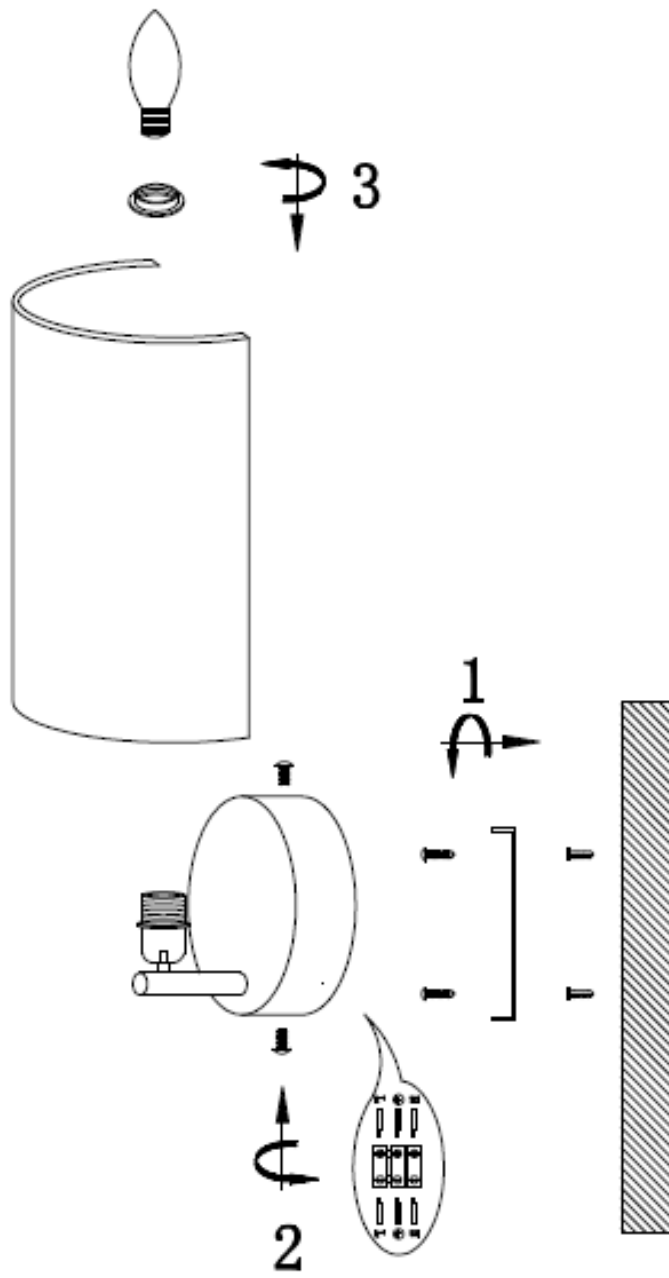

Item number: 34235/14/31, 34235/14/39, 34235/14/66, 34235/14/99

Technical details

Materials used:	Metal ceiling cap + pp shade
Color:	Balloons, golden stars blue background, pink background, rainbow pattern
Dimmable and how is fixture dimmable	
Size:	Height: 20cm
	Length: 10.5cm
	Width: 14cm
	Net weight: 0.5kg
Power requirements:	220V-240V~50Hz
Bulb type and maximum wattage:	E14 Max.40W
Number of bulbs:	1XE14
IP degree:	IP20