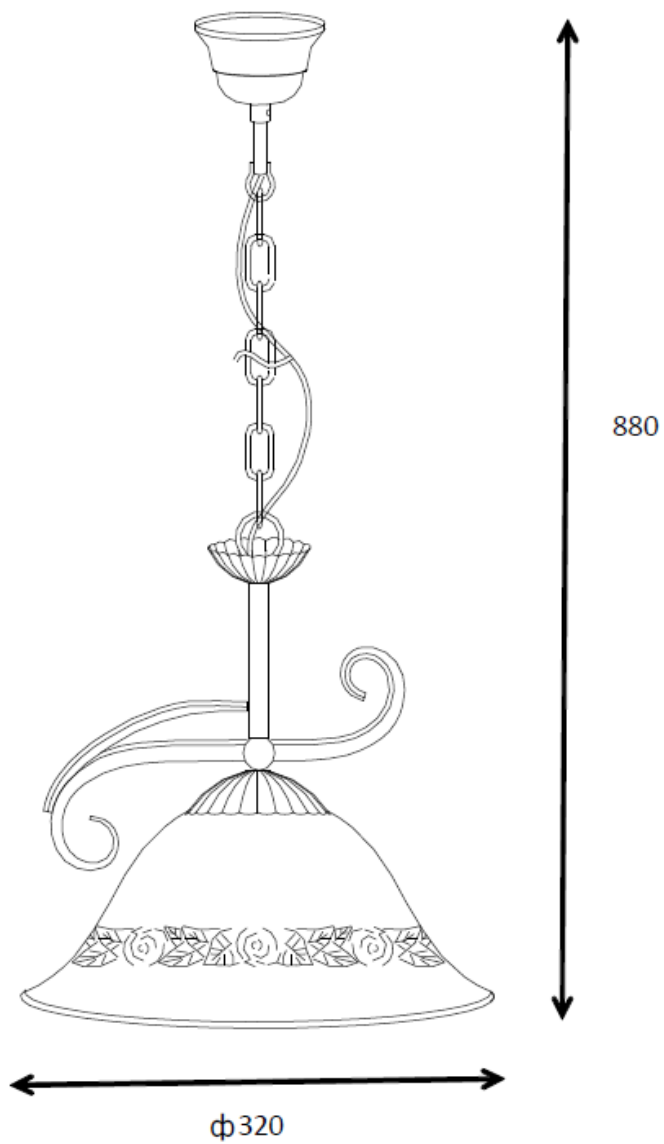

Line drawing of the item (with outline dimensions)

Item number:34351/01/97

Installation drawing (the same as it in its instruction manual)

### Technical details

materials used:	Metal and glass
color:	rusty brown metal frame w/frosted stamped glass shade
dimnable and how is the fixture dimmable:	
size:	88cm
Height:	32cm
Length:	32cm
Width:	1.35kgs
Net Weight:	
power requirements:	220-240V-50Hz
bulb type and maximum Wattage:	E27 MAX.60W
number of bulbs:	1XE27
IP degree:	IP20