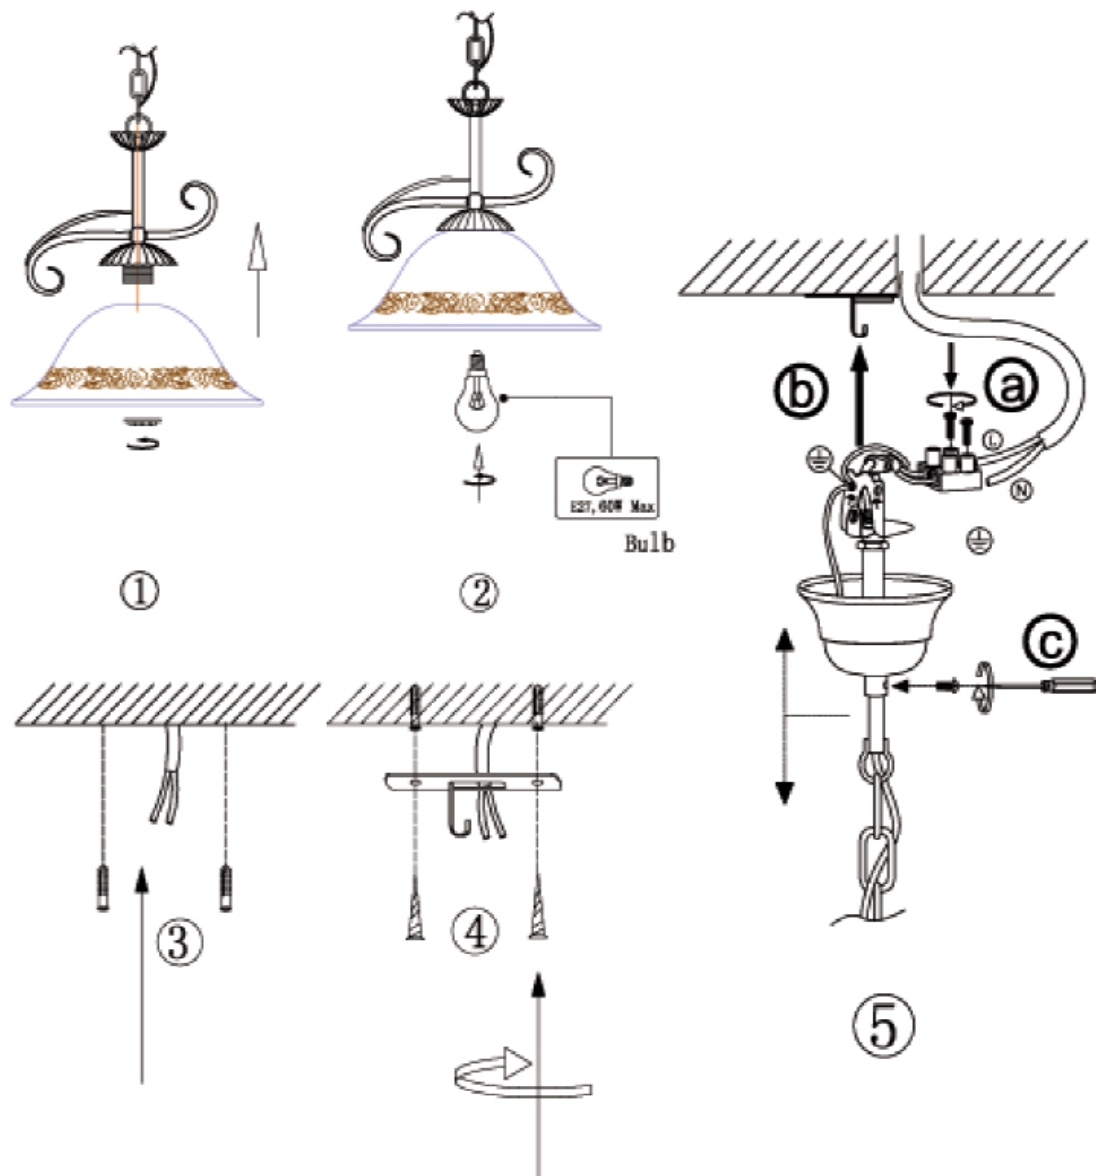

Line drawing of the item (with outline dimensions)

Item number:34351/01/97

Installation drawing (the same as it in its instruction manual)

### Technical details

materials used:	Metal and glass
color:	rusty brown metal frame w/frosted stamped glass shade
dimnable and how is the fixture dimmable:	
size:	88cm
Height:	32cm
Length:	32cm
Width:	1.35kgs
Net Weight:	
power requirements:	220-240V-50Hz
bulb type and maximum Wattage:	E27 MAX.60W
number of bulbs:	1XE27
IP degree:	IP20